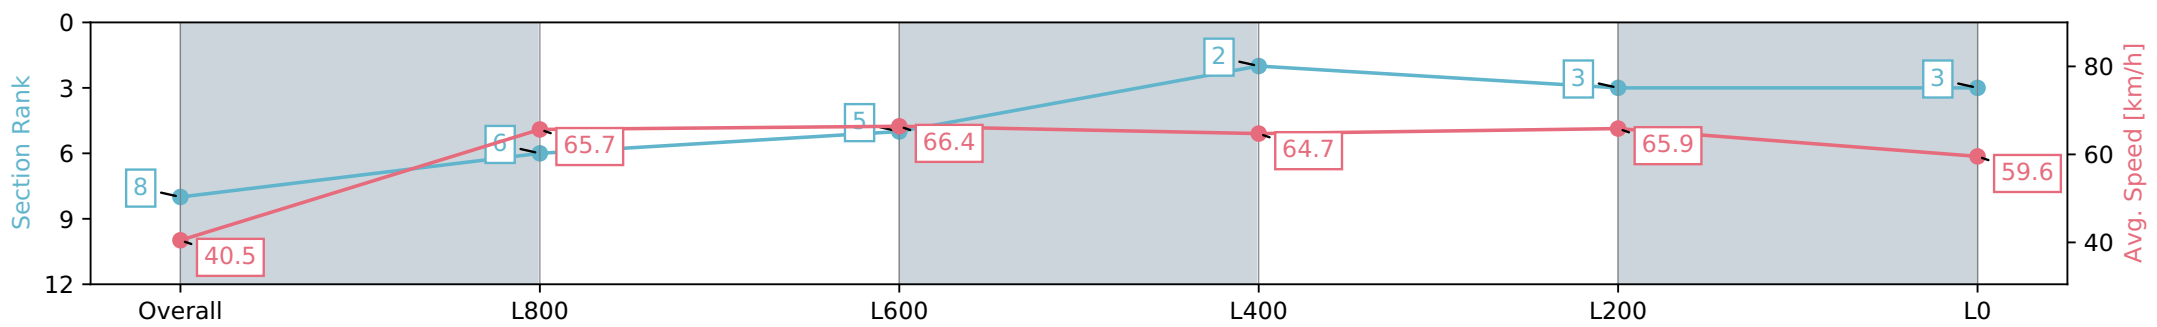

Horse/Jockey Name	DESERT DANCING
Finish Rank	8
Fastest Section Time (Section)	0:08.90 (Overall)
Top Speed [km/h] (Section)	69.7 (L400)
Race State	Finished

Morphettville SA - Professional

Race 3: TAB Adelaide Cup Day - Monday March 11th
Handicap - 1100m

24 February 2024 - 1:38PM

Track Rating: Good 4, Weather: Fine, Rail Position: +8m 1200m-W/
Post; +5m Remainder. Sectional 610m

Section	Overall	L1000	L800	L600	L400	L200	L200
Section Times	1:05.10 [8] (0:08.90)	0:56.20 [6] (0:10.95)	0:45.25 [5] (0:10.90)	0:34.35 [2] (0:11.28)	0:23.06 [3] (0:10.97)	0:12.09 [3]	0:12.09 [3]
Average Speed [km/h]	40.5	65.7	66.4	64.7	65.9	59.6	59.6
Top Speed [km/h]	63.3	67.6	66.9	66.5	69.7	63.6	63.6
Avg. Dist. to Rail [m]	7.0	4.1	1.5	2.6	4.2	5.6	5.6
Avg. Stride Freq. [Hz]	2.2	2.4	2.4	2.4	2.4	2.3	2.3
Avg. Stride Length [m]	5.1	7.6	7.8	7.6	7.4	7.1	7.1

- [ ] Ranking at each section and finish
- -:-:- No data available at this section
- NA No data available