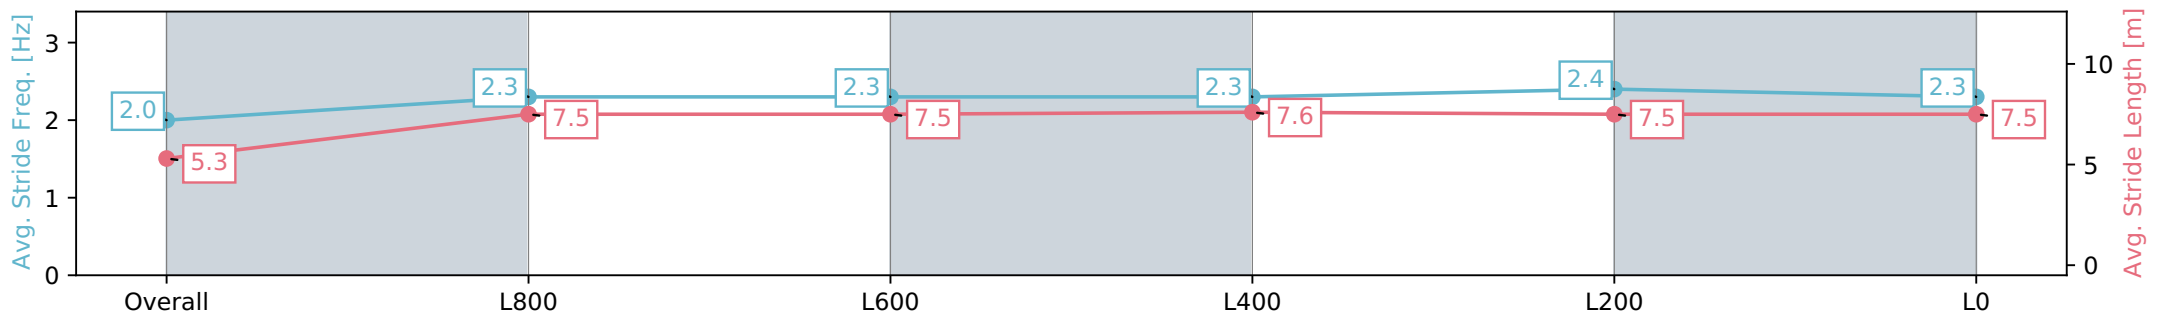

Morphettville SA - Professional

Race 3: TAB Adelaide Cup Day - Monday March 11th
Handicap - 1100m

24 February 2024 - 1:38PM

Track Rating: Good 4, Weather: Fine, Rail Position: +8m 1200m-W/
Post; +5m Remainder. Sectional 610m

Section	Overall	L1000	L800	L600	L400	L200
Section Times	1:04.96 [7] (0:09.08)	0:55.88 [7] (0:10.93)	0:44.95 [6] (0:11.05)	0:33.90 [7] (0:11.13)	0:22.77 [7] (0:11.16)	0:11.61 [8] (0:11.61)
Average Speed [km/h]	39.6	65.9	65.6	65.3	64.7	62.0
Top Speed [km/h]	61.5	67.3	66.2	66.2	66.4	65.3
Avg. Dist. to Rail [m]	9.0	3.5	2.0	1.4	4.8	7.6
Avg. Stride Freq. [Hz]	2.0	2.3	2.3	2.3	2.4	2.3
Avg. Stride Length [m]	5.3	7.5	7.5	7.6	7.5	7.5