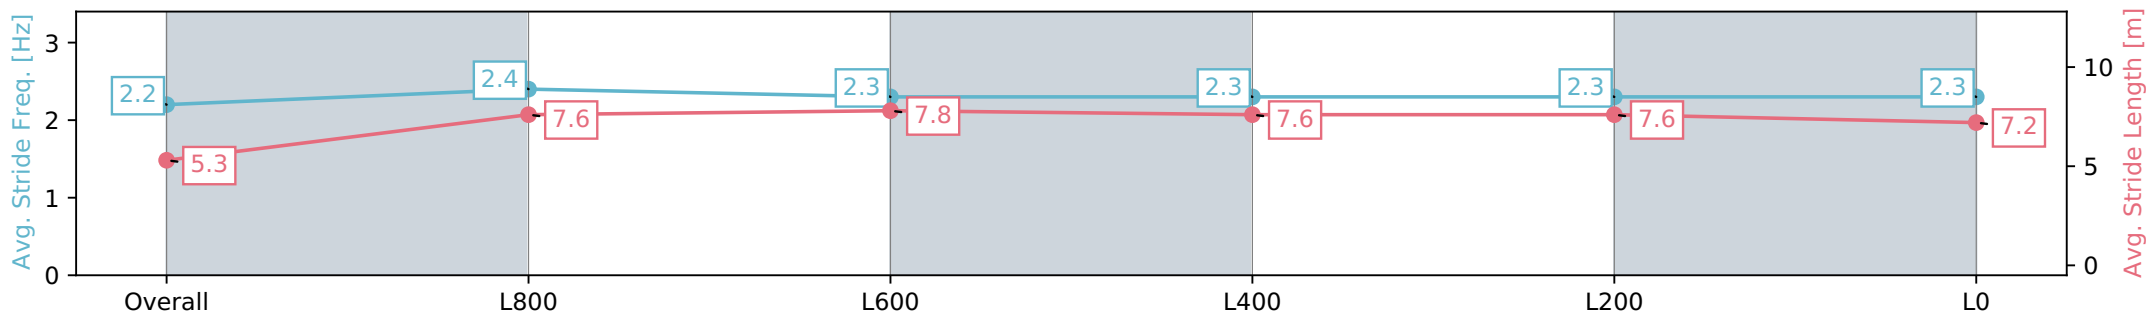

Section	Overall	L1000	L800	L600	L400	L200
Section Times	1:04.65 [4] (0:08.65)	0:56.00 [2] (0:11.06)	0:44.94 [3] (0:11.13)	0:33.81 [4] (0:11.27)	0:22.54 [5] (0:11.00)	0:11.54 [6] (0:11.54)
Average Speed [km/h]	41.6	65.2	65.1	64.8	65.9	62.4
Top Speed [km/h]	62.7	66.7	65.4	66.9	67.2	65.3
Avg. Dist. to Rail [m]	3.9	1.6	1.5	2.7	5.7	6.9
Avg. Stride Freq. [Hz]	2.2	2.4	2.3	2.3	2.3	2.3
Avg. Stride Length [m]	5.3	7.6	7.8	7.6	7.6	7.2