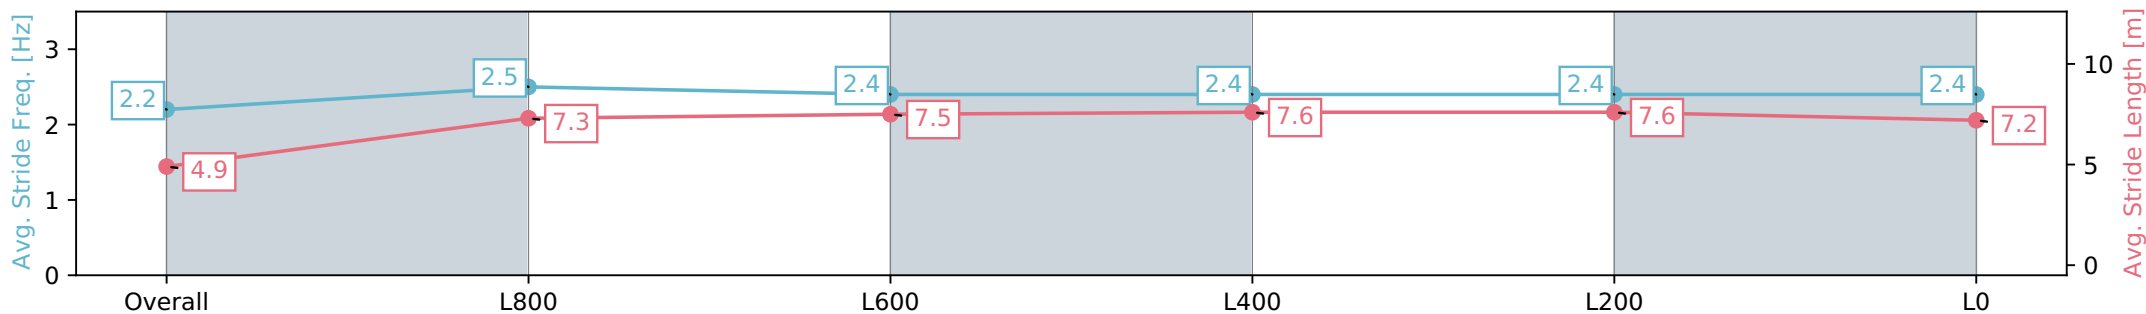

Section	Overall	L1000	L800	L600	L400	L200
Section Times	1:04.70 [5] (0:09.21)	0:55.49 [8] (0:10.94)	0:44.55 [8] (0:10.99)	0:33.56 [9] (0:11.10)	0:22.46 [8] (0:11.00)	0:11.46 [7] (0:11.46)
Average Speed [km/h]	39.0	65.9	65.4	64.8	65.6	62.9
Top Speed [km/h]	61.8	67.8	66.5	66.9	67.0	64.6
Avg. Dist. to Rail [m]	7.9	1.7	0.5	0.7	3.5	5.8
Avg. Stride Freq. [Hz]	2.2	2.5	2.4	2.4	2.4	2.4
Avg. Stride Length [m]	4.9	7.3	7.5	7.6	7.6	7.2