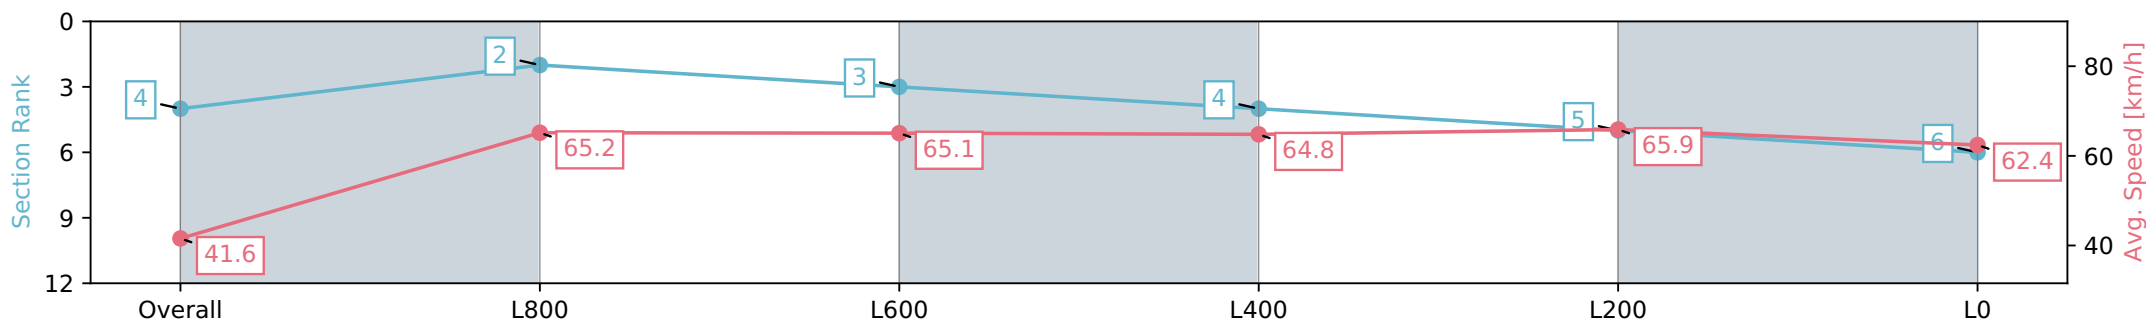

Section	Overall	L1000	L800	L600	L400	L200
Section Times	1:04.65 [4] (0:08.65)	0:56.00 [2] (0:11.06)	0:44.94 [3] (0:11.13)	0:33.81 [4] (0:11.27)	0:22.54 [5] (0:11.00)	0:11.54 [6] (0:11.54)
Average Speed [km/h]	41.6	65.2	65.1	64.8	65.9	62.4
Top Speed [km/h]	62.7	66.7	65.4	66.9	67.2	65.3
Avg. Dist. to Rail [m]	3.9	1.6	1.5	2.7	5.7	6.9
Avg. Stride Freq. [Hz]	2.2	2.4	2.3	2.3	2.3	2.3
Avg. Stride Length [m]	5.3	7.6	7.8	7.6	7.6	7.2