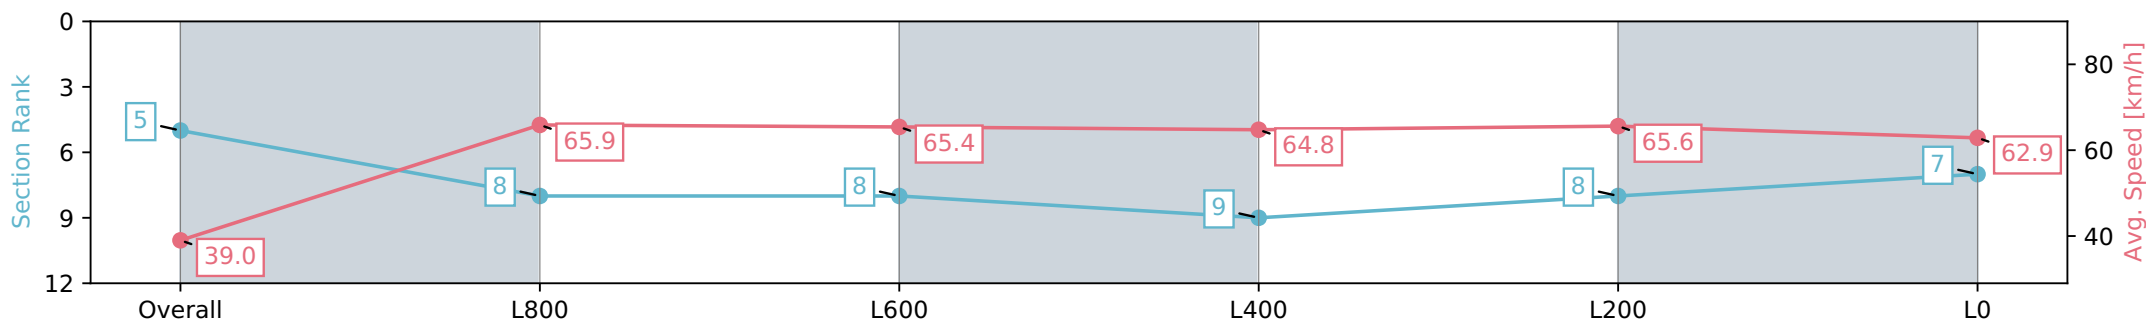

Section	Overall	L1000	L800	L600	L400	L200
Section Times	1:04.70 [5] (0:09.21)	0:55.49 [8] (0:10.94)	0:44.55 [8] (0:10.99)	0:33.56 [9] (0:11.10)	0:22.46 [8] (0:11.00)	0:11.46 [7] (0:11.46)
Average Speed [km/h]	39.0	65.9	65.4	64.8	65.6	62.9
Top Speed [km/h]	61.8	67.8	66.5	66.9	67.0	64.6
Avg. Dist. to Rail [m]	7.9	1.7	0.5	0.7	3.5	5.8
Avg. Stride Freq. [Hz]	2.2	2.5	2.4	2.4	2.4	2.4
Avg. Stride Length [m]	4.9	7.3	7.5	7.6	7.6	7.2