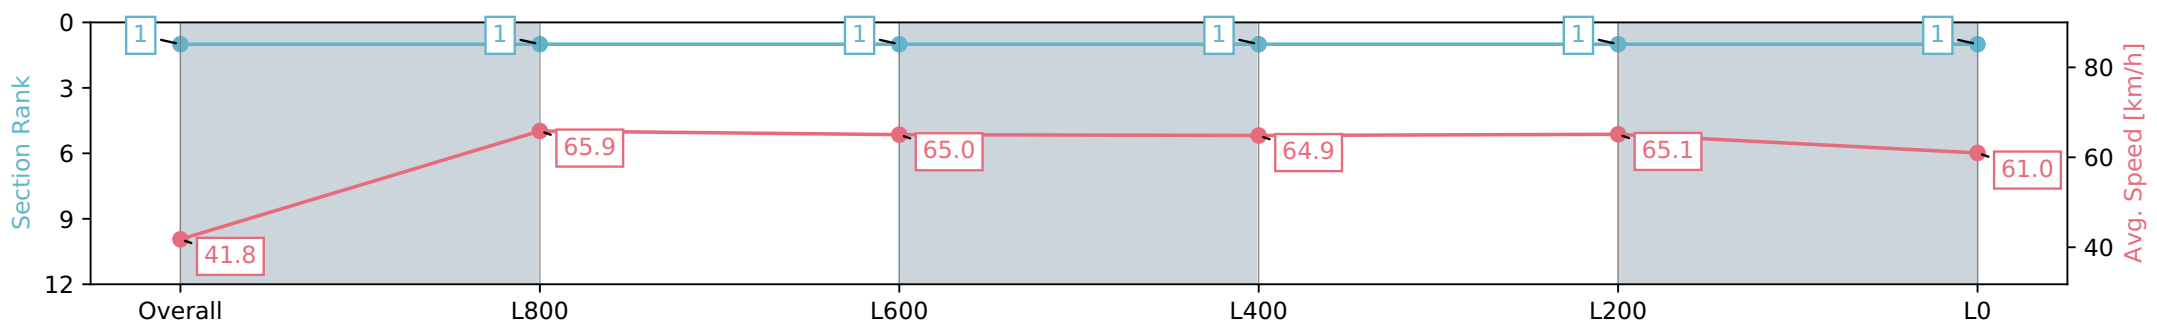

Section	Overall	L1000	L800	L600	L400	L200
Section Times	1:04.52 [1] (0:08.62)	0:55.90 [1] (0:10.94)	0:44.96 [1] (0:11.08)	0:33.88 [1] (0:11.03)	0:22.85 [1] (0:11.04)	0:11.81 [1] (0:11.81)
Average Speed [km/h]	41.8	65.9	65.0	64.9	65.1	61.0
Top Speed [km/h]	63.6	67.3	66.7	65.4	66.4	65.4
Avg. Dist. to Rail [m]	2.2	0.7	0.6	1.2	1.0	0.5
Avg. Stride Freq. [Hz]	2.3	2.4	2.3	2.3	2.4	2.3
Avg. Stride Length [m]	5.0	7.6	7.7	7.7	7.5	7.2