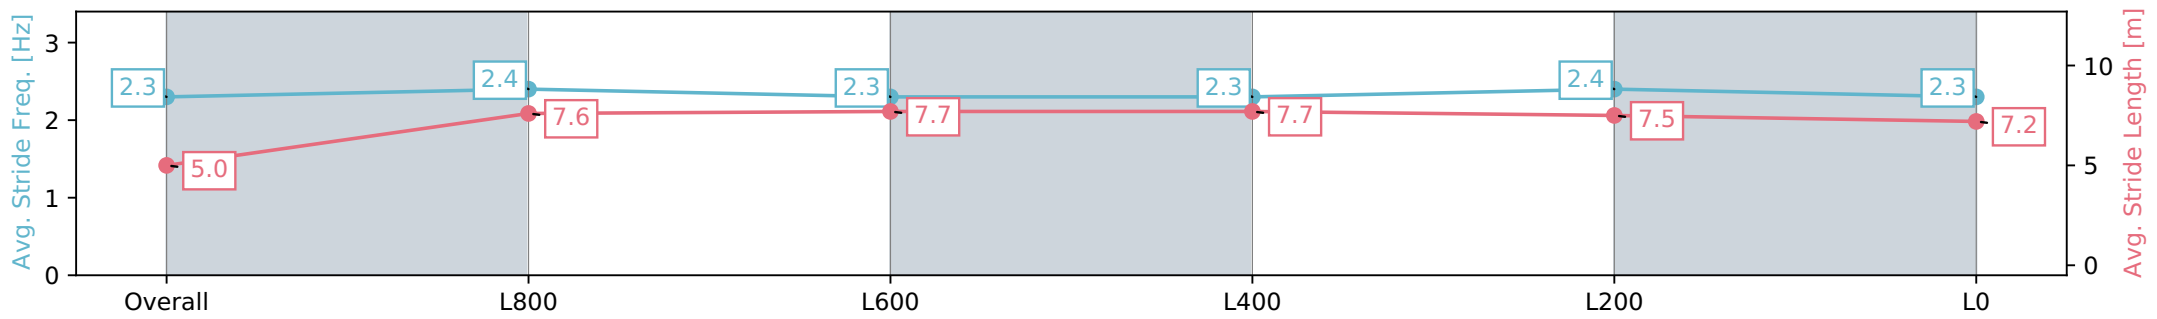

Section	Overall	L1000	L800	L600	L400	L200
Section Times	1:04.52 [1] (0:08.62)	0:55.90 [1] (0:10.94)	0:44.96 [1] (0:11.08)	0:33.88 [1] (0:11.03)	0:22.85 [1] (0:11.04)	0:11.81 [1] (0:11.81)
Average Speed [km/h]	41.8	65.9	65.0	64.9	65.1	61.0
Top Speed [km/h]	63.6	67.3	66.7	65.4	66.4	65.4
Avg. Dist. to Rail [m]	2.2	0.7	0.6	1.2	1.0	0.5
Avg. Stride Freq. [Hz]	2.3	2.4	2.3	2.3	2.4	2.3
Avg. Stride Length [m]	5.0	7.6	7.7	7.7	7.5	7.2