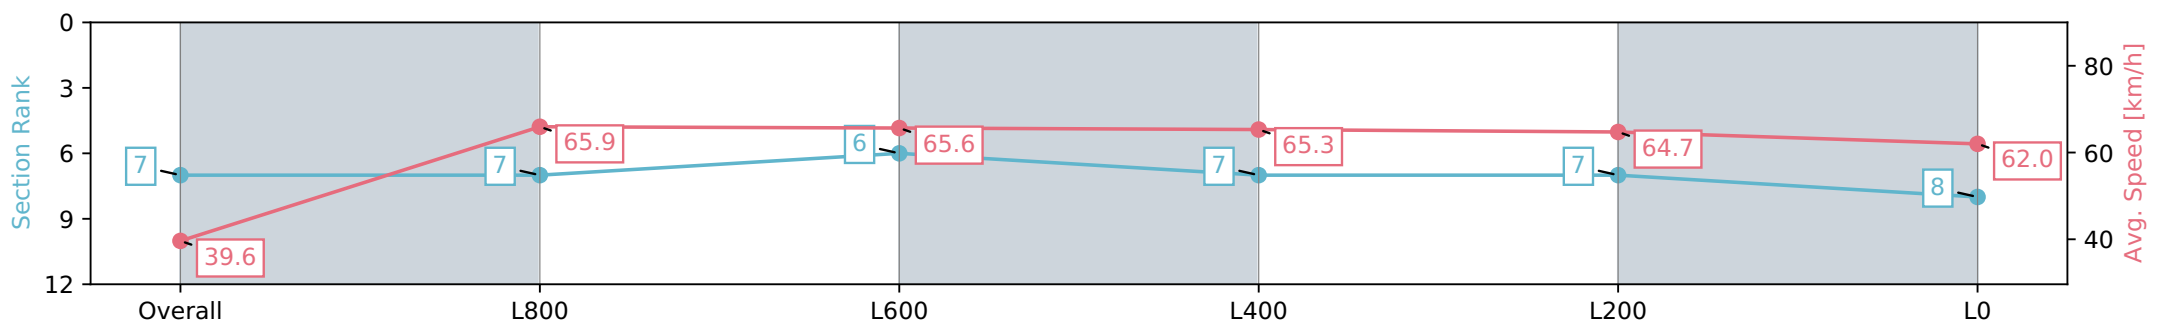

Horse/Jockey Name	DIVINE FIRE
Finish Rank	7
Fastest Section Time (Section)	0:09.08 (Overall)
Top Speed [km/h] (Section)	67.3 (L1000)
Race State	Finished

Morphettville SA - Professional

Race 3: TAB Adelaide Cup Day - Monday March 11th
Handicap - 1100m

24 February 2024 - 1:38PM

Track Rating: Good 4, Weather: Fine, Rail Position: +8m 1200m-W/
Post; +5m Remainder. Sectional 610m

Section	Overall	L1000	L800	L600	L400	L200
Section Times	1:04.96 [7] (0:09.08)	0:55.88 [7] (0:10.93)	0:44.95 [6] (0:11.05)	0:33.90 [7] (0:11.13)	0:22.77 [7] (0:11.16)	0:11.61 [8] (0:11.61)
Average Speed [km/h]	39.6	65.9	65.6	65.3	64.7	62.0
Top Speed [km/h]	61.5	67.3	66.2	66.2	66.4	65.3
Avg. Dist. to Rail [m]	9.0	3.5	2.0	1.4	4.8	7.6
Avg. Stride Freq. [Hz]	2.0	2.3	2.3	2.3	2.4	2.3
Avg. Stride Length [m]	5.3	7.5	7.5	7.6	7.5	7.5

- [ ] Ranking at each section and finish
- -:-:- No data available at this section
- NA No data available