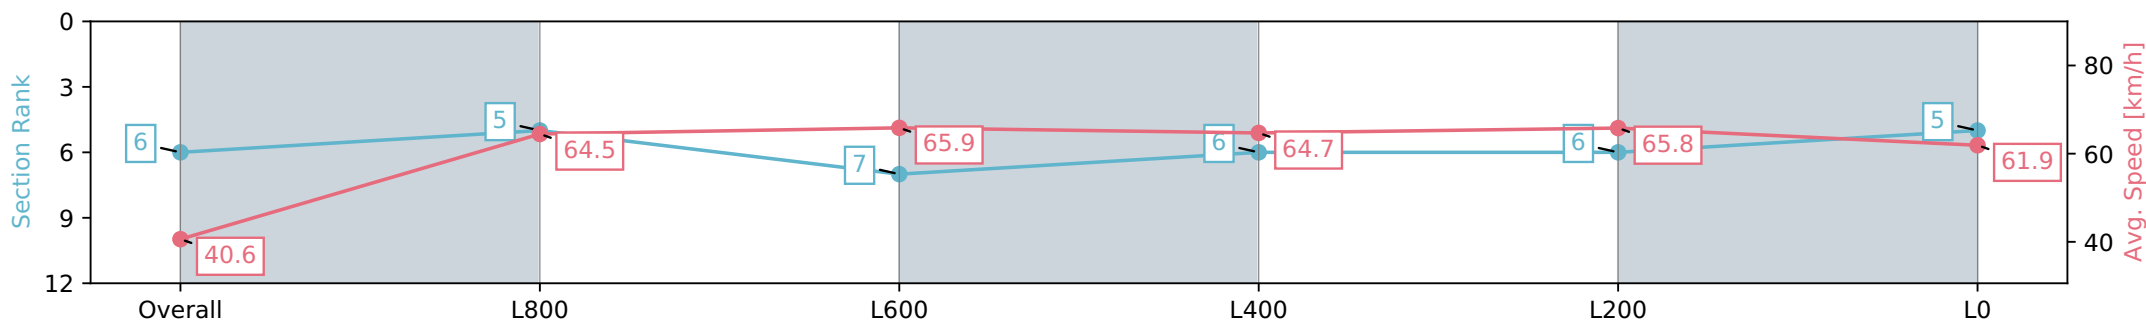

Section	Overall	L1000	L800	L600	L400	L200	L200
Section Times	1:04.71 [6] (0:08.88)	0:55.83 [5] (0:11.17)	0:44.66 [7] (0:10.95)	0:33.71 [6] (0:11.12)	0:22.59 [6] (0:10.96)	0:11.63 [5] (0:11.63)	0:11.63 [5] (0:11.63)
Average Speed [km/h]	40.6	64.5	65.9	64.7	65.8	61.9	61.9
Top Speed [km/h]	63.4	65.8	66.8	66.2	66.8	64.7	64.7
Avg. Dist. to Rail [m]	4.4	1.4	0.5	0.4	3.1	5.7	5.7
Avg. Stride Freq. [Hz]	2.4	2.5	2.5	2.5	2.5	2.4	2.4
Avg. Stride Length [m]	4.7	7.1	7.4	7.3	7.1	7.1	7.1