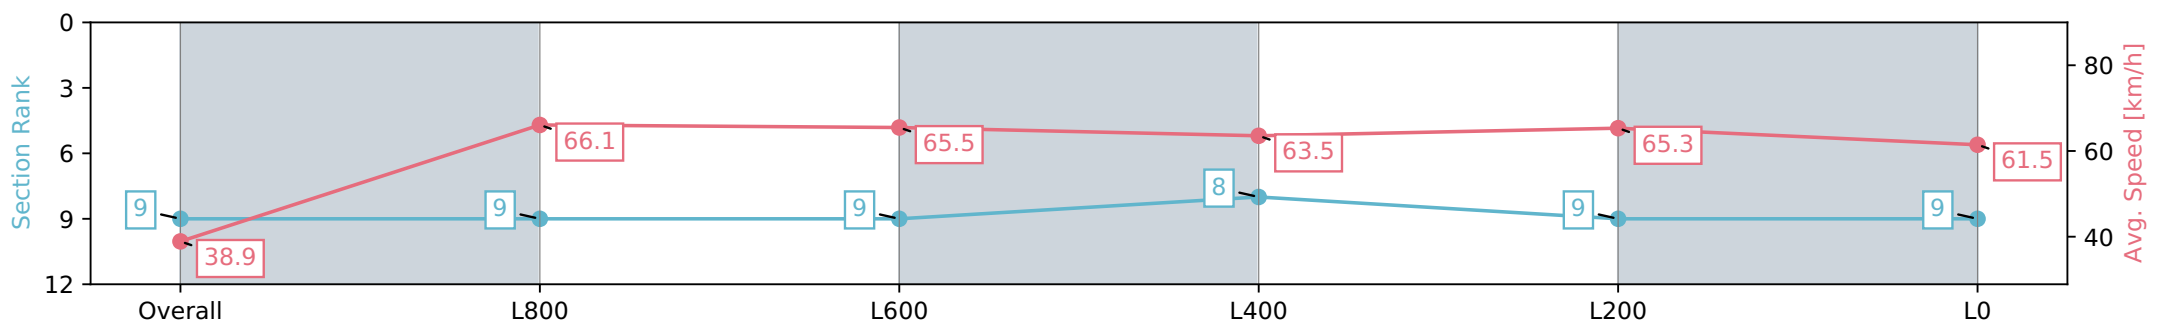

Horse/Jockey Name	CHEROKEE MISS
Finish Rank	9
Fastest Section Time (Section)	0:09.26 (Overall)
Top Speed [km/h] (Section)	67.1 (L800)
Race State	Finished

Morphettville SA - Professional

Race 3: TAB Adelaide Cup Day - Monday March 11th
Handicap - 1100m

24 February 2024 - 1:38PM

Track Rating: Good 4, Weather: Fine, Rail Position: +8m 1200m-W/
Post; +5m Remainder. Sectional 610m

Section	Overall	L1000	L800	L600	L400	L200
Section Times	1:05.16 [9] (0:09.26)	0:55.90 [9] (0:10.90)	0:45.00 [9] (0:10.97)	0:34.03 [8] (0:11.31)	0:22.72 [9] (0:11.01)	0:11.71 [9] (0:11.71)
Average Speed [km/h]	38.9	66.1	65.5	63.5	65.3	61.5
Top Speed [km/h]	63.6	67.1	67.1	66.0	66.9	63.8
Avg. Dist. to Rail [m]	6.5	0.8	0.3	0.6	0.4	0.2
Avg. Stride Freq. [Hz]	2.1	2.5	2.4	2.4	2.4	2.3
Avg. Stride Length [m]	5.0	7.5	7.7	7.4	7.5	7.3

Report Created: Sat 24 February 2024 14:27:23 GMT+11 (Note: Timing is based on positional data)

- [ ] Ranking at each section and finish
- -:-:- No data available at this section
- NA No data available