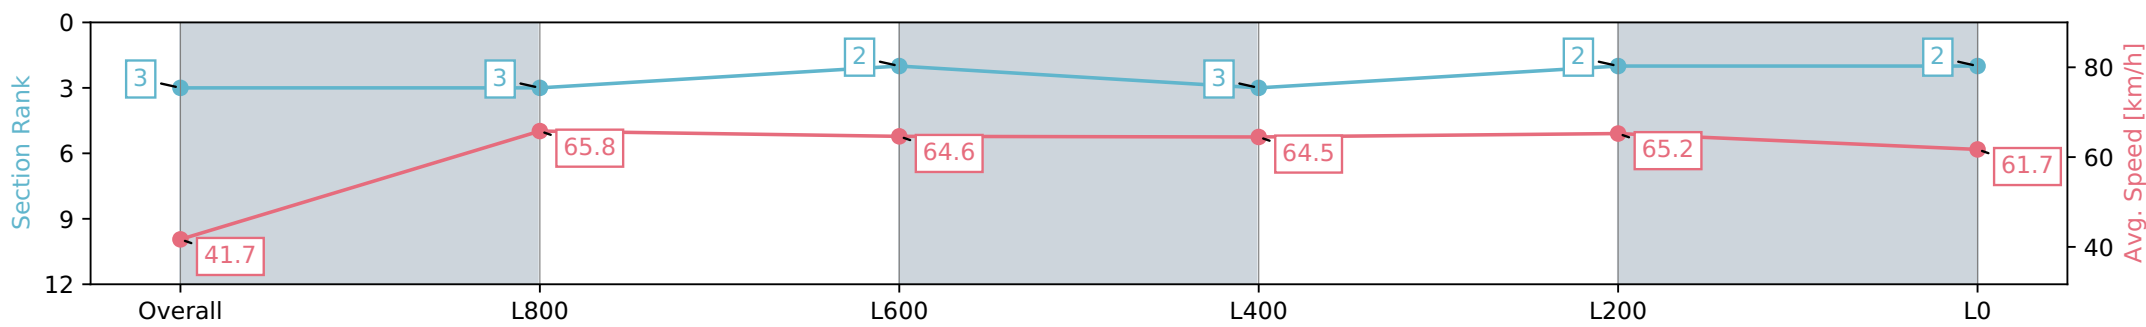

Section	Overall	L1000	L800	L600	L400	L200	L200
Section Times	1:04.61 [3] (0:08.66)	0:55.95 [3] (0:10.93)	0:45.02 [2] (0:11.19)	0:33.83 [3] (0:11.12)	0:22.71 [2] (0:11.04)	0:11.67 [2] (0:11.67)	0:11.67 [2] (0:11.67)
Average Speed [km/h]	41.7	65.8	64.6	64.5	65.2	61.7	61.7
Top Speed [km/h]	63.5	67.0	66.2	66.0	66.2	64.8	64.8
Avg. Dist. to Rail [m]	6.3	2.6	0.9	0.6	0.6	1.1	1.1
Avg. Stride Freq. [Hz]	2.3	2.5	2.4	2.4	2.5	2.4	2.4
Avg. Stride Length [m]	5.0	7.3	7.4	7.3	7.3	7.0	7.0