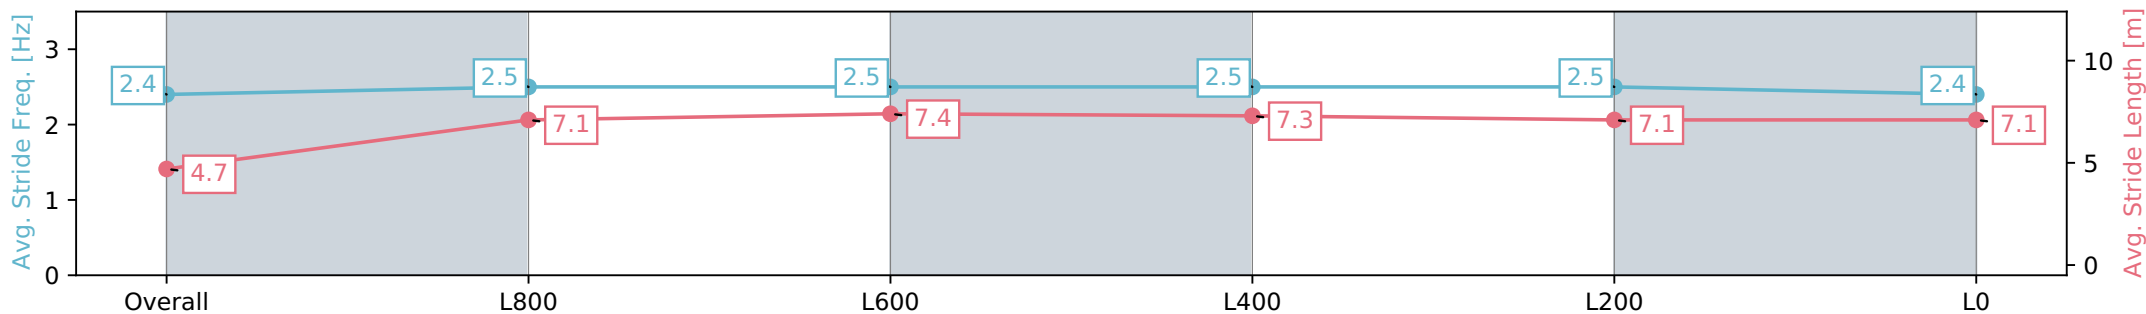

Morphettville SA - Professional

Race 3: TAB Adelaide Cup Day - Monday March 11th
Handicap - 1100m

24 February 2024 - 1:38PM

Track Rating: Good 4, Weather: Fine, Rail Position: +8m 1200m-W/
Post; +5m Remainder. Sectional 610m

Section	Overall	L1000	L800	L600	L400	L200	L200
Section Times	1:04.71 [6] (0:08.88)	0:55.83 [5] (0:11.17)	0:44.66 [7] (0:10.95)	0:33.71 [6] (0:11.12)	0:22.59 [6] (0:10.96)	0:11.63 [5] (0:11.63)	0:11.63 [5] (0:11.63)
Average Speed [km/h]	40.6	64.5	65.9	64.7	65.8	61.9	61.9
Top Speed [km/h]	63.4	65.8	66.8	66.2	66.8	64.7	64.7
Avg. Dist. to Rail [m]	4.4	1.4	0.5	0.4	3.1	5.7	5.7
Avg. Stride Freq. [Hz]	2.4	2.5	2.5	2.5	2.5	2.4	2.4
Avg. Stride Length [m]	4.7	7.1	7.4	7.3	7.1	7.1	7.1