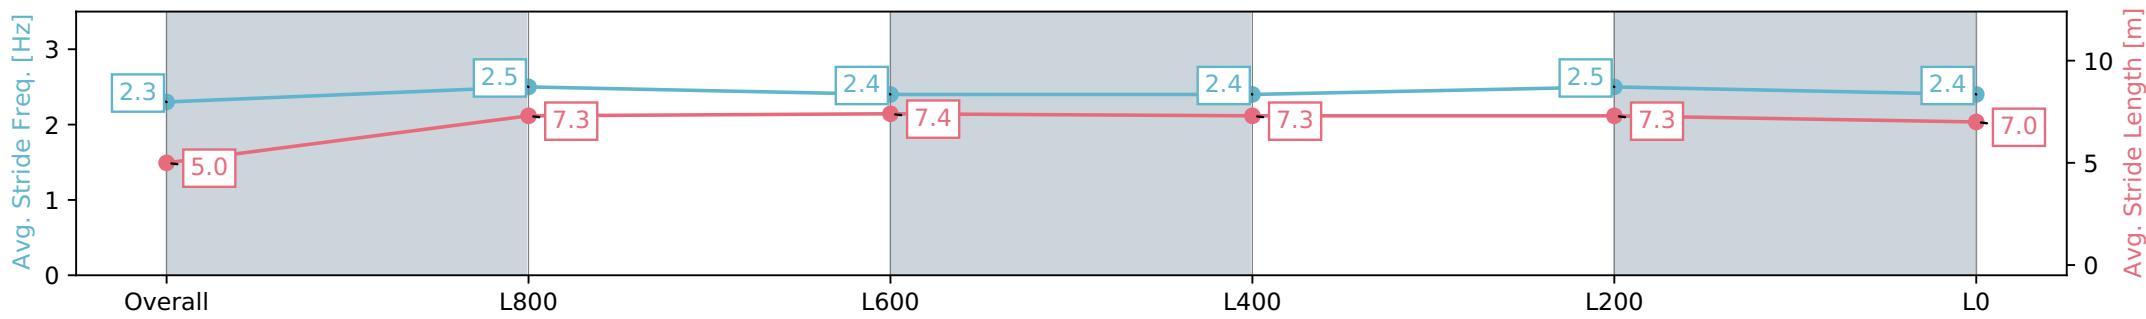

Section	Overall	L1000	L800	L600	L400	L200	L200
Section Times	1:04.61 [3] (0:08.66)	0:55.95 [3] (0:10.93)	0:45.02 [2] (0:11.19)	0:33.83 [3] (0:11.12)	0:22.71 [2] (0:11.04)	0:11.67 [2] (0:11.67)	0:11.67 [2] (0:11.67)
Average Speed [km/h]	41.7	65.8	64.6	64.5	65.2	61.7	61.7
Top Speed [km/h]	63.5	67.0	66.2	66.0	66.2	64.8	64.8
Avg. Dist. to Rail [m]	6.3	2.6	0.9	0.6	0.6	1.1	1.1
Avg. Stride Freq. [Hz]	2.3	2.5	2.4	2.4	2.5	2.4	2.4
Avg. Stride Length [m]	5.0	7.3	7.4	7.3	7.3	7.0	7.0