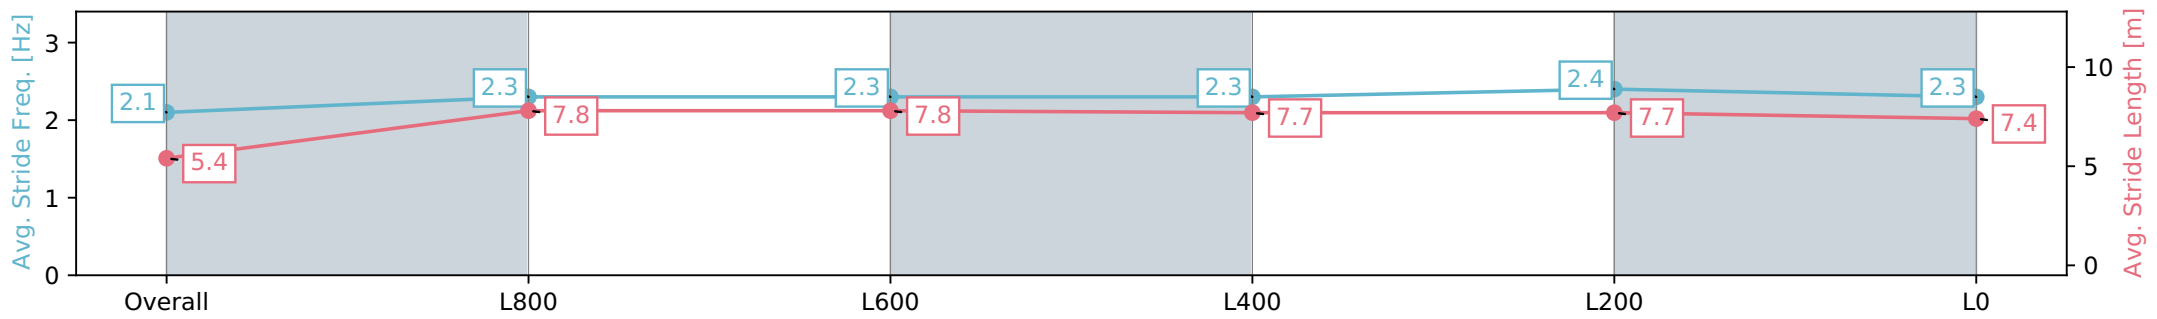

Section	Overall	L1000	L800	L600	L400	L200
Section Times	1:04.53 [2] (0:08.70)	0:55.83 [4] (0:11.11)	0:44.72 [4] (0:11.05)	0:33.67 [5] (0:11.24)	0:22.43 [4] (0:10.95)	0:11.48 [4] (0:11.48)
Average Speed [km/h]	41.4	64.8	64.9	64.1	65.7	62.7
Top Speed [km/h]	62.1	66.0	66.2	64.9	67.3	65.5
Avg. Dist. to Rail [m]	1.4	0.2	0.3	0.3	0.7	2.2
Avg. Stride Freq. [Hz]	2.1	2.3	2.3	2.3	2.4	2.3
Avg. Stride Length [m]	5.4	7.8	7.8	7.7	7.7	7.4