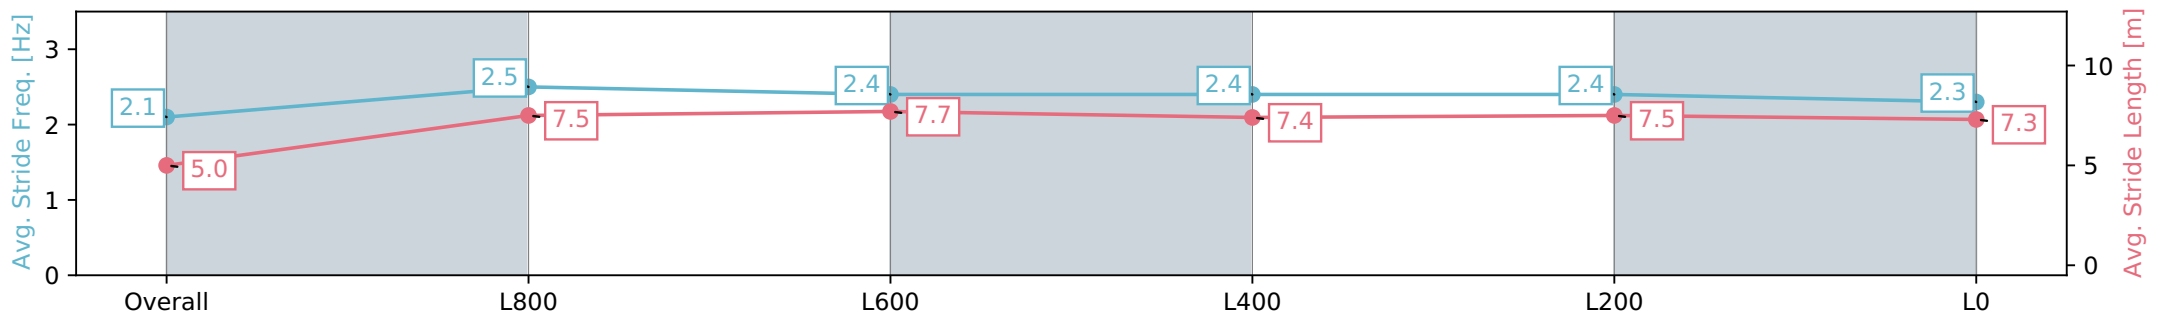

Morphettville SA - Professional

Race 3: TAB Adelaide Cup Day - Monday March 11th
Handicap - 1100m

24 February 2024 - 1:38PM

Track Rating: Good 4, Weather: Fine, Rail Position: +8m 1200m-W/
Post; +5m Remainder. Sectional 610m

Section	Overall	L1000	L800	L600	L400	L200
Section Times	1:05.16 [9] (0:09.26)	0:55.90 [9] (0:10.90)	0:45.00 [9] (0:10.97)	0:34.03 [8] (0:11.31)	0:22.72 [9] (0:11.01)	0:11.71 [9] (0:11.71)
Average Speed [km/h]	38.9	66.1	65.5	63.5	65.3	61.5
Top Speed [km/h]	63.6	67.1	67.1	66.0	66.9	63.8
Avg. Dist. to Rail [m]	6.5	0.8	0.3	0.6	0.4	0.2
Avg. Stride Freq. [Hz]	2.1	2.5	2.4	2.4	2.4	2.3
Avg. Stride Length [m]	5.0	7.5	7.7	7.4	7.5	7.3