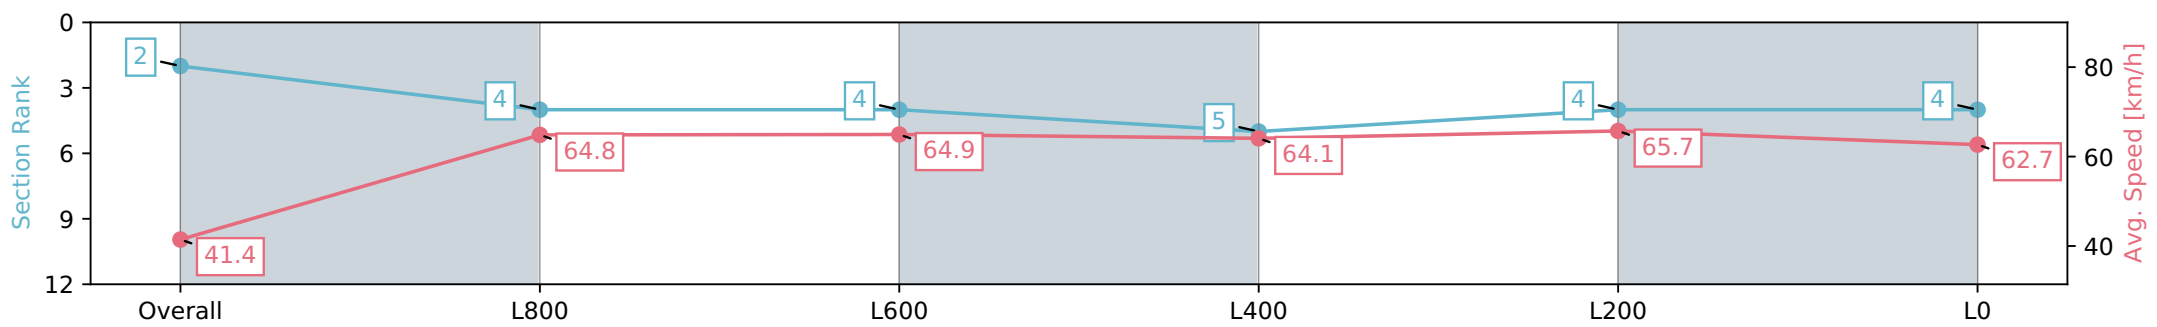

Section	Overall	L1000	L800	L600	L400	L200
Section Times	1:04.53 [2] (0:08.70)	0:55.83 [4] (0:11.11)	0:44.72 [4] (0:11.05)	0:33.67 [5] (0:11.24)	0:22.43 [4] (0:10.95)	0:11.48 [4] (0:11.48)
Average Speed [km/h]	41.4	64.8	64.9	64.1	65.7	62.7
Top Speed [km/h]	62.1	66.0	66.2	64.9	67.3	65.5
Avg. Dist. to Rail [m]	1.4	0.2	0.3	0.3	0.7	2.2
Avg. Stride Freq. [Hz]	2.1	2.3	2.3	2.3	2.4	2.3
Avg. Stride Length [m]	5.4	7.8	7.8	7.7	7.7	7.4