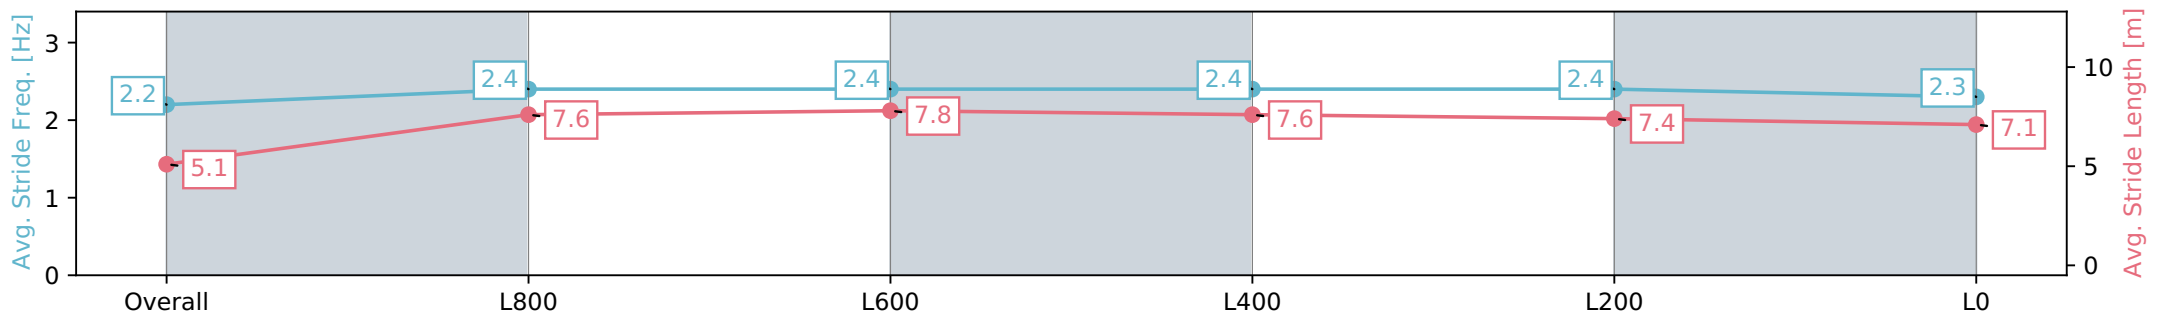

Morphettville SA - Professional

Race 3: TAB Adelaide Cup Day - Monday March 11th
Handicap - 1100m

24 February 2024 - 1:38PM

Track Rating: Good 4, Weather: Fine, Rail Position: +8m 1200m-W/
Post; +5m Remainder. Sectional 610m

Section	Overall	L1000	L800	L600	L400	L200	L200
Section Times	1:05.10 [8] (0:08.90)	0:56.20 [6] (0:10.95)	0:45.25 [5] (0:10.90)	0:34.35 [2] (0:11.28)	0:23.06 [3] (0:10.97)	0:12.09 [3]	0:12.09 [3]
Average Speed [km/h]	40.5	65.7	66.4	64.7	65.9	59.6	59.6
Top Speed [km/h]	63.3	67.6	66.9	66.5	69.7	63.6	63.6
Avg. Dist. to Rail [m]	7.0	4.1	1.5	2.6	4.2	5.6	5.6
Avg. Stride Freq. [Hz]	2.2	2.4	2.4	2.4	2.4	2.3	2.3
Avg. Stride Length [m]	5.1	7.6	7.8	7.6	7.4	7.1	7.1