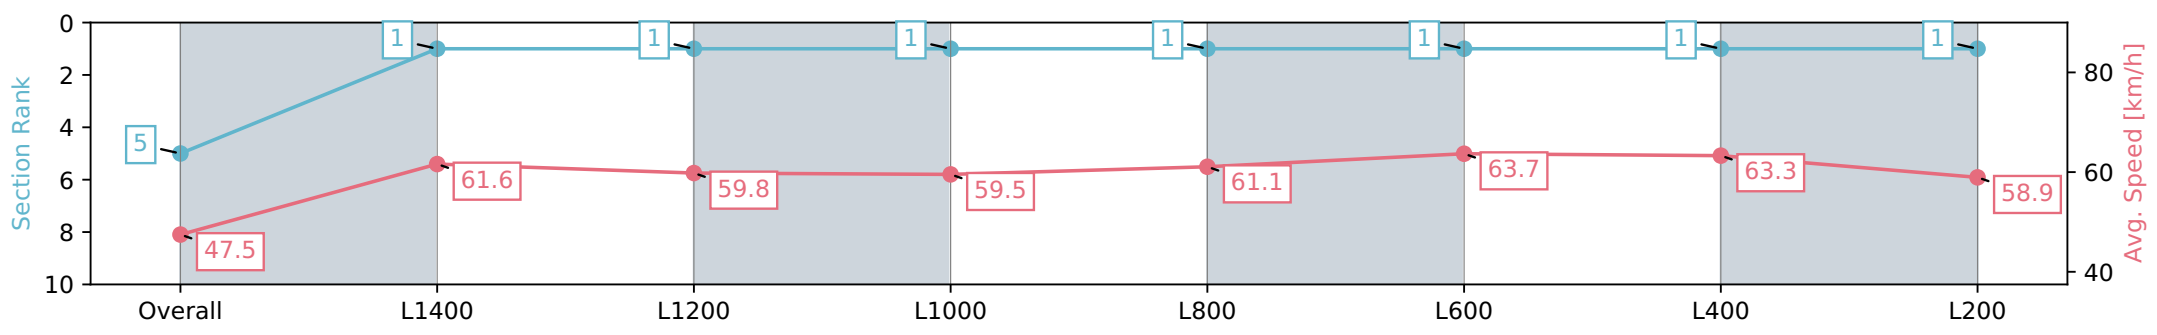

Section	Overall	L1400	L1200	L1000	L800	L600	L400	L200
Section Times	1:37.59 [5] (0:15.15)	1:22.44 [1] (0:11.65)	1:10.79 [1] (0:12.02)	0:58.77 [1] (0:12.06)	0:46.71 [1] (0:11.80)	0:34.91 [1] (0:11.31)	0:23.60 [1] (0:11.39)	0:12.21 [1] (0:12.21)
Average Speed [km/h]	47.5	61.6	59.8	59.5	61.1	63.7	63.3	58.9
Top Speed [km/h]	64.1	63.5	60.3	60.3	62.4	64.9	64.8	62.0
Avg. Dist. to Rail [m]	2.6	1.1	0.6	0.4	0.3	0.3	1.1	0.7
Avg. Stride Freq. [Hz]	2.4	2.4	2.3	2.3	2.3	2.4	2.4	2.3
Avg. Stride Length [m]	5.6	7.2	7.2	7.3	7.4	7.4	7.2	7.1