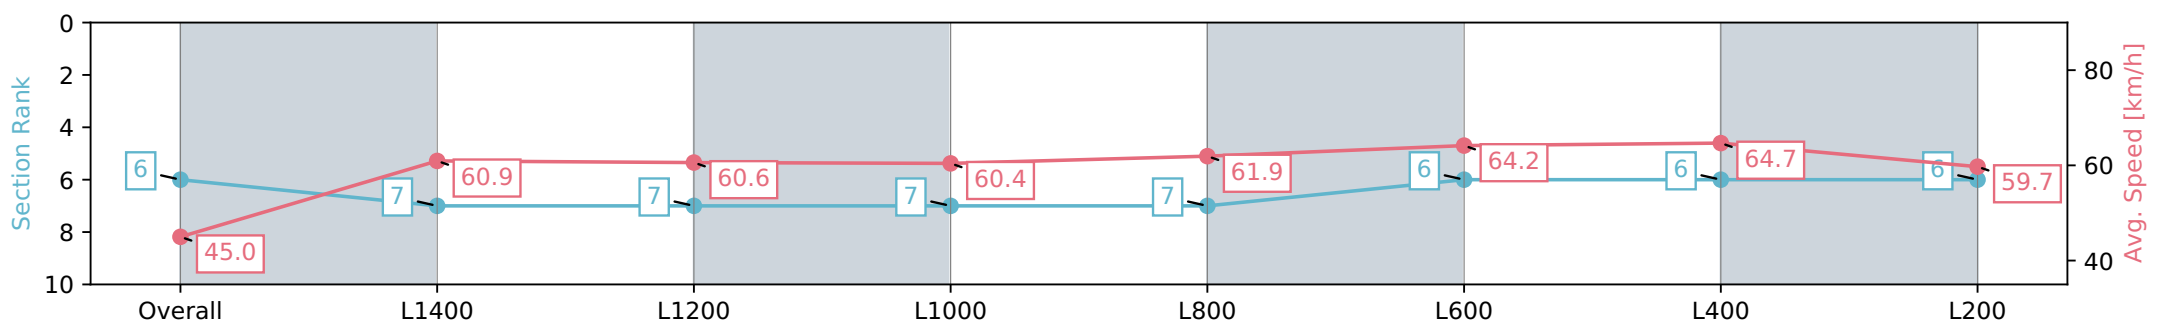

Section	Overall	L1400	L1200	L1000	L800	L600	L400	L200
Section Times	1:37.68 [6] (0:15.99)	1:21.69 [7] (0:11.81)	1:09.88 [7] (0:11.88)	0:58.00 [7] (0:11.92)	0:46.08 [7] (0:11.62)	0:34.46 [6] (0:11.26)	0:23.20 [6] (0:11.13)	0:12.07 [6] (0:12.07)
Average Speed [km/h]	45.0	60.9	60.6	60.4	61.9	64.2	64.7	59.7
Top Speed [km/h]	61.4	61.6	61.7	61.3	62.6	65.7	65.5	63.7
Avg. Dist. to Rail [m]	4.1	1.2	0.2	0.2	0.2	0.8	0.6	0.4
Avg. Stride Freq. [Hz]	2.2	2.3	2.3	2.3	2.3	2.3	2.4	2.3
Avg. Stride Length [m]	5.8	7.4	7.4	7.5	7.6	7.6	7.3	7.1