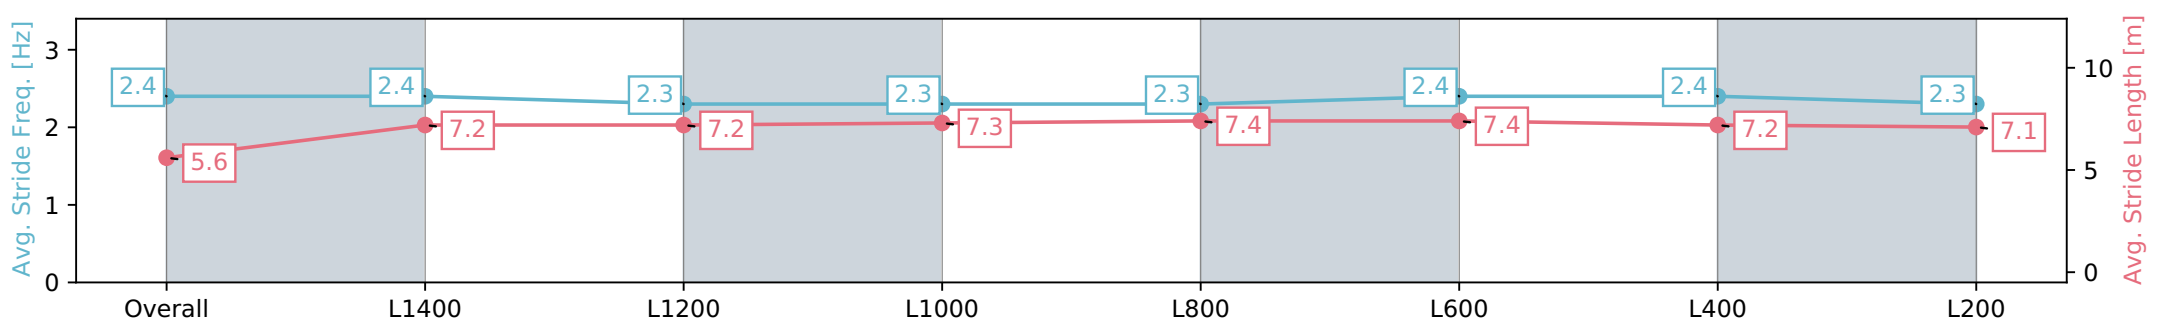

Section	Overall	L1400	L1200	L1000	L800	L600	L400	L200
Section Times	1:37.59 [5] (0:15.15)	1:22.44 [1] (0:11.65)	1:10.79 [1] (0:12.02)	0:58.77 [1] (0:12.06)	0:46.71 [1] (0:11.80)	0:34.91 [1] (0:11.31)	0:23.60 [1] (0:11.39)	0:12.21 [1] (0:12.21)
Average Speed [km/h]	47.5	61.6	59.8	59.5	61.1	63.7	63.3	58.9
Top Speed [km/h]	64.1	63.5	60.3	60.3	62.4	64.9	64.8	62.0
Avg. Dist. to Rail [m]	2.6	1.1	0.6	0.4	0.3	0.3	1.1	0.7
Avg. Stride Freq. [Hz]	2.4	2.4	2.3	2.3	2.3	2.4	2.4	2.3
Avg. Stride Length [m]	5.6	7.2	7.2	7.3	7.4	7.4	7.2	7.1