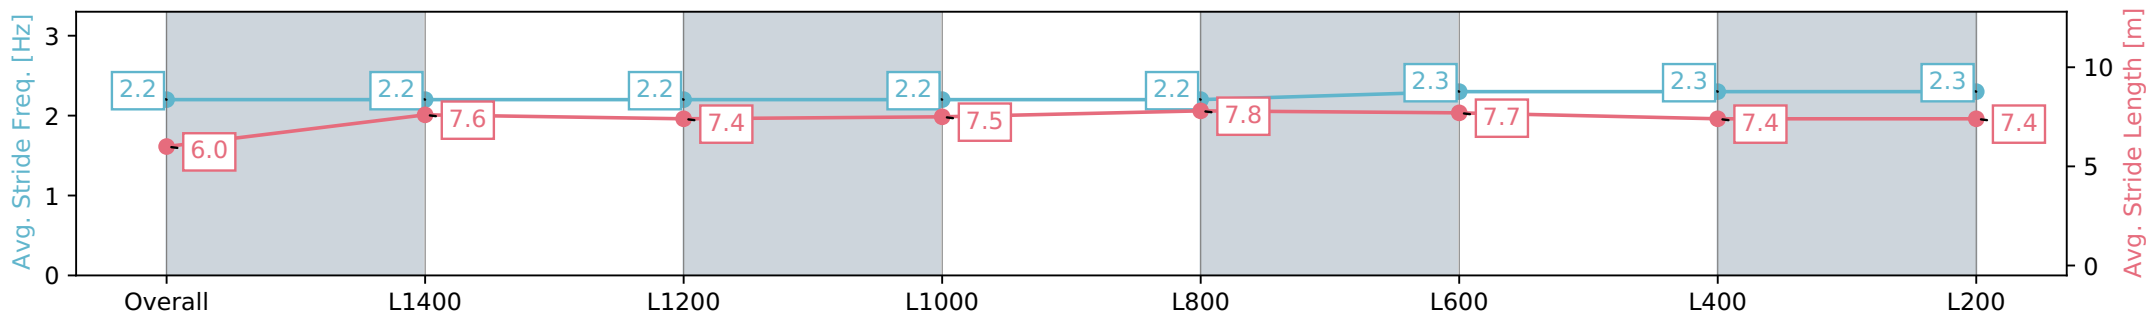

Section	Overall	L1400	L1200	L1000	L800	L600	L400	L200
Section Times	1:37.44 [2] (0:15.28)	1:22.16 [3] (0:11.85)	1:10.31 [3] (0:12.07)	0:58.24 [5] (0:12.08)	0:46.16 [5] (0:11.78)	0:34.38 [5] (0:11.31)	0:23.07 [4] (0:11.14)	0:11.93 [4] (0:11.93)
Average Speed [km/h]	47.1	61.0	60.0	59.6	61.6	64.3	64.9	60.3
Top Speed [km/h]	61.4	62.5	61.7	60.8	62.7	65.5	65.9	63.0
Avg. Dist. to Rail [m]	3.9	1.3	2.0	2.3	1.5	1.9	4.6	4.2
Avg. Stride Freq. [Hz]	2.2	2.2	2.2	2.2	2.2	2.3	2.3	2.3
Avg. Stride Length [m]	6.0	7.6	7.4	7.5	7.8	7.7	7.4	7.4