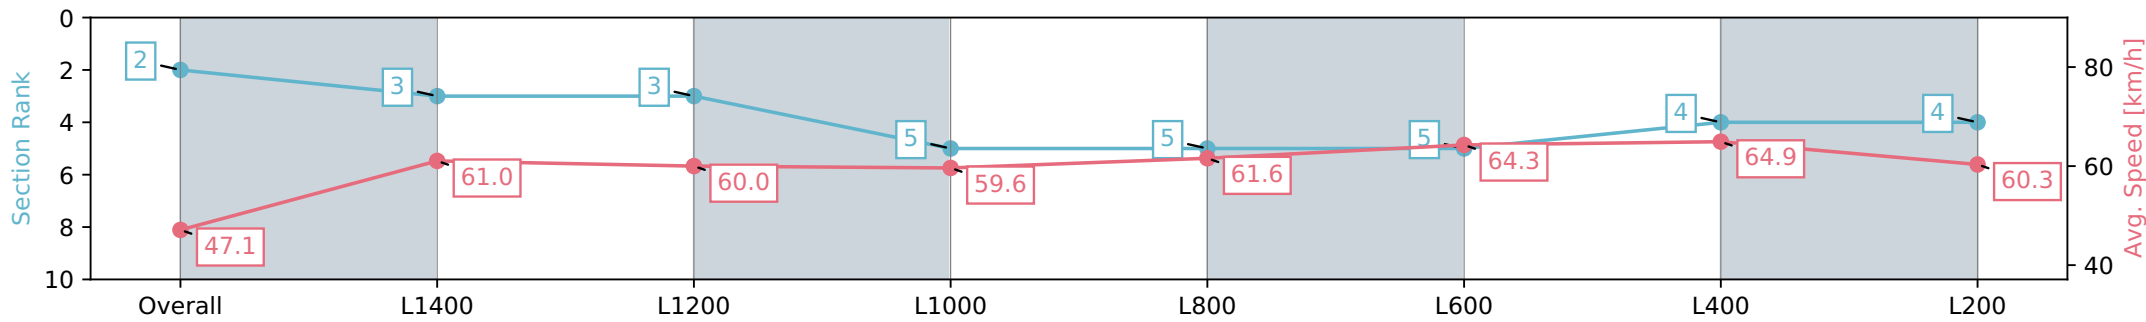

Section	Overall	L1400	L1200	L1000	L800	L600	L400	L200
Section Times	1:37.44 [2] (0:15.28)	1:22.16 [3] (0:11.85)	1:10.31 [3] (0:12.07)	0:58.24 [5] (0:12.08)	0:46.16 [5] (0:11.78)	0:34.38 [5] (0:11.31)	0:23.07 [4] (0:11.14)	0:11.93 [4] (0:11.93)
Average Speed [km/h]	47.1	61.0	60.0	59.6	61.6	64.3	64.9	60.3
Top Speed [km/h]	61.4	62.5	61.7	60.8	62.7	65.5	65.9	63.0
Avg. Dist. to Rail [m]	3.9	1.3	2.0	2.3	1.5	1.9	4.6	4.2
Avg. Stride Freq. [Hz]	2.2	2.2	2.2	2.2	2.2	2.3	2.3	2.3
Avg. Stride Length [m]	6.0	7.6	7.4	7.5	7.8	7.7	7.4	7.4