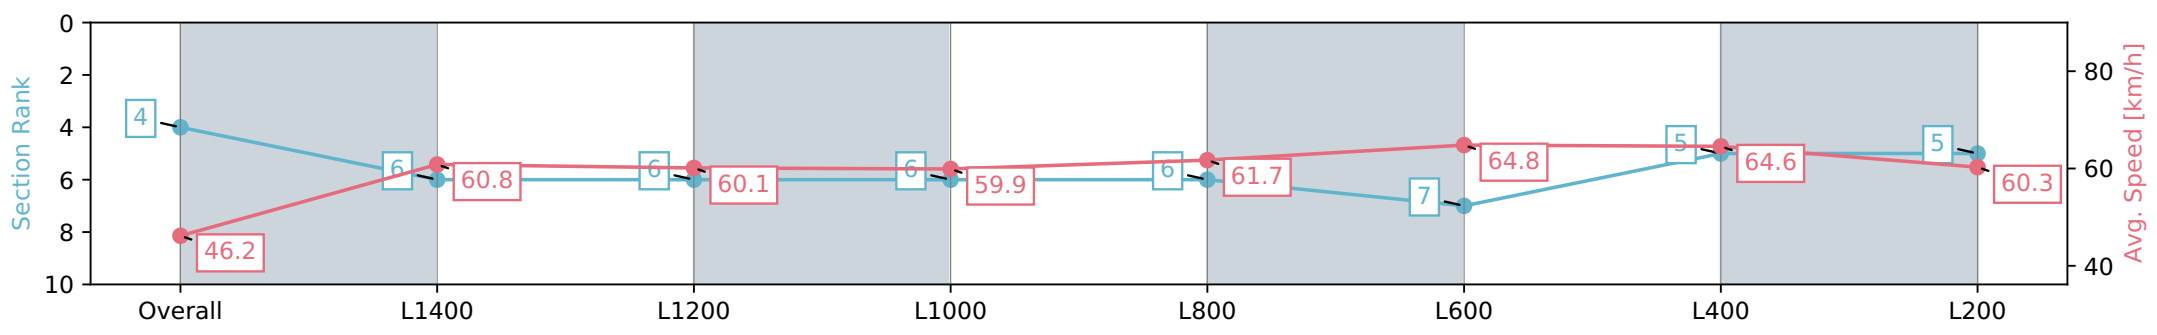

Section	Overall	L1400	L1200	L1000	L800	L600	L400	L200
Section Times	1:37.56 [4] (0:15.56)	1:22.00 [6] (0:11.89)	1:10.11 [6] (0:12.02)	0:58.09 [6] (0:12.00)	0:46.09 [6] (0:11.75)	0:34.34 [7] (0:11.19)	0:23.15 [5] (0:11.19)	0:11.96 [5] (0:11.96)
Average Speed [km/h]	46.2	60.8	60.1	59.9	61.7	64.8	64.6	60.3
Top Speed [km/h]	62.4	61.9	61.3	60.5	62.9	66.3	65.8	62.9
Avg. Dist. to Rail [m]	5.0	1.2	1.3	1.6	1.4	1.5	3.5	3.7
Avg. Stride Freq. [Hz]	2.1	2.2	2.2	2.2	2.2	2.3	2.3	2.2
Avg. Stride Length [m]	6.0	7.3	7.3	7.3	7.4	7.6	7.8	7.5