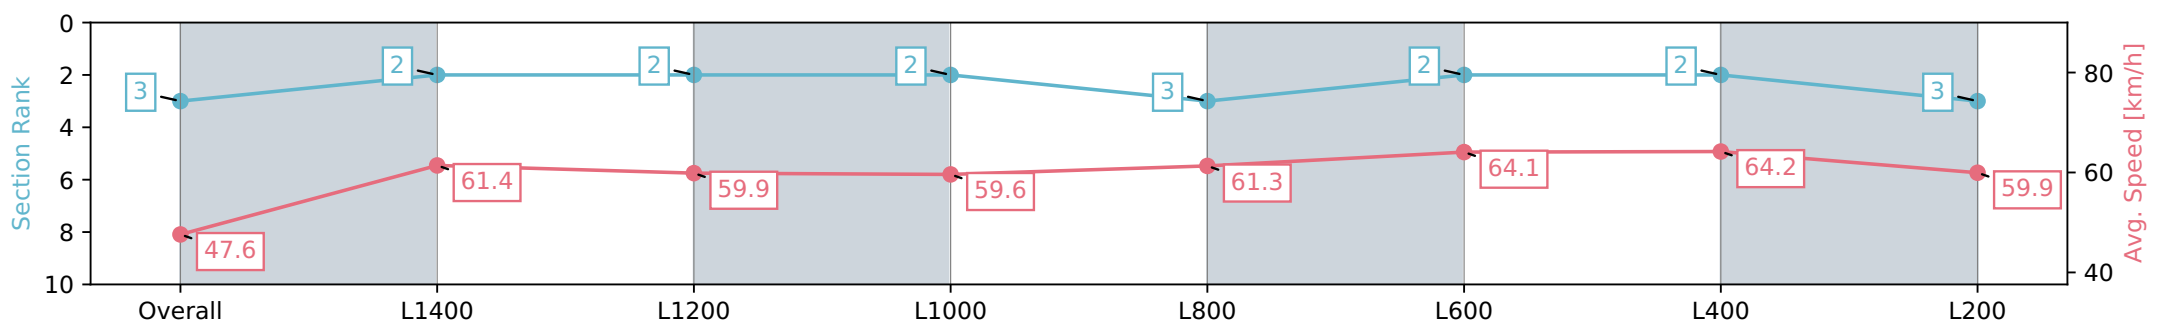

Section	Overall	L1400	L1200	L1000	L800	L600	L400	L200
Section Times	1:37.50 [3] (0:15.16)	1:22.34 [2] (0:11.76)	1:10.58 [2] (0:12.10)	0:58.48 [2] (0:12.08)	0:46.40 [3] (0:11.83)	0:34.57 [2] (0:11.32)	0:23.25 [2] (0:11.21)	0:12.04 [3] (0:12.04)
Average Speed [km/h]	47.6	61.4	59.9	59.6	61.3	64.1	64.2	59.9
Top Speed [km/h]	64.0	62.5	61.1	60.4	63.2	65.2	65.7	63.3
Avg. Dist. to Rail [m]	4.3	1.1	2.0	1.9	1.8	1.7	1.9	0.7
Avg. Stride Freq. [Hz]	2.2	2.3	2.2	2.2	2.2	2.3	2.4	2.3
Avg. Stride Length [m]	6.0	7.5	7.5	7.5	7.5	7.5	7.4	7.3