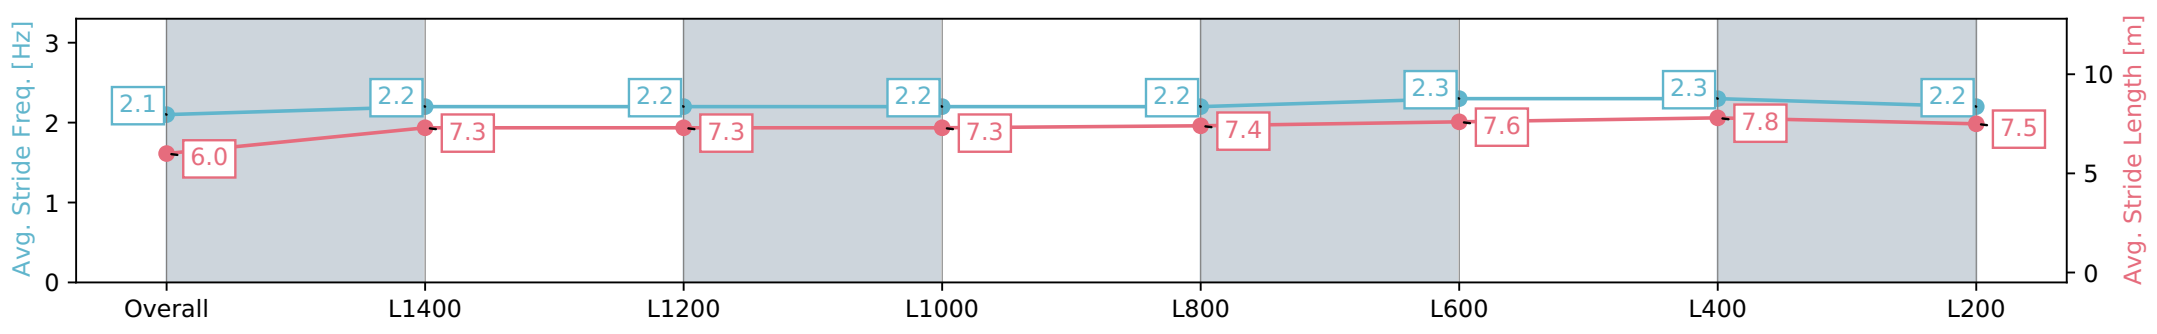

Section	Overall	L1400	L1200	L1000	L800	L600	L400	L200
Section Times	1:37.56 [4] (0:15.56)	1:22.00 [6] (0:11.89)	1:10.11 [6] (0:12.02)	0:58.09 [6] (0:12.00)	0:46.09 [6] (0:11.75)	0:34.34 [7] (0:11.19)	0:23.15 [5] (0:11.19)	0:11.96 [5] (0:11.96)
Average Speed [km/h]	46.2	60.8	60.1	59.9	61.7	64.8	64.6	60.3
Top Speed [km/h]	62.4	61.9	61.3	60.5	62.9	66.3	65.8	62.9
Avg. Dist. to Rail [m]	5.0	1.2	1.3	1.6	1.4	1.5	3.5	3.7
Avg. Stride Freq. [Hz]	2.1	2.2	2.2	2.2	2.2	2.3	2.3	2.2
Avg. Stride Length [m]	6.0	7.3	7.3	7.3	7.4	7.6	7.8	7.5