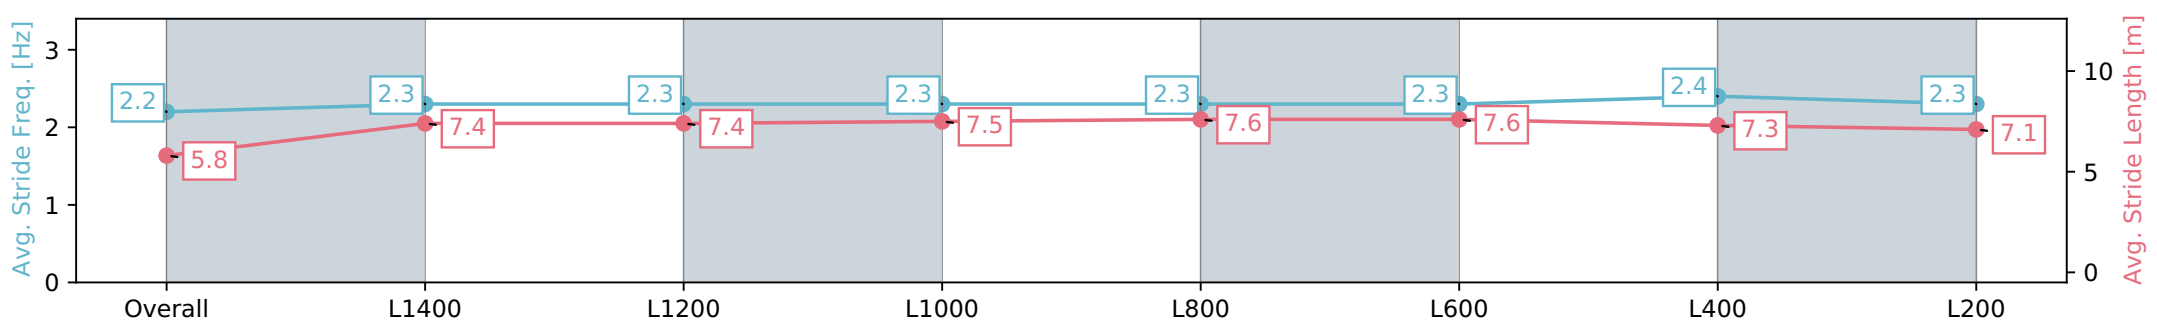

Morphettville SA - Professional

Race 1: Happy 21st Darcy Gluyas Handicap - 1600m

24 February 2024 - 12:27PM

Track Rating: Good 4, Weather: Fine, Rail Position: +8m 1200m-W/ Post; +5m Remainder. Sectional 610m

Section	Overall	L1400	L1200	L1000	L800	L600	L400	L200
Section Times	1:37.68 [6] (0:15.99)	1:21.69 [7] (0:11.81)	1:09.88 [7] (0:11.88)	0:58.00 [7] (0:11.92)	0:46.08 [7] (0:11.62)	0:34.46 [6] (0:11.26)	0:23.20 [6] (0:11.13)	0:12.07 [6] (0:12.07)
Average Speed [km/h]	45.0	60.9	60.6	60.4	61.9	64.2	64.7	59.7
Top Speed [km/h]	61.4	61.6	61.7	61.3	62.6	65.7	65.5	63.7
Avg. Dist. to Rail [m]	4.1	1.2	0.2	0.2	0.2	0.8	0.6	0.4
Avg. Stride Freq. [Hz]	2.2	2.3	2.3	2.3	2.3	2.3	2.4	2.3
Avg. Stride Length [m]	5.8	7.4	7.4	7.5	7.6	7.6	7.3	7.1