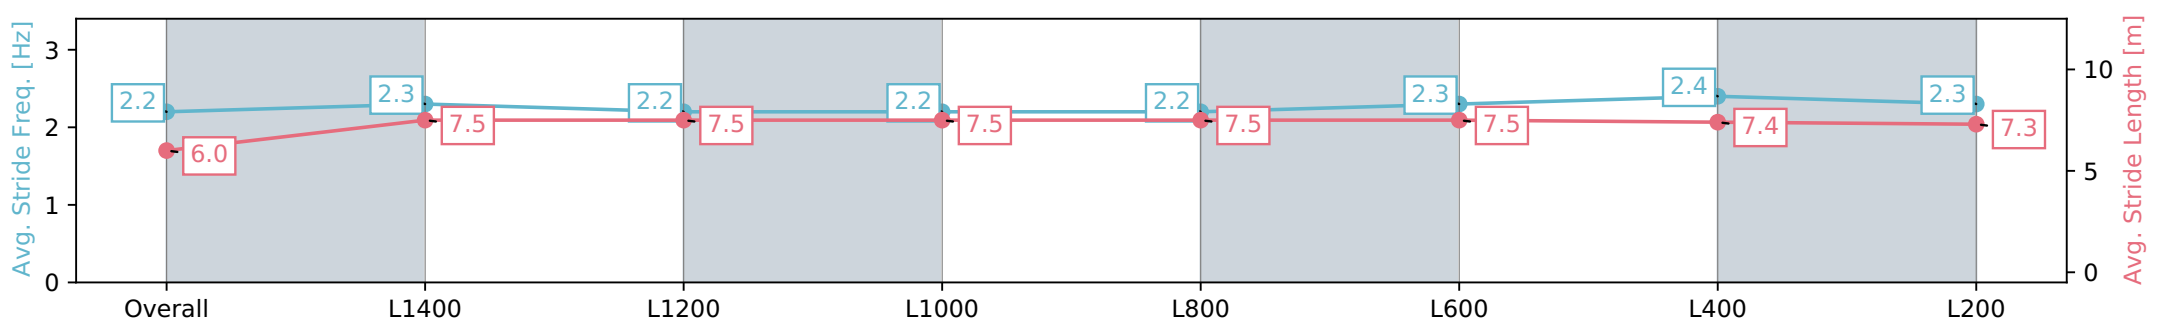

Section	Overall	L1400	L1200	L1000	L800	L600	L400	L200
Section Times	1:37.50 [3] (0:15.16)	1:22.34 [2] (0:11.76)	1:10.58 [2] (0:12.10)	0:58.48 [2] (0:12.08)	0:46.40 [3] (0:11.83)	0:34.57 [2] (0:11.32)	0:23.25 [2] (0:11.21)	0:12.04 [3] (0:12.04)
Average Speed [km/h]	47.6	61.4	59.9	59.6	61.3	64.1	64.2	59.9
Top Speed [km/h]	64.0	62.5	61.1	60.4	63.2	65.2	65.7	63.3
Avg. Dist. to Rail [m]	4.3	1.1	2.0	1.9	1.8	1.7	1.9	0.7
Avg. Stride Freq. [Hz]	2.2	2.3	2.2	2.2	2.2	2.3	2.4	2.3
Avg. Stride Length [m]	6.0	7.5	7.5	7.5	7.5	7.5	7.4	7.3