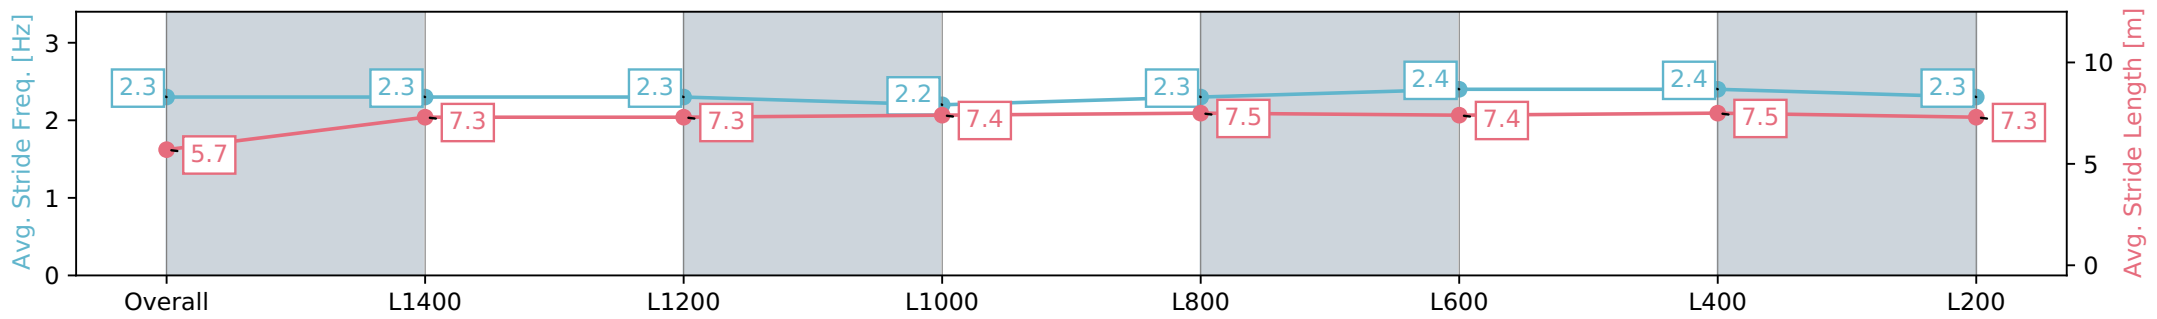

Section	Overall	L1400	L1200	L1000	L800	L600	L400	L200
Section Times	1:37.34 [1] (0:15.38)	1:21.96 [4] (0:11.76)	1:10.20 [4] (0:11.97)	0:58.23 [4] (0:12.08)	0:46.15 [4] (0:11.75)	0:34.40 [3] (0:11.40)	0:23.00 [3] (0:11.04)	0:11.96 [2] (0:11.96)
Average Speed [km/h]	46.9	61.2	60.2	59.7	61.2	63.6	65.3	60.2
Top Speed [km/h]	62.6	62.6	61.4	60.1	62.4	65.4	66.0	64.6
Avg. Dist. to Rail [m]	2.4	0.9	0.4	0.4	0.3	1.1	2.5	2.4
Avg. Stride Freq. [Hz]	2.3	2.3	2.3	2.2	2.3	2.4	2.4	2.3
Avg. Stride Length [m]	5.7	7.3	7.3	7.4	7.5	7.4	7.5	7.3