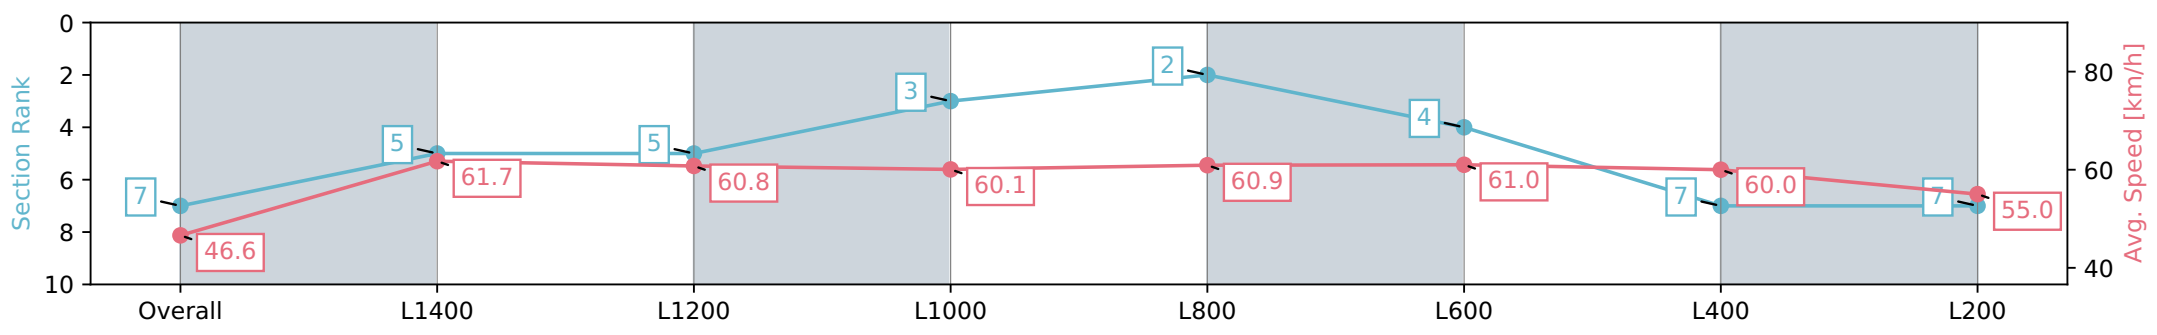

Section	Overall	L1400	L1200	L1000	L800	L600	L400	L200
Section Times	1:40.26 [7] (0:15.47)	1:24.79 [5] (0:11.72)	1:13.07 [5] (0:11.92)	1:01.15 [3] (0:11.98)	0:49.17 [2] (0:11.95)	0:37.22 [4] (0:12.06)	0:25.16 [7] (0:12.06)	0:13.10 [7] (0:13.10)
Average Speed [km/h]	46.6	61.7	60.8	60.1	60.9	61.0	60.0	55.0
Top Speed [km/h]	62.2	62.1	61.7	60.7	62.3	62.8	61.7	59.1
Avg. Dist. to Rail [m]	6.4	1.4	1.8	2.1	2.5	4.6	4.2	5.2
Avg. Stride Freq. [Hz]	2.2	2.3	2.3	2.2	2.3	2.3	2.2	2.1
Avg. Stride Length [m]	5.9	7.5	7.4	7.4	7.4	7.3	7.5	7.2