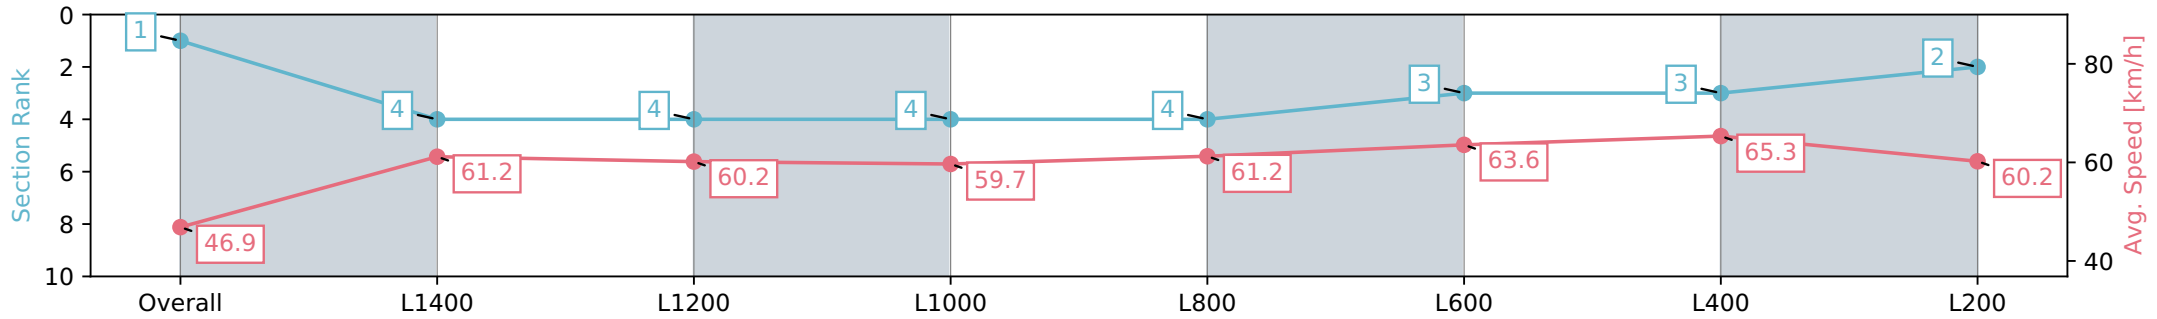

Section	Overall	L1400	L1200	L1000	L800	L600	L400	L200
Section Times	1:37.34 [1] (0:15.38)	1:21.96 [4] (0:11.76)	1:10.20 [4] (0:11.97)	0:58.23 [4] (0:12.08)	0:46.15 [4] (0:11.75)	0:34.40 [3] (0:11.40)	0:23.00 [3] (0:11.04)	0:11.96 [2] (0:11.96)
Average Speed [km/h]	46.9	61.2	60.2	59.7	61.2	63.6	65.3	60.2
Top Speed [km/h]	62.6	62.6	61.4	60.1	62.4	65.4	66.0	64.6
Avg. Dist. to Rail [m]	2.4	0.9	0.4	0.4	0.3	1.1	2.5	2.4
Avg. Stride Freq. [Hz]	2.3	2.3	2.3	2.2	2.3	2.4	2.4	2.3
Avg. Stride Length [m]	5.7	7.3	7.3	7.4	7.5	7.4	7.5	7.3