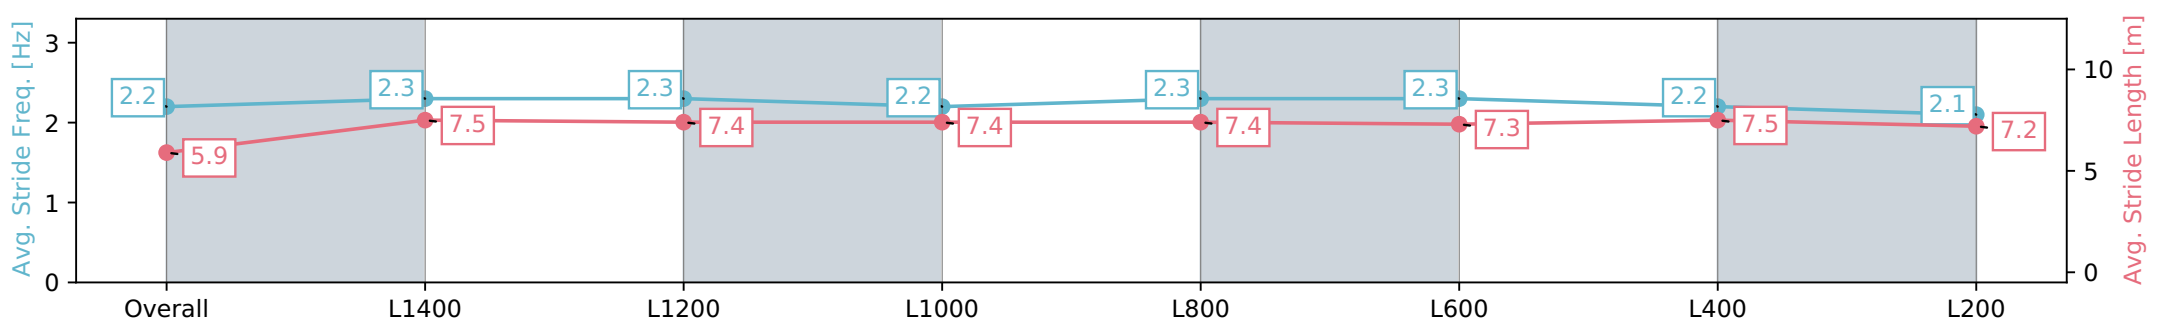

Morphettville SA - Professional

Race 1: Happy 21st Darcy Gluyas Handicap - 1600m

24 February 2024 - 12:27PM

Track Rating: Good 4, Weather: Fine, Rail Position: +8m 1200m-W/ Post; +5m Remainder. Sectional 610m

Section	Overall	L1400	L1200	L1000	L800	L600	L400	L200
Section Times	1:40.26 [7] (0:15.47)	1:24.79 [5] (0:11.72)	1:13.07 [5] (0:11.92)	1:01.15 [3] (0:11.98)	0:49.17 [2] (0:11.95)	0:37.22 [4] (0:12.06)	0:25.16 [7] (0:12.06)	0:13.10 [7] (0:13.10)
Average Speed [km/h]	46.6	61.7	60.8	60.1	60.9	61.0	60.0	55.0
Top Speed [km/h]	62.2	62.1	61.7	60.7	62.3	62.8	61.7	59.1
Avg. Dist. to Rail [m]	6.4	1.4	1.8	2.1	2.5	4.6	4.2	5.2
Avg. Stride Freq. [Hz]	2.2	2.3	2.3	2.2	2.3	2.3	2.2	2.1
Avg. Stride Length [m]	5.9	7.5	7.4	7.4	7.4	7.3	7.5	7.2