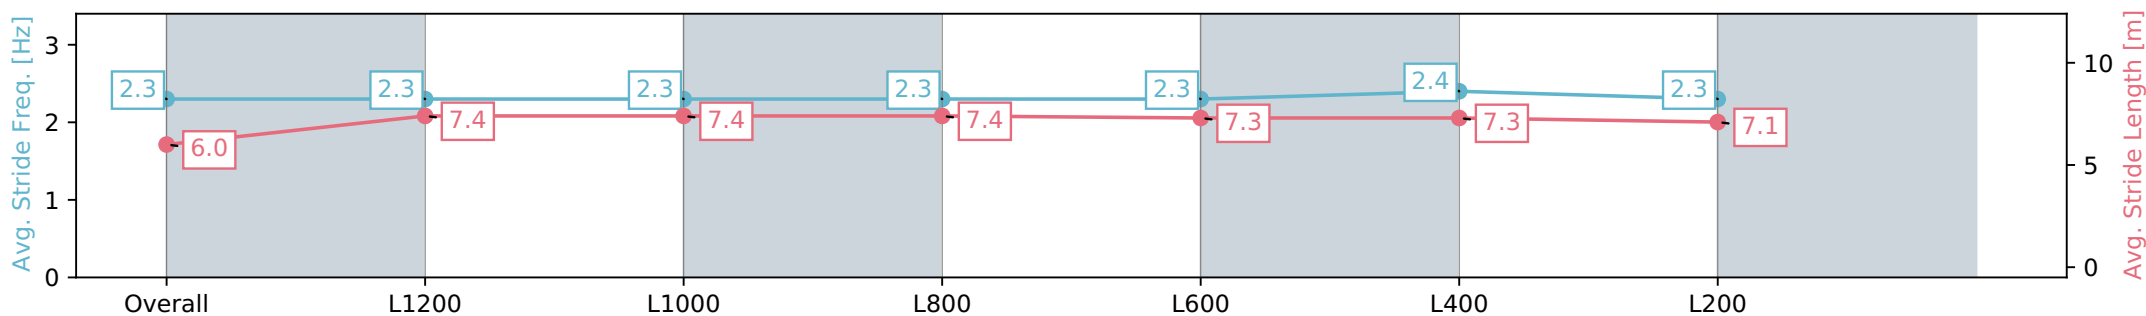

17 February 2024 - 5:20PM

Track Rating: Good 3, Weather: Fine, Rail Position: +3m 1000m-W/
Post, True Remainder, Sectional 604m

Section	Overall	L1200	L1000	L800	L600	L400	L200
Section Times	1:23.41 [1] (0:14.08)	1:09.33 [3] (0:11.07)	0:58.26 [4] (0:11.50)	0:46.76 [4] (0:11.25)	0:35.51 [4] (0:11.41)	0:24.10 [4] (0:11.65)	0:12.45 [2] (0:12.45)
Average Speed [km/h]	51.2	65.1	63.1	64.5	64.1	62.2	57.8
Top Speed [km/h]	65.4	66.1	64.0	65.2	64.6	63.5	61.4
Avg. Dist. to Rail [m]	6.9	1.9	1.5	2.7	3.0	3.3	3.0
Avg. Stride Freq. [Hz]	2.3	2.3	2.3	2.3	2.3	2.4	2.3
Avg. Stride Length [m]	6.0	7.4	7.4	7.4	7.4	7.3	7.1