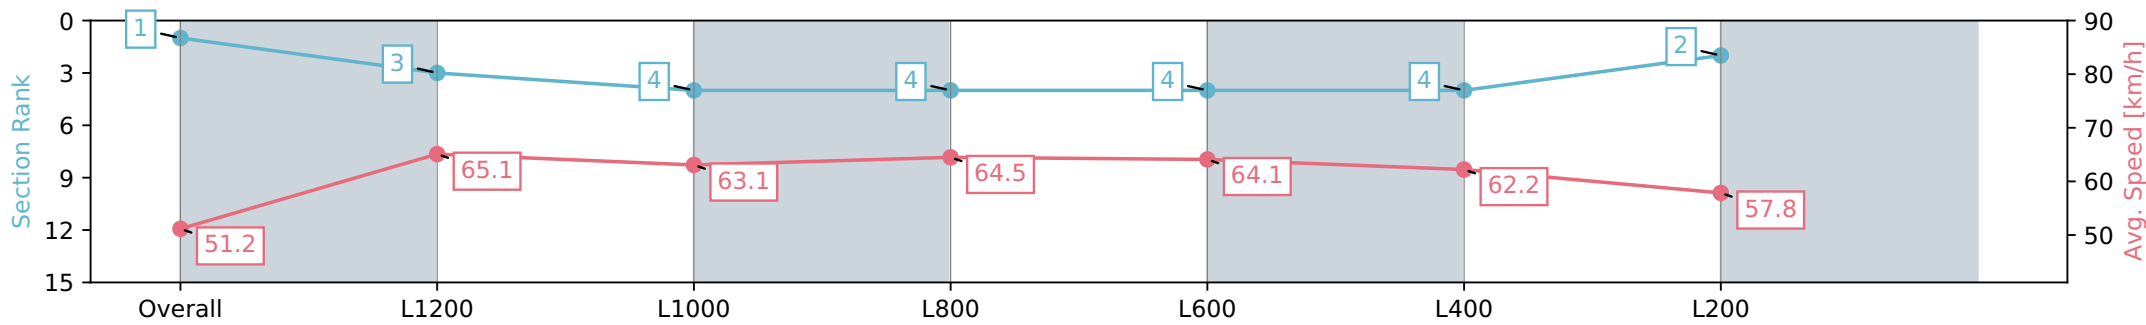

17 February 2024 - 5:20PM

Track Rating: Good 3, Weather: Fine, Rail Position: +3m 1000m-W/
Post, True Remainder, Sectional 604m

Section	Overall	L1200	L1000	L800	L600	L400	L200
Section Times	1:23.41 [1] (0:14.08)	1:09.33 [3] (0:11.07)	0:58.26 [4] (0:11.50)	0:46.76 [4] (0:11.25)	0:35.51 [4] (0:11.41)	0:24.10 [4] (0:11.65)	0:12.45 [2] (0:12.45)
Average Speed [km/h]	51.2	65.1	63.1	64.5	64.1	62.2	57.8
Top Speed [km/h]	65.4	66.1	64.0	65.2	64.6	63.5	61.4
Avg. Dist. to Rail [m]	6.9	1.9	1.5	2.7	3.0	3.3	3.0
Avg. Stride Freq. [Hz]	2.3	2.3	2.3	2.3	2.3	2.4	2.3
Avg. Stride Length [m]	6.0	7.4	7.4	7.4	7.4	7.3	7.1