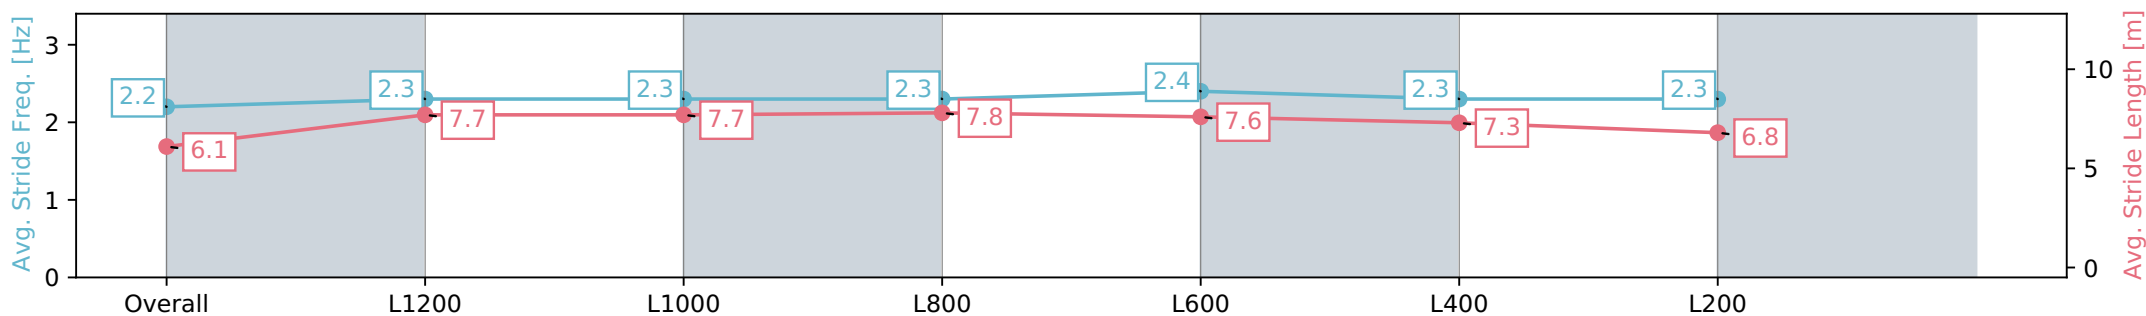

Section	Overall	L1200	L1000	L800	L600	L400	L200
Section Times	1:24.39 [6] (0:14.50)	1:09.89 [7] (0:11.08)	0:58.81 [8] (0:11.20)	0:47.61 [6] (0:11.27)	0:36.34 [6] (0:11.44)	0:24.90 [6] (0:11.90)	0:13.00 [6] (0:13.00)
Average Speed [km/h]	49.7	65.0	64.4	64.3	64.3	61.1	55.4
Top Speed [km/h]	63.0	66.1	65.8	65.2	65.1	63.4	58.8
Avg. Dist. to Rail [m]	5.3	1.5	0.7	2.3	3.9	5.0	6.2
Avg. Stride Freq. [Hz]	2.2	2.3	2.3	2.3	2.4	2.3	2.3
Avg. Stride Length [m]	6.1	7.7	7.7	7.8	7.6	7.3	6.8