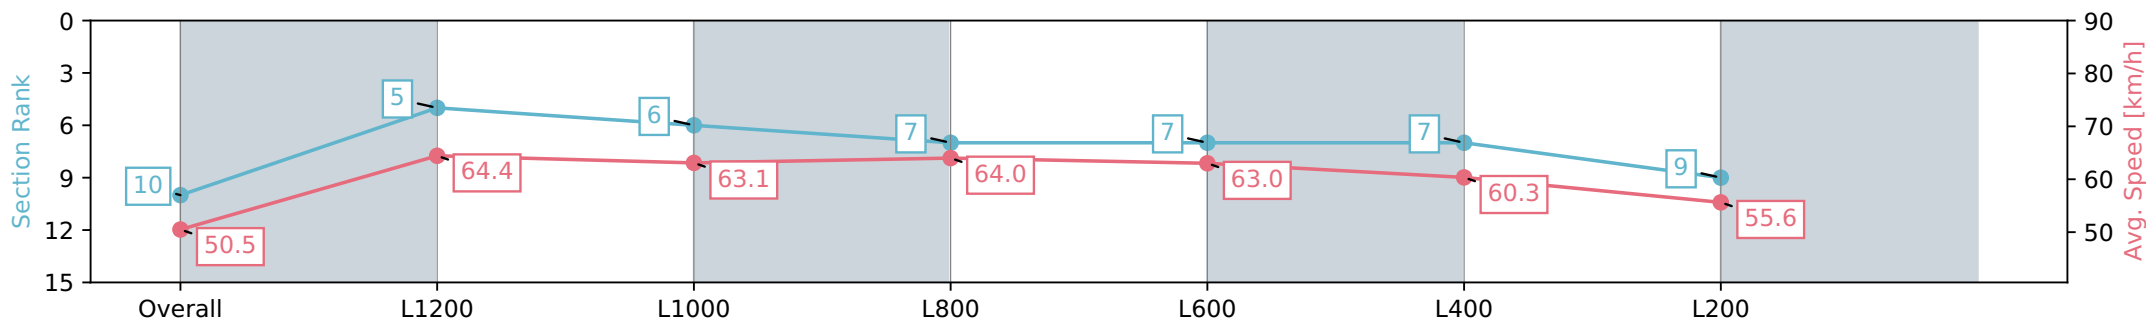

Horse/Jockey Name	IMPOSSIBLE ACTION
Finish Rank	10
Fastest Section Time (Section)	0:11.16 (L1200)
Top Speed [km/h] (Section)	64.8 (L800)
Race State	Finished

Morphettville Parks SA - Professional

Race 9: Fleurieu Milk Company Handicap - 1400m

17 February 2024 - 5:20PM

Track Rating: Good 3, Weather: Fine, Rail Position: +3m 1000m-W/
Post, True Remainder, Sectional 604m

Section	Overall	L1200	L1000	L800	L600	L400	L200
Section Times	1:24.62 [10] (0:14.26)	1:10.36 [5] (0:11.16)	0:59.20 [6] (0:11.45)	0:47.75 [7] (0:11.27)	0:36.48 [7] (0:11.54)	0:24.94 [7] (0:12.00)	0:12.94 [9] (0:12.94)
Average Speed [km/h]	50.5	64.4	63.1	64.0	63.0	60.3	55.6
Top Speed [km/h]	64.6	64.7	63.7	64.8	64.2	62.2	58.5
Avg. Dist. to Rail [m]	3.6	1.4	0.5	0.8	2.0	2.6	3.4
Avg. Stride Freq. [Hz]	2.3	2.3	2.3	2.3	2.3	2.3	2.2
Avg. Stride Length [m]	6.1	7.6	7.5	7.7	7.5	7.4	7.1

- [ ] Ranking at each section and finish
- -:-:- No data available at this section
- NA No data available