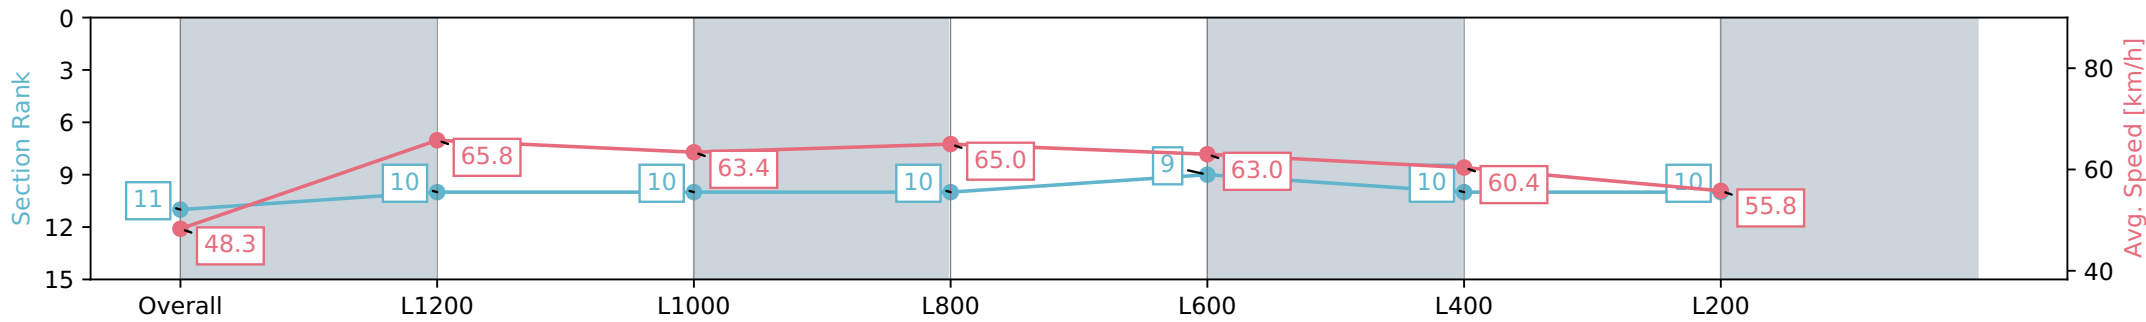

Horse/Jockey Name	MASTER AT ARMS
Finish Rank	11
Fastest Section Time (Section)	0:10.94 (L1200)
Top Speed [km/h] (Section)	66.6 (L1200)
Race State	Finished

Morphettville Parks SA - Professional

Race 9: Fleurieu Milk Company Handicap - 1400m

17 February 2024 - 5:20PM

Track Rating: Good 3, Weather: Fine, Rail Position: +3m 1000m-W/
Post, True Remainder, Sectional 604m

Section	Overall	L1200	L1000	L800	L600	L400	L200
Section Times	1:24.77 [11] (0:14.94)	1:09.83 [10] (0:10.94)	0:58.89 [10] (0:11.28)	0:47.60 [10] (0:11.15)	0:36.45 [9] (0:11.56)	0:24.88 [10] (0:11.95)	0:12.93 [10] (0:12.93)
Average Speed [km/h]	48.3	65.8	63.4	65.0	63.0	60.4	55.8
Top Speed [km/h]	64.1	66.6	65.3	65.7	64.1	61.5	59.1
Avg. Dist. to Rail [m]	7.1	1.3	1.0	1.4	2.5	1.3	2.0
Avg. Stride Freq. [Hz]	2.2	2.3	2.3	2.3	2.3	2.3	2.2
Avg. Stride Length [m]	6.0	7.8	7.8	7.7	7.5	7.3	7.0

- [ ] Ranking at each section and finish
- -:-:- No data available at this section
- NA No data available