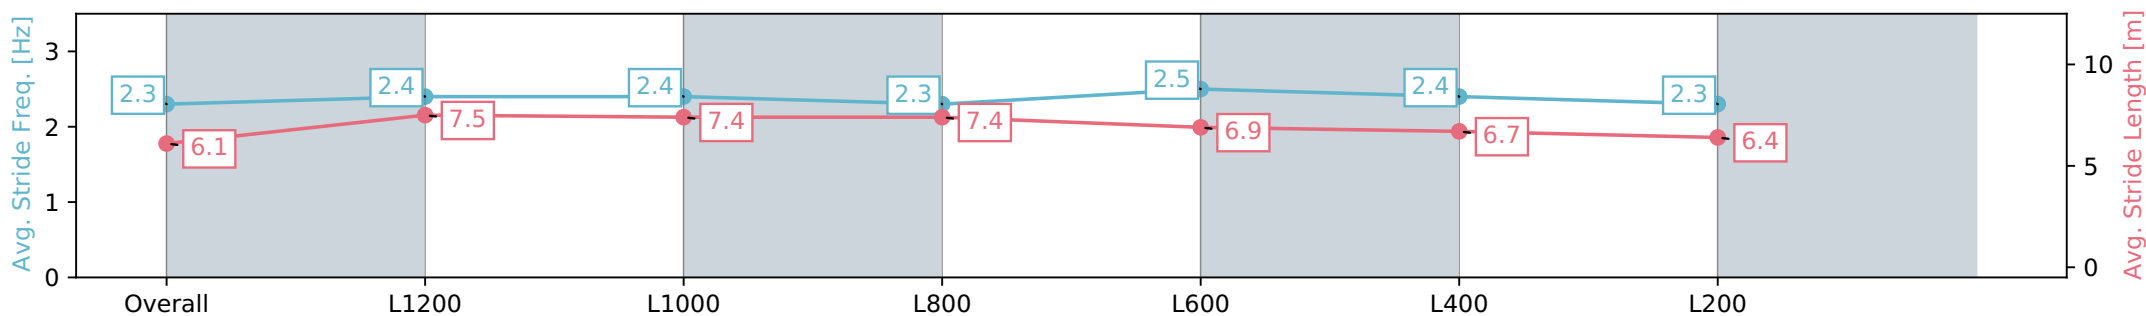

Horse/Jockey Name	I'M KENNY
Finish Rank	9
Fastest Section Time (Section)	0:10.89 (L1200)
Top Speed [km/h] (Section)	67.3 (Overall)
Race State	Finished

Morphettville Parks SA - Professional

Race 9: Fleurieu Milk Company Handicap - 1400m

17 February 2024 - 5:20PM

Track Rating: Good 3, Weather: Fine, Rail Position: +3m 1000m-W/
Post, True Remainder, Sectional 604m

Section	Overall	L1200	L1000	L800	L600	L400	L200
Section Times	1:24.57 [9] (0:13.76)	1:10.81 [2] (0:10.89)	0:59.92 [2] (0:11.46)	0:48.46 [2] (0:11.56)	0:36.89 [2] (0:11.52)	0:25.37 [2] (0:12.12)	0:13.25 [4] (0:13.25)
Average Speed [km/h]	52.3	66.1	62.7	62.4	62.8	59.5	54.3
Top Speed [km/h]	67.3	67.0	64.2	63.0	64.2	61.3	57.4
Avg. Dist. to Rail [m]	8.3	1.7	0.6	0.4	0.9	1.0	1.1
Avg. Stride Freq. [Hz]	2.3	2.4	2.4	2.3	2.5	2.4	2.3
Avg. Stride Length [m]	6.1	7.5	7.4	7.4	6.9	6.7	6.4

- [ ] Ranking at each section and finish
- -:-:- No data available at this section
- NA No data available