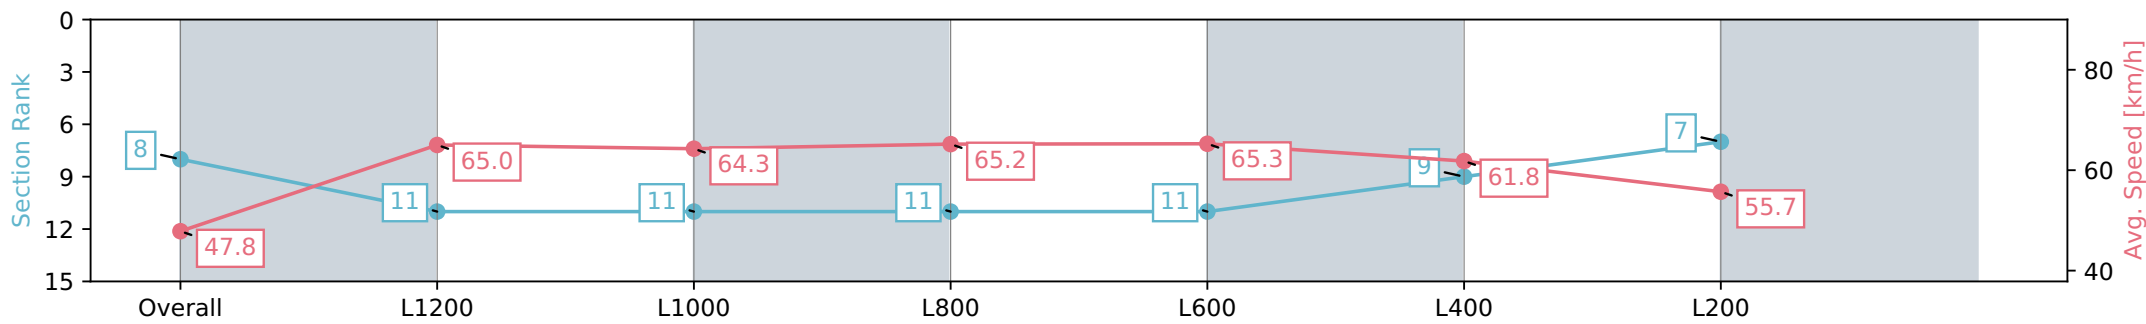

Section	Overall	L1200	L1000	L800	L600	L400	L200
Section Times	1:24.52 [8] (0:15.05)	1:09.47 [11] (0:11.08)	0:58.39 [11] (0:11.30)	0:47.09 [11] (0:11.14)	0:35.95 [11] (0:11.26)	0:24.69 [9] (0:11.74)	0:12.95 [7] (0:12.95)
Average Speed [km/h]	47.8	65.0	64.3	65.2	65.3	61.8	55.7
Top Speed [km/h]	63.2	65.6	65.2	65.7	65.8	64.6	59.4
Avg. Dist. to Rail [m]	2.6	1.6	2.1	3.3	3.7	5.0	7.2
Avg. Stride Freq. [Hz]	2.2	2.4	2.4	2.4	2.5	2.5	2.4
Avg. Stride Length [m]	5.8	7.2	7.1	7.2	7.4	6.9	6.6