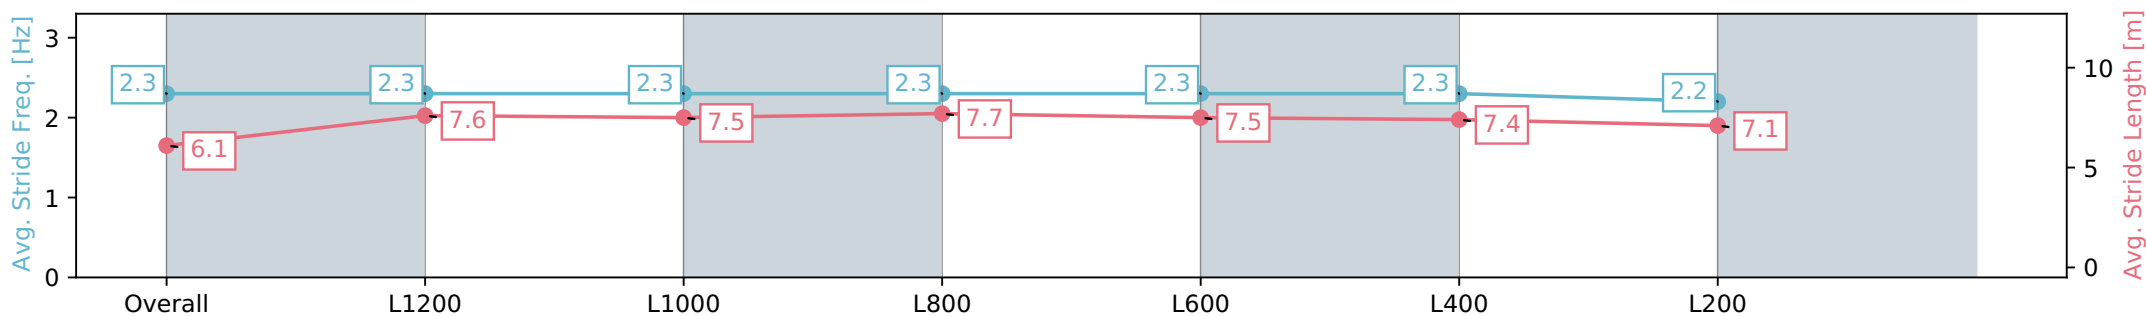

Horse/Jockey Name	IMPOSSIBLE ACTION
Finish Rank	10
Fastest Section Time (Section)	0:11.16 (L1200)
Top Speed [km/h] (Section)	64.8 (L800)
Race State	Finished

Morphettville Parks SA - Professional

Race 9: Fleurieu Milk Company Handicap - 1400m

17 February 2024 - 5:20PM

Track Rating: Good 3, Weather: Fine, Rail Position: +3m 1000m-W/
Post, True Remainder, Sectional 604m

Section	Overall	L1200	L1000	L800	L600	L400	L200
Section Times	1:24.62 [10] (0:14.26)	1:10.36 [5] (0:11.16)	0:59.20 [6] (0:11.45)	0:47.75 [7] (0:11.27)	0:36.48 [7] (0:11.54)	0:24.94 [7] (0:12.00)	0:12.94 [9] (0:12.94)
Average Speed [km/h]	50.5	64.4	63.1	64.0	63.0	60.3	55.6
Top Speed [km/h]	64.6	64.7	63.7	64.8	64.2	62.2	58.5
Avg. Dist. to Rail [m]	3.6	1.4	0.5	0.8	2.0	2.6	3.4
Avg. Stride Freq. [Hz]	2.3	2.3	2.3	2.3	2.3	2.3	2.2
Avg. Stride Length [m]	6.1	7.6	7.5	7.7	7.5	7.4	7.1

- [ ] Ranking at each section and finish
- -:-:- No data available at this section
- NA No data available