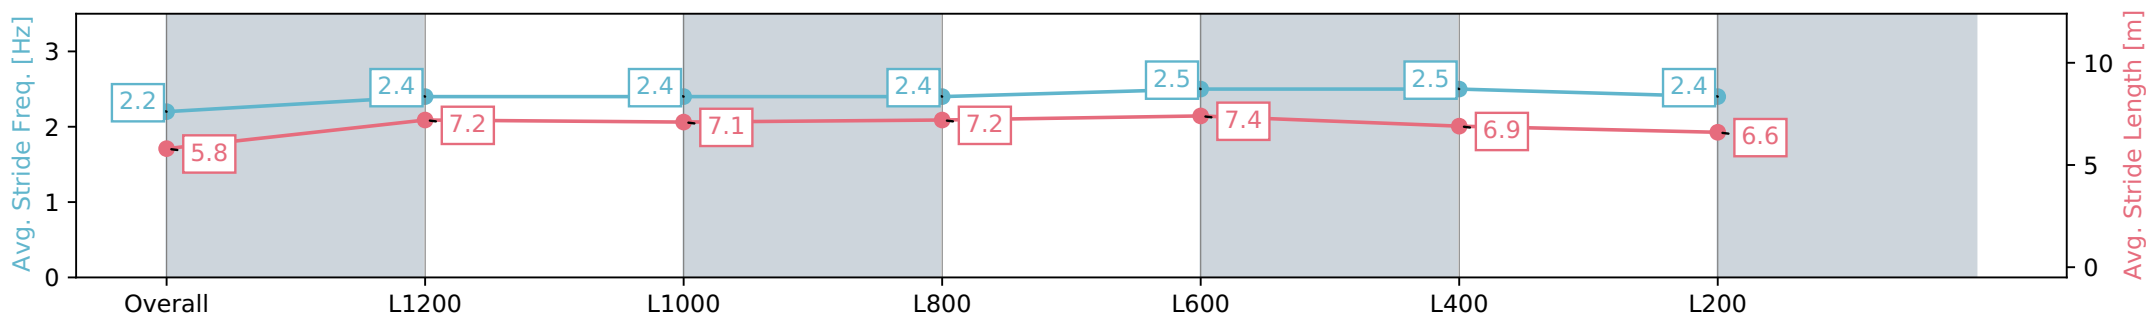

Section	Overall	L1200	L1000	L800	L600	L400	L200
Section Times	1:24.52 [8] (0:15.05)	1:09.47 [11] (0:11.08)	0:58.39 [11] (0:11.30)	0:47.09 [11] (0:11.14)	0:35.95 [11] (0:11.26)	0:24.69 [9] (0:11.74)	0:12.95 [7] (0:12.95)
Average Speed [km/h]	47.8	65.0	64.3	65.2	65.3	61.8	55.7
Top Speed [km/h]	63.2	65.6	65.2	65.7	65.8	64.6	59.4
Avg. Dist. to Rail [m]	2.6	1.6	2.1	3.3	3.7	5.0	7.2
Avg. Stride Freq. [Hz]	2.2	2.4	2.4	2.4	2.5	2.5	2.4
Avg. Stride Length [m]	5.8	7.2	7.1	7.2	7.4	6.9	6.6