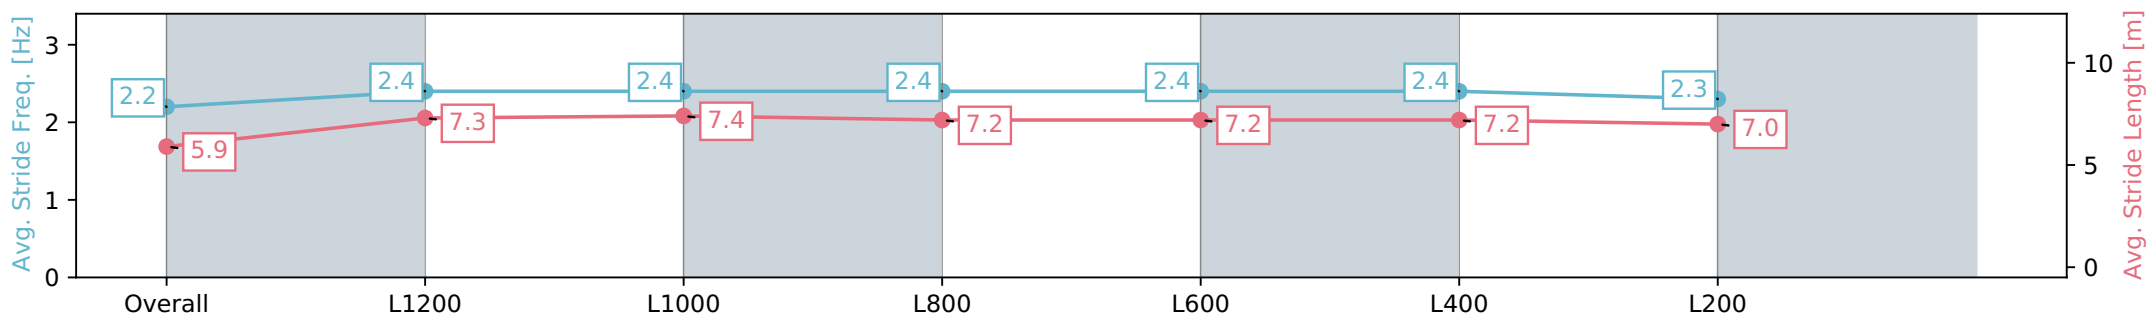

Section	Overall	L1200	L1000	L800	L600	L400	L200
Section Times	1:24.25 [4] (0:15.12)	1:09.13 [12] (0:11.19)	0:57.94 [12] (0:11.21)	0:46.73 [12] (0:11.10)	0:35.63 [12] (0:11.51)	0:24.12 [12] (0:11.74)	0:12.38 [12] (0:12.38)
Average Speed [km/h]	47.7	64.3	64.6	65.1	63.5	61.9	58.1
Top Speed [km/h]	64.2	64.8	65.5	65.8	65.0	63.0	61.9
Avg. Dist. to Rail [m]	4.2	2.2	1.1	2.1	2.8	4.1	5.6
Avg. Stride Freq. [Hz]	2.2	2.4	2.4	2.4	2.4	2.4	2.3
Avg. Stride Length [m]	5.9	7.3	7.4	7.2	7.2	7.2	7.0