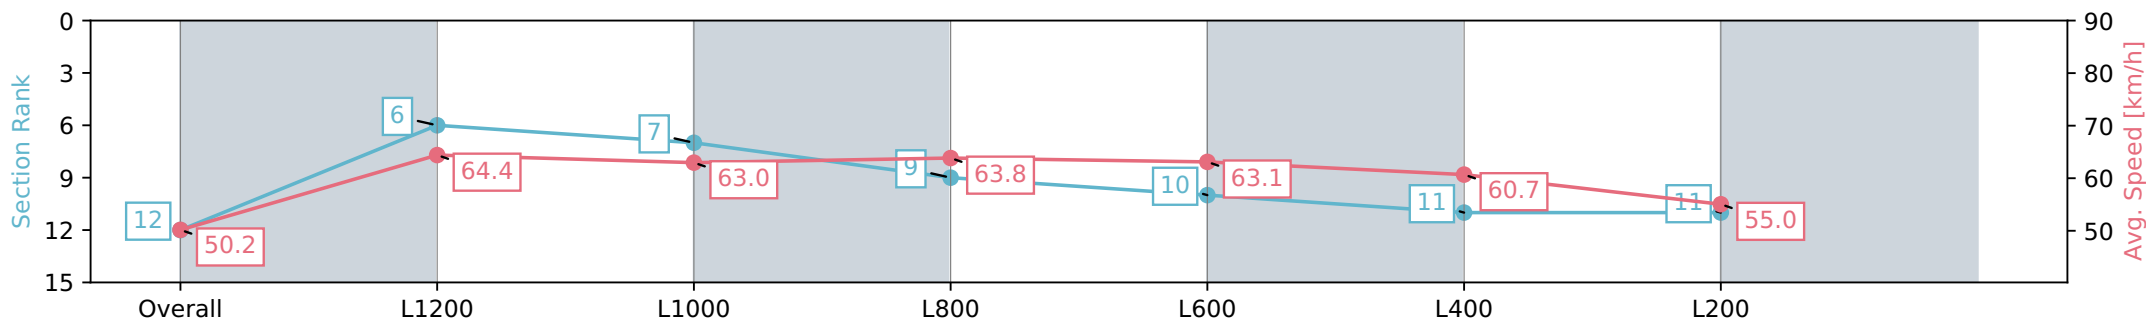

Horse/Jockey Name	SIRMAZE
Finish Rank	12
Fastest Section Time (Section)	0:11.20 (L1200)
Top Speed [km/h] (Section)	64.9 (L1200)
Race State	Finished

Morphettville Parks SA - Professional

Race 9: Fleurieu Milk Company Handicap - 1400m

17 February 2024 - 5:20PM

Track Rating: Good 3, Weather: Fine, Rail Position: +3m 1000m-W/
Post, True Remainder, Sectional 604m

Section	Overall	L1200	L1000	L800	L600	L400	L200
Section Times	1:24.93 [12] (0:14.35)	1:10.58 [6] (0:11.20)	0:59.38 [7] (0:11.50)	0:47.88 [9] (0:11.35)	0:36.53 [10] (0:11.55)	0:24.98 [11] (0:11.91)	0:13.07 [11] (0:13.07)
Average Speed [km/h]	50.2	64.4	63.0	63.8	63.1	60.7	55.0
Top Speed [km/h]	63.3	64.9	64.0	64.5	64.3	62.0	59.2
Avg. Dist. to Rail [m]	4.9	1.5	1.5	2.3	2.1	2.8	4.4
Avg. Stride Freq. [Hz]	2.2	2.3	2.2	2.3	2.3	2.3	2.2
Avg. Stride Length [m]	6.2	7.5	7.4	7.5	7.3	7.3	7.1

- [ ] Ranking at each section and finish
- -:-:- No data available at this section
- NA No data available