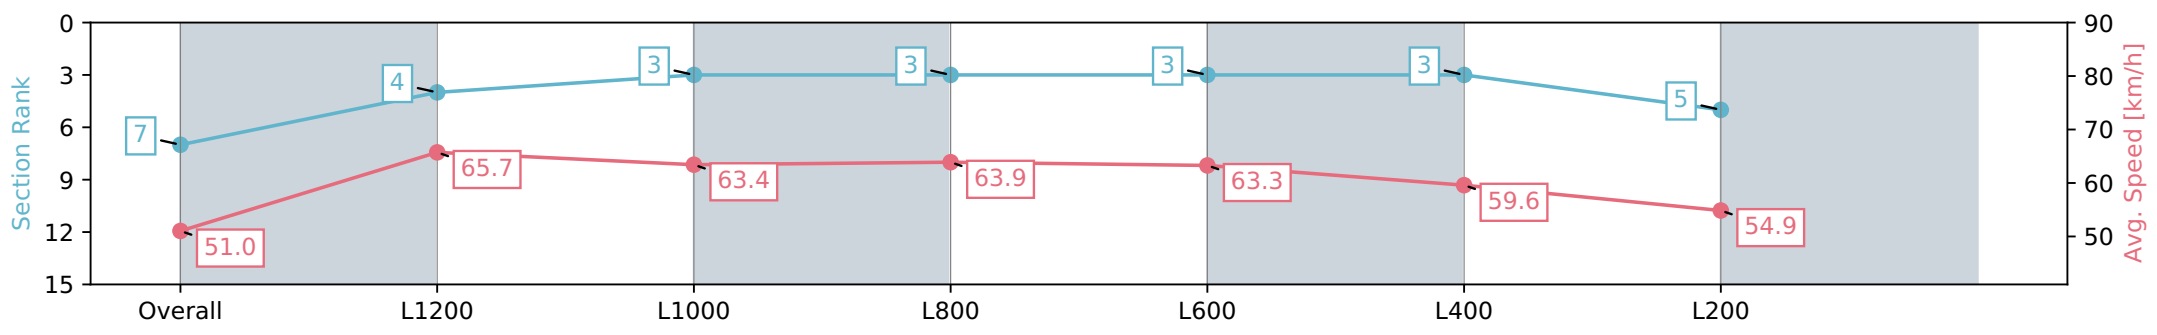

Section	Overall	L1200	L1000	L800	L600	L400	L200
Section Times	1:24.48 [7] (0:14.12)	1:10.36 [4] (0:10.94)	0:59.42 [3] (0:11.33)	0:48.09 [3] (0:11.31)	0:36.78 [3] (0:11.52)	0:25.26 [3] (0:12.14)	0:13.12 [5] (0:13.12)
Average Speed [km/h]	51.0	65.7	63.4	63.9	63.3	59.6	54.9
Top Speed [km/h]	65.8	66.9	64.1	64.8	65.2	61.1	58.0
Avg. Dist. to Rail [m]	1.7	1.0	0.8	1.0	2.3	2.3	2.5
Avg. Stride Freq. [Hz]	2.2	2.3	2.2	2.2	2.3	2.3	2.2
Avg. Stride Length [m]	6.4	8.0	7.9	7.8	7.6	7.3	7.0