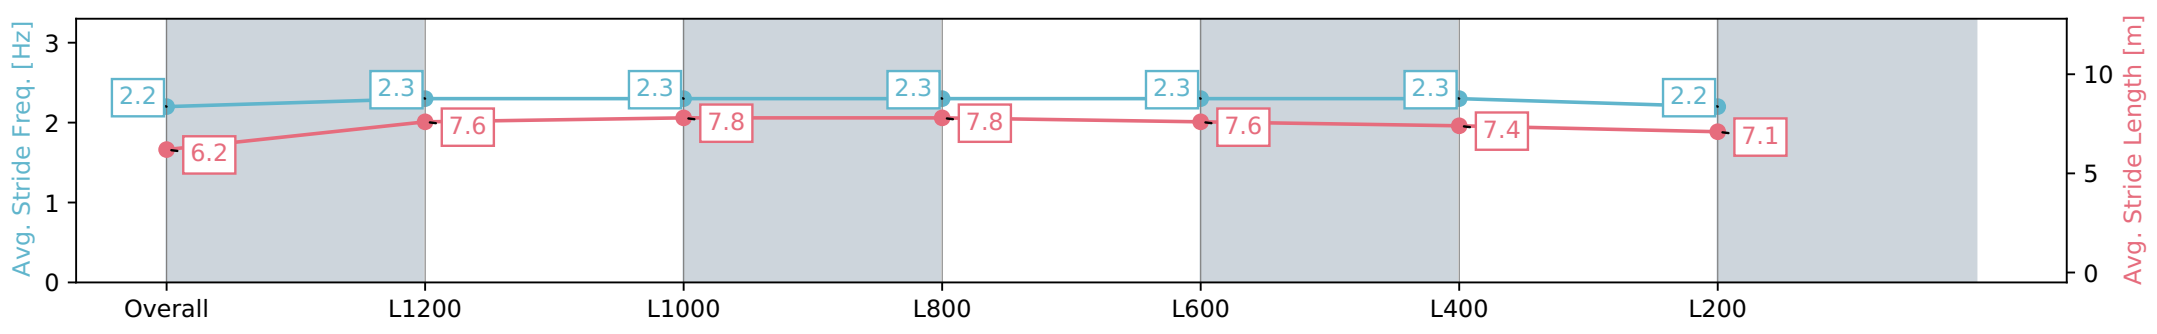

Section	Overall	L1200	L1000	L800	L600	L400	L200
Section Times	1:24.08 [3] (0:14.52)	1:09.56 [8] (0:10.89)	0:58.67 [5] (0:11.34)	0:47.33 [5] (0:11.20)	0:36.13 [5] (0:11.39)	0:24.74 [5] (0:11.97)	0:12.77 [3] (0:12.77)
Average Speed [km/h]	49.5	66.0	63.6	64.4	63.7	60.4	56.5
Top Speed [km/h]	65.3	67.7	64.5	65.4	65.5	62.1	59.6
Avg. Dist. to Rail [m]	2.9	0.9	0.8	0.8	1.6	3.1	4.2
Avg. Stride Freq. [Hz]	2.2	2.3	2.3	2.3	2.3	2.3	2.2
Avg. Stride Length [m]	6.2	7.6	7.8	7.8	7.6	7.4	7.1