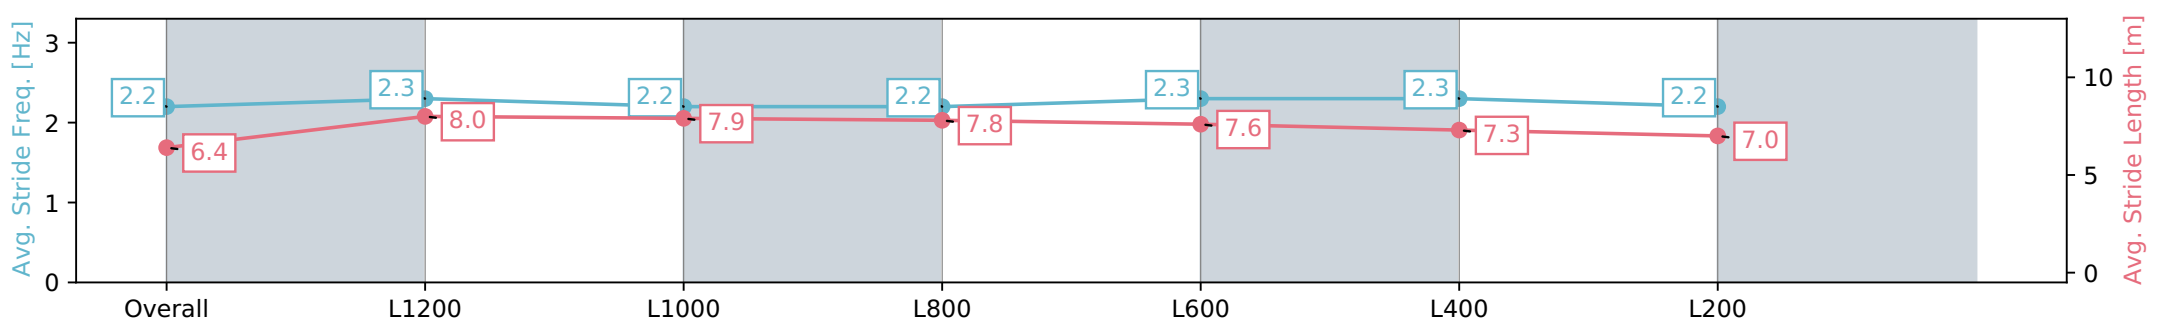

Section	Overall	L1200	L1000	L800	L600	L400	L200
Section Times	1:24.48 [7] (0:14.12)	1:10.36 [4] (0:10.94)	0:59.42 [3] (0:11.33)	0:48.09 [3] (0:11.31)	0:36.78 [3] (0:11.52)	0:25.26 [3] (0:12.14)	0:13.12 [5] (0:13.12)
Average Speed [km/h]	51.0	65.7	63.4	63.9	63.3	59.6	54.9
Top Speed [km/h]	65.8	66.9	64.1	64.8	65.2	61.1	58.0
Avg. Dist. to Rail [m]	1.7	1.0	0.8	1.0	2.3	2.3	2.5
Avg. Stride Freq. [Hz]	2.2	2.3	2.2	2.2	2.3	2.3	2.2
Avg. Stride Length [m]	6.4	8.0	7.9	7.8	7.6	7.3	7.0