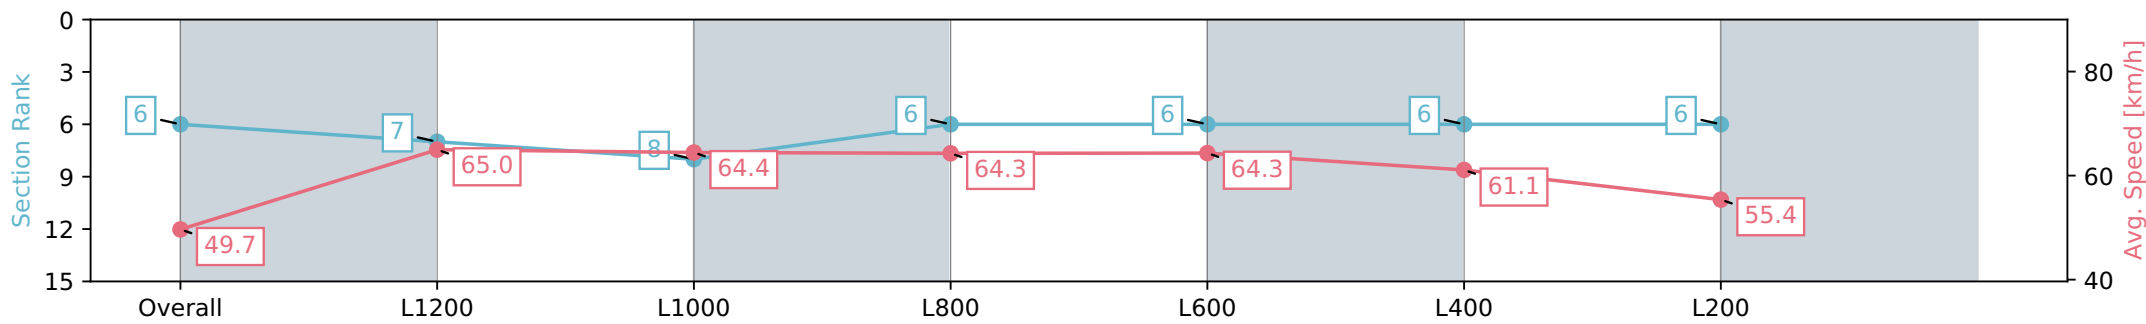

Section	Overall	L1200	L1000	L800	L600	L400	L200
Section Times	1:24.39 [6] (0:14.50)	1:09.89 [7] (0:11.08)	0:58.81 [8] (0:11.20)	0:47.61 [6] (0:11.27)	0:36.34 [6] (0:11.44)	0:24.90 [6] (0:11.90)	0:13.00 [6] (0:13.00)
Average Speed [km/h]	49.7	65.0	64.4	64.3	64.3	61.1	55.4
Top Speed [km/h]	63.0	66.1	65.8	65.2	65.1	63.4	58.8
Avg. Dist. to Rail [m]	5.3	1.5	0.7	2.3	3.9	5.0	6.2
Avg. Stride Freq. [Hz]	2.2	2.3	2.3	2.3	2.4	2.3	2.3
Avg. Stride Length [m]	6.1	7.7	7.7	7.8	7.6	7.3	6.8