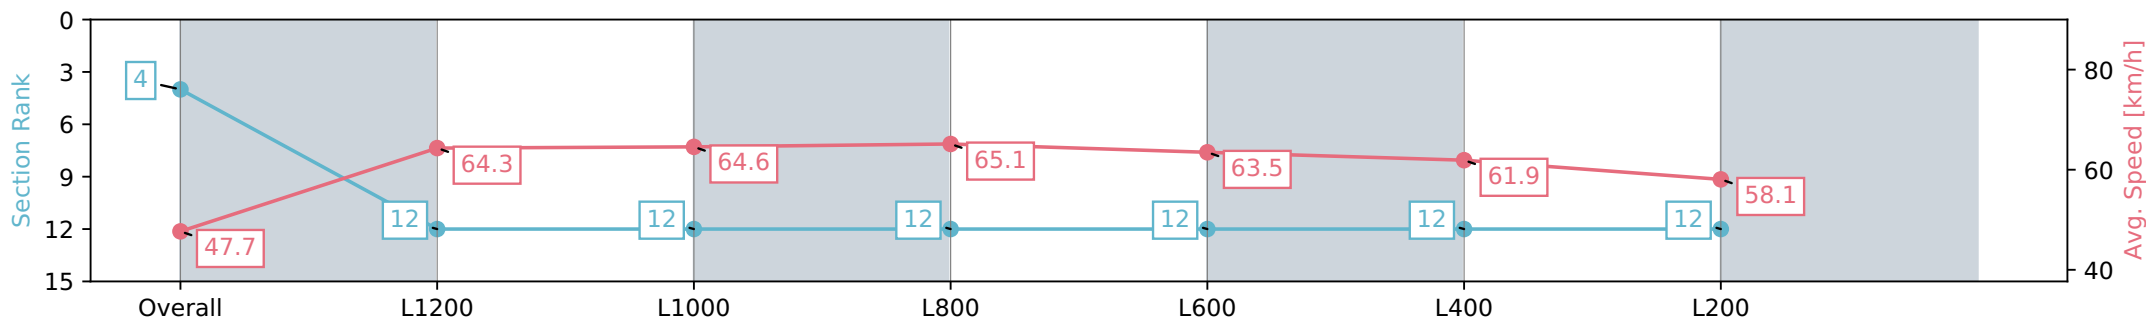

Section	Overall	L1200	L1000	L800	L600	L400	L200
Section Times	1:24.25 [4] (0:15.12)	1:09.13 [12] (0:11.19)	0:57.94 [12] (0:11.21)	0:46.73 [12] (0:11.10)	0:35.63 [12] (0:11.51)	0:24.12 [12] (0:11.74)	0:12.38 [12] (0:12.38)
Average Speed [km/h]	47.7	64.3	64.6	65.1	63.5	61.9	58.1
Top Speed [km/h]	64.2	64.8	65.5	65.8	65.0	63.0	61.9
Avg. Dist. to Rail [m]	4.2	2.2	1.1	2.1	2.8	4.1	5.6
Avg. Stride Freq. [Hz]	2.2	2.4	2.4	2.4	2.4	2.4	2.3
Avg. Stride Length [m]	5.9	7.3	7.4	7.2	7.2	7.2	7.0