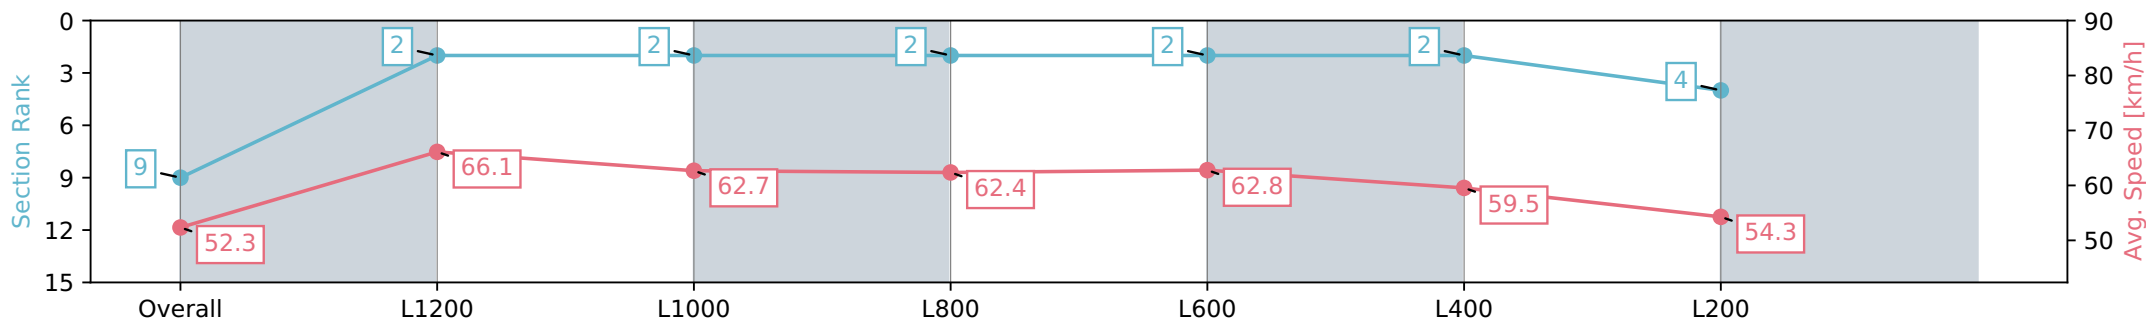

Horse/Jockey Name	I'M KENNY
Finish Rank	9
Fastest Section Time (Section)	0:10.89 (L1200)
Top Speed [km/h] (Section)	67.3 (Overall)
Race State	Finished

Morphettville Parks SA - Professional

Race 9: Fleurieu Milk Company Handicap - 1400m

17 February 2024 - 5:20PM

Track Rating: Good 3, Weather: Fine, Rail Position: +3m 1000m-W/
Post, True Remainder, Sectional 604m

Section	Overall	L1200	L1000	L800	L600	L400	L200
Section Times	1:24.57 [9] (0:13.76)	1:10.81 [2] (0:10.89)	0:59.92 [2] (0:11.46)	0:48.46 [2] (0:11.56)	0:36.89 [2] (0:11.52)	0:25.37 [2] (0:12.12)	0:13.25 [4] (0:13.25)
Average Speed [km/h]	52.3	66.1	62.7	62.4	62.8	59.5	54.3
Top Speed [km/h]	67.3	67.0	64.2	63.0	64.2	61.3	57.4
Avg. Dist. to Rail [m]	8.3	1.7	0.6	0.4	0.9	1.0	1.1
Avg. Stride Freq. [Hz]	2.3	2.4	2.4	2.3	2.5	2.4	2.3
Avg. Stride Length [m]	6.1	7.5	7.4	7.4	6.9	6.7	6.4

- [ ] Ranking at each section and finish
- -:-:- No data available at this section
- NA No data available