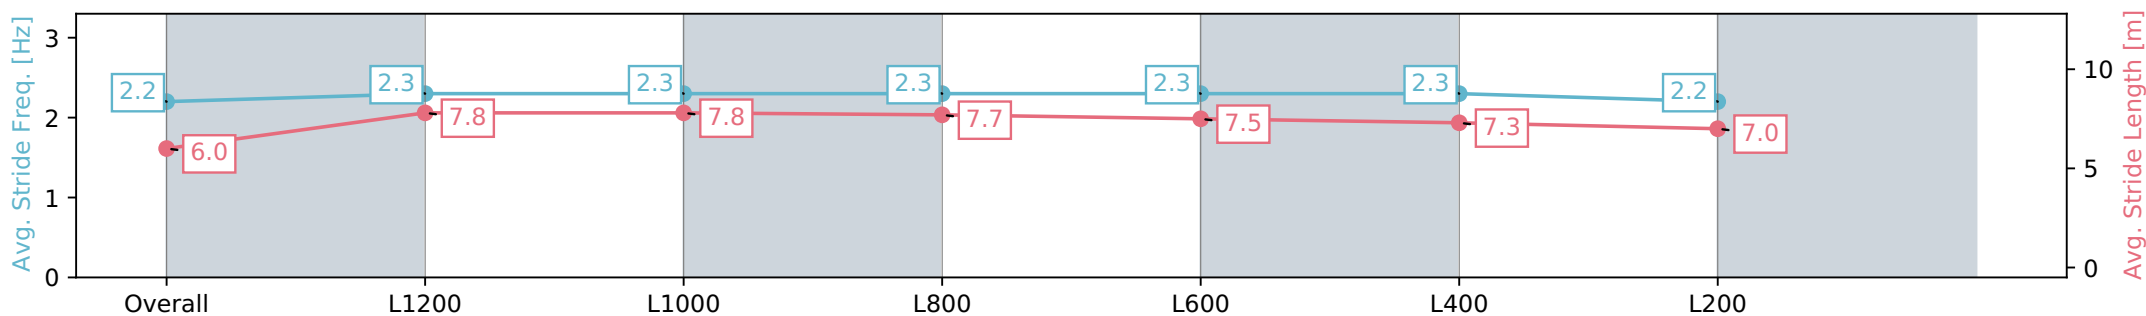

Horse/Jockey Name	MASTER AT ARMS
Finish Rank	11
Fastest Section Time (Section)	0:10.94 (L1200)
Top Speed [km/h] (Section)	66.6 (L1200)
Race State	Finished

Morphettville Parks SA - Professional

Race 9: Fleurieu Milk Company Handicap - 1400m

17 February 2024 - 5:20PM

Track Rating: Good 3, Weather: Fine, Rail Position: +3m 1000m-W/
Post, True Remainder, Sectional 604m

Section	Overall	L1200	L1000	L800	L600	L400	L200
Section Times	1:24.77 [11] (0:14.94)	1:09.83 [10] (0:10.94)	0:58.89 [10] (0:11.28)	0:47.60 [10] (0:11.15)	0:36.45 [9] (0:11.56)	0:24.88 [10] (0:11.95)	0:12.93 [10] (0:12.93)
Average Speed [km/h]	48.3	65.8	63.4	65.0	63.0	60.4	55.8
Top Speed [km/h]	64.1	66.6	65.3	65.7	64.1	61.5	59.1
Avg. Dist. to Rail [m]	7.1	1.3	1.0	1.4	2.5	1.3	2.0
Avg. Stride Freq. [Hz]	2.2	2.3	2.3	2.3	2.3	2.3	2.2
Avg. Stride Length [m]	6.0	7.8	7.8	7.7	7.5	7.3	7.0

- [ ] Ranking at each section and finish
- -:-:- No data available at this section
- NA No data available