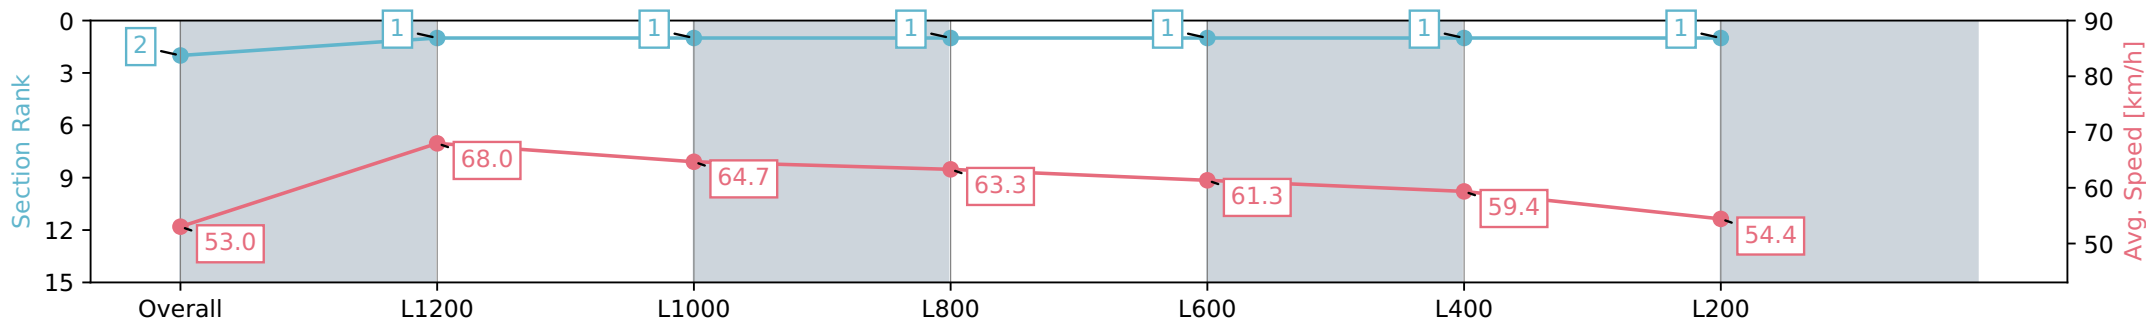

Section	Overall	L1200	L1000	L800	L600	L400	L200
Section Times	1:23.87 [2] (0:13.59)	1:10.28 [1] (0:10.57)	0:59.70 [1] (0:11.05)	0:48.65 [1] (0:11.37)	0:37.28 [1] (0:11.84)	0:25.44 [1] (0:12.20)	0:13.24 [1] (0:13.24)
Average Speed [km/h]	53.0	68.0	64.7	63.3	61.3	59.4	54.4
Top Speed [km/h]	69.3	69.4	66.0	64.2	62.4	60.3	57.7
Avg. Dist. to Rail [m]	7.0	2.2	1.5	0.4	1.8	2.1	1.1
Avg. Stride Freq. [Hz]	2.3	2.4	2.3	2.3	2.2	2.2	2.2
Avg. Stride Length [m]	6.2	7.9	7.8	7.6	7.6	7.3	6.8