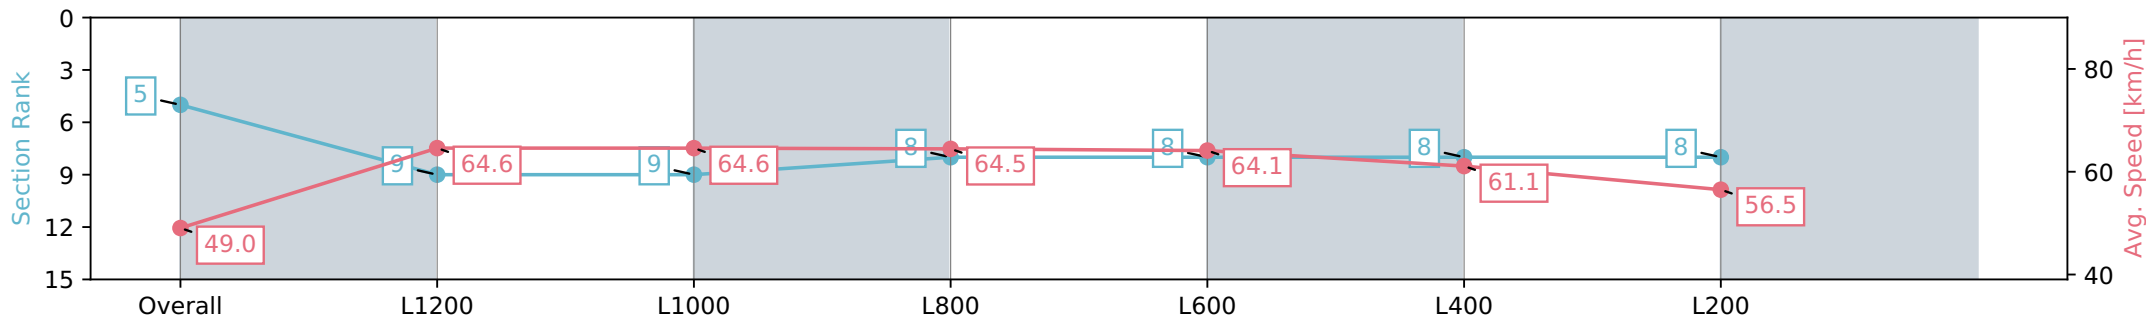

Section	Overall	L1200	L1000	L800	L600	L400	L200
Section Times	1:24.34 [5] (0:14.70)	1:09.64 [9] (0:11.12)	0:58.52 [9] (0:11.22)	0:47.30 [8] (0:11.24)	0:36.06 [8] (0:11.43)	0:24.63 [8] (0:11.90)	0:12.73 [8] (0:12.73)
Average Speed [km/h]	49.0	64.6	64.6	64.5	64.1	61.1	56.5
Top Speed [km/h]	63.1	65.4	65.2	65.4	64.8	62.4	59.1
Avg. Dist. to Rail [m]	7.0	1.4	1.4	2.3	3.2	3.8	4.1
Avg. Stride Freq. [Hz]	2.2	2.4	2.4	2.4	2.4	2.4	2.3
Avg. Stride Length [m]	6.1	7.5	7.5	7.5	7.4	7.1	7.0