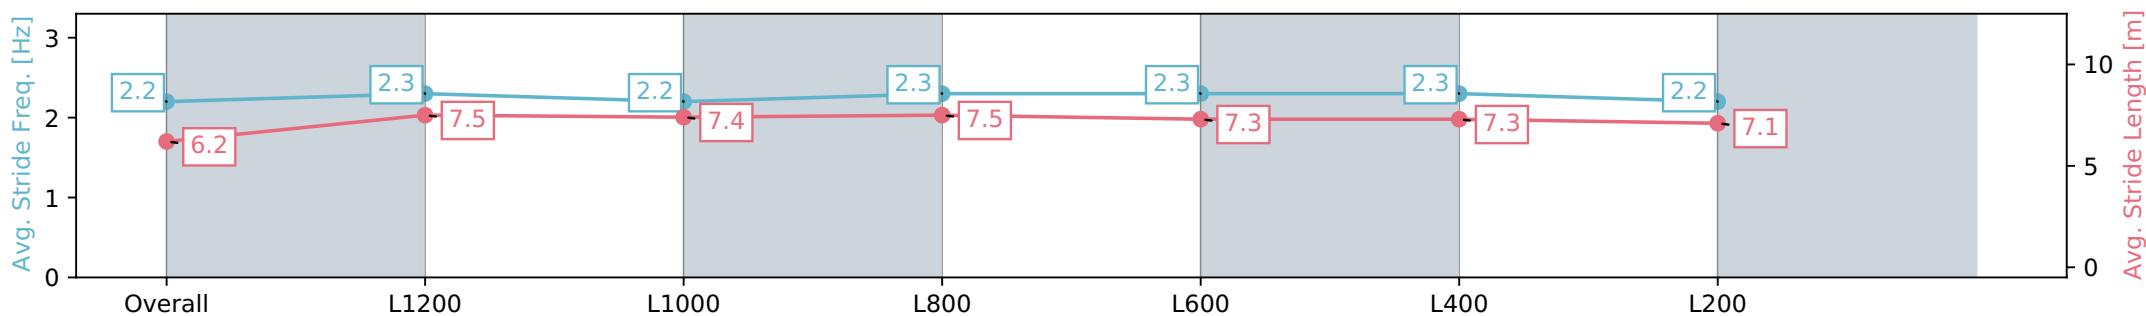

Horse/Jockey Name	SIRMAZE
Finish Rank	12
Fastest Section Time (Section)	0:11.20 (L1200)
Top Speed [km/h] (Section)	64.9 (L1200)
Race State	Finished

Morphettville Parks SA - Professional

Race 9: Fleurieu Milk Company Handicap - 1400m

17 February 2024 - 5:20PM

Track Rating: Good 3, Weather: Fine, Rail Position: +3m 1000m-W/
Post, True Remainder, Sectional 604m

Section	Overall	L1200	L1000	L800	L600	L400	L200
Section Times	1:24.93 [12] (0:14.35)	1:10.58 [6] (0:11.20)	0:59.38 [7] (0:11.50)	0:47.88 [9] (0:11.35)	0:36.53 [10] (0:11.55)	0:24.98 [11] (0:11.91)	0:13.07 [11] (0:13.07)
Average Speed [km/h]	50.2	64.4	63.0	63.8	63.1	60.7	55.0
Top Speed [km/h]	63.3	64.9	64.0	64.5	64.3	62.0	59.2
Avg. Dist. to Rail [m]	4.9	1.5	1.5	2.3	2.1	2.8	4.4
Avg. Stride Freq. [Hz]	2.2	2.3	2.2	2.3	2.3	2.3	2.2
Avg. Stride Length [m]	6.2	7.5	7.4	7.5	7.3	7.3	7.1

- [ ] Ranking at each section and finish
- -:-:- No data available at this section
- NA No data available