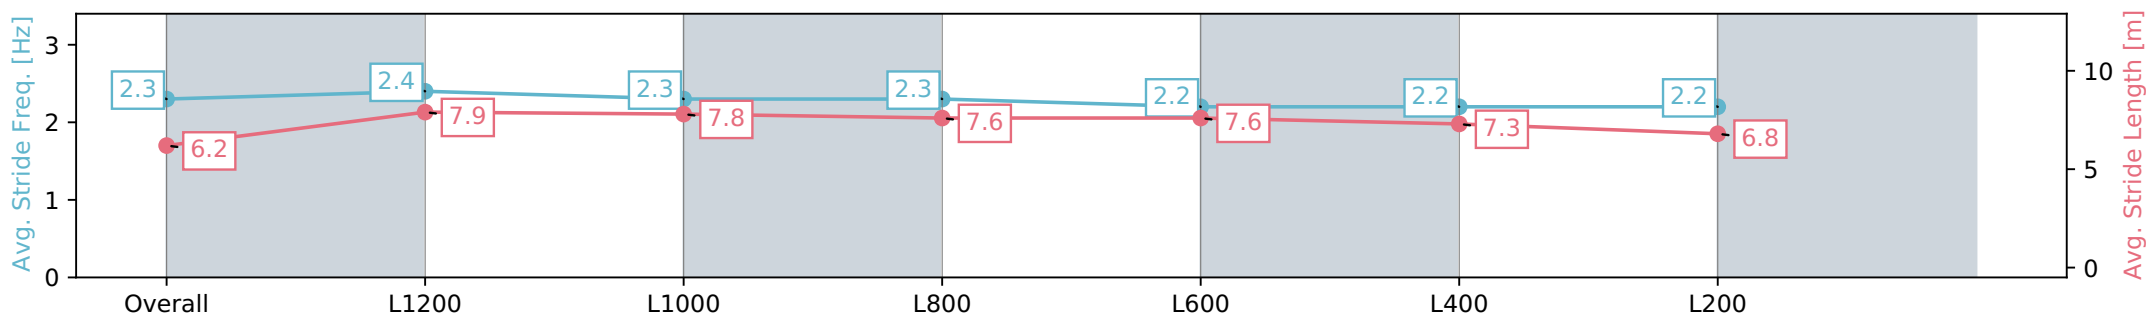

Section	Overall	L1200	L1000	L800	L600	L400	L200
Section Times	1:23.87 [2] (0:13.59)	1:10.28 [1] (0:10.57)	0:59.70 [1] (0:11.05)	0:48.65 [1] (0:11.37)	0:37.28 [1] (0:11.84)	0:25.44 [1] (0:12.20)	0:13.24 [1] (0:13.24)
Average Speed [km/h]	53.0	68.0	64.7	63.3	61.3	59.4	54.4
Top Speed [km/h]	69.3	69.4	66.0	64.2	62.4	60.3	57.7
Avg. Dist. to Rail [m]	7.0	2.2	1.5	0.4	1.8	2.1	1.1
Avg. Stride Freq. [Hz]	2.3	2.4	2.3	2.3	2.2	2.2	2.2
Avg. Stride Length [m]	6.2	7.9	7.8	7.6	7.6	7.3	6.8