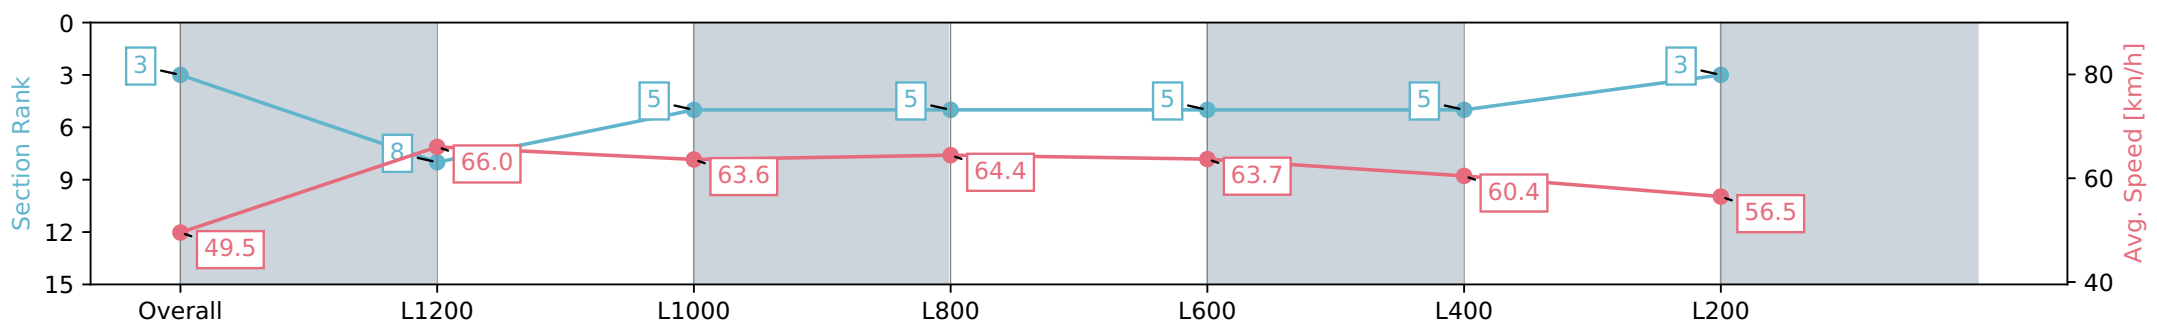

Section	Overall	L1200	L1000	L800	L600	L400	L200
Section Times	1:24.08 [3] (0:14.52)	1:09.56 [8] (0:10.89)	0:58.67 [5] (0:11.34)	0:47.33 [5] (0:11.20)	0:36.13 [5] (0:11.39)	0:24.74 [5] (0:11.97)	0:12.77 [3] (0:12.77)
Average Speed [km/h]	49.5	66.0	63.6	64.4	63.7	60.4	56.5
Top Speed [km/h]	65.3	67.7	64.5	65.4	65.5	62.1	59.6
Avg. Dist. to Rail [m]	2.9	0.9	0.8	0.8	1.6	3.1	4.2
Avg. Stride Freq. [Hz]	2.2	2.3	2.3	2.3	2.3	2.3	2.2
Avg. Stride Length [m]	6.2	7.6	7.8	7.8	7.6	7.4	7.1