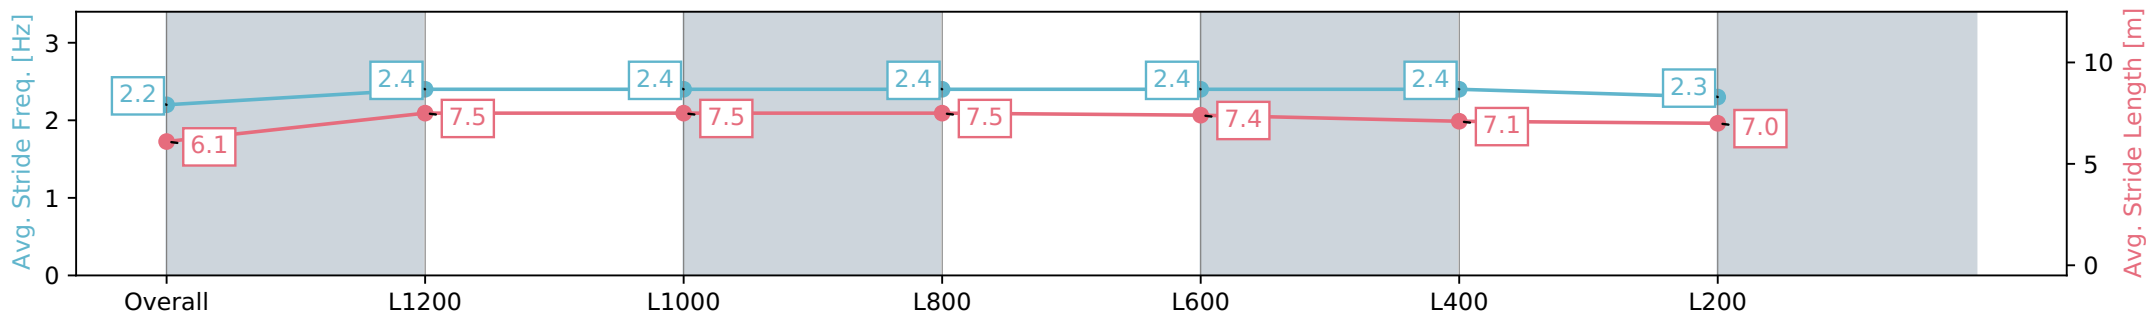

Section	Overall	L1200	L1000	L800	L600	L400	L200
Section Times	1:24.34 [5] (0:14.70)	1:09.64 [9] (0:11.12)	0:58.52 [9] (0:11.22)	0:47.30 [8] (0:11.24)	0:36.06 [8] (0:11.43)	0:24.63 [8] (0:11.90)	0:12.73 [8] (0:12.73)
Average Speed [km/h]	49.0	64.6	64.6	64.5	64.1	61.1	56.5
Top Speed [km/h]	63.1	65.4	65.2	65.4	64.8	62.4	59.1
Avg. Dist. to Rail [m]	7.0	1.4	1.4	2.3	3.2	3.8	4.1
Avg. Stride Freq. [Hz]	2.2	2.4	2.4	2.4	2.4	2.4	2.3
Avg. Stride Length [m]	6.1	7.5	7.5	7.5	7.4	7.1	7.0