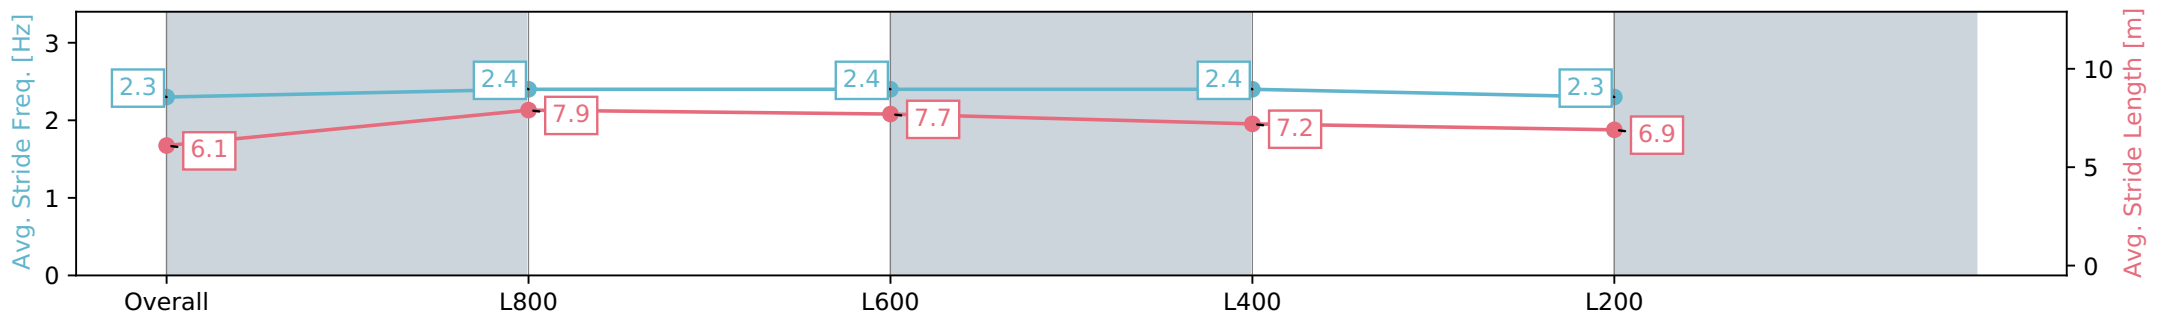

Section	Overall	L1000	L800	L600	L400
Section Times	0:58.66 [6] (0:13.87)	0:44.79 [7] (0:10.53)	0:34.26 [6] (0:10.79)	0:23.47 [7] (0:11.39)	0:12.08 [8] (0:12.08)
Average Speed [km/h]	52.0	68.8	67.9	63.6	59.4
Top Speed [km/h]	68.8	69.7	68.7	65.9	61.8
Avg. Dist. to Rail [m]	10.0	4.4	2.8	5.4	7.1
Avg. Stride Freq. [Hz]	2.3	2.4	2.4	2.4	2.3
Avg. Stride Length [m]	6.1	7.9	7.7	7.2	6.9