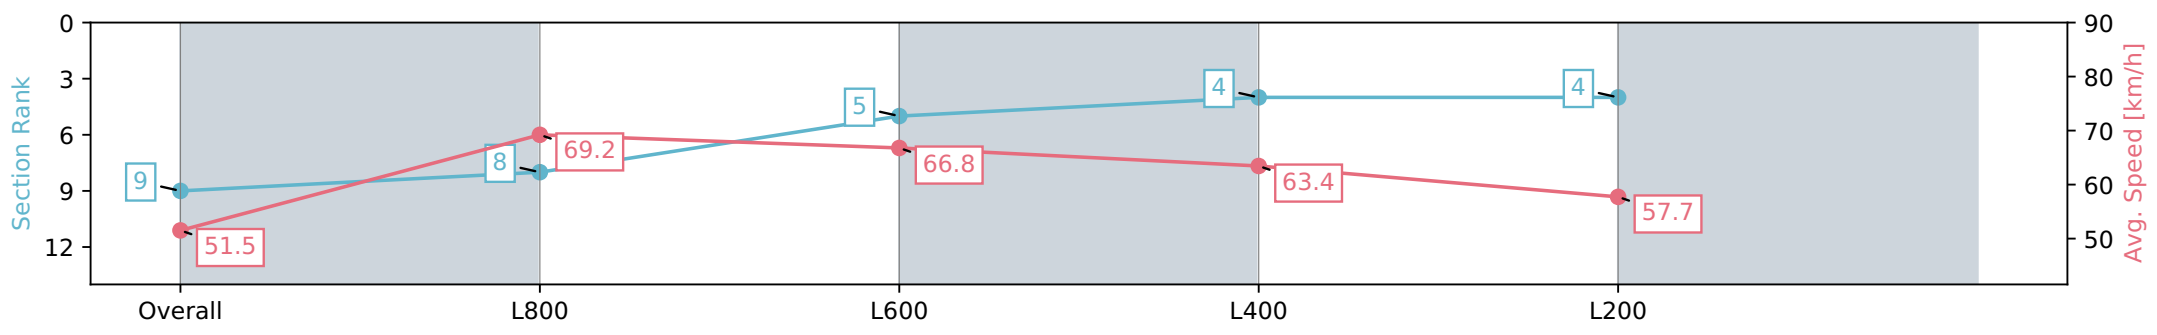

Section	Overall	L1000	L800	L600	L400
Section Times	0:58.81 [9] (0:13.89)	0:44.92 [8] (0:10.40)	0:34.52 [5] (0:10.74)	0:23.78 [4] (0:11.37)	0:12.41 [4] (0:12.41)
Average Speed [km/h]	51.5	69.2	66.8	63.4	57.7
Top Speed [km/h]	69.5	70.6	68.1	66.2	60.5
Avg. Dist. to Rail [m]	4.4	1.4	0.6	0.9	0.8
Avg. Stride Freq. [Hz]	2.4	2.5	2.4	2.4	2.3
Avg. Stride Length [m]	5.9	7.6	7.6	7.2	6.7