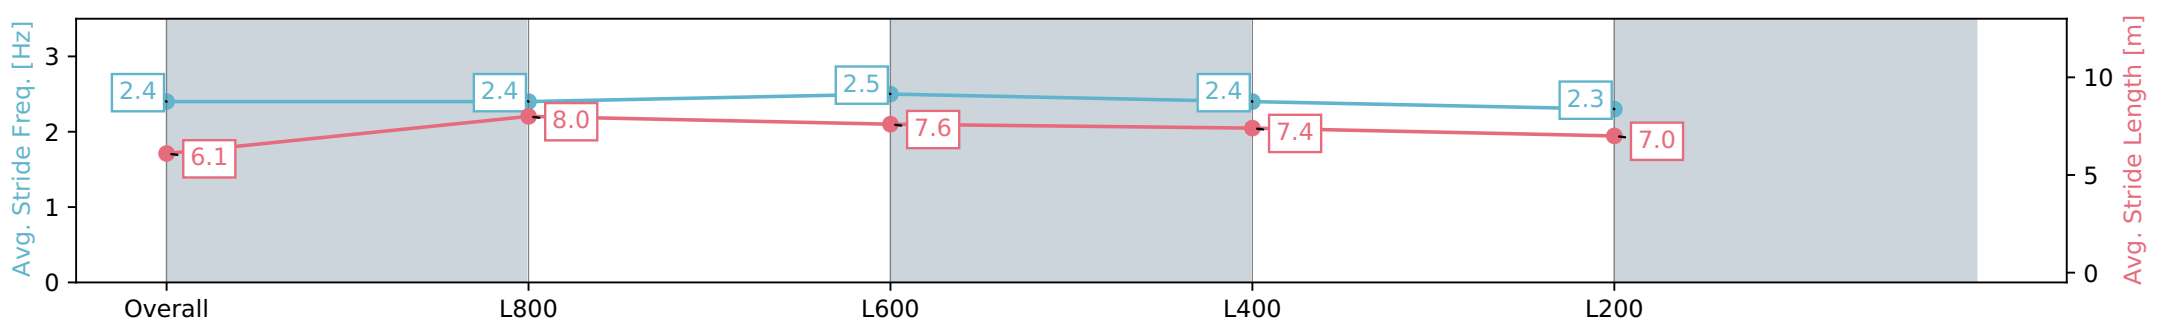

Section	Overall	L1000	L800	L600	L400
Section Times	0:58.04 [2] (0:13.67)	0:44.37 [1] (0:10.26)	0:34.11 [1] (0:10.64)	0:23.47 [1] (0:11.25)	0:12.22 [1] (0:12.22)
Average Speed [km/h]	52.8	70.2	67.3	64.0	58.9
Top Speed [km/h]	71.1	71.0	69.6	65.7	61.0
Avg. Dist. to Rail [m]	5.1	1.4	0.8	1.4	3.5
Avg. Stride Freq. [Hz]	2.4	2.4	2.5	2.4	2.3
Avg. Stride Length [m]	6.1	8.0	7.6	7.4	7.0