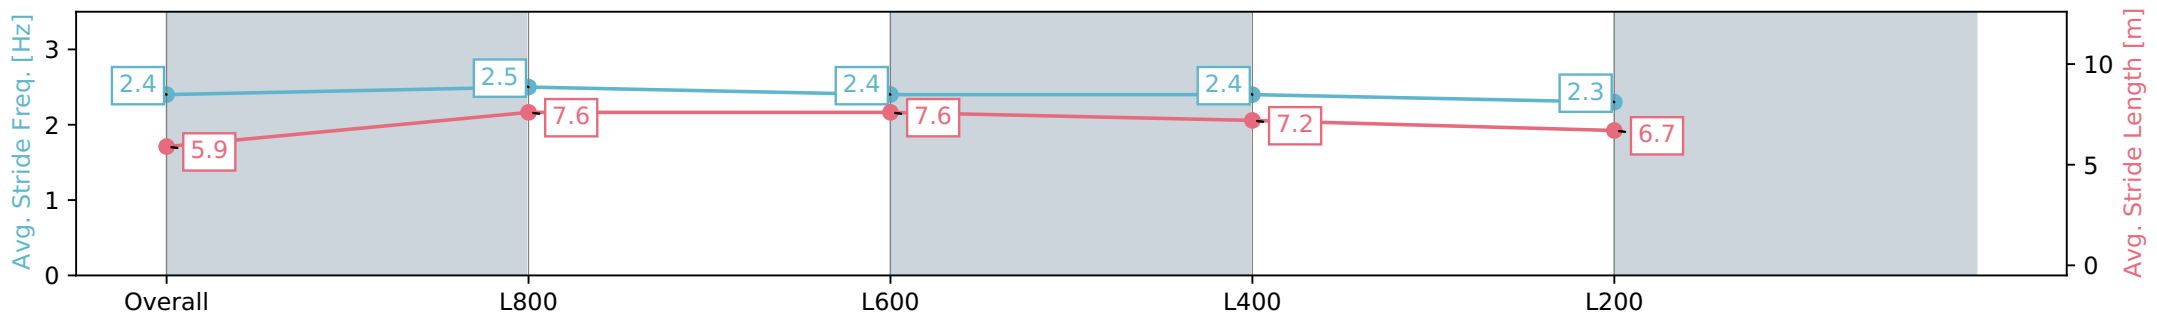

Section	Overall	L1000	L800	L600	L400
Section Times	0:58.81 [9] (0:13.89)	0:44.92 [8] (0:10.40)	0:34.52 [5] (0:10.74)	0:23.78 [4] (0:11.37)	0:12.41 [4] (0:12.41)
Average Speed [km/h]	51.5	69.2	66.8	63.4	57.7
Top Speed [km/h]	69.5	70.6	68.1	66.2	60.5
Avg. Dist. to Rail [m]	4.4	1.4	0.6	0.9	0.8
Avg. Stride Freq. [Hz]	2.4	2.5	2.4	2.4	2.3
Avg. Stride Length [m]	5.9	7.6	7.6	7.2	6.7