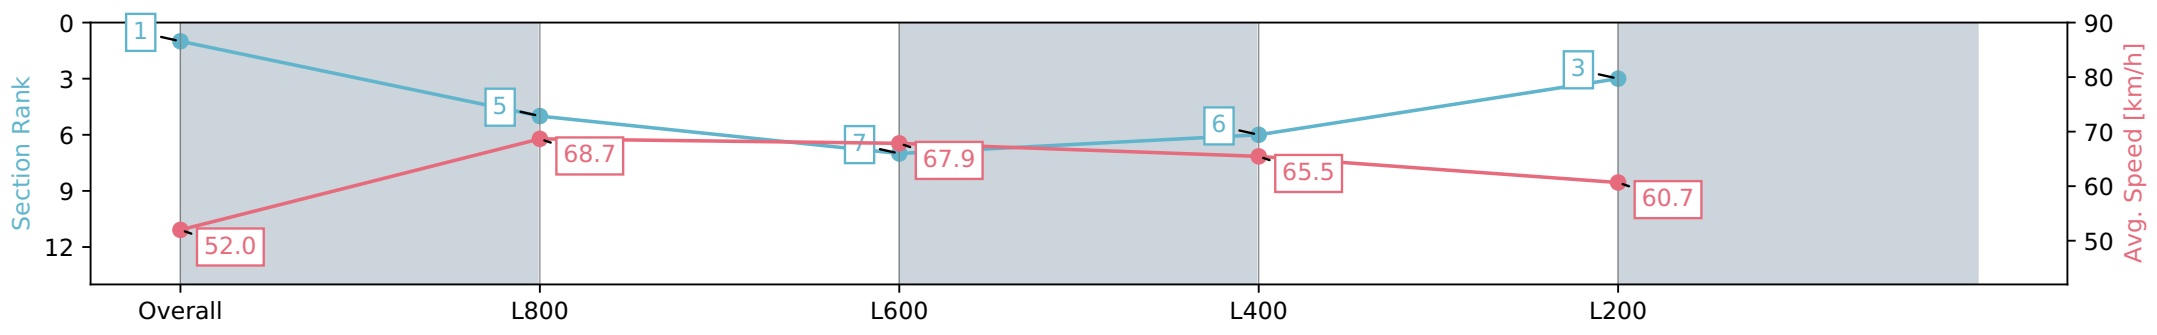

17 February 2024 - 4:38PM

Track Rating: Good 3, Weather: Fine, Rail Position: +3m 1000m-W/
Post, True Remainder, Sectional 604m

Section	Overall	L1000	L800	L600	L400
Section Times	0:58.02 [1] (0:13.85)	0:44.17 [5] (0:10.55)	0:33.62 [7] (0:10.75)	0:22.87 [6] (0:11.05)	0:11.82 [3] (0:11.82)
Average Speed [km/h]	52.0	68.7	67.9	65.5	60.7
Top Speed [km/h]	69.8	69.1	68.7	67.4	62.9
Avg. Dist. to Rail [m]	3.1	2.1	2.1	3.5	5.0
Avg. Stride Freq. [Hz]	2.3	2.4	2.4	2.4	2.3
Avg. Stride Length [m]	6.1	7.6	7.8	7.6	7.2