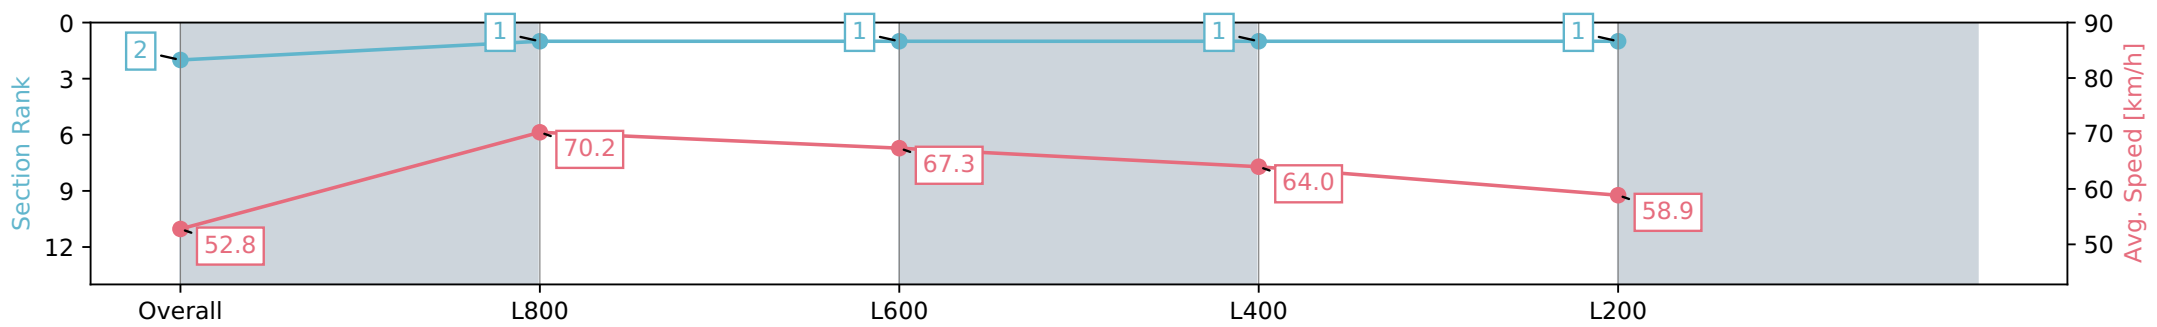

Section	Overall	L1000	L800	L600	L400
Section Times	0:58.04 [2] (0:13.67)	0:44.37 [1] (0:10.26)	0:34.11 [1] (0:10.64)	0:23.47 [1] (0:11.25)	0:12.22 [1] (0:12.22)
Average Speed [km/h]	52.8	70.2	67.3	64.0	58.9
Top Speed [km/h]	71.1	71.0	69.6	65.7	61.0
Avg. Dist. to Rail [m]	5.1	1.4	0.8	1.4	3.5
Avg. Stride Freq. [Hz]	2.4	2.4	2.5	2.4	2.3
Avg. Stride Length [m]	6.1	8.0	7.6	7.4	7.0