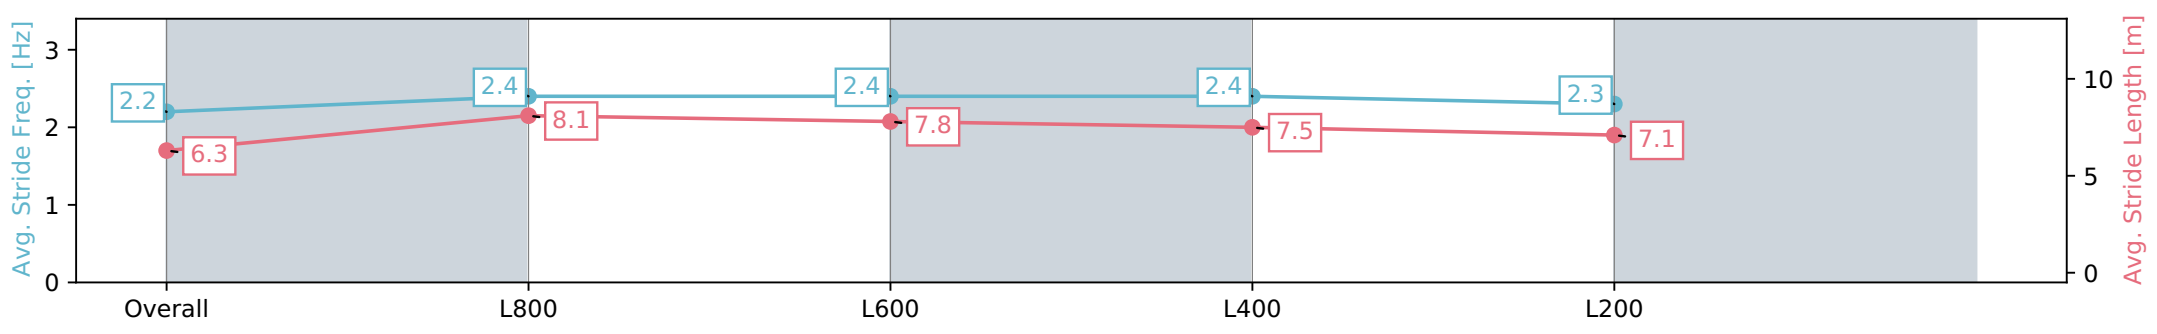

Section	Overall	L1000	L800	L600	L400
Section Times	0:58.57 [5] (0:14.15)	0:44.42 [10] (0:10.40)	0:34.02 [9] (0:10.84)	0:23.18 [9] (0:11.12)	0:12.06 [7] (0:12.06)
Average Speed [km/h]	50.8	69.8	68.0	65.3	59.5
Top Speed [km/h]	69.7	70.9	68.9	67.7	63.0
Avg. Dist. to Rail [m]	9.8	4.9	3.4	6.2	8.0
Avg. Stride Freq. [Hz]	2.2	2.4	2.4	2.4	2.3
Avg. Stride Length [m]	6.3	8.1	7.8	7.5	7.1