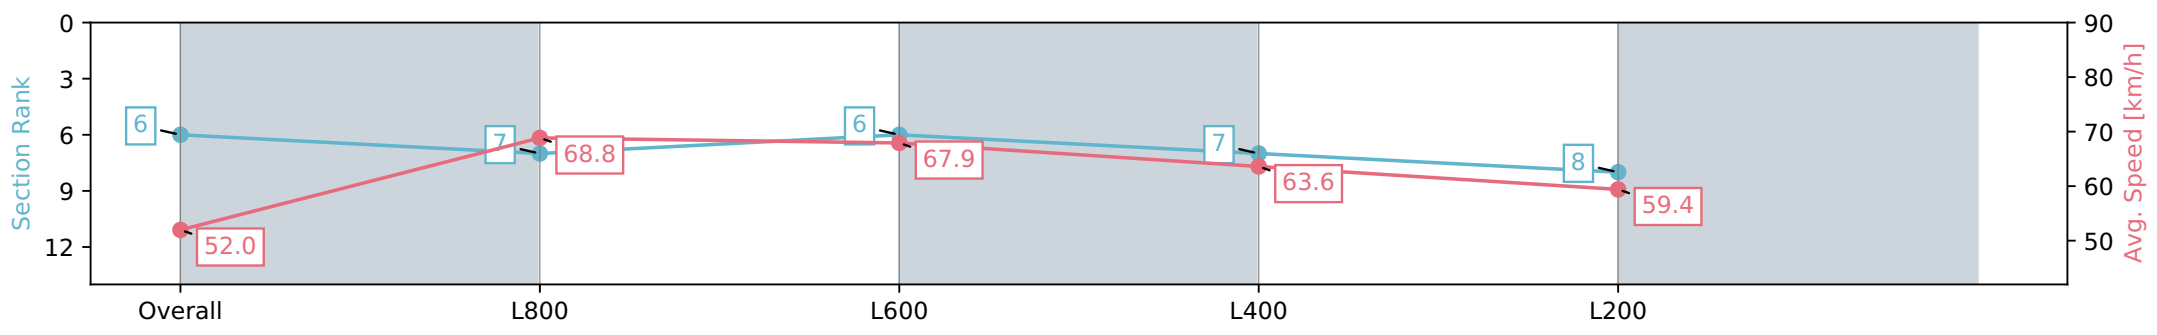

Section	Overall	L1000	L800	L600	L400
Section Times	0:58.66 [6] (0:13.87)	0:44.79 [7] (0:10.53)	0:34.26 [6] (0:10.79)	0:23.47 [7] (0:11.39)	0:12.08 [8] (0:12.08)
Average Speed [km/h]	52.0	68.8	67.9	63.6	59.4
Top Speed [km/h]	68.8	69.7	68.7	65.9	61.8
Avg. Dist. to Rail [m]	10.0	4.4	2.8	5.4	7.1
Avg. Stride Freq. [Hz]	2.3	2.4	2.4	2.4	2.3
Avg. Stride Length [m]	6.1	7.9	7.7	7.2	6.9