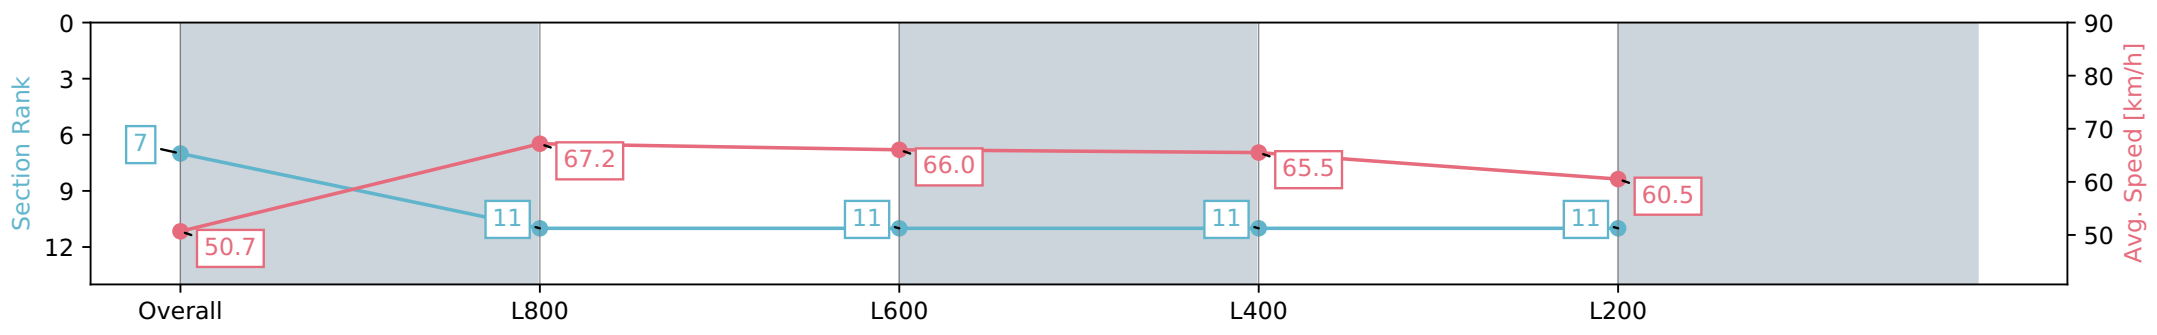

Section	Overall	L1000	L800	L600	L400
Section Times	0:58.67 [7] (0:14.19)	0:44.48 [11] (0:10.73)	0:33.75 [11] (0:10.88)	0:22.87 [11] (0:11.01)	0:11.86 [11] (0:11.86)
Average Speed [km/h]	50.7	67.2	66.0	65.5	60.5
Top Speed [km/h]	67.6	68.0	66.6	66.7	62.9
Avg. Dist. to Rail [m]	3.8	1.7	0.5	2.6	6.2
Avg. Stride Freq. [Hz]	2.3	2.4	2.4	2.4	2.3
Avg. Stride Length [m]	5.9	7.9	7.6	7.6	7.1