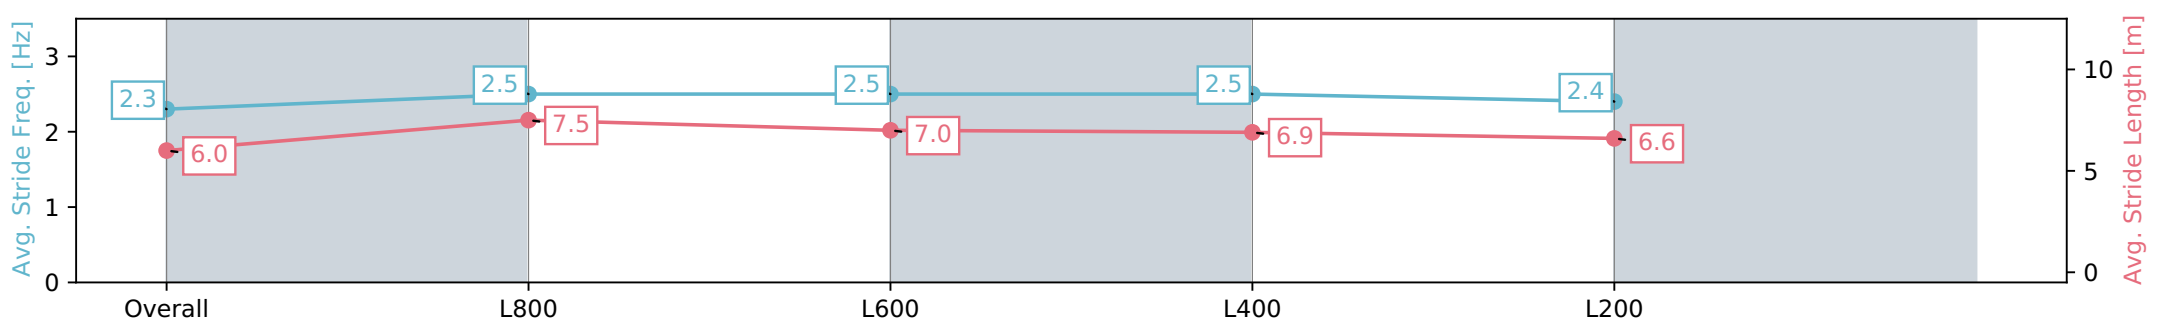

Section	Overall	L1000	L800	L600	L400
Section Times	0:58.36 [3] (0:13.86)	0:44.50 [6] (0:10.56)	0:33.93 [8] (0:10.83)	0:23.10 [8] (0:11.17)	0:11.93 [6] (0:11.93)
Average Speed [km/h]	51.9	68.6	67.6	64.8	60.2
Top Speed [km/h]	69.4	69.6	68.4	66.4	63.0
Avg. Dist. to Rail [m]	7.0	3.6	2.9	3.3	2.3
Avg. Stride Freq. [Hz]	2.3	2.5	2.5	2.5	2.4
Avg. Stride Length [m]	6.0	7.5	7.0	6.9	6.6