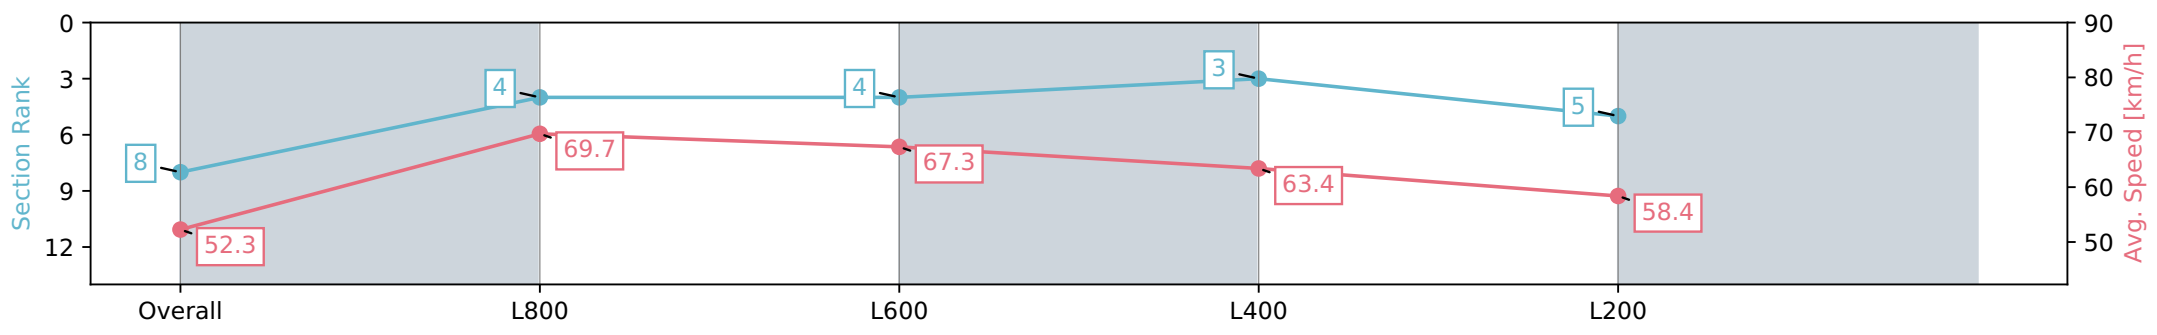

Section	Overall	L1000	L800	L600	L400
Section Times	0:58.69 [8] (0:13.78)	0:44.91 [4] (0:10.36)	0:34.55 [4] (0:10.84)	0:23.71 [3] (0:11.43)	0:12.28 [5] (0:12.28)
Average Speed [km/h]	52.3	69.7	67.3	63.4	58.4
Top Speed [km/h]	69.8	70.9	69.1	65.3	61.2
Avg. Dist. to Rail [m]	5.4	2.1	2.3	4.5	5.7
Avg. Stride Freq. [Hz]	2.5	2.6	2.6	2.6	2.5
Avg. Stride Length [m]	5.6	7.4	7.1	6.8	6.5