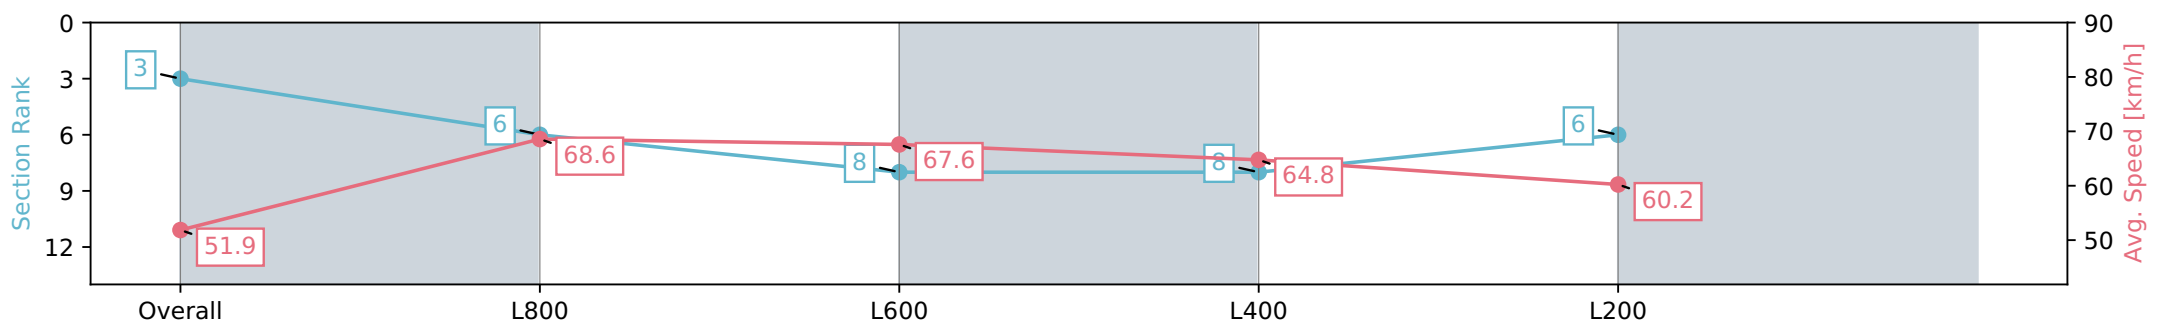

Section	Overall	L1000	L800	L600	L400
Section Times	0:58.36 [3] (0:13.86)	0:44.50 [6] (0:10.56)	0:33.93 [8] (0:10.83)	0:23.10 [8] (0:11.17)	0:11.93 [6] (0:11.93)
Average Speed [km/h]	51.9	68.6	67.6	64.8	60.2
Top Speed [km/h]	69.4	69.6	68.4	66.4	63.0
Avg. Dist. to Rail [m]	7.0	3.6	2.9	3.3	2.3
Avg. Stride Freq. [Hz]	2.3	2.5	2.5	2.5	2.4
Avg. Stride Length [m]	6.0	7.5	7.0	6.9	6.6