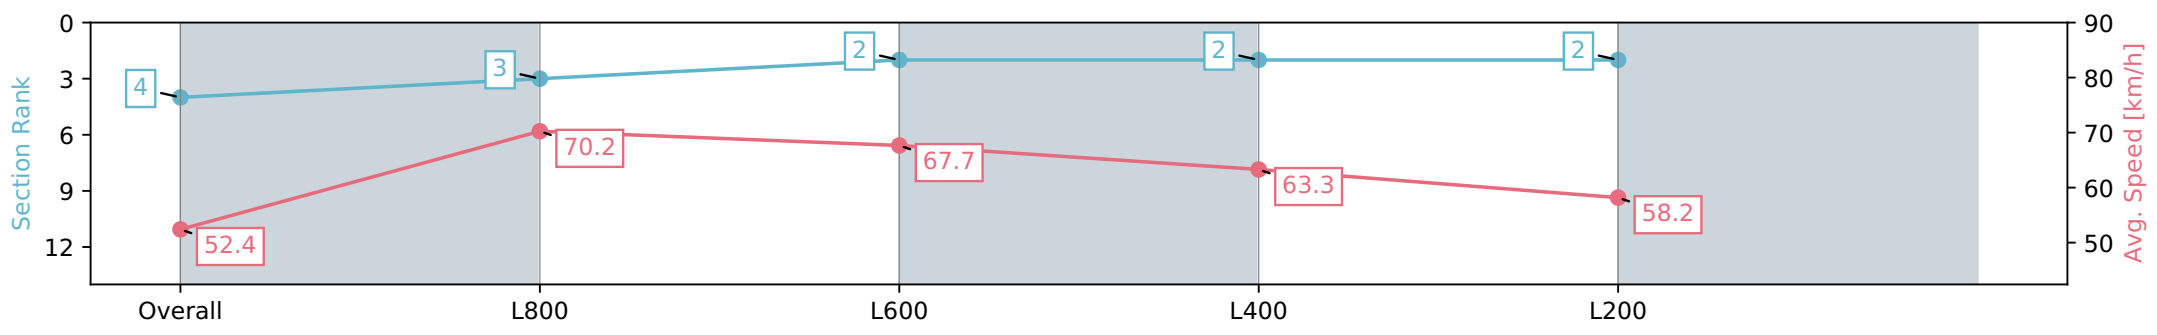

Section	Overall	L1000	L800	L600	L400
Section Times	0:58.48 [4] (0:13.72)	0:44.76 [3] (0:10.30)	0:34.46 [2] (0:10.70)	0:23.76 [2] (0:11.42)	0:12.34 [2] (0:12.34)
Average Speed [km/h]	52.4	70.2	67.7	63.3	58.2
Top Speed [km/h]	71.4	70.9	69.4	65.1	61.3
Avg. Dist. to Rail [m]	7.7	3.2	1.0	2.9	3.4
Avg. Stride Freq. [Hz]	2.3	2.3	2.3	2.3	2.2
Avg. Stride Length [m]	6.2	8.3	8.0	7.7	7.3