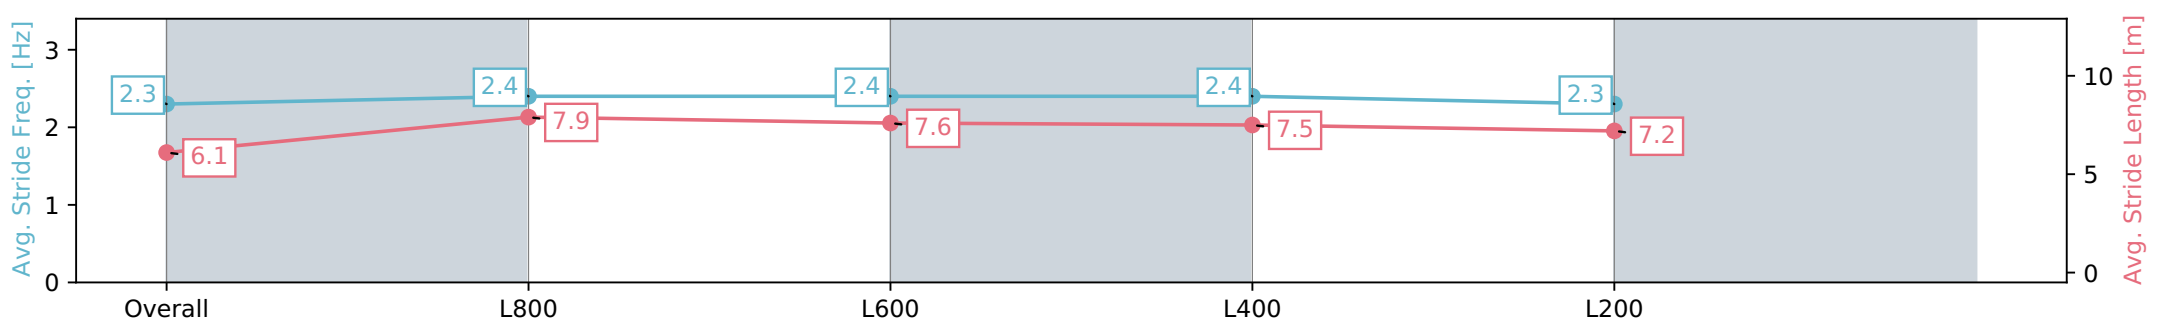

Section	Overall	L1000	L800	L600	L400
Section Times	0:58.88 [10] (0:14.09)	0:44.79 [9] (0:10.51)	0:34.28 [10] (0:10.81)	0:23.47 [10] (0:11.35)	0:12.12 [10] (0:12.12)
Average Speed [km/h]	51.1	68.6	66.0	63.5	59.2
Top Speed [km/h]	69.1	69.9	67.3	65.4	61.5
Avg. Dist. to Rail [m]	1.9	0.9	1.1	0.6	1.8
Avg. Stride Freq. [Hz]	2.3	2.4	2.4	2.4	2.3
Avg. Stride Length [m]	6.1	7.9	7.6	7.5	7.2