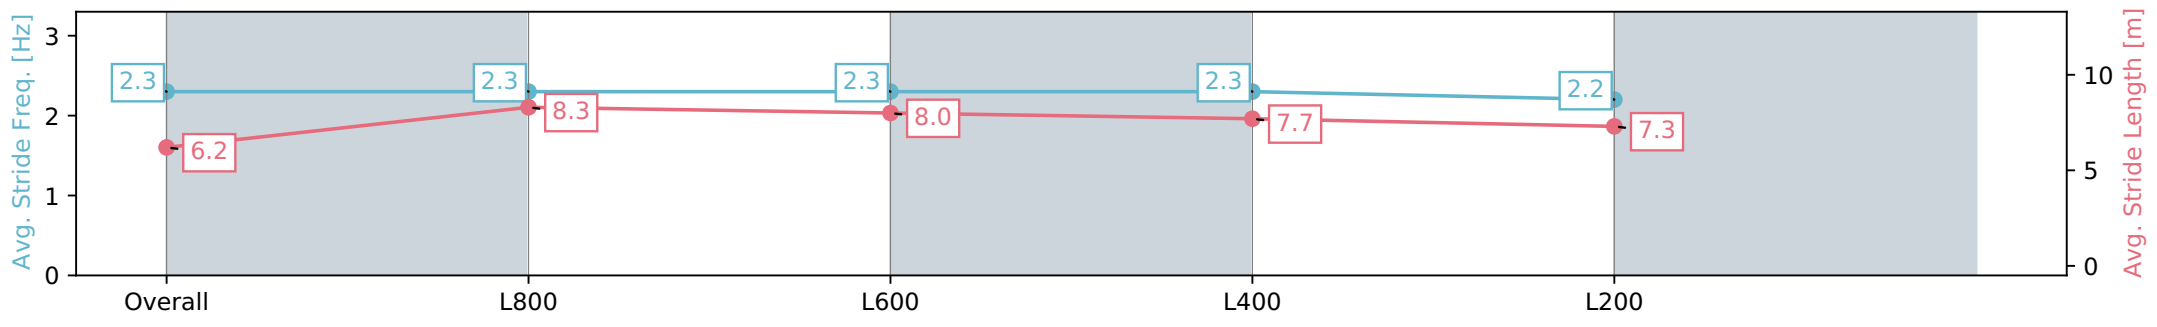

Section	Overall	L1000	L800	L600	L400
Section Times	0:58.48 [4] (0:13.72)	0:44.76 [3] (0:10.30)	0:34.46 [2] (0:10.70)	0:23.76 [2] (0:11.42)	0:12.34 [2] (0:12.34)
Average Speed [km/h]	52.4	70.2	67.7	63.3	58.2
Top Speed [km/h]	71.4	70.9	69.4	65.1	61.3
Avg. Dist. to Rail [m]	7.7	3.2	1.0	2.9	3.4
Avg. Stride Freq. [Hz]	2.3	2.3	2.3	2.3	2.2
Avg. Stride Length [m]	6.2	8.3	8.0	7.7	7.3