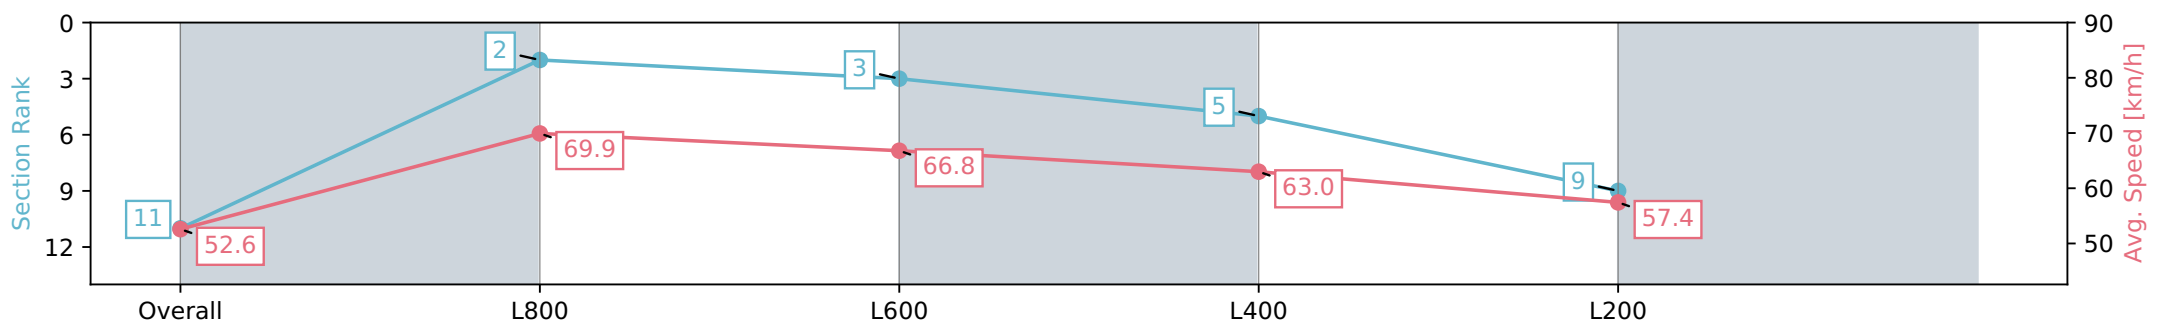

Horse/Jockey Name	LARKHAM
Finish Rank	11
Fastest Section Time (Section)	0:10.41 (L800)
Top Speed [km/h] (Section)	72.3 (L800)
Race State	Finished

Morphettville Parks SA - Professional

Race 8: Grand Syndicates Handicap - 1000m

17 February 2024 - 4:38PM

Track Rating: Good 3, Weather: Fine, Rail Position: +3m 1000m-W/
Post, True Remainder, Sectional 604m

Section	Overall	L1000	L800	L600	L400
Section Times	0:59.06 [11] (0:13.69)	0:45.37 [2] (0:10.41)	0:34.96 [3] (0:10.98)	0:23.98 [5] (0:11.51)	0:12.47 [9] (0:12.47)
Average Speed [km/h]	52.6	69.9	66.8	63.0	57.4
Top Speed [km/h]	69.9	72.3	68.4	65.3	61.3
Avg. Dist. to Rail [m]	8.1	4.9	3.3	4.4	5.5
Avg. Stride Freq. [Hz]	2.4	2.5	2.5	2.4	2.3
Avg. Stride Length [m]	6.0	7.4	7.2	7.1	6.7

- [ ] Ranking at each section and finish
- -:-:- No data available at this section
- NA No data available