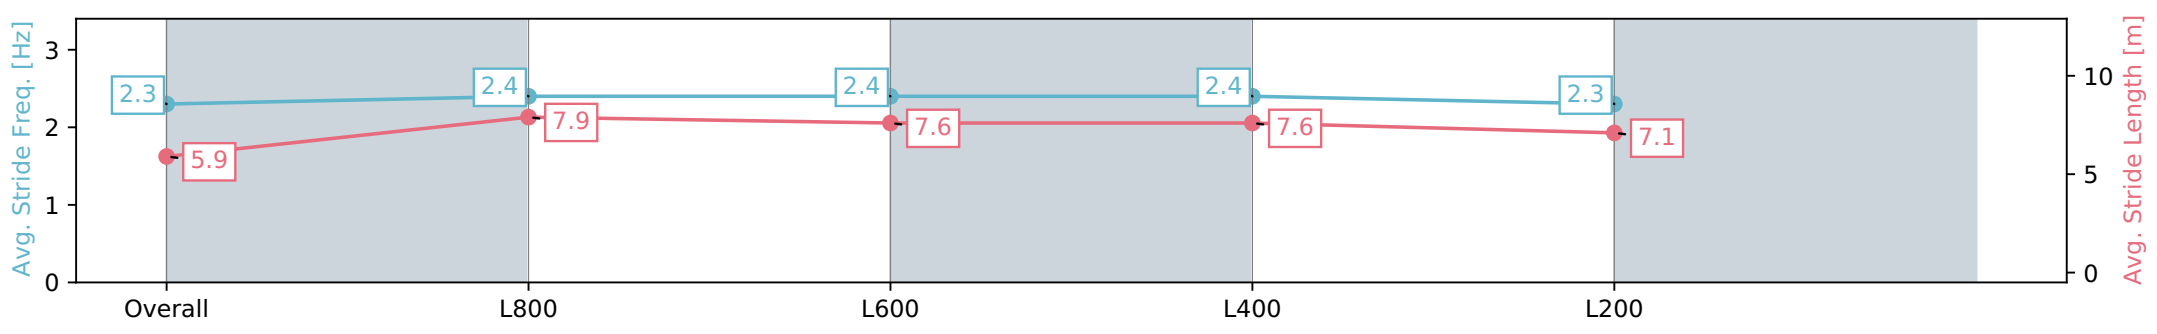

Section	Overall	L1000	L800	L600	L400
Section Times	0:58.67 [7] (0:14.19)	0:44.48 [11] (0:10.73)	0:33.75 [11] (0:10.88)	0:22.87 [11] (0:11.01)	0:11.86 [11] (0:11.86)
Average Speed [km/h]	50.7	67.2	66.0	65.5	60.5
Top Speed [km/h]	67.6	68.0	66.6	66.7	62.9
Avg. Dist. to Rail [m]	3.8	1.7	0.5	2.6	6.2
Avg. Stride Freq. [Hz]	2.3	2.4	2.4	2.4	2.3
Avg. Stride Length [m]	5.9	7.9	7.6	7.6	7.1