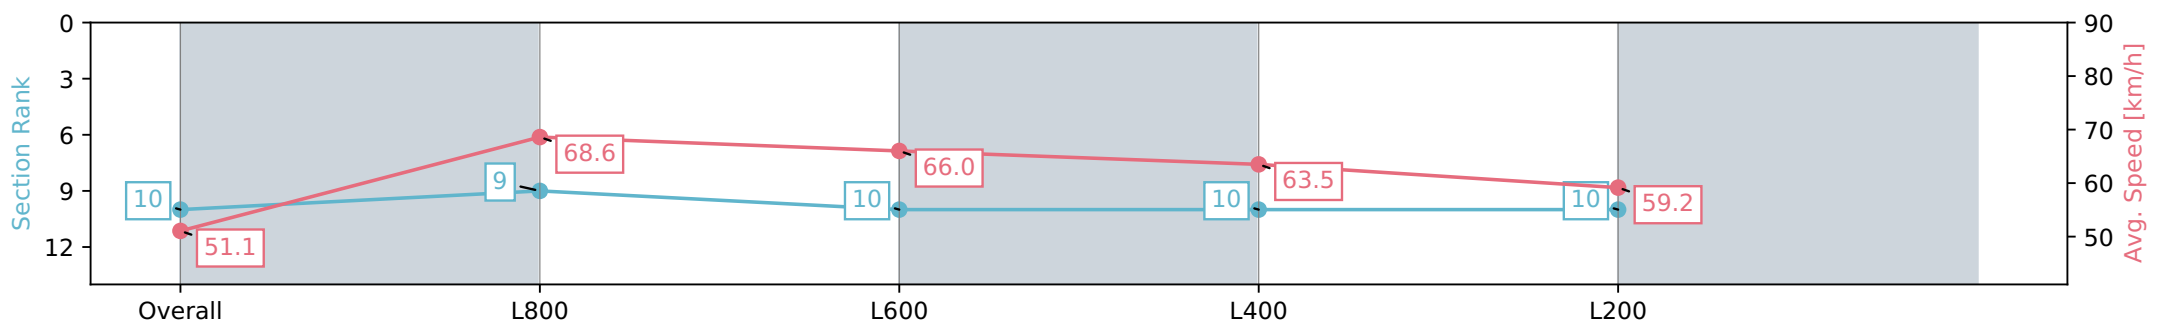

Section	Overall	L1000	L800	L600	L400
Section Times	0:58.88 [10] (0:14.09)	0:44.79 [9] (0:10.51)	0:34.28 [10] (0:10.81)	0:23.47 [10] (0:11.35)	0:12.12 [10] (0:12.12)
Average Speed [km/h]	51.1	68.6	66.0	63.5	59.2
Top Speed [km/h]	69.1	69.9	67.3	65.4	61.5
Avg. Dist. to Rail [m]	1.9	0.9	1.1	0.6	1.8
Avg. Stride Freq. [Hz]	2.3	2.4	2.4	2.4	2.3
Avg. Stride Length [m]	6.1	7.9	7.6	7.5	7.2