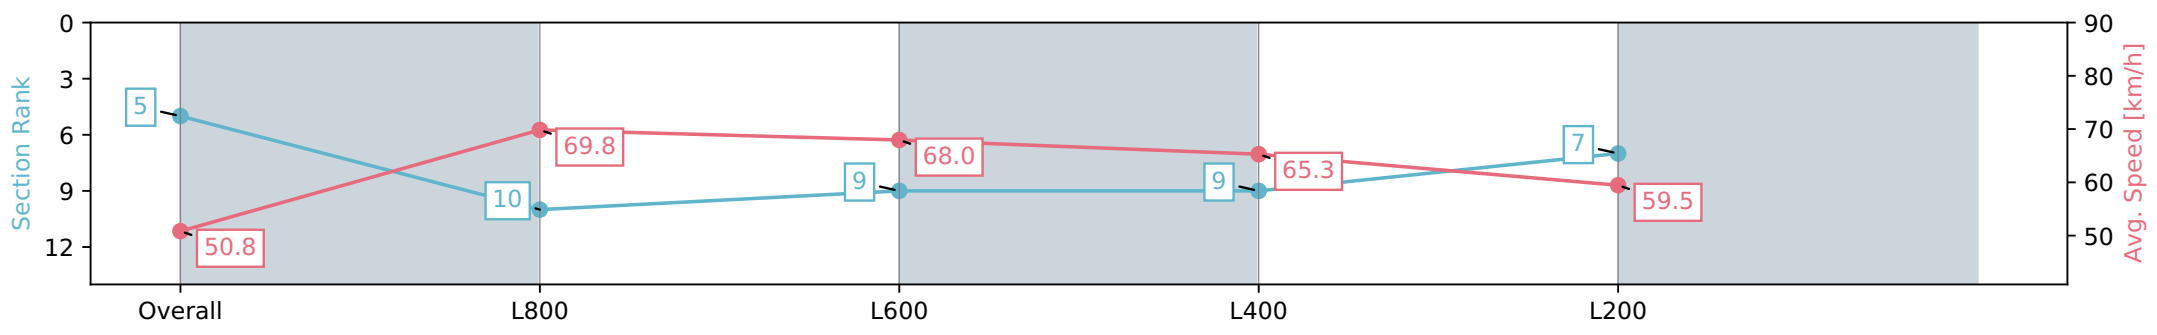

Section	Overall	L1000	L800	L600	L400
Section Times	0:58.57 [5] (0:14.15)	0:44.42 [10] (0:10.40)	0:34.02 [9] (0:10.84)	0:23.18 [9] (0:11.12)	0:12.06 [7] (0:12.06)
Average Speed [km/h]	50.8	69.8	68.0	65.3	59.5
Top Speed [km/h]	69.7	70.9	68.9	67.7	63.0
Avg. Dist. to Rail [m]	9.8	4.9	3.4	6.2	8.0
Avg. Stride Freq. [Hz]	2.2	2.4	2.4	2.4	2.3
Avg. Stride Length [m]	6.3	8.1	7.8	7.5	7.1