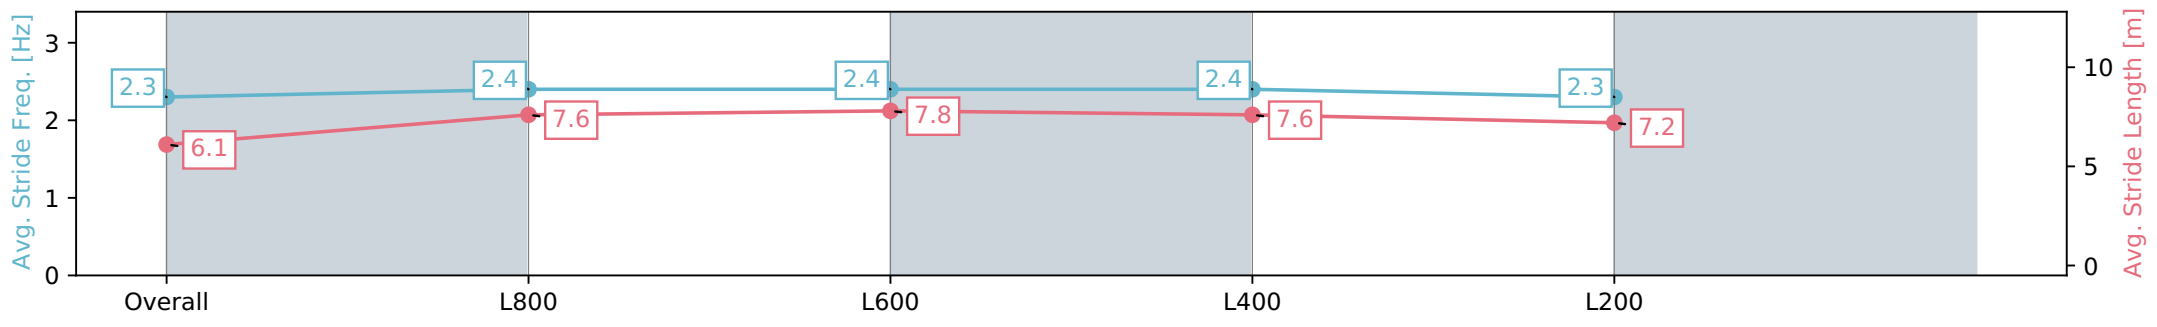

17 February 2024 - 4:38PM

Track Rating: Good 3, Weather: Fine, Rail Position: +3m 1000m-W/
Post, True Remainder, Sectional 604m

Section	Overall	L1000	L800	L600	L400
Section Times	0:58.02 [1] (0:13.85)	0:44.17 [5] (0:10.55)	0:33.62 [7] (0:10.75)	0:22.87 [6] (0:11.05)	0:11.82 [3] (0:11.82)
Average Speed [km/h]	52.0	68.7	67.9	65.5	60.7
Top Speed [km/h]	69.8	69.1	68.7	67.4	62.9
Avg. Dist. to Rail [m]	3.1	2.1	2.1	3.5	5.0
Avg. Stride Freq. [Hz]	2.3	2.4	2.4	2.4	2.3
Avg. Stride Length [m]	6.1	7.6	7.8	7.6	7.2