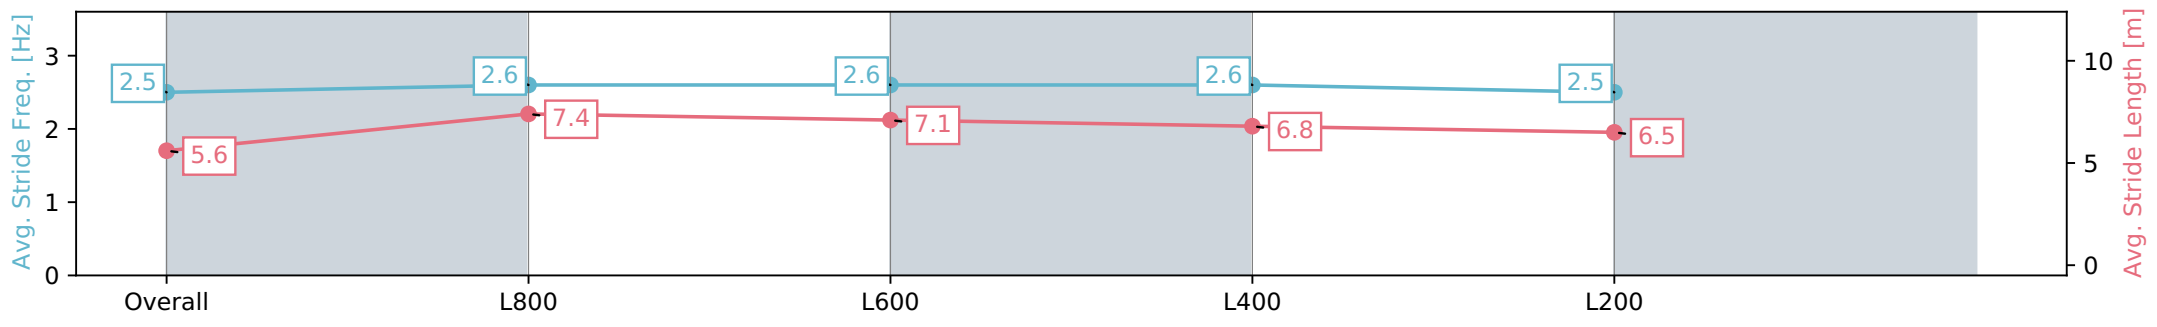

Section	Overall	L1000	L800	L600	L400
Section Times	0:58.69 [8] (0:13.78)	0:44.91 [4] (0:10.36)	0:34.55 [4] (0:10.84)	0:23.71 [3] (0:11.43)	0:12.28 [5] (0:12.28)
Average Speed [km/h]	52.3	69.7	67.3	63.4	58.4
Top Speed [km/h]	69.8	70.9	69.1	65.3	61.2
Avg. Dist. to Rail [m]	5.4	2.1	2.3	4.5	5.7
Avg. Stride Freq. [Hz]	2.5	2.6	2.6	2.6	2.5
Avg. Stride Length [m]	5.6	7.4	7.1	6.8	6.5