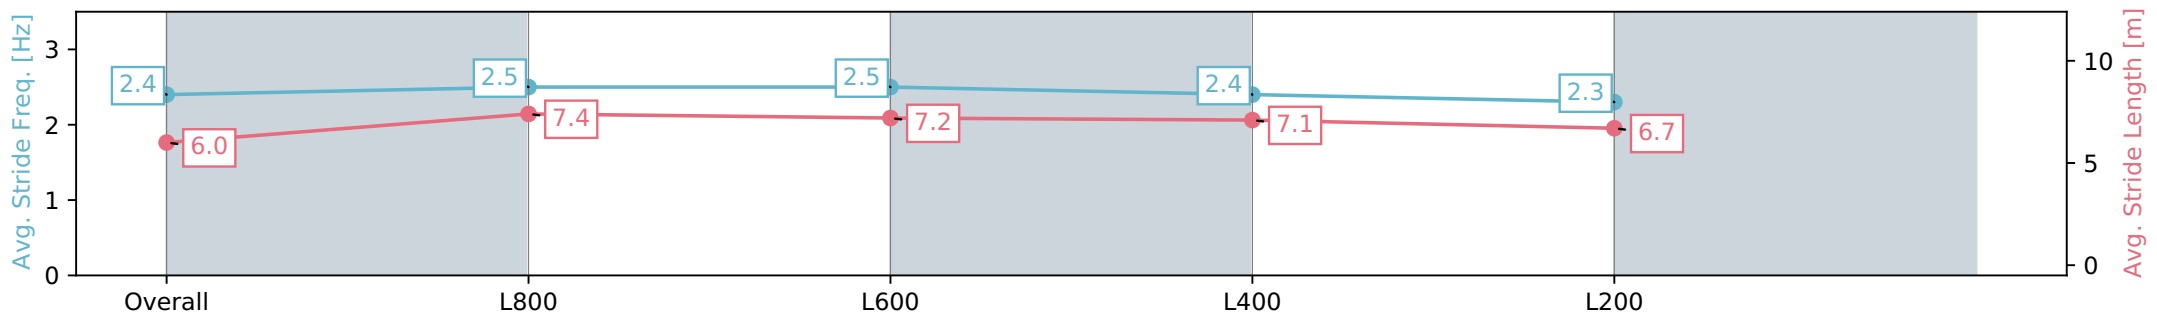

Horse/Jockey Name	LARKHAM
Finish Rank	11
Fastest Section Time (Section)	0:10.41 (L800)
Top Speed [km/h] (Section)	72.3 (L800)
Race State	Finished

Morphettville Parks SA - Professional

Race 8: Grand Syndicates Handicap - 1000m

17 February 2024 - 4:38PM

Track Rating: Good 3, Weather: Fine, Rail Position: +3m 1000m-W/
Post, True Remainder, Sectional 604m

Section	Overall	L1000	L800	L600	L400
Section Times	0:59.06 [11] (0:13.69)	0:45.37 [2] (0:10.41)	0:34.96 [3] (0:10.98)	0:23.98 [5] (0:11.51)	0:12.47 [9] (0:12.47)
Average Speed [km/h]	52.6	69.9	66.8	63.0	57.4
Top Speed [km/h]	69.9	72.3	68.4	65.3	61.3
Avg. Dist. to Rail [m]	8.1	4.9	3.3	4.4	5.5
Avg. Stride Freq. [Hz]	2.4	2.5	2.5	2.4	2.3
Avg. Stride Length [m]	6.0	7.4	7.2	7.1	6.7

- [ ] Ranking at each section and finish
- -:-:- No data available at this section
- NA No data available