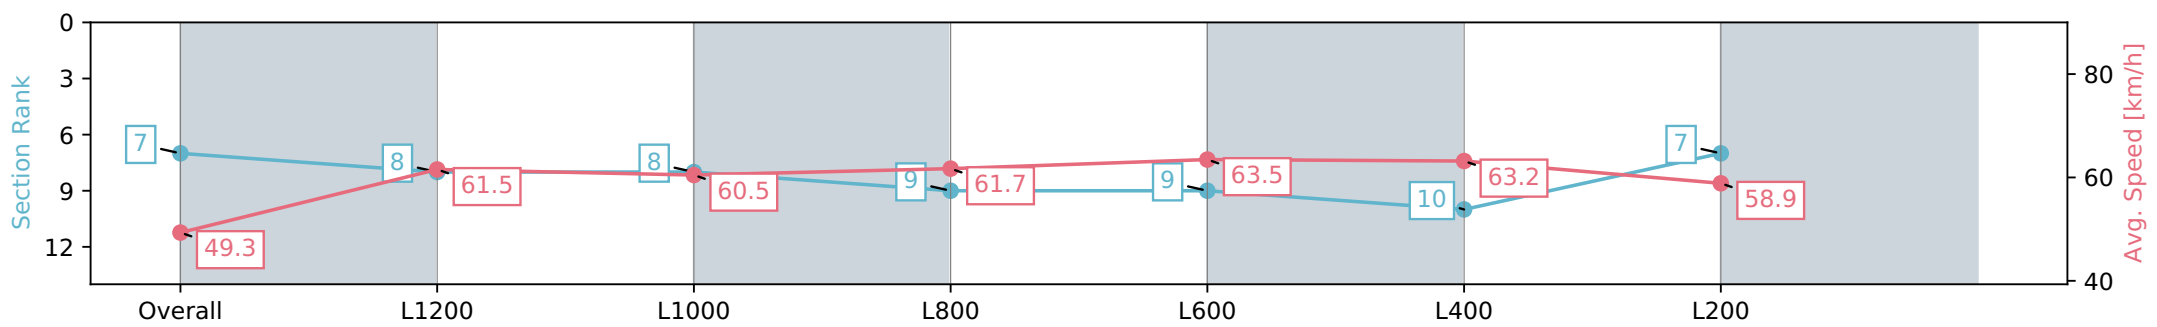

Horse/Jockey Name	ENCIPHERING
Finish Rank	7
Fastest Section Time (Section)	0:11.46 (L400)
Top Speed [km/h] (Section)	64.5 (L400)
Race State	Finished

Morphettville Parks SA - Professional
Race 6: TAB Adelaide Cup Day - Monday March 11th
Handicap - 1400m

17 February 2024 - 3:24PM

Track Rating: Good 3, Weather: Fine, Rail Position: +3m 1000m-W/
Post, True Remainder, Sectional 604m

Section	Overall	L1200	L1000	L800	L600	L400	L200
Section Times	1:25.25 [7] (0:14.59)	1:10.66 [8] (0:11.70)	0:58.96 [8] (0:12.00)	0:46.96 [9] (0:11.75)	0:35.21 [9] (0:11.52)	0:23.69 [10] (0:11.46)	0:12.23 [7] (0:12.23)
Average Speed [km/h]	49.3	61.5	60.5	61.7	63.5	63.2	58.9
Top Speed [km/h]	61.0	62.2	61.5	63.5	64.4	64.5	62.3
Avg. Dist. to Rail [m]	6.7	1.5	1.8	2.2	2.6	3.6	7.0
Avg. Stride Freq. [Hz]	2.2	2.2	2.2	2.2	2.2	2.2	2.2
Avg. Stride Length [m]	6.1	7.4	7.7	7.8	7.8	7.8	7.6

- [ ] Ranking at each section and finish
- -:-:- No data available at this section
- NA No data available