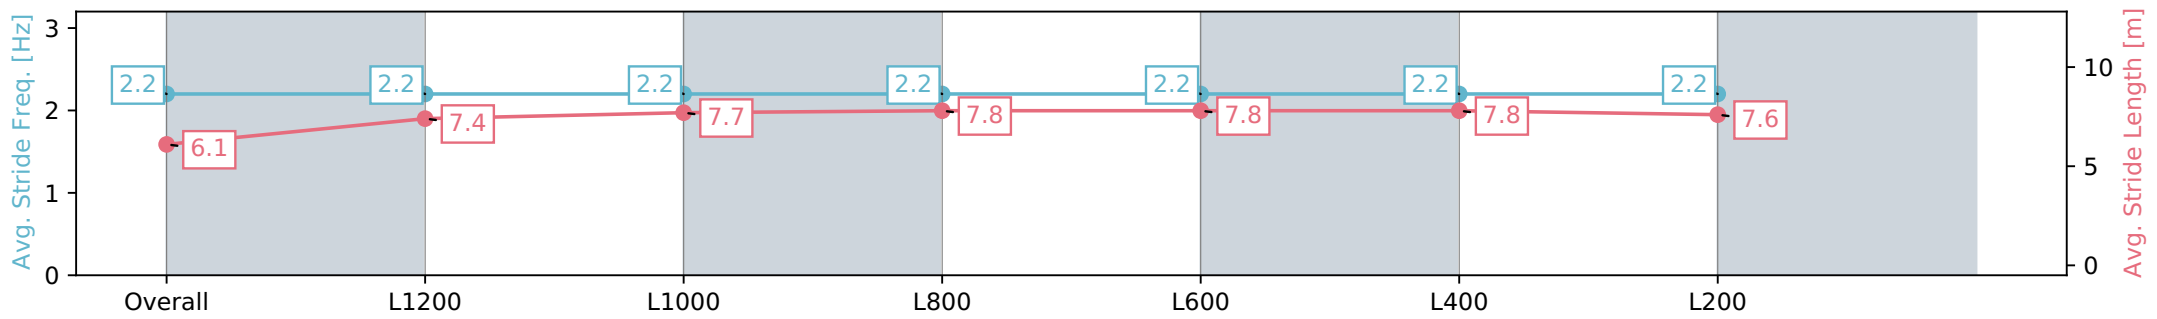

Horse/Jockey Name	ENCIPHERING
Finish Rank	7
Fastest Section Time (Section)	0:11.46 (L400)
Top Speed [km/h] (Section)	64.5 (L400)
Race State	Finished

Morphettville Parks SA - Professional
Race 6: TAB Adelaide Cup Day - Monday March 11th
Handicap - 1400m

17 February 2024 - 3:24PM

Track Rating: Good 3, Weather: Fine, Rail Position: +3m 1000m-W/
Post, True Remainder, Sectional 604m

Section	Overall	L1200	L1000	L800	L600	L400	L200
Section Times	1:25.25 [7] (0:14.59)	1:10.66 [8] (0:11.70)	0:58.96 [8] (0:12.00)	0:46.96 [9] (0:11.75)	0:35.21 [9] (0:11.52)	0:23.69 [10] (0:11.46)	0:12.23 [7] (0:12.23)
Average Speed [km/h]	49.3	61.5	60.5	61.7	63.5	63.2	58.9
Top Speed [km/h]	61.0	62.2	61.5	63.5	64.4	64.5	62.3
Avg. Dist. to Rail [m]	6.7	1.5	1.8	2.2	2.6	3.6	7.0
Avg. Stride Freq. [Hz]	2.2	2.2	2.2	2.2	2.2	2.2	2.2
Avg. Stride Length [m]	6.1	7.4	7.7	7.8	7.8	7.8	7.6

- [ ] Ranking at each section and finish
- -:-:- No data available at this section
- NA No data available