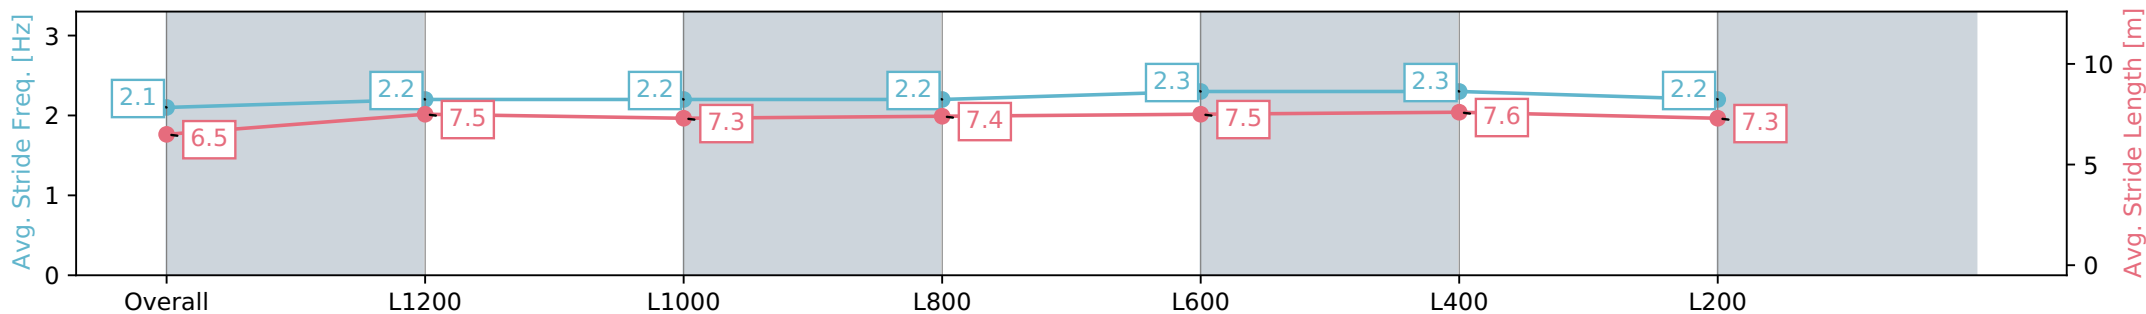

Horse/Jockey Name	HARLEY'N'ROSE
Finish Rank	3
Fastest Section Time (Section)	0:11.50 (L1200)
Top Speed [km/h] (Section)	64.0 (L1200)
Race State	Finished

Morphettville Parks SA - Professional
Race 6: TAB Adelaide Cup Day - Monday March 11th
Handicap - 1400m

17 February 2024 - 3:24PM

Track Rating: Good 3, Weather: Fine, Rail Position: +3m 1000m-W/
Post, True Remainder, Sectional 604m

Section	Overall	L1200	L1000	L800	L600	L400	L200
Section Times	1:25.05 [3] (0:14.46)	1:10.59 [4] (0:11.50)	0:59.09 [5] (0:11.92)	0:47.17 [5] (0:11.76)	0:35.41 [5] (0:11.62)	0:23.79 [5] (0:11.60)	0:12.19 [4] (0:12.19)
Average Speed [km/h]	49.8	62.7	60.8	61.6	62.7	62.4	59.0
Top Speed [km/h]	62.0	64.0	61.7	62.1	63.4	63.3	61.8
Avg. Dist. to Rail [m]	4.0	1.3	1.6	2.0	2.2	2.4	4.5
Avg. Stride Freq. [Hz]	2.1	2.2	2.2	2.2	2.3	2.3	2.2
Avg. Stride Length [m]	6.5	7.5	7.3	7.4	7.5	7.6	7.3

- [ ] Ranking at each section and finish
- -:-:- No data available at this section
- NA No data available