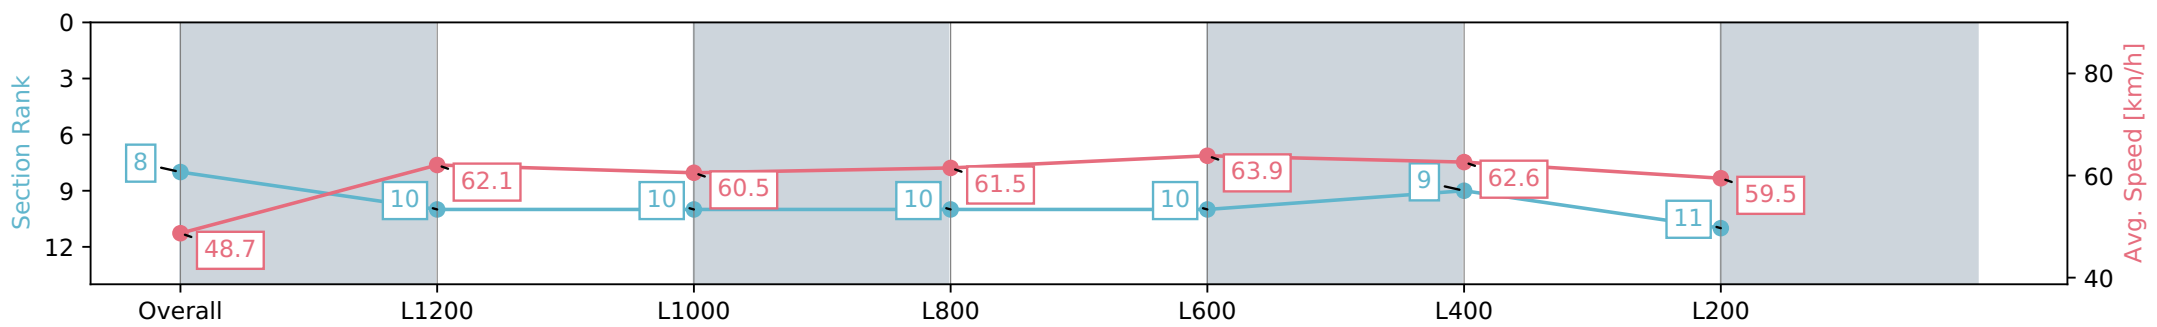

Horse/Jockey Name	ANGELIC APPEAL
Finish Rank	8
Fastest Section Time (Section)	0:11.46 (L600)
Top Speed [km/h] (Section)	64.8 (L600)
Race State	Finished

Morphettville Parks SA - Professional
Race 6: TAB Adelaide Cup Day - Monday March 11th
Handicap - 1400m

17 February 2024 - 3:24PM

Track Rating: Good 3, Weather: Fine, Rail Position: +3m 1000m-W/
Post, True Remainder, Sectional 604m

Section	Overall	L1200	L1000	L800	L600	L400	L200
Section Times	1:25.26 [8] (0:14.81)	1:10.45 [10] (0:11.59)	0:58.86 [10] (0:11.95)	0:46.91 [10] (0:11.75)	0:35.16 [10] (0:11.46)	0:23.70 [9] (0:11.56)	0:12.13 [11] (0:12.13)
Average Speed [km/h]	48.7	62.1	60.5	61.5	63.9	62.6	59.5
Top Speed [km/h]	60.9	63.7	62.6	63.4	64.8	64.2	62.1
Avg. Dist. to Rail [m]	3.1	1.3	1.2	2.0	2.9	4.5	8.1
Avg. Stride Freq. [Hz]	2.3	2.4	2.3	2.3	2.4	2.3	2.3
Avg. Stride Length [m]	5.9	7.2	7.1	7.2	7.5	7.3	6.9

- [ ] Ranking at each section and finish
- -:-:- No data available at this section
- NA No data available