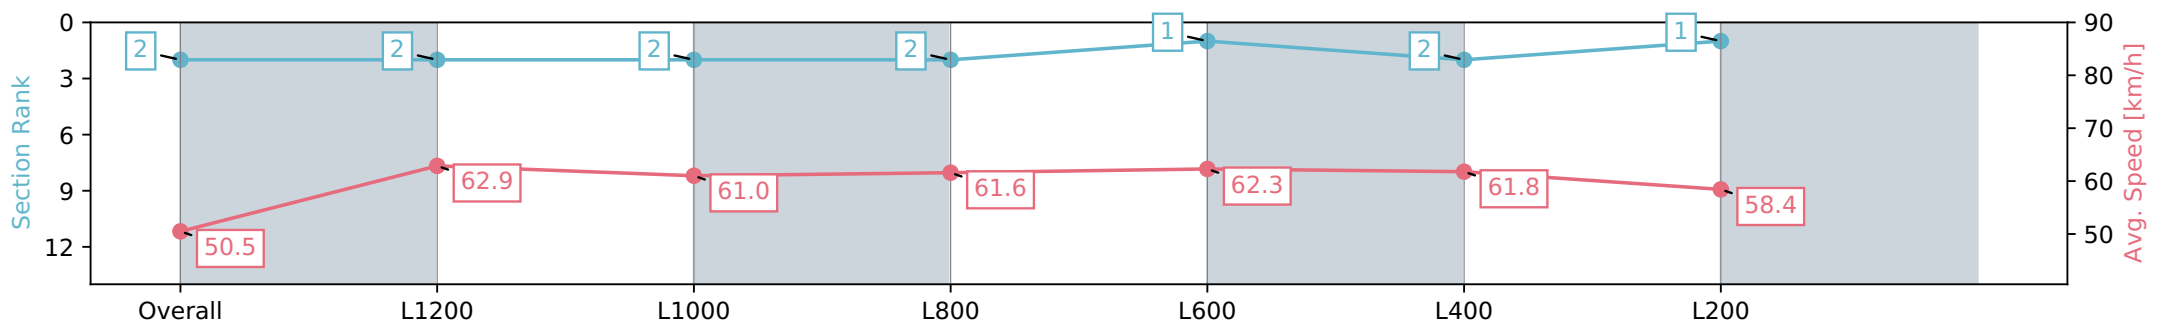

Horse/Jockey Name	DEVIL'S DEXTER
Finish Rank	2
Fastest Section Time (Section)	0:11.44 (L1200)
Top Speed [km/h] (Section)	64.2 (L1200)
Race State	Finished

Morphettville Parks SA - Professional
Race 6: TAB Adelaide Cup Day - Monday March 11th
Handicap - 1400m

17 February 2024 - 3:24PM

Track Rating: Good 3, Weather: Fine, Rail Position: +3m 1000m-W/
Post, True Remainder, Sectional 604m

Section	Overall	L1200	L1000	L800	L600	L400	L200
Section Times	1:24.99 [2] (0:14.27)	1:10.72 [2] (0:11.44)	0:59.28 [2] (0:11.82)	0:47.46 [2] (0:11.74)	0:35.72 [1] (0:11.69)	0:24.03 [2] (0:11.72)	0:12.31 [1] (0:12.31)
Average Speed [km/h]	50.5	62.9	61.0	61.6	62.3	61.8	58.4
Top Speed [km/h]	63.8	64.2	62.3	61.9	63.3	62.7	61.3
Avg. Dist. to Rail [m]	4.5	1.0	0.7	1.6	2.1	2.1	3.5
Avg. Stride Freq. [Hz]	2.2	2.2	2.2	2.2	2.2	2.2	2.2
Avg. Stride Length [m]	6.3	7.7	7.7	7.6	7.7	7.7	7.5

- [ ] Ranking at each section and finish
- -:-:- No data available at this section
- NA No data available