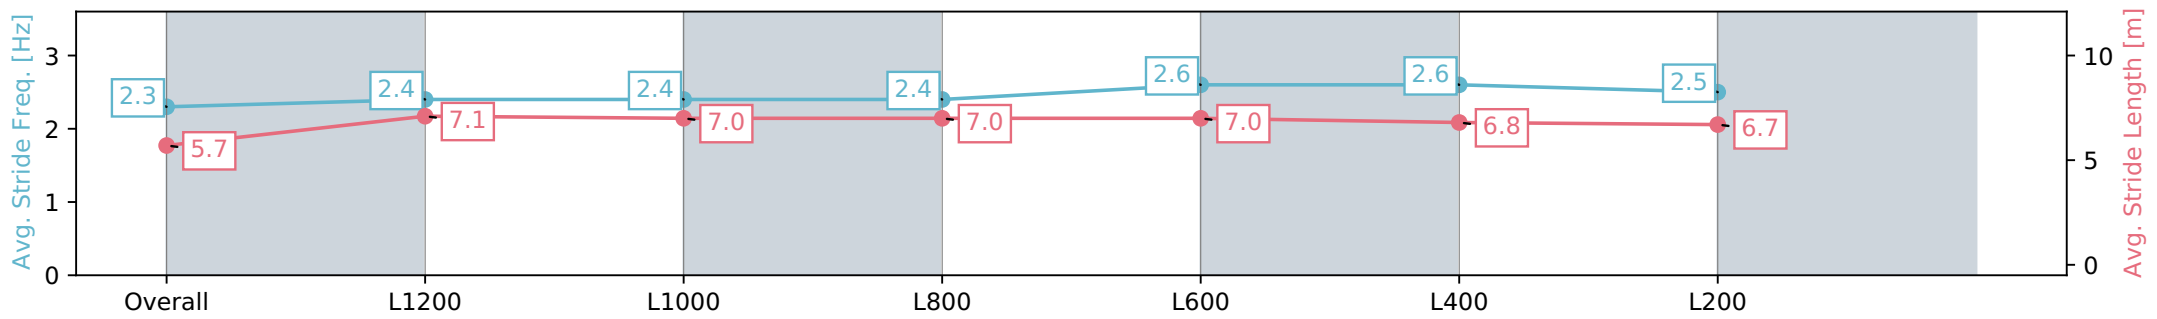

Horse/Jockey Name	GLOBAL TURN
Finish Rank	5
Fastest Section Time (Section)	0:11.39 (L400)
Top Speed [km/h] (Section)	65.5 (L600)
Race State	Finished

Morphettville Parks SA - Professional
Race 6: TAB Adelaide Cup Day - Monday March 11th
Handicap - 1400m

17 February 2024 - 3:24PM

Track Rating: Good 3, Weather: Fine, Rail Position: +3m 1000m-W/
Post, True Remainder, Sectional 604m

Section	Overall	L1200	L1000	L800	L600	L400	L200
Section Times	1:25.14 [5] (0:14.98)	1:10.16 [11] (0:11.62)	0:58.54 [11] (0:11.85)	0:46.69 [11] (0:11.82)	0:34.87 [11] (0:11.42)	0:23.45 [11] (0:11.39)	0:12.06 [9] (0:12.06)
Average Speed [km/h]	48.2	61.9	61.0	61.3	64.2	63.7	59.8
Top Speed [km/h]	61.7	62.9	63.2	63.3	65.5	64.5	63.5
Avg. Dist. to Rail [m]	5.5	0.8	1.2	2.2	3.2	5.3	9.3
Avg. Stride Freq. [Hz]	2.3	2.4	2.4	2.4	2.6	2.6	2.5
Avg. Stride Length [m]	5.7	7.1	7.0	7.0	7.0	6.8	6.7

- [ ] Ranking at each section and finish
- -:-:- No data available at this section
- NA No data available