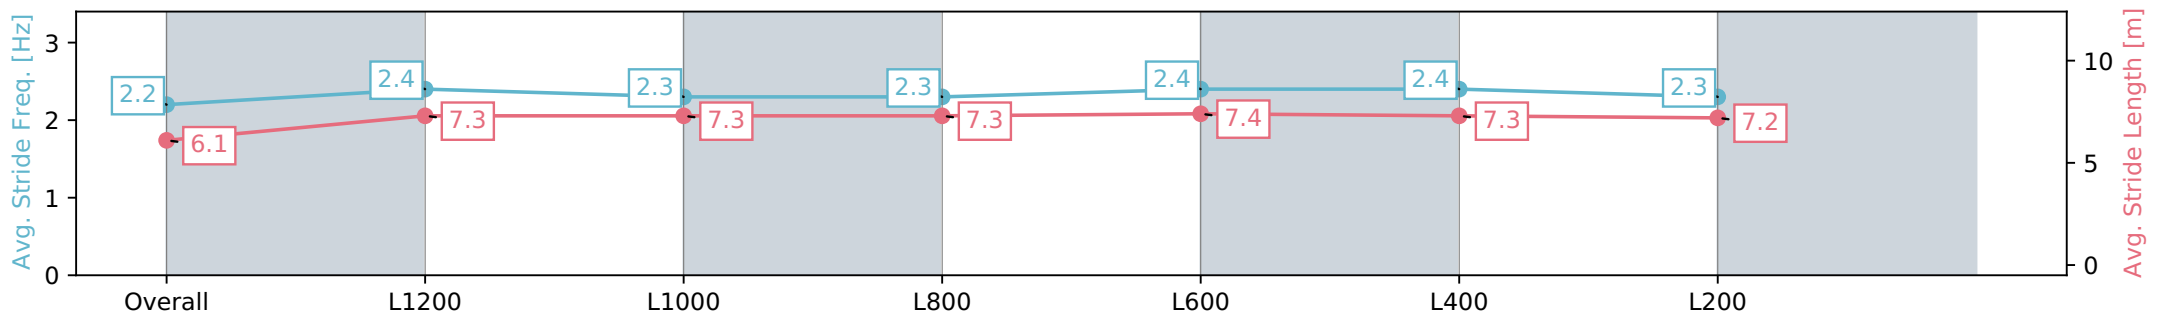

Horse/Jockey Name	ALTRUIST
Finish Rank	1
Fastest Section Time (Section)	0:11.52 (L400)
Top Speed [km/h] (Section)	64.3 (L600)
Race State	Finished

Morphettville Parks SA - Professional
Race 6: TAB Adelaide Cup Day - Monday March 11th
Handicap - 1400m

17 February 2024 - 3:24PM

Track Rating: Good 3, Weather: Fine, Rail Position: +3m 1000m-W/
Post, True Remainder, Sectional 604m

Section	Overall	L1200	L1000	L800	L600	L400	L200
Section Times	1:24.98 [1] (0:14.51)	1:10.47 [5] (0:11.62)	0:58.85 [7] (0:12.02)	0:46.83 [7] (0:11.59)	0:35.24 [6] (0:11.60)	0:23.64 [6] (0:11.52)	0:12.12 [3] (0:12.12)
Average Speed [km/h]	49.7	62.0	60.7	62.6	63.3	62.9	59.5
Top Speed [km/h]	61.9	62.6	61.6	64.2	64.3	64.0	62.1
Avg. Dist. to Rail [m]	8.2	2.3	2.4	3.0	3.6	4.1	6.7
Avg. Stride Freq. [Hz]	2.2	2.4	2.3	2.3	2.4	2.4	2.3
Avg. Stride Length [m]	6.1	7.3	7.3	7.3	7.4	7.3	7.2

- [ ] Ranking at each section and finish
- -:-:- No data available at this section
- NA No data available