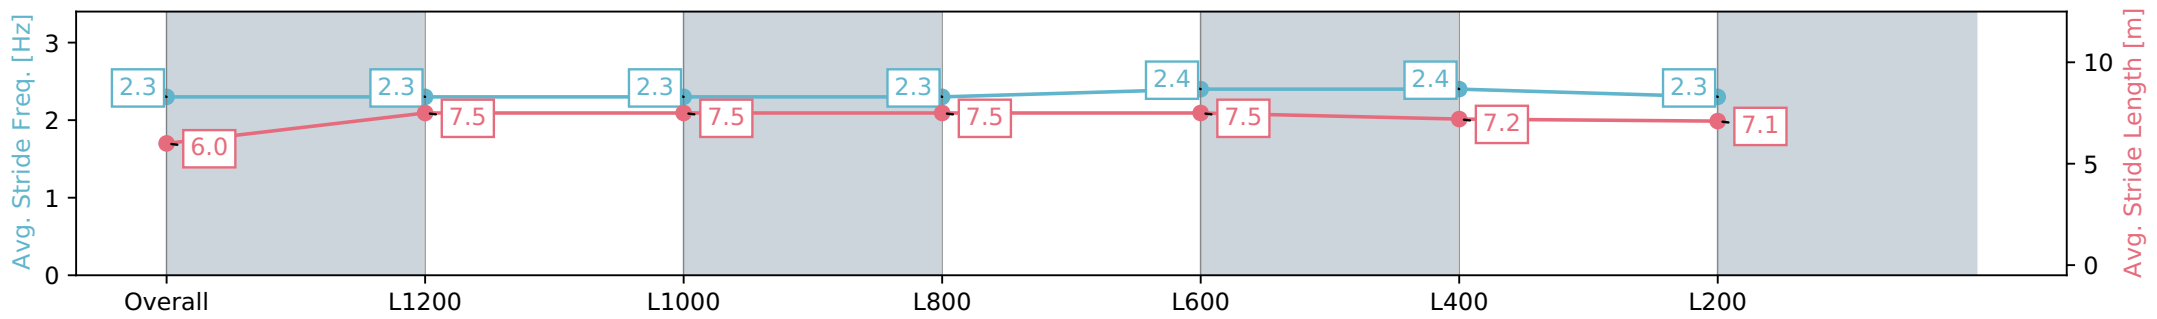

Horse/Jockey Name	APACHE DISCREET
Finish Rank	9
Fastest Section Time (Section)	0:11.47 (L1200)
Top Speed [km/h] (Section)	63.6 (L600)
Race State	Finished

Morphettville Parks SA - Professional
Race 6: TAB Adelaide Cup Day - Monday March 11th
Handicap - 1400m

17 February 2024 - 3:24PM

Track Rating: Good 3, Weather: Fine, Rail Position: +3m 1000m-W/
Post, True Remainder, Sectional 604m

Section	Overall	L1200	L1000	L800	L600	L400	L200
Section Times	1:25.35 [9] (0:14.30)	1:11.05 [3] (0:11.47)	0:59.58 [3] (0:11.88)	0:47.70 [3] (0:11.79)	0:35.91 [3] (0:11.65)	0:24.26 [3] (0:11.80)	0:12.46 [5] (0:12.46)
Average Speed [km/h]	50.4	62.8	61.2	61.7	63.1	61.7	57.9
Top Speed [km/h]	62.5	63.5	61.9	62.4	63.6	62.8	61.3
Avg. Dist. to Rail [m]	6.3	2.0	2.4	3.1	3.8	5.6	7.9
Avg. Stride Freq. [Hz]	2.3	2.3	2.3	2.3	2.4	2.4	2.3
Avg. Stride Length [m]	6.0	7.5	7.5	7.5	7.5	7.2	7.1

- [ ] Ranking at each section and finish
- -:-:- No data available at this section
- NA No data available