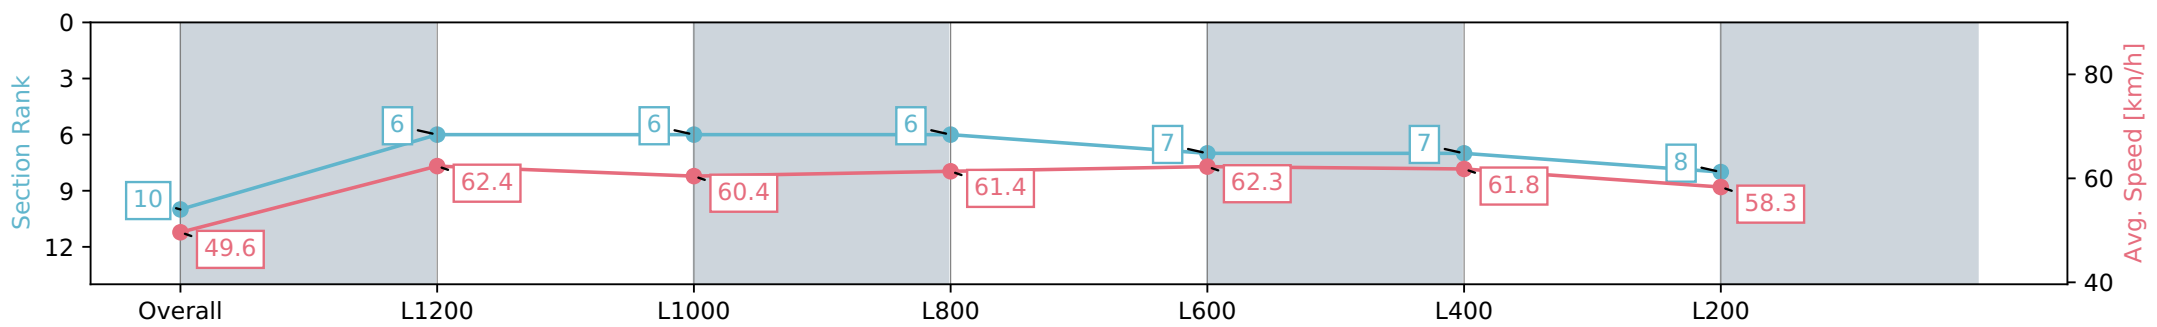

Horse/Jockey Name	SOLAR MIST
Finish Rank	10
Fastest Section Time (Section)	0:11.54 (L1200)
Top Speed [km/h] (Section)	63.2 (L600)
Race State	Finished

Morphettville Parks SA - Professional
Race 6: TAB Adelaide Cup Day - Monday March 11th
Handicap - 1400m

17 February 2024 - 3:24PM

Track Rating: Good 3, Weather: Fine, Rail Position: +3m 1000m-W/
Post, True Remainder, Sectional 604m

Section	Overall	L1200	L1000	L800	L600	L400	L200
Section Times	1:25.41 [10] (0:14.53)	1:10.88 [6] (0:11.54)	0:59.34 [6] (0:11.93)	0:47.41 [6] (0:11.75)	0:35.66 [7] (0:11.62)	0:24.04 [7] (0:11.71)	0:12.33 [8] (0:12.33)
Average Speed [km/h]	49.6	62.4	60.4	61.4	62.3	61.8	58.3
Top Speed [km/h]	61.9	63.0	61.8	62.2	63.2	62.6	60.8
Avg. Dist. to Rail [m]	2.8	1.1	0.7	0.9	1.0	2.1	5.0
Avg. Stride Freq. [Hz]	2.3	2.3	2.2	2.3	2.3	2.3	2.3
Avg. Stride Length [m]	5.9	7.3	7.3	7.3	7.3	7.4	7.0

- [ ] Ranking at each section and finish
- -:-:- No data available at this section
- NA No data available