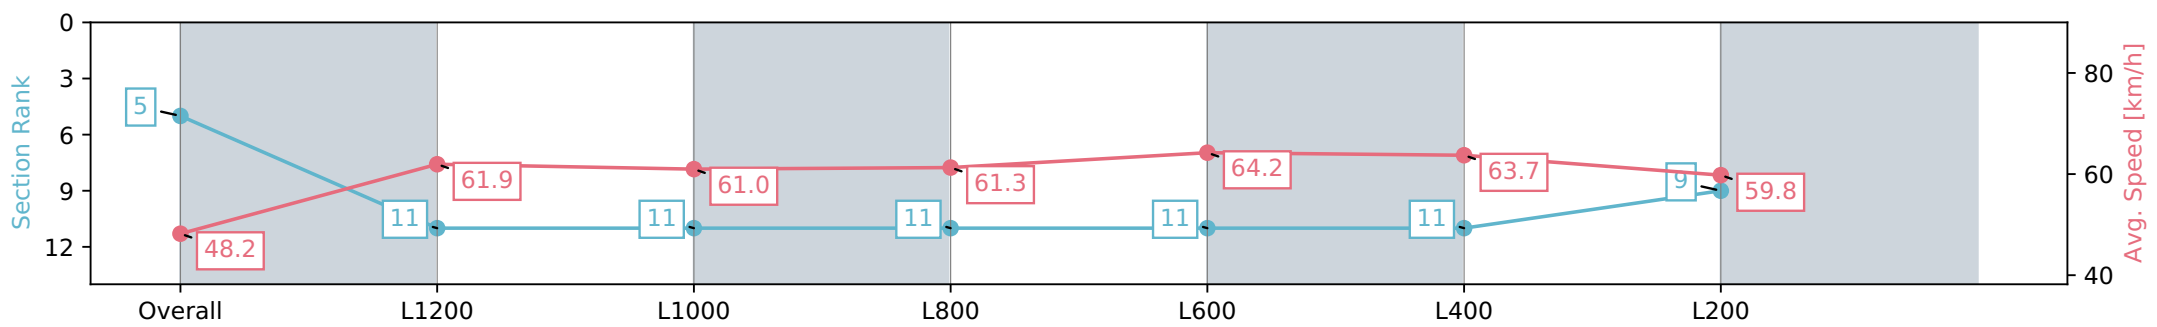

Horse/Jockey Name	GLOBAL TURN
Finish Rank	5
Fastest Section Time (Section)	0:11.39 (L400)
Top Speed [km/h] (Section)	65.5 (L600)
Race State	Finished

Morphettville Parks SA - Professional
Race 6: TAB Adelaide Cup Day - Monday March 11th
Handicap - 1400m

17 February 2024 - 3:24PM

Track Rating: Good 3, Weather: Fine, Rail Position: +3m 1000m-W/
Post, True Remainder, Sectional 604m

Section	Overall	L1200	L1000	L800	L600	L400	L200
Section Times	1:25.14 [5] (0:14.98)	1:10.16 [11] (0:11.62)	0:58.54 [11] (0:11.85)	0:46.69 [11] (0:11.82)	0:34.87 [11] (0:11.42)	0:23.45 [11] (0:11.39)	0:12.06 [9] (0:12.06)
Average Speed [km/h]	48.2	61.9	61.0	61.3	64.2	63.7	59.8
Top Speed [km/h]	61.7	62.9	63.2	63.3	65.5	64.5	63.5
Avg. Dist. to Rail [m]	5.5	0.8	1.2	2.2	3.2	5.3	9.3
Avg. Stride Freq. [Hz]	2.3	2.4	2.4	2.4	2.6	2.6	2.5
Avg. Stride Length [m]	5.7	7.1	7.0	7.0	7.0	6.8	6.7

- [ ] Ranking at each section and finish
- -:-:- No data available at this section
- NA No data available