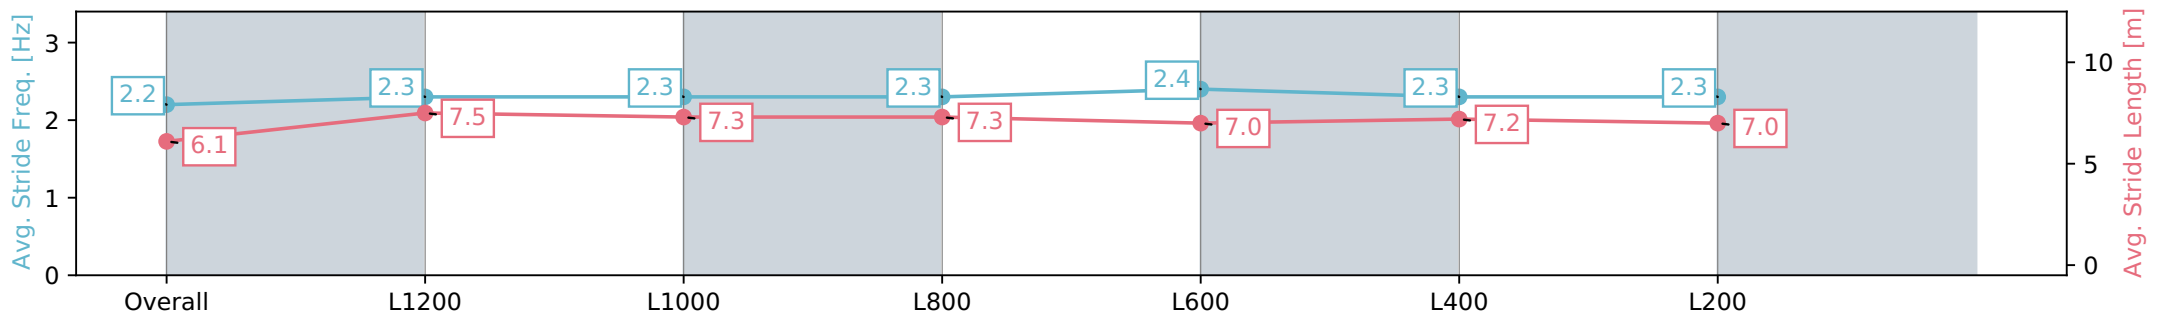

Horse/Jockey Name	PAPPIANA
Finish Rank	6
Fastest Section Time (Section)	0:11.38 (L1200)
Top Speed [km/h] (Section)	64.3 (L1200)
Race State	Finished

Morphettville Parks SA - Professional
Race 6: TAB Adelaide Cup Day - Monday March 11th
Handicap - 1400m

17 February 2024 - 3:24PM

Track Rating: Good 3, Weather: Fine, Rail Position: +3m 1000m-W/
Post, True Remainder, Sectional 604m

Section	Overall	L1200	L1000	L800	L600	L400	L200
Section Times	1:25.20 [6] (0:14.53)	1:10.67 [6] (0:11.38)	0:59.29 [4] (0:11.85)	0:47.44 [4] (0:11.79)	0:35.65 [4] (0:11.61)	0:24.04 [4] (0:11.77)	0:12.27 [6] (0:12.27)
Average Speed [km/h]	49.6	63.2	60.4	61.2	62.3	61.3	58.7
Top Speed [km/h]	64.0	64.3	62.1	62.1	63.2	62.7	60.6
Avg. Dist. to Rail [m]	1.4	1.2	1.0	0.5	1.0	0.9	2.2
Avg. Stride Freq. [Hz]	2.2	2.3	2.3	2.3	2.4	2.3	2.3
Avg. Stride Length [m]	6.1	7.5	7.3	7.3	7.0	7.2	7.0

Report Created: Sat 17 February 2024 16:33:10 GMT+11 (Note: Timing is based on positional data)

- [ ] Ranking at each section and finish
- -:-:- No data available at this section
- NA No data available