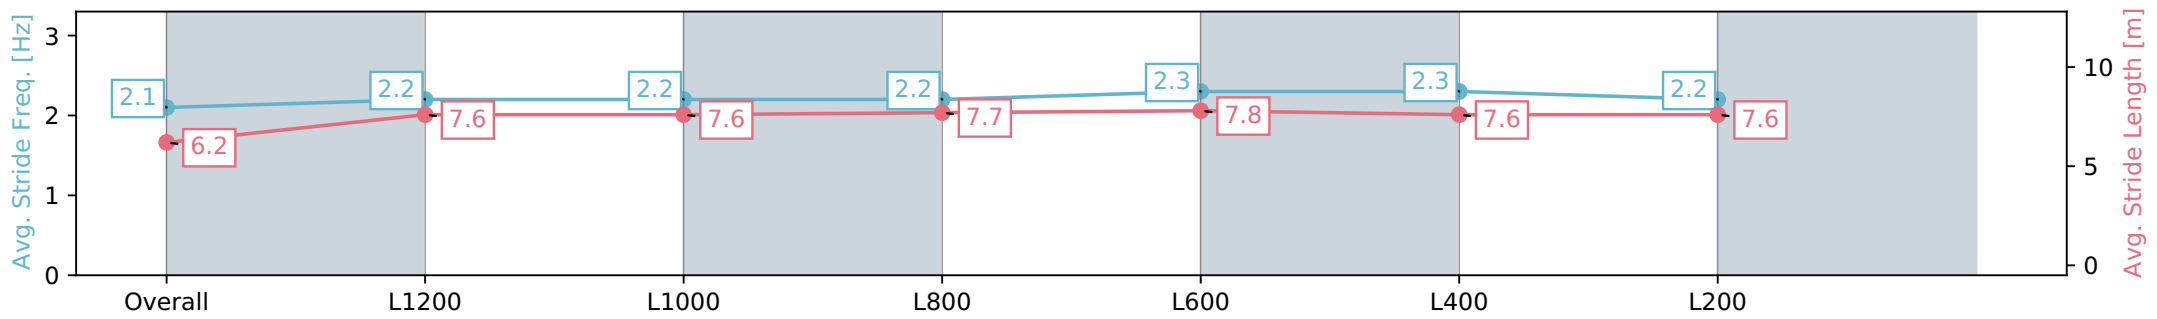

Horse/Jockey Name	LAPILLI
Finish Rank	11
Fastest Section Time (Section)	0:11.54 (L600)
Top Speed [km/h] (Section)	65.0 (L600)
Race State	Finished

Morphettville Parks SA - Professional
Race 6: TAB Adelaide Cup Day - Monday March 11th
Handicap - 1400m

17 February 2024 - 3:24PM

Track Rating: Good 3, Weather: Fine, Rail Position: +3m 1000m-W/
Post, True Remainder, Sectional 604m

Section	Overall	L1200	L1000	L800	L600	L400	L200
Section Times	1:25.42 [11] (0:14.79)	1:10.63 [9] (0:11.56)	0:59.07 [9] (0:11.88)	0:47.19 [8] (0:11.69)	0:35.50 [8] (0:11.54)	0:23.96 [8] (0:11.64)	0:12.32 [10] (0:12.32)
Average Speed [km/h]	48.8	62.2	61.3	62.2	64.0	62.5	58.5
Top Speed [km/h]	61.4	63.6	62.1	64.0	65.0	63.6	62.5
Avg. Dist. to Rail [m]	7.5	1.4	2.2	3.6	4.6	6.1	9.2
Avg. Stride Freq. [Hz]	2.1	2.2	2.2	2.2	2.3	2.3	2.2
Avg. Stride Length [m]	6.2	7.6	7.6	7.7	7.8	7.6	7.6

- [ ] Ranking at each section and finish
- -:-:- No data available at this section
- NA No data available