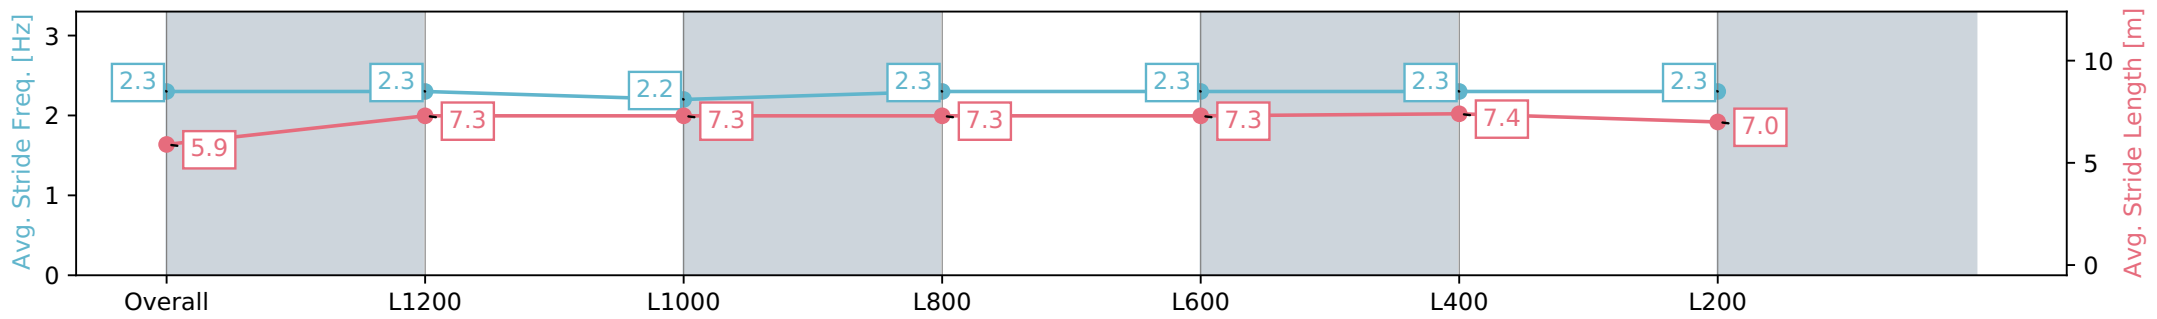

Horse/Jockey Name	SOLAR MIST
Finish Rank	10
Fastest Section Time (Section)	0:11.54 (L1200)
Top Speed [km/h] (Section)	63.2 (L600)
Race State	Finished

Morphettville Parks SA - Professional
Race 6: TAB Adelaide Cup Day - Monday March 11th
Handicap - 1400m

17 February 2024 - 3:24PM

Track Rating: Good 3, Weather: Fine, Rail Position: +3m 1000m-W/
Post, True Remainder, Sectional 604m

Section	Overall	L1200	L1000	L800	L600	L400	L200
Section Times	1:25.41 [10] (0:14.53)	1:10.88 [6] (0:11.54)	0:59.34 [6] (0:11.93)	0:47.41 [6] (0:11.75)	0:35.66 [7] (0:11.62)	0:24.04 [7] (0:11.71)	0:12.33 [8] (0:12.33)
Average Speed [km/h]	49.6	62.4	60.4	61.4	62.3	61.8	58.3
Top Speed [km/h]	61.9	63.0	61.8	62.2	63.2	62.6	60.8
Avg. Dist. to Rail [m]	2.8	1.1	0.7	0.9	1.0	2.1	5.0
Avg. Stride Freq. [Hz]	2.3	2.3	2.2	2.3	2.3	2.3	2.3
Avg. Stride Length [m]	5.9	7.3	7.3	7.3	7.3	7.4	7.0

- [ ] Ranking at each section and finish
- -:-:- No data available at this section
- NA No data available