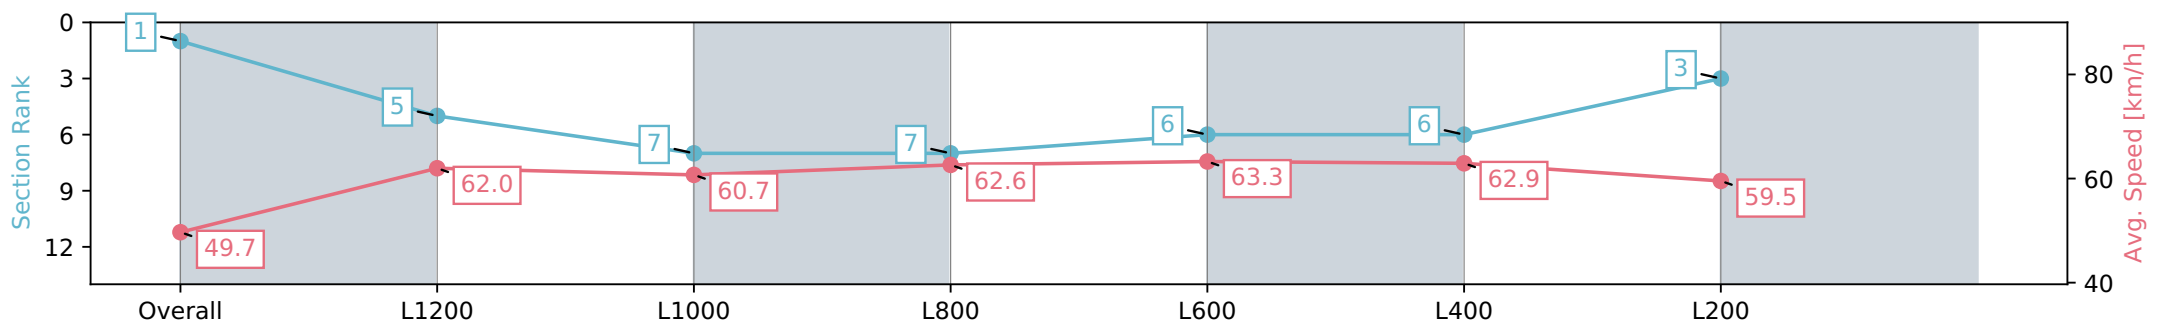

Horse/Jockey Name	ALTRUIST
Finish Rank	1
Fastest Section Time (Section)	0:11.52 (L400)
Top Speed [km/h] (Section)	64.3 (L600)
Race State	Finished

Morphettville Parks SA - Professional
Race 6: TAB Adelaide Cup Day - Monday March 11th
Handicap - 1400m

17 February 2024 - 3:24PM

Track Rating: Good 3, Weather: Fine, Rail Position: +3m 1000m-W/
Post, True Remainder, Sectional 604m

Section	Overall	L1200	L1000	L800	L600	L400	L200
Section Times	1:24.98 [1] (0:14.51)	1:10.47 [5] (0:11.62)	0:58.85 [7] (0:12.02)	0:46.83 [7] (0:11.59)	0:35.24 [6] (0:11.60)	0:23.64 [6] (0:11.52)	0:12.12 [3] (0:12.12)
Average Speed [km/h]	49.7	62.0	60.7	62.6	63.3	62.9	59.5
Top Speed [km/h]	61.9	62.6	61.6	64.2	64.3	64.0	62.1
Avg. Dist. to Rail [m]	8.2	2.3	2.4	3.0	3.6	4.1	6.7
Avg. Stride Freq. [Hz]	2.2	2.4	2.3	2.3	2.4	2.4	2.3
Avg. Stride Length [m]	6.1	7.3	7.3	7.3	7.4	7.3	7.2

- [ ] Ranking at each section and finish
- -:-:- No data available at this section
- NA No data available