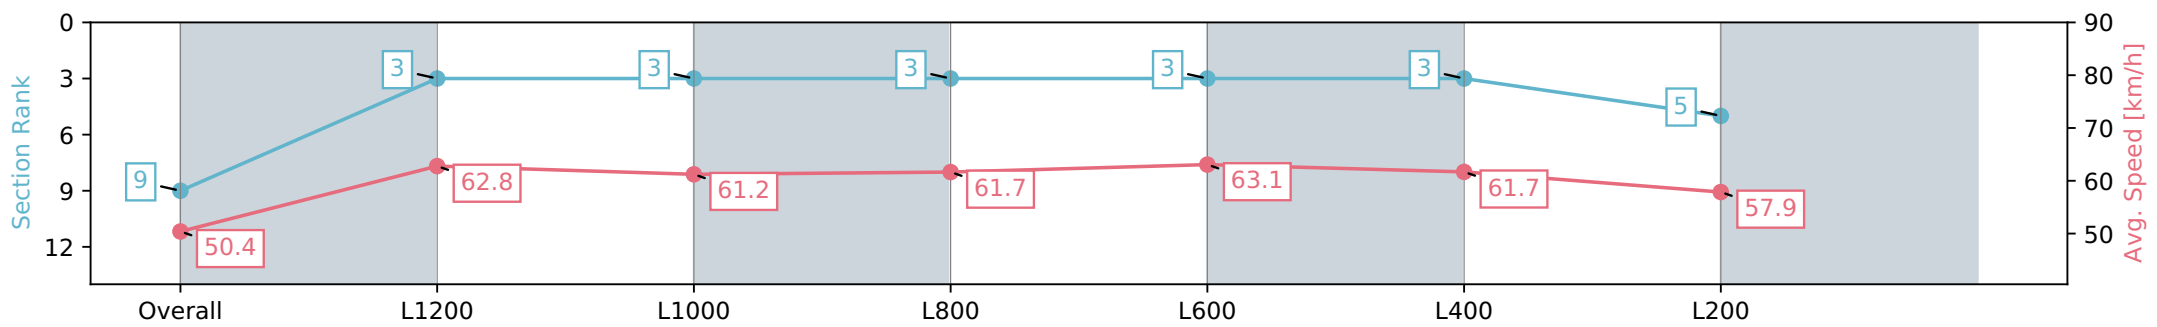

Horse/Jockey Name	APACHE DISCREET
Finish Rank	9
Fastest Section Time (Section)	0:11.47 (L1200)
Top Speed [km/h] (Section)	63.6 (L600)
Race State	Finished

Morphettville Parks SA - Professional
Race 6: TAB Adelaide Cup Day - Monday March 11th
Handicap - 1400m

17 February 2024 - 3:24PM

Track Rating: Good 3, Weather: Fine, Rail Position: +3m 1000m-W/
Post, True Remainder, Sectional 604m

Section	Overall	L1200	L1000	L800	L600	L400	L200
Section Times	1:25.35 [9] (0:14.30)	1:11.05 [3] (0:11.47)	0:59.58 [3] (0:11.88)	0:47.70 [3] (0:11.79)	0:35.91 [3] (0:11.65)	0:24.26 [3] (0:11.80)	0:12.46 [5] (0:12.46)
Average Speed [km/h]	50.4	62.8	61.2	61.7	63.1	61.7	57.9
Top Speed [km/h]	62.5	63.5	61.9	62.4	63.6	62.8	61.3
Avg. Dist. to Rail [m]	6.3	2.0	2.4	3.1	3.8	5.6	7.9
Avg. Stride Freq. [Hz]	2.3	2.3	2.3	2.3	2.4	2.4	2.3
Avg. Stride Length [m]	6.0	7.5	7.5	7.5	7.5	7.2	7.1

- [ ] Ranking at each section and finish
- -:-:- No data available at this section
- NA No data available