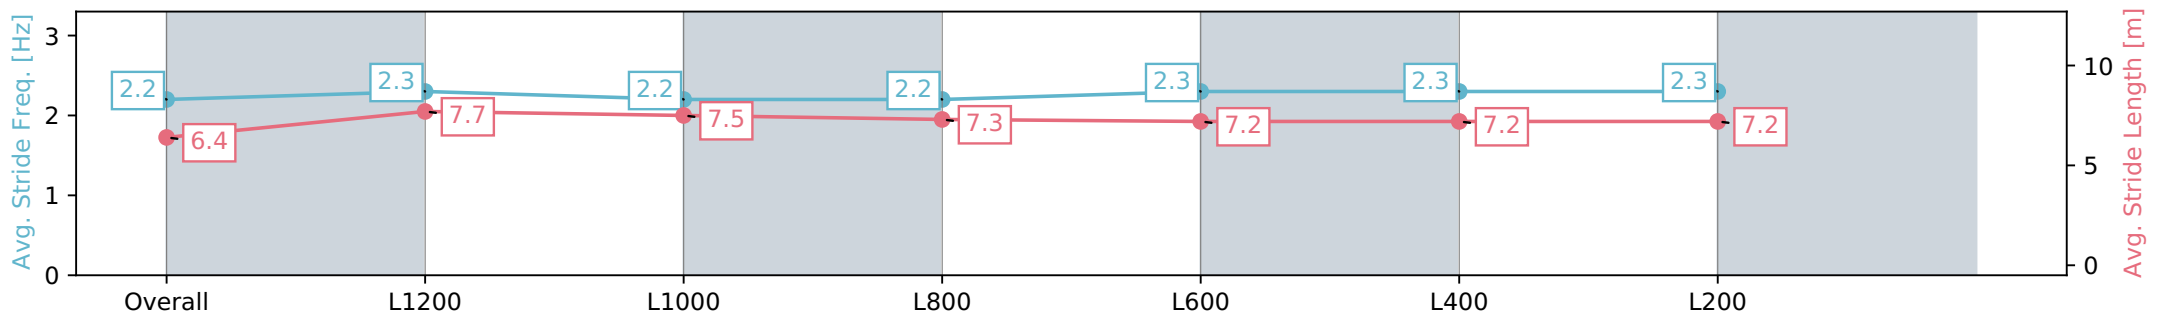

Horse/Jockey Name	NEVER SURRENDER
Finish Rank	4
Fastest Section Time (Section)	0:11.42 (L1200)
Top Speed [km/h] (Section)	64.6 (L1200)
Race State	Finished

Morphettville Parks SA - Professional
Race 6: TAB Adelaide Cup Day - Monday March 11th
Handicap - 1400m

17 February 2024 - 3:24PM

Track Rating: Good 3, Weather: Fine, Rail Position: +3m 1000m-W/
Post, True Remainder, Sectional 604m

Section	Overall	L1200	L1000	L800	L600	L400	L200
Section Times	1:25.05 [4] (0:14.23)	1:10.82 [1] (0:11.42)	0:59.40 [1] (0:11.83)	0:47.57 [1] (0:11.82)	0:35.75 [2] (0:11.56)	0:24.19 [1] (0:11.83)	0:12.36 [2] (0:12.36)
Average Speed [km/h]	50.6	63.1	60.7	61.1	62.6	60.9	58.3
Top Speed [km/h]	64.2	64.6	61.9	62.1	63.1	62.3	60.6
Avg. Dist. to Rail [m]	1.4	0.9	0.5	0.7	0.9	1.1	1.6
Avg. Stride Freq. [Hz]	2.2	2.3	2.2	2.2	2.3	2.3	2.3
Avg. Stride Length [m]	6.4	7.7	7.5	7.3	7.2	7.2	7.2

- [ ] Ranking at each section and finish
- -:-:- No data available at this section
- NA No data available