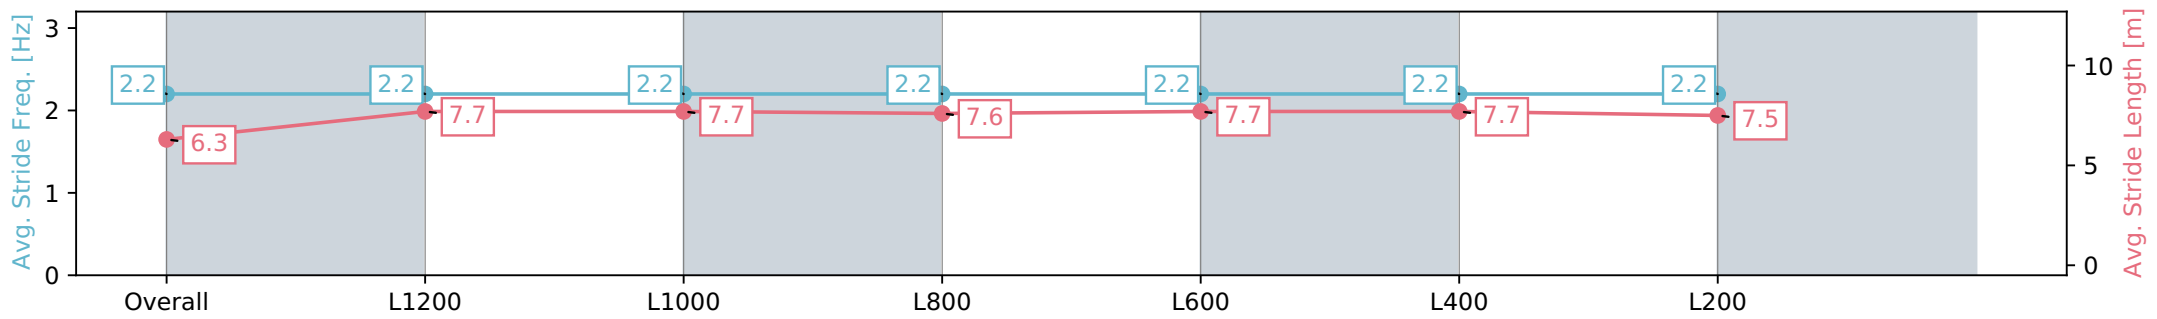

Horse/Jockey Name	DEVIL'S DEXTER
Finish Rank	2
Fastest Section Time (Section)	0:11.44 (L1200)
Top Speed [km/h] (Section)	64.2 (L1200)
Race State	Finished

Morphettville Parks SA - Professional
Race 6: TAB Adelaide Cup Day - Monday March 11th
Handicap - 1400m

17 February 2024 - 3:24PM

Track Rating: Good 3, Weather: Fine, Rail Position: +3m 1000m-W/
Post, True Remainder, Sectional 604m

Section	Overall	L1200	L1000	L800	L600	L400	L200
Section Times	1:24.99 [2] (0:14.27)	1:10.72 [2] (0:11.44)	0:59.28 [2] (0:11.82)	0:47.46 [2] (0:11.74)	0:35.72 [1] (0:11.69)	0:24.03 [2] (0:11.72)	0:12.31 [1] (0:12.31)
Average Speed [km/h]	50.5	62.9	61.0	61.6	62.3	61.8	58.4
Top Speed [km/h]	63.8	64.2	62.3	61.9	63.3	62.7	61.3
Avg. Dist. to Rail [m]	4.5	1.0	0.7	1.6	2.1	2.1	3.5
Avg. Stride Freq. [Hz]	2.2	2.2	2.2	2.2	2.2	2.2	2.2
Avg. Stride Length [m]	6.3	7.7	7.7	7.6	7.7	7.7	7.5

- [ ] Ranking at each section and finish
- -:-:- No data available at this section
- NA No data available