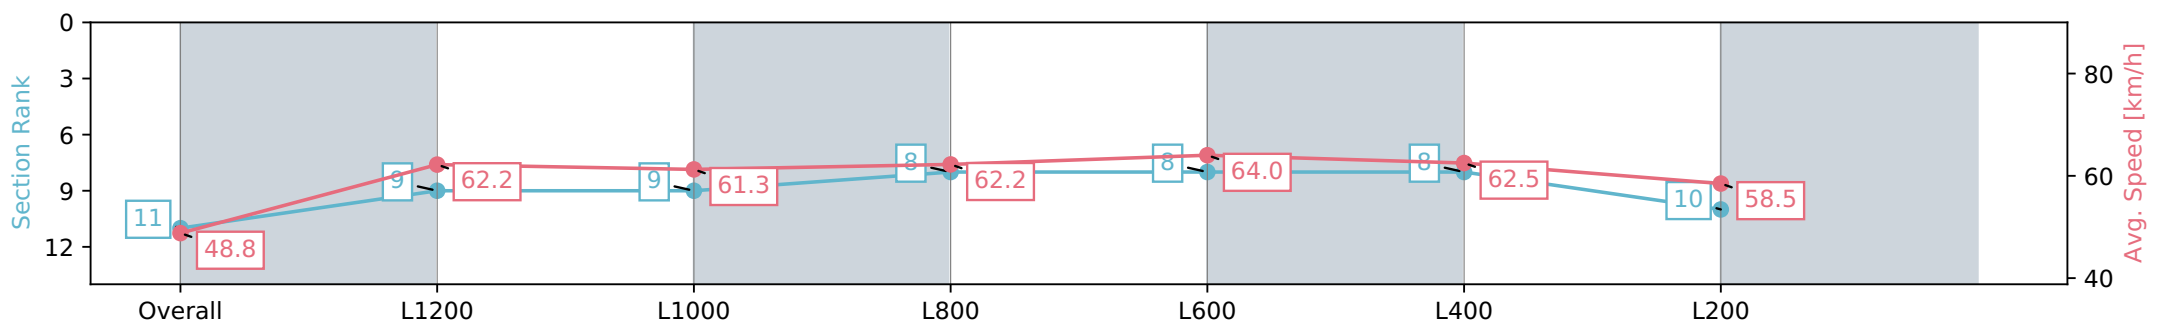

Horse/Jockey Name	LAPILLI
Finish Rank	11
Fastest Section Time (Section)	0:11.54 (L600)
Top Speed [km/h] (Section)	65.0 (L600)
Race State	Finished

Morphettville Parks SA - Professional
Race 6: TAB Adelaide Cup Day - Monday March 11th
Handicap - 1400m

17 February 2024 - 3:24PM

Track Rating: Good 3, Weather: Fine, Rail Position: +3m 1000m-W/
Post, True Remainder, Sectional 604m

Section	Overall	L1200	L1000	L800	L600	L400	L200
Section Times	1:25.42 [11] (0:14.79)	1:10.63 [9] (0:11.56)	0:59.07 [9] (0:11.88)	0:47.19 [8] (0:11.69)	0:35.50 [8] (0:11.54)	0:23.96 [8] (0:11.64)	0:12.32 [10] (0:12.32)
Average Speed [km/h]	48.8	62.2	61.3	62.2	64.0	62.5	58.5
Top Speed [km/h]	61.4	63.6	62.1	64.0	65.0	63.6	62.5
Avg. Dist. to Rail [m]	7.5	1.4	2.2	3.6	4.6	6.1	9.2
Avg. Stride Freq. [Hz]	2.1	2.2	2.2	2.2	2.3	2.3	2.2
Avg. Stride Length [m]	6.2	7.6	7.6	7.7	7.8	7.6	7.6

- [ ] Ranking at each section and finish
- -:-:- No data available at this section
- NA No data available