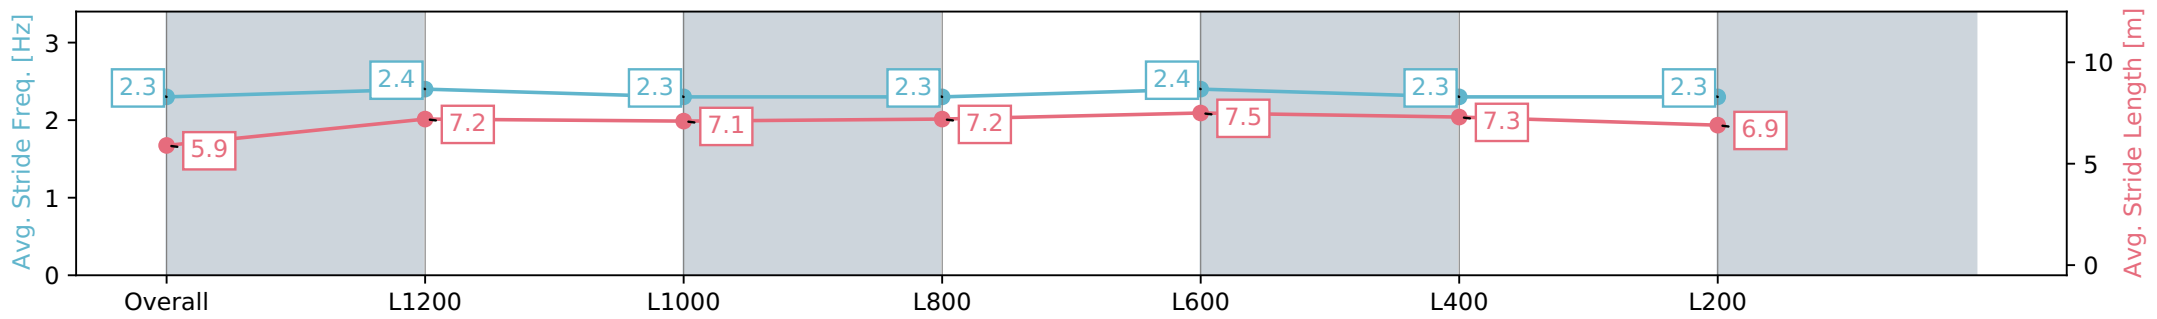

Horse/Jockey Name	ANGELIC APPEAL
Finish Rank	8
Fastest Section Time (Section)	0:11.46 (L600)
Top Speed [km/h] (Section)	64.8 (L600)
Race State	Finished

Morphettville Parks SA - Professional
Race 6: TAB Adelaide Cup Day - Monday March 11th
Handicap - 1400m

17 February 2024 - 3:24PM

Track Rating: Good 3, Weather: Fine, Rail Position: +3m 1000m-W/
Post, True Remainder, Sectional 604m

Section	Overall	L1200	L1000	L800	L600	L400	L200
Section Times	1:25.26 [8] (0:14.81)	1:10.45 [10] (0:11.59)	0:58.86 [10] (0:11.95)	0:46.91 [10] (0:11.75)	0:35.16 [10] (0:11.46)	0:23.70 [9] (0:11.56)	0:12.13 [11] (0:12.13)
Average Speed [km/h]	48.7	62.1	60.5	61.5	63.9	62.6	59.5
Top Speed [km/h]	60.9	63.7	62.6	63.4	64.8	64.2	62.1
Avg. Dist. to Rail [m]	3.1	1.3	1.2	2.0	2.9	4.5	8.1
Avg. Stride Freq. [Hz]	2.3	2.4	2.3	2.3	2.4	2.3	2.3
Avg. Stride Length [m]	5.9	7.2	7.1	7.2	7.5	7.3	6.9

- [ ] Ranking at each section and finish
- -:-:- No data available at this section
- NA No data available