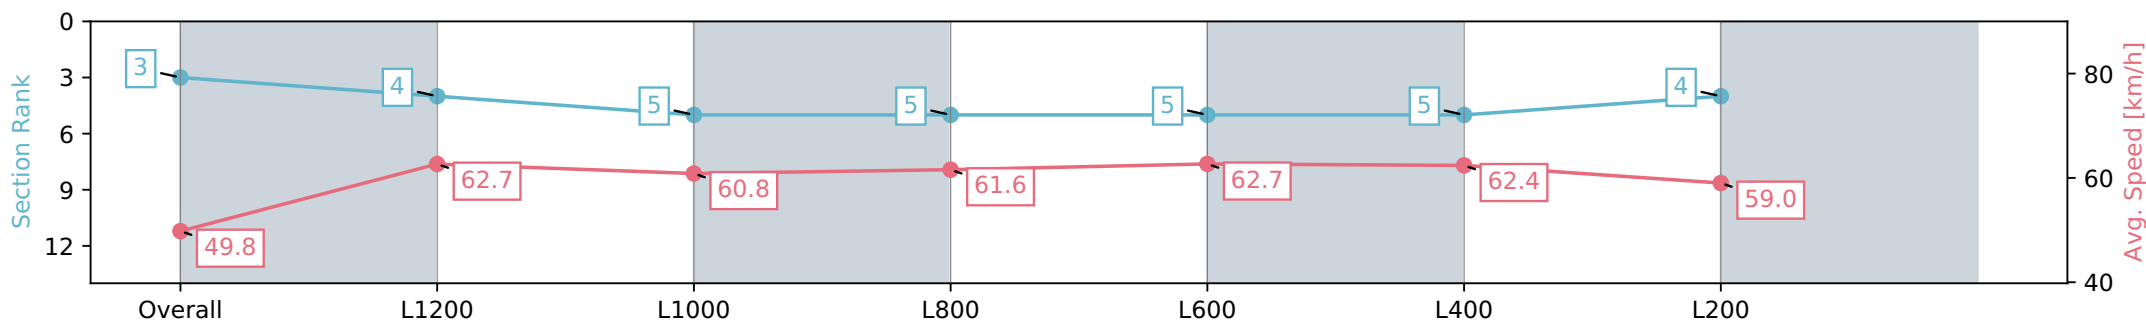

Horse/Jockey Name	HARLEY'N'ROSE
Finish Rank	3
Fastest Section Time (Section)	0:11.50 (L1200)
Top Speed [km/h] (Section)	64.0 (L1200)
Race State	Finished

Morphettville Parks SA - Professional
Race 6: TAB Adelaide Cup Day - Monday March 11th
Handicap - 1400m

17 February 2024 - 3:24PM

Track Rating: Good 3, Weather: Fine, Rail Position: +3m 1000m-W/
Post, True Remainder, Sectional 604m

Section	Overall	L1200	L1000	L800	L600	L400	L200
Section Times	1:25.05 [3] (0:14.46)	1:10.59 [4] (0:11.50)	0:59.09 [5] (0:11.92)	0:47.17 [5] (0:11.76)	0:35.41 [5] (0:11.62)	0:23.79 [5] (0:11.60)	0:12.19 [4] (0:12.19)
Average Speed [km/h]	49.8	62.7	60.8	61.6	62.7	62.4	59.0
Top Speed [km/h]	62.0	64.0	61.7	62.1	63.4	63.3	61.8
Avg. Dist. to Rail [m]	4.0	1.3	1.6	2.0	2.2	2.4	4.5
Avg. Stride Freq. [Hz]	2.1	2.2	2.2	2.2	2.3	2.3	2.2
Avg. Stride Length [m]	6.5	7.5	7.3	7.4	7.5	7.6	7.3

- [ ] Ranking at each section and finish
- -:-:- No data available at this section
- NA No data available