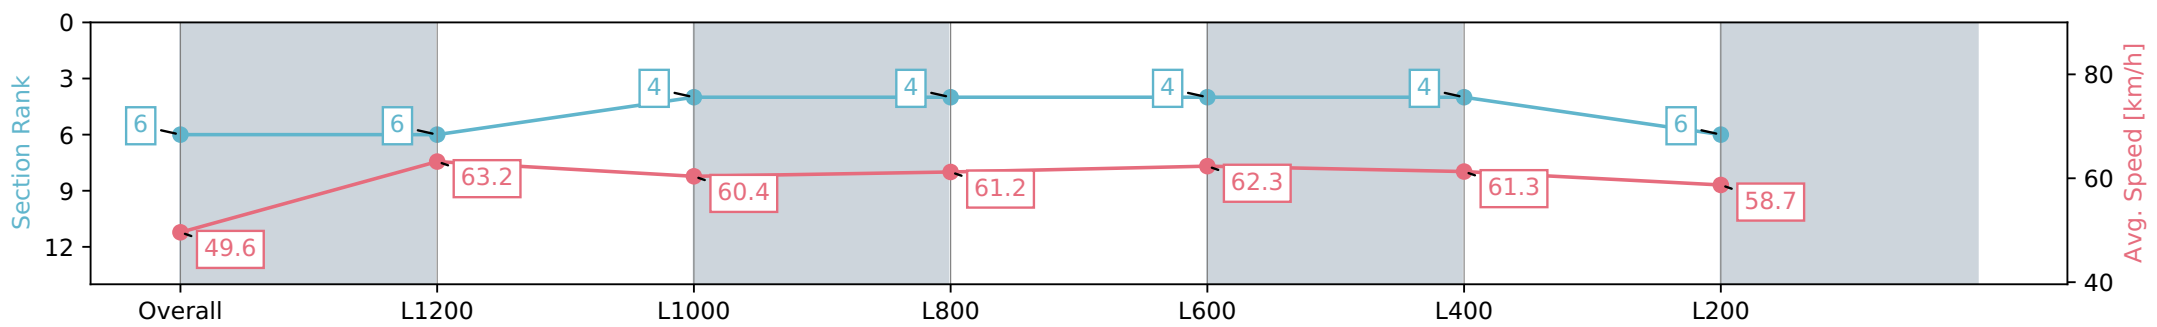

Horse/Jockey Name	PAPPIANA
Finish Rank	6
Fastest Section Time (Section)	0:11.38 (L1200)
Top Speed [km/h] (Section)	64.3 (L1200)
Race State	Finished

Morphettville Parks SA - Professional
Race 6: TAB Adelaide Cup Day - Monday March 11th
Handicap - 1400m

17 February 2024 - 3:24PM

Track Rating: Good 3, Weather: Fine, Rail Position: +3m 1000m-W/
Post, True Remainder, Sectional 604m

Section	Overall	L1200	L1000	L800	L600	L400	L200
Section Times	1:25.20 [6] (0:14.53)	1:10.67 [6] (0:11.38)	0:59.29 [4] (0:11.85)	0:47.44 [4] (0:11.79)	0:35.65 [4] (0:11.61)	0:24.04 [4] (0:11.77)	0:12.27 [6] (0:12.27)
Average Speed [km/h]	49.6	63.2	60.4	61.2	62.3	61.3	58.7
Top Speed [km/h]	64.0	64.3	62.1	62.1	63.2	62.7	60.6
Avg. Dist. to Rail [m]	1.4	1.2	1.0	0.5	1.0	0.9	2.2
Avg. Stride Freq. [Hz]	2.2	2.3	2.3	2.3	2.4	2.3	2.3
Avg. Stride Length [m]	6.1	7.5	7.3	7.3	7.0	7.2	7.0

Report Created: Sat 17 February 2024 16:33:10 GMT+11 (Note: Timing is based on positional data)

- [ ] Ranking at each section and finish
- -:-:- No data available at this section
- NA No data available