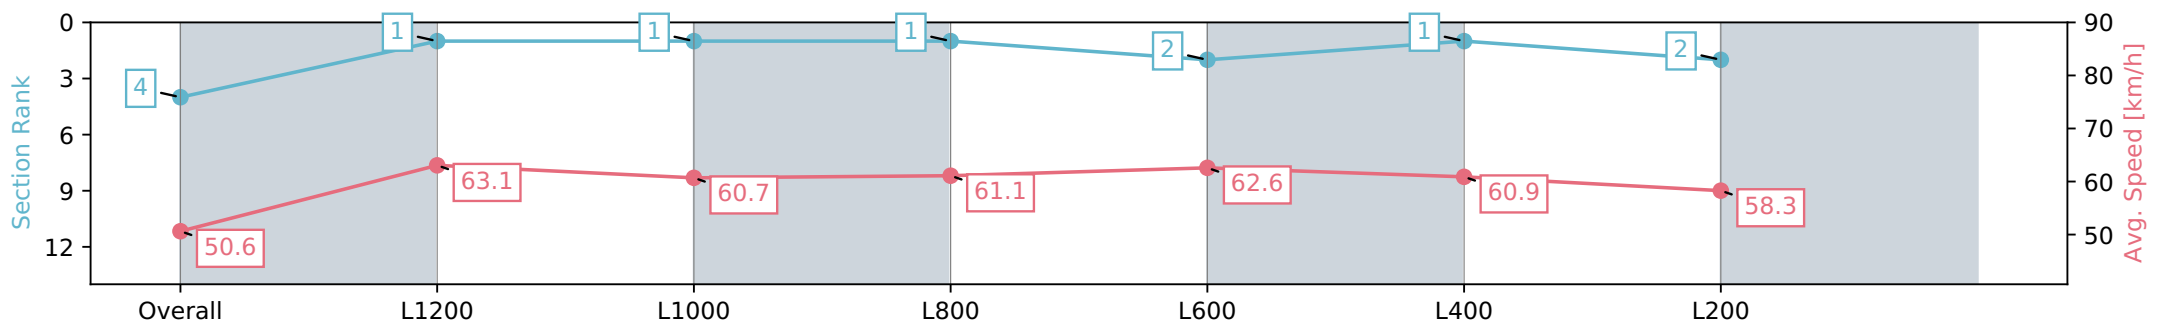

Horse/Jockey Name	NEVER SURRENDER
Finish Rank	4
Fastest Section Time (Section)	0:11.42 (L1200)
Top Speed [km/h] (Section)	64.6 (L1200)
Race State	Finished

Morphettville Parks SA - Professional
Race 6: TAB Adelaide Cup Day - Monday March 11th
Handicap - 1400m

17 February 2024 - 3:24PM

Track Rating: Good 3, Weather: Fine, Rail Position: +3m 1000m-W/
Post, True Remainder, Sectional 604m

Section	Overall	L1200	L1000	L800	L600	L400	L200
Section Times	1:25.05 [4] (0:14.23)	1:10.82 [1] (0:11.42)	0:59.40 [1] (0:11.83)	0:47.57 [1] (0:11.82)	0:35.75 [2] (0:11.56)	0:24.19 [1] (0:11.83)	0:12.36 [2] (0:12.36)
Average Speed [km/h]	50.6	63.1	60.7	61.1	62.6	60.9	58.3
Top Speed [km/h]	64.2	64.6	61.9	62.1	63.1	62.3	60.6
Avg. Dist. to Rail [m]	1.4	0.9	0.5	0.7	0.9	1.1	1.6
Avg. Stride Freq. [Hz]	2.2	2.3	2.2	2.2	2.3	2.3	2.3
Avg. Stride Length [m]	6.4	7.7	7.5	7.3	7.2	7.2	7.2

- [ ] Ranking at each section and finish
- -:-:- No data available at this section
- NA No data available