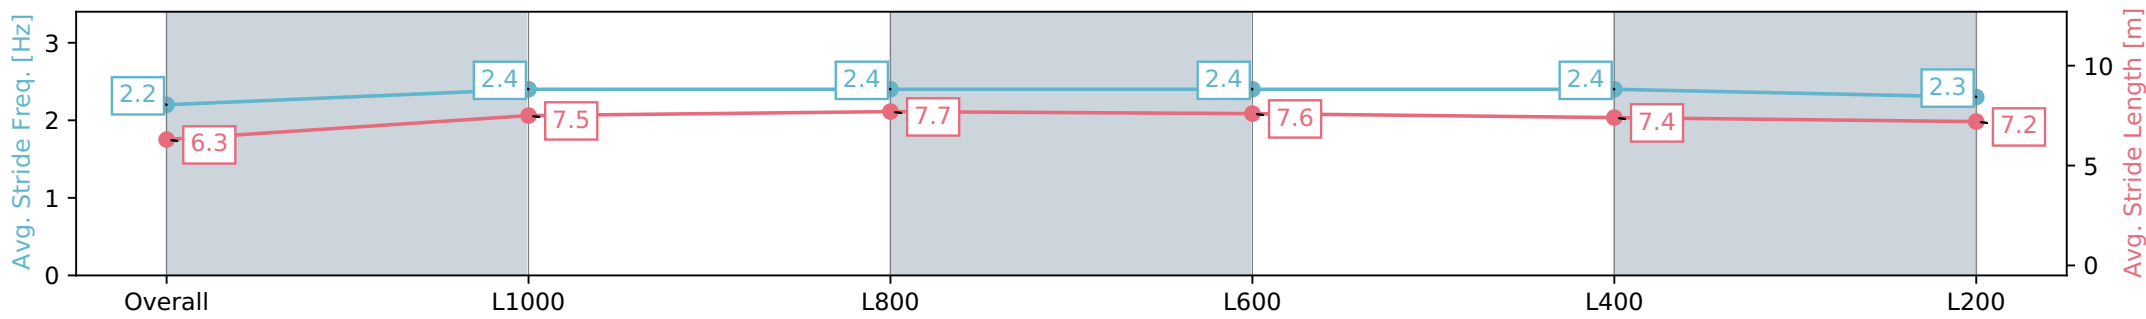

Section	Overall	L1000	L800	L600	L400	L200
Section Times	1:14.45 [2] (0:17.68)	0:56.77 [7] (0:11.31)	0:45.46 [7] (0:10.99)	0:34.47 [7] (0:11.01)	0:23.46 [6] (0:11.39)	0:12.07 [7] (0:12.07)
Average Speed [km/h]	50.9	64.0	65.8	66.0	63.6	59.6
Top Speed [km/h]	63.5	65.0	66.7	66.9	66.0	62.6
Avg. Dist. to Rail [m]	4.9	1.2	1.5	1.9	2.0	2.5
Avg. Stride Freq. [Hz]	2.2	2.4	2.4	2.4	2.4	2.3
Avg. Stride Length [m]	6.3	7.5	7.7	7.6	7.4	7.2