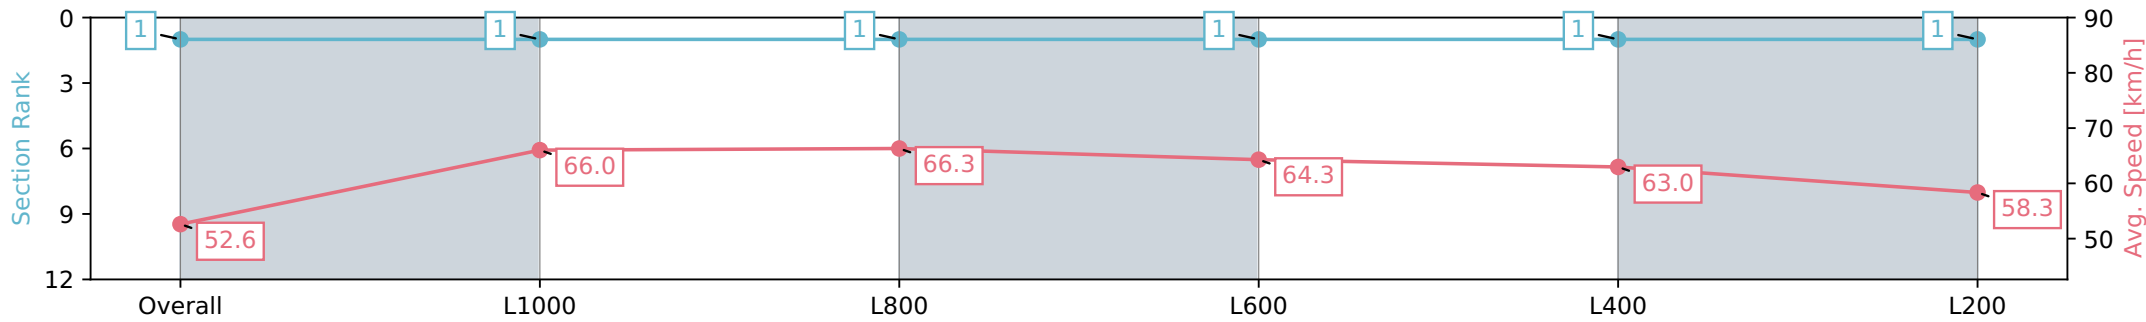

Section	Overall	L1000	L800	L600	L400	L200
Section Times	1:13.95 [1] (0:17.10)	0:56.85 [1] (0:10.88)	0:45.97 [1] (0:10.90)	0:35.07 [1] (0:11.26)	0:23.81 [1] (0:11.48)	0:12.33 [1] (0:12.33)
Average Speed [km/h]	52.6	66.0	66.3	64.3	63.0	58.3
Top Speed [km/h]	65.5	66.3	67.4	65.9	63.8	62.5
Avg. Dist. to Rail [m]	4.3	0.8	1.3	1.2	1.0	0.7
Avg. Stride Freq. [Hz]	2.2	2.3	2.3	2.4	2.4	2.3
Avg. Stride Length [m]	6.5	7.9	7.9	7.5	7.4	7.2