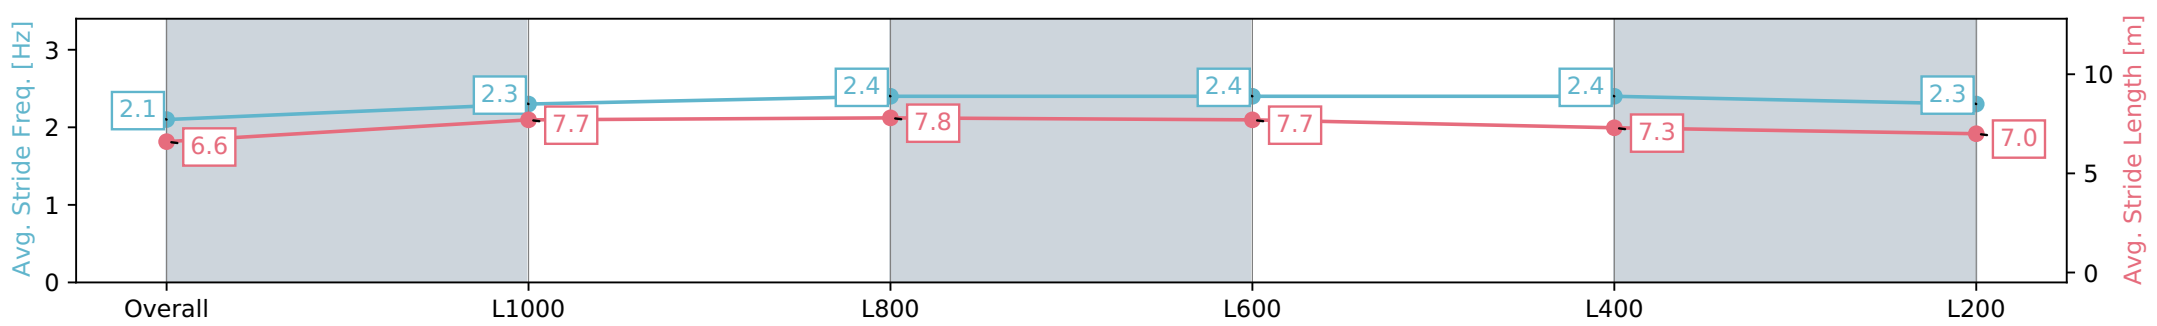

Section	Overall	L1000	L800	L600	L400	L200
Section Times	1:14.70 [6] (0:17.61)	0:57.09 [5] (0:11.26)	0:45.83 [5] (0:11.04)	0:34.79 [5] (0:11.05)	0:23.74 [5] (0:11.40)	0:12.34 [6] (0:12.34)
Average Speed [km/h]	51.2	64.7	65.7	66.4	63.8	58.3
Top Speed [km/h]	63.5	65.8	66.6	67.2	65.5	62.0
Avg. Dist. to Rail [m]	7.0	2.5	2.9	3.5	4.2	4.9
Avg. Stride Freq. [Hz]	2.1	2.3	2.4	2.4	2.4	2.3
Avg. Stride Length [m]	6.6	7.7	7.8	7.7	7.3	7.0