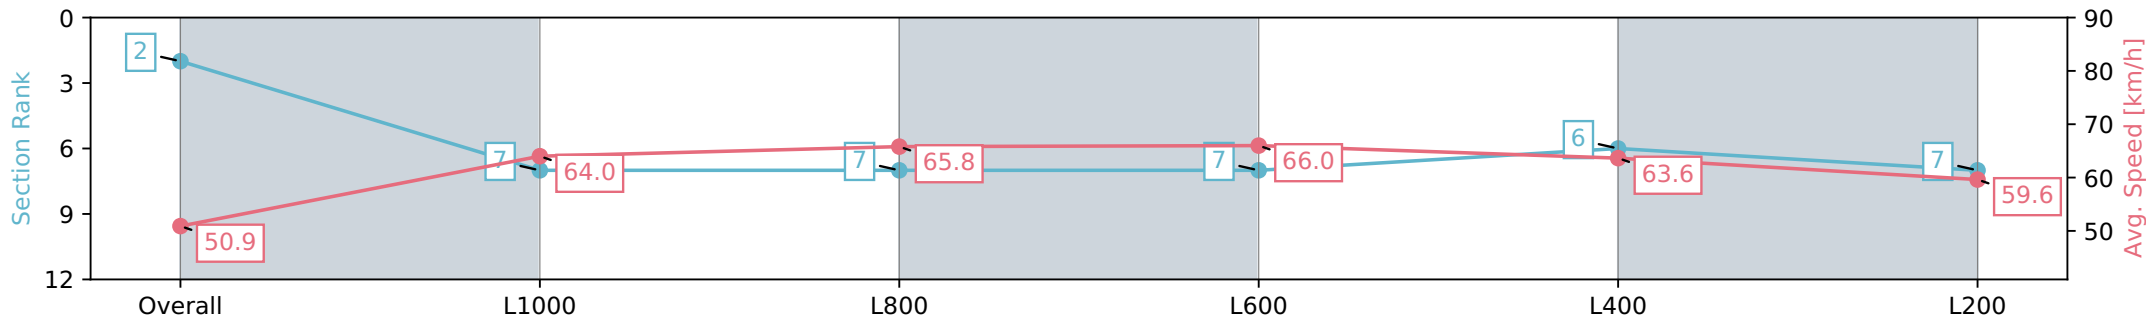

Section	Overall	L1000	L800	L600	L400	L200
Section Times	1:14.45 [2] (0:17.68)	0:56.77 [7] (0:11.31)	0:45.46 [7] (0:10.99)	0:34.47 [7] (0:11.01)	0:23.46 [6] (0:11.39)	0:12.07 [7] (0:12.07)
Average Speed [km/h]	50.9	64.0	65.8	66.0	63.6	59.6
Top Speed [km/h]	63.5	65.0	66.7	66.9	66.0	62.6
Avg. Dist. to Rail [m]	4.9	1.2	1.5	1.9	2.0	2.5
Avg. Stride Freq. [Hz]	2.2	2.4	2.4	2.4	2.4	2.3
Avg. Stride Length [m]	6.3	7.5	7.7	7.6	7.4	7.2