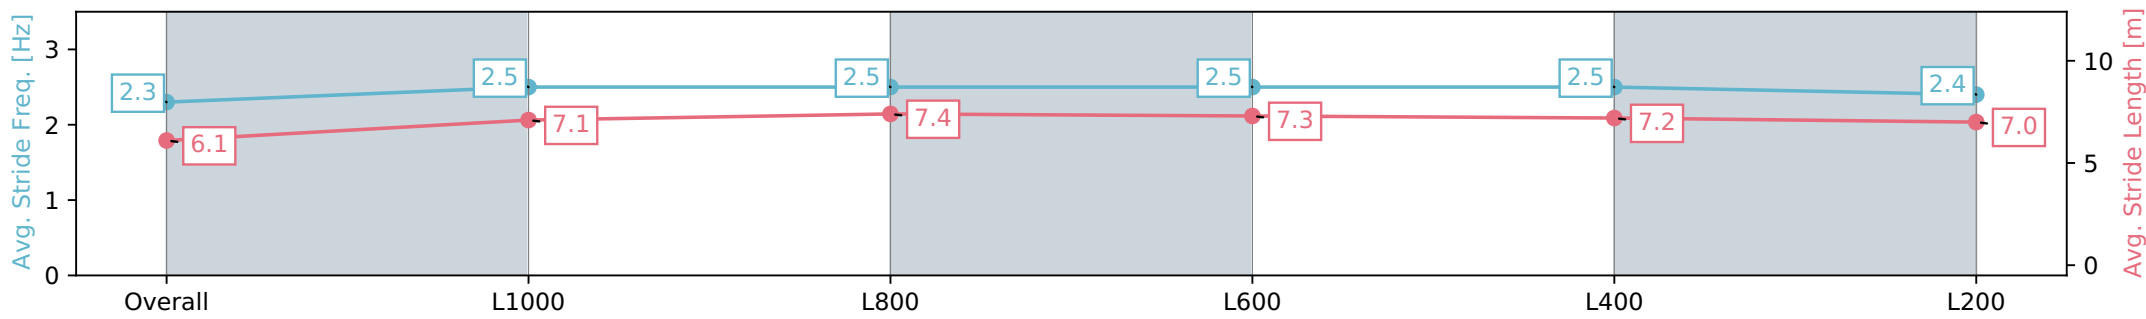

Section	Overall	L1000	L800	L600	L400	L200
Section Times	1:14.63 [5] (0:17.65)	0:56.98 [6] (0:11.30)	0:45.68 [6] (0:11.01)	0:34.67 [6] (0:11.07)	0:23.60 [7] (0:11.28)	0:12.31 [5] (0:12.31)
Average Speed [km/h]	51.0	63.7	65.5	65.3	63.8	58.5
Top Speed [km/h]	62.8	65.3	66.3	65.6	64.9	61.3
Avg. Dist. to Rail [m]	2.8	0.6	0.9	0.7	0.7	0.5
Avg. Stride Freq. [Hz]	2.3	2.5	2.5	2.5	2.5	2.4
Avg. Stride Length [m]	6.1	7.1	7.4	7.3	7.2	7.0