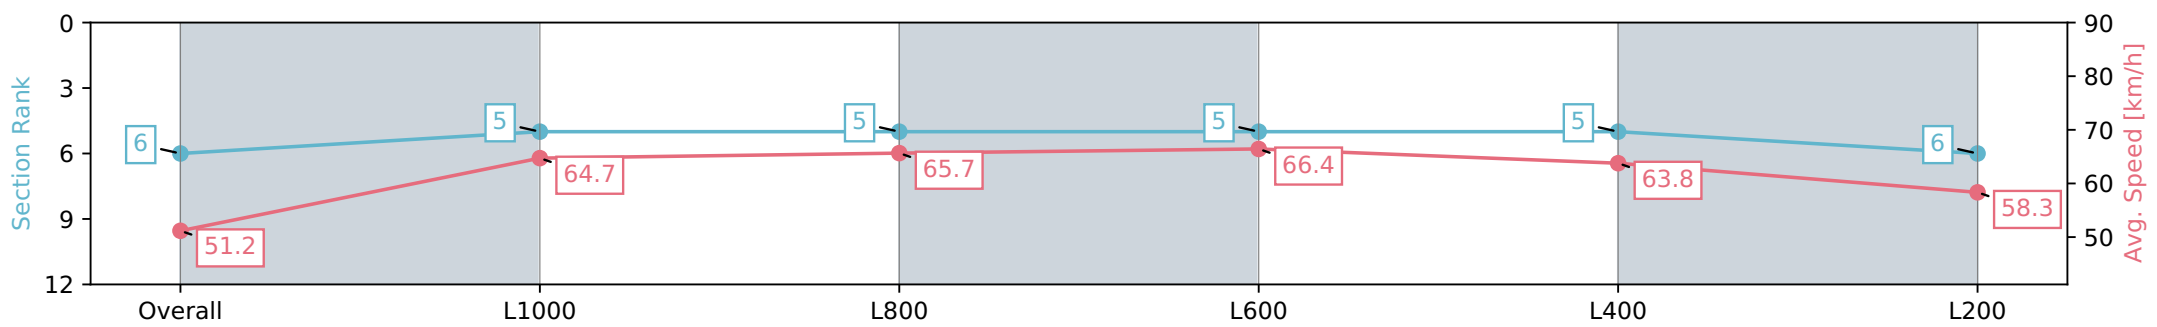

Section	Overall	L1000	L800	L600	L400	L200
Section Times	1:14.70 [6] (0:17.61)	0:57.09 [5] (0:11.26)	0:45.83 [5] (0:11.04)	0:34.79 [5] (0:11.05)	0:23.74 [5] (0:11.40)	0:12.34 [6] (0:12.34)
Average Speed [km/h]	51.2	64.7	65.7	66.4	63.8	58.3
Top Speed [km/h]	63.5	65.8	66.6	67.2	65.5	62.0
Avg. Dist. to Rail [m]	7.0	2.5	2.9	3.5	4.2	4.9
Avg. Stride Freq. [Hz]	2.1	2.3	2.4	2.4	2.4	2.3
Avg. Stride Length [m]	6.6	7.7	7.8	7.7	7.3	7.0