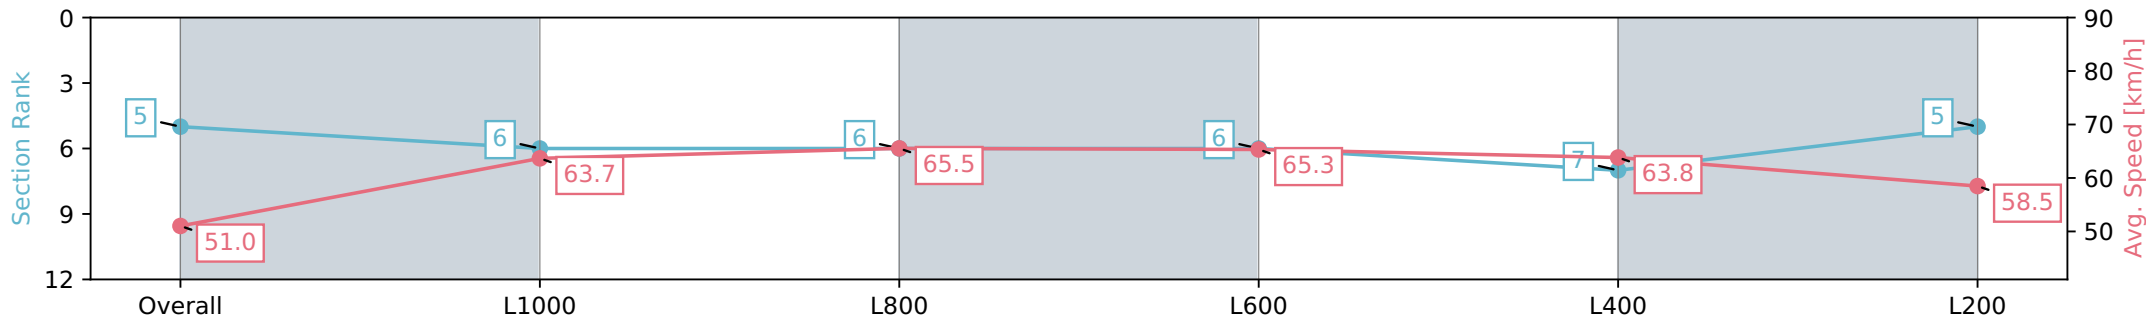

Section	Overall	L1000	L800	L600	L400	L200
Section Times	1:14.63 [5] (0:17.65)	0:56.98 [6] (0:11.30)	0:45.68 [6] (0:11.01)	0:34.67 [6] (0:11.07)	0:23.60 [7] (0:11.28)	0:12.31 [5] (0:12.31)
Average Speed [km/h]	51.0	63.7	65.5	65.3	63.8	58.5
Top Speed [km/h]	62.8	65.3	66.3	65.6	64.9	61.3
Avg. Dist. to Rail [m]	2.8	0.6	0.9	0.7	0.7	0.5
Avg. Stride Freq. [Hz]	2.3	2.5	2.5	2.5	2.5	2.4
Avg. Stride Length [m]	6.1	7.1	7.4	7.3	7.2	7.0