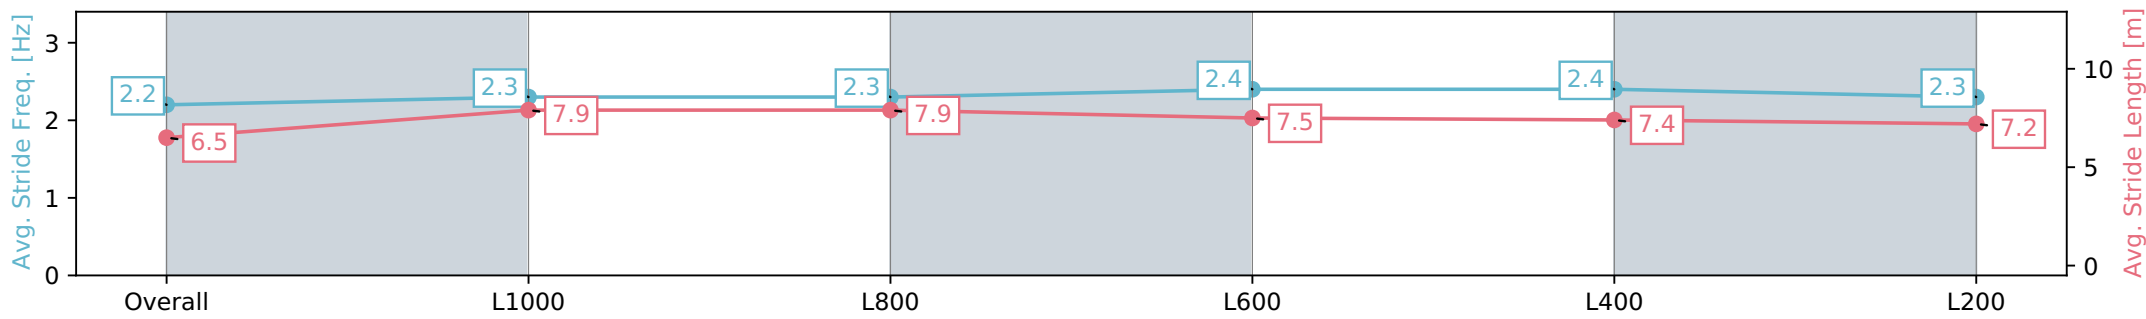

Section	Overall	L1000	L800	L600	L400	L200
Section Times	1:13.95 [1] (0:17.10)	0:56.85 [1] (0:10.88)	0:45.97 [1] (0:10.90)	0:35.07 [1] (0:11.26)	0:23.81 [1] (0:11.48)	0:12.33 [1] (0:12.33)
Average Speed [km/h]	52.6	66.0	66.3	64.3	63.0	58.3
Top Speed [km/h]	65.5	66.3	67.4	65.9	63.8	62.5
Avg. Dist. to Rail [m]	4.3	0.8	1.3	1.2	1.0	0.7
Avg. Stride Freq. [Hz]	2.2	2.3	2.3	2.4	2.4	2.3
Avg. Stride Length [m]	6.5	7.9	7.9	7.5	7.4	7.2