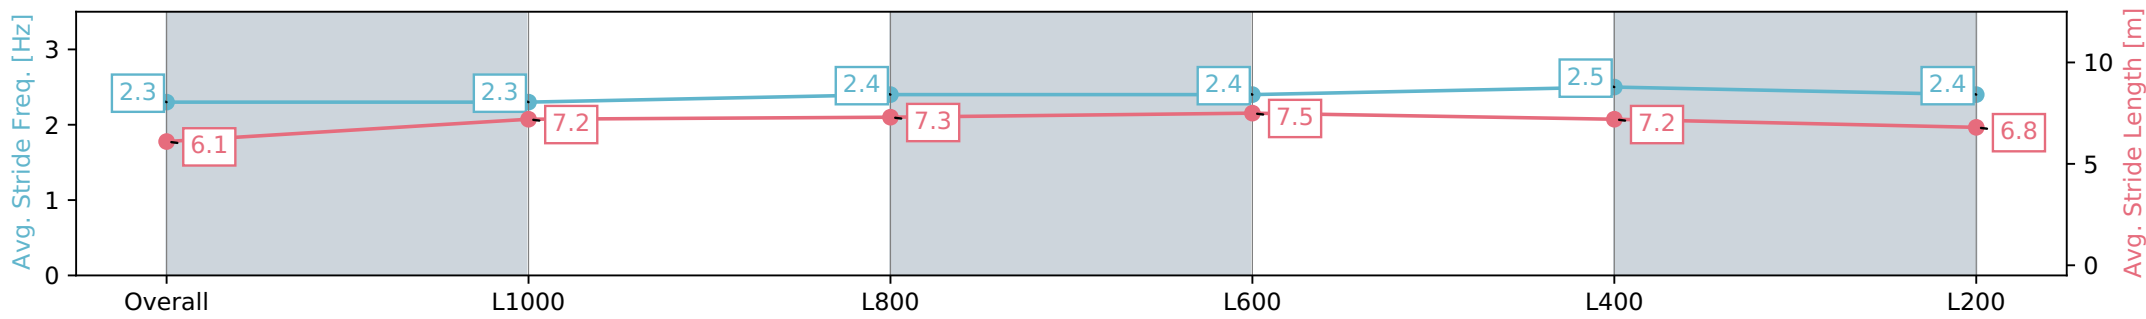

Section	Overall	L1000	L800	L600	L400	L200
Section Times	1:14.54 [4] (0:17.39)	0:57.15 [3] (0:11.32)	0:45.83 [4] (0:10.97)	0:34.86 [3] (0:11.21)	0:23.65 [4] (0:11.42)	0:12.23 [4] (0:12.23)
Average Speed [km/h]	51.7	64.2	66.0	65.6	63.7	58.9
Top Speed [km/h]	63.5	65.0	66.5	67.4	65.3	64.2
Avg. Dist. to Rail [m]	3.5	1.7	2.3	3.7	5.1	5.5
Avg. Stride Freq. [Hz]	2.3	2.3	2.4	2.4	2.5	2.4
Avg. Stride Length [m]	6.1	7.2	7.3	7.5	7.2	6.8