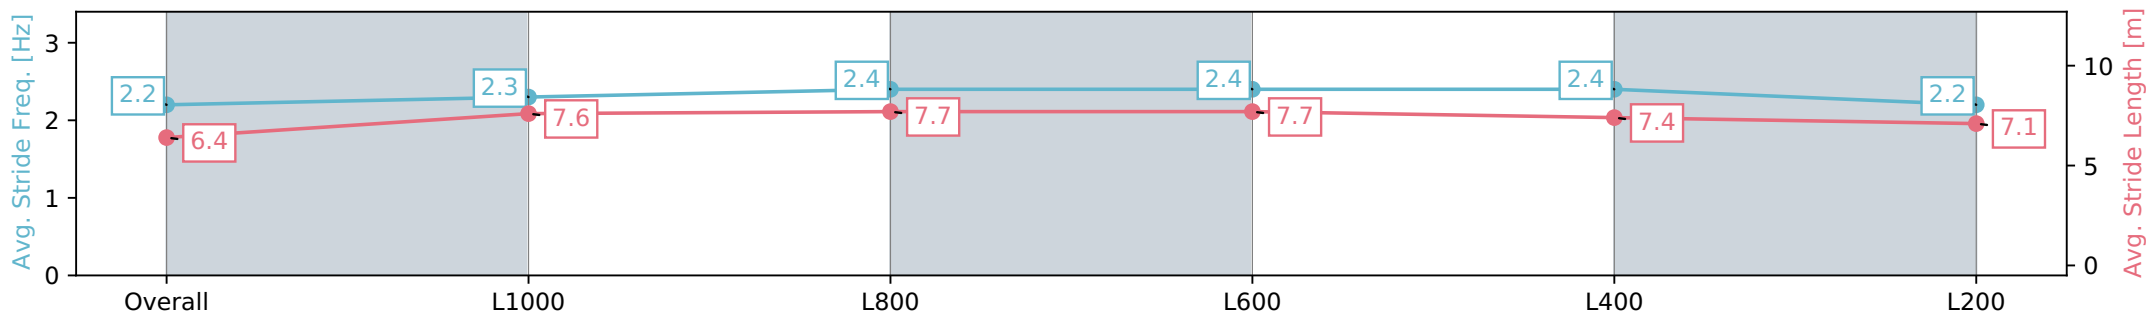

Section	Overall	L1000	L800	L600	L400	L200
Section Times	1:14.88 [7] (0:17.40)	0:57.48 [4] (0:11.28)	0:46.20 [3] (0:11.13)	0:35.07 [4] (0:11.07)	0:24.00 [3] (0:11.28)	0:12.72 [3] (0:12.72)
Average Speed [km/h]	51.7	64.0	65.0	65.8	64.1	56.6
Top Speed [km/h]	63.1	65.2	65.9	66.6	65.6	61.3
Avg. Dist. to Rail [m]	1.6	1.0	1.5	2.1	1.5	1.8
Avg. Stride Freq. [Hz]	2.2	2.3	2.4	2.4	2.4	2.2
Avg. Stride Length [m]	6.4	7.6	7.7	7.7	7.4	7.1