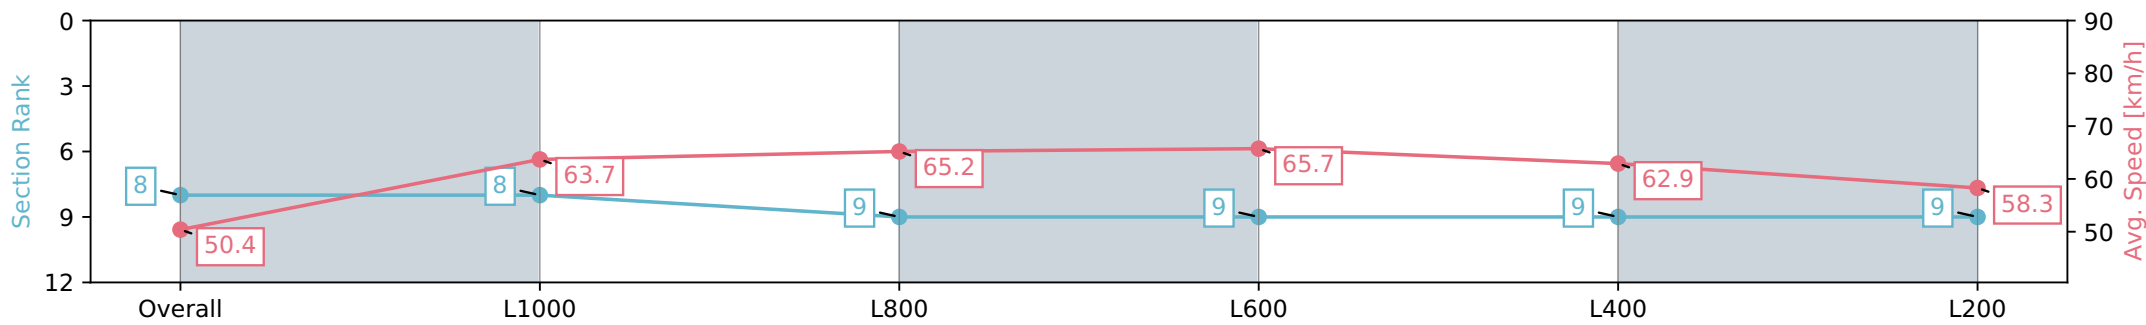

Section	Overall	L1000	L800	L600	L400	L200
Section Times	1:15.14 [8] (0:17.85)	0:57.29 [8] (0:11.32)	0:45.97 [9] (0:11.07)	0:34.90 [9] (0:11.04)	0:23.86 [9] (0:11.50)	0:12.36 [9] (0:12.36)
Average Speed [km/h]	50.4	63.7	65.2	65.7	62.9	58.3
Top Speed [km/h]	62.2	65.4	66.1	66.2	64.8	61.1
Avg. Dist. to Rail [m]	3.3	0.8	0.9	1.4	3.7	3.7
Avg. Stride Freq. [Hz]	2.2	2.4	2.4	2.4	2.4	2.3
Avg. Stride Length [m]	6.2	7.2	7.3	7.4	7.3	7.1