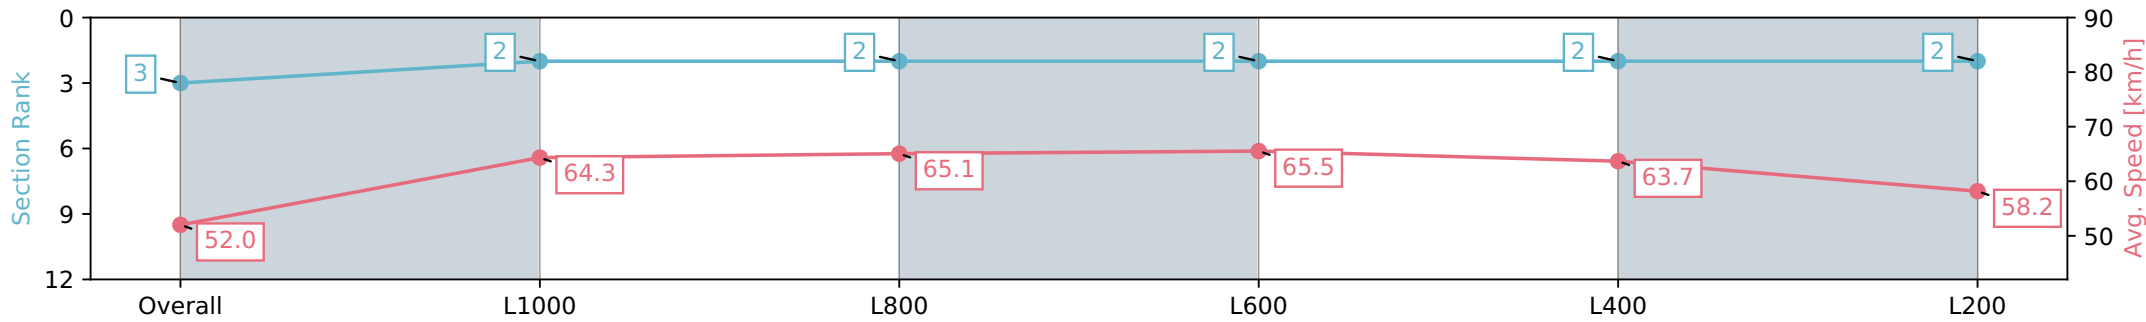

Section	Overall	L1000	L800	L600	L400	L200
Section Times	1:14.47 [3] (0:17.32)	0:57.15 [2] (0:11.20)	0:45.95 [2] (0:11.11)	0:34.84 [2] (0:11.08)	0:23.76 [2] (0:11.37)	0:12.39 [2] (0:12.39)
Average Speed [km/h]	52.0	64.3	65.1	65.5	63.7	58.2
Top Speed [km/h]	63.4	65.4	65.7	66.3	64.6	62.0
Avg. Dist. to Rail [m]	2.3	0.7	1.1	1.8	2.7	1.8
Avg. Stride Freq. [Hz]	2.3	2.4	2.4	2.5	2.5	2.3
Avg. Stride Length [m]	6.3	7.6	7.5	7.4	7.2	7.0