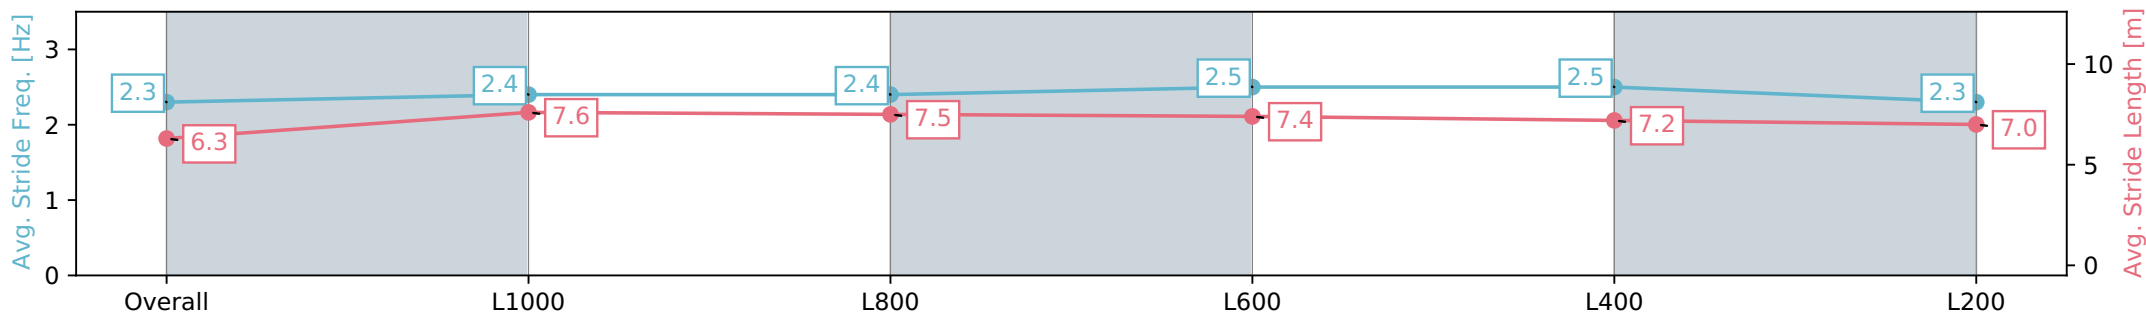

Section	Overall	L1000	L800	L600	L400	L200
Section Times	1:14.47 [3] (0:17.32)	0:57.15 [2] (0:11.20)	0:45.95 [2] (0:11.11)	0:34.84 [2] (0:11.08)	0:23.76 [2] (0:11.37)	0:12.39 [2] (0:12.39)
Average Speed [km/h]	52.0	64.3	65.1	65.5	63.7	58.2
Top Speed [km/h]	63.4	65.4	65.7	66.3	64.6	62.0
Avg. Dist. to Rail [m]	2.3	0.7	1.1	1.8	2.7	1.8
Avg. Stride Freq. [Hz]	2.3	2.4	2.4	2.5	2.5	2.3
Avg. Stride Length [m]	6.3	7.6	7.5	7.4	7.2	7.0