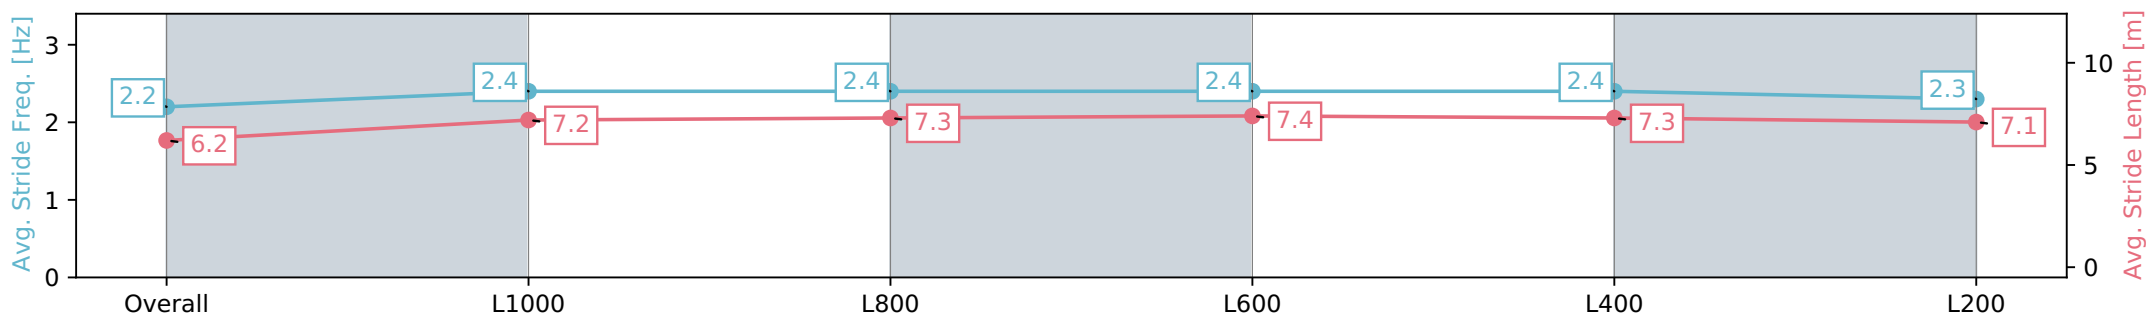

- [] Ranking at each section and finish
- :-:- No data available at this section
- NA No data available

Horse/Jockey Name	BOLT BY
Finish Rank	8
Fastest Section Time (Section)	0:11.04 (L600)
Top Speed [km/h] (Section)	66.2 (L600)
Race State	Finished

Morphettville Parks SA - Professional

Race 3: Thomas Farms Handicap - 1250m

17 February 2024 - 1:38PM

Track Rating: Good 4, Weather: Fine, Rail Position: +3m 1000m-W/
Post, True Remainder, Sectional 604m

Section	Overall	L1000	L800	L600	L400	L200
Section Times	1:15.14 [8] (0:17.85)	0:57.29 [8] (0:11.32)	0:45.97 [9] (0:11.07)	0:34.90 [9] (0:11.04)	0:23.86 [9] (0:11.50)	0:12.36 [9] (0:12.36)
Average Speed [km/h]	50.4	63.7	65.2	65.7	62.9	58.3
Top Speed [km/h]	62.2	65.4	66.1	66.2	64.8	61.1
Avg. Dist. to Rail [m]	3.3	0.8	0.9	1.4	3.7	3.7
Avg. Stride Freq. [Hz]	2.2	2.4	2.4	2.4	2.4	2.3
Avg. Stride Length [m]	6.2	7.2	7.3	7.4	7.3	7.1