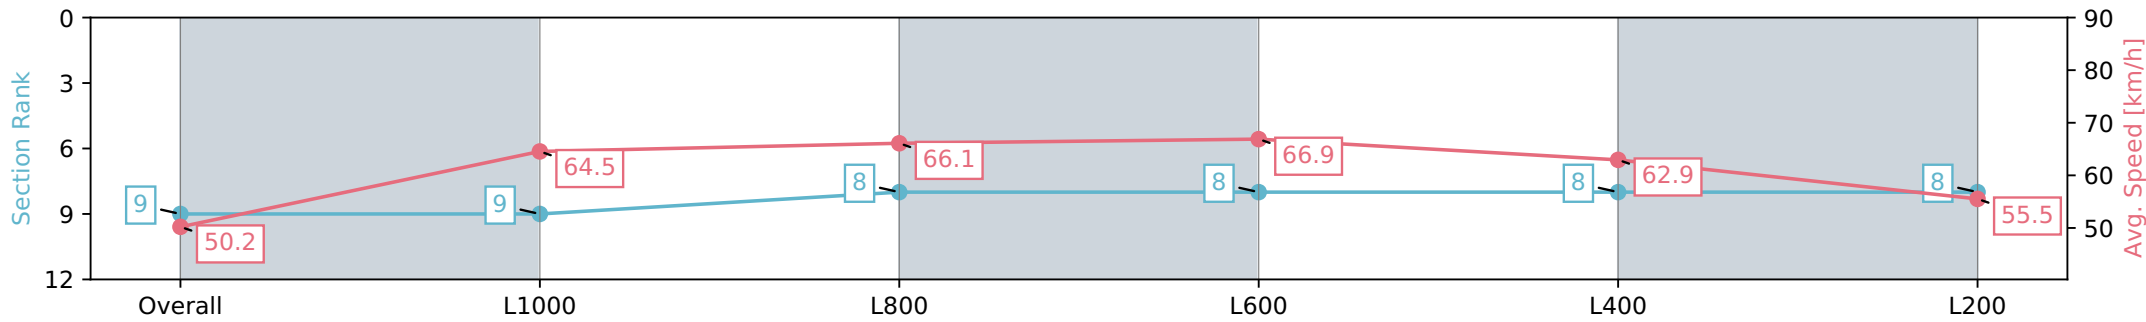

Morphettville Parks SA - Professional

Race 3: Thomas Farms Handicap - 1250m

17 February 2024 - 1:38PM

Track Rating: Good 4, Weather: Fine, Rail Position: +3m 1000m-W/
Post, True Remainder, Sectional 604m

Section	Overall	L1000	L800	L600	L400	L200
Section Times	1:15.62 [9] (0:17.92)	0:57.70 [9] (0:11.24)	0:46.46 [8] (0:10.95)	0:35.51 [8] (0:10.99)	0:24.52 [8] (0:11.55)	0:12.97 [8] (0:12.97)
Average Speed [km/h]	50.2	64.5	66.1	66.9	62.9	55.5
Top Speed [km/h]	63.1	66.2	67.9	67.5	66.4	59.9
Avg. Dist. to Rail [m]	5.9	1.5	2.4	3.5	5.0	4.5
Avg. Stride Freq. [Hz]	2.2	2.3	2.3	2.4	2.3	2.2
Avg. Stride Length [m]	6.3	7.7	7.9	7.9	7.4	7.2