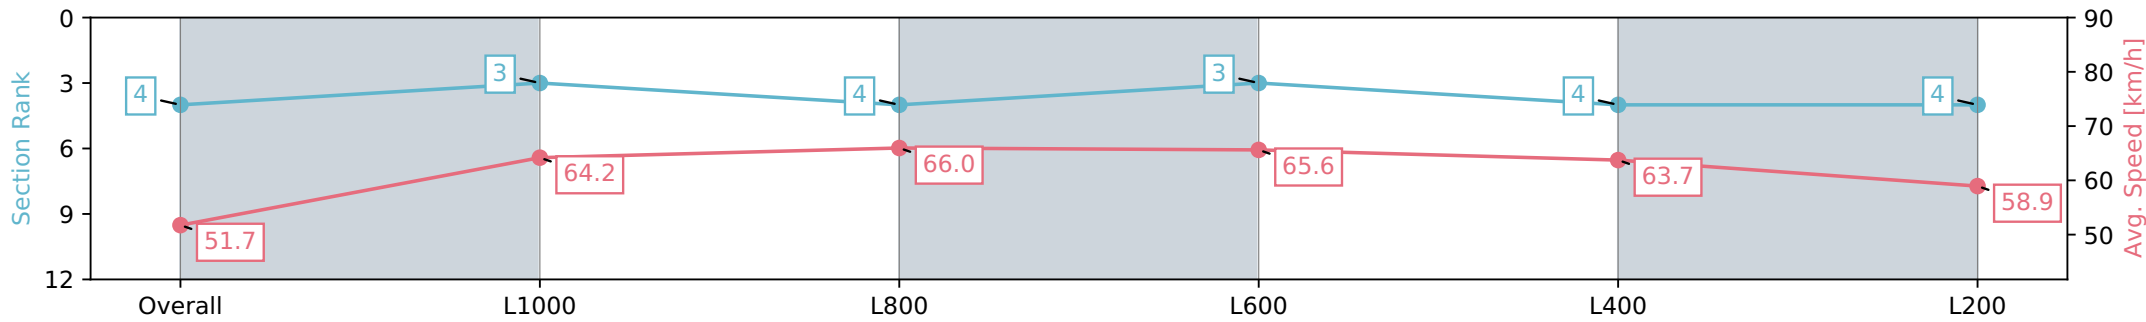

Section	Overall	L1000	L800	L600	L400	L200
Section Times	1:14.54 [4] (0:17.39)	0:57.15 [3] (0:11.32)	0:45.83 [4] (0:10.97)	0:34.86 [3] (0:11.21)	0:23.65 [4] (0:11.42)	0:12.23 [4] (0:12.23)
Average Speed [km/h]	51.7	64.2	66.0	65.6	63.7	58.9
Top Speed [km/h]	63.5	65.0	66.5	67.4	65.3	64.2
Avg. Dist. to Rail [m]	3.5	1.7	2.3	3.7	5.1	5.5
Avg. Stride Freq. [Hz]	2.3	2.3	2.4	2.4	2.5	2.4
Avg. Stride Length [m]	6.1	7.2	7.3	7.5	7.2	6.8