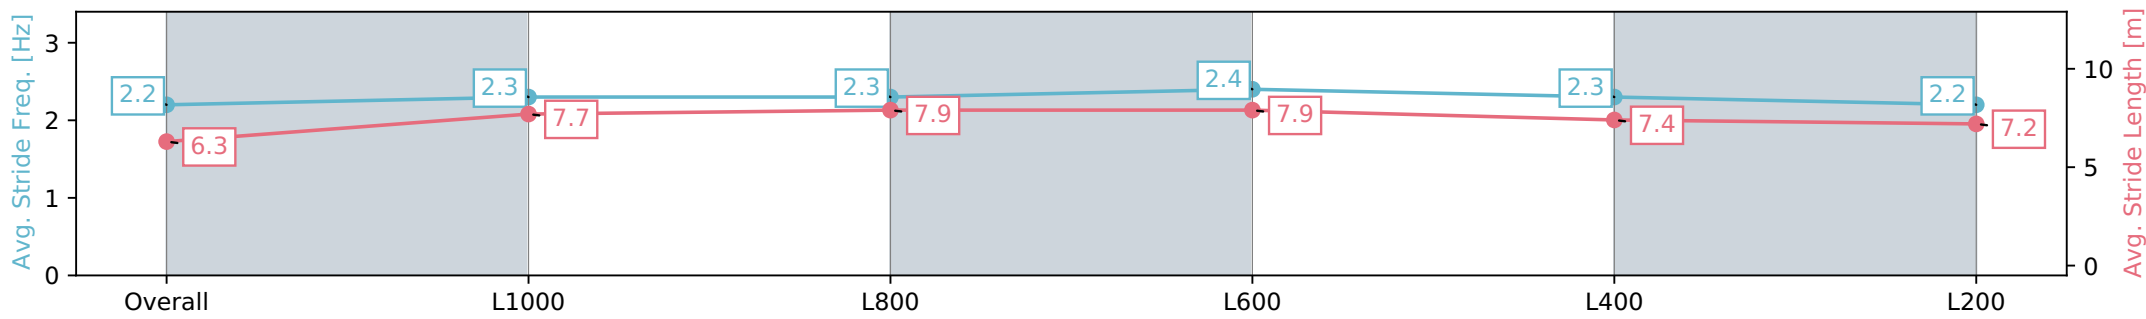

Morphettville Parks SA - Professional

Race 3: Thomas Farms Handicap - 1250m

17 February 2024 - 1:38PM

Track Rating: Good 4, Weather: Fine, Rail Position: +3m 1000m-W/
Post, True Remainder, Sectional 604m

Section	Overall	L1000	L800	L600	L400	L200
Section Times	1:15.62 [9] (0:17.92)	0:57.70 [9] (0:11.24)	0:46.46 [8] (0:10.95)	0:35.51 [8] (0:10.99)	0:24.52 [8] (0:11.55)	0:12.97 [8] (0:12.97)
Average Speed [km/h]	50.2	64.5	66.1	66.9	62.9	55.5
Top Speed [km/h]	63.1	66.2	67.9	67.5	66.4	59.9
Avg. Dist. to Rail [m]	5.9	1.5	2.4	3.5	5.0	4.5
Avg. Stride Freq. [Hz]	2.2	2.3	2.3	2.4	2.3	2.2
Avg. Stride Length [m]	6.3	7.7	7.9	7.9	7.4	7.2