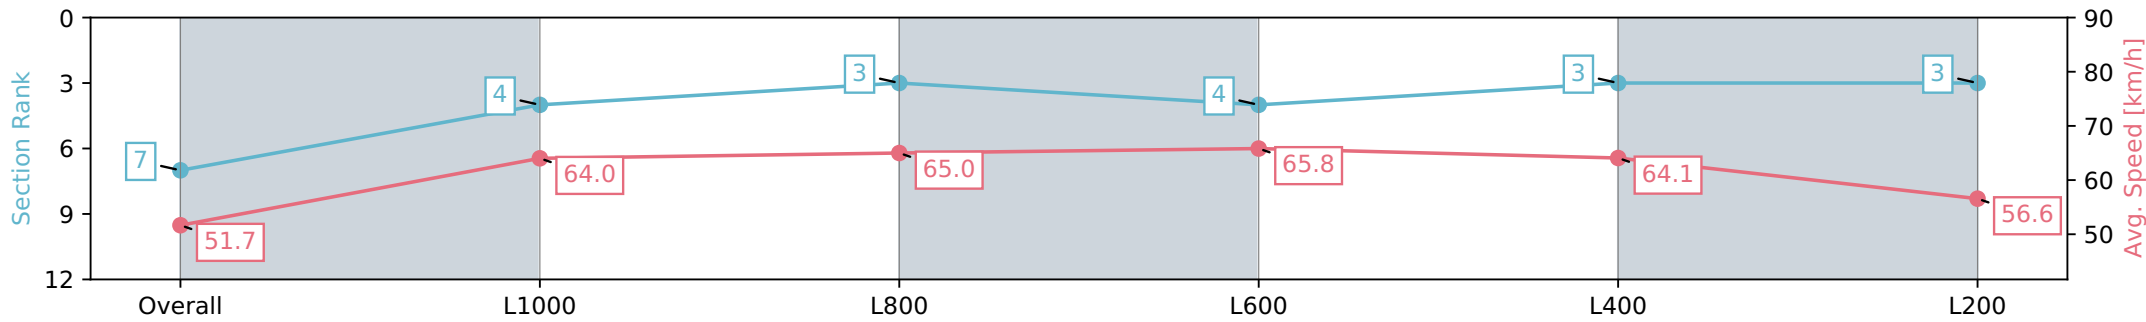

Section	Overall	L1000	L800	L600	L400	L200
Section Times	1:14.88 [7] (0:17.40)	0:57.48 [4] (0:11.28)	0:46.20 [3] (0:11.13)	0:35.07 [4] (0:11.07)	0:24.00 [3] (0:11.28)	0:12.72 [3] (0:12.72)
Average Speed [km/h]	51.7	64.0	65.0	65.8	64.1	56.6
Top Speed [km/h]	63.1	65.2	65.9	66.6	65.6	61.3
Avg. Dist. to Rail [m]	1.6	1.0	1.5	2.1	1.5	1.8
Avg. Stride Freq. [Hz]	2.2	2.3	2.4	2.4	2.4	2.2
Avg. Stride Length [m]	6.4	7.6	7.7	7.7	7.4	7.1