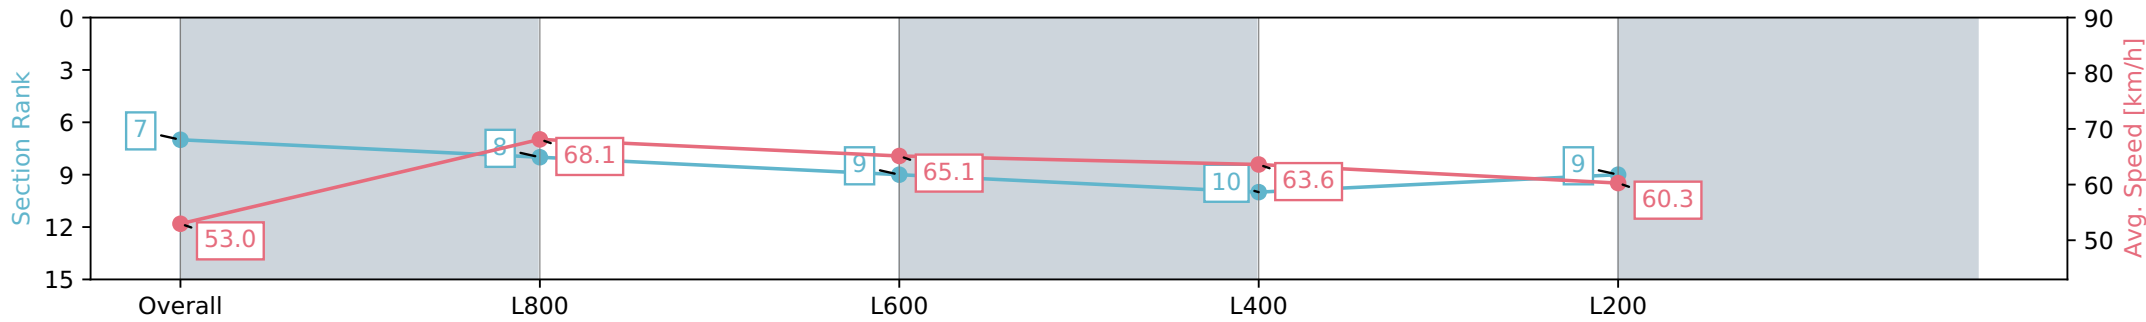

Horse/Jockey Name	TOI ET MOI
Finish Rank	7
Fastest Section Time (Section)	0:10.60 (L800)
Top Speed [km/h] (Section)	70.1 (Overall)
Race State	Finished

Morphettville Parks SA - Professional

Race 2: AIG Security Maiden Plate - 1000m

17 February 2024 - 1:04PM

Track Rating: Good 4, Weather: Fine, Rail Position: +3m 1000m-W/
Post, True Remainder, Sectional 604m

Section	Overall	L1000	L800	L600	L400
Section Times	0:58.58 [7] (0:13.56)	0:45.01 [8] (0:10.60)	0:34.41 [9] (0:11.18)	0:23.23 [10] (0:11.34)	0:11.89 [9] (0:11.89)
Average Speed [km/h]	53.0	68.1	65.1	63.6	60.3
Top Speed [km/h]	70.1	70.0	66.8	65.7	62.2
Avg. Dist. to Rail [m]	2.3	0.8	2.2	1.0	1.1
Avg. Stride Freq. [Hz]	2.6	2.6	2.5	2.4	2.4
Avg. Stride Length [m]	6.4	7.4	7.3	7.2	6.9

- [ ] Ranking at each section and finish
- -:-:- No data available at this section
- NA No data available