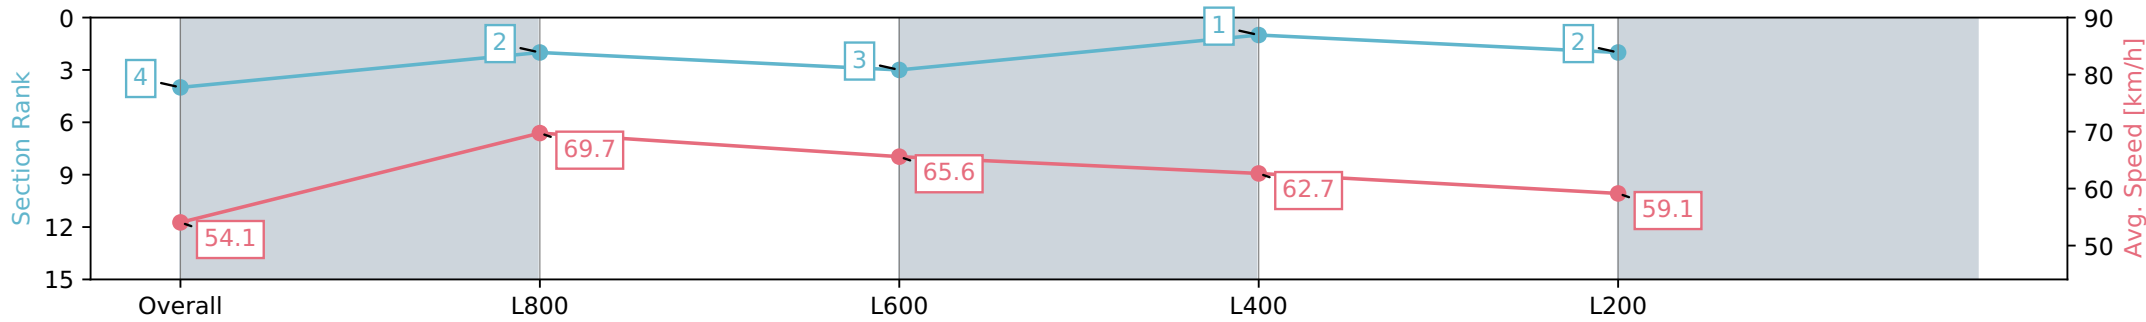

Section	Overall	L1000	L800	L600	L400
Section Times	0:58.37 [4] (0:13.31)	0:45.06 [2] (0:10.34)	0:34.72 [3] (0:11.05)	0:23.67 [1] (0:11.52)	0:12.15 [2] (0:12.15)
Average Speed [km/h]	54.1	69.7	65.6	62.7	59.1
Top Speed [km/h]	70.9	72.4	67.9	63.7	61.0
Avg. Dist. to Rail [m]	4.4	0.7	1.2	2.3	1.8
Avg. Stride Freq. [Hz]	2.4	2.4	2.3	2.3	2.3
Avg. Stride Length [m]	6.9	8.0	7.7	7.4	7.0