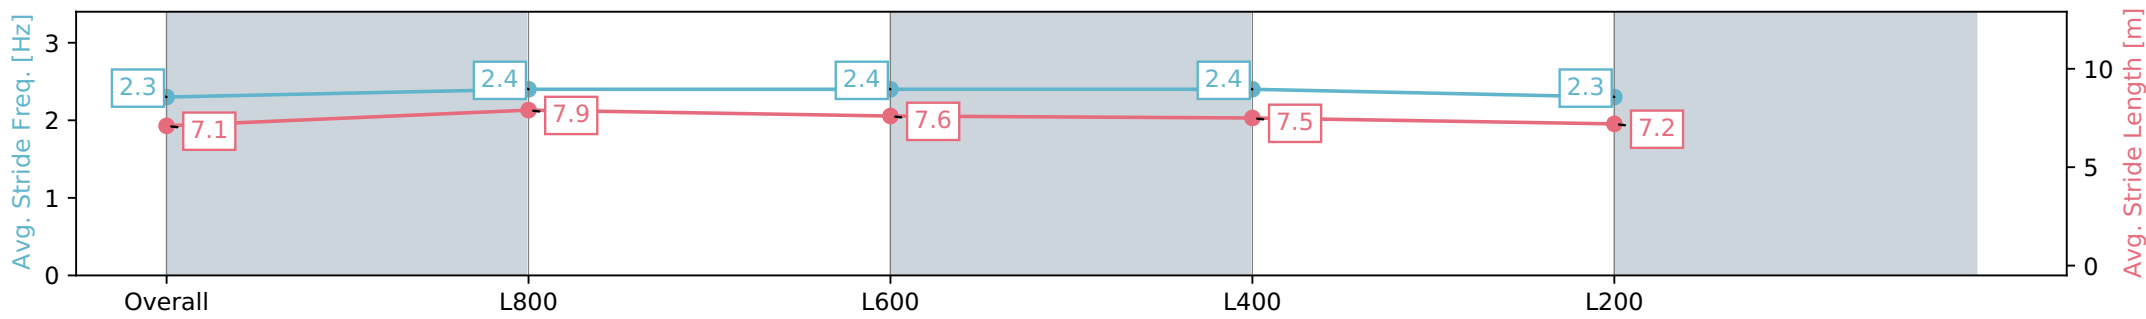

Section	Overall	L1000	L800	L600	L400
Section Times	0:58.35 [3] (0:13.45)	0:44.90 [4] (0:10.49)	0:34.41 [6] (0:11.26)	0:23.15 [8] (0:11.16)	0:11.99 [3] (0:11.99)
Average Speed [km/h]	53.5	69.2	65.5	65.0	59.9
Top Speed [km/h]	70.1	70.5	67.5	68.7	62.0
Avg. Dist. to Rail [m]	3.6	2.7	3.8	4.7	5.8
Avg. Stride Freq. [Hz]	2.3	2.4	2.4	2.4	2.3
Avg. Stride Length [m]	7.1	7.9	7.6	7.5	7.2