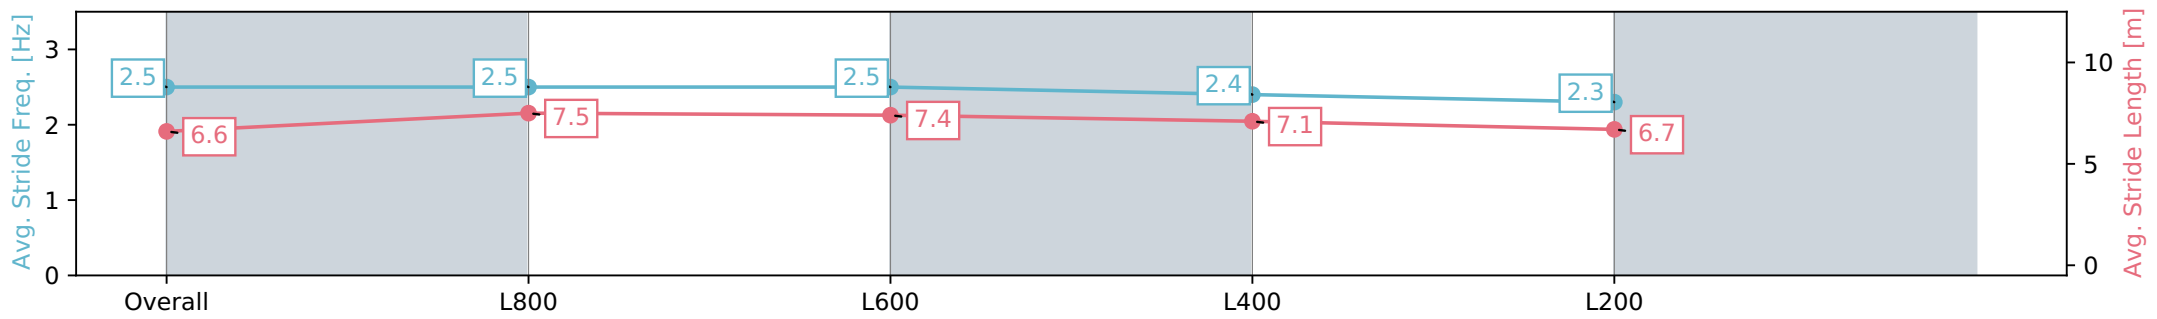

Horse/Jockey Name	BLANC VISAGE
Finish Rank	10
Fastest Section Time (Section)	0:10.44 (L800)
Top Speed [km/h] (Section)	71.3 (L800)
Race State	Finished

Morphettville Parks SA - Professional

Race 2: AIG Security Maiden Plate - 1000m

17 February 2024 - 1:04PM

Track Rating: Good 4, Weather: Fine, Rail Position: +3m 1000m-W/
Post, True Remainder, Sectional 604m

Section	Overall	L1000	L800	L600	L400
Section Times	0:58.65 [10] (0:13.47)	0:45.18 [5] (0:10.44)	0:34.74 [5] (0:11.25)	0:23.49 [7] (0:11.40)	0:12.09 [5] (0:12.09)
Average Speed [km/h]	53.4	70.0	66.9	63.8	59.2
Top Speed [km/h]	69.8	71.3	68.9	65.6	60.8
Avg. Dist. to Rail [m]	10.6	5.5	7.2	6.4	5.8
Avg. Stride Freq. [Hz]	2.5	2.5	2.5	2.4	2.3
Avg. Stride Length [m]	6.6	7.5	7.4	7.1	6.7

- [ ] Ranking at each section and finish
- -:-:- No data available at this section
- NA No data available