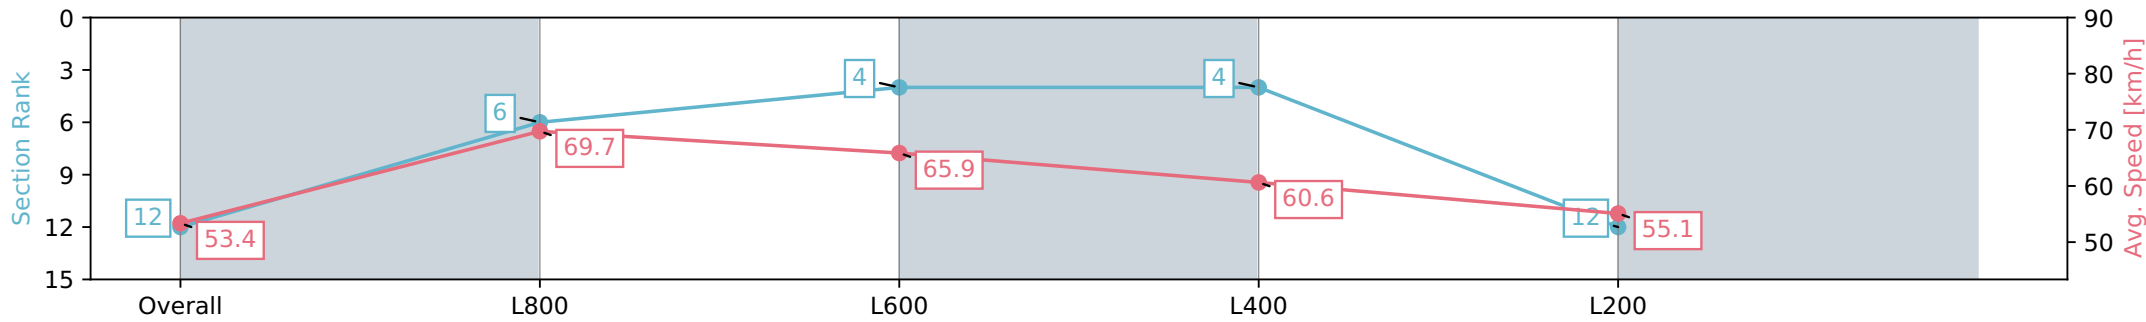

Horse/Jockey Name	MIGHTY EDGY
Finish Rank	12
Fastest Section Time (Section)	0:10.41 (L800)
Top Speed [km/h] (Section)	70.4 (L800)
Race State	Finished

Morphettville Parks SA - Professional

Race 2: AIG Security Maiden Plate - 1000m

17 February 2024 - 1:04PM

Track Rating: Good 4, Weather: Fine, Rail Position: +3m 1000m-W/
Post, True Remainder, Sectional 604m

Section	Overall	L1000	L800	L600	L400
Section Times	1:00.00 [12] (0:13.49)	0:46.51 [6] (0:10.41)	0:36.10 [4] (0:11.12)	0:24.98 [4] (0:11.96)	0:13.02 [12] (0:13.02)
Average Speed [km/h]	53.4	69.7	65.9	60.6	55.1
Top Speed [km/h]	69.2	70.4	68.3	63.2	57.8
Avg. Dist. to Rail [m]	5.8	3.0	2.9	5.1	7.1
Avg. Stride Freq. [Hz]	2.5	2.6	2.5	2.4	2.3
Avg. Stride Length [m]	6.6	7.5	7.3	7.0	6.7

- [ ] Ranking at each section and finish
- -:-:- No data available at this section
- NA No data available