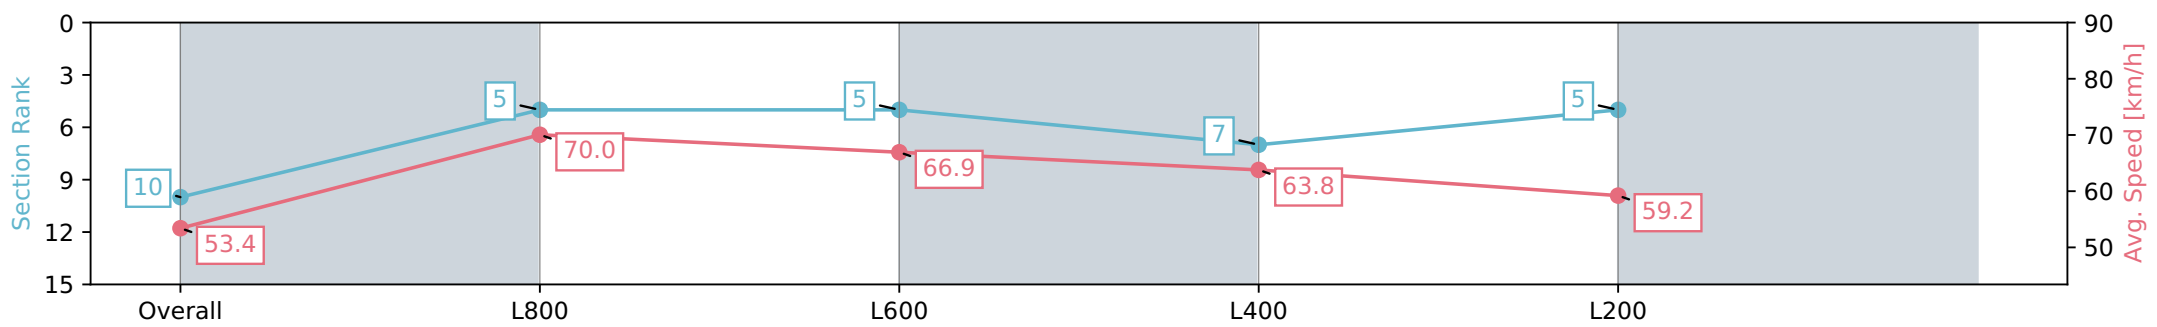

Horse/Jockey Name	BLANC VISAGE
Finish Rank	10
Fastest Section Time (Section)	0:10.44 (L800)
Top Speed [km/h] (Section)	71.3 (L800)
Race State	Finished

Morphettville Parks SA - Professional

Race 2: AIG Security Maiden Plate - 1000m

17 February 2024 - 1:04PM

Track Rating: Good 4, Weather: Fine, Rail Position: +3m 1000m-W/
Post, True Remainder, Sectional 604m

Section	Overall	L1000	L800	L600	L400
Section Times	0:58.65 [10] (0:13.47)	0:45.18 [5] (0:10.44)	0:34.74 [5] (0:11.25)	0:23.49 [7] (0:11.40)	0:12.09 [5] (0:12.09)
Average Speed [km/h]	53.4	70.0	66.9	63.8	59.2
Top Speed [km/h]	69.8	71.3	68.9	65.6	60.8
Avg. Dist. to Rail [m]	10.6	5.5	7.2	6.4	5.8
Avg. Stride Freq. [Hz]	2.5	2.5	2.5	2.4	2.3
Avg. Stride Length [m]	6.6	7.5	7.4	7.1	6.7

- [ ] Ranking at each section and finish
- -:-:- No data available at this section
- NA No data available