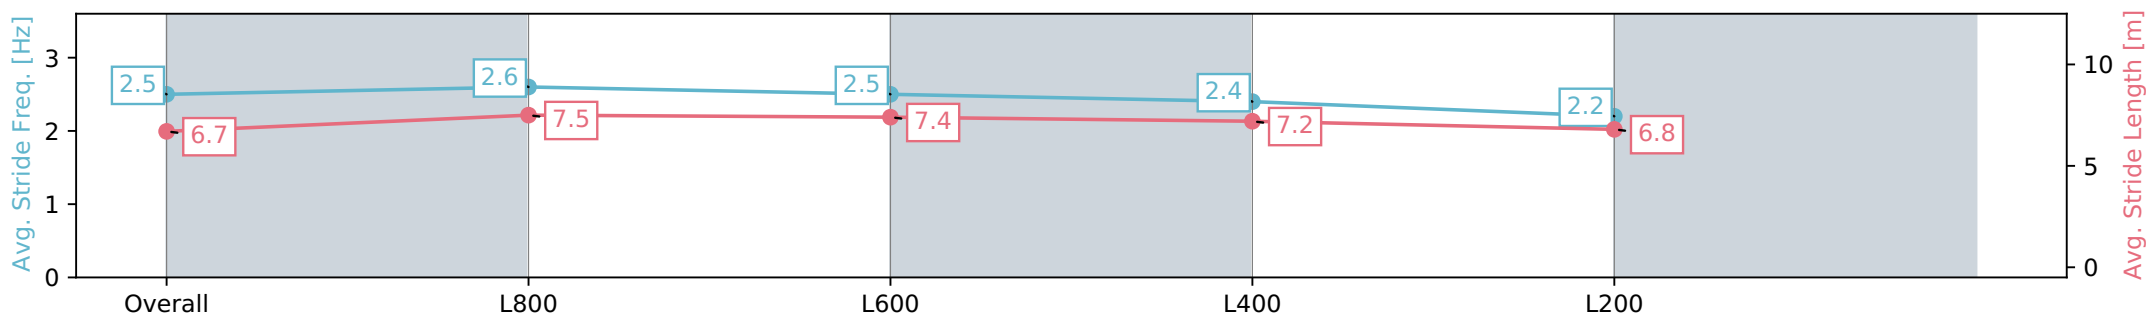

Horse/Jockey Name	LITTLE RICH LADY
Finish Rank	11
Fastest Section Time (Section)	0:10.34 (L800)
Top Speed [km/h] (Section)	71.9 (L800)
Race State	Finished

Morphettville Parks SA - Professional

Race 2: AIG Security Maiden Plate - 1000m

17 February 2024 - 1:04PM

Track Rating: Good 4, Weather: Fine, Rail Position: +3m 1000m-W/
Post, True Remainder, Sectional 604m

Section	Overall	L1000	L800	L600	L400
Section Times	0:59.89 [11] (0:13.28)	0:46.60 [1] (0:10.34)	0:36.26 [1] (0:11.27)	0:24.99 [3] (0:11.90)	0:13.09 [10] (0:13.09)
Average Speed [km/h]	54.1	70.3	66.0	61.2	54.7
Top Speed [km/h]	70.2	71.9	68.9	64.0	59.3
Avg. Dist. to Rail [m]	8.7	3.6	5.1	6.9	8.9
Avg. Stride Freq. [Hz]	2.5	2.6	2.5	2.4	2.2
Avg. Stride Length [m]	6.7	7.5	7.4	7.2	6.8

- [ ] Ranking at each section and finish
- -:-:- No data available at this section
- NA No data available