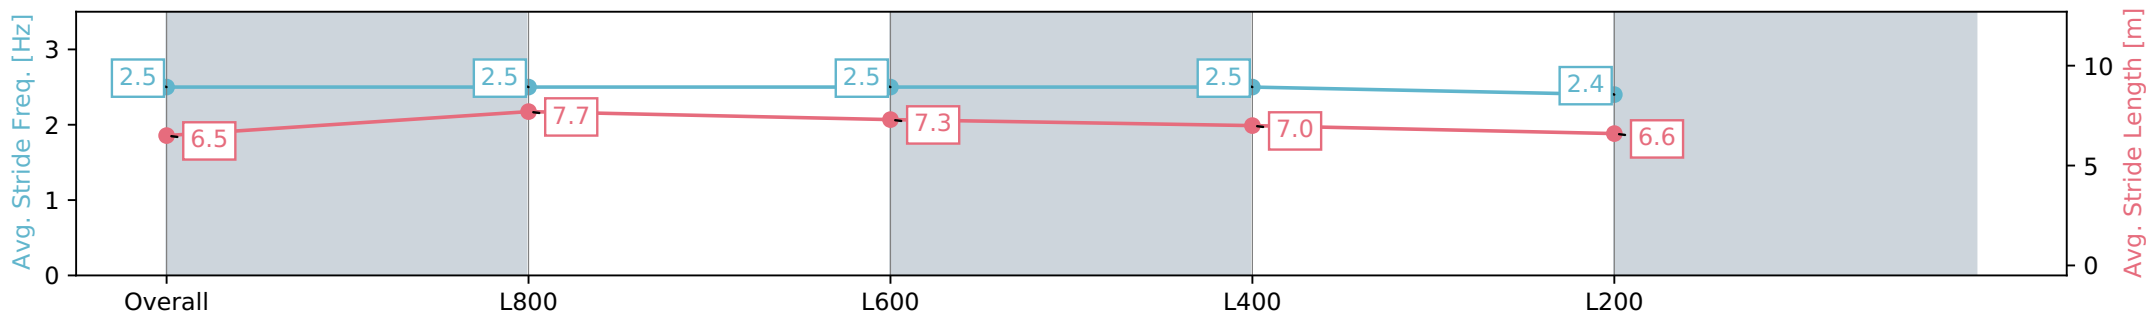

Morphettville Parks SA - Professional

Race 2: AIG Security Maiden Plate - 1000m

17 February 2024 - 1:04PM

Track Rating: Good 4, Weather: Fine, Rail Position: +3m 1000m-W/  
Post, True Remainder, Sectional 604m

- [ ] Ranking at each section and finish
- :-:- No data available at this section
- NA No data available

Horse/Jockey Name	BLANC VISAGE
Finish Rank	10
Fastest Section Time (Section)	0:10.44 (L800)
Top Speed [km/h] (Section)	71.3 (L800)
Race State	Finished