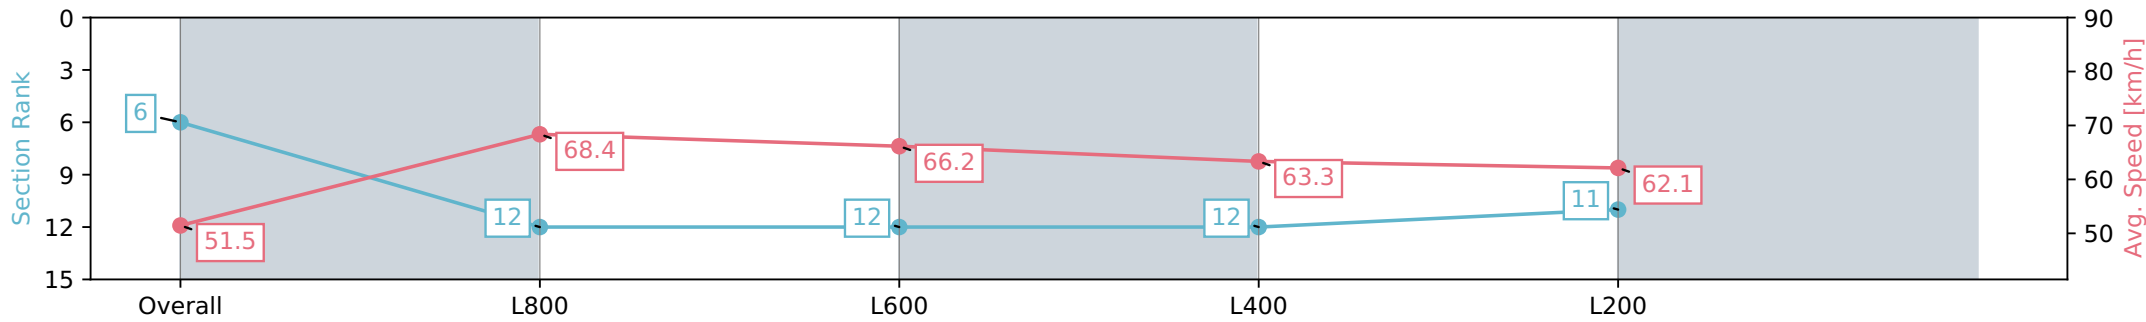

Section	Overall	L1000	L800	L600	L400
Section Times	0:58.48 [6] (0:14.02)	0:44.46 [12] (0:10.55)	0:33.91 [12] (0:11.00)	0:22.91 [12] (0:11.36)	0:11.55 [11] (0:11.55)
Average Speed [km/h]	51.5	68.4	66.2	63.3	62.1
Top Speed [km/h]	70.1	69.8	68.0	65.6	62.3
Avg. Dist. to Rail [m]	8.6	2.5	1.5	0.2	0.5
Avg. Stride Freq. [Hz]	2.4	2.5	2.5	2.4	2.3
Avg. Stride Length [m]	6.6	7.4	7.4	7.3	7.1