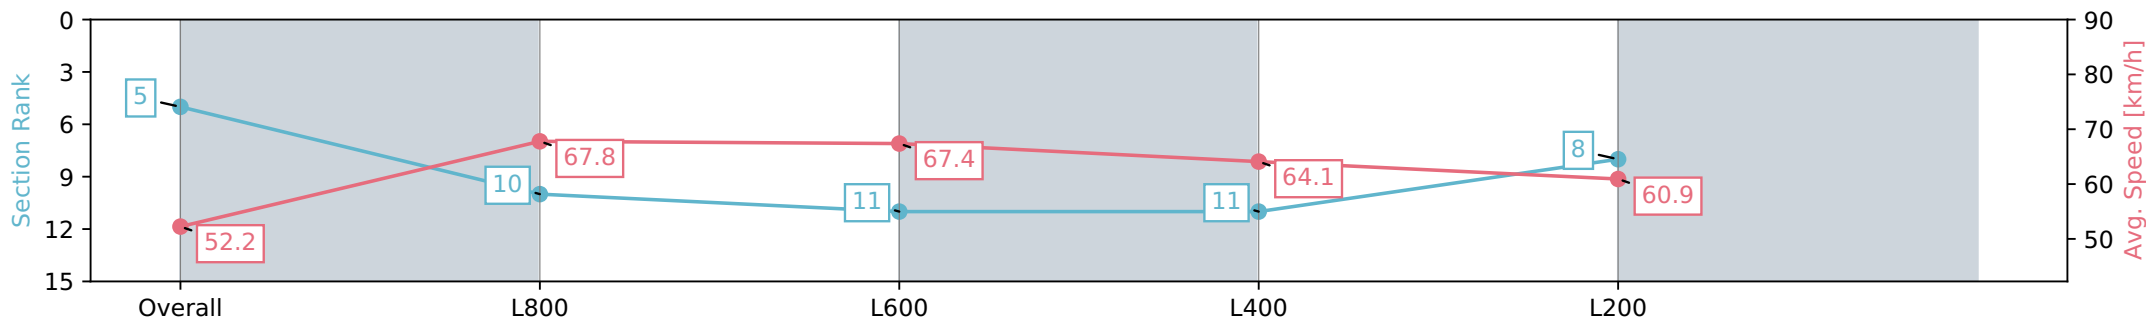

Section	Overall	L1000	L800	L600	L400
Section Times	0:58.47 [5] (0:13.80)	0:44.67 [10] (0:10.69)	0:33.98 [11] (0:10.86)	0:23.12 [11] (0:11.33)	0:11.79 [8] (0:11.79)
Average Speed [km/h]	52.2	67.8	67.4	64.1	60.9
Top Speed [km/h]	67.0	69.2	69.1	65.2	63.5
Avg. Dist. to Rail [m]	10.5	4.0	2.6	6.1	7.1
Avg. Stride Freq. [Hz]	0.0	0.0	0.0	0.0	0.0
Avg. Stride Length [m]	0.0	0.0	0.0	0.0	0.0