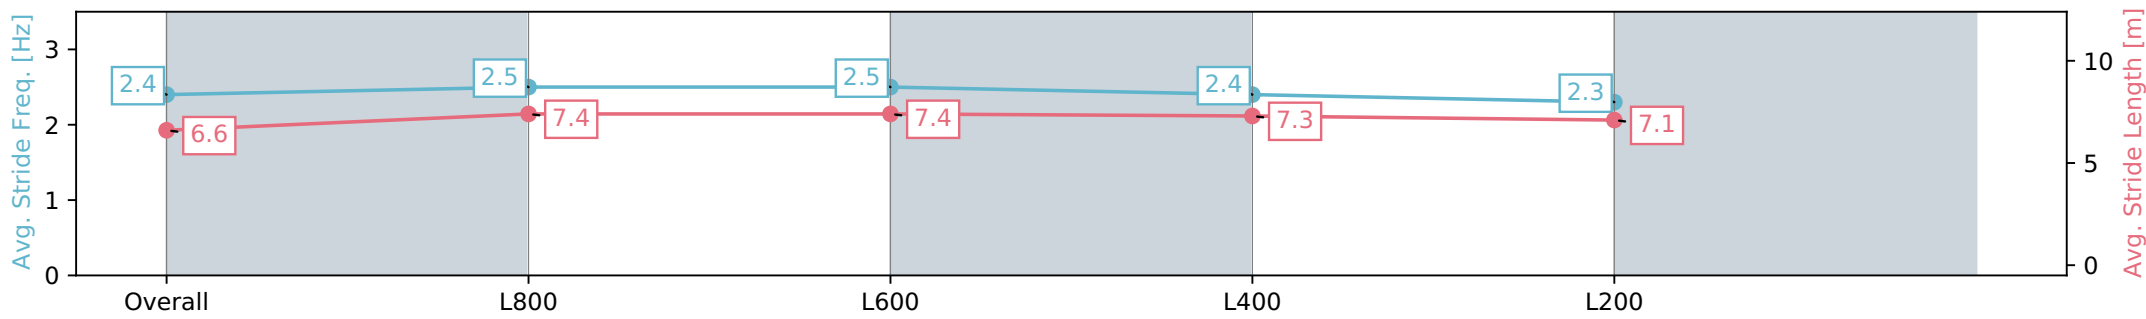

Section	Overall	L1000	L800	L600	L400
Section Times	0:58.48 [6] (0:14.02)	0:44.46 [12] (0:10.55)	0:33.91 [12] (0:11.00)	0:22.91 [12] (0:11.36)	0:11.55 [11] (0:11.55)
Average Speed [km/h]	51.5	68.4	66.2	63.3	62.1
Top Speed [km/h]	70.1	69.8	68.0	65.6	62.3
Avg. Dist. to Rail [m]	8.6	2.5	1.5	0.2	0.5
Avg. Stride Freq. [Hz]	2.4	2.5	2.5	2.4	2.3
Avg. Stride Length [m]	6.6	7.4	7.4	7.3	7.1