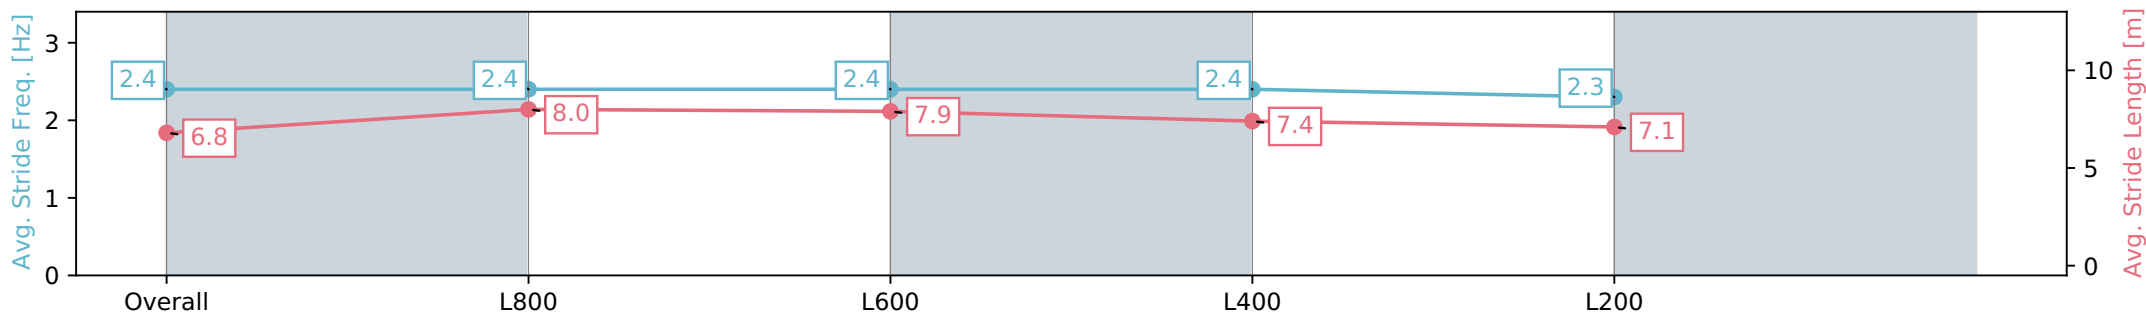

Horse/Jockey Name	FLYIN' FOR US
Finish Rank	8
Fastest Section Time (Section)	0:10.52 (L800)
Top Speed [km/h] (Section)	69.9 (L800)
Race State	Finished

Morphettville Parks SA - Professional

Race 2: AIG Security Maiden Plate - 1000m

17 February 2024 - 1:04PM

Track Rating: Good 4, Weather: Fine, Rail Position: +3m 1000m-W/
Post, True Remainder, Sectional 604m

Section	Overall	L1000	L800	L600	L400
Section Times	0:58.62 [8] (0:13.56)	0:45.05 [9] (0:10.52)	0:34.53 [8] (0:11.07)	0:23.46 [6] (0:11.50)	0:11.96 [7] (0:11.96)
Average Speed [km/h]	53.0	69.1	66.5	63.1	60.0
Top Speed [km/h]	69.4	69.9	68.8	64.2	62.9
Avg. Dist. to Rail [m]	7.1	3.8	3.6	6.0	5.6
Avg. Stride Freq. [Hz]	2.4	2.4	2.4	2.4	2.3
Avg. Stride Length [m]	6.8	8.0	7.9	7.4	7.1

- [ ] Ranking at each section and finish
- -:-:- No data available at this section
- NA No data available