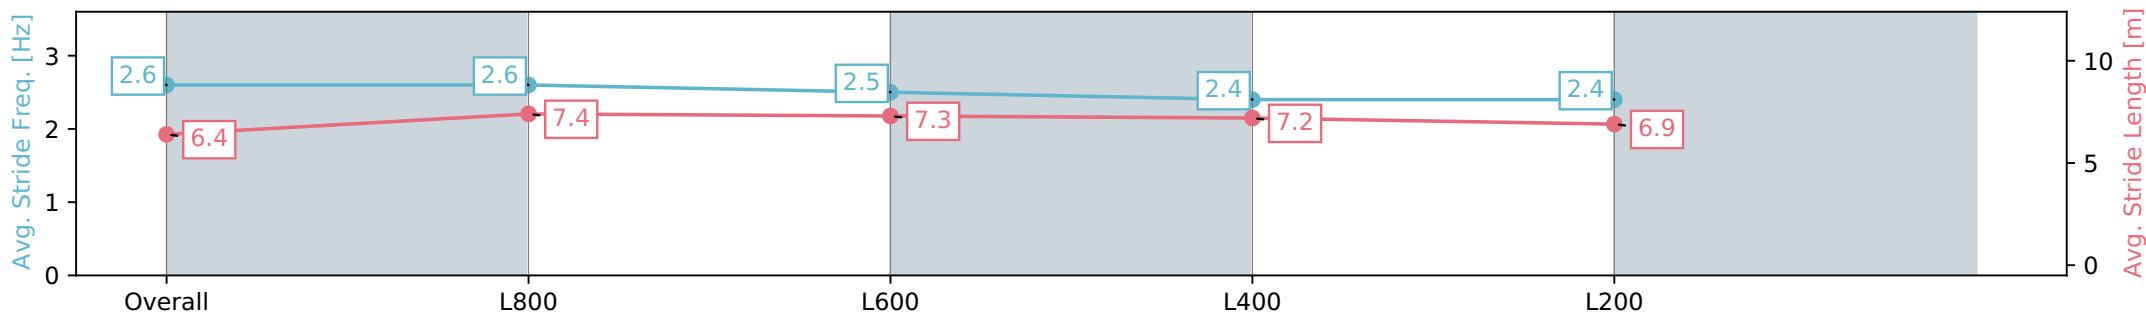

Horse/Jockey Name	TOI ET MOI
Finish Rank	7
Fastest Section Time (Section)	0:10.60 (L800)
Top Speed [km/h] (Section)	70.1 (Overall)
Race State	Finished

Morphettville Parks SA - Professional

Race 2: AIG Security Maiden Plate - 1000m

17 February 2024 - 1:04PM

Track Rating: Good 4, Weather: Fine, Rail Position: +3m 1000m-W/
Post, True Remainder, Sectional 604m

Section	Overall	L1000	L800	L600	L400
Section Times	0:58.58 [7] (0:13.56)	0:45.01 [8] (0:10.60)	0:34.41 [9] (0:11.18)	0:23.23 [10] (0:11.34)	0:11.89 [9] (0:11.89)
Average Speed [km/h]	53.0	68.1	65.1	63.6	60.3
Top Speed [km/h]	70.1	70.0	66.8	65.7	62.2
Avg. Dist. to Rail [m]	2.3	0.8	2.2	1.0	1.1
Avg. Stride Freq. [Hz]	2.6	2.6	2.5	2.4	2.4
Avg. Stride Length [m]	6.4	7.4	7.3	7.2	6.9

- [ ] Ranking at each section and finish
- -:-:- No data available at this section
- NA No data available