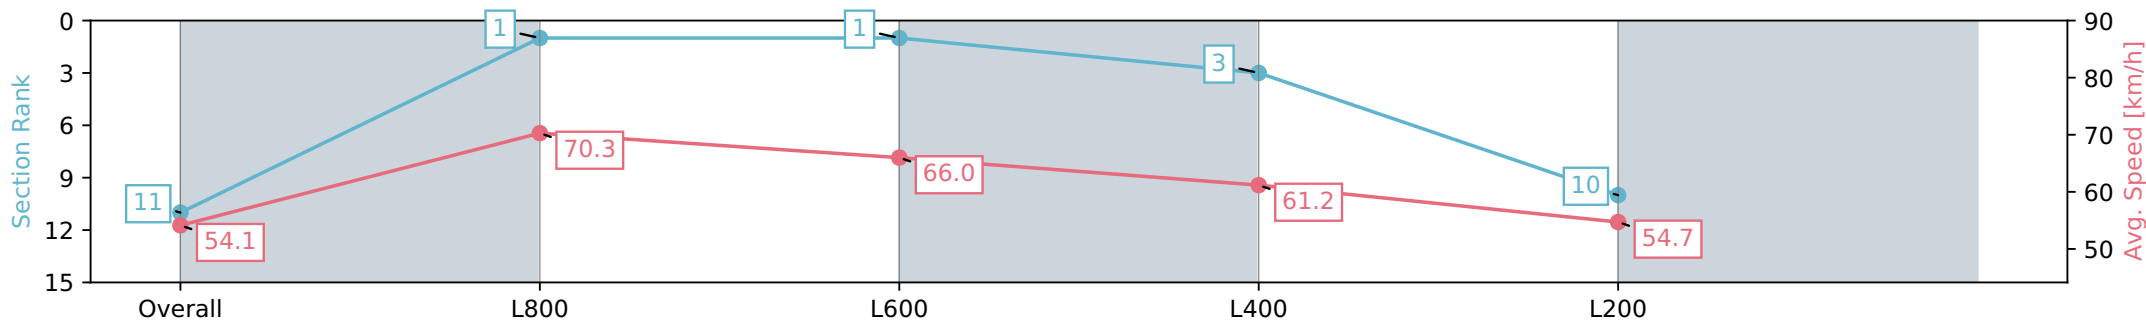

Horse/Jockey Name	LITTLE RICH LADY
Finish Rank	11
Fastest Section Time (Section)	0:10.34 (L800)
Top Speed [km/h] (Section)	71.9 (L800)
Race State	Finished

Morphettville Parks SA - Professional

Race 2: AIG Security Maiden Plate - 1000m

17 February 2024 - 1:04PM

Track Rating: Good 4, Weather: Fine, Rail Position: +3m 1000m-W/
Post, True Remainder, Sectional 604m

Section	Overall	L1000	L800	L600	L400
Section Times	0:59.89 [11] (0:13.28)	0:46.60 [1] (0:10.34)	0:36.26 [1] (0:11.27)	0:24.99 [3] (0:11.90)	0:13.09 [10] (0:13.09)
Average Speed [km/h]	54.1	70.3	66.0	61.2	54.7
Top Speed [km/h]	70.2	71.9	68.9	64.0	59.3
Avg. Dist. to Rail [m]	8.7	3.6	5.1	6.9	8.9
Avg. Stride Freq. [Hz]	2.5	2.6	2.5	2.4	2.2
Avg. Stride Length [m]	6.7	7.5	7.4	7.2	6.8

- [ ] Ranking at each section and finish
- -:-:- No data available at this section
- NA No data available