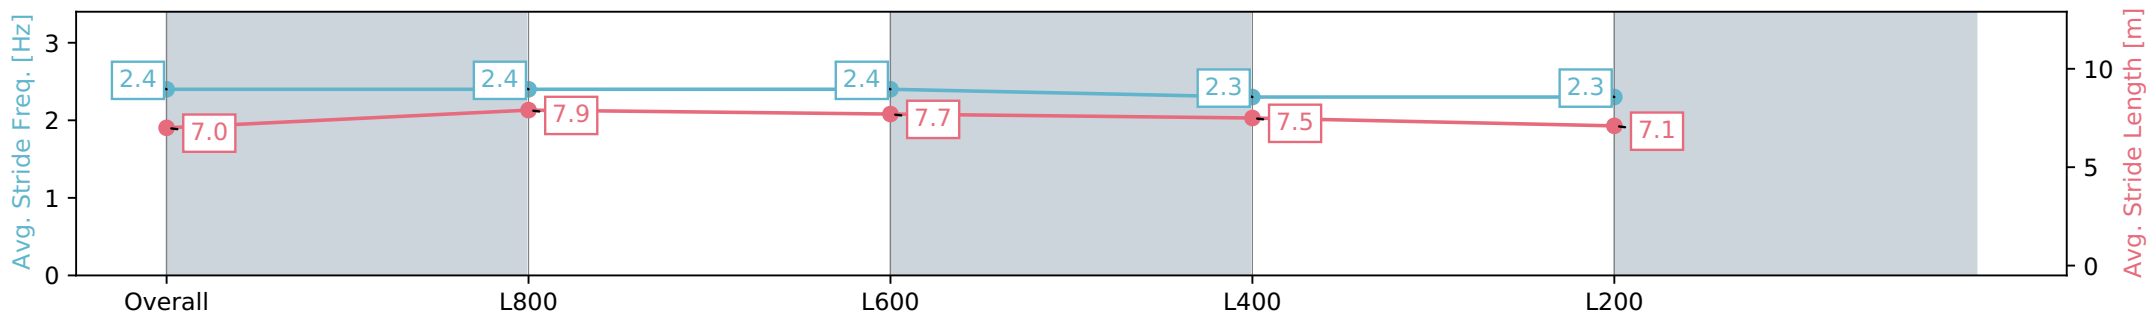

17 February 2024 - 1:04PM

Track Rating: Good 4, Weather: Fine, Rail Position: +3m 1000m-W/  
Post, True Remainder, Sectional 604m

Section	Overall	L1000	L800	L600	L400
Section Times	0:58.10 [1] (0:13.33)	0:44.77 [3] (0:10.30)	0:34.47 [1] (0:11.10)	0:23.37 [2] (0:11.34)	0:12.03 [1] (0:12.03)
Average Speed [km/h]	54.0	70.2	66.2	63.9	59.7
Top Speed [km/h]	70.4	71.5	67.7	64.7	62.1
Avg. Dist. to Rail [m]	5.8	1.8	3.2	4.7	4.2
Avg. Stride Freq. [Hz]	2.4	2.4	2.4	2.3	2.3
Avg. Stride Length [m]	7.0	7.9	7.7	7.5	7.1