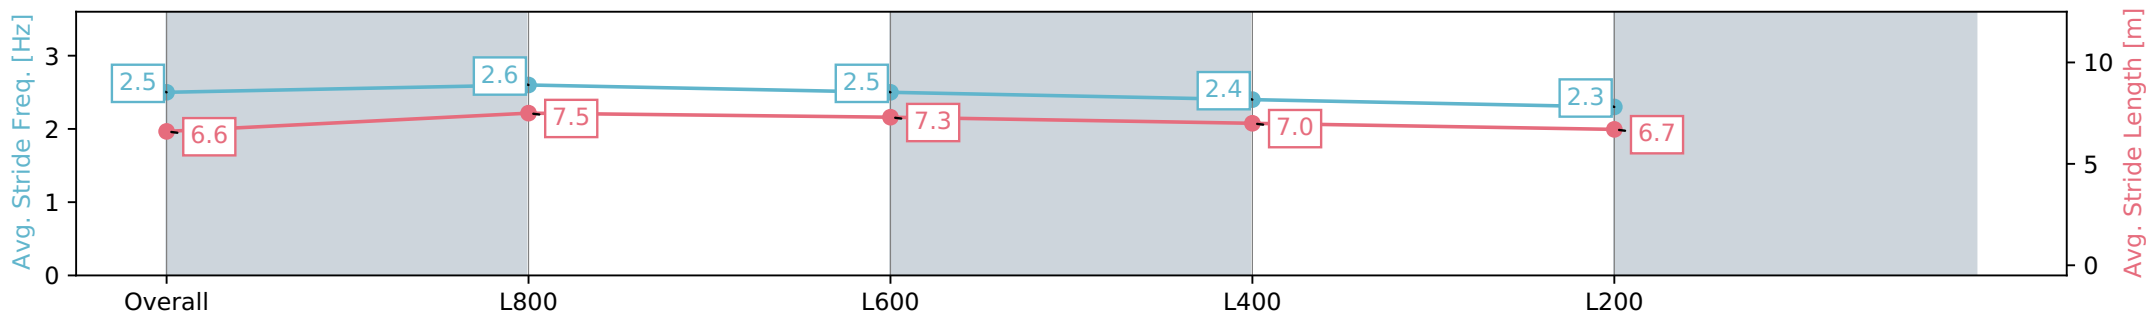

Horse/Jockey Name	MIGHTY EDGY
Finish Rank	12
Fastest Section Time (Section)	0:10.41 (L800)
Top Speed [km/h] (Section)	70.4 (L800)
Race State	Finished

Morphettville Parks SA - Professional

Race 2: AIG Security Maiden Plate - 1000m

17 February 2024 - 1:04PM

Track Rating: Good 4, Weather: Fine, Rail Position: +3m 1000m-W/
Post, True Remainder, Sectional 604m

Section	Overall	L1000	L800	L600	L400
Section Times	1:00.00 [12] (0:13.49)	0:46.51 [6] (0:10.41)	0:36.10 [4] (0:11.12)	0:24.98 [4] (0:11.96)	0:13.02 [12] (0:13.02)
Average Speed [km/h]	53.4	69.7	65.9	60.6	55.1
Top Speed [km/h]	69.2	70.4	68.3	63.2	57.8
Avg. Dist. to Rail [m]	5.8	3.0	2.9	5.1	7.1
Avg. Stride Freq. [Hz]	2.5	2.6	2.5	2.4	2.3
Avg. Stride Length [m]	6.6	7.5	7.3	7.0	6.7

- [ ] Ranking at each section and finish
- -:-:- No data available at this section
- NA No data available