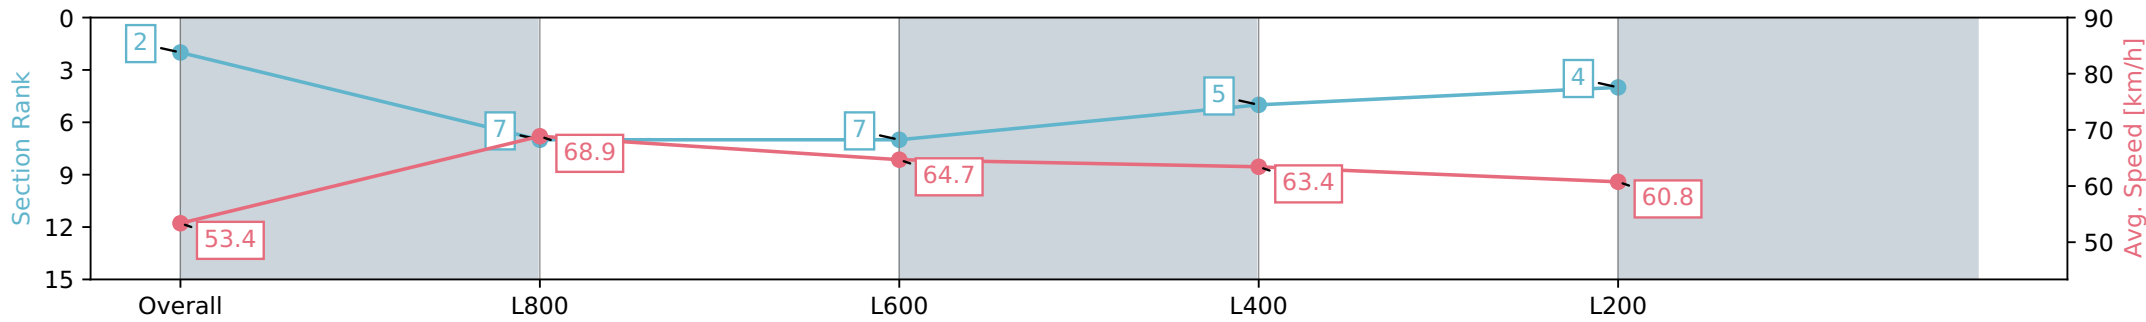

Section	Overall	L1000	L800	L600	L400
Section Times	0:58.30 [2] (0:13.50)	0:44.80 [7] (0:10.45)	0:34.35 [7] (0:11.17)	0:23.18 [5] (0:11.36)	0:11.82 [4] (0:11.82)
Average Speed [km/h]	53.4	68.9	64.7	63.4	60.8
Top Speed [km/h]	70.3	70.8	67.1	64.3	62.8
Avg. Dist. to Rail [m]	1.4	0.1	0.8	0.8	2.7
Avg. Stride Freq. [Hz]	2.5	2.5	2.4	2.3	2.3
Avg. Stride Length [m]	6.7	7.6	7.5	7.3	7.1