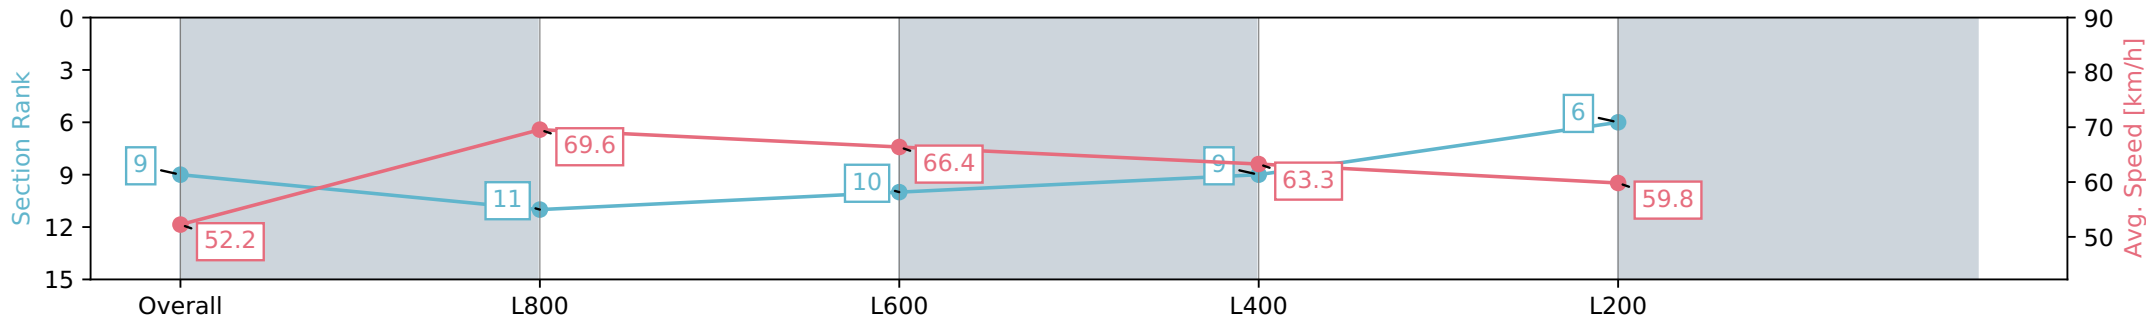

Horse/Jockey Name	CINCHONA
Finish Rank	9
Fastest Section Time (Section)	0:10.45 (L800)
Top Speed [km/h] (Section)	71.6 (L800)
Race State	Finished

Morphettville Parks SA - Professional

Race 2: AIG Security Maiden Plate - 1000m

17 February 2024 - 1:04PM

Track Rating: Good 4, Weather: Fine, Rail Position: +3m 1000m-W/
Post, True Remainder, Sectional 604m

Section	Overall	L1000	L800	L600	L400
Section Times	0:58.64 [9] (0:13.80)	0:44.84 [11] (0:10.45)	0:34.39 [10] (0:10.96)	0:23.43 [9] (0:11.44)	0:11.99 [6] (0:11.99)
Average Speed [km/h]	52.2	69.6	66.4	63.3	59.8
Top Speed [km/h]	70.7	71.6	68.6	64.1	62.0
Avg. Dist. to Rail [m]	3.6	4.1	2.1	3.6	4.8
Avg. Stride Freq. [Hz]	2.5	2.5	2.5	2.5	2.4
Avg. Stride Length [m]	6.5	7.7	7.3	7.0	6.6

- [ ] Ranking at each section and finish
- -:-:- No data available at this section
- NA No data available