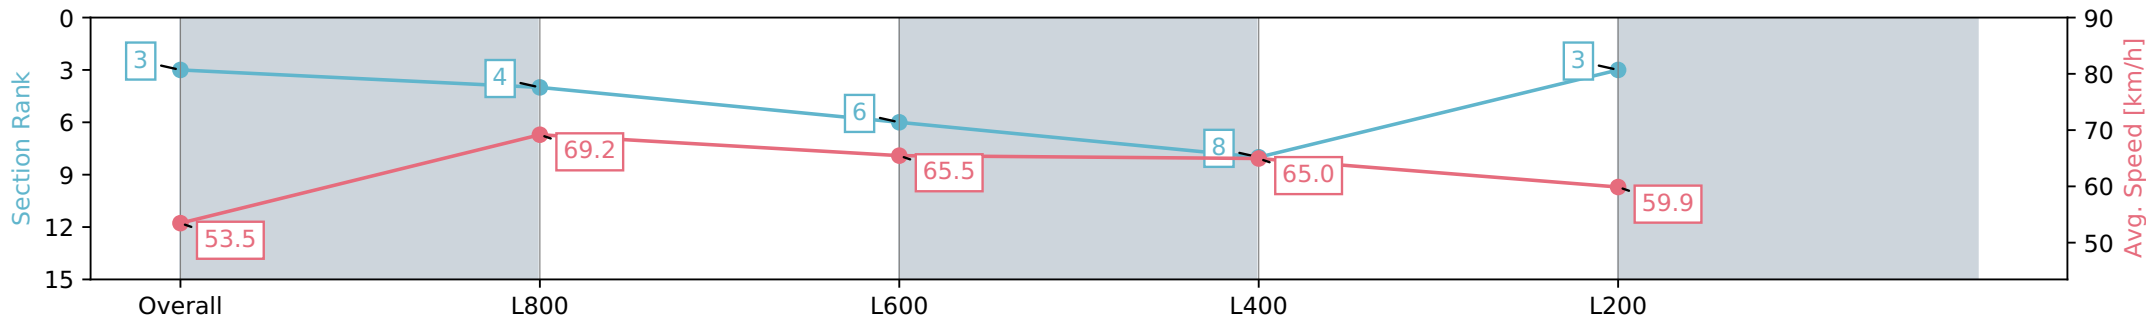

Section	Overall	L1000	L800	L600	L400
Section Times	0:58.35 [3] (0:13.45)	0:44.90 [4] (0:10.49)	0:34.41 [6] (0:11.26)	0:23.15 [8] (0:11.16)	0:11.99 [3] (0:11.99)
Average Speed [km/h]	53.5	69.2	65.5	65.0	59.9
Top Speed [km/h]	70.1	70.5	67.5	68.7	62.0
Avg. Dist. to Rail [m]	3.6	2.7	3.8	4.7	5.8
Avg. Stride Freq. [Hz]	2.3	2.4	2.4	2.4	2.3
Avg. Stride Length [m]	7.1	7.9	7.6	7.5	7.2