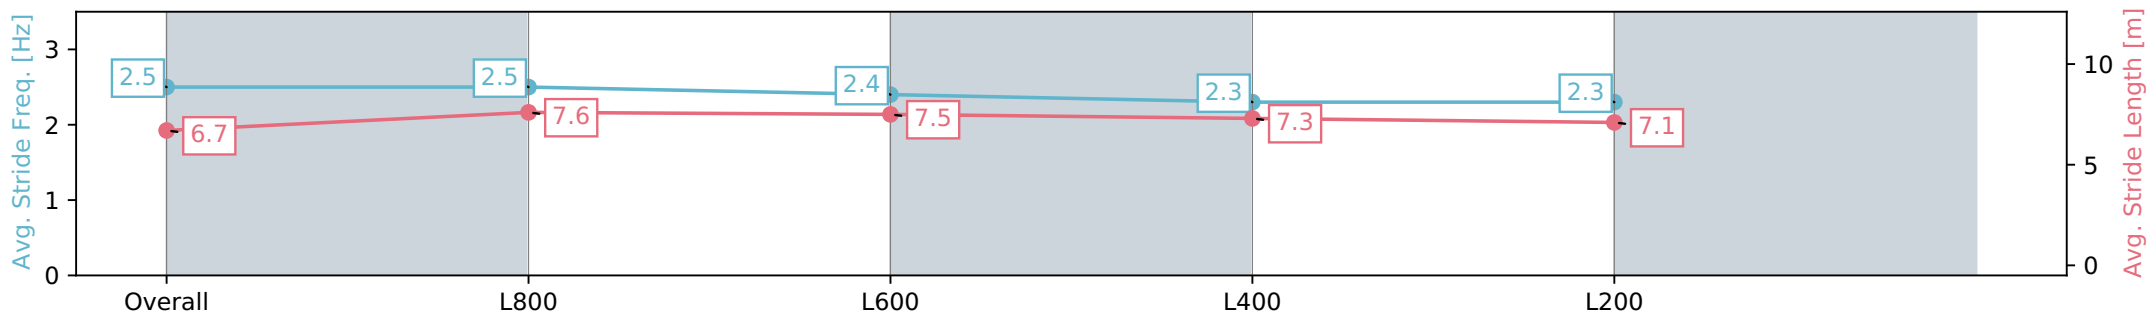

Section	Overall	L1000	L800	L600	L400
Section Times	0:58.30 [2] (0:13.50)	0:44.80 [7] (0:10.45)	0:34.35 [7] (0:11.17)	0:23.18 [5] (0:11.36)	0:11.82 [4] (0:11.82)
Average Speed [km/h]	53.4	68.9	64.7	63.4	60.8
Top Speed [km/h]	70.3	70.8	67.1	64.3	62.8
Avg. Dist. to Rail [m]	1.4	0.1	0.8	0.8	2.7
Avg. Stride Freq. [Hz]	2.5	2.5	2.4	2.3	2.3
Avg. Stride Length [m]	6.7	7.6	7.5	7.3	7.1