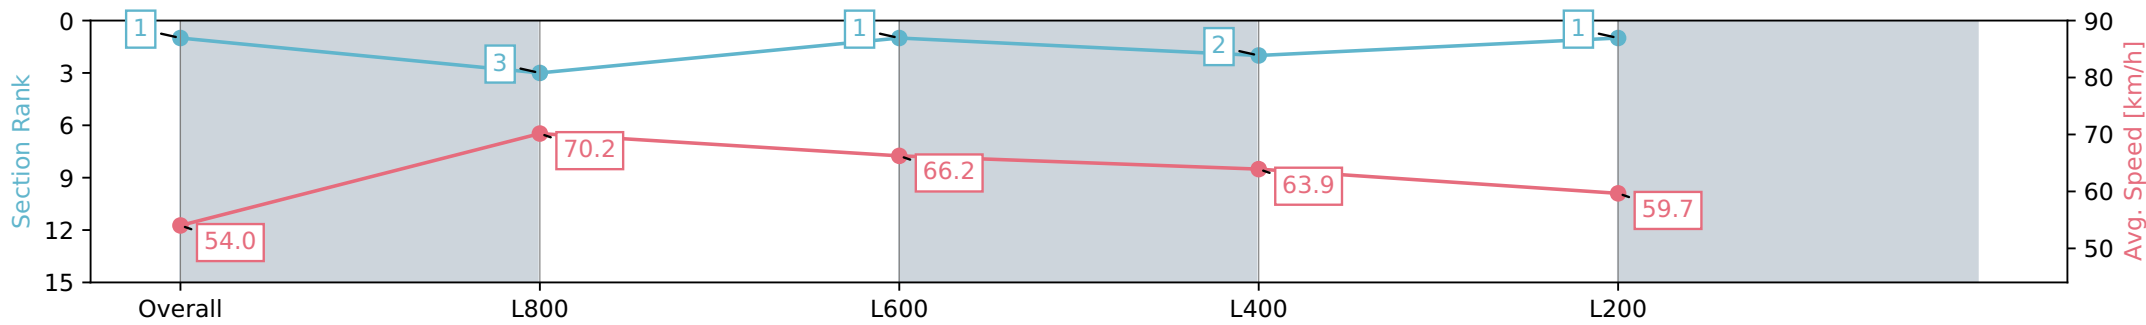

17 February 2024 - 1:04PM

Track Rating: Good 4, Weather: Fine, Rail Position: +3m 1000m-W/  
Post, True Remainder, Sectional 604m

Section	Overall	L1000	L800	L600	L400
Section Times	0:58.10 [1] (0:13.33)	0:44.77 [3] (0:10.30)	0:34.47 [1] (0:11.10)	0:23.37 [2] (0:11.34)	0:12.03 [1] (0:12.03)
Average Speed [km/h]	54.0	70.2	66.2	63.9	59.7
Top Speed [km/h]	70.4	71.5	67.7	64.7	62.1
Avg. Dist. to Rail [m]	5.8	1.8	3.2	4.7	4.2
Avg. Stride Freq. [Hz]	2.4	2.4	2.4	2.3	2.3
Avg. Stride Length [m]	7.0	7.9	7.7	7.5	7.1