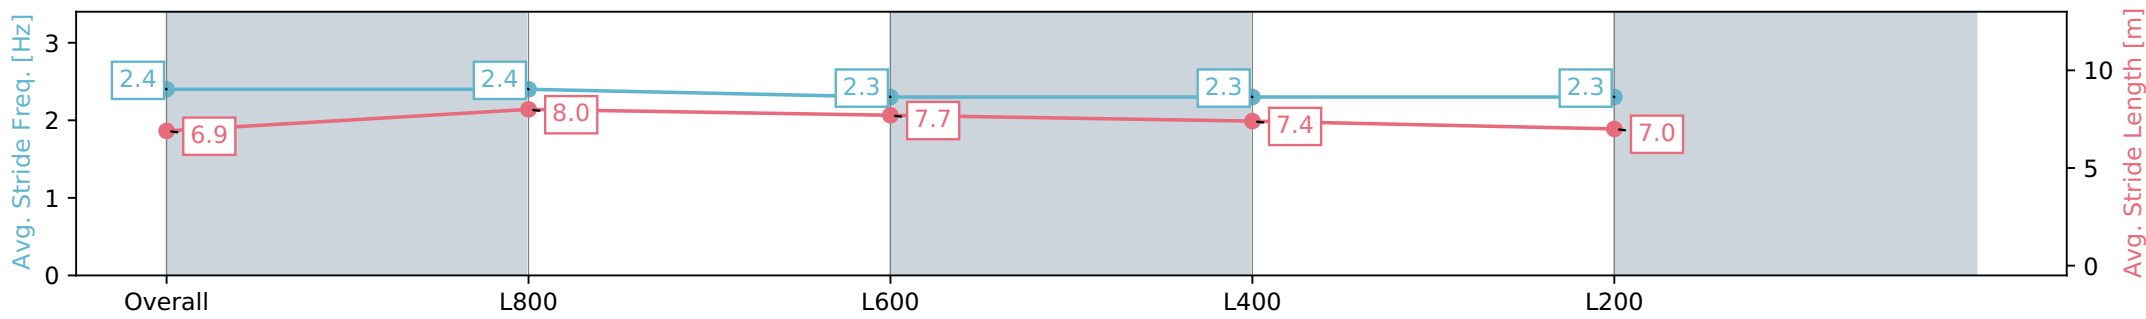

Section	Overall	L1000	L800	L600	L400
Section Times	0:58.37 [4] (0:13.31)	0:45.06 [2] (0:10.34)	0:34.72 [3] (0:11.05)	0:23.67 [1] (0:11.52)	0:12.15 [2] (0:12.15)
Average Speed [km/h]	54.1	69.7	65.6	62.7	59.1
Top Speed [km/h]	70.9	72.4	67.9	63.7	61.0
Avg. Dist. to Rail [m]	4.4	0.7	1.2	2.3	1.8
Avg. Stride Freq. [Hz]	2.4	2.4	2.3	2.3	2.3
Avg. Stride Length [m]	6.9	8.0	7.7	7.4	7.0