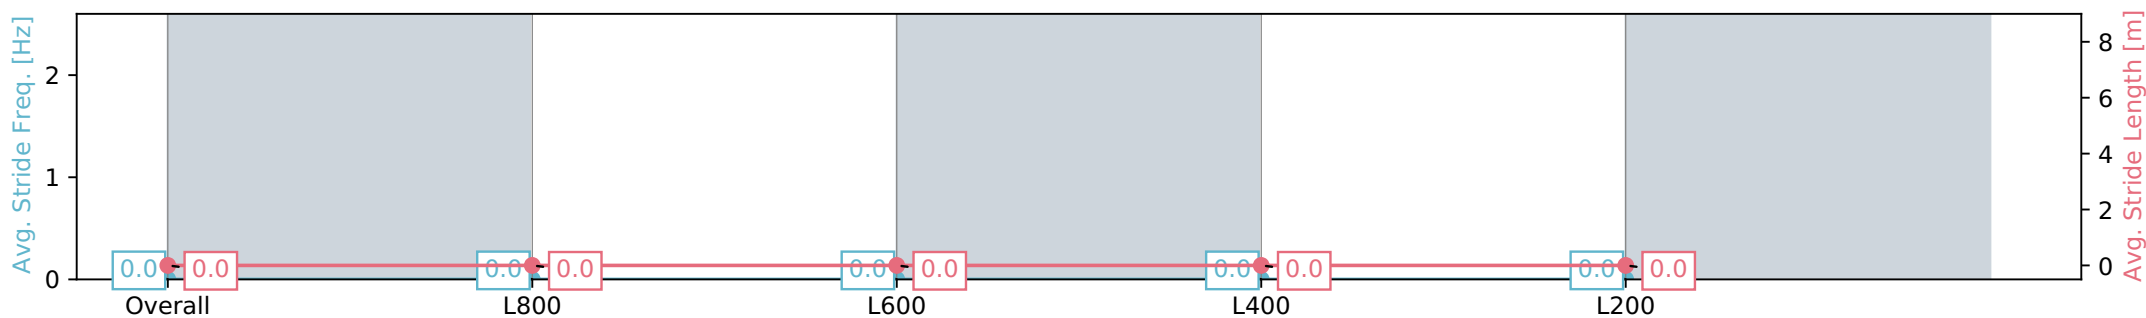

Section	Overall	L1000	L800	L600	L400
Section Times	0:58.47 [5] (0:13.80)	0:44.67 [10] (0:10.69)	0:33.98 [11] (0:10.86)	0:23.12 [11] (0:11.33)	0:11.79 [8] (0:11.79)
Average Speed [km/h]	52.2	67.8	67.4	64.1	60.9
Top Speed [km/h]	67.0	69.2	69.1	65.2	63.5
Avg. Dist. to Rail [m]	10.5	4.0	2.6	6.1	7.1
Avg. Stride Freq. [Hz]	0.0	0.0	0.0	0.0	0.0
Avg. Stride Length [m]	0.0	0.0	0.0	0.0	0.0