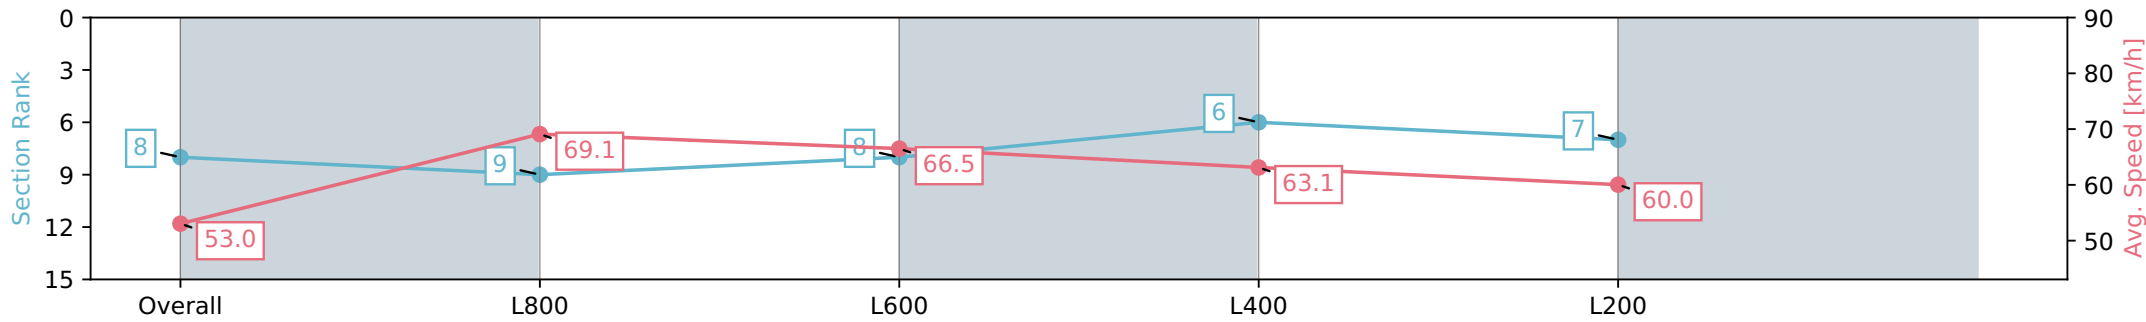

Horse/Jockey Name	FLYIN' FOR US
Finish Rank	8
Fastest Section Time (Section)	0:10.52 (L800)
Top Speed [km/h] (Section)	69.9 (L800)
Race State	Finished

Morphettville Parks SA - Professional

Race 2: AIG Security Maiden Plate - 1000m

17 February 2024 - 1:04PM

Track Rating: Good 4, Weather: Fine, Rail Position: +3m 1000m-W/
Post, True Remainder, Sectional 604m

Section	Overall	L1000	L800	L600	L400
Section Times	0:58.62 [8] (0:13.56)	0:45.05 [9] (0:10.52)	0:34.53 [8] (0:11.07)	0:23.46 [6] (0:11.50)	0:11.96 [7] (0:11.96)
Average Speed [km/h]	53.0	69.1	66.5	63.1	60.0
Top Speed [km/h]	69.4	69.9	68.8	64.2	62.9
Avg. Dist. to Rail [m]	7.1	3.8	3.6	6.0	5.6
Avg. Stride Freq. [Hz]	2.4	2.4	2.4	2.4	2.3
Avg. Stride Length [m]	6.8	8.0	7.9	7.4	7.1

- [ ] Ranking at each section and finish
- -:-:- No data available at this section
- NA No data available