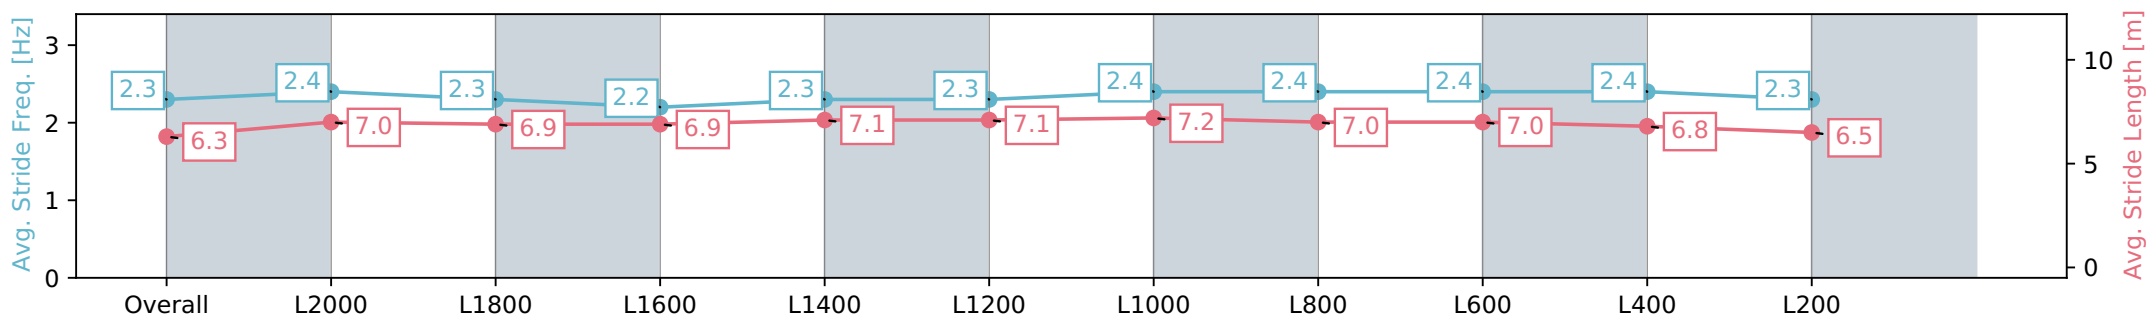

Section	Overall	L2000	L1800	L1600	L1400	L1200	L1000	L800	L600	L400	L200
Section Times	2:22.03 [4] (0:18.87)	2:03.16 [4] (0:12.05)	1:51.11 [4] (0:12.98)	1:38.13 [4] (0:13.05)	1:25.08 [4] (0:12.47)	1:12.61 [4] (0:12.34)	1:00.27 [4] (0:11.62)	0:48.65 [4] (0:11.42)	0:37.23 [4] (0:12.02)	0:25.21 [4] (0:12.18)	0:13.03 [4] (0:13.03)
Average Speed [km/h]	47.9	60.1	56.0	55.3	57.8	59.2	62.2	63.3	60.8	59.5	55.1
Top Speed [km/h]	60.1	62.2	57.8	56.7	58.4	60.7	64.1	64.3	62.4	61.4	58.1
Avg. Dist. to Rail [m]	2.6	1.8	1.6	2.0	2.3	2.7	2.9	2.4	2.4	5.5	5.6
Avg. Stride Freq. [Hz]	2.3	2.4	2.3	2.2	2.3	2.3	2.4	2.4	2.4	2.4	2.3
Avg. Stride Length [m]	6.3	7.0	6.9	6.9	7.1	7.1	7.2	7.0	7.0	6.8	6.5