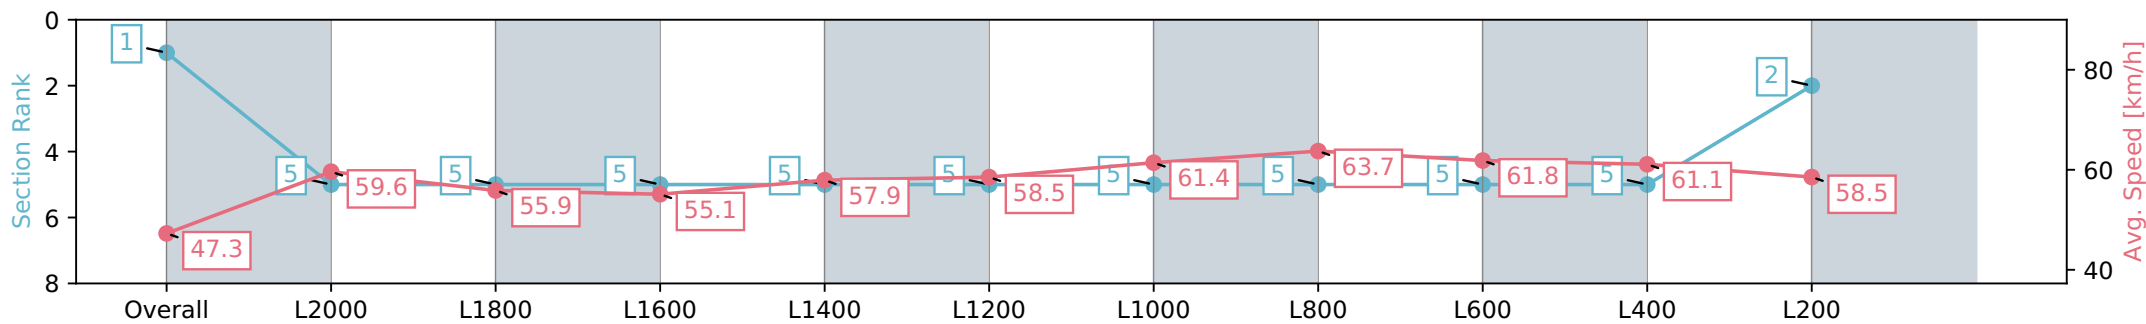

17 February 2024 - 12:27PM

Track Rating: Good 4, Weather: Fine, Rail Position: +3m 1000m-W/
Post, True Remainder, Sectional 604m

Section	Overall	L2000	L1800	L1600	L1400	L1200	L1000	L800	L600	L400	L200
Section Times	2:20.98 [1] (0:19.12)	2:01.86 [5] (0:12.19)	1:49.67 [5] (0:13.01)	1:36.66 [5] (0:13.08)	1:23.58 [5] (0:12.44)	1:11.14 [5] (0:12.35)	0:58.79 [5] (0:11.75)	0:47.04 [5] (0:11.28)	0:35.75 [5] (0:11.66)	0:24.09 [5] (0:11.83)	0:12.26 [2] (0:12.26)
Average Speed [km/h]	47.3	59.6	55.9	55.1	57.9	58.5	61.4	63.7	61.8	61.1	58.5
Top Speed [km/h]	61.0	61.4	56.6	56.2	59.3	60.1	64.7	65.8	62.5	62.5	60.3
Avg. Dist. to Rail [m]	2.0	3.1	1.7	1.0	1.3	0.9	1.9	1.1	0.5	3.3	6.5
Avg. Stride Freq. [Hz]	2.2	2.2	2.1	2.1	2.1	2.1	2.2	2.2	2.3	2.3	2.2
Avg. Stride Length [m]	6.5	7.4	7.3	7.3	7.5	7.5	7.7	7.7	7.4	7.4	7.3