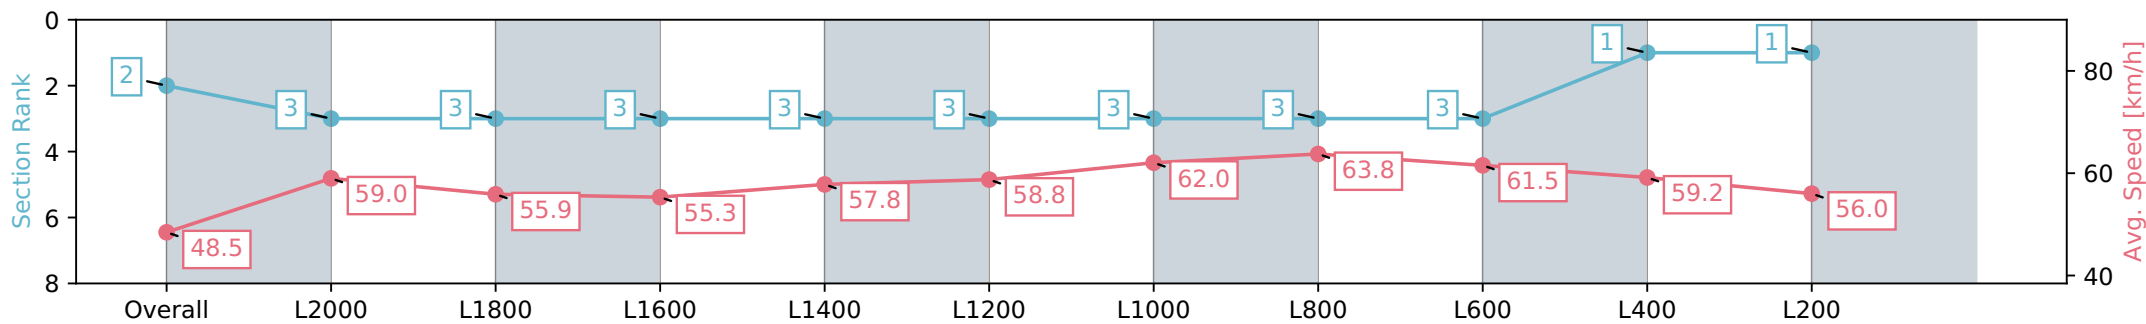

Section	Overall	L2000	L1800	L1600	L1400	L1200	L1000	L800	L600	L400	L200
Section Times	2:21.52 [2] (0:18.59)	2:02.93 [3] (0:12.23)	1:50.70 [3] (0:12.96)	1:37.74 [3] (0:13.03)	1:24.71 [3] (0:12.46)	1:12.25 [3] (0:12.38)	0:59.87 [3] (0:11.62)	0:48.25 [3] (0:11.33)	0:36.92 [3] (0:11.89)	0:25.03 [1] (0:12.22)	0:12.81 [1] (0:12.81)
Average Speed [km/h]	48.5	59.0	55.9	55.3	57.8	58.8	62.0	63.8	61.5	59.2	56.0
Top Speed [km/h]	59.0	60.3	57.8	56.9	58.3	60.0	64.6	64.7	63.2	60.8	58.5
Avg. Dist. to Rail [m]	1.4	0.8	1.0	1.3	1.2	1.5	1.4	1.5	2.4	3.5	4.8
Avg. Stride Freq. [Hz]	2.3	2.3	2.2	2.2	2.3	2.3	2.3	2.4	2.4	2.3	2.3
Avg. Stride Length [m]	6.4	7.1	7.0	6.9	7.1	7.2	7.4	7.5	7.3	7.0	6.8