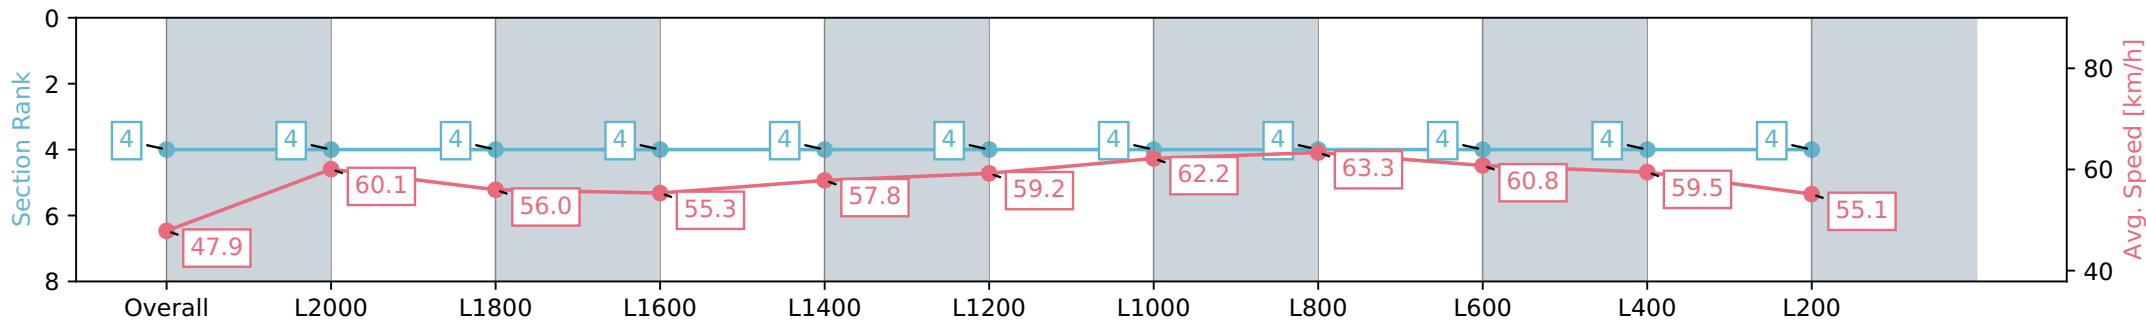

Section	Overall	L2000	L1800	L1600	L1400	L1200	L1000	L800	L600	L400	L200
Section Times	2:22.03 [4] (0:18.87)	2:03.16 [4] (0:12.05)	1:51.11 [4] (0:12.98)	1:38.13 [4] (0:13.05)	1:25.08 [4] (0:12.47)	1:12.61 [4] (0:12.34)	1:00.27 [4] (0:11.62)	0:48.65 [4] (0:11.42)	0:37.23 [4] (0:12.02)	0:25.21 [4] (0:12.18)	0:13.03 [4] (0:13.03)
Average Speed [km/h]	47.9	60.1	56.0	55.3	57.8	59.2	62.2	63.3	60.8	59.5	55.1
Top Speed [km/h]	60.1	62.2	57.8	56.7	58.4	60.7	64.1	64.3	62.4	61.4	58.1
Avg. Dist. to Rail [m]	2.6	1.8	1.6	2.0	2.3	2.7	2.9	2.4	2.4	5.5	5.6
Avg. Stride Freq. [Hz]	2.3	2.4	2.3	2.2	2.3	2.3	2.4	2.4	2.4	2.4	2.3
Avg. Stride Length [m]	6.3	7.0	6.9	6.9	7.1	7.1	7.2	7.0	7.0	6.8	6.5