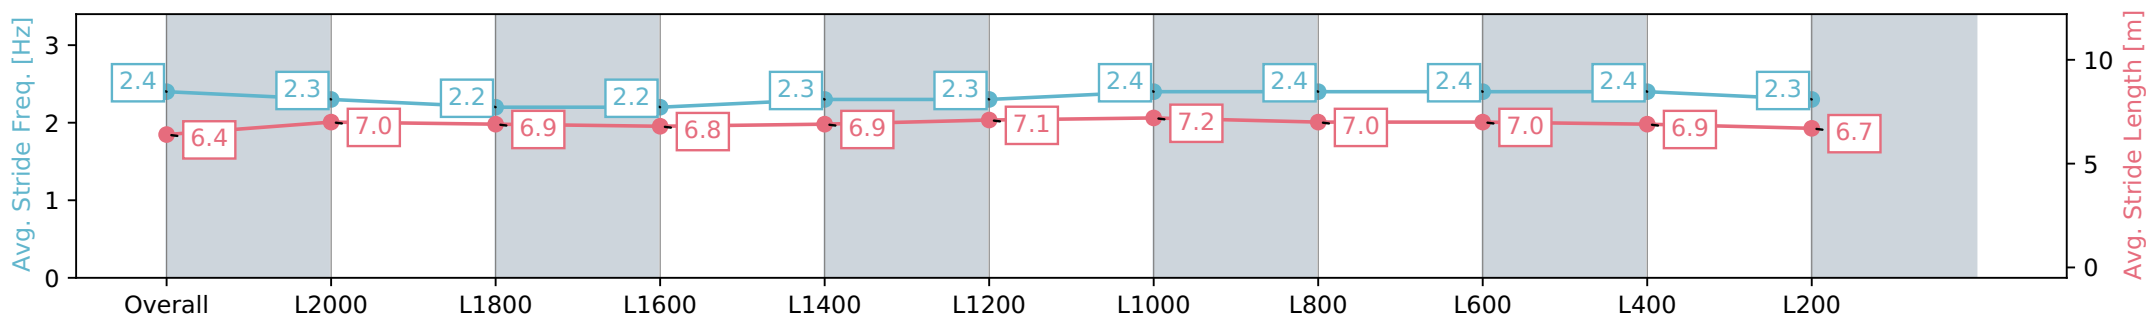

Section	Overall	L2000	L1800	L1600	L1400	L1200	L1000	L800	L600	L400	L200
Section Times	2:21.53 [3] (0:18.10)	2:03.43 [1] (0:12.28)	1:51.14 [1] (0:12.98)	1:38.16 [1] (0:13.02)	1:25.14 [1] (0:12.54)	1:12.60 [1] (0:12.43)	1:00.17 [1] (0:11.65)	0:48.52 [1] (0:11.38)	0:37.14 [1] (0:12.12)	0:25.02 [2] (0:12.31)	0:12.71 [3] (0:12.71)
Average Speed [km/h]	49.8	58.6	55.6	55.4	57.5	58.7	62.0	63.5	59.9	58.7	56.4
Top Speed [km/h]	60.0	60.0	57.0	57.4	57.9	60.1	64.2	64.5	61.8	59.1	58.1
Avg. Dist. to Rail [m]	1.2	0.4	0.3	0.9	1.3	2.3	2.4	1.6	1.6	1.8	3.3
Avg. Stride Freq. [Hz]	2.4	2.3	2.2	2.2	2.3	2.3	2.4	2.4	2.4	2.4	2.3
Avg. Stride Length [m]	6.4	7.0	6.9	6.8	6.9	7.1	7.2	7.0	7.0	6.9	6.7