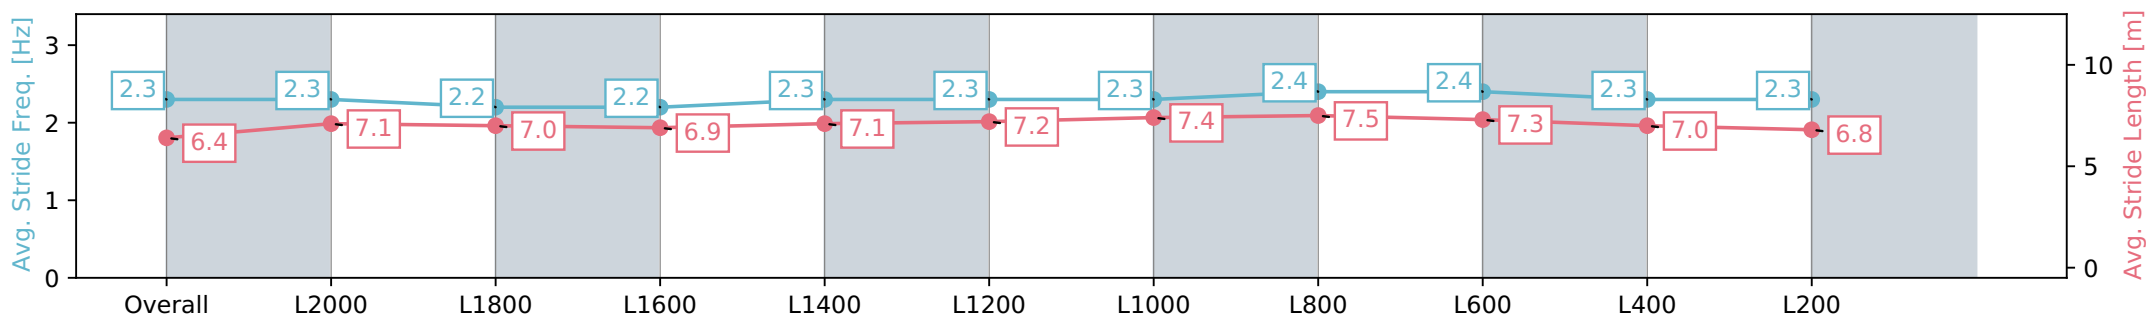

Section	Overall	L2000	L1800	L1600	L1400	L1200	L1000	L800	L600	L400	L200
Section Times	2:21.52 [2] (0:18.59)	2:02.93 [3] (0:12.23)	1:50.70 [3] (0:12.96)	1:37.74 [3] (0:13.03)	1:24.71 [3] (0:12.46)	1:12.25 [3] (0:12.38)	0:59.87 [3] (0:11.62)	0:48.25 [3] (0:11.33)	0:36.92 [3] (0:11.89)	0:25.03 [1] (0:12.22)	0:12.81 [1] (0:12.81)
Average Speed [km/h]	48.5	59.0	55.9	55.3	57.8	58.8	62.0	63.8	61.5	59.2	56.0
Top Speed [km/h]	59.0	60.3	57.8	56.9	58.3	60.0	64.6	64.7	63.2	60.8	58.5
Avg. Dist. to Rail [m]	1.4	0.8	1.0	1.3	1.2	1.5	1.4	1.5	2.4	3.5	4.8
Avg. Stride Freq. [Hz]	2.3	2.3	2.2	2.2	2.3	2.3	2.3	2.4	2.4	2.3	2.3
Avg. Stride Length [m]	6.4	7.1	7.0	6.9	7.1	7.2	7.4	7.5	7.3	7.0	6.8