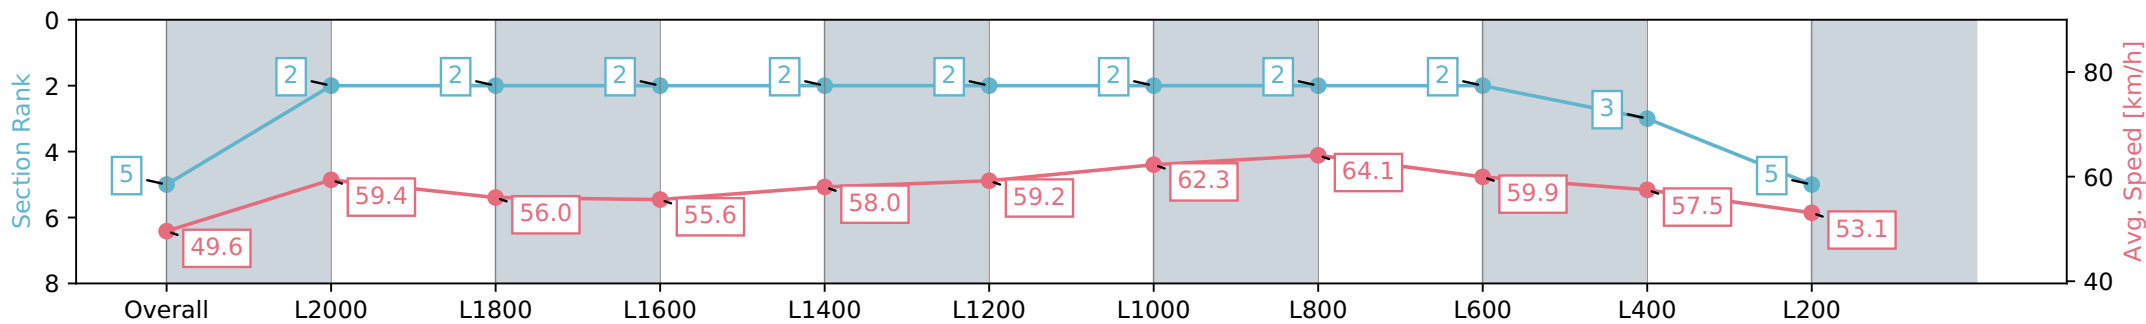

Report Created: Sat 17 February 2024 13:14:41 GMT+11 (Note: Timing is based on positional data)

- [] Ranking at each section and finish
- :-:- No data available at this section
- NA No data available

Horse/Jockey Name	POINTLESS PRAISE
Finish Rank	5
Fastest Section Time (Section)	0:11.28 (L800)
Top Speed [km/h] (Section)	64.9 (L800)
Race State	Finished

Section	Overall	L2000	L1800	L1600	L1400	L1200	L1000	L800	L600	L400	L200
Section Times	2:22.57 [5] (0:18.22)	2:04.35 [2] (0:12.27)	1:52.08 [2] (0:13.25)	1:38.83 [2] (0:13.00)	1:25.83 [2] (0:12.42)	1:13.41 [2] (0:12.35)	1:01.06 [2] (0:11.60)	0:49.46 [2] (0:11.28)	0:38.18 [2] (0:12.14)	0:26.04 [3] (0:12.52)	0:13.52 [5] (0:13.52)
Average Speed [km/h]	49.6	59.4	56.0	55.6	58.0	59.2	62.3	64.1	59.9	57.5	53.1
Top Speed [km/h]	60.3	61.4	58.3	57.4	58.8	60.4	64.8	64.9	62.6	58.5	56.2
Avg. Dist. to Rail [m]	3.1	4.0	5.4	2.3	2.0	2.5	3.5	2.6	1.7	1.5	2.9
Avg. Stride Freq. [Hz]	2.3	2.2	2.2	2.1	2.2	2.2	2.2	2.3	2.3	2.2	2.1
Avg. Stride Length [m]	6.6	7.3	7.1	7.3	7.4	7.6	7.7	7.7	7.3	7.1	6.9