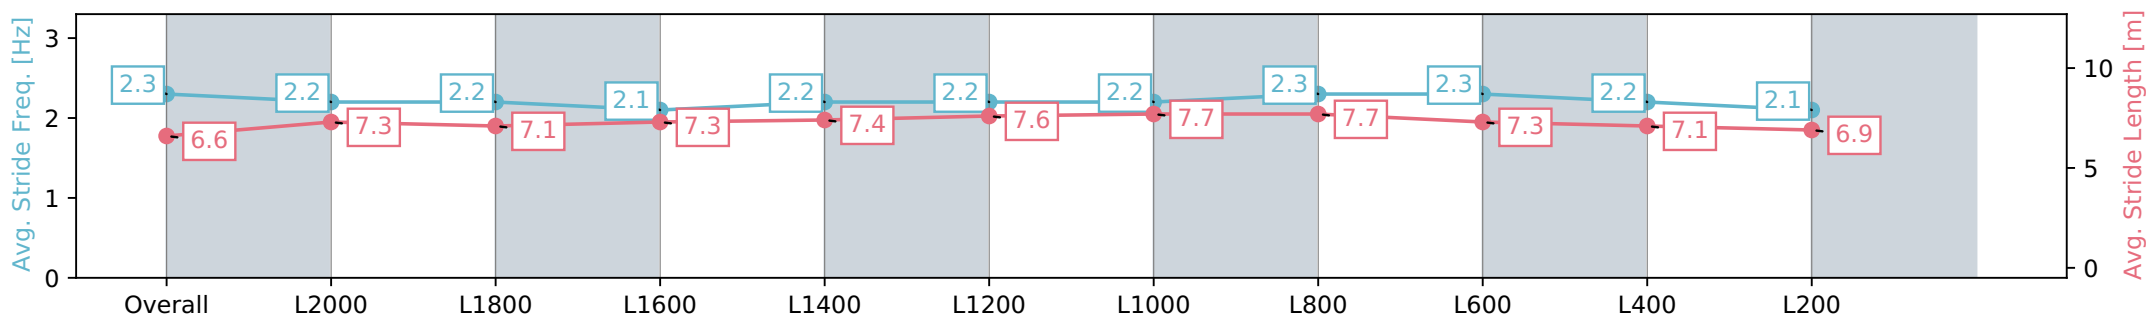

Report Created: Sat 17 February 2024 13:14:41 GMT+11 (Note: Timing is based on positional data)

- [] Ranking at each section and finish
- :-:- No data available at this section
- NA No data available

Horse/Jockey Name	POINTLESS PRAISE
Finish Rank	5
Fastest Section Time (Section)	0:11.28 (L800)
Top Speed [km/h] (Section)	64.9 (L800)
Race State	Finished

Morphettville Parks SA - Professional

Race 1: Stonehaven Wines Handicap - 2250m

17 February 2024 - 12:27PM

Track Rating: Good 4, Weather: Fine, Rail Position: +3m 1000m-W/
Post, True Remainder, Sectional 604m

Section	Overall	L2000	L1800	L1600	L1400	L1200	L1000	L800	L600	L400	L200
Section Times	2:22.57 [5] (0:18.22)	2:04.35 [2] (0:12.27)	1:52.08 [2] (0:13.25)	1:38.83 [2] (0:13.00)	1:25.83 [2] (0:12.42)	1:13.41 [2] (0:12.35)	1:01.06 [2] (0:11.60)	0:49.46 [2] (0:11.28)	0:38.18 [2] (0:12.14)	0:26.04 [3] (0:12.52)	0:13.52 [5] (0:13.52)
Average Speed [km/h]	49.6	59.4	56.0	55.6	58.0	59.2	62.3	64.1	59.9	57.5	53.1
Top Speed [km/h]	60.3	61.4	58.3	57.4	58.8	60.4	64.8	64.9	62.6	58.5	56.2
Avg. Dist. to Rail [m]	3.1	4.0	5.4	2.3	2.0	2.5	3.5	2.6	1.7	1.5	2.9
Avg. Stride Freq. [Hz]	2.3	2.2	2.2	2.1	2.2	2.2	2.2	2.3	2.3	2.2	2.1
Avg. Stride Length [m]	6.6	7.3	7.1	7.3	7.4	7.6	7.7	7.7	7.3	7.1	6.9