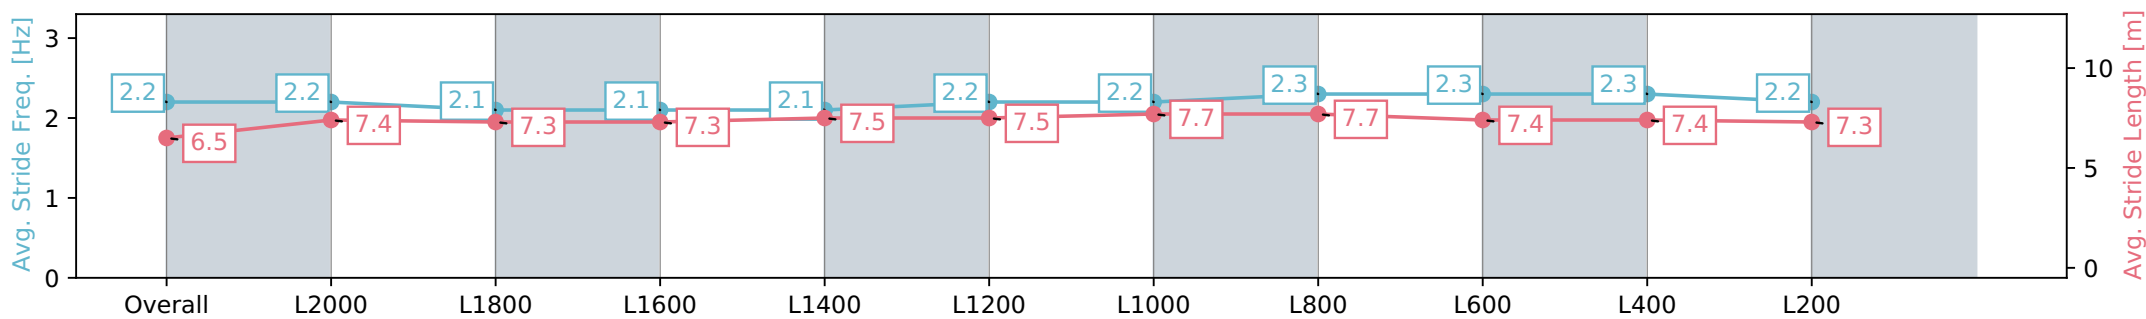

17 February 2024 - 12:27PM

Track Rating: Good 4, Weather: Fine, Rail Position: +3m 1000m-W/
Post, True Remainder, Sectional 604m

Section	Overall	L2000	L1800	L1600	L1400	L1200	L1000	L800	L600	L400	L200
Section Times	2:20.98 [1] (0:19.12)	2:01.86 [5] (0:12.19)	1:49.67 [5] (0:13.01)	1:36.66 [5] (0:13.08)	1:23.58 [5] (0:12.44)	1:11.14 [5] (0:12.35)	0:58.79 [5] (0:11.75)	0:47.04 [5] (0:11.28)	0:35.75 [5] (0:11.66)	0:24.09 [5] (0:11.83)	0:12.26 [2] (0:12.26)
Average Speed [km/h]	47.3	59.6	55.9	55.1	57.9	58.5	61.4	63.7	61.8	61.1	58.5
Top Speed [km/h]	61.0	61.4	56.6	56.2	59.3	60.1	64.7	65.8	62.5	62.5	60.3
Avg. Dist. to Rail [m]	2.0	3.1	1.7	1.0	1.3	0.9	1.9	1.1	0.5	3.3	6.5
Avg. Stride Freq. [Hz]	2.2	2.2	2.1	2.1	2.1	2.1	2.2	2.2	2.3	2.3	2.2
Avg. Stride Length [m]	6.5	7.4	7.3	7.3	7.5	7.5	7.7	7.7	7.4	7.4	7.3