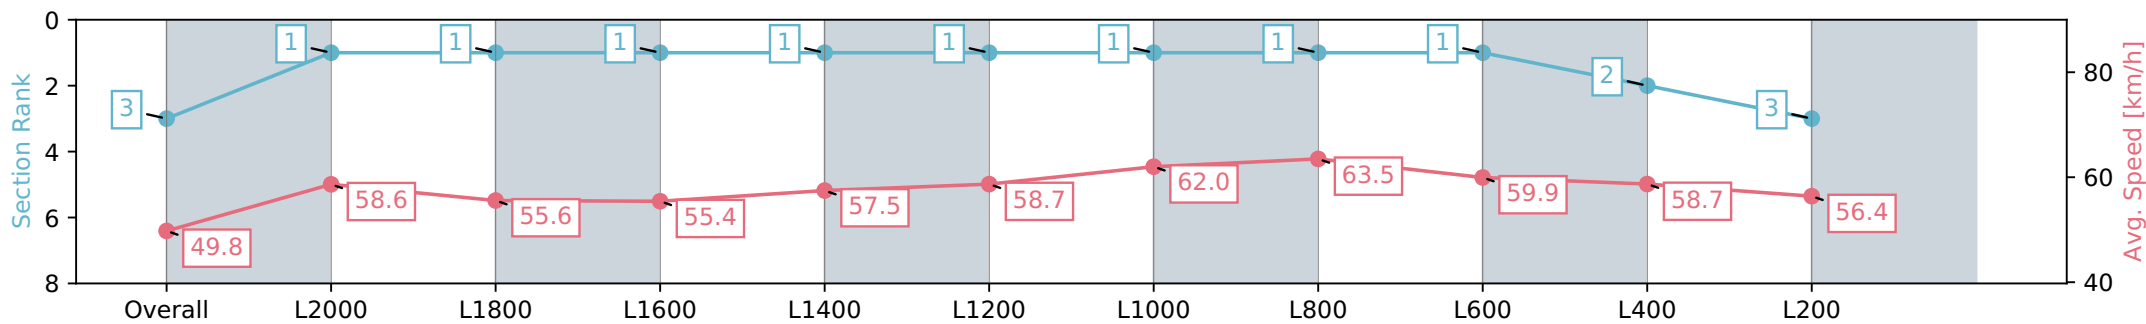

Section	Overall	L2000	L1800	L1600	L1400	L1200	L1000	L800	L600	L400	L200
Section Times	2:21.53 [3] (0:18.10)	2:03.43 [1] (0:12.28)	1:51.14 [1] (0:12.98)	1:38.16 [1] (0:13.02)	1:25.14 [1] (0:12.54)	1:12.60 [1] (0:12.43)	1:00.17 [1] (0:11.65)	0:48.52 [1] (0:11.38)	0:37.14 [1] (0:12.12)	0:25.02 [2] (0:12.31)	0:12.71 [3] (0:12.71)
Average Speed [km/h]	49.8	58.6	55.6	55.4	57.5	58.7	62.0	63.5	59.9	58.7	56.4
Top Speed [km/h]	60.0	60.0	57.0	57.4	57.9	60.1	64.2	64.5	61.8	59.1	58.1
Avg. Dist. to Rail [m]	1.2	0.4	0.3	0.9	1.3	2.3	2.4	1.6	1.6	1.8	3.3
Avg. Stride Freq. [Hz]	2.4	2.3	2.2	2.2	2.3	2.3	2.4	2.4	2.4	2.4	2.3
Avg. Stride Length [m]	6.4	7.0	6.9	6.8	6.9	7.1	7.2	7.0	7.0	6.9	6.7