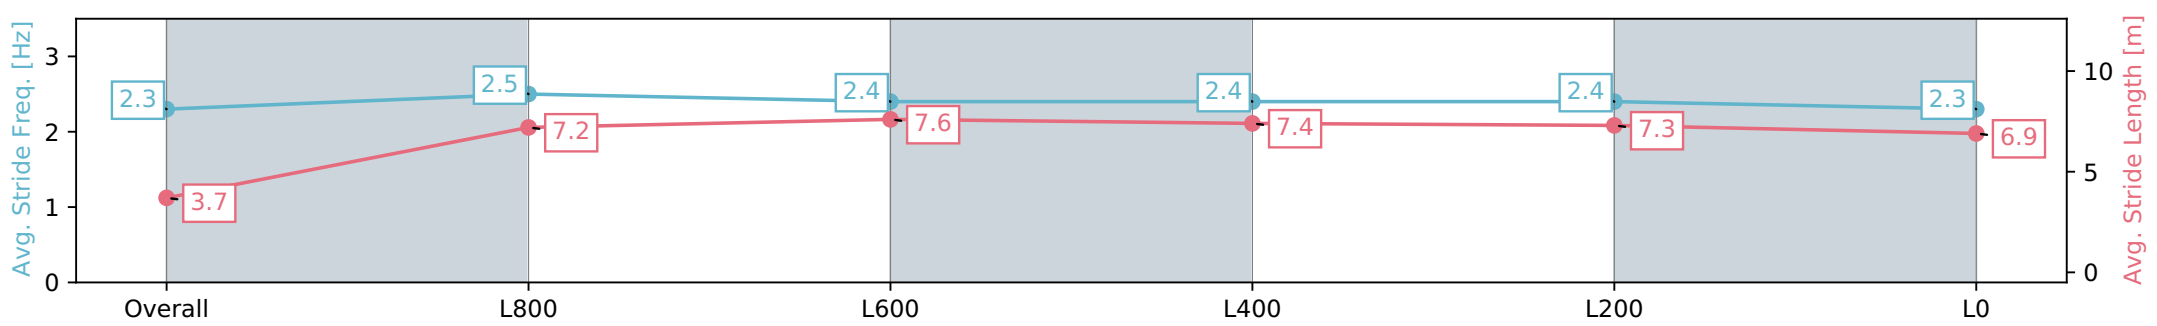

Morphettville SA - Professional

Race 1: SkyCity Two-Year-Old Plate - 1050m

10 February 2024 - 12:30PM

Track Rating: Soft 5, Weather: Fine, Rail Position: +3m 1200m - W/
Post, True Remainder Sectional 604m

Section	Overall	L1000	L800	L600	L400	L200	L0
Section Times	1:03.06 [3] (0:05.48)	0:57.58 [1] (0:10.86)	0:46.72 [1] (0:10.91)	0:35.81 [1] (0:11.36)	0:24.45 [1] (0:11.62)	0:12.83 [2] (0:12.83)	
Average Speed [km/h]	32.9	66.5	66.3	63.5	62.0	56.1	
Top Speed [km/h]	57.9	69.5	69.2	64.3	63.1	60.5	
Avg. Dist. to Rail [m]	6.0	3.0	2.0	0.3	2.7	7.3	
Avg. Stride Freq. [Hz]	2.3	2.5	2.4	2.4	2.4	2.3	
Avg. Stride Length [m]	3.7	7.2	7.6	7.4	7.3	6.9	