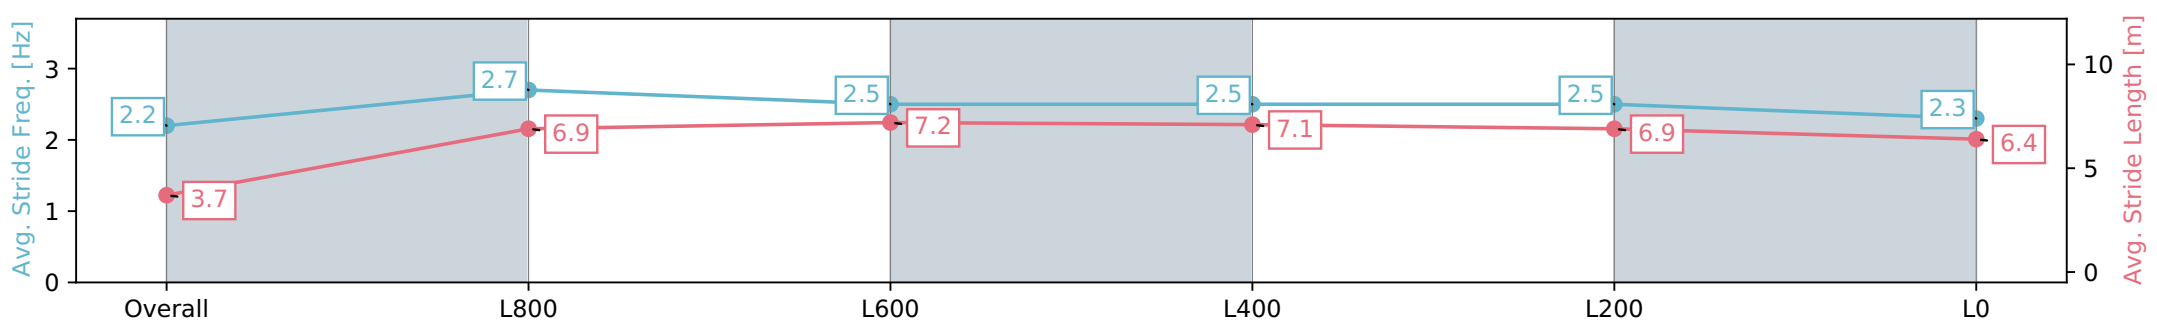

Morphettville SA - Professional

Race 1: SkyCity Two-Year-Old Plate - 1050m

10 February 2024 - 12:30PM

Track Rating: Soft 5, Weather: Fine, Rail Position: +3m 1200m - W/
Post, True Remainder Sectional 604m

Section	Overall	L1000	L800	L600	L400	L200	L0
Section Times	1:03.55 [5] (0:05.65)	0:57.90 [2] (0:10.78)	0:47.12 [2] (0:10.91)	0:36.21 [2] (0:11.44)	0:24.77 [4] (0:11.81)	0:12.96 [4]	0:12.96 [4]
Average Speed [km/h]	32.1	66.8	66.5	63.3	61.2	55.5	55.5
Top Speed [km/h]	58.1	69.4	69.1	64.0	63.0	59.2	59.2
Avg. Dist. to Rail [m]	7.0	4.1	2.3	0.8	4.4	7.2	7.2
Avg. Stride Freq. [Hz]	2.2	2.7	2.5	2.5	2.5	2.3	2.3
Avg. Stride Length [m]	3.7	6.9	7.2	7.1	6.9	6.4	6.4