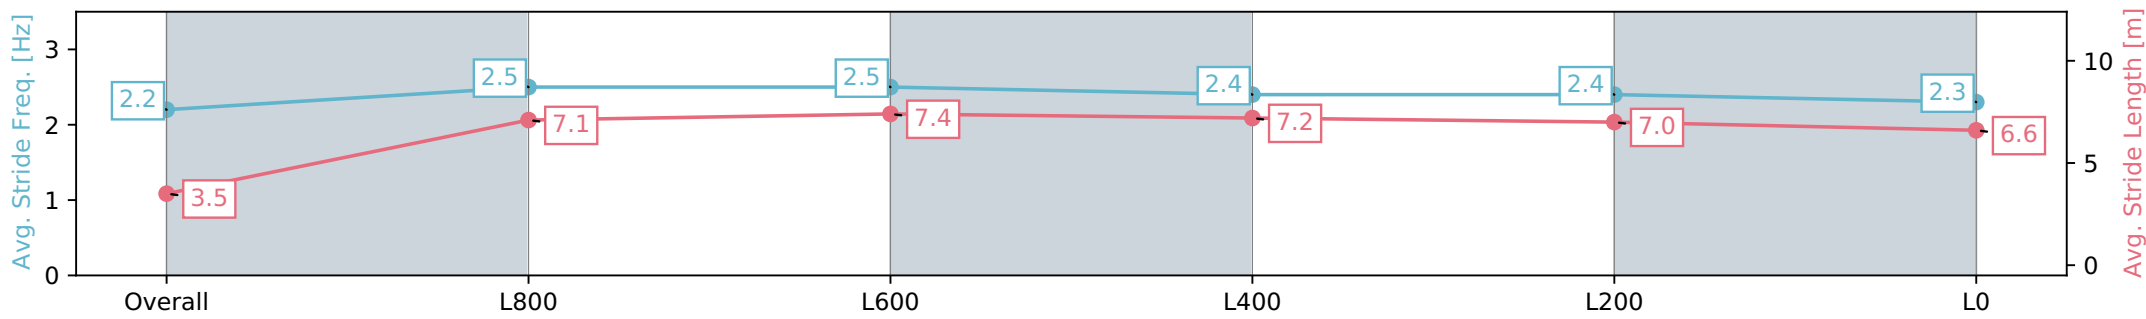

Morphettville SA - Professional

Race 1: SkyCity Two-Year-Old Plate - 1050m

10 February 2024 - 12:30PM

Track Rating: Soft 5, Weather: Fine, Rail Position: +3m 1200m - W/
Post, True Remainder Sectional 604m

Section	Overall	L1000	L800	L600	L400	L200	L0
Section Times	1:03.99 [7] (0:05.93)	0:58.06 [5] (0:10.94)	0:47.12 [5] (0:10.77)	0:36.35 [5] (0:11.22)	0:25.13 [5] (0:12.08)	0:13.05 [6] (0:13.05)	
Average Speed [km/h]	30.3	65.8	67.0	63.6	59.6	55.2	
Top Speed [km/h]	57.3	68.5	68.8	65.3	60.8	58.7	
Avg. Dist. to Rail [m]	2.1	0.9	0.8	1.7	1.8	4.2	
Avg. Stride Freq. [Hz]	2.2	2.5	2.5	2.4	2.4	2.3	
Avg. Stride Length [m]	3.5	7.1	7.4	7.2	7.0	6.6	