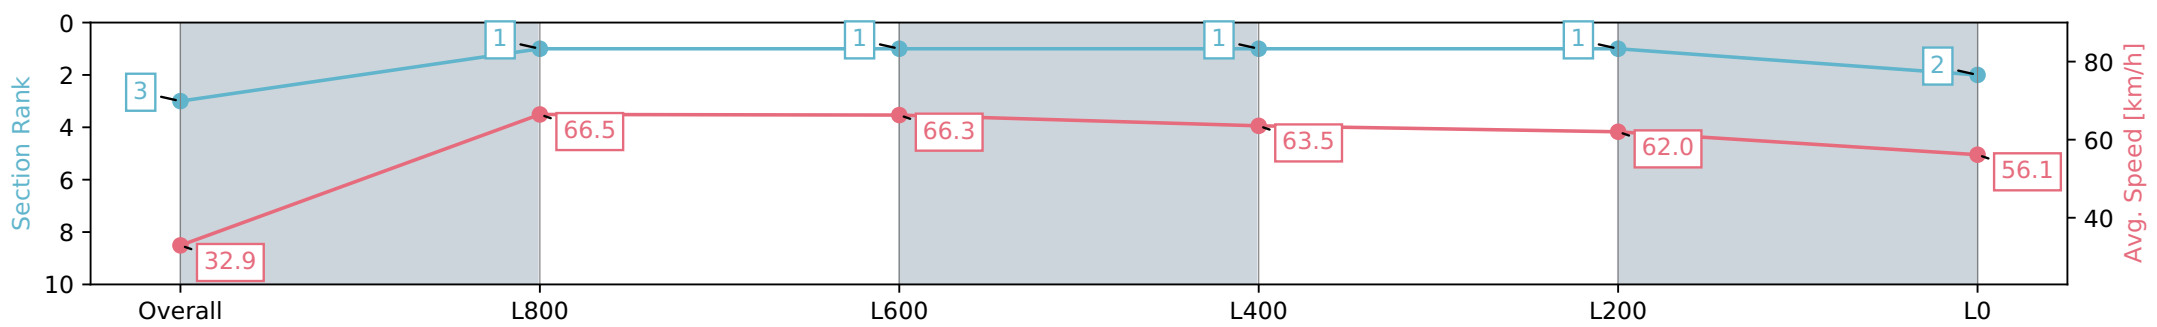

Morphettville SA - Professional

Race 1: SkyCity Two-Year-Old Plate - 1050m

10 February 2024 - 12:30PM

Track Rating: Soft 5, Weather: Fine, Rail Position: +3m 1200m - W/
Post, True Remainder Sectional 604m

Section	Overall	L1000	L800	L600	L400	L200	L0
Section Times	1:03.06 [3] (0:05.48)	0:57.58 [1] (0:10.86)	0:46.72 [1] (0:10.91)	0:35.81 [1] (0:11.36)	0:24.45 [1] (0:11.62)	0:12.83 [2] (0:12.83)	
Average Speed [km/h]	32.9	66.5	66.3	63.5	62.0	56.1	
Top Speed [km/h]	57.9	69.5	69.2	64.3	63.1	60.5	
Avg. Dist. to Rail [m]	6.0	3.0	2.0	0.3	2.7	7.3	
Avg. Stride Freq. [Hz]	2.3	2.5	2.4	2.4	2.4	2.3	
Avg. Stride Length [m]	3.7	7.2	7.6	7.4	7.3	6.9	