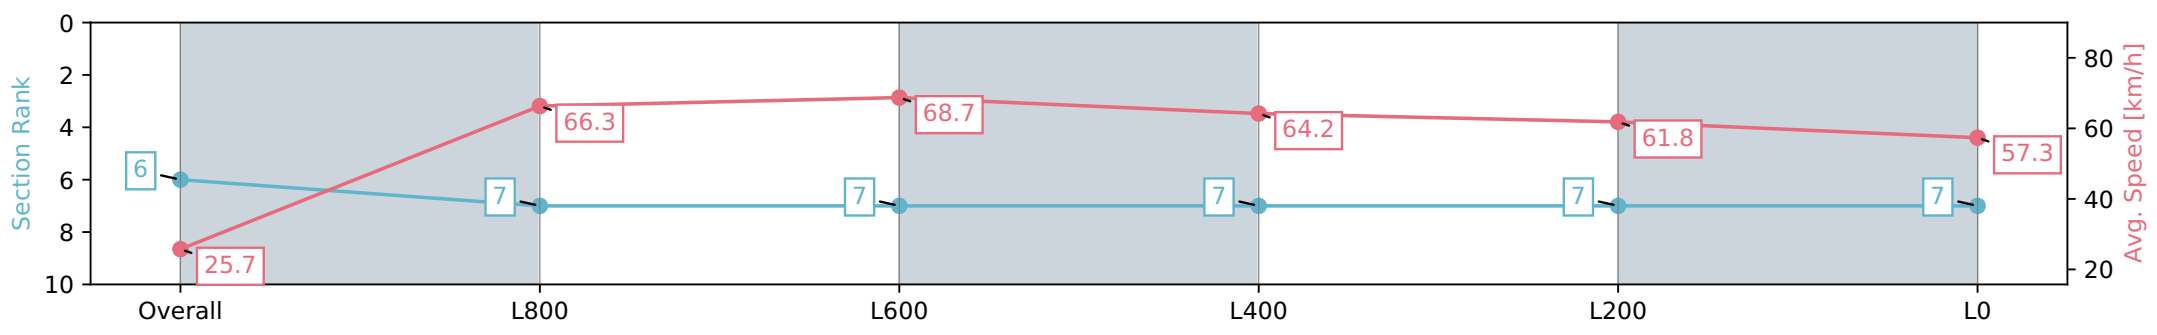

Morphettville SA - Professional

Race 1: SkyCity Two-Year-Old Plate - 1050m

10 February 2024 - 12:30PM

Track Rating: Soft 5, Weather: Fine, Rail Position: +3m 1200m - W/
Post, True Remainder Sectional 604m

Section	Overall	L1000	L800	L600	L400	L200	L0
Section Times	1:03.57 [6] (0:07.07)	0:56.50 [7] (0:10.86)	0:45.64 [7] (0:10.31)	0:35.33 [7] (0:11.11)	0:24.22 [7] (0:11.71)	0:12.51 [7] (0:12.51)	
Average Speed [km/h]	25.7	66.3	68.7	64.2	61.8	57.3	
Top Speed [km/h]	56.2	69.8	70.5	65.7	62.7	61.7	
Avg. Dist. to Rail [m]	3.8	5.5	4.4	2.0	3.9	3.9	
Avg. Stride Freq. [Hz]	2.4	2.7	2.6	2.5	2.4	2.4	
Avg. Stride Length [m]	2.7	6.5	6.9	6.9	7.0	6.7	