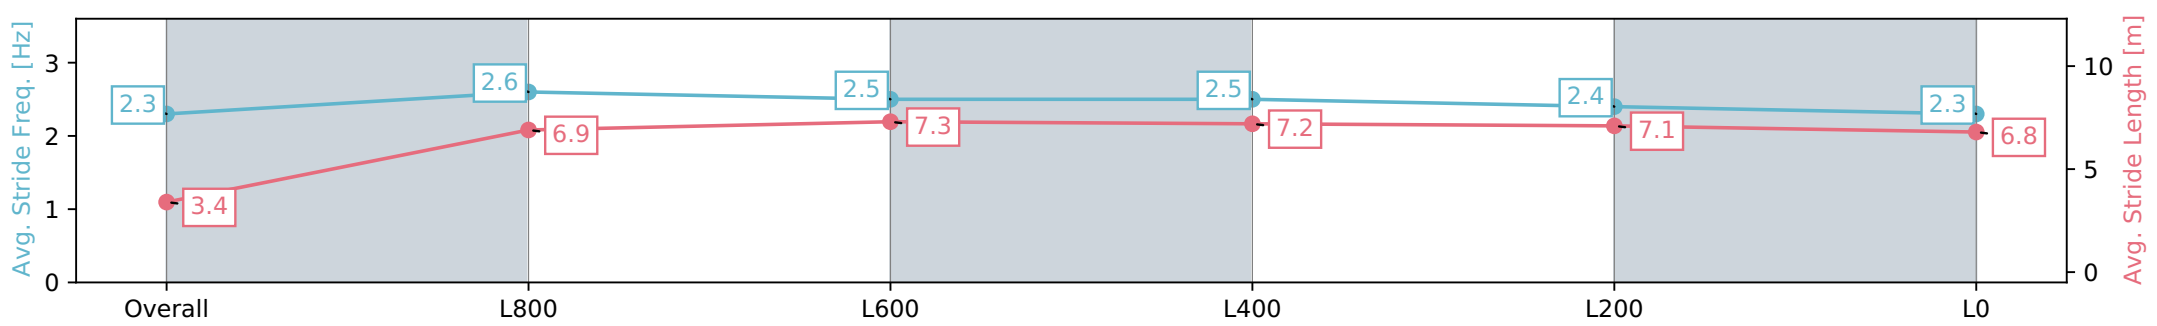

Morphettville SA - Professional

Race 1: SkyCity Two-Year-Old Plate - 1050m

10 February 2024 - 12:30PM

Track Rating: Soft 5, Weather: Fine, Rail Position: +3m 1200m - W/
Post, True Remainder Sectional 604m

Section	Overall	L1000	L800	L600	L400	L200	L0
Section Times	1:03.32 [4] (0:05.78)	0:57.54 [3] (0:10.88)	0:46.66 [4] (0:10.83)	0:35.83 [4] (0:11.23)	0:24.60 [3] (0:11.70)	0:12.90 [3]	0:12.90 [3]
Average Speed [km/h]	31.2	66.2	66.9	64.3	61.8	55.8	
Top Speed [km/h]	58.6	68.6	68.1	65.1	64.1	59.8	
Avg. Dist. to Rail [m]	4.9	3.2	1.6	0.8	3.6	5.0	
Avg. Stride Freq. [Hz]	2.3	2.6	2.5	2.5	2.4	2.3	
Avg. Stride Length [m]	3.4	6.9	7.3	7.2	7.1	6.8	