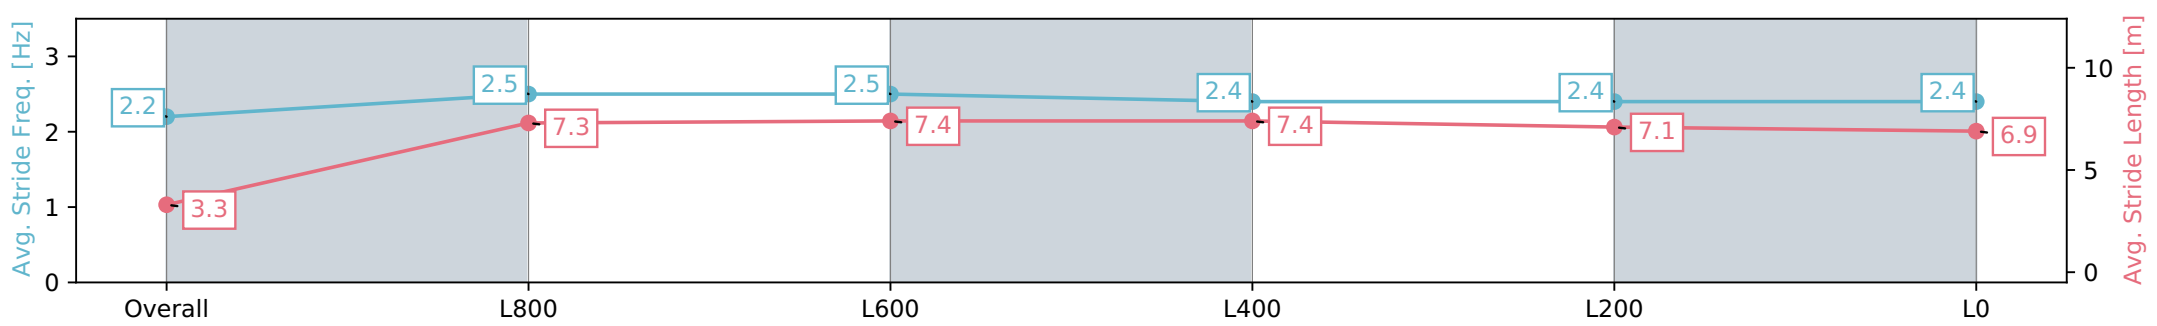

Section	Overall	L1000	L800	L600	L400	L200	L0
Section Times	1:02.62 [1] (0:06.36)	0:56.26 [6] (0:11.05)	0:45.21 [6] (0:10.66)	0:34.55 [6] (0:11.08)	0:23.47 [6] (0:11.53)	0:11.94 [5]	0:11.94 [5]
Average Speed [km/h]	28.5	65.1	68.0	64.6	62.6	60.3	60.3
Top Speed [km/h]	59.8	67.4	69.6	67.2	63.4	62.2	62.2
Avg. Dist. to Rail [m]	1.0	2.1	1.9	0.8	1.2	2.1	2.1
Avg. Stride Freq. [Hz]	2.2	2.5	2.5	2.4	2.4	2.4	2.4
Avg. Stride Length [m]	3.3	7.3	7.4	7.4	7.1	6.9	6.9