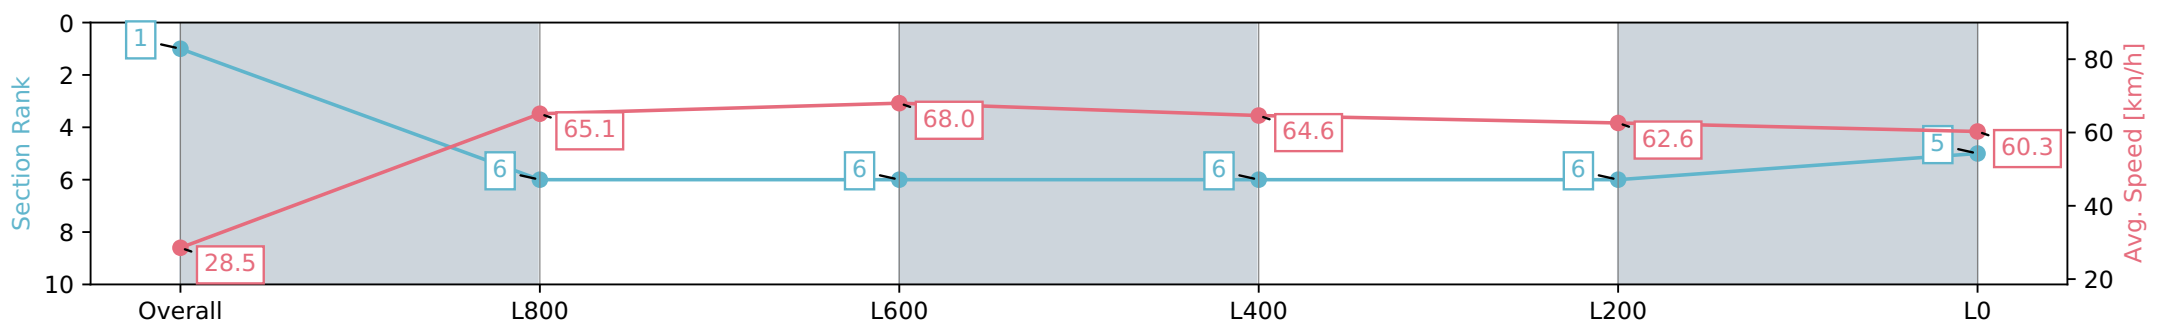

Section	Overall	L1000	L800	L600	L400	L200	L0
Section Times	1:02.62 [1] (0:06.36)	0:56.26 [6] (0:11.05)	0:45.21 [6] (0:10.66)	0:34.55 [6] (0:11.08)	0:23.47 [6] (0:11.53)	0:11.94 [5]	0:11.94 [5]
Average Speed [km/h]	28.5	65.1	68.0	64.6	62.6	60.3	60.3
Top Speed [km/h]	59.8	67.4	69.6	67.2	63.4	62.2	62.2
Avg. Dist. to Rail [m]	1.0	2.1	1.9	0.8	1.2	2.1	2.1
Avg. Stride Freq. [Hz]	2.2	2.5	2.5	2.4	2.4	2.4	2.4
Avg. Stride Length [m]	3.3	7.3	7.4	7.4	7.1	6.9	6.9