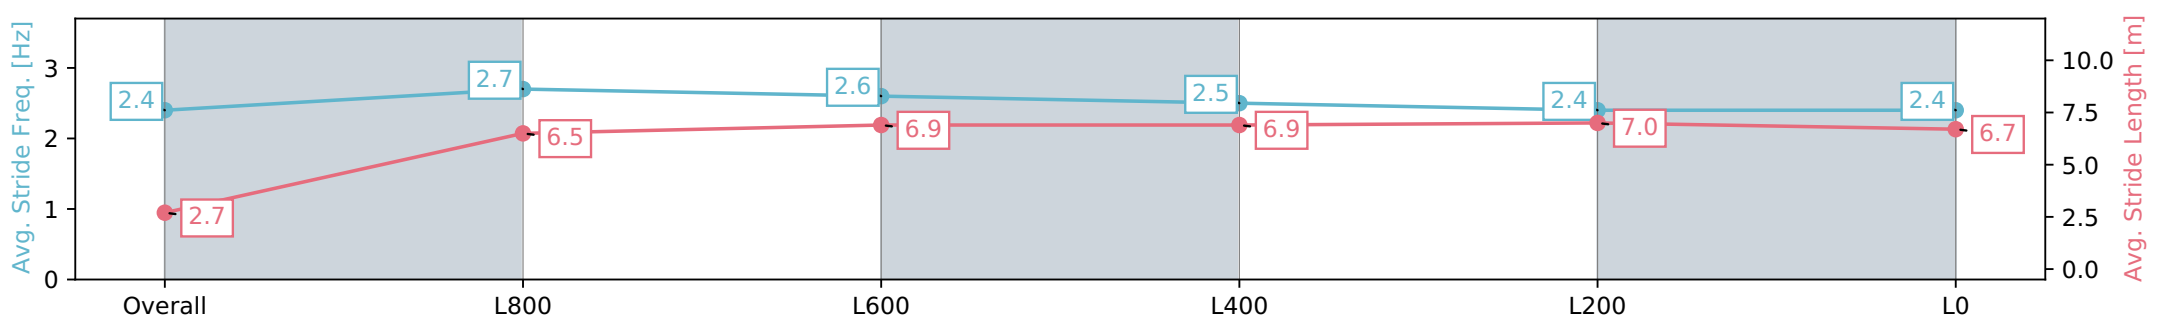

Morphettville SA - Professional

Race 1: SkyCity Two-Year-Old Plate - 1050m

10 February 2024 - 12:30PM

Track Rating: Soft 5, Weather: Fine, Rail Position: +3m 1200m - W/
Post, True Remainder Sectional 604m

Section	Overall	L1000	L800	L600	L400	L200	L0
Section Times	1:03.57 [6] (0:07.07)	0:56.50 [7] (0:10.86)	0:45.64 [7] (0:10.31)	0:35.33 [7] (0:11.11)	0:24.22 [7] (0:11.71)	0:12.51 [7] (0:12.51)	
Average Speed [km/h]	25.7	66.3	68.7	64.2	61.8	57.3	
Top Speed [km/h]	56.2	69.8	70.5	65.7	62.7	61.7	
Avg. Dist. to Rail [m]	3.8	5.5	4.4	2.0	3.9	3.9	
Avg. Stride Freq. [Hz]	2.4	2.7	2.6	2.5	2.4	2.4	
Avg. Stride Length [m]	2.7	6.5	6.9	6.9	7.0	6.7	