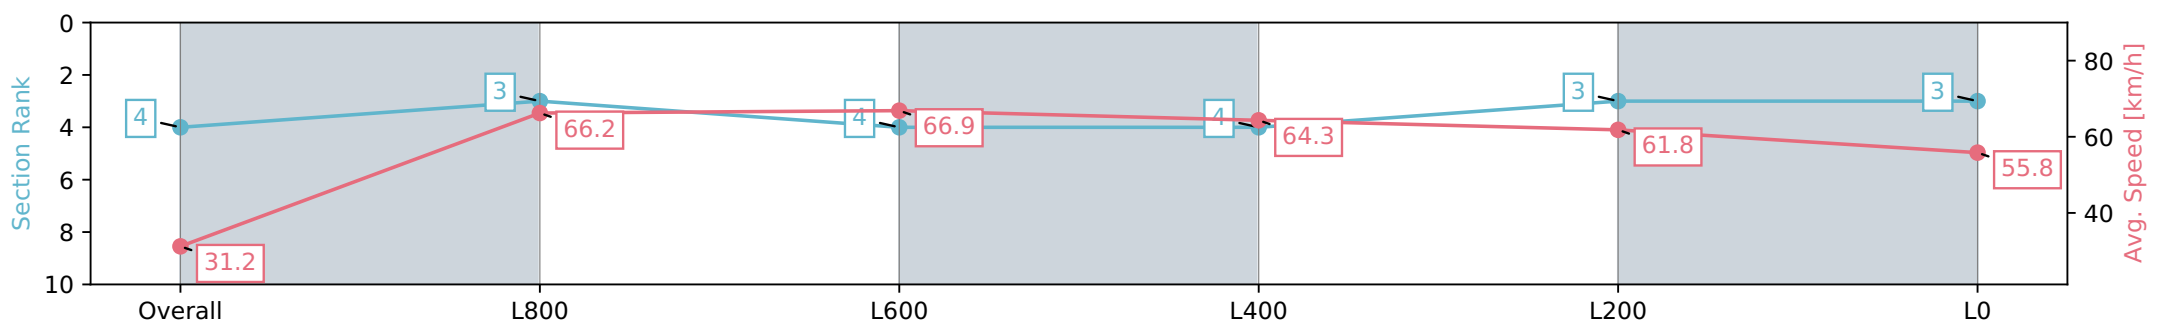

Morphettville SA - Professional

Race 1: SkyCity Two-Year-Old Plate - 1050m

10 February 2024 - 12:30PM

Track Rating: Soft 5, Weather: Fine, Rail Position: +3m 1200m - W/
Post, True Remainder Sectional 604m

Section	Overall	L1000	L800	L600	L400	L200	L0
Section Times	1:03.32 [4] (0:05.78)	0:57.54 [3] (0:10.88)	0:46.66 [4] (0:10.83)	0:35.83 [4] (0:11.23)	0:24.60 [3] (0:11.70)	0:12.90 [3]	0:12.90 [3]
Average Speed [km/h]	31.2	66.2	66.9	64.3	61.8	55.8	
Top Speed [km/h]	58.6	68.6	68.1	65.1	64.1	59.8	
Avg. Dist. to Rail [m]	4.9	3.2	1.6	0.8	3.6	5.0	
Avg. Stride Freq. [Hz]	2.3	2.6	2.5	2.5	2.4	2.3	
Avg. Stride Length [m]	3.4	6.9	7.3	7.2	7.1	6.8	