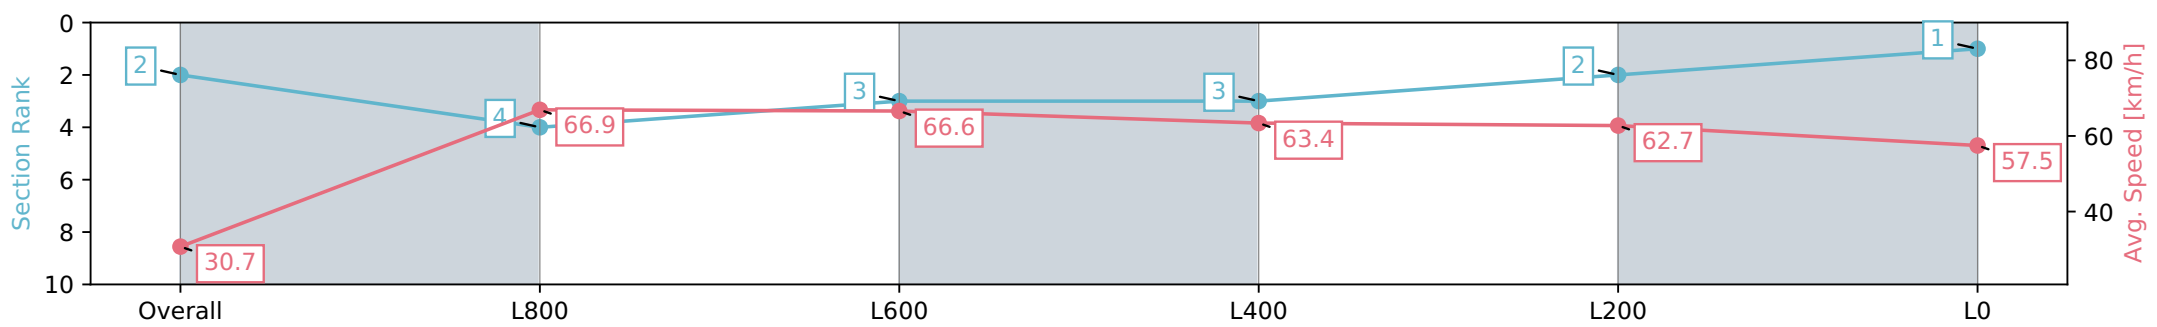

Morphettville SA - Professional

Race 1: SkyCity Two-Year-Old Plate - 1050m

10 February 2024 - 12:30PM

Track Rating: Soft 5, Weather: Fine, Rail Position: +3m 1200m - W/
Post, True Remainder Sectional 604m

Section	Overall	L1000	L800	L600	L400	L200	L0
Section Times	1:02.66 [2] (0:05.89)	0:56.77 [4] (0:10.76)	0:46.01 [3] (0:10.78)	0:35.23 [3] (0:11.23)	0:24.00 [2] (0:11.46)	0:12.54 [1]	0:12.54 [1]
Average Speed [km/h]	30.7	66.9	66.6	63.4	62.7	57.5	57.5
Top Speed [km/h]	59.3	69.3	69.1	64.4	63.8	61.0	61.0
Avg. Dist. to Rail [m]	3.7	2.0	0.8	2.1	1.4	6.4	6.4
Avg. Stride Freq. [Hz]	2.2	2.6	2.6	2.5	2.5	2.5	2.5
Avg. Stride Length [m]	3.6	7.0	7.2	7.0	6.9	6.5	6.5