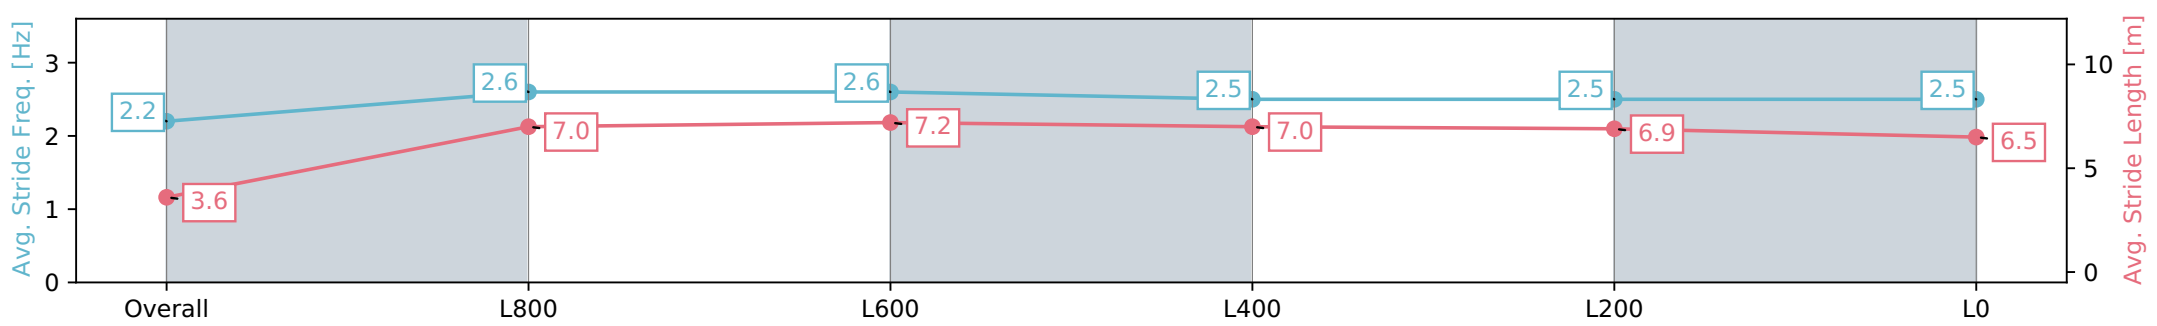

Morphettville SA - Professional

Race 1: SkyCity Two-Year-Old Plate - 1050m

10 February 2024 - 12:30PM

Track Rating: Soft 5, Weather: Fine, Rail Position: +3m 1200m - W/
Post, True Remainder Sectional 604m

Section	Overall	L1000	L800	L600	L400	L200	L0
Section Times	1:02.66 [2] (0:05.89)	0:56.77 [4] (0:10.76)	0:46.01 [3] (0:10.78)	0:35.23 [3] (0:11.23)	0:24.00 [2] (0:11.46)	0:12.54 [1]	0:12.54 [1]
Average Speed [km/h]	30.7	66.9	66.6	63.4	62.7	57.5	57.5
Top Speed [km/h]	59.3	69.3	69.1	64.4	63.8	61.0	61.0
Avg. Dist. to Rail [m]	3.7	2.0	0.8	2.1	1.4	6.4	6.4
Avg. Stride Freq. [Hz]	2.2	2.6	2.6	2.5	2.5	2.5	2.5
Avg. Stride Length [m]	3.6	7.0	7.2	7.0	6.9	6.5	6.5