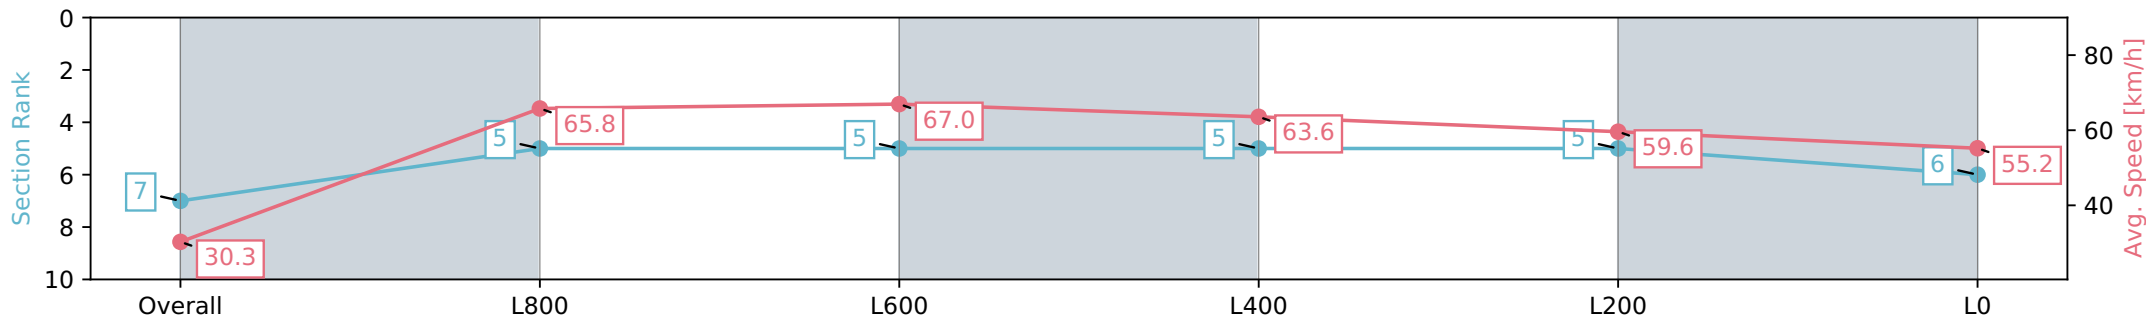

Morphettville SA - Professional

Race 1: SkyCity Two-Year-Old Plate - 1050m

10 February 2024 - 12:30PM

Track Rating: Soft 5, Weather: Fine, Rail Position: +3m 1200m - W/
Post, True Remainder Sectional 604m

Section	Overall	L1000	L800	L600	L400	L200	L0
Section Times	1:03.99 [7] (0:05.93)	0:58.06 [5] (0:10.94)	0:47.12 [5] (0:10.77)	0:36.35 [5] (0:11.22)	0:25.13 [5] (0:12.08)	0:13.05 [6] (0:13.05)	
Average Speed [km/h]	30.3	65.8	67.0	63.6	59.6	55.2	
Top Speed [km/h]	57.3	68.5	68.8	65.3	60.8	58.7	
Avg. Dist. to Rail [m]	2.1	0.9	0.8	1.7	1.8	4.2	
Avg. Stride Freq. [Hz]	2.2	2.5	2.5	2.4	2.4	2.3	
Avg. Stride Length [m]	3.5	7.1	7.4	7.2	7.0	6.6	