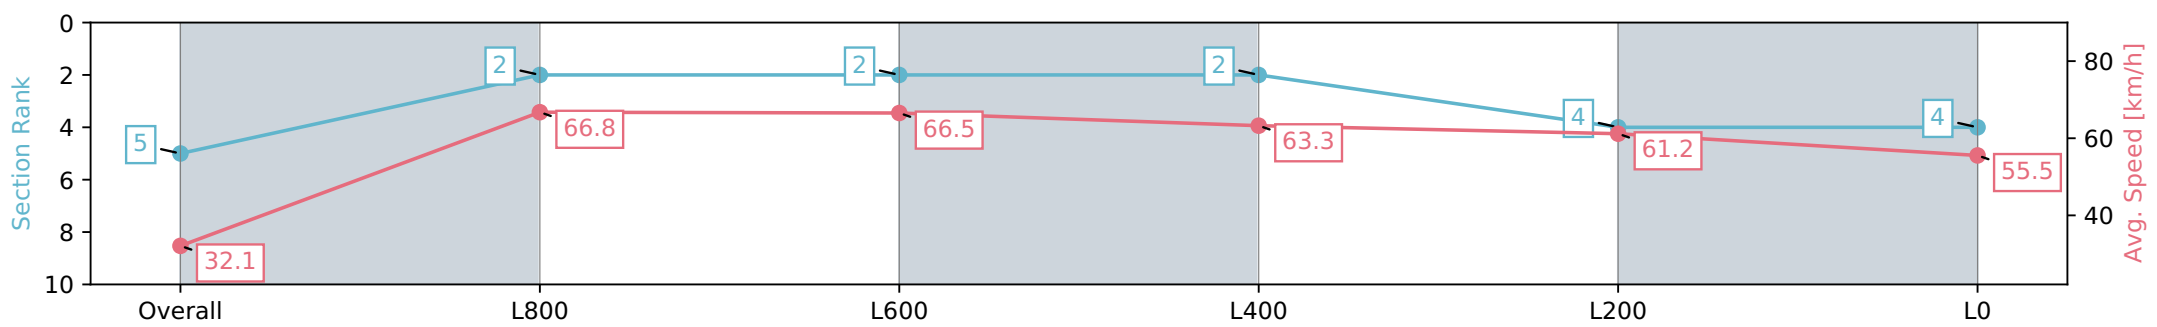

Morphettville SA - Professional

Race 1: SkyCity Two-Year-Old Plate - 1050m

10 February 2024 - 12:30PM

Track Rating: Soft 5, Weather: Fine, Rail Position: +3m 1200m - W/
Post, True Remainder Sectional 604m

Section	Overall	L1000	L800	L600	L400	L200	L0
Section Times	1:03.55 [5] (0:05.65)	0:57.90 [2] (0:10.78)	0:47.12 [2] (0:10.91)	0:36.21 [2] (0:11.44)	0:24.77 [4] (0:11.81)	0:12.96 [4]	0:12.96 [4]
Average Speed [km/h]	32.1	66.8	66.5	63.3	61.2	55.5	55.5
Top Speed [km/h]	58.1	69.4	69.1	64.0	63.0	59.2	59.2
Avg. Dist. to Rail [m]	7.0	4.1	2.3	0.8	4.4	7.2	7.2
Avg. Stride Freq. [Hz]	2.2	2.7	2.5	2.5	2.5	2.3	2.3
Avg. Stride Length [m]	3.7	6.9	7.2	7.1	6.9	6.4	6.4