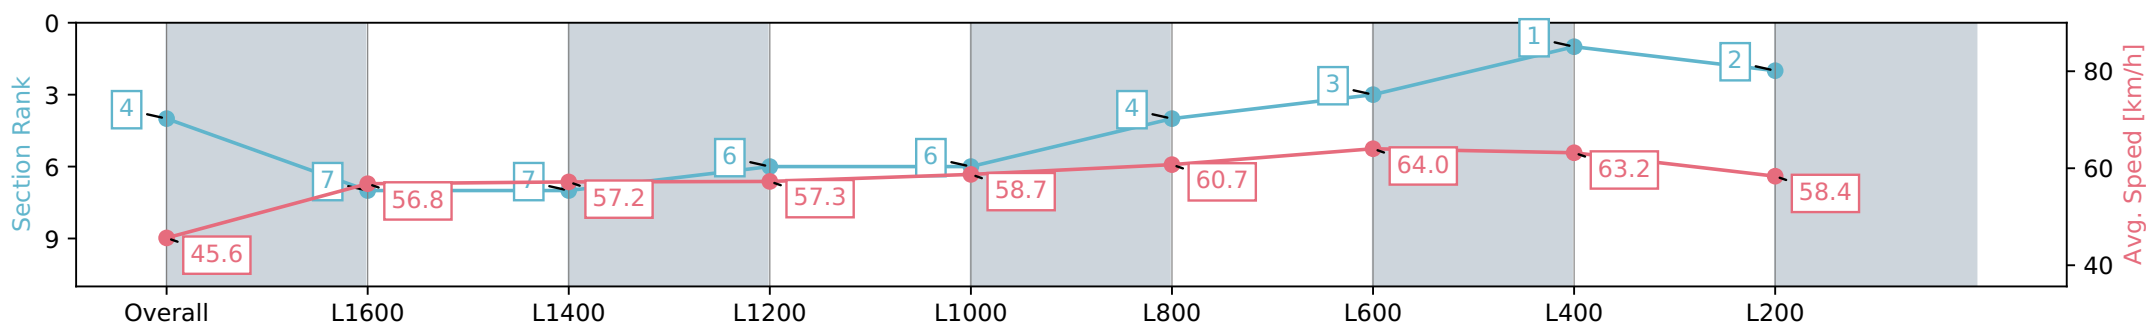

Horse/Jockey Name	CYCLONE HARMONY
Finish Rank	4
Fastest Section Time (Section)	0:11.24 (L600)
Top Speed [km/h] (Section)	65.0 (L600)
Race State	Finished

Morphettville SA - Professional
Race 9: Grand Syndicates Handicap - 1800m
10 February 2024 - 5:18PM
Track Rating: Good 4, Weather: Fine, Rail Position: +3m 1200m - W/
Post, True Remainder Sectional 604m

Section	Overall	L1600	L1400	L1200	L1000	L800	L600	L400	L200
Section Times	1:52.80 [4] (0:15.80)	1:37.00 [7] (0:12.68)	1:24.32 [7] (0:12.57)	1:11.74 [6] (0:12.57)	0:59.16 [6] (0:12.25)	0:46.91 [4] (0:11.83)	0:35.08 [3] (0:11.24)	0:23.84 [1] (0:11.42)	0:12.42 [2] (0:12.42)
Average Speed [km/h]	45.6	56.8	57.2	57.3	58.7	60.7	64.0	63.2	58.4
Top Speed [km/h]	58.8	58.7	59.2	58.5	59.6	62.6	65.0	64.8	61.2
Avg. Dist. to Rail [m]	2.1	1.8	1.2	0.5	0.7	0.3	0.2	2.7	4.9
Avg. Stride Freq. [Hz]	2.1	2.3	2.3	2.2	2.2	2.3	2.4	2.4	2.3
Avg. Stride Length [m]	5.7	6.9	6.9	7.0	7.1	7.2	7.2	7.1	6.7

Report Created: Sat 10 February 2024 18:06:33 GMT+11 (Note: Timing is based on positional data)

- [ ] Ranking at each section and finish
- -:-:- No data available at this section
- NA No data available