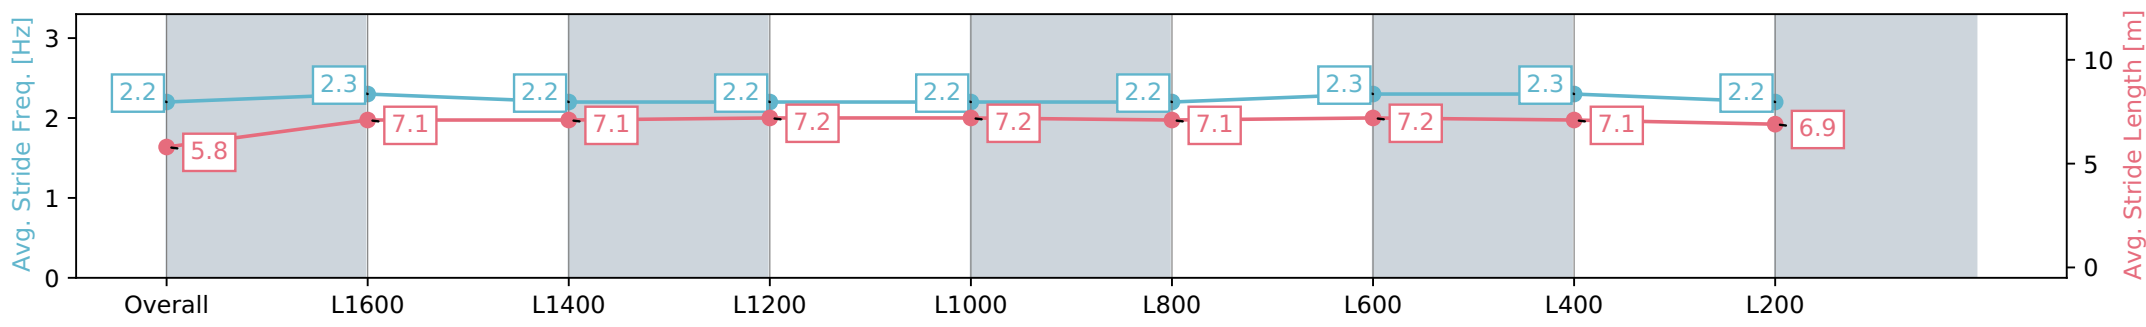

Horse/Jockey Name	PUNCHIN
Finish Rank	6
Fastest Section Time (Section)	0:11.50 (L600)
Top Speed [km/h] (Section)	64.6 (L400)
Race State	Finished

Morphettville SA - Professional
Race 9: Grand Syndicates Handicap - 1800m
10 February 2024 - 5:18PM
Track Rating: Good 4, Weather: Fine, Rail Position: +3m 1200m - W/
Post, True Remainder Sectional 604m

Section	Overall	L1600	L1400	L1200	L1000	L800	L600	L400	L200
Section Times	1:53.19 [6] (0:15.28)	1:37.91 [1] (0:12.54)	1:25.37 [1] (0:12.73)	1:12.64 [1] (0:12.53)	1:00.11 [1] (0:12.37)	0:47.74 [1] (0:12.06)	0:35.68 [1] (0:11.50)	0:24.18 [3] (0:11.61)	0:12.57 [3] (0:12.56)
Average Speed [km/h]	47.1	57.4	56.7	57.4	58.2	59.7	63.3	62.4	57.6
Top Speed [km/h]	58.1	58.0	57.5	58.1	59.8	61.4	64.6	64.6	59.2
Avg. Dist. to Rail [m]	6.7	2.8	1.3	0.3	0.9	0.7	1.7	4.6	6.4
Avg. Stride Freq. [Hz]	2.2	2.3	2.2	2.2	2.2	2.2	2.3	2.3	2.2
Avg. Stride Length [m]	5.8	7.1	7.1	7.2	7.2	7.2	7.2	7.1	6.9

Report Created: Sat 10 February 2024 18:06:40 GMT+11 (Note: Timing is based on positional data)

- [ ] Ranking at each section and finish
- -:-:- No data available at this section
- NA No data available