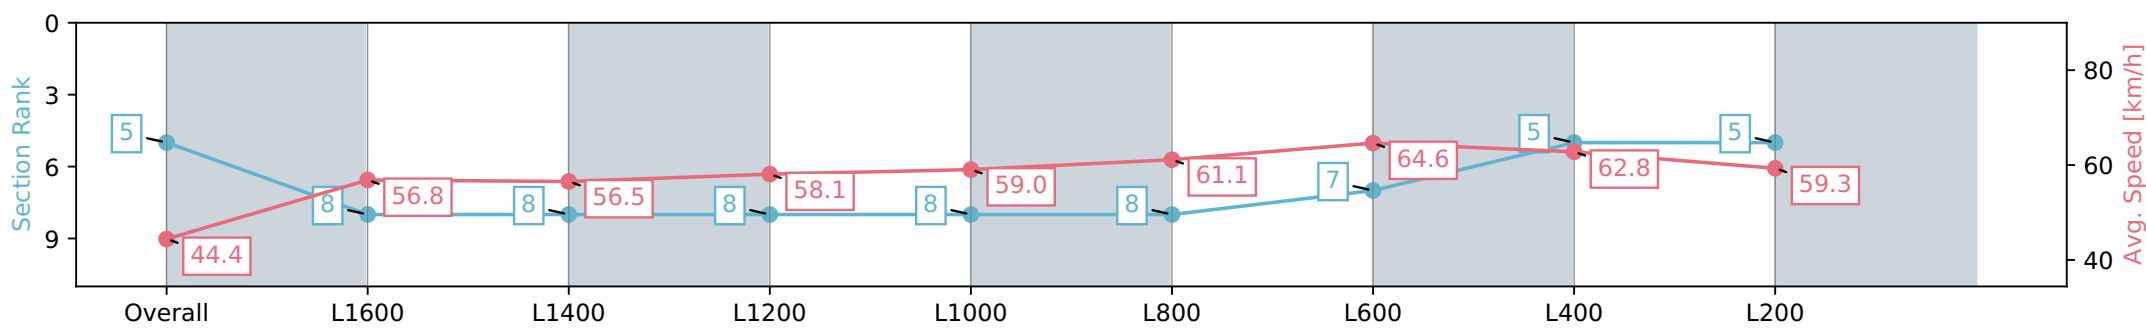

Horse/Jockey Name	ALPINE BEAU
Finish Rank	5
Fastest Section Time (Section)	0:11.23 (L600)
Top Speed [km/h] (Section)	63.8 (L600)
Race State	Finished

Morphettville SA - Professional
Race 9: Grand Syndicates Handicap - 1800m
10 February 2024 - 5:18PM
Track Rating: Good 4, Weather: Fine, Rail Position: +3m 1200m - W/
Post, True Remainder Sectional 604m

Section	Overall	L1600	L1400	L1200	L1000	L800	L600	L400	L200
Section Times	1:52.98 [5] (0:16.23)	1:36.75 [8] (0:12.65)	1:24.10 [8] (0:12.73)	1:11.37 [8] (0:12.37)	0:59.00 [8] (0:12.19)	0:46.81 [8] (0:11.81)	0:35.00 [7] (0:11.23)	0:23.77 [5] (0:11.54)	0:12.23 [5] (0:12.23)
Average Speed [km/h]	44.4	56.8	56.5	58.1	59.0	61.1	64.6	62.8	59.3
Top Speed [km/h]	58.0	57.6	57.6	58.3	58.9	62.6	63.8	63.5	60.3
Avg. Dist. to Rail [m]	4.0	3.6	1.8	0.7	0.2	0.7	0.7	1.8	3.1
Avg. Stride Freq. [Hz]	2.0	2.1	2.1	2.1	2.1	2.1	2.2	2.2	2.1
Avg. Stride Length [m]	5.7	7.0	7.0	7.1	7.3	7.3	7.2	7.1	6.9

Report Created: Sat 10 February 2024 18:06:36 GMT+11 (Note: Timing is based on positional data)

- [ ] Ranking at each section and finish
- -:-:- No data available at this section
- NA No data available