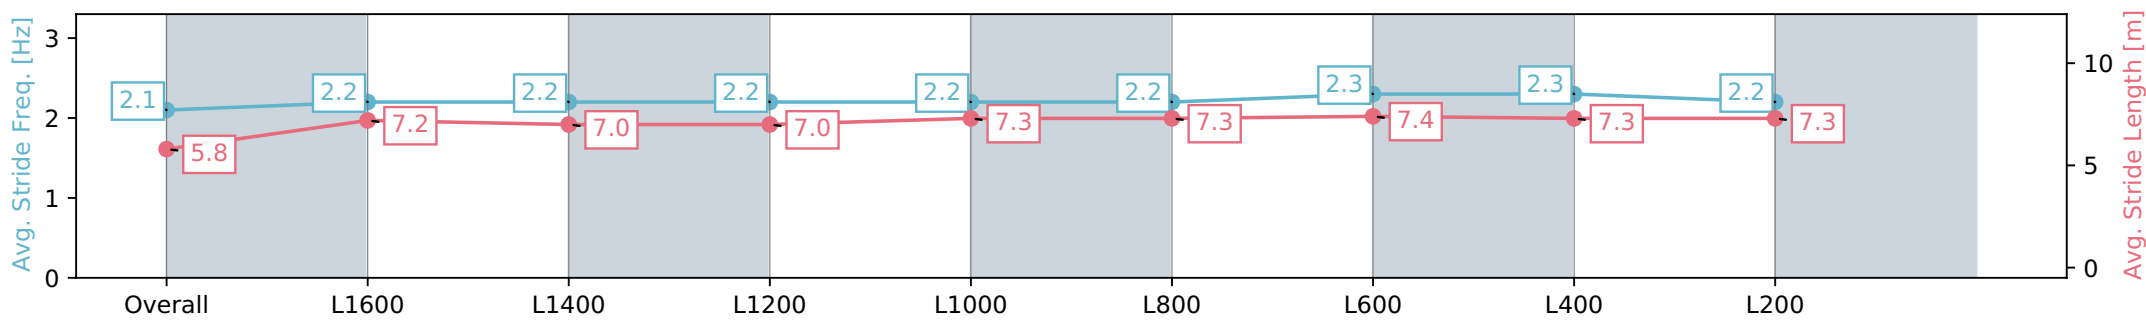

Horse/Jockey Name	WILD WILLY
Finish Rank	8
Fastest Section Time (Section)	0:11.44 (L600)
Top Speed [km/h] (Section)	64.7 (L600)
Race State	Finished

Morphettville SA - Professional
Race 9: Grand Syndicates Handicap - 1800m
10 February 2024 - 5:18PM
Track Rating: Good 4, Weather: Fine, Rail Position: +3m 1200m - W/
Post, True Remainder Sectional 604m

Section	Overall	L1600	L1400	L1200	L1000	L800	L600	L400	L200
Section Times	1:53.57 [8] (0:15.77)	1:37.80 [6] (0:12.63)	1:25.17 [6] (0:12.74)	1:12.43 [7] (0:12.62)	0:59.81 [7] (0:12.33)	0:47.48 [7] (0:11.92)	0:35.56 [8] (0:11.44)	0:24.12 [8] (0:11.78)	0:12.34 [8] (0:12.34)
Average Speed [km/h]	45.6	57.0	56.7	57.5	58.4	60.9	63.8	61.7	58.7
Top Speed [km/h]	59.4	59.5	58.2	58.9	59.0	63.7	64.7	63.1	60.6
Avg. Dist. to Rail [m]	2.8	2.9	1.5	1.5	2.3	2.2	3.0	7.5	9.5
Avg. Stride Freq. [Hz]	2.1	2.2	2.2	2.2	2.2	2.2	2.3	2.3	2.2
Avg. Stride Length [m]	5.8	7.2	7.0	7.0	7.3	7.3	7.4	7.3	7.3

Report Created: Sat 10 February 2024 18:06:47 GMT+11 (Note: Timing is based on positional data)

- [ ] Ranking at each section and finish
- -:-:- No data available at this section
- NA No data available