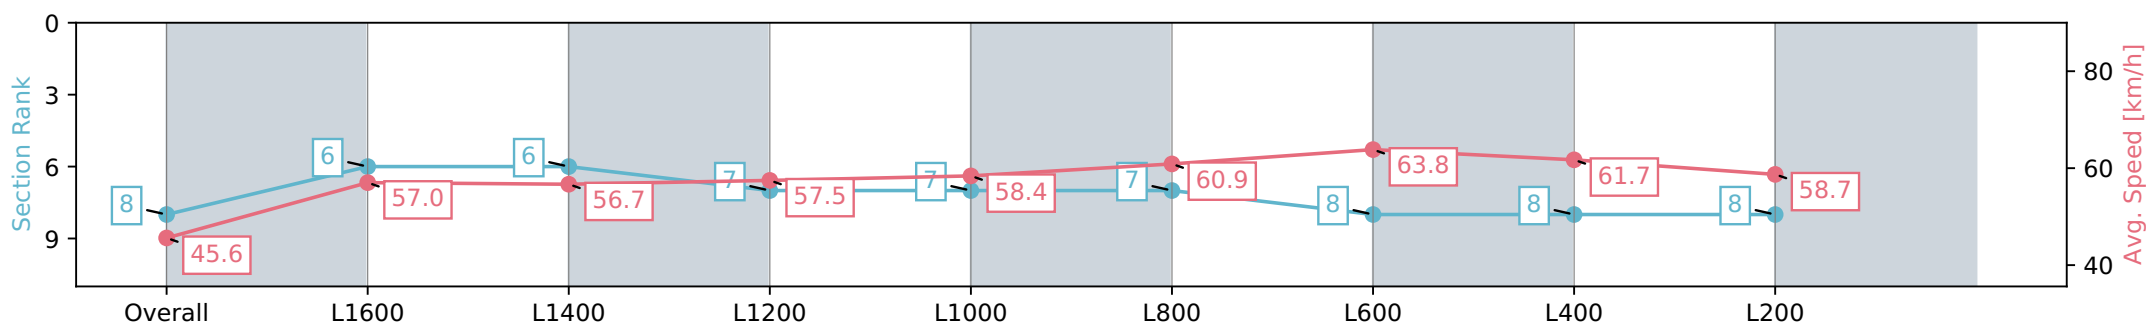

Horse/Jockey Name	WILD WILLY
Finish Rank	8
Fastest Section Time (Section)	0:11.44 (L600)
Top Speed [km/h] (Section)	64.7 (L600)
Race State	Finished

Morphettville SA - Professional
Race 9: Grand Syndicates Handicap - 1800m
10 February 2024 - 5:18PM
Track Rating: Good 4, Weather: Fine, Rail Position: +3m 1200m - W/
Post, True Remainder Sectional 604m

Section	Overall	L1600	L1400	L1200	L1000	L800	L600	L400	L200
Section Times	1:53.57 [8] (0:15.77)	1:37.80 [6] (0:12.63)	1:25.17 [6] (0:12.74)	1:12.43 [7] (0:12.62)	0:59.81 [7] (0:12.33)	0:47.48 [7] (0:11.92)	0:35.56 [8] (0:11.44)	0:24.12 [8] (0:11.78)	0:12.34 [8] (0:12.34)
Average Speed [km/h]	45.6	57.0	56.7	57.5	58.4	60.9	63.8	61.7	58.7
Top Speed [km/h]	59.4	59.5	58.2	58.9	59.0	63.7	64.7	63.1	60.6
Avg. Dist. to Rail [m]	2.8	2.9	1.5	1.5	2.3	2.2	3.0	7.5	9.5
Avg. Stride Freq. [Hz]	2.1	2.2	2.2	2.2	2.2	2.2	2.3	2.3	2.2
Avg. Stride Length [m]	5.8	7.2	7.0	7.0	7.3	7.3	7.4	7.3	7.3

Report Created: Sat 10 February 2024 18:06:47 GMT+11 (Note: Timing is based on positional data)

- [ ] Ranking at each section and finish
- -:-:- No data available at this section
- NA No data available