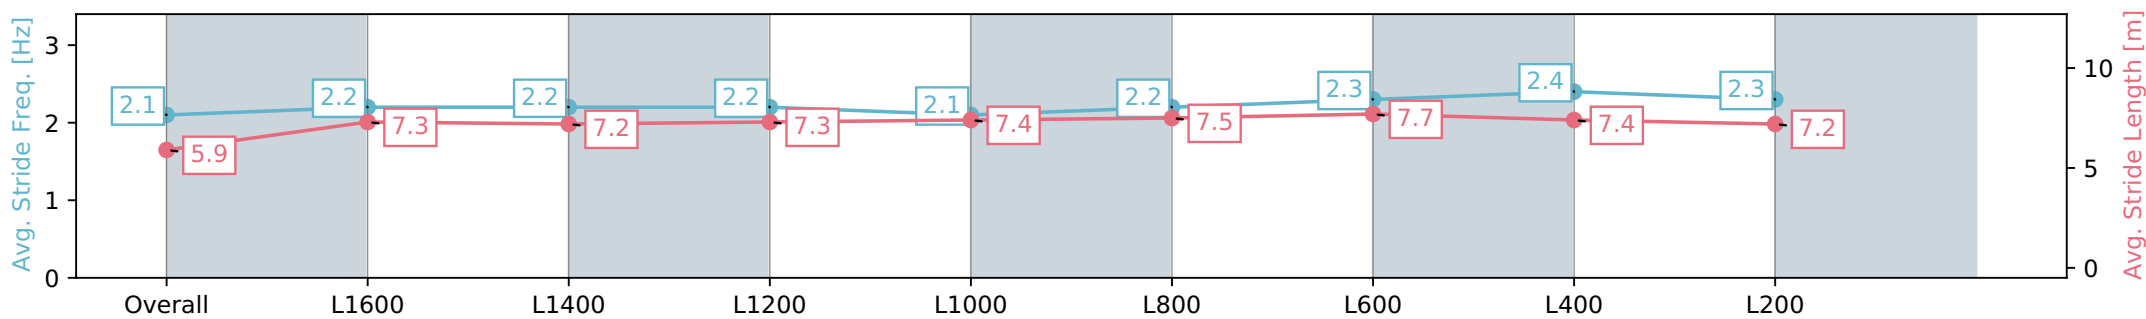

Section	Overall	L1600	L1400	L1200	L1000	L800	L600	L400	L200
Section Times	1:52.57 [1] (0:15.38)	1:37.19 [2] (0:12.48)	1:24.71 [2] (0:12.72)	1:11.99 [2] (0:12.64)	0:59.35 [2] (0:12.39)	0:46.96 [2] (0:12.03)	0:34.93 [2] (0:11.36)	0:23.57 [2] (0:11.38)	0:12.19 [1] (0:12.19)
Average Speed [km/h]	46.8	57.7	56.9	57.5	58.1	60.4	64.6	63.6	59.6
Top Speed [km/h]	58.8	58.5	58.0	57.8	59.4	62.4	65.6	65.7	62.1
Avg. Dist. to Rail [m]	6.4	3.7	1.8	2.4	3.3	2.5	3.4	6.3	7.1
Avg. Stride Freq. [Hz]	2.1	2.2	2.2	2.2	2.1	2.2	2.3	2.4	2.3
Avg. Stride Length [m]	5.9	7.3	7.2	7.3	7.4	7.5	7.7	7.4	7.2