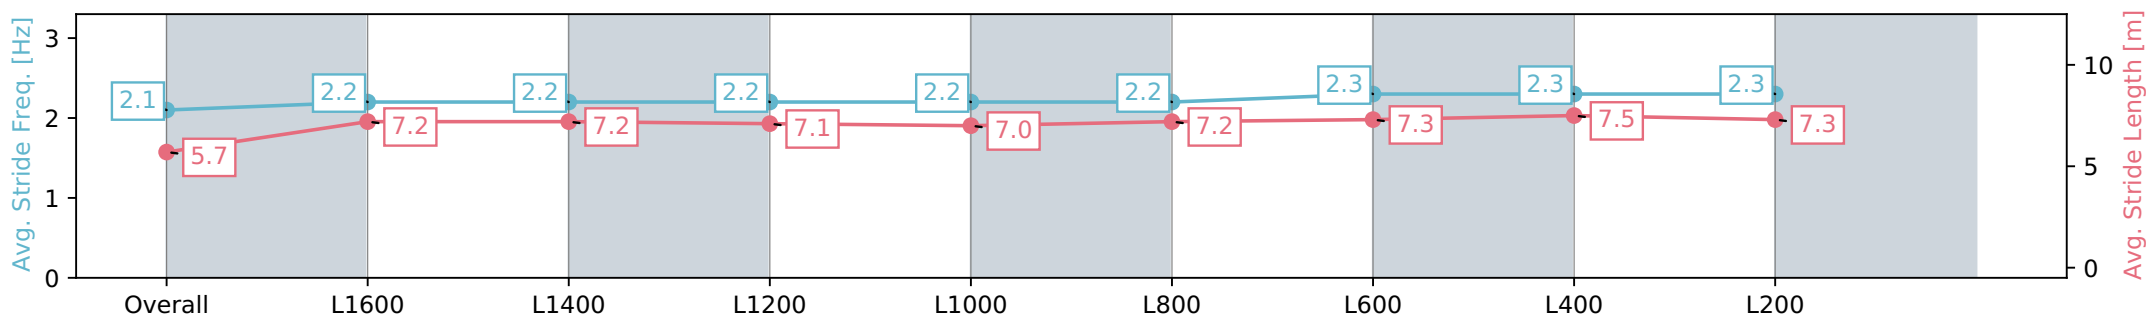

Horse/Jockey Name	CONFRONTATIONAL
Finish Rank	3
Fastest Section Time (Section)	0:11.42 (L600)
Top Speed [km/h] (Section)	65.4 (L600)
Race State	Finished

Morphettville SA - Professional
Race 9: Grand Syndicates Handicap - 1800m
10 February 2024 - 5:18PM
Track Rating: Good 4, Weather: Fine, Rail Position: +3m 1200m - W/
Post, True Remainder Sectional 604m

Section	Overall	L1600	L1400	L1200	L1000	L800	L600	L400	L200
Section Times	1:52.78 [3] (0:15.75)	1:37.03 [5] (0:12.51)	1:24.52 [5] (0:12.73)	1:11.79 [5] (0:12.57)	0:59.21 [5] (0:12.40)	0:46.81 [6] (0:11.87)	0:34.94 [6] (0:11.42)	0:23.52 [6] (0:11.53)	0:11.99 [6] (0:11.99)
Average Speed [km/h]	45.7	57.6	57.1	57.8	58.0	61.3	64.4	63.2	60.5
Top Speed [km/h]	58.4	58.7	58.2	59.8	59.3	63.3	65.4	63.7	62.0
Avg. Dist. to Rail [m]	5.8	5.3	3.0	2.2	3.2	2.8	4.5	7.9	9.3
Avg. Stride Freq. [Hz]	2.1	2.2	2.2	2.2	2.2	2.2	2.3	2.3	2.3
Avg. Stride Length [m]	5.7	7.2	7.2	7.1	7.0	7.2	7.3	7.5	7.3

Report Created: Sat 10 February 2024 18:06:29 GMT+11 (Note: Timing is based on positional data)

- [ ] Ranking at each section and finish
- -:-:- No data available at this section
- NA No data available