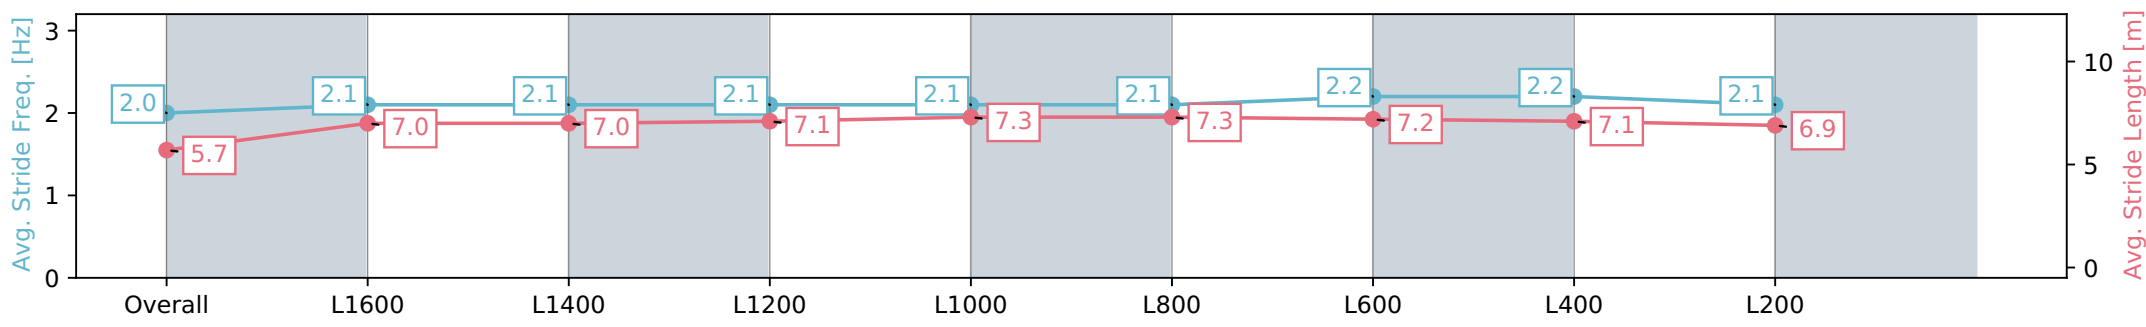

Horse/Jockey Name	ALPINE BEAU
Finish Rank	5
Fastest Section Time (Section)	0:11.23 (L600)
Top Speed [km/h] (Section)	63.8 (L600)
Race State	Finished

Morphettville SA - Professional
Race 9: Grand Syndicates Handicap - 1800m
10 February 2024 - 5:18PM
Track Rating: Good 4, Weather: Fine, Rail Position: +3m 1200m - W/
Post, True Remainder Sectional 604m

Section	Overall	L1600	L1400	L1200	L1000	L800	L600	L400	L200
Section Times	1:52.98 [5] (0:16.23)	1:36.75 [8] (0:12.65)	1:24.10 [8] (0:12.73)	1:11.37 [8] (0:12.37)	0:59.00 [8] (0:12.19)	0:46.81 [8] (0:11.81)	0:35.00 [7] (0:11.23)	0:23.77 [5] (0:11.54)	0:12.23 [5] (0:12.23)
Average Speed [km/h]	44.4	56.8	56.5	58.1	59.0	61.1	64.6	62.8	59.3
Top Speed [km/h]	58.0	57.6	57.6	58.3	58.9	62.6	63.8	63.5	60.3
Avg. Dist. to Rail [m]	4.0	3.6	1.8	0.7	0.2	0.7	0.7	1.8	3.1
Avg. Stride Freq. [Hz]	2.0	2.1	2.1	2.1	2.1	2.1	2.2	2.2	2.1
Avg. Stride Length [m]	5.7	7.0	7.0	7.1	7.3	7.3	7.2	7.1	6.9

Report Created: Sat 10 February 2024 18:06:36 GMT+11 (Note: Timing is based on positional data)

- [ ] Ranking at each section and finish
- -:-:- No data available at this section
- NA No data available