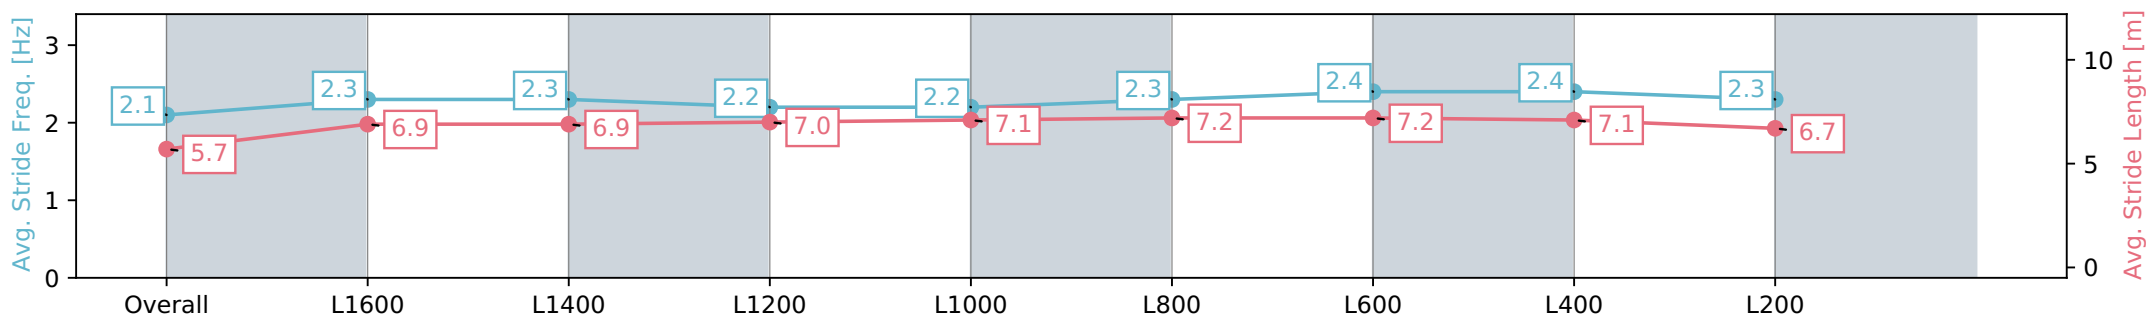

Horse/Jockey Name	CYCLONE HARMONY
Finish Rank	4
Fastest Section Time (Section)	0:11.24 (L600)
Top Speed [km/h] (Section)	65.0 (L600)
Race State	Finished

Morphettville SA - Professional
Race 9: Grand Syndicates Handicap - 1800m
10 February 2024 - 5:18PM
Track Rating: Good 4, Weather: Fine, Rail Position: +3m 1200m - W/
Post, True Remainder Sectional 604m

Section	Overall	L1600	L1400	L1200	L1000	L800	L600	L400	L200
Section Times	1:52.80 [4] (0:15.80)	1:37.00 [7] (0:12.68)	1:24.32 [7] (0:12.57)	1:11.74 [6] (0:12.57)	0:59.16 [6] (0:12.25)	0:46.91 [4] (0:11.83)	0:35.08 [3] (0:11.24)	0:23.84 [1] (0:11.42)	0:12.42 [2] (0:12.42)
Average Speed [km/h]	45.6	56.8	57.2	57.3	58.7	60.7	64.0	63.2	58.4
Top Speed [km/h]	58.8	58.7	59.2	58.5	59.6	62.6	65.0	64.8	61.2
Avg. Dist. to Rail [m]	2.1	1.8	1.2	0.5	0.7	0.3	0.2	2.7	4.9
Avg. Stride Freq. [Hz]	2.1	2.3	2.3	2.2	2.2	2.3	2.4	2.4	2.3
Avg. Stride Length [m]	5.7	6.9	6.9	7.0	7.1	7.2	7.2	7.1	6.7

Report Created: Sat 10 February 2024 18:06:33 GMT+11 (Note: Timing is based on positional data)

- [ ] Ranking at each section and finish
- -:-:- No data available at this section
- NA No data available