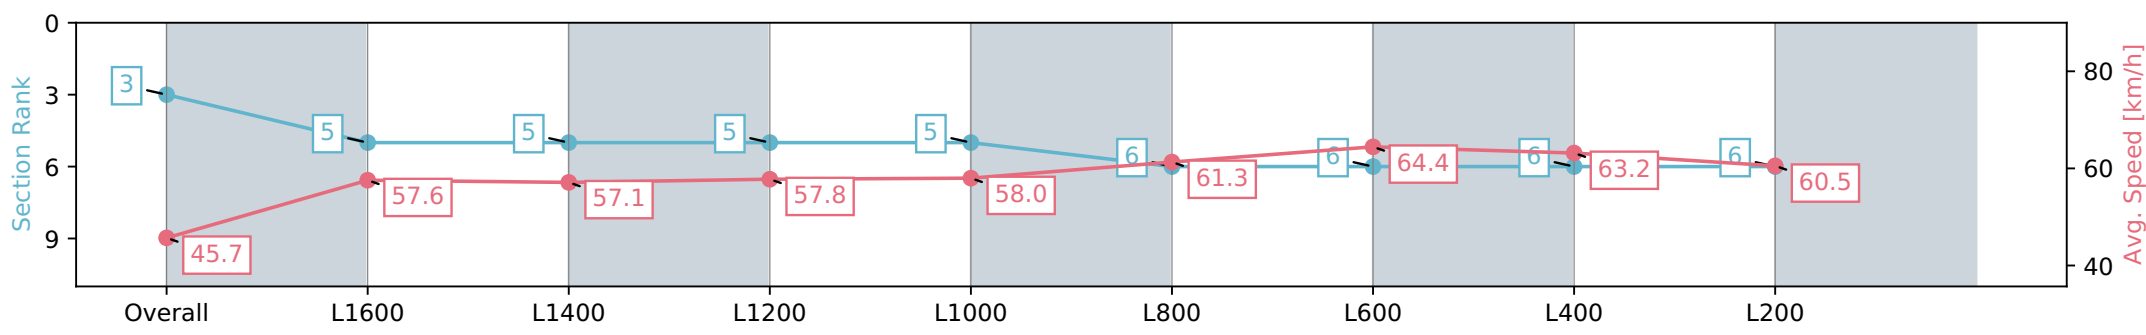

Horse/Jockey Name	CONFRONTATIONAL
Finish Rank	3
Fastest Section Time (Section)	0:11.42 (L600)
Top Speed [km/h] (Section)	65.4 (L600)
Race State	Finished

Morphettville SA - Professional
Race 9: Grand Syndicates Handicap - 1800m
10 February 2024 - 5:18PM
Track Rating: Good 4, Weather: Fine, Rail Position: +3m 1200m - W/
Post, True Remainder Sectional 604m

Section	Overall	L1600	L1400	L1200	L1000	L800	L600	L400	L200
Section Times	1:52.78 [3] (0:15.75)	1:37.03 [5] (0:12.51)	1:24.52 [5] (0:12.73)	1:11.79 [5] (0:12.57)	0:59.21 [5] (0:12.40)	0:46.81 [6] (0:11.87)	0:34.94 [6] (0:11.42)	0:23.52 [6] (0:11.53)	0:11.99 [6] (0:11.99)
Average Speed [km/h]	45.7	57.6	57.1	57.8	58.0	61.3	64.4	63.2	60.5
Top Speed [km/h]	58.4	58.7	58.2	59.8	59.3	63.3	65.4	63.7	62.0
Avg. Dist. to Rail [m]	5.8	5.3	3.0	2.2	3.2	2.8	4.5	7.9	9.3
Avg. Stride Freq. [Hz]	2.1	2.2	2.2	2.2	2.2	2.2	2.3	2.3	2.3
Avg. Stride Length [m]	5.7	7.2	7.2	7.1	7.0	7.2	7.3	7.5	7.3

Report Created: Sat 10 February 2024 18:06:29 GMT+11 (Note: Timing is based on positional data)

- [ ] Ranking at each section and finish
- -:-:- No data available at this section
- NA No data available