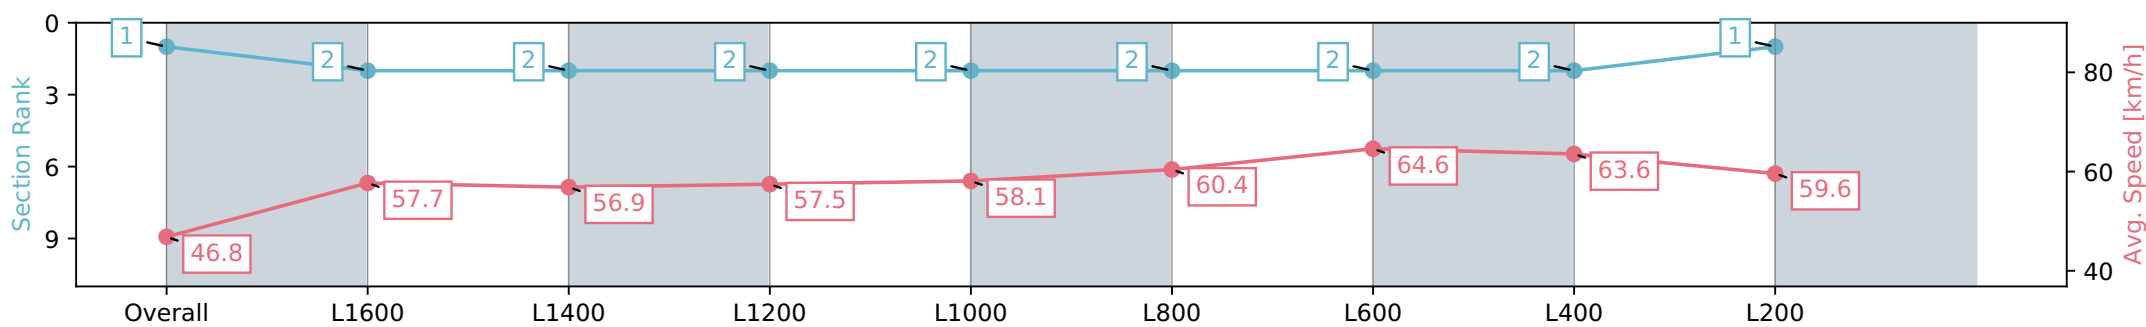

Section	Overall	L1600	L1400	L1200	L1000	L800	L600	L400	L200
Section Times	1:52.57 [1] (0:15.38)	1:37.19 [2] (0:12.48)	1:24.71 [2] (0:12.72)	1:11.99 [2] (0:12.64)	0:59.35 [2] (0:12.39)	0:46.96 [2] (0:12.03)	0:34.93 [2] (0:11.36)	0:23.57 [2] (0:11.38)	0:12.19 [1] (0:12.19)
Average Speed [km/h]	46.8	57.7	56.9	57.5	58.1	60.4	64.6	63.6	59.6
Top Speed [km/h]	58.8	58.5	58.0	57.8	59.4	62.4	65.6	65.7	62.1
Avg. Dist. to Rail [m]	6.4	3.7	1.8	2.4	3.3	2.5	3.4	6.3	7.1
Avg. Stride Freq. [Hz]	2.1	2.2	2.2	2.2	2.1	2.2	2.3	2.4	2.3
Avg. Stride Length [m]	5.9	7.3	7.2	7.3	7.4	7.5	7.7	7.4	7.2