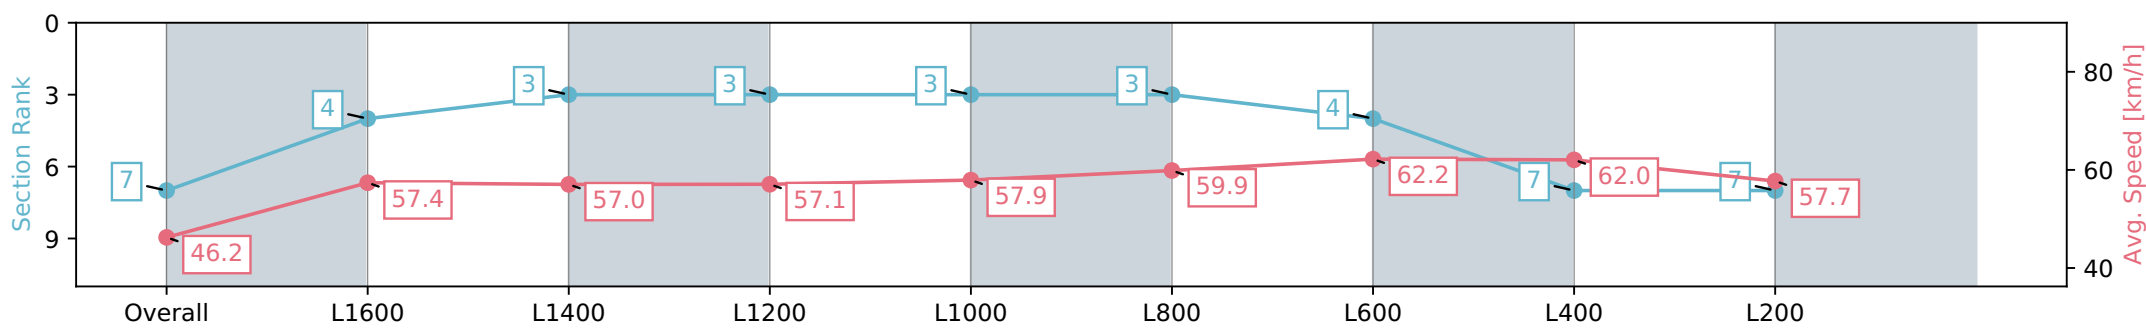

Horse/Jockey Name	SPEAKEASY
Finish Rank	7
Fastest Section Time (Section)	0:11.52 (L600)
Top Speed [km/h] (Section)	64.7 (L600)
Race State	Finished

Morphettville SA - Professional
Race 9: Grand Syndicates Handicap - 1800m
10 February 2024 - 5:18PM
Track Rating: Good 4, Weather: Fine, Rail Position: +3m 1200m - W/
Post, True Remainder Sectional 604m

Section	Overall	L1600	L1400	L1200	L1000	L800	L600	L400	L200
Section Times	1:53.48 [7] (0:15.54)	1:37.94 [4] (0:12.56)	1:25.37 [3] (0:12.67)	1:12.70 [3] (0:12.56)	1:00.14 [3] (0:12.43)	0:47.71 [3] (0:11.99)	0:35.72 [4] (0:11.52)	0:24.20 [7] (0:11.63)	0:12.57 [7] (0:12.56)
Average Speed [km/h]	46.2	57.4	57.0	57.1	57.9	59.9	62.2	62.0	57.7
Top Speed [km/h]	58.4	59.4	58.4	59.6	60.1	62.6	64.7	64.2	61.2
Avg. Dist. to Rail [m]	1.8	1.8	1.3	0.5	0.8	0.6	2.0	5.1	7.1
Avg. Stride Freq. [Hz]	2.2	2.3	2.2	2.2	2.2	2.2	2.3	2.4	2.3
Avg. Stride Length [m]	5.9	7.6	7.5	7.6	7.7	7.9	7.9	7.8	7.4

Report Created: Sat 10 February 2024 18:06:43 GMT+11 (Note: Timing is based on positional data)

- [ ] Ranking at each section and finish
- -:-:- No data available at this section
- NA No data available