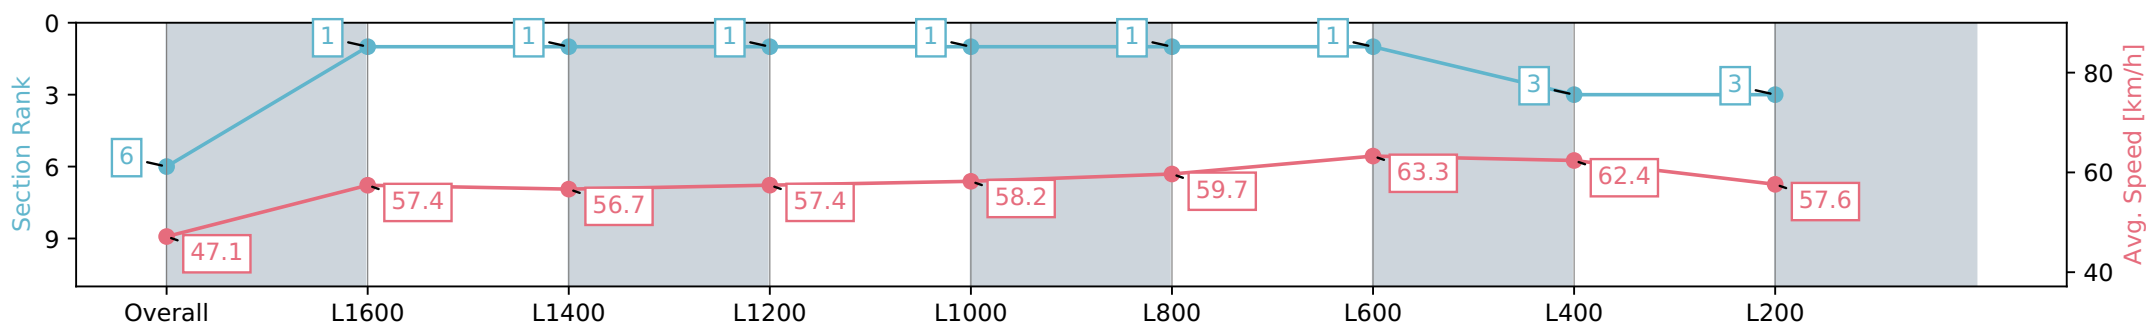

Horse/Jockey Name	PUNCHIN
Finish Rank	6
Fastest Section Time (Section)	0:11.50 (L600)
Top Speed [km/h] (Section)	64.6 (L400)
Race State	Finished

Morphettville SA - Professional
Race 9: Grand Syndicates Handicap - 1800m
10 February 2024 - 5:18PM
Track Rating: Good 4, Weather: Fine, Rail Position: +3m 1200m - W/
Post, True Remainder Sectional 604m

Section	Overall	L1600	L1400	L1200	L1000	L800	L600	L400	L200
Section Times	1:53.19 [6] (0:15.28)	1:37.91 [1] (0:12.54)	1:25.37 [1] (0:12.73)	1:12.64 [1] (0:12.53)	1:00.11 [1] (0:12.37)	0:47.74 [1] (0:12.06)	0:35.68 [1] (0:11.50)	0:24.18 [3] (0:11.61)	0:12.57 [3] (0:12.56)
Average Speed [km/h]	47.1	57.4	56.7	57.4	58.2	59.7	63.3	62.4	57.6
Top Speed [km/h]	58.1	58.0	57.5	58.1	59.8	61.4	64.6	64.6	59.2
Avg. Dist. to Rail [m]	6.7	2.8	1.3	0.3	0.9	0.7	1.7	4.6	6.4
Avg. Stride Freq. [Hz]	2.2	2.3	2.2	2.2	2.2	2.2	2.3	2.3	2.2
Avg. Stride Length [m]	5.8	7.1	7.1	7.2	7.2	7.2	7.2	7.1	6.9

Report Created: Sat 10 February 2024 18:06:40 GMT+11 (Note: Timing is based on positional data)

- [ ] Ranking at each section and finish
- -:-:- No data available at this section
- NA No data available