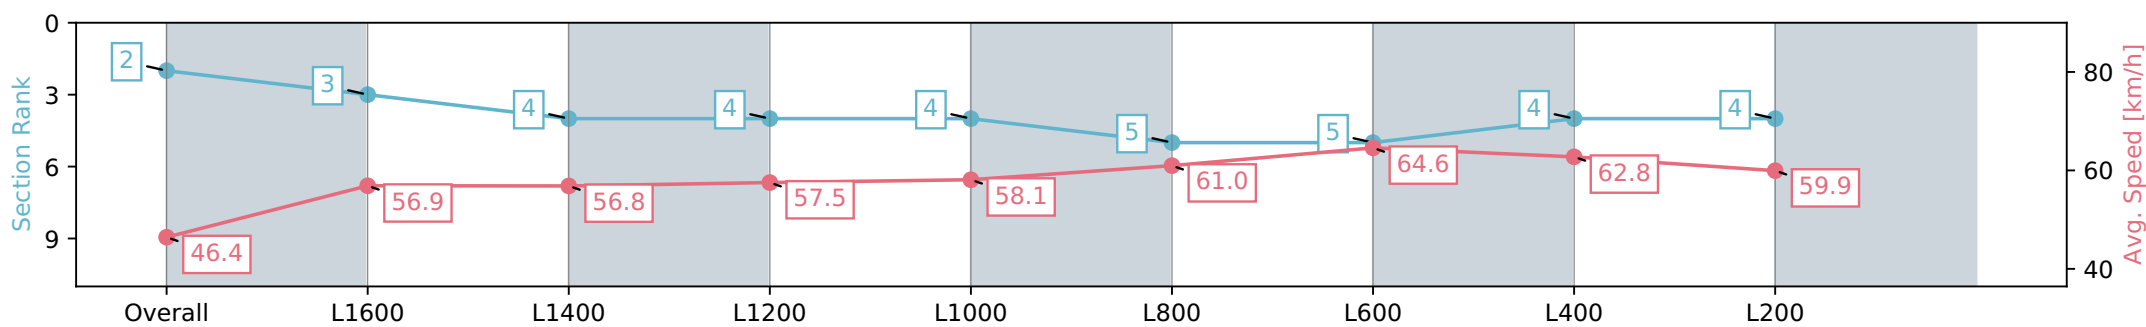

Horse/Jockey Name	KARAKA KIWI
Finish Rank	2
Fastest Section Time (Section)	0:11.32 (L600)
Top Speed [km/h] (Section)	65.6 (L600)
Race State	Finished

Morphettville SA - Professional
Race 9: Grand Syndicates Handicap - 1800m
10 February 2024 - 5:18PM
Track Rating: Good 4, Weather: Fine, Rail Position: +3m 1200m - W/
Post, True Remainder Sectional 604m

Section	Overall	L1600	L1400	L1200	L1000	L800	L600	L400	L200
Section Times	1:52.77 [2] (0:15.51)	1:37.26 [3] (0:12.64)	1:24.62 [4] (0:12.80)	1:11.82 [4] (0:12.56)	0:59.26 [4] (0:12.39)	0:46.87 [5] (0:11.89)	0:34.98 [5] (0:11.32)	0:23.66 [4] (0:11.57)	0:12.08 [4] (0:12.08)
Average Speed [km/h]	46.4	56.9	56.8	57.5	58.1	61.0	64.6	62.8	59.9
Top Speed [km/h]	57.5	57.7	57.8	58.5	59.2	63.3	65.6	64.2	61.5
Avg. Dist. to Rail [m]	4.1	4.5	2.9	0.9	2.3	1.9	3.1	6.1	8.2
Avg. Stride Freq. [Hz]	2.1	2.1	2.1	2.1	2.1	2.2	2.3	2.3	2.2
Avg. Stride Length [m]	5.8	7.4	7.4	7.6	7.7	7.8	7.9	7.6	7.5

Report Created: Sat 10 February 2024 18:06:26 GMT+11 (Note: Timing is based on positional data)

- [ ] Ranking at each section and finish
- -:-:- No data available at this section
- NA No data available