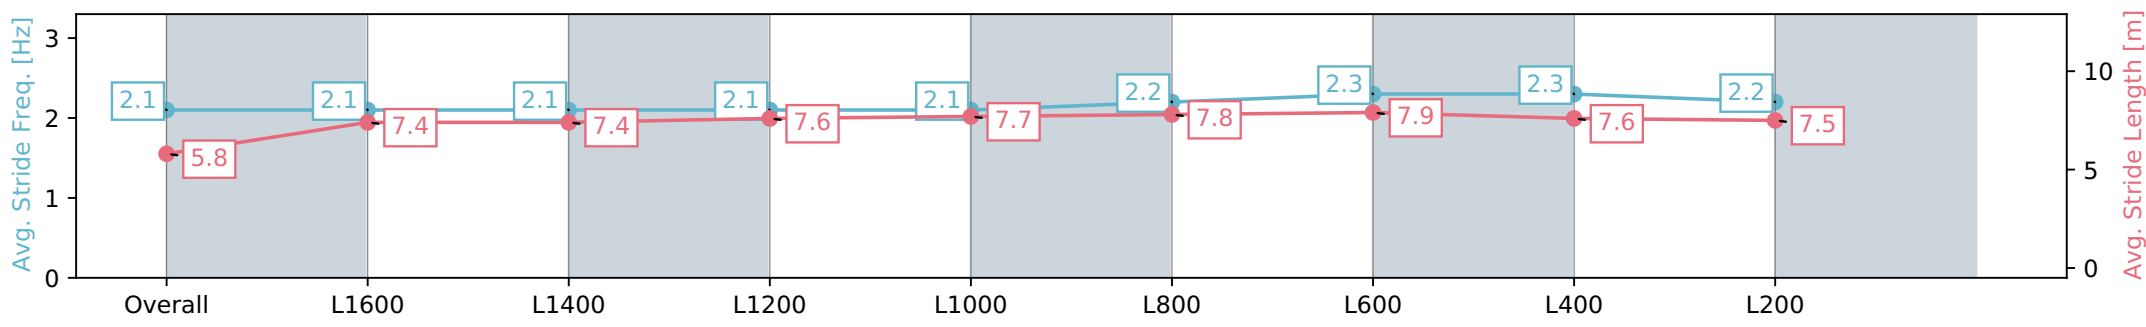

Horse/Jockey Name	KARAKA KIWI
Finish Rank	2
Fastest Section Time (Section)	0:11.32 (L600)
Top Speed [km/h] (Section)	65.6 (L600)
Race State	Finished

Morphettville SA - Professional
Race 9: Grand Syndicates Handicap - 1800m
10 February 2024 - 5:18PM
Track Rating: Good 4, Weather: Fine, Rail Position: +3m 1200m - W/
Post, True Remainder Sectional 604m

Section	Overall	L1600	L1400	L1200	L1000	L800	L600	L400	L200
Section Times	1:52.77 [2] (0:15.51)	1:37.26 [3] (0:12.64)	1:24.62 [4] (0:12.80)	1:11.82 [4] (0:12.56)	0:59.26 [4] (0:12.39)	0:46.87 [5] (0:11.89)	0:34.98 [5] (0:11.32)	0:23.66 [4] (0:11.57)	0:12.08 [4] (0:12.08)
Average Speed [km/h]	46.4	56.9	56.8	57.5	58.1	61.0	64.6	62.8	59.9
Top Speed [km/h]	57.5	57.7	57.8	58.5	59.2	63.3	65.6	64.2	61.5
Avg. Dist. to Rail [m]	4.1	4.5	2.9	0.9	2.3	1.9	3.1	6.1	8.2
Avg. Stride Freq. [Hz]	2.1	2.1	2.1	2.1	2.1	2.2	2.3	2.3	2.2
Avg. Stride Length [m]	5.8	7.4	7.4	7.6	7.7	7.8	7.9	7.6	7.5

Report Created: Sat 10 February 2024 18:06:26 GMT+11 (Note: Timing is based on positional data)

- [ ] Ranking at each section and finish
- -:-:- No data available at this section
- NA No data available