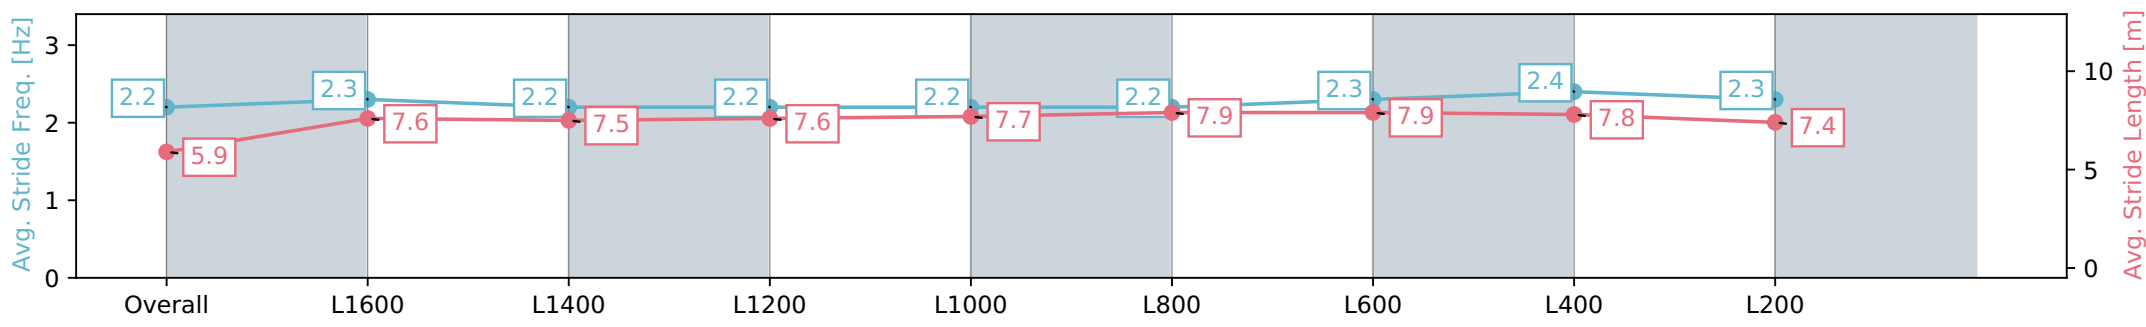

Horse/Jockey Name	SPEAKEASY
Finish Rank	7
Fastest Section Time (Section)	0:11.52 (L600)
Top Speed [km/h] (Section)	64.7 (L600)
Race State	Finished

Morphettville SA - Professional
Race 9: Grand Syndicates Handicap - 1800m
10 February 2024 - 5:18PM
Track Rating: Good 4, Weather: Fine, Rail Position: +3m 1200m - W/
Post, True Remainder Sectional 604m

Section	Overall	L1600	L1400	L1200	L1000	L800	L600	L400	L200
Section Times	1:53.48 [7] (0:15.54)	1:37.94 [4] (0:12.56)	1:25.37 [3] (0:12.67)	1:12.70 [3] (0:12.56)	1:00.14 [3] (0:12.43)	0:47.71 [3] (0:11.99)	0:35.72 [4] (0:11.52)	0:24.20 [7] (0:11.63)	0:12.57 [7] (0:12.56)
Average Speed [km/h]	46.2	57.4	57.0	57.1	57.9	59.9	62.2	62.0	57.7
Top Speed [km/h]	58.4	59.4	58.4	59.6	60.1	62.6	64.7	64.2	61.2
Avg. Dist. to Rail [m]	1.8	1.8	1.3	0.5	0.8	0.6	2.0	5.1	7.1
Avg. Stride Freq. [Hz]	2.2	2.3	2.2	2.2	2.2	2.2	2.3	2.4	2.3
Avg. Stride Length [m]	5.9	7.6	7.5	7.6	7.7	7.9	7.9	7.8	7.4

Report Created: Sat 10 February 2024 18:06:43 GMT+11 (Note: Timing is based on positional data)

- [ ] Ranking at each section and finish
- -:-:- No data available at this section
- NA No data available