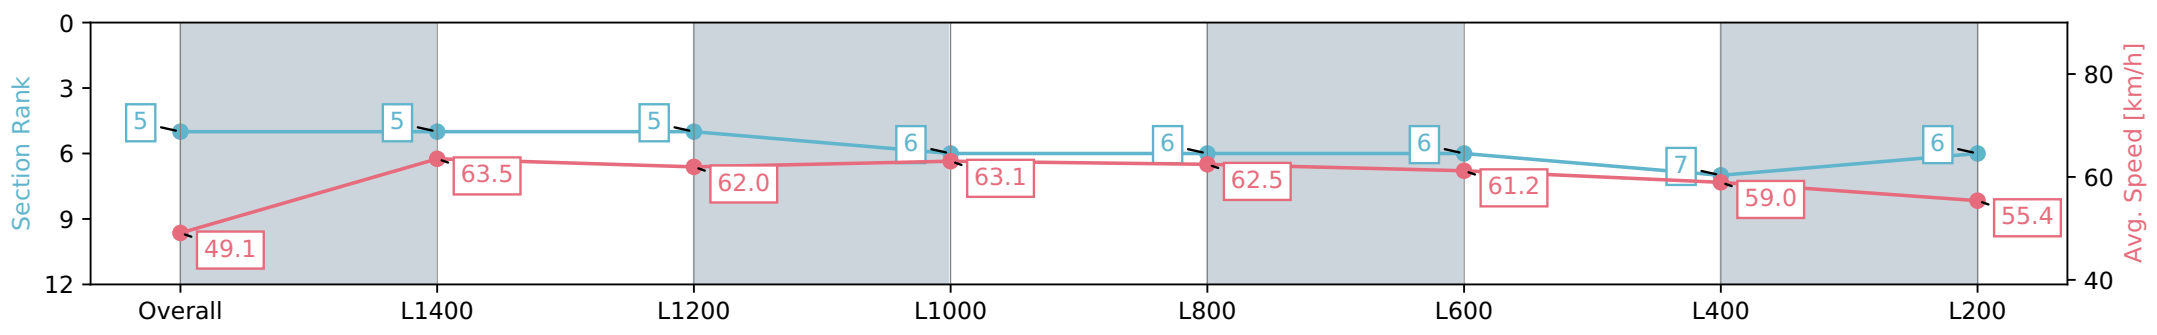

Horse/Jockey Name	MAGNETIC EDGE
Finish Rank	5
Fastest Section Time (Section)	0:11.35 (L1400)
Top Speed [km/h] (Section)	64.5 (L1400)
Race State	Finished

Morphettville SA - Professional
Race 5: The Fotobase Group Handicap - 1600m

10 February 2024 - 2:47PM

Track Rating: Good 4, Weather: Fine, Rail Position: +3m 1200m - W/
Post, True Remainder Sectional 604m

Section	Overall	L1400	L1200	L1000	L800	L600	L400	L200
Section Times	1:37.86 [5] (0:14.68)	1:23.18 [5] (0:11.35)	1:11.83 [5] (0:11.69)	1:00.14 [6] (0:11.39)	0:48.75 [6] (0:11.59)	0:37.16 [6] (0:11.82)	0:25.34 [7] (0:12.25)	0:13.09 [6] (0:13.09)
Average Speed [km/h]	49.1	63.5	62.0	63.1	62.5	61.2	59.0	55.4
Top Speed [km/h]	63.8	64.5	62.5	64.1	63.5	62.2	60.5	57.3
Avg. Dist. to Rail [m]	6.4	1.3	1.1	1.7	1.1	1.1	2.2	4.1
Avg. Stride Freq. [Hz]	2.2	2.4	2.3	2.3	2.4	2.4	2.4	2.3
Avg. Stride Length [m]	5.6	7.0	7.1	7.2	7.2	6.9	6.6	6.4

- [ ] Ranking at each section and finish
- -:-:- No data available at this section
- NA No data available