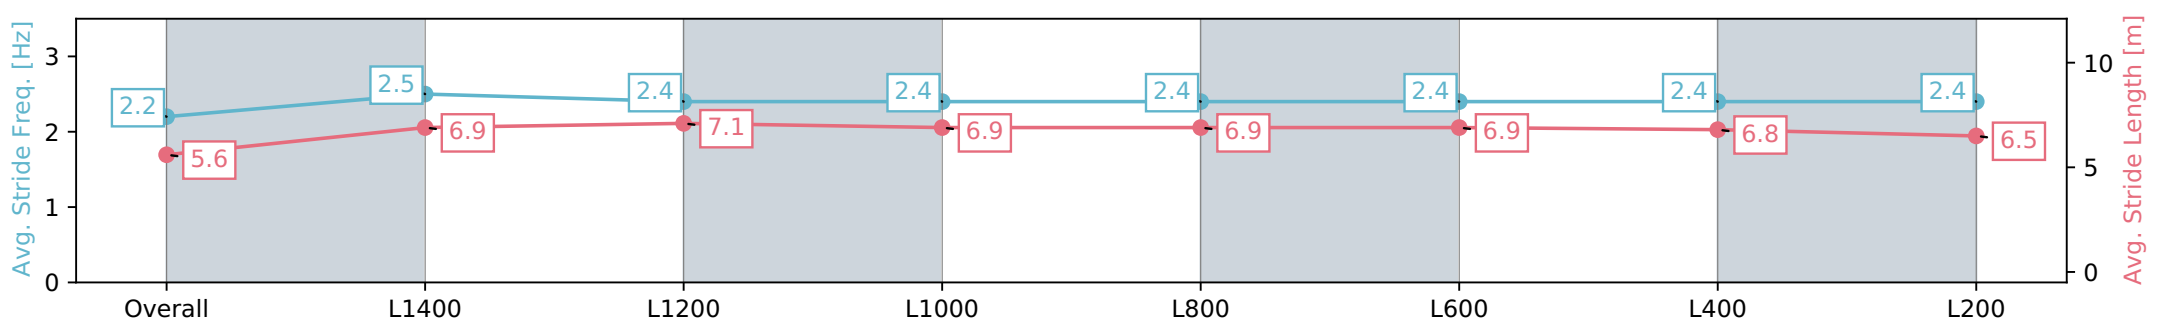

Horse/Jockey Name	CROWN MINT
Finish Rank	6
Fastest Section Time (Section)	0:11.24 (L1400)
Top Speed [km/h] (Section)	64.4 (L1400)
Race State	Finished

Morphettville SA - Professional
Race 5: The Fotobase Group Handicap - 1600m

10 February 2024 - 2:47PM

Track Rating: Good 4, Weather: Fine, Rail Position: +3m 1200m - W/
Post, True Remainder Sectional 604m

Section	Overall	L1400	L1200	L1000	L800	L600	L400	L200
Section Times	1:37.99 [6] (0:15.05)	1:22.94 [9] (0:11.24)	1:11.70 [7] (0:11.57)	1:00.12 [7] (0:11.39)	0:48.73 [7] (0:11.57)	0:37.15 [7] (0:11.92)	0:25.23 [8] (0:12.23)	0:13.00 [8] (0:13.00)
Average Speed [km/h]	47.9	64.0	62.1	63.3	62.1	60.5	59.2	55.8
Top Speed [km/h]	63.8	64.4	63.6	64.2	63.7	62.1	59.9	58.6
Avg. Dist. to Rail [m]	4.1	0.9	0.5	0.6	0.2	0.7	4.0	6.1
Avg. Stride Freq. [Hz]	2.2	2.5	2.4	2.4	2.4	2.4	2.4	2.4
Avg. Stride Length [m]	5.6	6.9	7.1	6.9	6.9	6.9	6.8	6.5

- [ ] Ranking at each section and finish
- -:-:- No data available at this section
- NA No data available