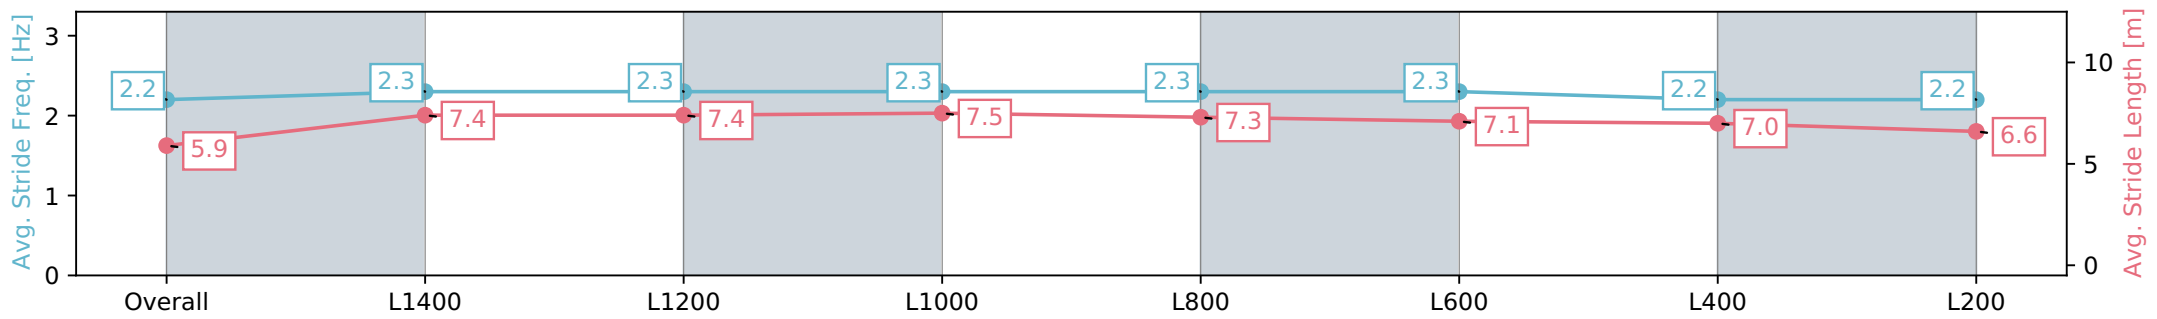

- [] Ranking at each section and finish
- :-:- No data available at this section
- NA No data available

Horse/Jockey Name	RIVERPLATE
Finish Rank	7
Fastest Section Time (Section)	0:11.25 (L1400)
Top Speed [km/h] (Section)	67.2 (Overall)
Race State	Finished

Morphettville SA - Professional

Race 5: The Fotobase Group Handicap - 1600m

10 February 2024 - 2:47PM

Track Rating: Good 4, Weather: Fine, Rail Position: +3m 1200m - W/
Post, True Remainder Sectional 604m

Section	Overall	L1400	L1200	L1000	L800	L600	L400	L200
Section Times	1:38.17 [7] (0:14.12)	1:24.05 [1] (0:11.25)	1:12.80 [1] (0:11.53)	1:01.27 [1] (0:11.44)	0:49.83 [1] (0:11.50)	0:38.33 [1] (0:11.85)	0:26.48 [1] (0:12.56)	0:13.91 [2] (0:13.91)
Average Speed [km/h]	50.9	64.1	62.4	63.0	62.5	60.6	57.2	52.1
Top Speed [km/h]	67.2	66.8	62.8	63.8	63.2	63.0	58.8	55.0
Avg. Dist. to Rail [m]	6.2	0.9	0.4	0.4	0.2	0.4	0.6	0.5
Avg. Stride Freq. [Hz]	2.2	2.3	2.3	2.3	2.3	2.3	2.2	2.2
Avg. Stride Length [m]	5.9	7.4	7.4	7.5	7.3	7.1	7.0	6.6