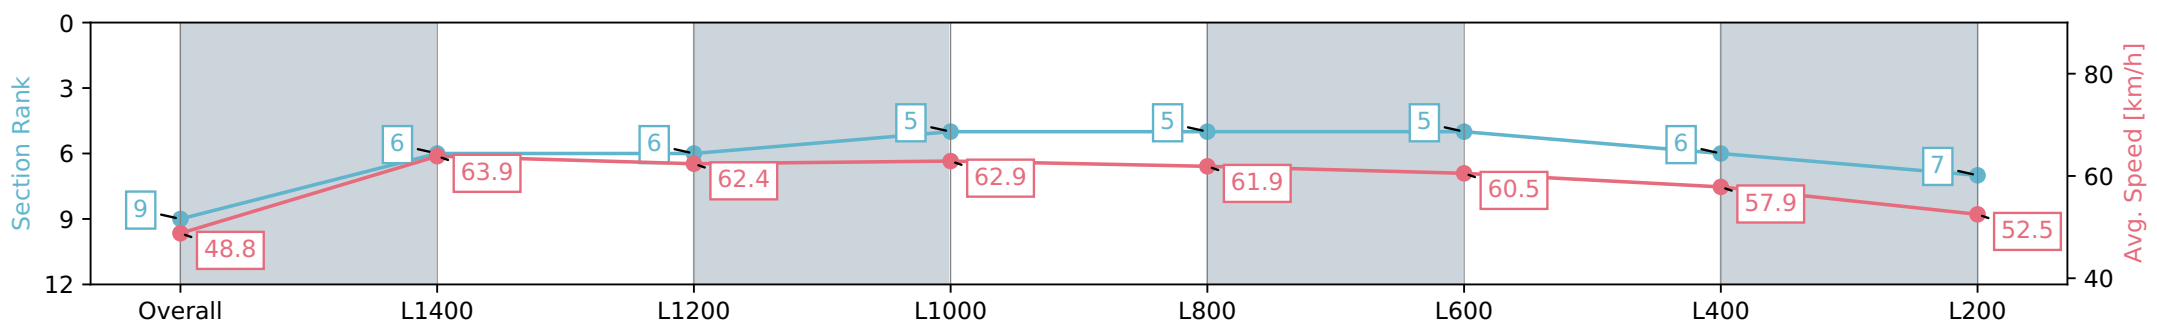

Morphettville SA - Professional

Race 5: The Fotobase Group Handicap - 1600m

10 February 2024 - 2:47PM

Track Rating: Good 4, Weather: Fine, Rail Position: +3m 1200m - W/ Post, True Remainder Sectional 604m

Section	Overall	L1400	L1200	L1000	L800	L600	L400	L200
Section Times	1:38.73 [9] (0:14.77)	1:23.96 [6] (0:11.28)	1:12.67 [6] (0:11.53)	1:01.14 [5] (0:11.43)	0:49.71 [5] (0:11.62)	0:38.09 [5] (0:11.84)	0:26.25 [6] (0:12.43)	0:13.82 [7] (0:13.82)
Average Speed [km/h]	48.8	63.9	62.4	62.9	61.9	60.5	57.9	52.5
Top Speed [km/h]	65.3	65.4	63.4	63.9	63.2	61.3	59.6	55.4
Avg. Dist. to Rail [m]	4.6	1.4	0.3	0.3	0.5	0.8	0.4	0.5
Avg. Stride Freq. [Hz]	2.3	2.4	2.4	2.4	2.4	2.4	2.3	2.2
Avg. Stride Length [m]	5.7	7.3	7.3	7.2	7.2	7.0	6.9	6.6