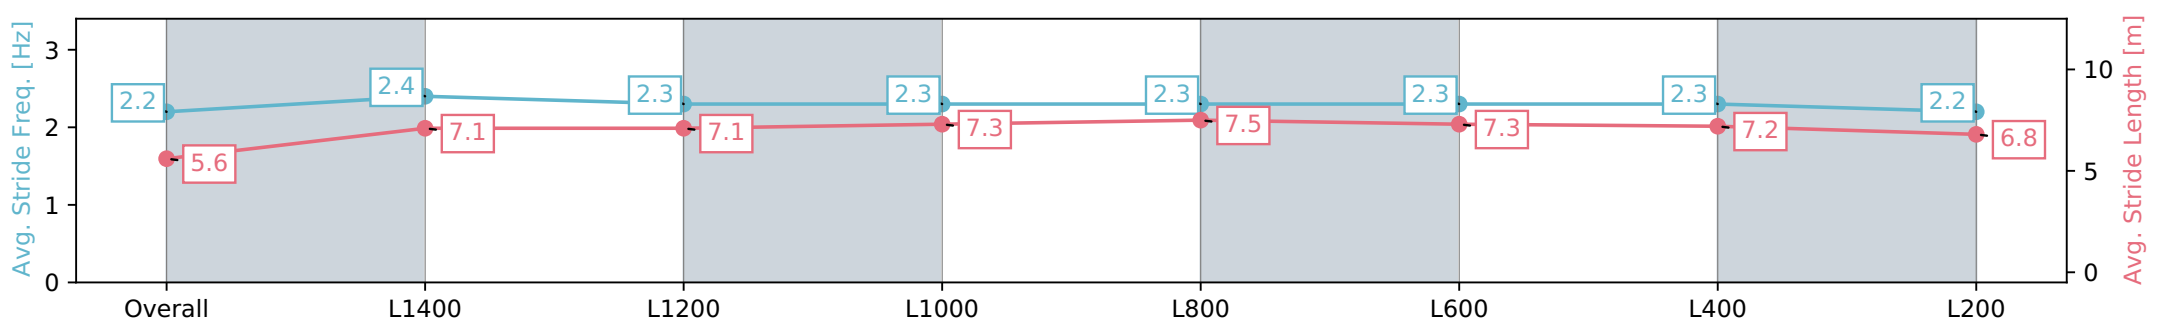

Morphettville SA - Professional

Race 5: The Fotobase Group Handicap - 1600m

10 February 2024 - 2:47PM

Track Rating: Good 4, Weather: Fine, Rail Position: +3m 1200m - W/
Post, True Remainder Sectional 604m

Section	Overall	L1400	L1200	L1000	L800	L600	L400	L200
Section Times	1:38.41 [8] (0:15.00)	1:23.41 [8] (0:11.52)	1:11.89 [9] (0:11.69)	1:00.20 [9] (0:11.56)	0:48.63 [9] (0:11.66)	0:36.97 [9] (0:11.75)	0:25.22 [9] (0:12.14)	0:13.08 [9] (0:13.08)
Average Speed [km/h]	48.0	62.7	61.8	62.2	62.2	61.6	59.5	55.4
Top Speed [km/h]	63.5	63.6	62.3	63.0	63.2	62.8	61.1	59.2
Avg. Dist. to Rail [m]	7.0	1.1	0.9	1.6	1.8	1.1	3.1	6.6
Avg. Stride Freq. [Hz]	2.2	2.4	2.3	2.3	2.3	2.3	2.3	2.2
Avg. Stride Length [m]	5.6	7.1	7.1	7.3	7.5	7.3	7.2	6.8