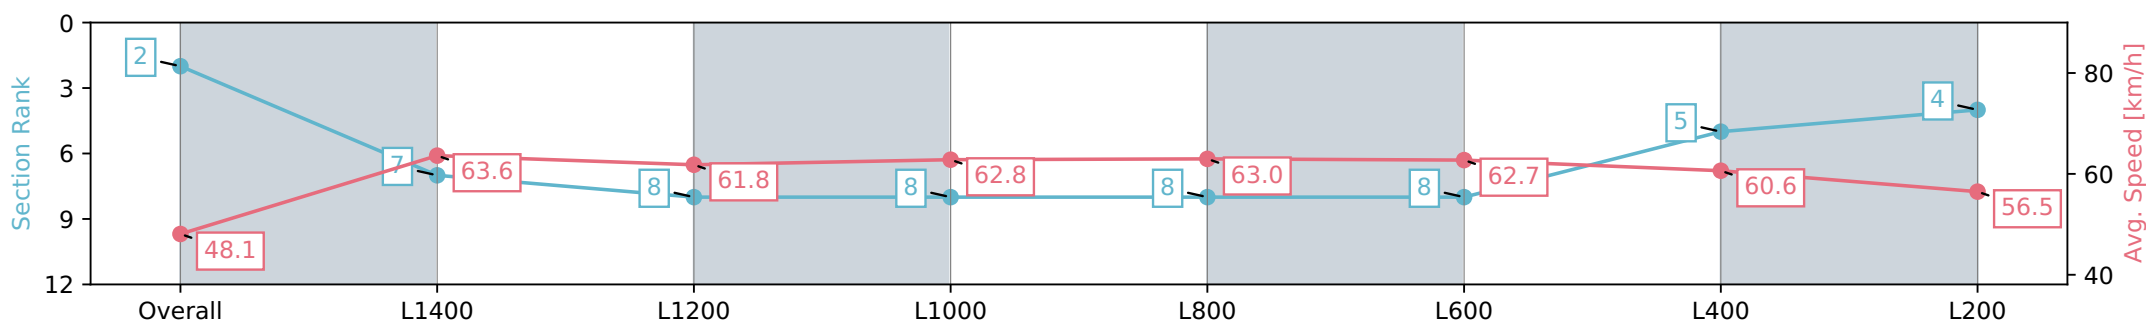

Horse/Jockey Name	POOL PONY
Finish Rank	2
Fastest Section Time (Section)	0:11.32 (L1400)
Top Speed [km/h] (Section)	64.8 (L1400)
Race State	Finished

Morphettville SA - Professional
Race 5: The Fotobase Group Handicap - 1600m
10 February 2024 - 2:47PM
Track Rating: Good 4, Weather: Fine, Rail Position: +3m 1200m - W/
Post, True Remainder Sectional 604m

Section	Overall	L1400	L1200	L1000	L800	L600	L400	L200
Section Times	1:37.22 [2] (0:15.00)	1:22.22 [7] (0:11.32)	1:10.90 [8] (0:11.63)	0:59.27 [8] (0:11.46)	0:47.81 [8] (0:11.46)	0:36.35 [8] (0:11.57)	0:24.77 [5] (0:11.93)	0:12.84 [4] (0:12.84)
Average Speed [km/h]	48.1	63.6	61.8	62.8	63.0	62.7	60.6	56.5
Top Speed [km/h]	64.7	64.8	63.4	64.2	64.2	64.7	62.0	59.7
Avg. Dist. to Rail [m]	7.6	1.4	0.4	0.9	0.9	1.5	4.1	5.7
Avg. Stride Freq. [Hz]	2.2	2.4	2.3	2.3	2.3	2.4	2.4	2.3
Avg. Stride Length [m]	5.7	7.4	7.4	7.5	7.5	7.3	7.1	6.8

[ ] Ranking at each section and finish
-:-:- No data available at this section
NA No data available