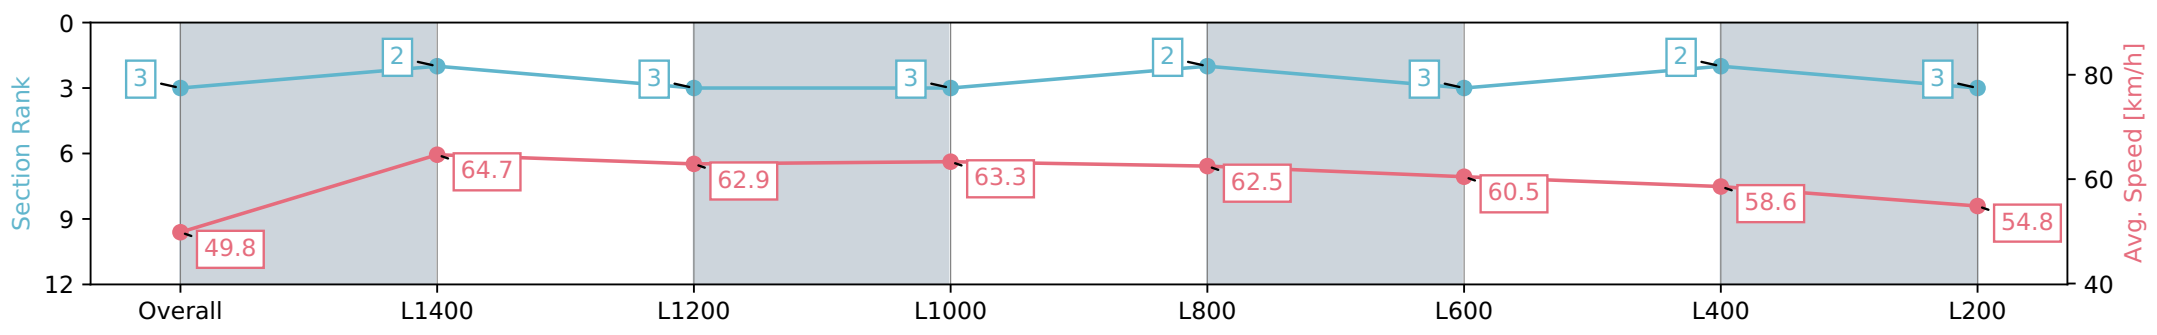

Section	Overall	L1400	L1200	L1000	L800	L600	L400	L200
Section Times	1:37.48 [3] (0:14.45)	1:23.03 [2] (0:11.23)	1:11.80 [3] (0:11.54)	1:00.26 [3] (0:11.35)	0:48.91 [2] (0:11.59)	0:37.32 [3] (0:11.85)	0:25.47 [2] (0:12.26)	0:13.21 [3] (0:13.21)
Average Speed [km/h]	49.8	64.7	62.9	63.3	62.5	60.5	58.6	54.8
Top Speed [km/h]	66.7	66.7	63.6	63.8	63.3	61.8	59.5	57.7
Avg. Dist. to Rail [m]	5.3	2.3	2.0	2.9	1.6	0.9	1.0	1.5
Avg. Stride Freq. [Hz]	2.3	2.3	2.3	2.3	2.3	2.3	2.2	2.2
Avg. Stride Length [m]	5.6	7.7	7.7	7.8	7.6	7.5	7.2	7.0