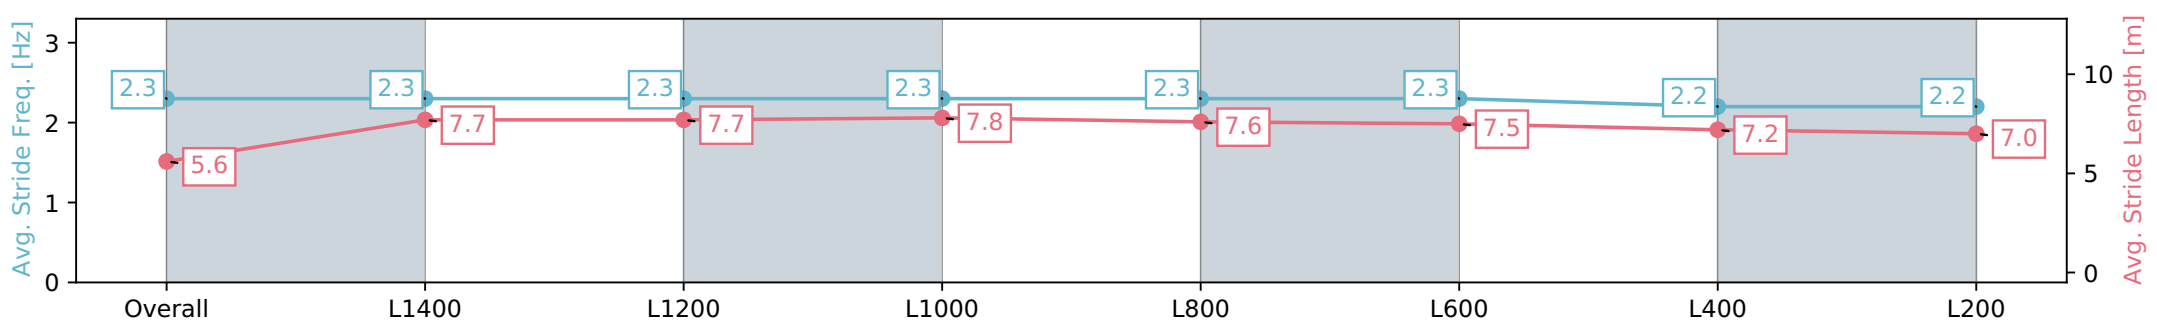

Section	Overall	L1400	L1200	L1000	L800	L600	L400	L200
Section Times	1:37.48 [3] (0:14.45)	1:23.03 [2] (0:11.23)	1:11.80 [3] (0:11.54)	1:00.26 [3] (0:11.35)	0:48.91 [2] (0:11.59)	0:37.32 [3] (0:11.85)	0:25.47 [2] (0:12.26)	0:13.21 [3] (0:13.21)
Average Speed [km/h]	49.8	64.7	62.9	63.3	62.5	60.5	58.6	54.8
Top Speed [km/h]	66.7	66.7	63.6	63.8	63.3	61.8	59.5	57.7
Avg. Dist. to Rail [m]	5.3	2.3	2.0	2.9	1.6	0.9	1.0	1.5
Avg. Stride Freq. [Hz]	2.3	2.3	2.3	2.3	2.3	2.3	2.2	2.2
Avg. Stride Length [m]	5.6	7.7	7.7	7.8	7.6	7.5	7.2	7.0