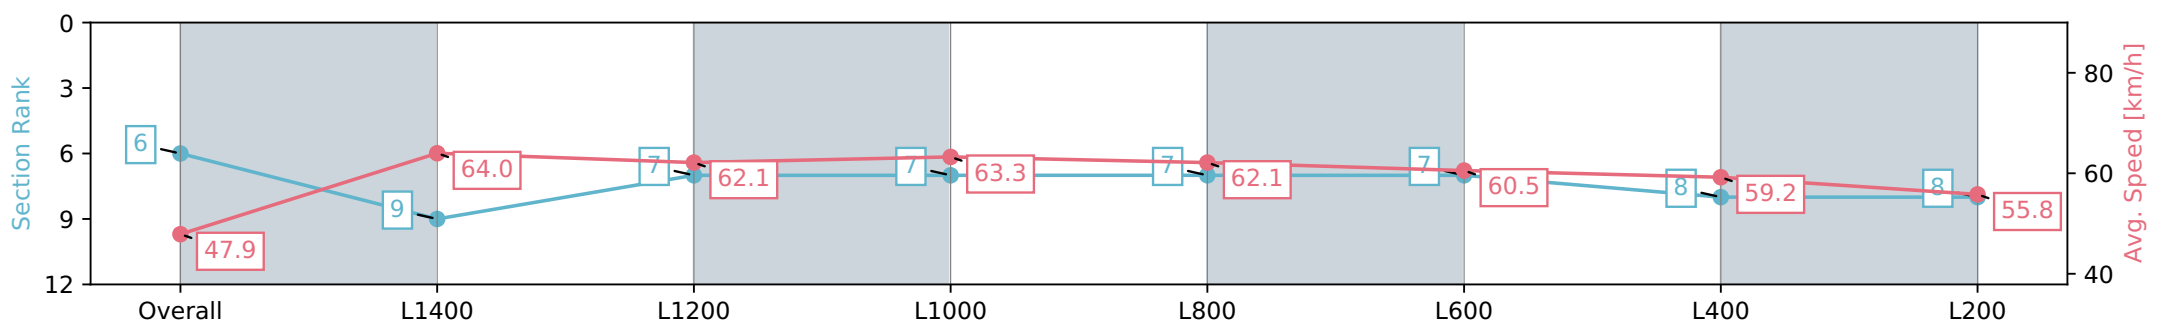

Horse/Jockey Name	CROWN MINT
Finish Rank	6
Fastest Section Time (Section)	0:11.24 (L1400)
Top Speed [km/h] (Section)	64.4 (L1400)
Race State	Finished

Morphettville SA - Professional
Race 5: The Fotobase Group Handicap - 1600m

10 February 2024 - 2:47PM

Track Rating: Good 4, Weather: Fine, Rail Position: +3m 1200m - W/
Post, True Remainder Sectional 604m

Section	Overall	L1400	L1200	L1000	L800	L600	L400	L200
Section Times	1:37.99 [6] (0:15.05)	1:22.94 [9] (0:11.24)	1:11.70 [7] (0:11.57)	1:00.12 [7] (0:11.39)	0:48.73 [7] (0:11.57)	0:37.15 [7] (0:11.92)	0:25.23 [8] (0:12.23)	0:13.00 [8] (0:13.00)
Average Speed [km/h]	47.9	64.0	62.1	63.3	62.1	60.5	59.2	55.8
Top Speed [km/h]	63.8	64.4	63.6	64.2	63.7	62.1	59.9	58.6
Avg. Dist. to Rail [m]	4.1	0.9	0.5	0.6	0.2	0.7	4.0	6.1
Avg. Stride Freq. [Hz]	2.2	2.5	2.4	2.4	2.4	2.4	2.4	2.4
Avg. Stride Length [m]	5.6	6.9	7.1	6.9	6.9	6.9	6.8	6.5

- [ ] Ranking at each section and finish
- -:-:- No data available at this section
- NA No data available