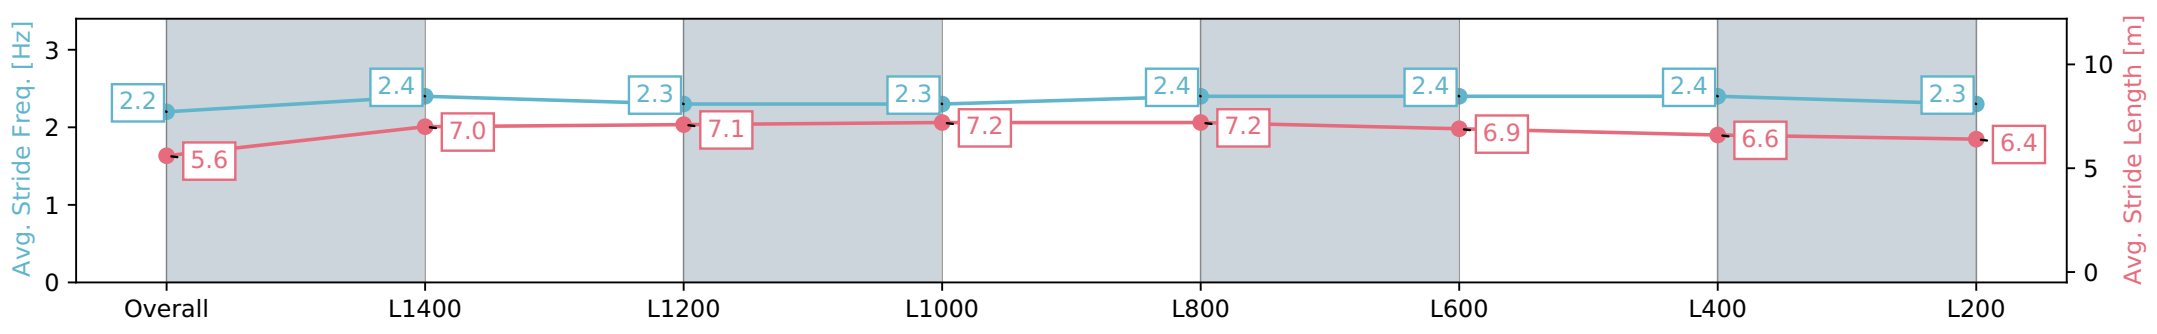

Horse/Jockey Name	MAGNETIC EDGE
Finish Rank	5
Fastest Section Time (Section)	0:11.35 (L1400)
Top Speed [km/h] (Section)	64.5 (L1400)
Race State	Finished

Morphettville SA - Professional
Race 5: The Fotobase Group Handicap - 1600m

10 February 2024 - 2:47PM

Track Rating: Good 4, Weather: Fine, Rail Position: +3m 1200m - W/
Post, True Remainder Sectional 604m

Section	Overall	L1400	L1200	L1000	L800	L600	L400	L200
Section Times	1:37.86 [5] (0:14.68)	1:23.18 [5] (0:11.35)	1:11.83 [5] (0:11.69)	1:00.14 [6] (0:11.39)	0:48.75 [6] (0:11.59)	0:37.16 [6] (0:11.82)	0:25.34 [7] (0:12.25)	0:13.09 [6] (0:13.09)
Average Speed [km/h]	49.1	63.5	62.0	63.1	62.5	61.2	59.0	55.4
Top Speed [km/h]	63.8	64.5	62.5	64.1	63.5	62.2	60.5	57.3
Avg. Dist. to Rail [m]	6.4	1.3	1.1	1.7	1.1	1.1	2.2	4.1
Avg. Stride Freq. [Hz]	2.2	2.4	2.3	2.3	2.4	2.4	2.4	2.3
Avg. Stride Length [m]	5.6	7.0	7.1	7.2	7.2	6.9	6.6	6.4

- [ ] Ranking at each section and finish
- -:-:- No data available at this section
- NA No data available