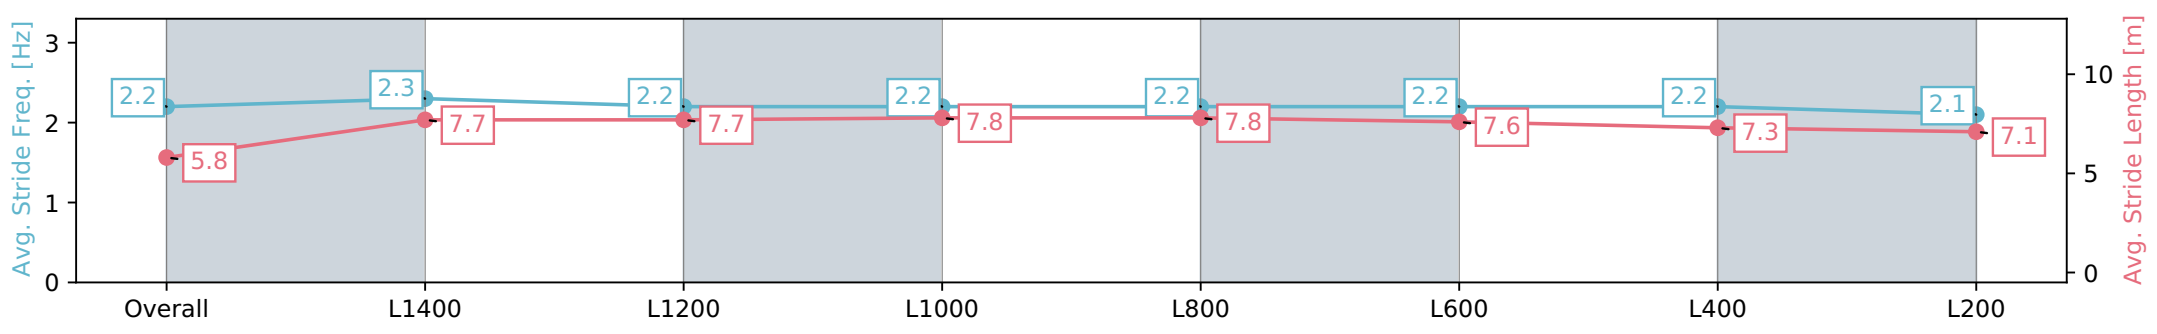

Section	Overall	L1400	L1200	L1000	L800	L600	L400	L200
Section Times	1:37.09 [1] (0:14.47)	1:22.62 [3] (0:11.15)	1:11.47 [2] (0:11.49)	0:59.98 [2] (0:11.57)	0:48.40 [3] (0:11.44)	0:36.96 [2] (0:11.89)	0:25.07 [3] (0:11.93)	0:13.14 [1] (0:13.14)
Average Speed [km/h]	49.8	64.0	61.9	62.2	62.5	60.2	60.2	55.2
Top Speed [km/h]	67.6	66.4	62.9	63.0	63.3	63.5	61.7	57.9
Avg. Dist. to Rail [m]	2.7	2.0	2.5	0.8	1.2	1.3	0.5	0.9
Avg. Stride Freq. [Hz]	2.2	2.3	2.2	2.2	2.2	2.2	2.2	2.1
Avg. Stride Length [m]	5.8	7.7	7.7	7.8	7.8	7.6	7.3	7.1