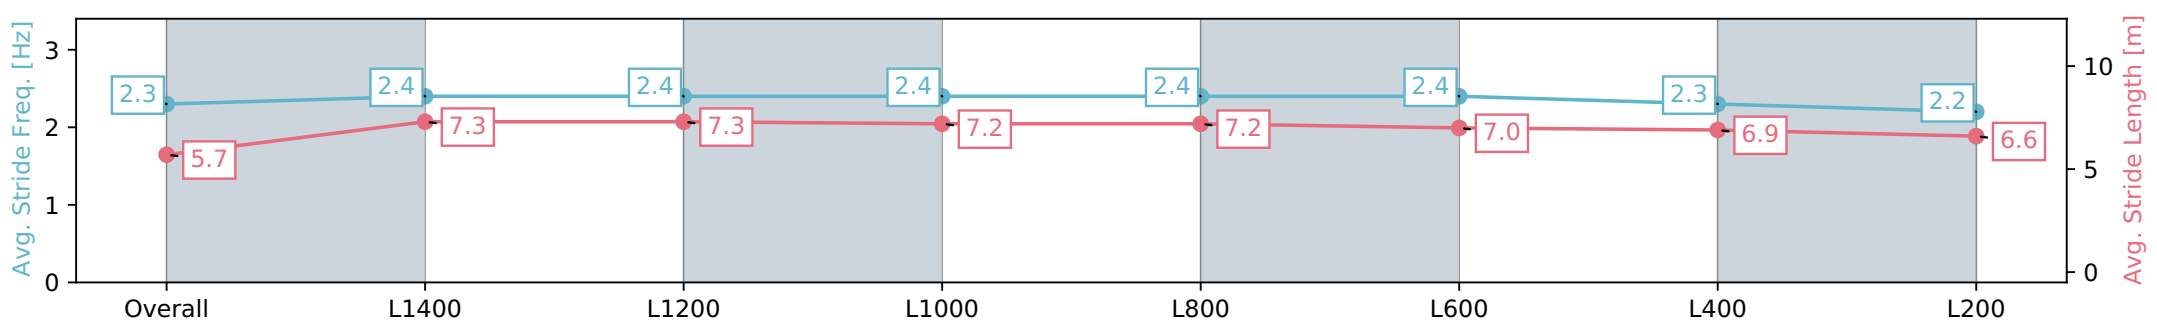

Morphettville SA - Professional

Race 5: The Fotobase Group Handicap - 1600m

10 February 2024 - 2:47PM

Track Rating: Good 4, Weather: Fine, Rail Position: +3m 1200m - W/ Post, True Remainder Sectional 604m

Section	Overall	L1400	L1200	L1000	L800	L600	L400	L200
Section Times	1:38.73 [9] (0:14.77)	1:23.96 [6] (0:11.28)	1:12.67 [6] (0:11.53)	1:01.14 [5] (0:11.43)	0:49.71 [5] (0:11.62)	0:38.09 [5] (0:11.84)	0:26.25 [6] (0:12.43)	0:13.82 [7] (0:13.82)
Average Speed [km/h]	48.8	63.9	62.4	62.9	61.9	60.5	57.9	52.5
Top Speed [km/h]	65.3	65.4	63.4	63.9	63.2	61.3	59.6	55.4
Avg. Dist. to Rail [m]	4.6	1.4	0.3	0.3	0.5	0.8	0.4	0.5
Avg. Stride Freq. [Hz]	2.3	2.4	2.4	2.4	2.4	2.4	2.3	2.2
Avg. Stride Length [m]	5.7	7.3	7.3	7.2	7.2	7.0	6.9	6.6