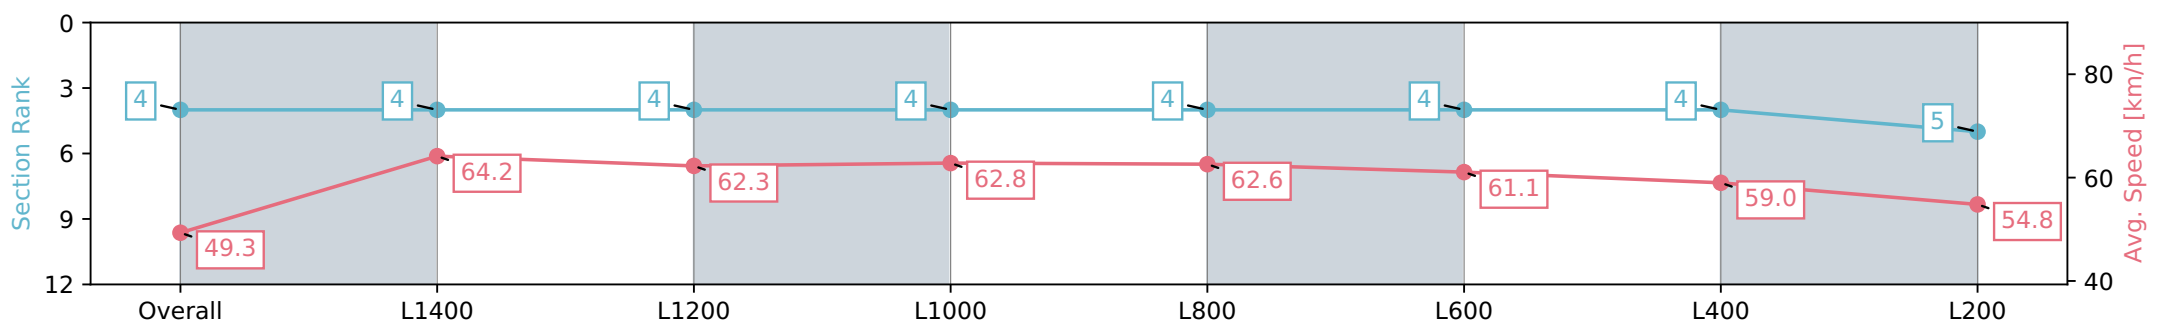

Section	Overall	L1400	L1200	L1000	L800	L600	L400	L200
Section Times	1:37.78 [4] (0:14.59)	1:23.19 [4] (0:11.26)	1:11.93 [4] (0:11.59)	1:00.34 [4] (0:11.46)	0:48.88 [4] (0:11.55)	0:37.33 [4] (0:11.85)	0:25.48 [4] (0:12.24)	0:13.24 [5] (0:13.24)
Average Speed [km/h]	49.3	64.2	62.3	62.8	62.6	61.1	59.0	54.8
Top Speed [km/h]	64.5	65.5	63.0	63.6	63.1	62.5	59.7	57.3
Avg. Dist. to Rail [m]	7.4	1.6	0.7	1.7	1.1	1.1	2.7	1.7
Avg. Stride Freq. [Hz]	2.2	2.3	2.2	2.2	2.2	2.2	2.2	2.1
Avg. Stride Length [m]	6.0	7.8	7.7	7.6	7.6	7.5	7.4	7.2