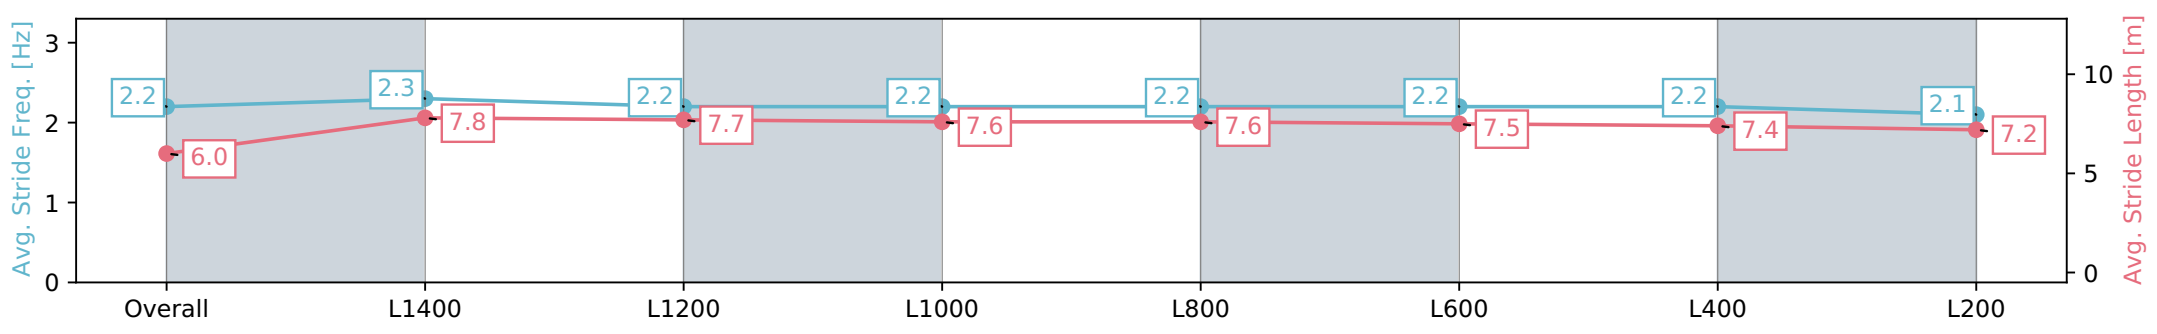

Morphettville SA - Professional

Race 5: The Fotobase Group Handicap - 1600m

10 February 2024 - 2:47PM

Track Rating: Good 4, Weather: Fine, Rail Position: +3m 1200m - W/
Post, True Remainder Sectional 604m

Section	Overall	L1400	L1200	L1000	L800	L600	L400	L200
Section Times	1:37.78 [4] (0:14.59)	1:23.19 [4] (0:11.26)	1:11.93 [4] (0:11.59)	1:00.34 [4] (0:11.46)	0:48.88 [4] (0:11.55)	0:37.33 [4] (0:11.85)	0:25.48 [4] (0:12.24)	0:13.24 [5] (0:13.24)
Average Speed [km/h]	49.3	64.2	62.3	62.8	62.6	61.1	59.0	54.8
Top Speed [km/h]	64.5	65.5	63.0	63.6	63.1	62.5	59.7	57.3
Avg. Dist. to Rail [m]	7.4	1.6	0.7	1.7	1.1	1.1	2.7	1.7
Avg. Stride Freq. [Hz]	2.2	2.3	2.2	2.2	2.2	2.2	2.2	2.1
Avg. Stride Length [m]	6.0	7.8	7.7	7.6	7.6	7.5	7.4	7.2