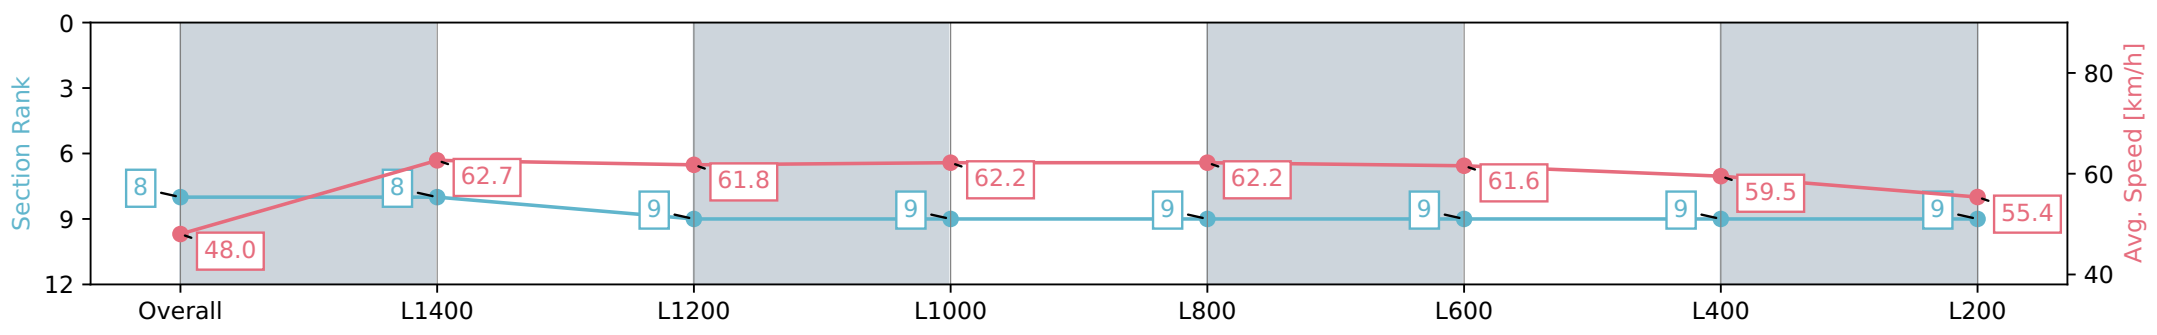

Morphettville SA - Professional

Race 5: The Fotobase Group Handicap - 1600m

10 February 2024 - 2:47PM

Track Rating: Good 4, Weather: Fine, Rail Position: +3m 1200m - W/
Post, True Remainder Sectional 604m

Section	Overall	L1400	L1200	L1000	L800	L600	L400	L200
Section Times	1:38.41 [8] (0:15.00)	1:23.41 [8] (0:11.52)	1:11.89 [9] (0:11.69)	1:00.20 [9] (0:11.56)	0:48.63 [9] (0:11.66)	0:36.97 [9] (0:11.75)	0:25.22 [9] (0:12.14)	0:13.08 [9] (0:13.08)
Average Speed [km/h]	48.0	62.7	61.8	62.2	62.2	61.6	59.5	55.4
Top Speed [km/h]	63.5	63.6	62.3	63.0	63.2	62.8	61.1	59.2
Avg. Dist. to Rail [m]	7.0	1.1	0.9	1.6	1.8	1.1	3.1	6.6
Avg. Stride Freq. [Hz]	2.2	2.4	2.3	2.3	2.3	2.3	2.3	2.2
Avg. Stride Length [m]	5.6	7.1	7.1	7.3	7.5	7.3	7.2	6.8