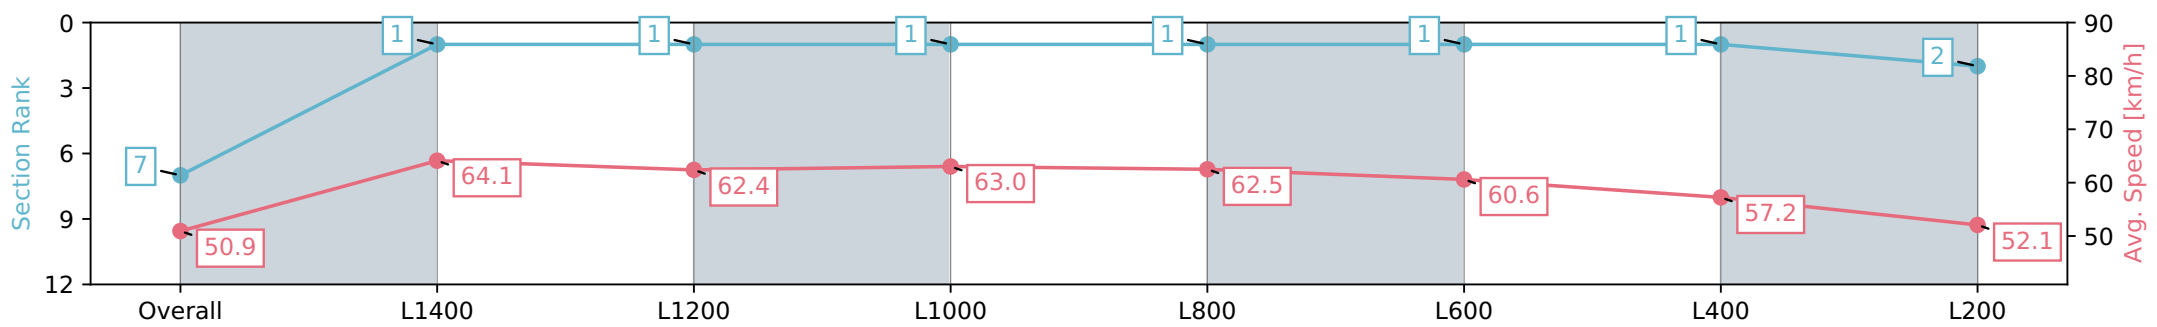

Morphettville SA - Professional

Race 5: The Fotobase Group Handicap - 1600m

10 February 2024 - 2:47PM

Track Rating: Good 4, Weather: Fine, Rail Position: +3m 1200m - W/
Post, True Remainder Sectional 604m

Section	Overall	L1400	L1200	L1000	L800	L600	L400	L200
Section Times	1:38.17 [7] (0:14.12)	1:24.05 [1] (0:11.25)	1:12.80 [1] (0:11.53)	1:01.27 [1] (0:11.44)	0:49.83 [1] (0:11.50)	0:38.33 [1] (0:11.85)	0:26.48 [1] (0:12.56)	0:13.91 [2] (0:13.91)
Average Speed [km/h]	50.9	64.1	62.4	63.0	62.5	60.6	57.2	52.1
Top Speed [km/h]	67.2	66.8	62.8	63.8	63.2	63.0	58.8	55.0
Avg. Dist. to Rail [m]	6.2	0.9	0.4	0.4	0.2	0.4	0.6	0.5
Avg. Stride Freq. [Hz]	2.2	2.3	2.3	2.3	2.3	2.3	2.2	2.2
Avg. Stride Length [m]	5.9	7.4	7.4	7.5	7.3	7.1	7.0	6.6