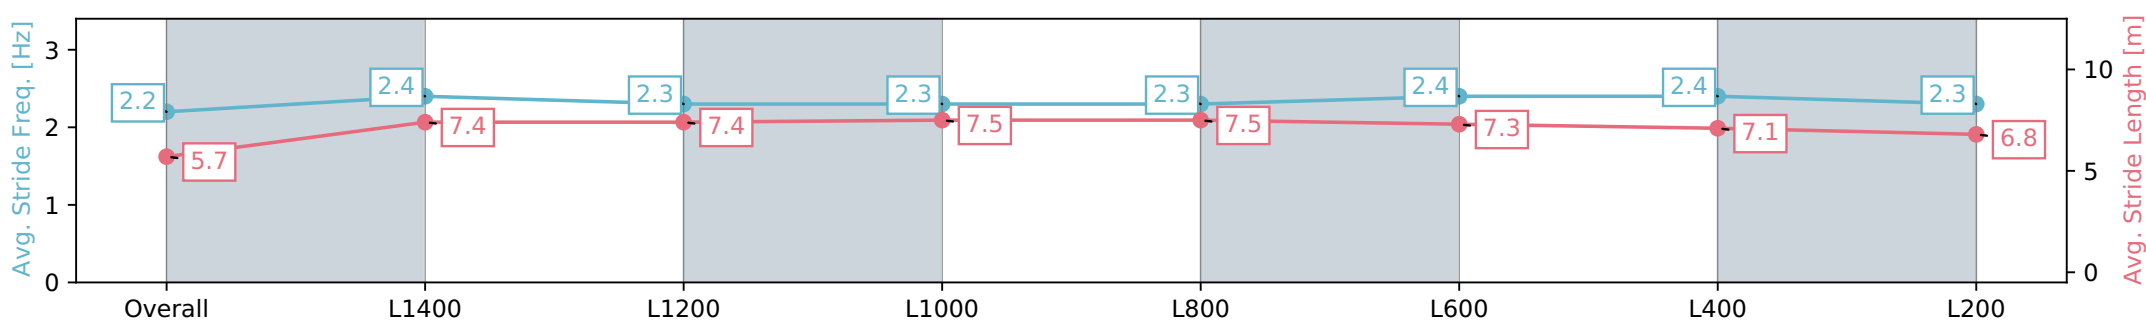

Horse/Jockey Name	POOL PONY
Finish Rank	2
Fastest Section Time (Section)	0:11.32 (L1400)
Top Speed [km/h] (Section)	64.8 (L1400)
Race State	Finished

Morphettville SA - Professional
Race 5: The Fotobase Group Handicap - 1600m
10 February 2024 - 2:47PM
Track Rating: Good 4, Weather: Fine, Rail Position: +3m 1200m - W/
Post, True Remainder Sectional 604m

Section	Overall	L1400	L1200	L1000	L800	L600	L400	L200
Section Times	1:37.22 [2] (0:15.00)	1:22.22 [7] (0:11.32)	1:10.90 [8] (0:11.63)	0:59.27 [8] (0:11.46)	0:47.81 [8] (0:11.46)	0:36.35 [8] (0:11.57)	0:24.77 [5] (0:11.93)	0:12.84 [4] (0:12.84)
Average Speed [km/h]	48.1	63.6	61.8	62.8	63.0	62.7	60.6	56.5
Top Speed [km/h]	64.7	64.8	63.4	64.2	64.2	64.7	62.0	59.7
Avg. Dist. to Rail [m]	7.6	1.4	0.4	0.9	0.9	1.5	4.1	5.7
Avg. Stride Freq. [Hz]	2.2	2.4	2.3	2.3	2.3	2.4	2.4	2.3
Avg. Stride Length [m]	5.7	7.4	7.4	7.5	7.5	7.3	7.1	6.8

[ ] Ranking at each section and finish
-:-:- No data available at this section
NA No data available