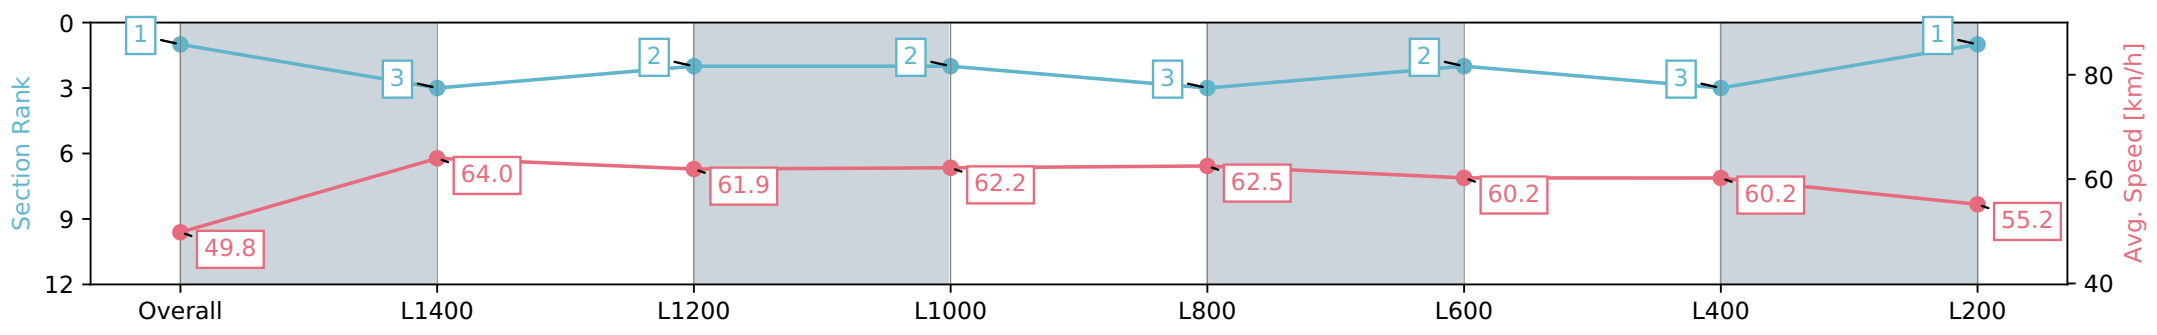

Section	Overall	L1400	L1200	L1000	L800	L600	L400	L200
Section Times	1:37.09 [1] (0:14.47)	1:22.62 [3] (0:11.15)	1:11.47 [2] (0:11.49)	0:59.98 [2] (0:11.57)	0:48.40 [3] (0:11.44)	0:36.96 [2] (0:11.89)	0:25.07 [3] (0:11.93)	0:13.14 [1] (0:13.14)
Average Speed [km/h]	49.8	64.0	61.9	62.2	62.5	60.2	60.2	55.2
Top Speed [km/h]	67.6	66.4	62.9	63.0	63.3	63.5	61.7	57.9
Avg. Dist. to Rail [m]	2.7	2.0	2.5	0.8	1.2	1.3	0.5	0.9
Avg. Stride Freq. [Hz]	2.2	2.3	2.2	2.2	2.2	2.2	2.2	2.1
Avg. Stride Length [m]	5.8	7.7	7.7	7.8	7.8	7.6	7.3	7.1