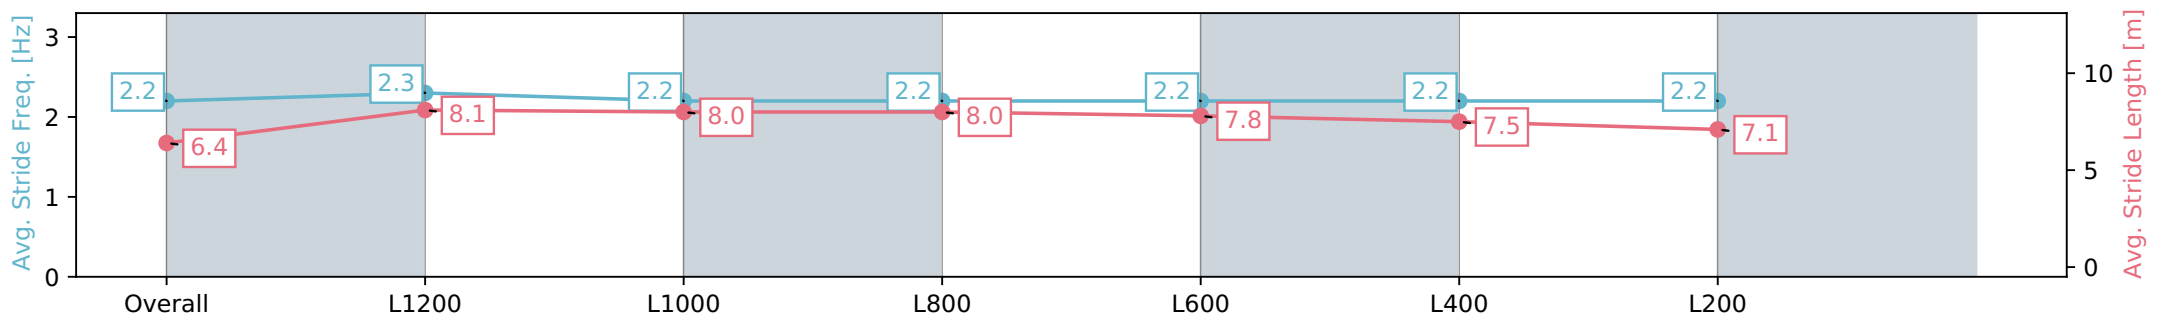

Horse/Jockey Name	BADISS
Finish Rank	6
Fastest Section Time (Section)	0:10.72 (L1200)
Top Speed [km/h] (Section)	68.0 (L1200)
Race State	Finished

Morphettville Parks SA - Professional
Race 7: PFD Food Services Handicap - 1400m
03 February 2024 - 4:42PM
Track Rating: Good 3, Weather: Fine, Rail Position: True

Section	Overall	L1200	L1000	L800	L600	L400	L200
Section Times	1:24.16 [6] (0:13.98)	1:10.18 [4] (0:10.72)	0:59.46 [4] (0:11.17)	0:48.29 [4] (0:11.43)	0:36.86 [4] (0:11.74)	0:25.12 [4] (0:11.97)	0:13.15 [4] (0:13.15)
Average Speed [km/h]	51.6	67.2	65.2	63.2	62.1	60.3	54.8
Top Speed [km/h]	66.7	68.0	66.3	64.8	63.2	62.0	58.2
Avg. Dist. to Rail [m]	4.1	1.9	2.2	2.0	1.8	3.1	5.1
Avg. Stride Freq. [Hz]	2.2	2.3	2.2	2.2	2.2	2.2	2.2
Avg. Stride Length [m]	6.4	8.1	8.0	8.0	7.8	7.5	7.1

[ ] Ranking at each section and finish
-:-:- No data available at this section
NA No data available