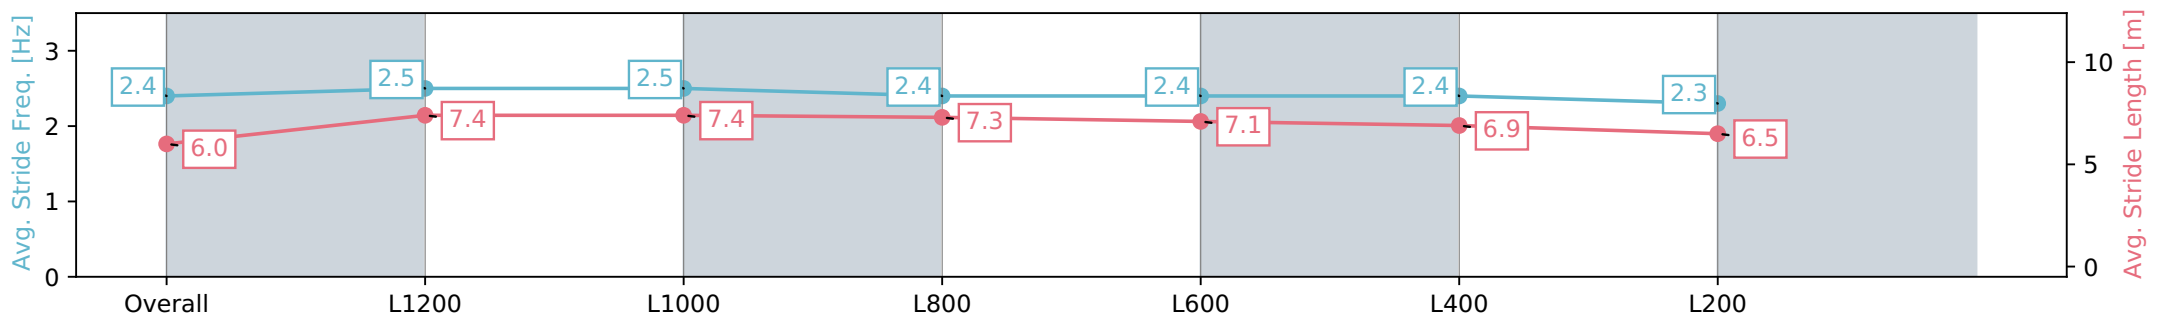

[ ] Ranking at each section and finish  
 -:-:- No data available at this section  
 NA No data available

Horse/Jockey Name	SNAPTOF
Finish Rank	8
Fastest Section Time (Section)	0:10.75 (L1200)
Top Speed [km/h] (Section)	67.9 (L1200)
Race State	Finished

Morphettville Parks SA - Professional  
 Race 7: PFD Food Services Handicap - 1400m  
 03 February 2024 - 4:42PM  
 Track Rating: Good 3, Weather: Fine, Rail Position: True

Section	Overall	L1200	L1000	L800	L600	L400	L200
Section Times	1:24.29 [8] (0:13.93)	1:10.36 [3] (0:10.75)	0:59.61 [3] (0:11.05)	0:48.56 [3] (0:11.51)	0:37.05 [3] (0:11.77)	0:25.28 [3] (0:11.96)	0:13.32 [3] (0:13.32)
Average Speed [km/h]	51.7	67.0	65.4	62.7	61.7	60.3	54.2
Top Speed [km/h]	65.9	67.9	67.7	63.8	62.7	62.1	58.0
Avg. Dist. to Rail [m]	2.1	0.6	0.5	1.1	1.5	2.5	4.4
Avg. Stride Freq. [Hz]	2.4	2.5	2.5	2.4	2.4	2.4	2.3
Avg. Stride Length [m]	6.0	7.4	7.4	7.3	7.1	6.9	6.5