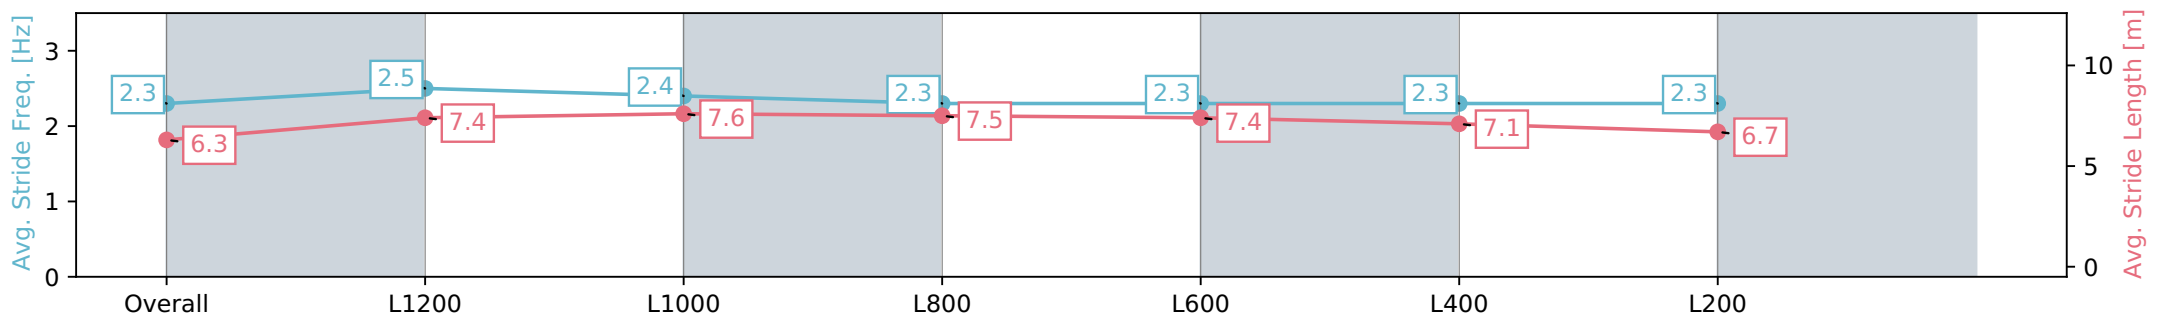

Horse/Jockey Name	MAVETTE
Finish Rank	4
Fastest Section Time (Section)	0:10.65 (L1200)
Top Speed [km/h] (Section)	69.1 (L1000)
Race State	Finished

Morphettville Parks SA - Professional
Race 7: PFD Food Services Handicap - 1400m
03 February 2024 - 4:42PM
Track Rating: Good 3, Weather: Fine, Rail Position: True

Section	Overall	L1200	L1000	L800	L600	L400	L200
Section Times	1:23.90 [4] (0:13.82)	1:10.08 [1] (0:10.65)	0:59.43 [2] (0:10.99)	0:48.44 [1] (0:11.50)	0:36.94 [2] (0:11.72)	0:25.22 [1] (0:12.06)	0:13.16 [2] (0:13.16)
Average Speed [km/h]	52.2	67.6	66.4	62.7	61.5	59.8	54.8
Top Speed [km/h]	67.7	68.1	69.1	64.4	62.6	61.6	58.6
Avg. Dist. to Rail [m]	4.5	2.8	2.5	1.3	0.6	1.8	2.1
Avg. Stride Freq. [Hz]	2.3	2.5	2.4	2.3	2.3	2.3	2.3
Avg. Stride Length [m]	6.3	7.4	7.6	7.5	7.4	7.1	6.7

[ ] Ranking at each section and finish
-:-:- No data available at this section
NA No data available