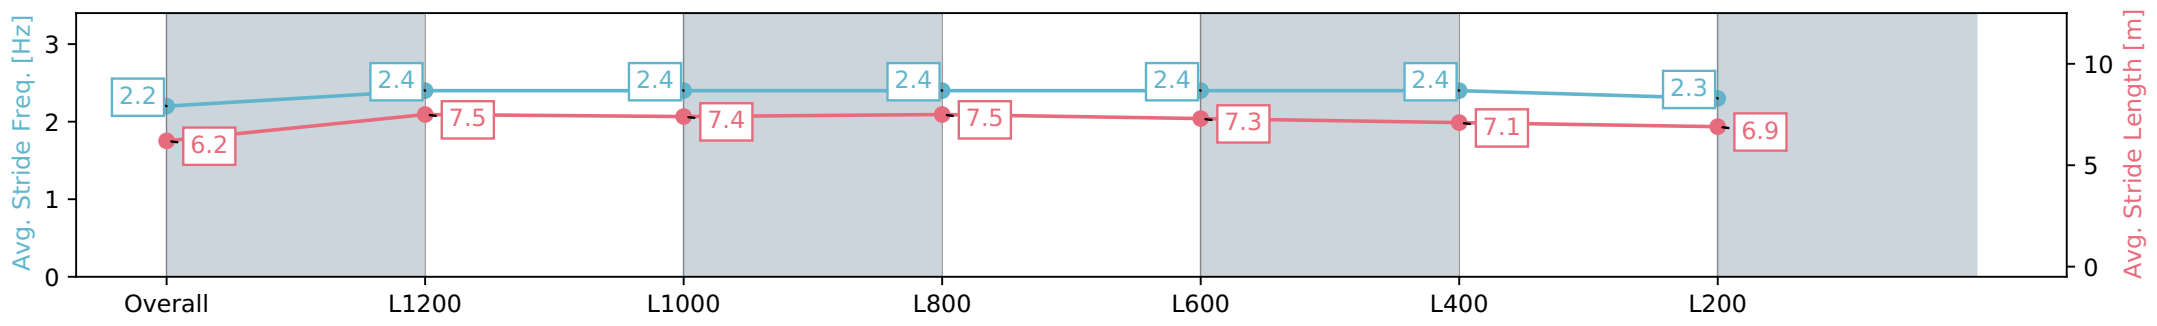

Morphettville Parks SA - Professional  
 Race 7: PFD Food Services Handicap - 1400m  
 03 February 2024 - 4:42PM  
 Track Rating: Good 3, Weather: Fine, Rail Position: True

Section	Overall	L1200	L1000	L800	L600	L400	L200
Section Times	1:24.14 [5] (0:14.26)	1:09.88 [5] (0:10.97)	0:58.91 [5] (0:11.20)	0:47.71 [6] (0:11.33)	0:36.38 [6] (0:11.53)	0:24.85 [7] (0:11.93)	0:12.92 [8] (0:12.92)
Average Speed [km/h]	50.5	65.7	64.6	63.7	62.5	60.5	55.7
Top Speed [km/h]	64.5	66.1	65.9	65.4	65.7	62.0	59.4
Avg. Dist. to Rail [m]	1.5	1.3	1.4	1.2	0.6	0.4	0.6
Avg. Stride Freq. [Hz]	2.2	2.4	2.4	2.4	2.4	2.4	2.3
Avg. Stride Length [m]	6.2	7.5	7.4	7.5	7.3	7.1	6.9