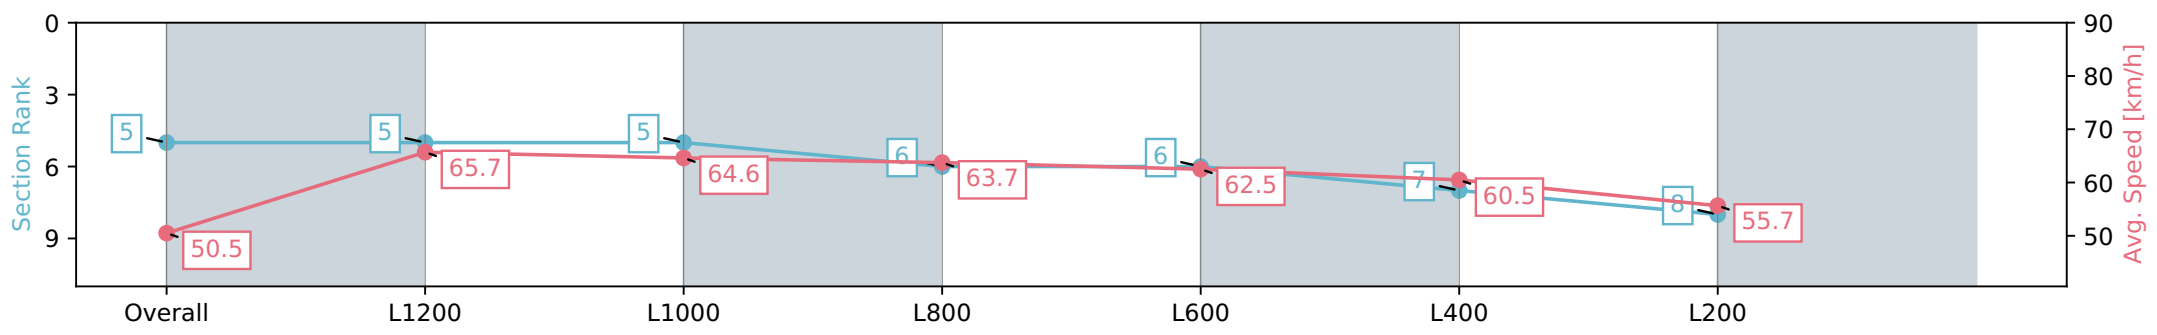

Horse/Jockey Name	SUPREME THUNDER
Finish Rank	5
Fastest Section Time (Section)	0:10.97 (L1200)
Top Speed [km/h] (Section)	66.1 (L1200)
Race State	Finished

Morphettville Parks SA - Professional
Race 7: PFD Food Services Handicap - 1400m
03 February 2024 - 4:42PM
Track Rating: Good 3, Weather: Fine, Rail Position: True

Section	Overall	L1200	L1000	L800	L600	L400	L200
Section Times	1:24.14 [5] (0:14.26)	1:09.88 [5] (0:10.97)	0:58.91 [5] (0:11.20)	0:47.71 [6] (0:11.33)	0:36.38 [6] (0:11.53)	0:24.85 [7] (0:11.93)	0:12.92 [8] (0:12.92)
Average Speed [km/h]	50.5	65.7	64.6	63.7	62.5	60.5	55.7
Top Speed [km/h]	64.5	66.1	65.9	65.4	65.7	62.0	59.4
Avg. Dist. to Rail [m]	1.5	1.3	1.4	1.2	0.6	0.4	0.6
Avg. Stride Freq. [Hz]	2.2	2.4	2.4	2.4	2.4	2.4	2.3
Avg. Stride Length [m]	6.2	7.5	7.4	7.5	7.3	7.1	6.9

- [ ] Ranking at each section and finish
- -:-:- No data available at this section
- NA No data available