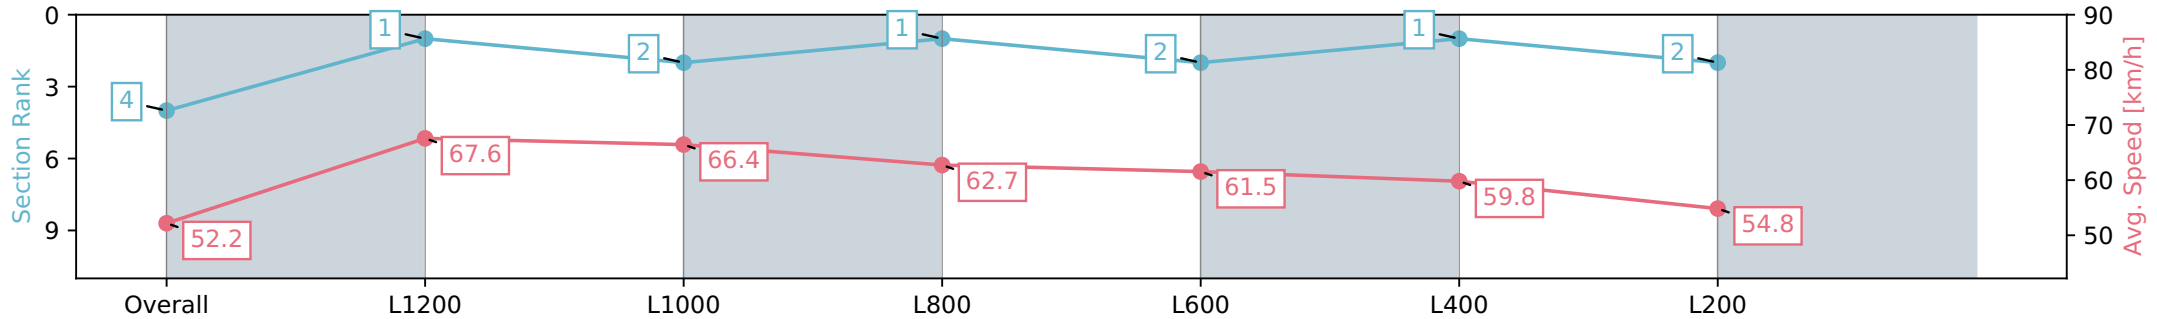

Horse/Jockey Name	MAVETTE
Finish Rank	4
Fastest Section Time (Section)	0:10.65 (L1200)
Top Speed [km/h] (Section)	69.1 (L1000)
Race State	Finished

Morphettville Parks SA - Professional
Race 7: PFD Food Services Handicap - 1400m
03 February 2024 - 4:42PM
Track Rating: Good 3, Weather: Fine, Rail Position: True

Section	Overall	L1200	L1000	L800	L600	L400	L200
Section Times	1:23.90 [4] (0:13.82)	1:10.08 [1] (0:10.65)	0:59.43 [2] (0:10.99)	0:48.44 [1] (0:11.50)	0:36.94 [2] (0:11.72)	0:25.22 [1] (0:12.06)	0:13.16 [2] (0:13.16)
Average Speed [km/h]	52.2	67.6	66.4	62.7	61.5	59.8	54.8
Top Speed [km/h]	67.7	68.1	69.1	64.4	62.6	61.6	58.6
Avg. Dist. to Rail [m]	4.5	2.8	2.5	1.3	0.6	1.8	2.1
Avg. Stride Freq. [Hz]	2.3	2.5	2.4	2.3	2.3	2.3	2.3
Avg. Stride Length [m]	6.3	7.4	7.6	7.5	7.4	7.1	6.7

[ ] Ranking at each section and finish
-:-:- No data available at this section
NA No data available