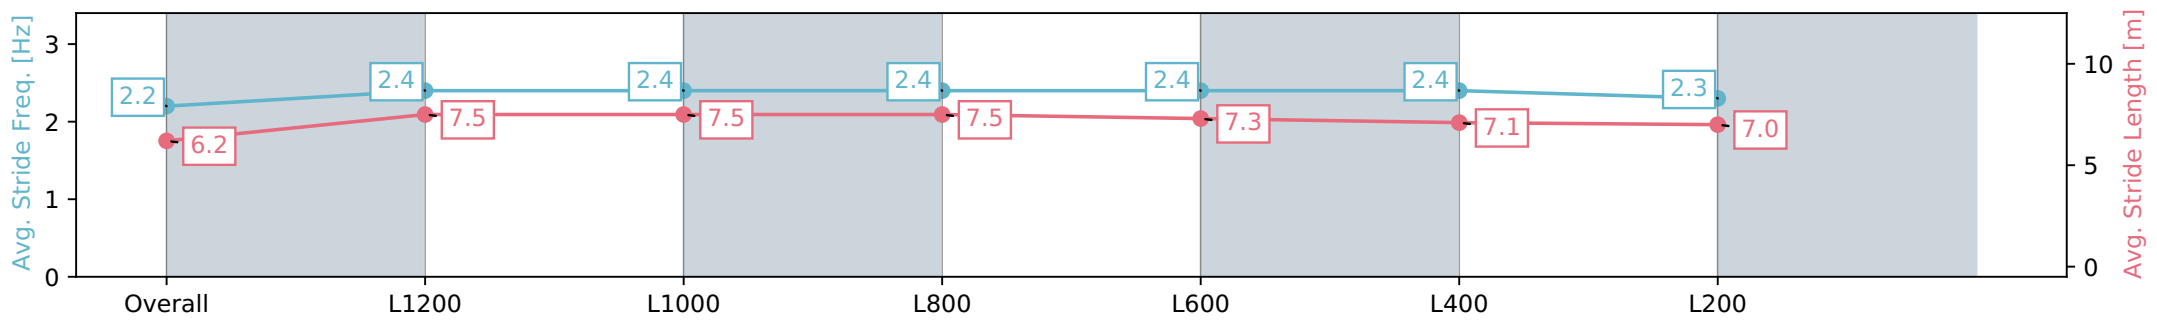

Horse/Jockey Name	SAN LUCIDO
Finish Rank	3
Fastest Section Time (Section)	0:10.98 (L1200)
Top Speed [km/h] (Section)	67.8 (L1200)
Race State	Finished

Morphettville Parks SA - Professional
Race 7: PFD Food Services Handicap - 1400m
03 February 2024 - 4:42PM
Track Rating: Good 3, Weather: Fine, Rail Position: True

Section	Overall	L1200	L1000	L800	L600	L400	L200
Section Times	1:23.59 [3] (0:14.56)	1:09.02 [7] (0:10.98)	0:58.04 [7] (0:11.11)	0:46.93 [7] (0:11.25)	0:35.68 [7] (0:11.37)	0:24.31 [6] (0:11.84)	0:12.47 [6] (0:12.47)
Average Speed [km/h]	49.4	65.6	65.6	64.4	64.3	61.4	57.7
Top Speed [km/h]	63.1	67.8	66.5	66.5	65.2	64.4	61.1
Avg. Dist. to Rail [m]	4.8	2.2	2.2	2.7	3.0	5.6	7.3
Avg. Stride Freq. [Hz]	2.2	2.4	2.4	2.4	2.4	2.4	2.3
Avg. Stride Length [m]	6.2	7.5	7.5	7.5	7.3	7.1	7.0

[ ] Ranking at each section and finish
-:-:- No data available at this section
NA No data available