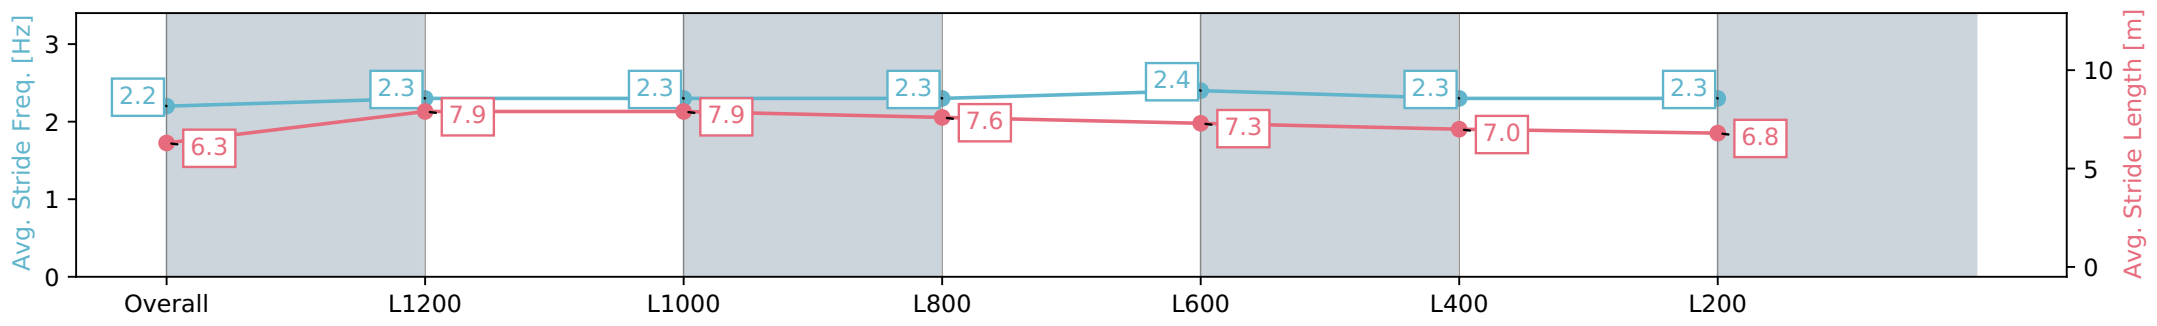

[ ] Ranking at each section and finish  
 -:-:- No data available at this section  
 NA No data available

Horse/Jockey Name	RUNSIR
Finish Rank	7
Fastest Section Time (Section)	0:10.90 (L1200)
Top Speed [km/h] (Section)	67.1 (L1200)
Race State	Finished

Morphettville Parks SA - Professional  
 Race 7: PFD Food Services Handicap - 1400m  
 03 February 2024 - 4:42PM  
 Track Rating: Good 3, Weather: Fine, Rail Position: True

Section	Overall	L1200	L1000	L800	L600	L400	L200
Section Times	1:24.19 [7] (0:14.34)	1:09.85 [6] (0:10.90)	0:58.95 [6] (0:11.14)	0:47.81 [5] (0:11.28)	0:36.53 [5] (0:11.57)	0:24.95 [5] (0:11.90)	0:13.05 [7] (0:13.05)
Average Speed [km/h]	50.2	66.1	65.9	64.5	64.1	61.5	55.1
Top Speed [km/h]	65.8	67.1	67.1	65.6	65.0	63.1	58.8
Avg. Dist. to Rail [m]	1.9	1.6	3.7	5.2	5.1	7.2	10.1
Avg. Stride Freq. [Hz]	2.2	2.3	2.3	2.3	2.4	2.3	2.3
Avg. Stride Length [m]	6.3	7.9	7.9	7.6	7.3	7.0	6.8