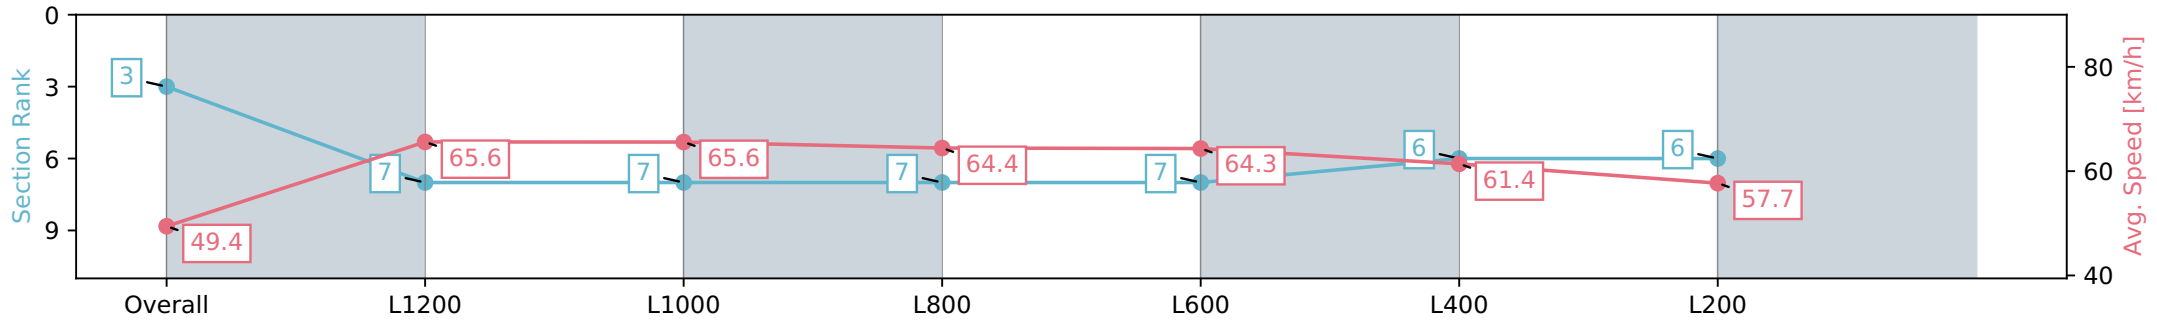

Horse/Jockey Name	SAN LUCIDO
Finish Rank	3
Fastest Section Time (Section)	0:10.98 (L1200)
Top Speed [km/h] (Section)	67.8 (L1200)
Race State	Finished

Morphettville Parks SA - Professional
Race 7: PFD Food Services Handicap - 1400m
03 February 2024 - 4:42PM
Track Rating: Good 3, Weather: Fine, Rail Position: True

Section	Overall	L1200	L1000	L800	L600	L400	L200
Section Times	1:23.59 [3] (0:14.56)	1:09.02 [7] (0:10.98)	0:58.04 [7] (0:11.11)	0:46.93 [7] (0:11.25)	0:35.68 [7] (0:11.37)	0:24.31 [6] (0:11.84)	0:12.47 [6] (0:12.47)
Average Speed [km/h]	49.4	65.6	65.6	64.4	64.3	61.4	57.7
Top Speed [km/h]	63.1	67.8	66.5	66.5	65.2	64.4	61.1
Avg. Dist. to Rail [m]	4.8	2.2	2.2	2.7	3.0	5.6	7.3
Avg. Stride Freq. [Hz]	2.2	2.4	2.4	2.4	2.4	2.4	2.3
Avg. Stride Length [m]	6.2	7.5	7.5	7.5	7.3	7.1	7.0

[ ] Ranking at each section and finish
-:-:- No data available at this section
NA No data available