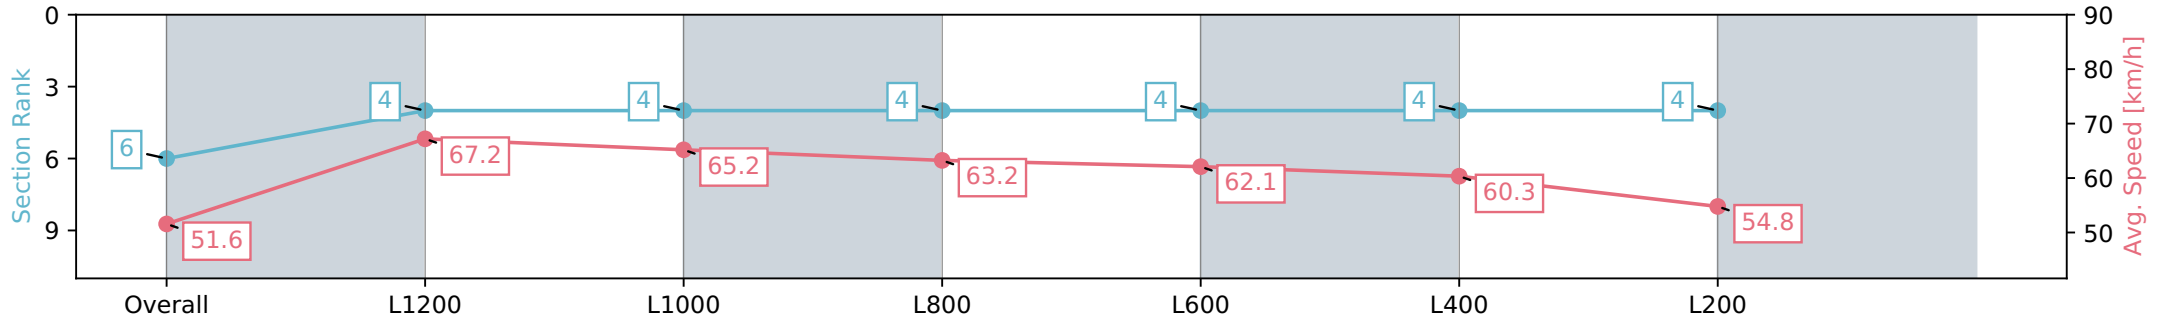

Morphettville Parks SA - Professional  
 Race 7: PFD Food Services Handicap - 1400m  
 03 February 2024 - 4:42PM  
 Track Rating: Good 3, Weather: Fine, Rail Position: True

Section	Overall	L1200	L1000	L800	L600	L400	L200
Section Times	1:24.16 [6] (0:13.98)	1:10.18 [4] (0:10.72)	0:59.46 [4] (0:11.17)	0:48.29 [4] (0:11.43)	0:36.86 [4] (0:11.74)	0:25.12 [4] (0:11.97)	0:13.15 [4] (0:13.15)
Average Speed [km/h]	51.6	67.2	65.2	63.2	62.1	60.3	54.8
Top Speed [km/h]	66.7	68.0	66.3	64.8	63.2	62.0	58.2
Avg. Dist. to Rail [m]	4.1	1.9	2.2	2.0	1.8	3.1	5.1
Avg. Stride Freq. [Hz]	2.2	2.3	2.2	2.2	2.2	2.2	2.2
Avg. Stride Length [m]	6.4	8.1	8.0	8.0	7.8	7.5	7.1