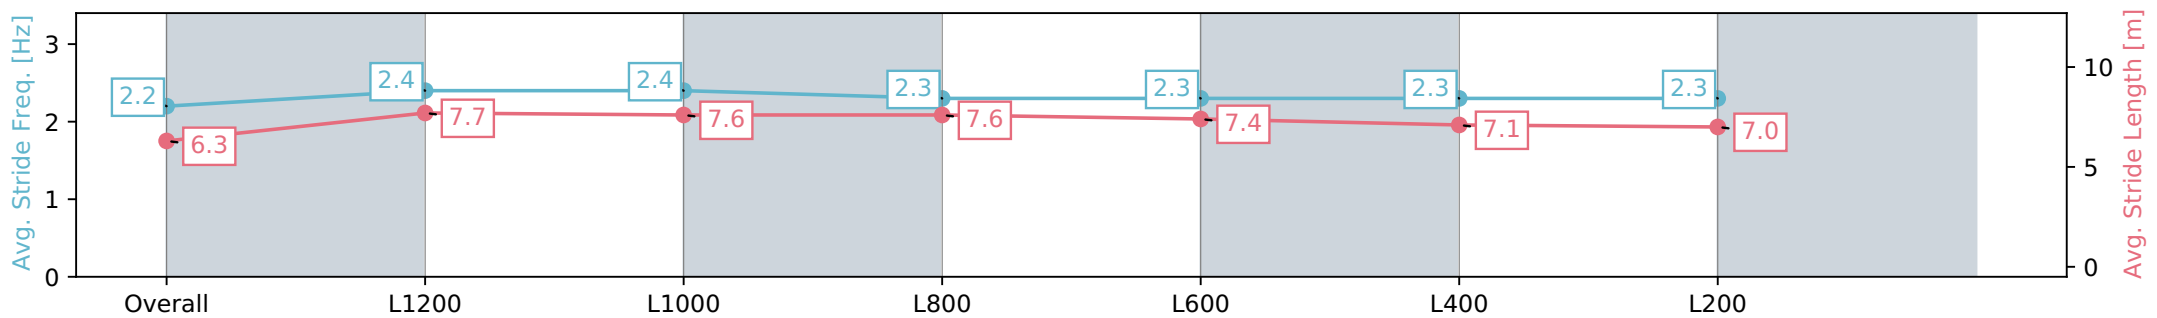

Section	Overall	L1200	L1000	L800	L600	L400	L200
Section Times	1:23.35 [1] (0:13.84)	1:09.51 [2] (0:10.61)	0:58.90 [1] (0:11.02)	0:47.88 [2] (0:11.46)	0:36.42 [1] (0:11.76)	0:24.66 [2] (0:11.86)	0:12.80 [1] (0:12.80)
Average Speed [km/h]	52.0	67.8	66.5	63.5	62.5	61.2	56.4
Top Speed [km/h]	65.3	68.8	68.2	64.3	63.0	62.9	59.9
Avg. Dist. to Rail [m]	6.1	3.1	3.6	4.5	3.7	4.8	5.8
Avg. Stride Freq. [Hz]	2.2	2.4	2.4	2.3	2.3	2.3	2.3
Avg. Stride Length [m]	6.3	7.7	7.6	7.6	7.4	7.1	7.0