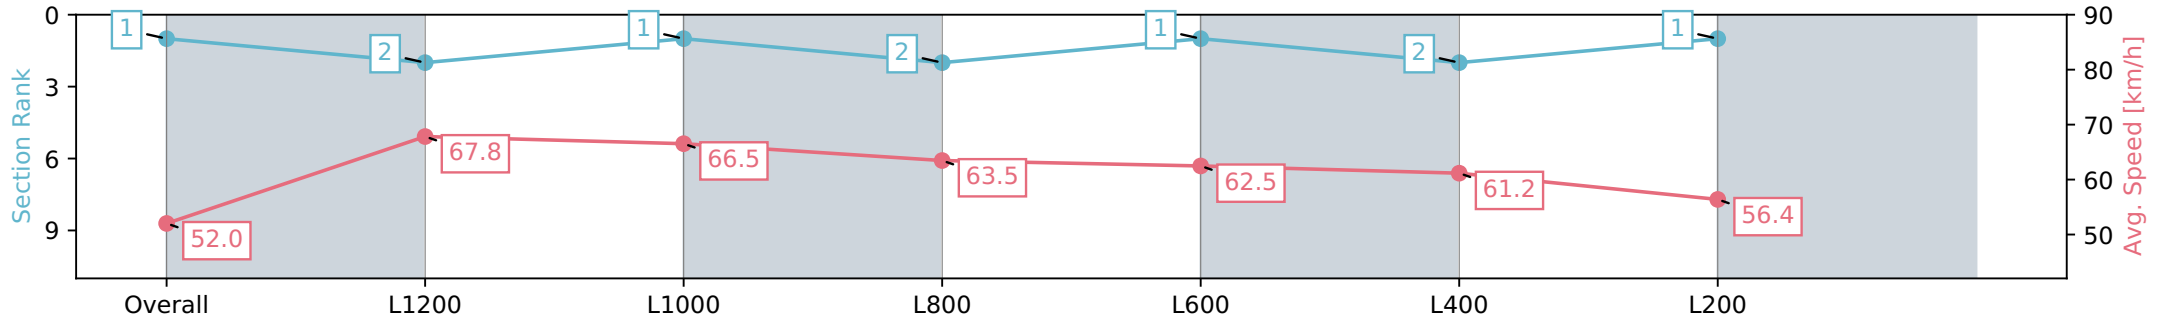

Section	Overall	L1200	L1000	L800	L600	L400	L200
Section Times	1:23.35 [1] (0:13.84)	1:09.51 [2] (0:10.61)	0:58.90 [1] (0:11.02)	0:47.88 [2] (0:11.46)	0:36.42 [1] (0:11.76)	0:24.66 [2] (0:11.86)	0:12.80 [1] (0:12.80)
Average Speed [km/h]	52.0	67.8	66.5	63.5	62.5	61.2	56.4
Top Speed [km/h]	65.3	68.8	68.2	64.3	63.0	62.9	59.9
Avg. Dist. to Rail [m]	6.1	3.1	3.6	4.5	3.7	4.8	5.8
Avg. Stride Freq. [Hz]	2.2	2.4	2.4	2.3	2.3	2.3	2.3
Avg. Stride Length [m]	6.3	7.7	7.6	7.6	7.4	7.1	7.0