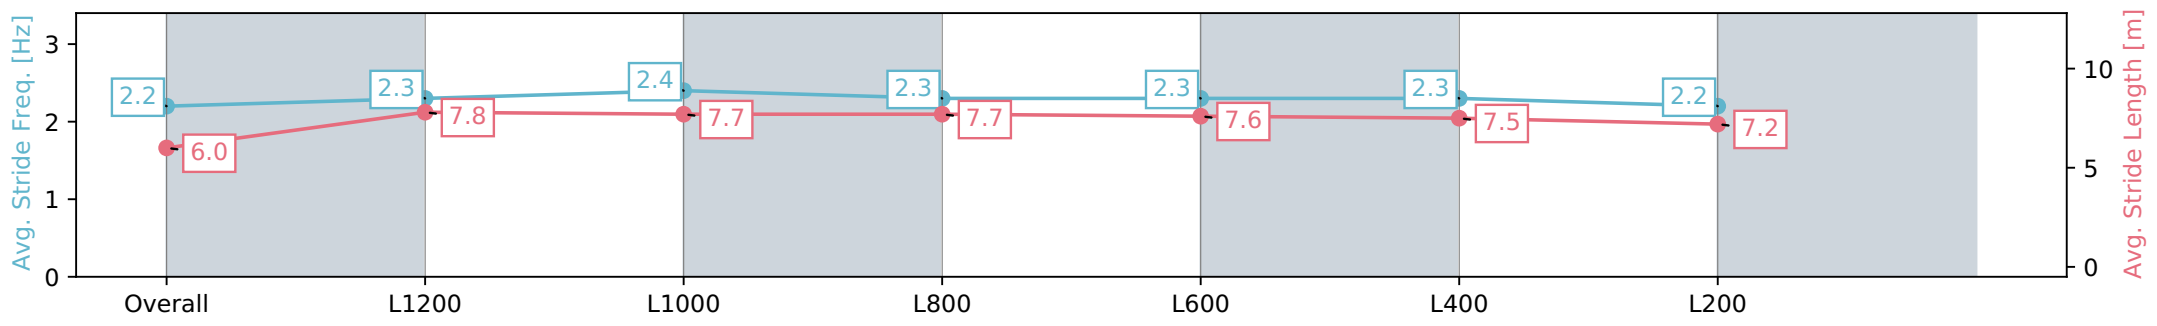

Horse/Jockey Name	L'I'L HANK
Finish Rank	2
Fastest Section Time (Section)	0:10.91 (L1200)
Top Speed [km/h] (Section)	68.7 (L1200)
Race State	Finished

Morphettville Parks SA - Professional
Race 7: PFD Food Services Handicap - 1400m
03 February 2024 - 4:42PM
Track Rating: Good 3, Weather: Fine, Rail Position: True

Section	Overall	L1200	L1000	L800	L600	L400	L200
Section Times	1:23.54 [2] (0:14.84)	1:08.70 [8] (0:10.91)	0:57.79 [8] (0:10.98)	0:46.81 [8] (0:11.26)	0:35.55 [8] (0:11.33)	0:24.22 [8] (0:11.78)	0:12.44 [5] (0:12.44)
Average Speed [km/h]	48.7	66.1	66.0	63.9	63.6	61.4	57.9
Top Speed [km/h]	62.2	68.7	67.8	65.0	64.7	63.1	60.5
Avg. Dist. to Rail [m]	5.1	1.9	1.5	1.0	0.4	2.2	3.6
Avg. Stride Freq. [Hz]	2.2	2.3	2.4	2.3	2.3	2.3	2.2
Avg. Stride Length [m]	6.0	7.8	7.7	7.7	7.6	7.5	7.2

[ ] Ranking at each section and finish
-:-:- No data available at this section
NA No data available