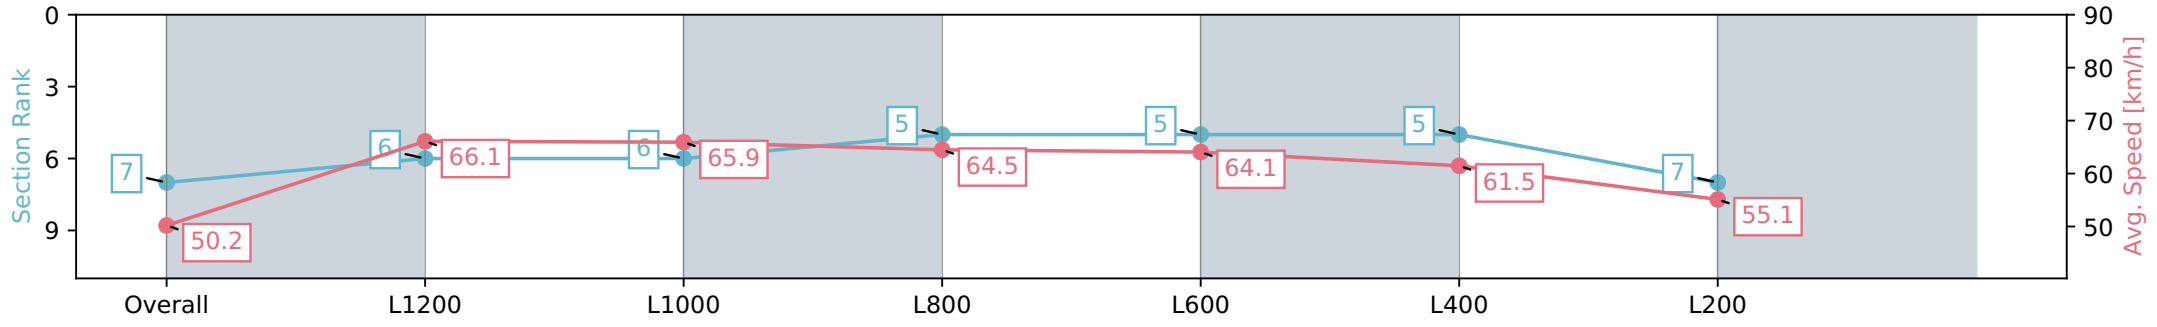

[ ] Ranking at each section and finish  
 -:-:- No data available at this section  
 NA No data available

Horse/Jockey Name	RUNSIR
Finish Rank	7
Fastest Section Time (Section)	0:10.90 (L1200)
Top Speed [km/h] (Section)	67.1 (L1200)
Race State	Finished

Morphettville Parks SA - Professional  
 Race 7: PFD Food Services Handicap - 1400m  
 03 February 2024 - 4:42PM  
 Track Rating: Good 3, Weather: Fine, Rail Position: True

Section	Overall	L1200	L1000	L800	L600	L400	L200
Section Times	1:24.19 [7] (0:14.34)	1:09.85 [6] (0:10.90)	0:58.95 [6] (0:11.14)	0:47.81 [5] (0:11.28)	0:36.53 [5] (0:11.57)	0:24.95 [5] (0:11.90)	0:13.05 [7] (0:13.05)
Average Speed [km/h]	50.2	66.1	65.9	64.5	64.1	61.5	55.1
Top Speed [km/h]	65.8	67.1	67.1	65.6	65.0	63.1	58.8
Avg. Dist. to Rail [m]	1.9	1.6	3.7	5.2	5.1	7.2	10.1
Avg. Stride Freq. [Hz]	2.2	2.3	2.3	2.3	2.4	2.3	2.3
Avg. Stride Length [m]	6.3	7.9	7.9	7.6	7.3	7.0	6.8