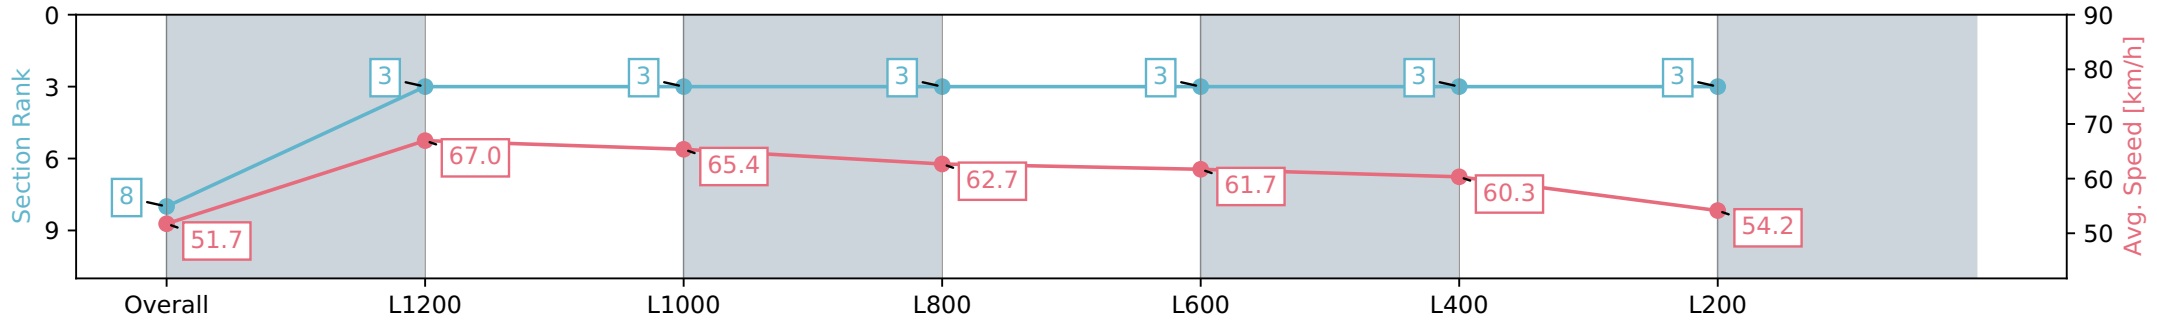

[ ] Ranking at each section and finish  
 -:-:- No data available at this section  
 NA No data available

Horse/Jockey Name	SNAPTOF
Finish Rank	8
Fastest Section Time (Section)	0:10.75 (L1200)
Top Speed [km/h] (Section)	67.9 (L1200)
Race State	Finished

Morphettville Parks SA - Professional  
 Race 7: PFD Food Services Handicap - 1400m  
 03 February 2024 - 4:42PM  
 Track Rating: Good 3, Weather: Fine, Rail Position: True

Section	Overall	L1200	L1000	L800	L600	L400	L200
Section Times	1:24.29 [8] (0:13.93)	1:10.36 [3] (0:10.75)	0:59.61 [3] (0:11.05)	0:48.56 [3] (0:11.51)	0:37.05 [3] (0:11.77)	0:25.28 [3] (0:11.96)	0:13.32 [3] (0:13.32)
Average Speed [km/h]	51.7	67.0	65.4	62.7	61.7	60.3	54.2
Top Speed [km/h]	65.9	67.9	67.7	63.8	62.7	62.1	58.0
Avg. Dist. to Rail [m]	2.1	0.6	0.5	1.1	1.5	2.5	4.4
Avg. Stride Freq. [Hz]	2.4	2.5	2.5	2.4	2.4	2.4	2.3
Avg. Stride Length [m]	6.0	7.4	7.4	7.3	7.1	6.9	6.5