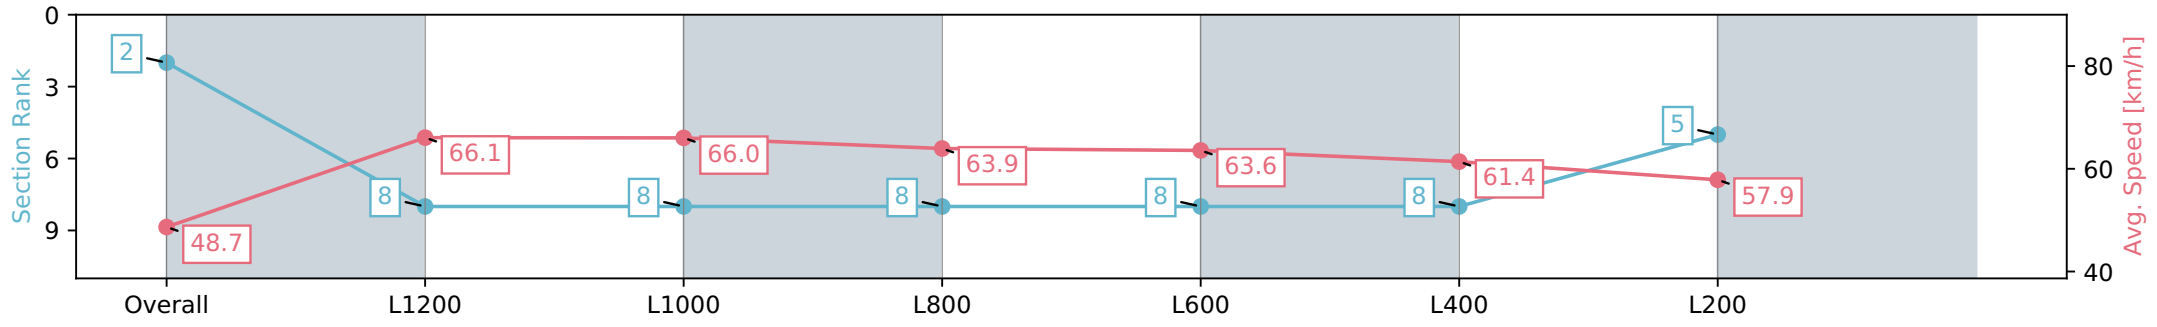

Horse/Jockey Name	L'I'L HANK
Finish Rank	2
Fastest Section Time (Section)	0:10.91 (L1200)
Top Speed [km/h] (Section)	68.7 (L1200)
Race State	Finished

Morphettville Parks SA - Professional
Race 7: PFD Food Services Handicap - 1400m
03 February 2024 - 4:42PM
Track Rating: Good 3, Weather: Fine, Rail Position: True

Section	Overall	L1200	L1000	L800	L600	L400	L200
Section Times	1:23.54 [2] (0:14.84)	1:08.70 [8] (0:10.91)	0:57.79 [8] (0:10.98)	0:46.81 [8] (0:11.26)	0:35.55 [8] (0:11.33)	0:24.22 [8] (0:11.78)	0:12.44 [5] (0:12.44)
Average Speed [km/h]	48.7	66.1	66.0	63.9	63.6	61.4	57.9
Top Speed [km/h]	62.2	68.7	67.8	65.0	64.7	63.1	60.5
Avg. Dist. to Rail [m]	5.1	1.9	1.5	1.0	0.4	2.2	3.6
Avg. Stride Freq. [Hz]	2.2	2.3	2.4	2.3	2.3	2.3	2.2
Avg. Stride Length [m]	6.0	7.8	7.7	7.7	7.6	7.5	7.2

[ ] Ranking at each section and finish
-:-:- No data available at this section
NA No data available