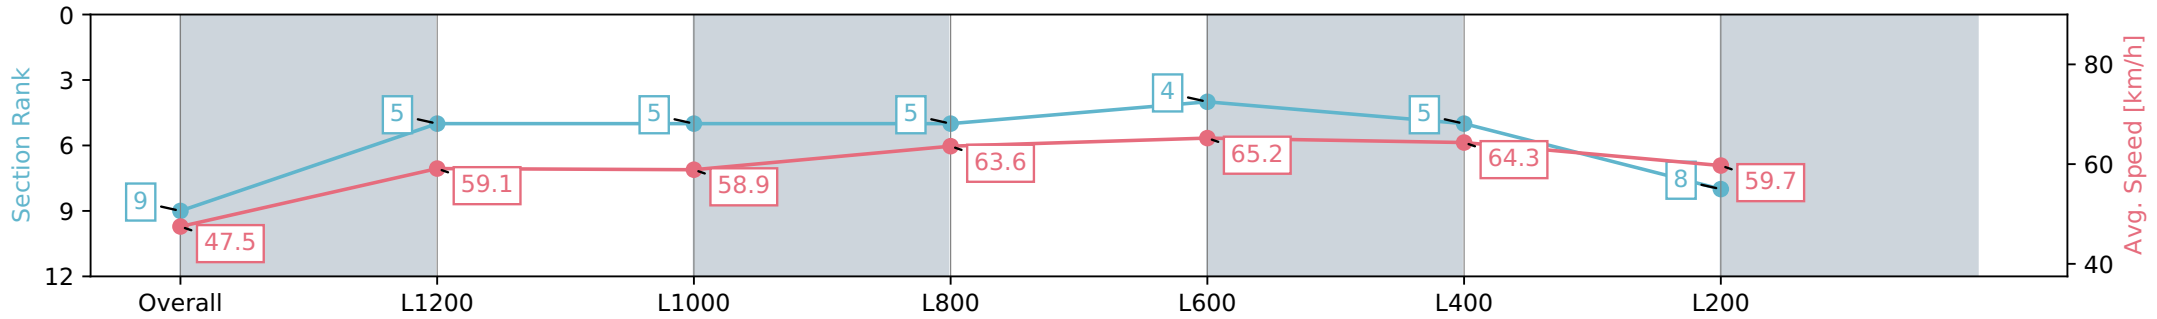

- [] Ranking at each section and finish
- :-:- No data available at this section
- NA No data available

| | |
|--------------------------------|----------------|
| Horse/Jockey Name | HAMSLETTE |
| Finish Rank | 9 |
| Fastest Section Time (Section) | 0:11.24 (L600) |
| Top Speed [km/h] (Section) | 66.4 (L600) |
| Race State | Finished |

Morphettville Parks SA - Professional

Race 6: Piper Heidsieck Handicap - 1400m

03 February 2024 - 4:02PM

Track Rating: Good 3, Weather: Fine, Rail Position: True

| Section | Overall | L1200 | L1000 | L800 | L600 | L400 | L200 |
|------------------------|--------------------------|--------------------------|--------------------------|--------------------------|--------------------------|--------------------------|--------------------------|
| Section Times | 1:25.77 [9] (0:15.18) | 1:10.59 [5] (0:12.20) | 0:58.39 [5] (0:12.39) | 0:46.00 [5] (0:11.38) | 0:34.62 [4] (0:11.24) | 0:23.38 [5] (0:11.31) | 0:12.07 [8] (0:12.07) |
| Average Speed [km/h] | 47.5 | 59.1 | 58.9 | 63.6 | 65.2 | 64.3 | 59.7 |
| Top Speed [km/h] | 58.9 | 59.7 | 60.2 | 65.0 | 66.4 | 65.7 | 63.7 |
| Avg. Dist. to Rail [m] | 6.6 | 3.1 | 2.7 | 2.6 | 3.2 | 4.7 | 6.3 |
| Avg. Stride Freq. [Hz] | 2.1 | 2.3 | 2.3 | 2.3 | 2.4 | 2.4 | 2.3 |
| Avg. Stride Length [m] | 6.2 | 7.3 | 7.3 | 7.6 | 7.5 | 7.4 | 7.2 |

- [] Ranking at each section and finish
- :-:- No data available at this section
- NA No data available