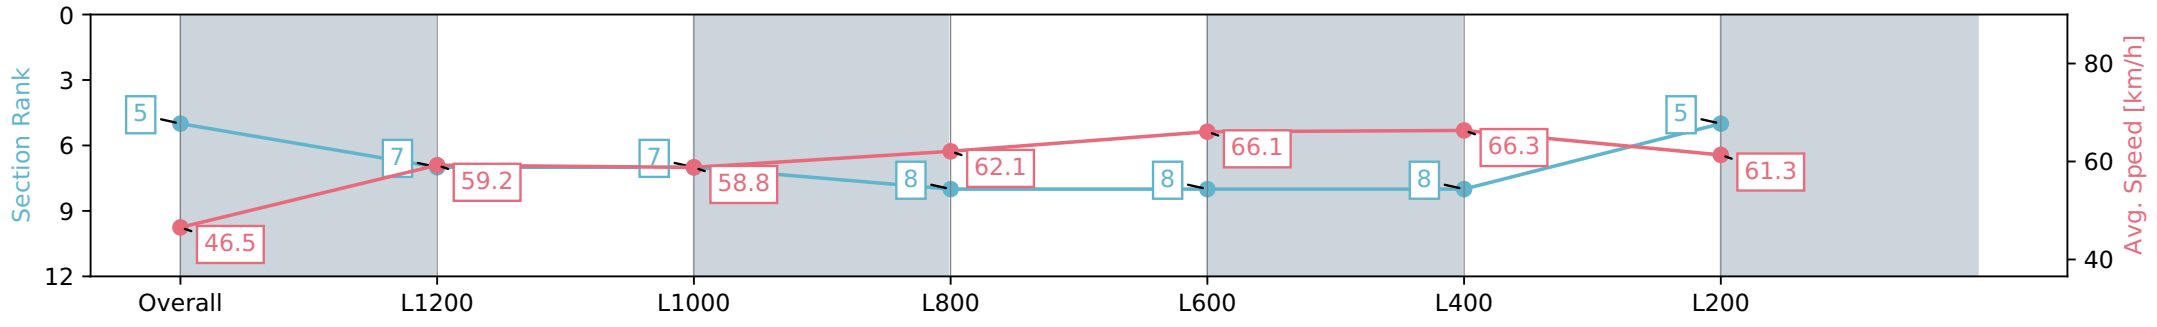

Morphettville Parks SA - Professional

Race 6: Piper Heidsieck Handicap - 1400m

03 February 2024 - 4:02PM

Track Rating: Good 3, Weather: Fine, Rail Position: True

| Section | Overall | L1200 | L1000 | L800 | L600 | L400 | L200 |
|------------------------|--------------------------|--------------------------|--------------------------|--------------------------|--------------------------|--------------------------|--------------------------|
| Section Times | 1:25.25 [5] (0:15.47) | 1:09.78 [7] (0:12.15) | 0:57.63 [7] (0:12.31) | 0:45.32 [8] (0:11.64) | 0:33.68 [8] (0:11.04) | 0:22.64 [8] (0:10.91) | 0:11.73 [5] (0:11.73) |
| Average Speed [km/h] | 46.5 | 59.2 | 58.8 | 62.1 | 66.1 | 66.3 | 61.3 |
| Top Speed [km/h] | 58.2 | 60.2 | 61.7 | 64.3 | 66.7 | 67.2 | 64.9 |
| Avg. Dist. to Rail [m] | 1.8 | 0.6 | 1.0 | 1.5 | 2.2 | 2.3 | 2.8 |
| Avg. Stride Freq. [Hz] | 2.1 | 2.2 | 2.2 | 2.2 | 2.3 | 2.4 | 2.3 |
| Avg. Stride Length [m] | 6.0 | 7.4 | 7.3 | 7.4 | 7.5 | 7.7 | 7.5 |