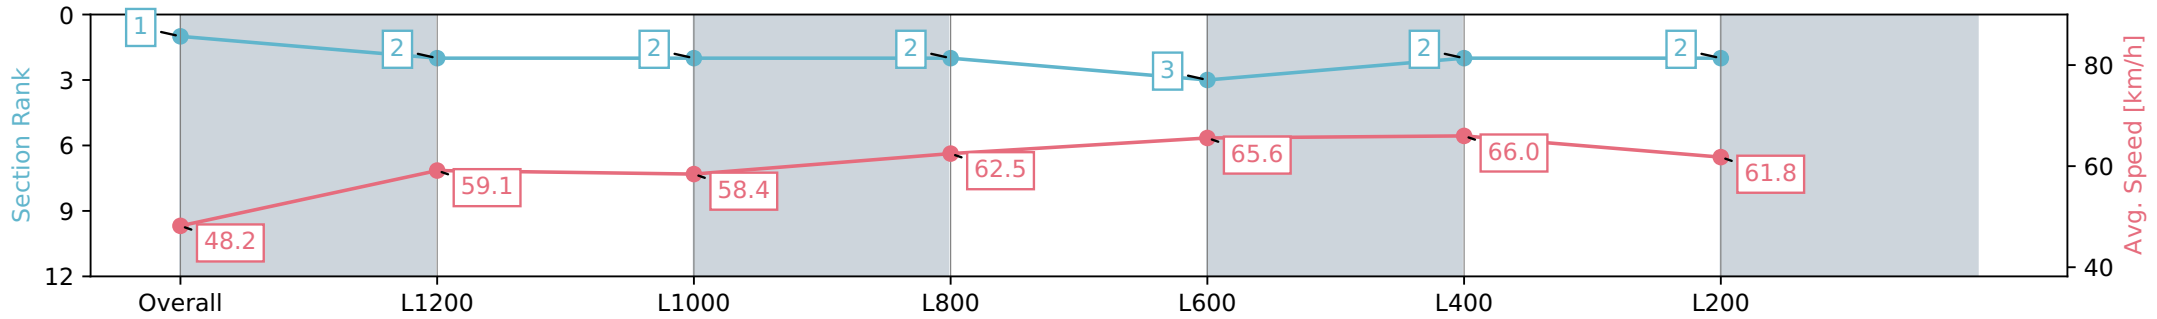

Morphettville Parks SA - Professional

Race 6: Piper Heidsieck Handicap - 1400m

03 February 2024 - 4:02PM

Track Rating: Good 3, Weather: Fine, Rail Position: True

| Section | Overall | L1200 | L1000 | L800 | L600 | L400 | L200 |
|------------------------|--------------------------|--------------------------|--------------------------|--------------------------|--------------------------|--------------------------|--------------------------|
| Section Times | 1:24.74 [1] (0:14.94) | 1:09.80 [2] (0:12.19) | 0:57.61 [2] (0:12.37) | 0:45.24 [2] (0:11.55) | 0:33.69 [3] (0:11.03) | 0:22.66 [2] (0:10.99) | 0:11.67 [2] (0:11.67) |
| Average Speed [km/h] | 48.2 | 59.1 | 58.4 | 62.5 | 65.6 | 66.0 | 61.8 |
| Top Speed [km/h] | 59.5 | 60.1 | 59.0 | 64.8 | 67.2 | 66.7 | 65.9 |
| Avg. Dist. to Rail [m] | 3.4 | 1.8 | 1.1 | 0.8 | 1.0 | 3.1 | 3.5 |
| Avg. Stride Freq. [Hz] | 2.1 | 2.2 | 2.2 | 2.3 | 2.3 | 2.4 | 2.3 |
| Avg. Stride Length [m] | 6.3 | 7.4 | 7.3 | 7.7 | 7.7 | 7.6 | 7.4 |