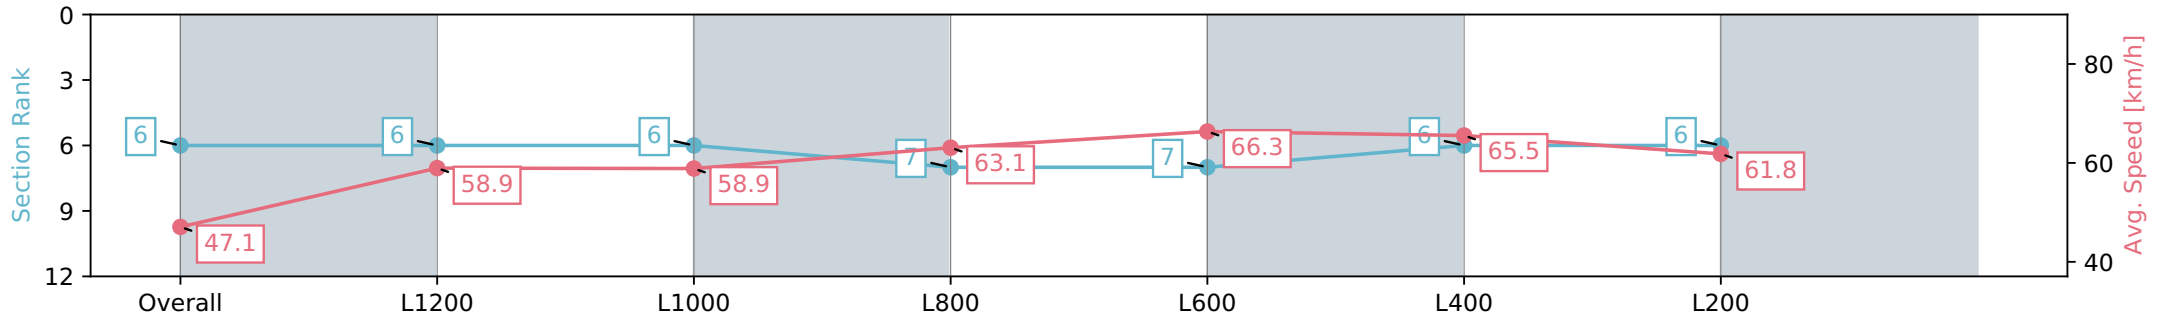

Morphettville Parks SA - Professional

Race 6: Piper Heidsieck Handicap - 1400m

03 February 2024 - 4:02PM

Track Rating: Good 3, Weather: Fine, Rail Position: True

| Section | Overall | L1200 | L1000 | L800 | L600 | L400 | L200 |
|------------------------|--------------------------|--------------------------|--------------------------|--------------------------|--------------------------|--------------------------|--------------------------|
| Section Times | 1:25.27 [6] (0:15.32) | 1:09.95 [6] (0:12.21) | 0:57.74 [6] (0:12.38) | 0:45.36 [7] (0:11.50) | 0:33.86 [7] (0:11.10) | 0:22.76 [6] (0:11.10) | 0:11.66 [6] (0:11.66) |
| Average Speed [km/h] | 47.1 | 58.9 | 58.9 | 63.1 | 66.3 | 65.5 | 61.8 |
| Top Speed [km/h] | 57.6 | 59.7 | 59.8 | 64.8 | 67.7 | 66.6 | 65.8 |
| Avg. Dist. to Rail [m] | 4.7 | 2.3 | 2.4 | 3.0 | 3.9 | 6.1 | 8.6 |
| Avg. Stride Freq. [Hz] | 2.1 | 2.3 | 2.3 | 2.3 | 2.4 | 2.5 | 2.4 |
| Avg. Stride Length [m] | 6.0 | 6.9 | 7.0 | 7.2 | 7.5 | 7.3 | 7.2 |