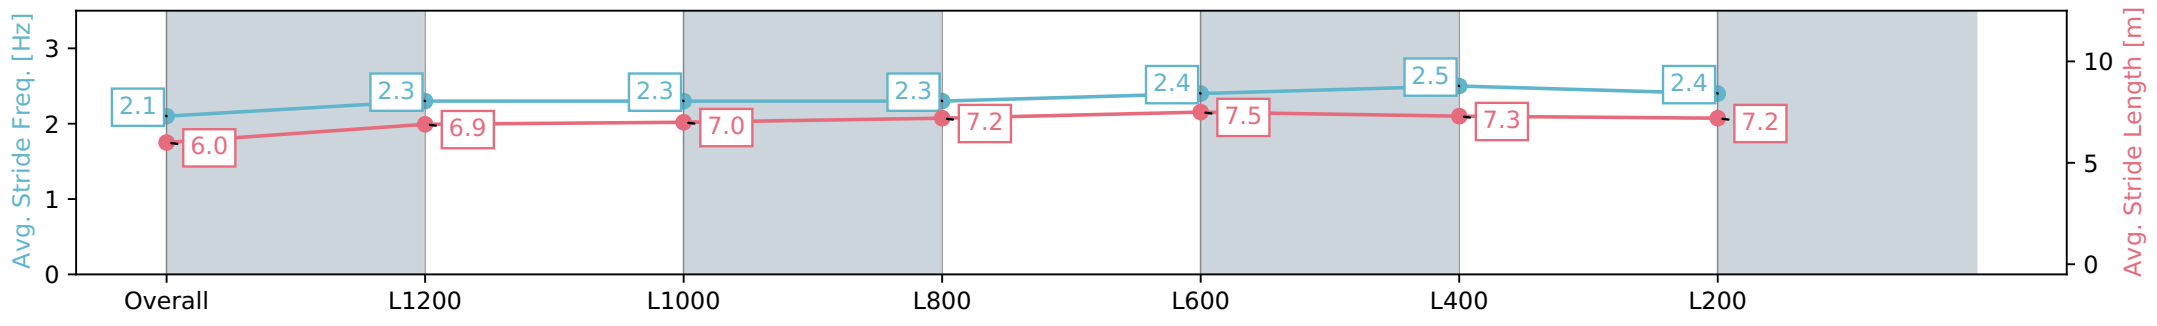

Morphettville Parks SA - Professional

Race 6: Piper Heidsieck Handicap - 1400m

03 February 2024 - 4:02PM

Track Rating: Good 3, Weather: Fine, Rail Position: True

| Section | Overall | L1200 | L1000 | L800 | L600 | L400 | L200 |
|------------------------|--------------------------|--------------------------|--------------------------|--------------------------|--------------------------|--------------------------|--------------------------|
| Section Times | 1:25.27 [6] (0:15.32) | 1:09.95 [6] (0:12.21) | 0:57.74 [6] (0:12.38) | 0:45.36 [7] (0:11.50) | 0:33.86 [7] (0:11.10) | 0:22.76 [6] (0:11.10) | 0:11.66 [6] (0:11.66) |
| Average Speed [km/h] | 47.1 | 58.9 | 58.9 | 63.1 | 66.3 | 65.5 | 61.8 |
| Top Speed [km/h] | 57.6 | 59.7 | 59.8 | 64.8 | 67.7 | 66.6 | 65.8 |
| Avg. Dist. to Rail [m] | 4.7 | 2.3 | 2.4 | 3.0 | 3.9 | 6.1 | 8.6 |
| Avg. Stride Freq. [Hz] | 2.1 | 2.3 | 2.3 | 2.3 | 2.4 | 2.5 | 2.4 |
| Avg. Stride Length [m] | 6.0 | 6.9 | 7.0 | 7.2 | 7.5 | 7.3 | 7.2 |