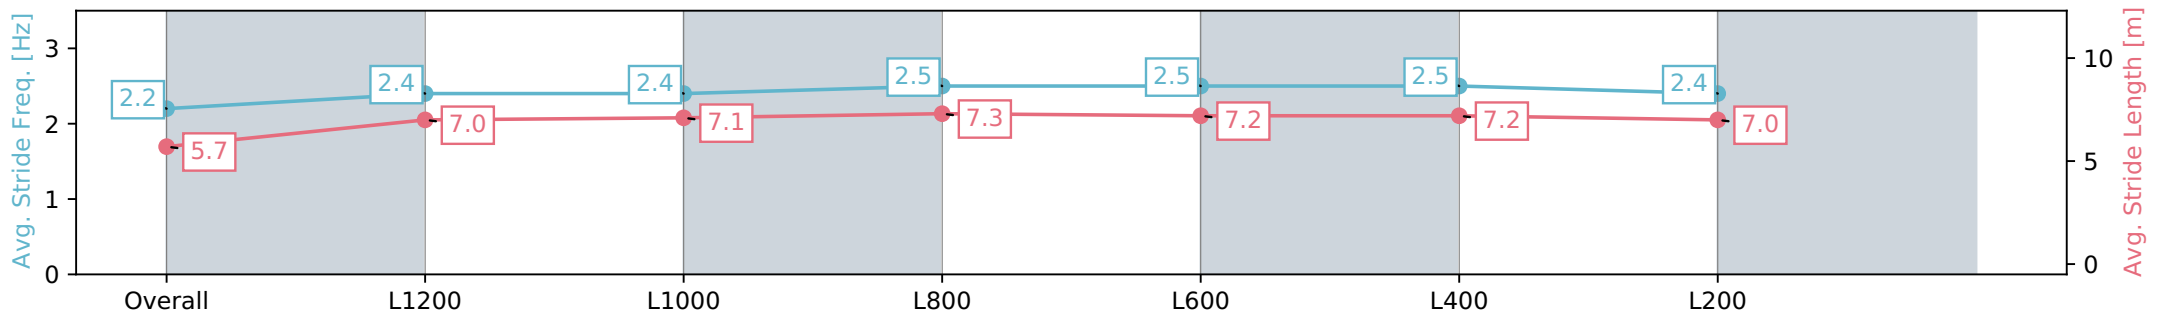

Morphettville Parks SA - Professional

Race 6: Piper Heidsieck Handicap - 1400m

03 February 2024 - 4:02PM

Track Rating: Good 3, Weather: Fine, Rail Position: True

| Section | Overall | L1200 | L1000 | L800 | L600 | L400 | L200 |
|------------------------|--------------------------|--------------------------|--------------------------|--------------------------|--------------------------|--------------------------|--------------------------|
| Section Times | 1:25.21 [4] (0:15.56) | 1:09.64 [8] (0:12.14) | 0:57.50 [8] (0:12.07) | 0:45.43 [6] (0:11.19) | 0:34.24 [2] (0:11.20) | 0:23.04 [3] (0:11.13) | 0:11.91 [3] (0:11.91) |
| Average Speed [km/h] | 46.3 | 59.3 | 60.2 | 65.0 | 65.7 | 65.4 | 60.5 |
| Top Speed [km/h] | 58.8 | 59.9 | 62.6 | 66.3 | 66.2 | 66.3 | 63.5 |
| Avg. Dist. to Rail [m] | 4.9 | 2.4 | 2.1 | 4.2 | 3.7 | 5.3 | 7.2 |
| Avg. Stride Freq. [Hz] | 2.2 | 2.4 | 2.4 | 2.5 | 2.5 | 2.5 | 2.4 |
| Avg. Stride Length [m] | 5.7 | 7.0 | 7.1 | 7.3 | 7.2 | 7.2 | 7.0 |