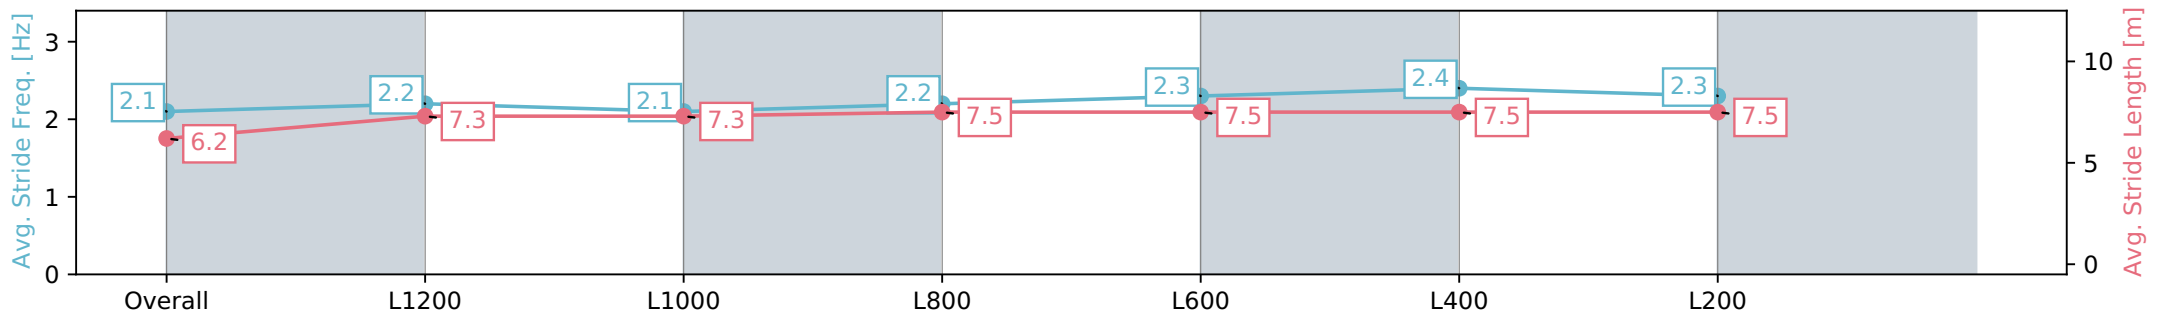

Morphettville Parks SA - Professional

Race 6: Piper Heidsieck Handicap - 1400m

03 February 2024 - 4:02PM

Track Rating: Good 3, Weather: Fine, Rail Position: True

| Section | Overall | L1200 | L1000 | L800 | L600 | L400 | L200 |
|------------------------|--------------------------|--------------------------|--------------------------|--------------------------|--------------------------|--------------------------|--------------------------|
| Section Times | 1:25.47 [7] (0:14.98) | 1:10.49 [3] (0:12.20) | 0:58.29 [3] (0:12.49) | 0:45.80 [4] (0:11.65) | 0:34.15 [6] (0:11.22) | 0:22.93 [7] (0:11.13) | 0:11.80 [7] (0:11.80) |
| Average Speed [km/h] | 48.0 | 59.1 | 58.0 | 61.9 | 64.5 | 65.0 | 61.0 |
| Top Speed [km/h] | 58.5 | 59.7 | 58.9 | 63.6 | 65.2 | 65.5 | 63.9 |
| Avg. Dist. to Rail [m] | 1.3 | 1.1 | 1.3 | 1.1 | 1.2 | 1.3 | 1.4 |
| Avg. Stride Freq. [Hz] | 2.1 | 2.2 | 2.1 | 2.2 | 2.3 | 2.4 | 2.3 |
| Avg. Stride Length [m] | 6.2 | 7.3 | 7.3 | 7.5 | 7.5 | 7.5 | 7.5 |

- [] Ranking at each section and finish
- :-:- No data available at this section
- NA No data available

| | |
|--------------------------------|----------------|
| Horse/Jockey Name | TURF DECISION |
| Finish Rank | 8 |
| Fastest Section Time (Section) | 0:11.09 (L600) |
| Top Speed [km/h] (Section) | 66.9 (L600) |
| Race State | Finished |