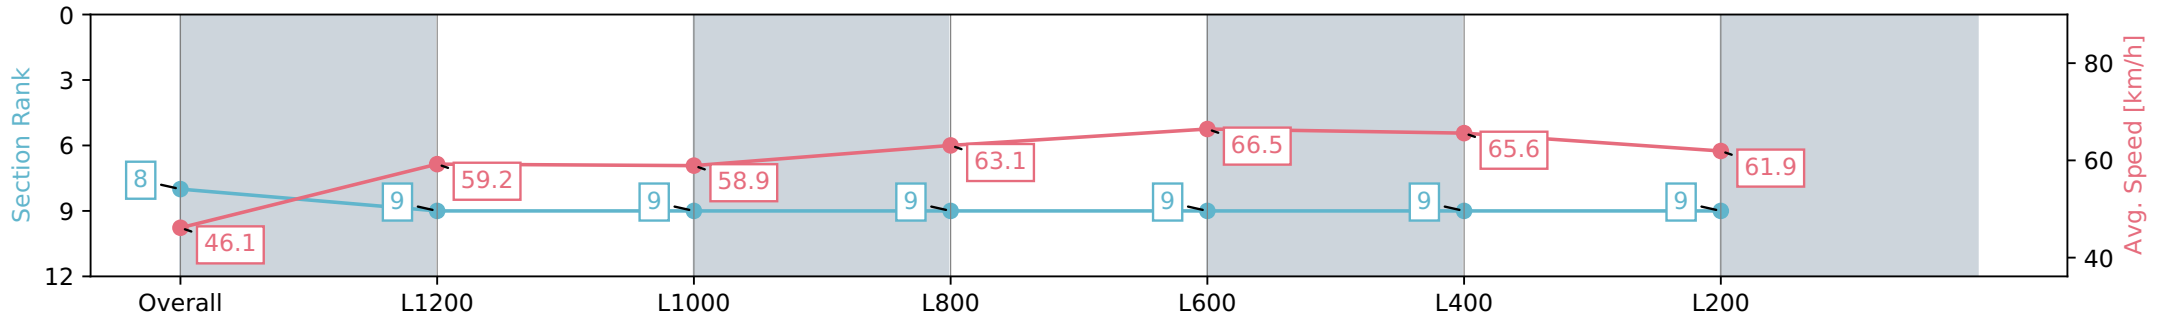

Morphettville Parks SA - Professional

Race 6: Piper Heidsieck Handicap - 1400m

03 February 2024 - 4:02PM

Track Rating: Good 3, Weather: Fine, Rail Position: True

| Section | Overall | L1200 | L1000 | L800 | L600 | L400 | L200 |
|------------------------|--------------------------|--------------------------|--------------------------|--------------------------|--------------------------|--------------------------|--------------------------|
| Section Times | 1:25.52 [8] (0:15.61) | 1:09.91 [9] (0:12.17) | 0:57.74 [9] (0:12.38) | 0:45.36 [9] (0:11.50) | 0:33.86 [9] (0:11.09) | 0:22.77 [9] (0:11.16) | 0:11.61 [9] (0:11.61) |
| Average Speed [km/h] | 46.1 | 59.2 | 58.9 | 63.1 | 66.5 | 65.6 | 61.9 |
| Top Speed [km/h] | 58.9 | 59.8 | 61.1 | 65.5 | 66.9 | 66.7 | 64.9 |
| Avg. Dist. to Rail [m] | 3.6 | 2.2 | 2.6 | 3.2 | 4.0 | 8.8 | 10.4 |
| Avg. Stride Freq. [Hz] | 2.2 | 2.2 | 2.2 | 2.2 | 2.3 | 2.4 | 2.3 |
| Avg. Stride Length [m] | 5.9 | 7.5 | 7.4 | 7.8 | 7.9 | 7.6 | 7.6 |

- [] Ranking at each section and finish
- :-:- No data available at this section
- NA No data available

| | |
|--------------------------------|----------------|
| Horse/Jockey Name | HAMSLETTE |
| Finish Rank | 9 |
| Fastest Section Time (Section) | 0:11.24 (L600) |
| Top Speed [km/h] (Section) | 66.4 (L600) |
| Race State | Finished |