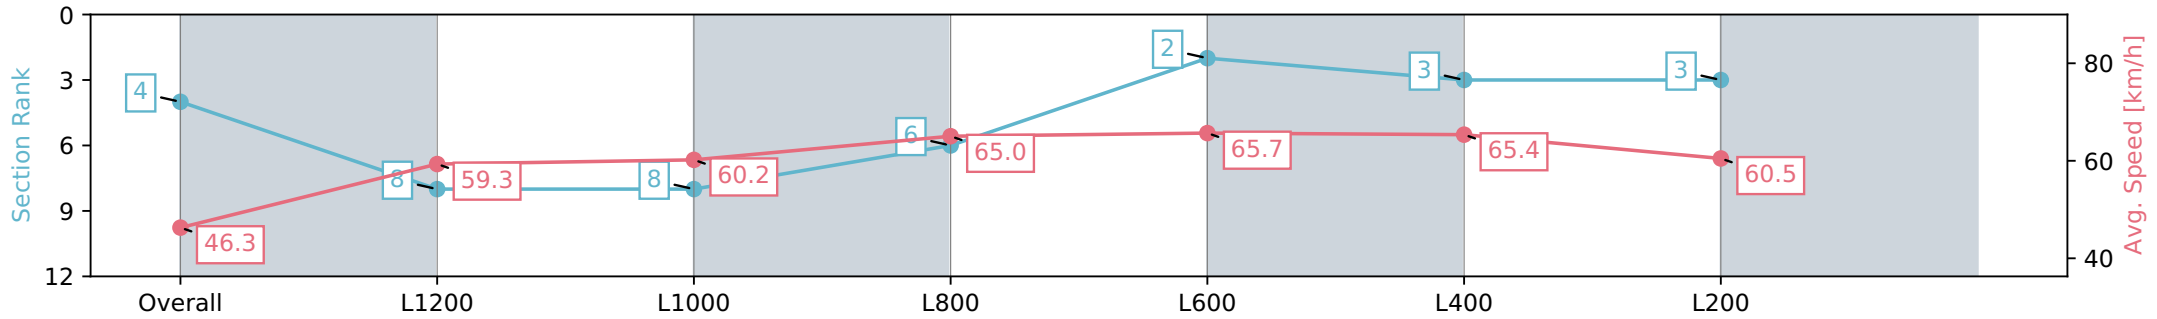

Morphettville Parks SA - Professional

Race 6: Piper Heidsieck Handicap - 1400m

03 February 2024 - 4:02PM

Track Rating: Good 3, Weather: Fine, Rail Position: True

| Section | Overall | L1200 | L1000 | L800 | L600 | L400 | L200 |
|------------------------|--------------------------|--------------------------|--------------------------|--------------------------|--------------------------|--------------------------|--------------------------|
| Section Times | 1:25.21 [4] (0:15.56) | 1:09.64 [8] (0:12.14) | 0:57.50 [8] (0:12.07) | 0:45.43 [6] (0:11.19) | 0:34.24 [2] (0:11.20) | 0:23.04 [3] (0:11.13) | 0:11.91 [3] (0:11.91) |
| Average Speed [km/h] | 46.3 | 59.3 | 60.2 | 65.0 | 65.7 | 65.4 | 60.5 |
| Top Speed [km/h] | 58.8 | 59.9 | 62.6 | 66.3 | 66.2 | 66.3 | 63.5 |
| Avg. Dist. to Rail [m] | 4.9 | 2.4 | 2.1 | 4.2 | 3.7 | 5.3 | 7.2 |
| Avg. Stride Freq. [Hz] | 2.2 | 2.4 | 2.4 | 2.5 | 2.5 | 2.5 | 2.4 |
| Avg. Stride Length [m] | 5.7 | 7.0 | 7.1 | 7.3 | 7.2 | 7.2 | 7.0 |