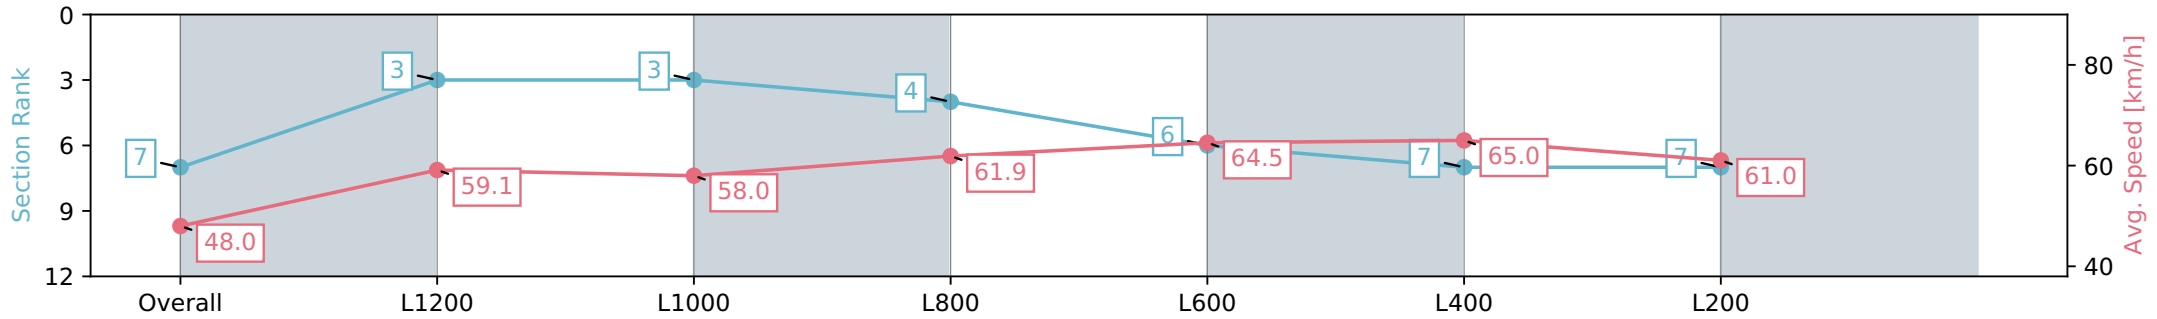

Morphettville Parks SA - Professional

Race 6: Piper Heidsieck Handicap - 1400m

03 February 2024 - 4:02PM

Track Rating: Good 3, Weather: Fine, Rail Position: True

| Section | Overall | L1200 | L1000 | L800 | L600 | L400 | L200 |
|------------------------|--------------------------|--------------------------|--------------------------|--------------------------|--------------------------|--------------------------|--------------------------|
| Section Times | 1:25.47 [7] (0:14.98) | 1:10.49 [3] (0:12.20) | 0:58.29 [3] (0:12.49) | 0:45.80 [4] (0:11.65) | 0:34.15 [6] (0:11.22) | 0:22.93 [7] (0:11.13) | 0:11.80 [7] (0:11.80) |
| Average Speed [km/h] | 48.0 | 59.1 | 58.0 | 61.9 | 64.5 | 65.0 | 61.0 |
| Top Speed [km/h] | 58.5 | 59.7 | 58.9 | 63.6 | 65.2 | 65.5 | 63.9 |
| Avg. Dist. to Rail [m] | 1.3 | 1.1 | 1.3 | 1.1 | 1.2 | 1.3 | 1.4 |
| Avg. Stride Freq. [Hz] | 2.1 | 2.2 | 2.1 | 2.2 | 2.3 | 2.4 | 2.3 |
| Avg. Stride Length [m] | 6.2 | 7.3 | 7.3 | 7.5 | 7.5 | 7.5 | 7.5 |

- [] Ranking at each section and finish
- :-:- No data available at this section
- NA No data available

| | |
|--------------------------------|----------------|
| Horse/Jockey Name | TURF DECISION |
| Finish Rank | 8 |
| Fastest Section Time (Section) | 0:11.09 (L600) |
| Top Speed [km/h] (Section) | 66.9 (L600) |
| Race State | Finished |