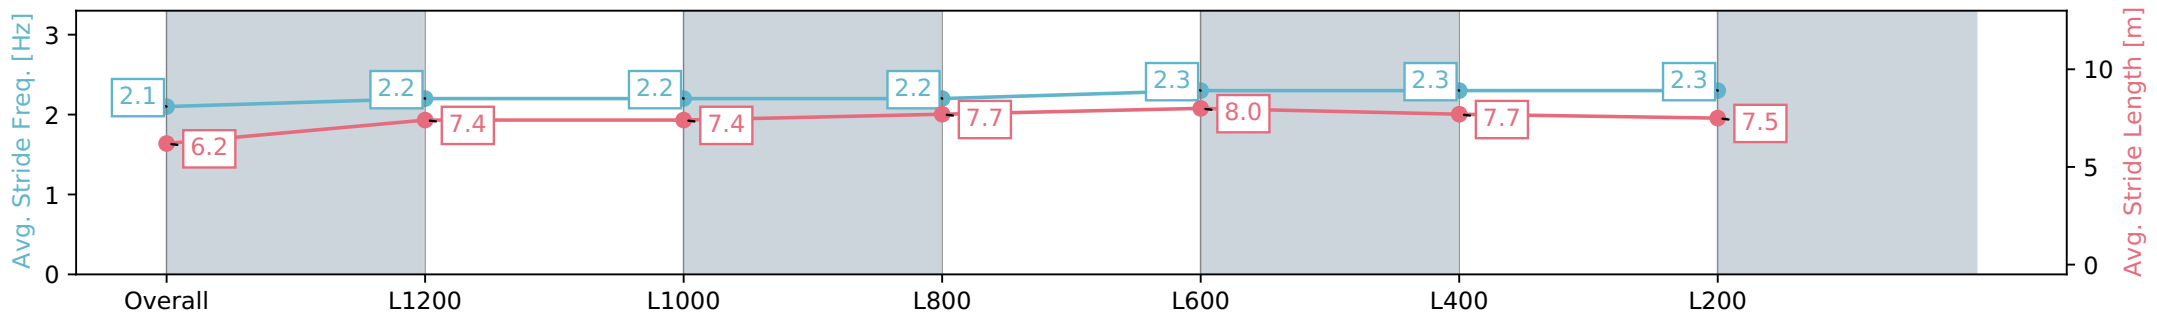

Morphettville Parks SA - Professional

Race 6: Piper Heidsieck Handicap - 1400m

03 February 2024 - 4:02PM

Track Rating: Good 3, Weather: Fine, Rail Position: True

| Section | Overall | L1200 | L1000 | L800 | L600 | L400 | L200 |
|------------------------|--------------------------|--------------------------|--------------------------|--------------------------|--------------------------|--------------------------|--------------------------|
| Section Times | 1:24.81 [3] (0:15.11) | 1:09.70 [4] (0:12.18) | 0:57.52 [4] (0:12.35) | 0:45.17 [3] (0:11.59) | 0:33.58 [5] (0:11.06) | 0:22.52 [4] (0:11.14) | 0:11.38 [4] (0:11.38) |
| Average Speed [km/h] | 47.7 | 59.1 | 58.7 | 62.4 | 66.2 | 65.2 | 63.2 |
| Top Speed [km/h] | 58.7 | 60.1 | 59.7 | 64.6 | 66.7 | 66.4 | 66.0 |
| Avg. Dist. to Rail [m] | 2.5 | 1.7 | 1.5 | 1.6 | 3.0 | 4.1 | 4.6 |
| Avg. Stride Freq. [Hz] | 2.1 | 2.2 | 2.2 | 2.2 | 2.3 | 2.3 | 2.3 |
| Avg. Stride Length [m] | 6.2 | 7.4 | 7.4 | 7.4 | 8.0 | 7.7 | 7.5 |