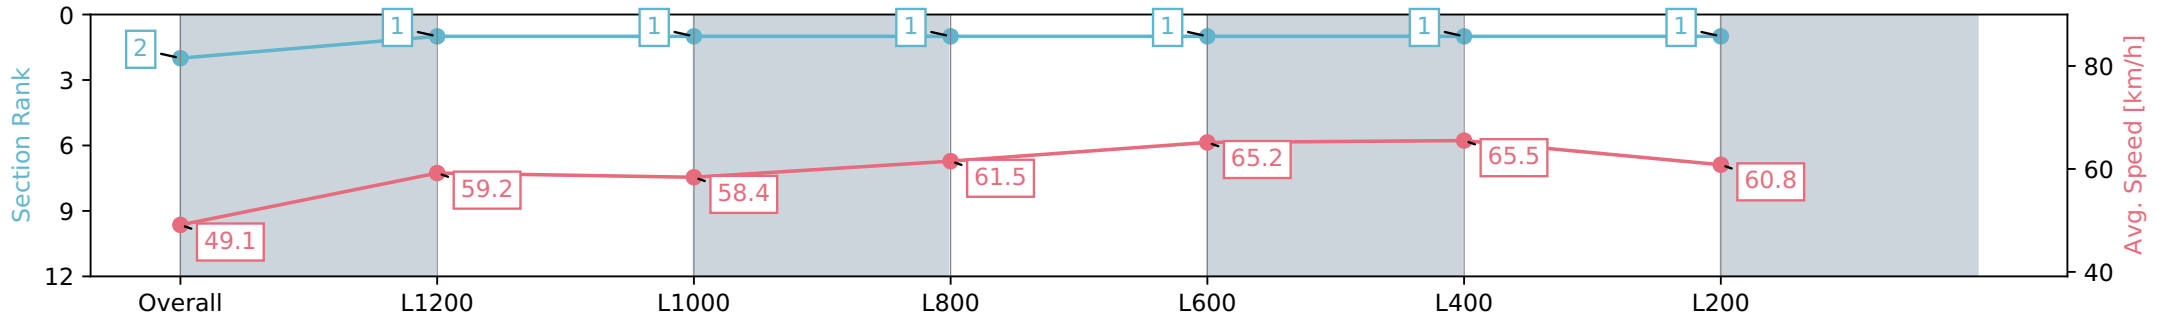

Morphettville Parks SA - Professional

Race 6: Piper Heidsieck Handicap - 1400m

03 February 2024 - 4:02PM

Track Rating: Good 3, Weather: Fine, Rail Position: True

| Section | Overall | L1200 | L1000 | L800 | L600 | L400 | L200 |
|------------------------|--------------------------|--------------------------|--------------------------|--------------------------|--------------------------|--------------------------|--------------------------|
| Section Times | 1:24.80 [2] (0:14.66) | 1:10.14 [1] (0:12.17) | 0:57.97 [1] (0:12.36) | 0:45.61 [1] (0:11.71) | 0:33.90 [1] (0:11.08) | 0:22.82 [1] (0:10.99) | 0:11.83 [1] (0:11.83) |
| Average Speed [km/h] | 49.1 | 59.2 | 58.4 | 61.5 | 65.2 | 65.5 | 60.8 |
| Top Speed [km/h] | 60.0 | 60.4 | 59.8 | 64.3 | 66.2 | 66.2 | 65.1 |
| Avg. Dist. to Rail [m] | 3.3 | 1.2 | 0.6 | 0.2 | 0.6 | 0.1 | 0.1 |
| Avg. Stride Freq. [Hz] | 2.1 | 2.1 | 2.1 | 2.2 | 2.3 | 2.3 | 2.3 |
| Avg. Stride Length [m] | 6.5 | 7.6 | 7.5 | 7.8 | 7.8 | 7.7 | 7.5 |