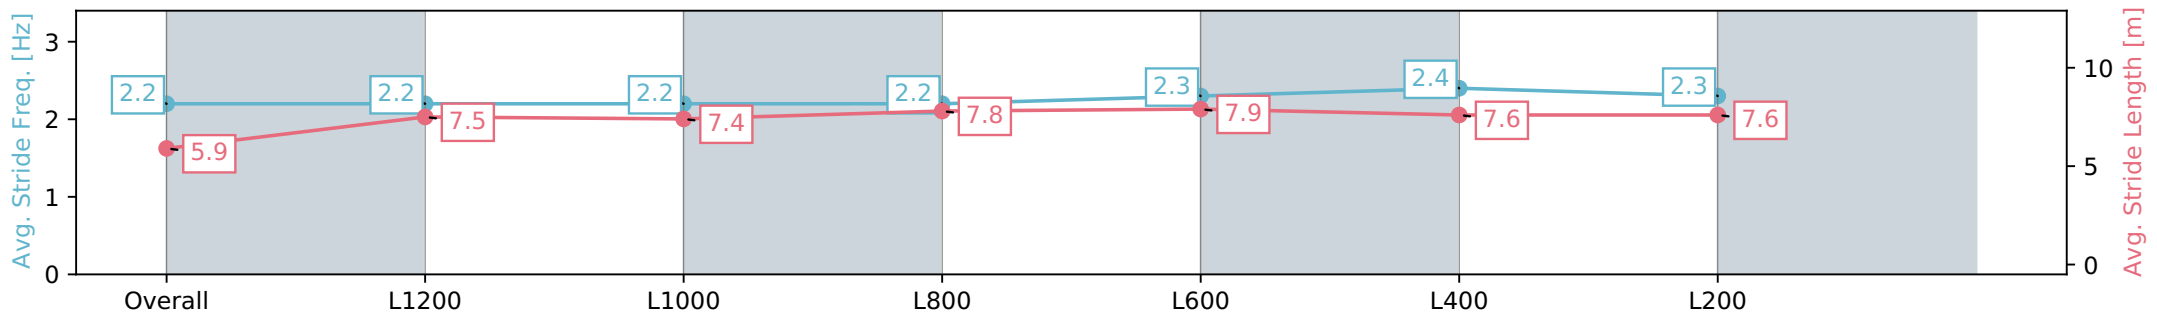

Morphettville Parks SA - Professional

Race 6: Piper Heidsieck Handicap - 1400m

03 February 2024 - 4:02PM

Track Rating: Good 3, Weather: Fine, Rail Position: True

| Section | Overall | L1200 | L1000 | L800 | L600 | L400 | L200 |
|------------------------|--------------------------|--------------------------|--------------------------|--------------------------|--------------------------|--------------------------|--------------------------|
| Section Times | 1:25.52 [8] (0:15.61) | 1:09.91 [9] (0:12.17) | 0:57.74 [9] (0:12.38) | 0:45.36 [9] (0:11.50) | 0:33.86 [9] (0:11.09) | 0:22.77 [9] (0:11.16) | 0:11.61 [9] (0:11.61) |
| Average Speed [km/h] | 46.1 | 59.2 | 58.9 | 63.1 | 66.5 | 65.6 | 61.9 |
| Top Speed [km/h] | 58.9 | 59.8 | 61.1 | 65.5 | 66.9 | 66.7 | 64.9 |
| Avg. Dist. to Rail [m] | 3.6 | 2.2 | 2.6 | 3.2 | 4.0 | 8.8 | 10.4 |
| Avg. Stride Freq. [Hz] | 2.2 | 2.2 | 2.2 | 2.2 | 2.3 | 2.4 | 2.3 |
| Avg. Stride Length [m] | 5.9 | 7.5 | 7.4 | 7.8 | 7.9 | 7.6 | 7.6 |

- [] Ranking at each section and finish
- :-:- No data available at this section
- NA No data available

| | |
|--------------------------------|----------------|
| Horse/Jockey Name | HAMSLETTE |
| Finish Rank | 9 |
| Fastest Section Time (Section) | 0:11.24 (L600) |
| Top Speed [km/h] (Section) | 66.4 (L600) |
| Race State | Finished |