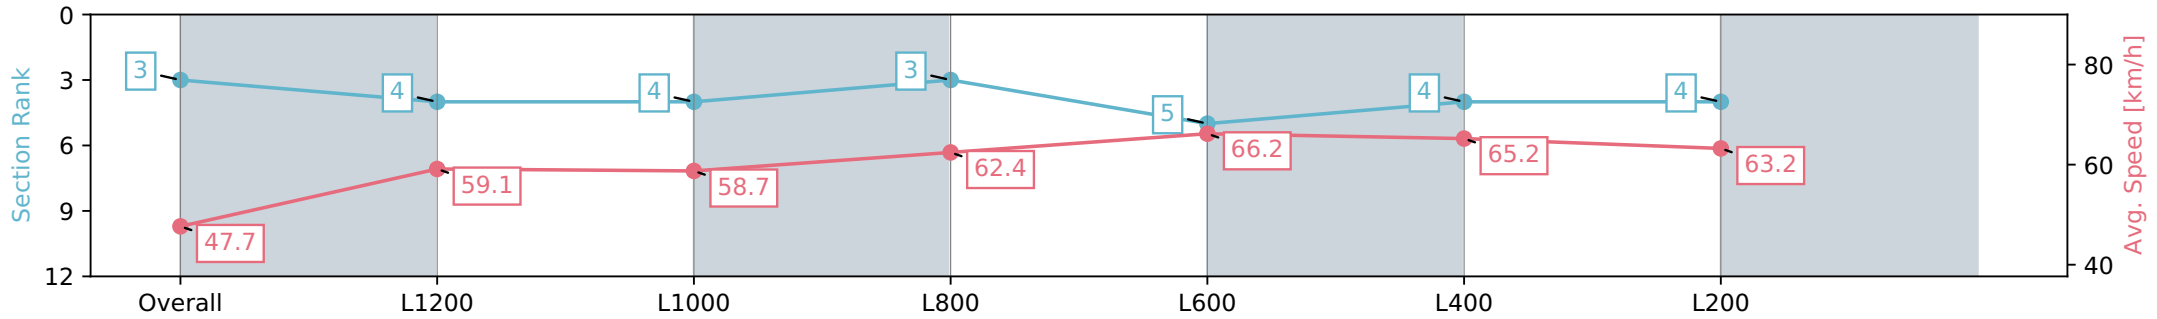

Morphettville Parks SA - Professional

Race 6: Piper Heidsieck Handicap - 1400m

03 February 2024 - 4:02PM

Track Rating: Good 3, Weather: Fine, Rail Position: True

| Section | Overall | L1200 | L1000 | L800 | L600 | L400 | L200 |
|------------------------|--------------------------|--------------------------|--------------------------|--------------------------|--------------------------|--------------------------|--------------------------|
| Section Times | 1:24.81 [3] (0:15.11) | 1:09.70 [4] (0:12.18) | 0:57.52 [4] (0:12.35) | 0:45.17 [3] (0:11.59) | 0:33.58 [5] (0:11.06) | 0:22.52 [4] (0:11.14) | 0:11.38 [4] (0:11.38) |
| Average Speed [km/h] | 47.7 | 59.1 | 58.7 | 62.4 | 66.2 | 65.2 | 63.2 |
| Top Speed [km/h] | 58.7 | 60.1 | 59.7 | 64.6 | 66.7 | 66.4 | 66.0 |
| Avg. Dist. to Rail [m] | 2.5 | 1.7 | 1.5 | 1.6 | 3.0 | 4.1 | 4.6 |
| Avg. Stride Freq. [Hz] | 2.1 | 2.2 | 2.2 | 2.2 | 2.3 | 2.3 | 2.3 |
| Avg. Stride Length [m] | 6.2 | 7.4 | 7.4 | 7.4 | 8.0 | 7.7 | 7.5 |