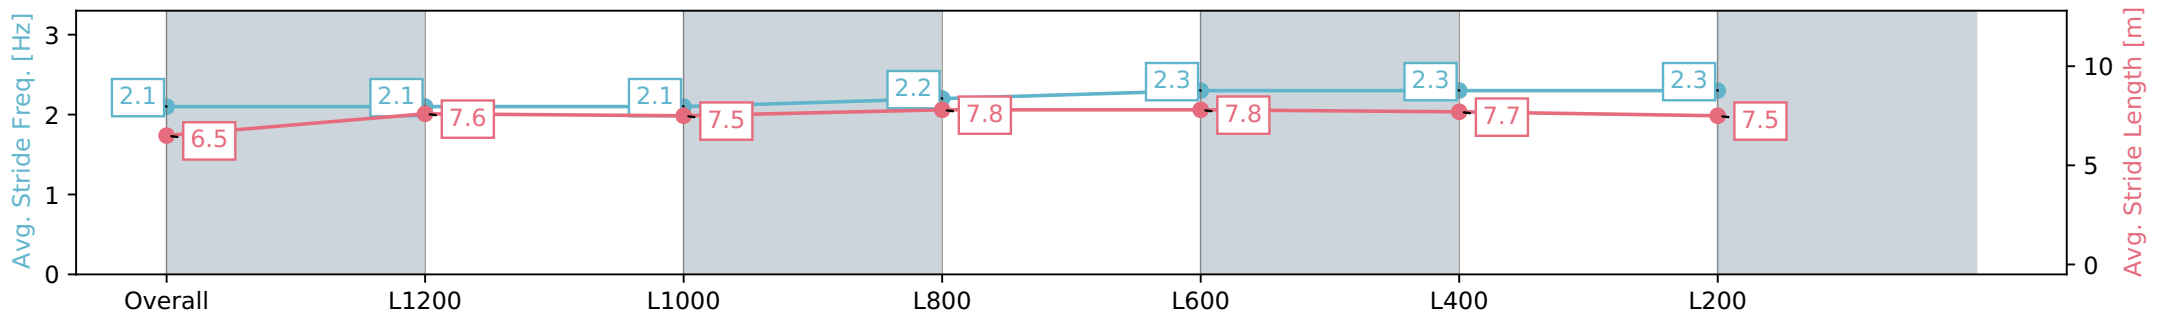

Morphettville Parks SA - Professional

Race 6: Piper Heidsieck Handicap - 1400m

03 February 2024 - 4:02PM

Track Rating: Good 3, Weather: Fine, Rail Position: True

| Section | Overall | L1200 | L1000 | L800 | L600 | L400 | L200 |
|------------------------|--------------------------|--------------------------|--------------------------|--------------------------|--------------------------|--------------------------|--------------------------|
| Section Times | 1:24.80 [2] (0:14.66) | 1:10.14 [1] (0:12.17) | 0:57.97 [1] (0:12.36) | 0:45.61 [1] (0:11.71) | 0:33.90 [1] (0:11.08) | 0:22.82 [1] (0:10.99) | 0:11.83 [1] (0:11.83) |
| Average Speed [km/h] | 49.1 | 59.2 | 58.4 | 61.5 | 65.2 | 65.5 | 60.8 |
| Top Speed [km/h] | 60.0 | 60.4 | 59.8 | 64.3 | 66.2 | 66.2 | 65.1 |
| Avg. Dist. to Rail [m] | 3.3 | 1.2 | 0.6 | 0.2 | 0.6 | 0.1 | 0.1 |
| Avg. Stride Freq. [Hz] | 2.1 | 2.1 | 2.1 | 2.2 | 2.3 | 2.3 | 2.3 |
| Avg. Stride Length [m] | 6.5 | 7.6 | 7.5 | 7.8 | 7.8 | 7.7 | 7.5 |