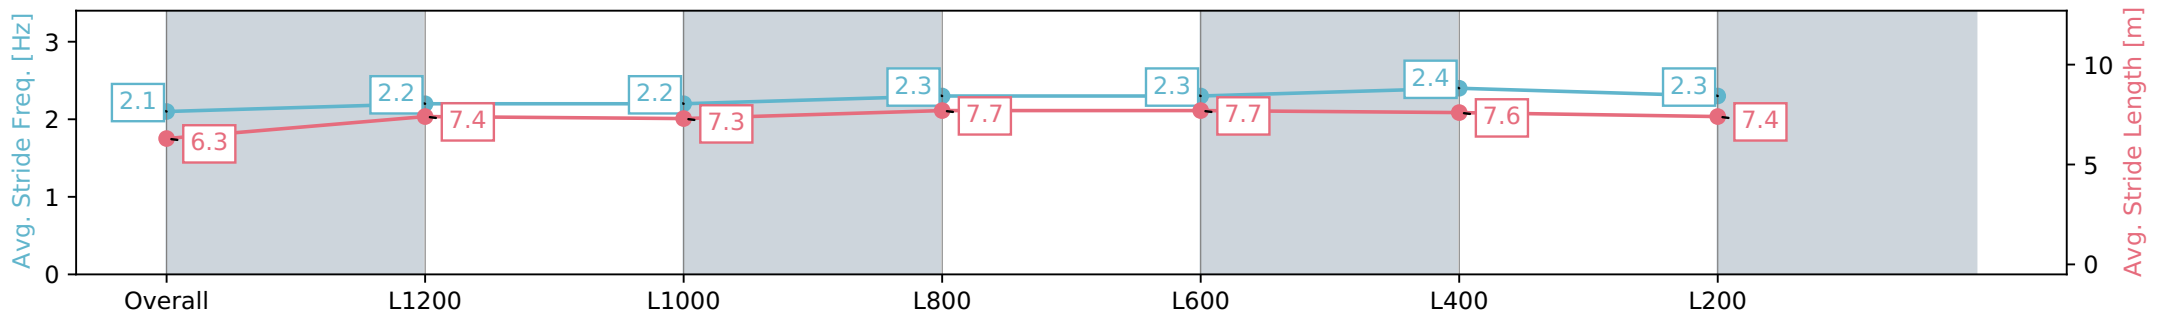

Morphettville Parks SA - Professional

Race 6: Piper Heidsieck Handicap - 1400m

03 February 2024 - 4:02PM

Track Rating: Good 3, Weather: Fine, Rail Position: True

| Section | Overall | L1200 | L1000 | L800 | L600 | L400 | L200 |
|------------------------|--------------------------|--------------------------|--------------------------|--------------------------|--------------------------|--------------------------|--------------------------|
| Section Times | 1:24.74 [1] (0:14.94) | 1:09.80 [2] (0:12.19) | 0:57.61 [2] (0:12.37) | 0:45.24 [2] (0:11.55) | 0:33.69 [3] (0:11.03) | 0:22.66 [2] (0:10.99) | 0:11.67 [2] (0:11.67) |
| Average Speed [km/h] | 48.2 | 59.1 | 58.4 | 62.5 | 65.6 | 66.0 | 61.8 |
| Top Speed [km/h] | 59.5 | 60.1 | 59.0 | 64.8 | 67.2 | 66.7 | 65.9 |
| Avg. Dist. to Rail [m] | 3.4 | 1.8 | 1.1 | 0.8 | 1.0 | 3.1 | 3.5 |
| Avg. Stride Freq. [Hz] | 2.1 | 2.2 | 2.2 | 2.3 | 2.3 | 2.4 | 2.3 |
| Avg. Stride Length [m] | 6.3 | 7.4 | 7.3 | 7.7 | 7.7 | 7.6 | 7.4 |