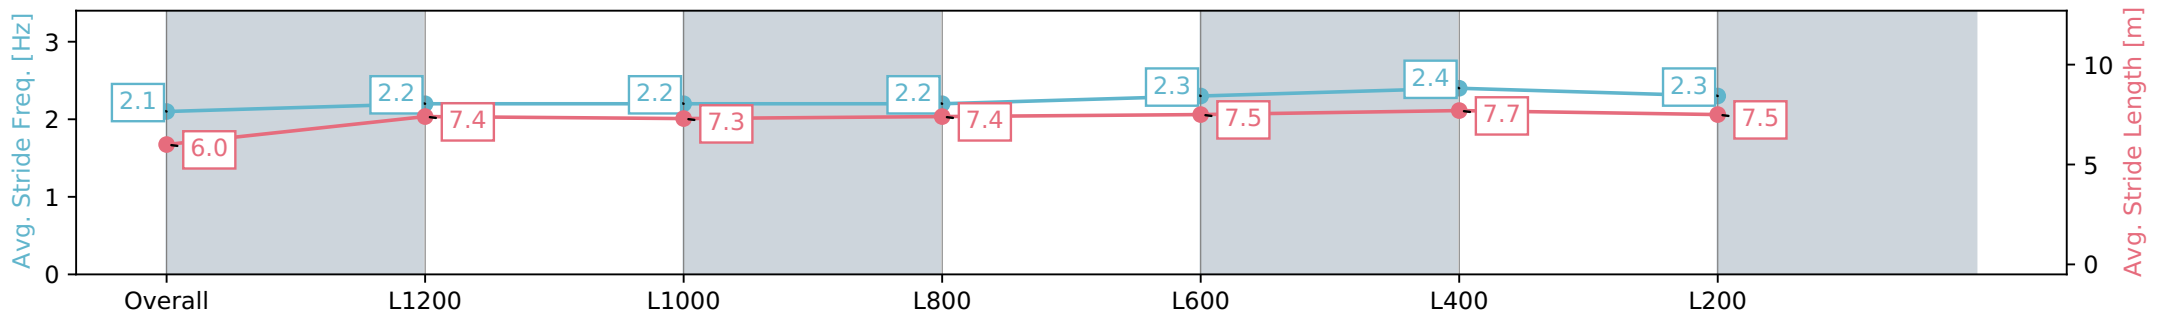

Morphettville Parks SA - Professional

Race 6: Piper Heidsieck Handicap - 1400m

03 February 2024 - 4:02PM

Track Rating: Good 3, Weather: Fine, Rail Position: True

| Section | Overall | L1200 | L1000 | L800 | L600 | L400 | L200 |
|------------------------|--------------------------|--------------------------|--------------------------|--------------------------|--------------------------|--------------------------|--------------------------|
| Section Times | 1:25.25 [5] (0:15.47) | 1:09.78 [7] (0:12.15) | 0:57.63 [7] (0:12.31) | 0:45.32 [8] (0:11.64) | 0:33.68 [8] (0:11.04) | 0:22.64 [8] (0:10.91) | 0:11.73 [5] (0:11.73) |
| Average Speed [km/h] | 46.5 | 59.2 | 58.8 | 62.1 | 66.1 | 66.3 | 61.3 |
| Top Speed [km/h] | 58.2 | 60.2 | 61.7 | 64.3 | 66.7 | 67.2 | 64.9 |
| Avg. Dist. to Rail [m] | 1.8 | 0.6 | 1.0 | 1.5 | 2.2 | 2.3 | 2.8 |
| Avg. Stride Freq. [Hz] | 2.1 | 2.2 | 2.2 | 2.2 | 2.3 | 2.4 | 2.3 |
| Avg. Stride Length [m] | 6.0 | 7.4 | 7.3 | 7.4 | 7.5 | 7.7 | 7.5 |