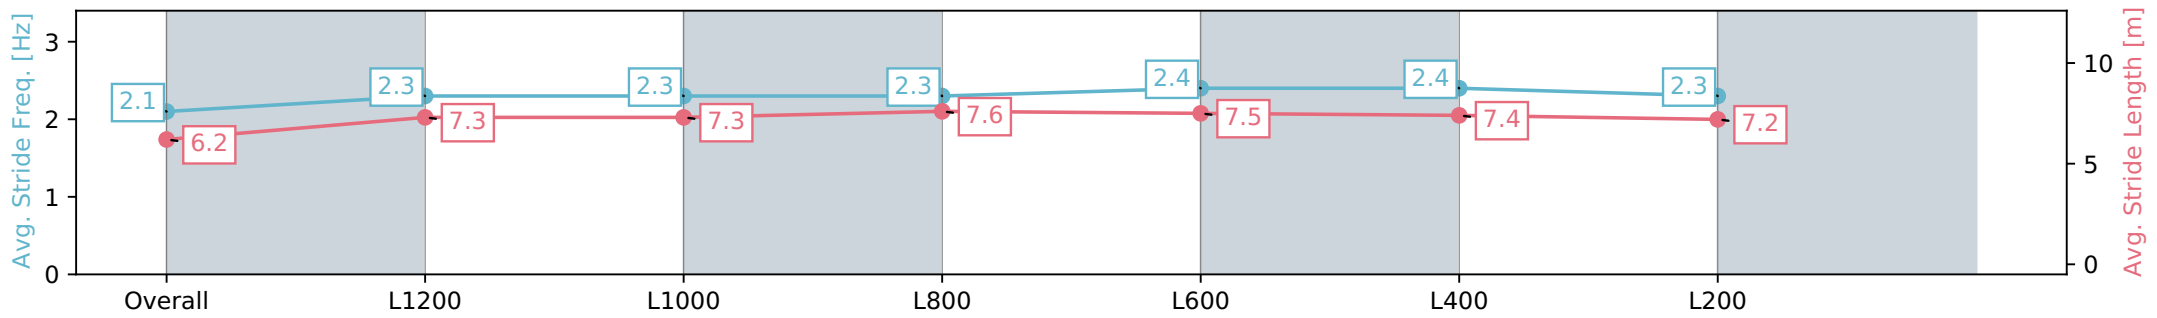

- [] Ranking at each section and finish
- :-:- No data available at this section
- NA No data available

| | |
|--------------------------------|----------------|
| Horse/Jockey Name | HAMSLETTE |
| Finish Rank | 9 |
| Fastest Section Time (Section) | 0:11.24 (L600) |
| Top Speed [km/h] (Section) | 66.4 (L600) |
| Race State | Finished |

Morphettville Parks SA - Professional

Race 6: Piper Heidsieck Handicap - 1400m

03 February 2024 - 4:02PM

Track Rating: Good 3, Weather: Fine, Rail Position: True

| Section | Overall | L1200 | L1000 | L800 | L600 | L400 | L200 |
|------------------------|--------------------------|--------------------------|--------------------------|--------------------------|--------------------------|--------------------------|--------------------------|
| Section Times | 1:25.77 [9] (0:15.18) | 1:10.59 [5] (0:12.20) | 0:58.39 [5] (0:12.39) | 0:46.00 [5] (0:11.38) | 0:34.62 [4] (0:11.24) | 0:23.38 [5] (0:11.31) | 0:12.07 [8] (0:12.07) |
| Average Speed [km/h] | 47.5 | 59.1 | 58.9 | 63.6 | 65.2 | 64.3 | 59.7 |
| Top Speed [km/h] | 58.9 | 59.7 | 60.2 | 65.0 | 66.4 | 65.7 | 63.7 |
| Avg. Dist. to Rail [m] | 6.6 | 3.1 | 2.7 | 2.6 | 3.2 | 4.7 | 6.3 |
| Avg. Stride Freq. [Hz] | 2.1 | 2.3 | 2.3 | 2.3 | 2.4 | 2.4 | 2.3 |
| Avg. Stride Length [m] | 6.2 | 7.3 | 7.3 | 7.6 | 7.5 | 7.4 | 7.2 |

- [] Ranking at each section and finish
- :-:- No data available at this section
- NA No data available