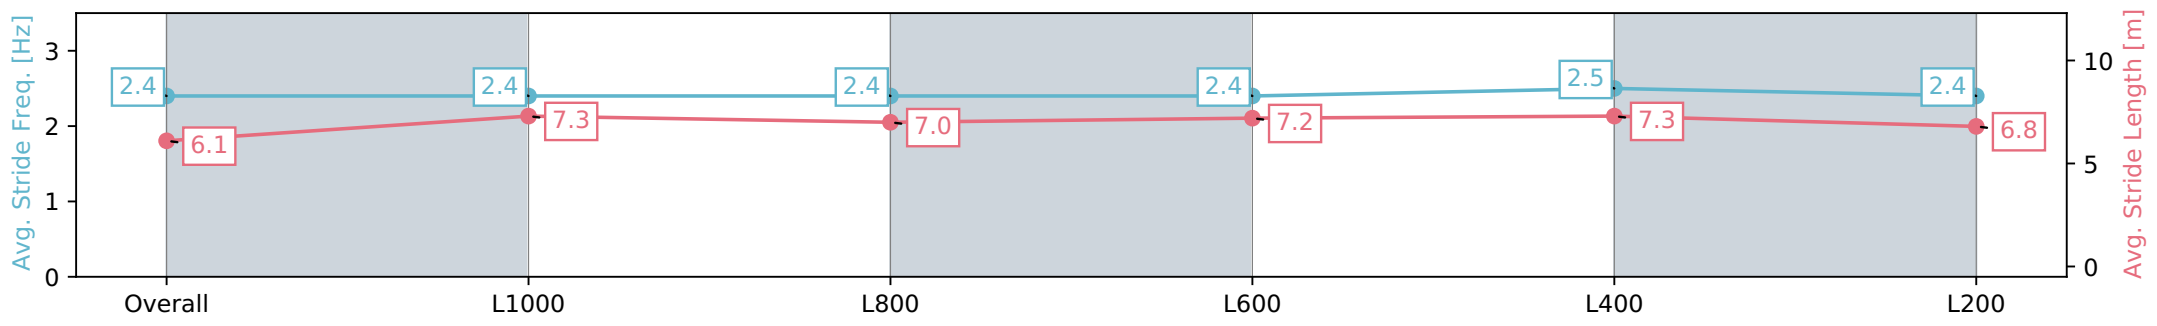

Morphettville Parks SA - Professional

Race 5: Croser Handicap - 1250m

03 February 2024 - 3:22PM

Track Rating: Good 3, Weather: Fine, Rail Position: True

Section	Overall	L1000	L800	L600	L400	L200
Section Times	1:14.26 [1] (0:16.52)	0:57.74 [1] (0:11.46)	0:46.28 [1] (0:11.64)	0:34.64 [1] (0:11.50)	0:23.14 [1] (0:11.22)	0:11.92 [1] (0:11.92)
Average Speed [km/h]	54.5	63.1	62.0	63.1	64.5	60.5
Top Speed [km/h]	65.2	64.0	62.4	63.9	66.0	63.5
Avg. Dist. to Rail [m]	1.5	0.8	0.9	1.5	1.1	0.9
Avg. Stride Freq. [Hz]	2.4	2.4	2.4	2.4	2.5	2.4
Avg. Stride Length [m]	6.1	7.3	7.0	7.2	7.3	6.8