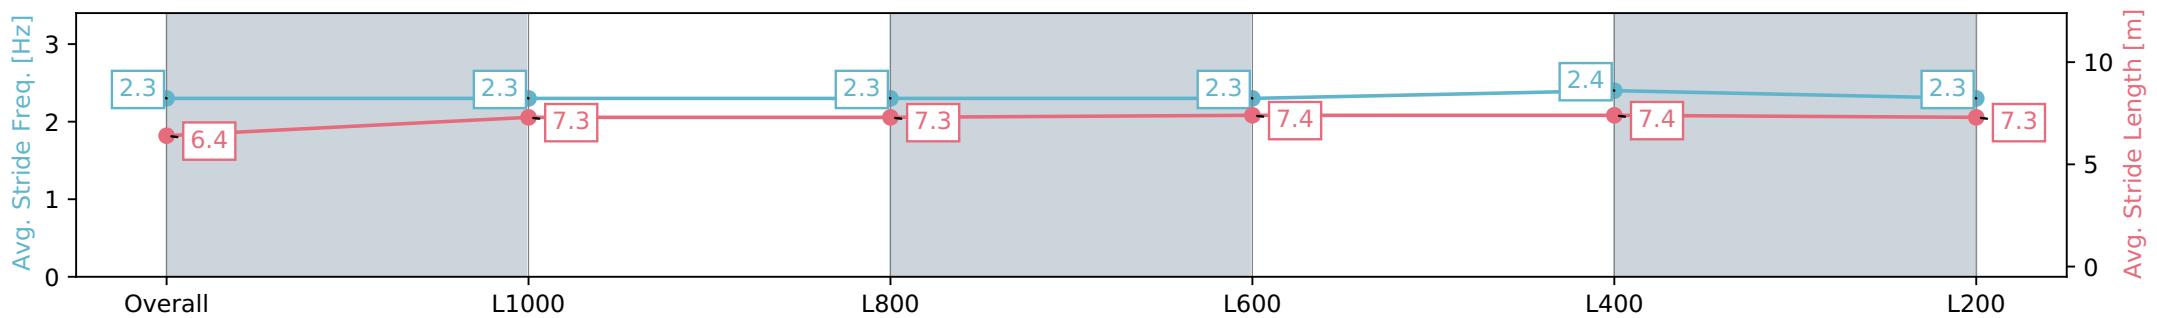

Morphettville Parks SA - Professional

Race 5: Croser Handicap - 1250m

03 February 2024 - 3:22PM

Track Rating: Good 3, Weather: Fine, Rail Position: True

Section	Overall	L1000	L800	L600	L400	L200
Section Times	1:14.33 [2] (0:16.64)	0:57.69 [2] (0:11.61)	0:46.08 [2] (0:11.60)	0:34.48 [2] (0:11.28)	0:23.20 [2] (0:11.38)	0:11.82 [2] (0:11.82)
Average Speed [km/h]	54.1	62.9	62.4	64.6	63.7	61.0
Top Speed [km/h]	65.5	63.1	63.5	66.0	65.3	63.8
Avg. Dist. to Rail [m]	3.6	2.5	2.1	2.3	3.4	3.7
Avg. Stride Freq. [Hz]	2.3	2.3	2.3	2.3	2.4	2.3
Avg. Stride Length [m]	6.4	7.3	7.3	7.4	7.4	7.3