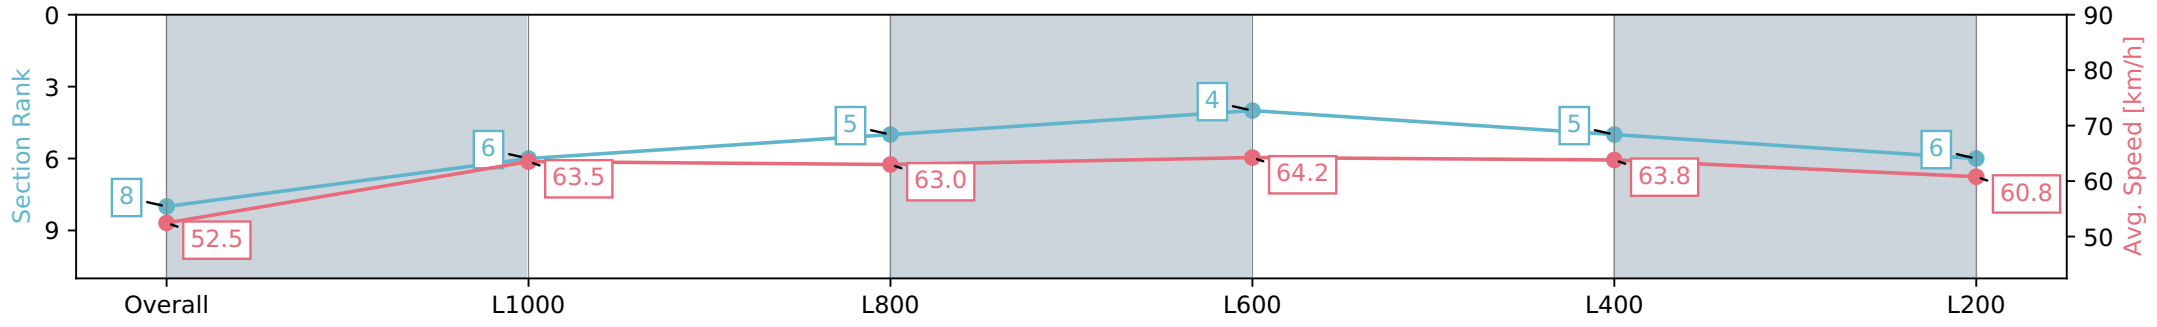

Morphettville Parks SA - Professional

Race 5: Croser Handicap - 1250m

03 February 2024 - 3:22PM

Track Rating: Good 3, Weather: Fine, Rail Position: True

Section	Overall	L1000	L800	L600	L400	L200
Section Times	1:14.73 [8] (0:17.18)	0:57.55 [6] (0:11.45)	0:46.10 [5] (0:11.48)	0:34.62 [4] (0:11.39)	0:23.23 [5] (0:11.38)	0:11.85 [6] (0:11.85)
Average Speed [km/h]	52.5	63.5	63.0	64.2	63.8	60.8
Top Speed [km/h]	66.1	65.6	64.5	65.0	64.7	63.5
Avg. Dist. to Rail [m]	4.4	1.8	2.0	2.7	4.5	6.3
Avg. Stride Freq. [Hz]	2.3	2.3	2.2	2.3	2.3	2.3
Avg. Stride Length [m]	6.4	7.7	7.8	7.7	7.7	7.5

- [] Ranking at each section and finish
- :-:- No data available at this section
- NA No data available