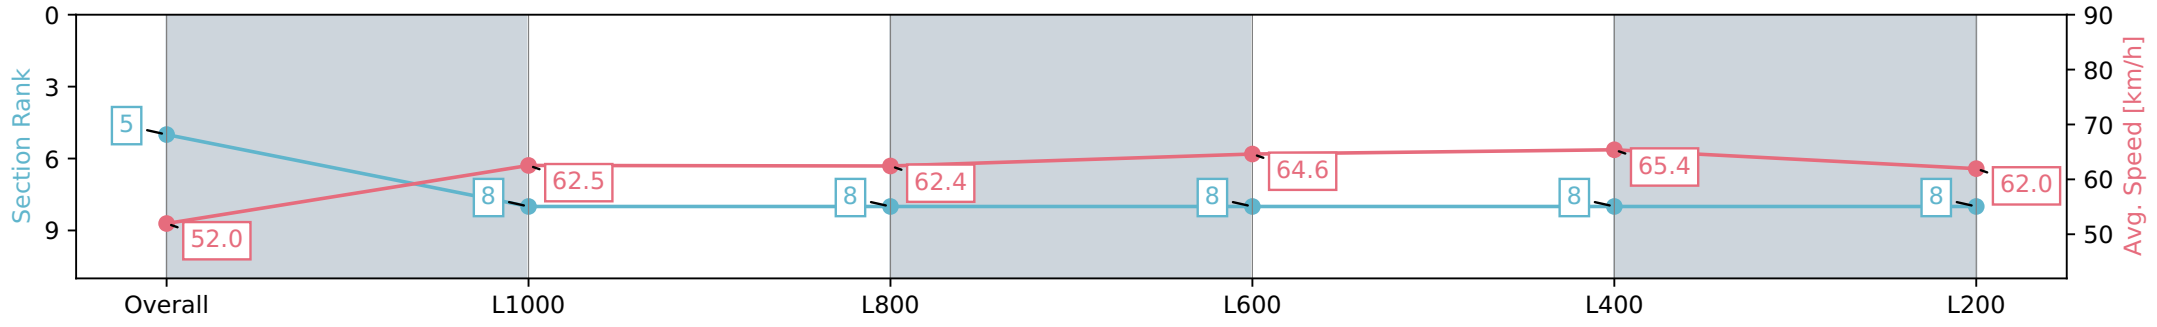

Morphettville Parks SA - Professional

Race 5: Croser Handicap - 1250m

03 February 2024 - 3:22PM

Track Rating: Good 3, Weather: Fine, Rail Position: True

Section	Overall	L1000	L800	L600	L400	L200
Section Times	1:14.67 [5] (0:17.33)	0:57.34 [8] (0:11.69)	0:45.65 [8] (0:11.61)	0:34.04 [8] (0:11.31)	0:22.73 [8] (0:11.12)	0:11.61 [8] (0:11.61)
Average Speed [km/h]	52.0	62.5	62.4	64.6	65.4	62.0
Top Speed [km/h]	64.3	66.3	63.6	65.8	66.0	64.6
Avg. Dist. to Rail [m]	4.7	3.1	2.9	2.5	5.6	8.3
Avg. Stride Freq. [Hz]	2.3	2.3	2.3	2.4	2.4	2.4
Avg. Stride Length [m]	6.2	7.3	7.2	7.4	7.4	7.2

- [] Ranking at each section and finish
- :-:- No data available at this section
- NA No data available

Horse/Jockey Name	ANGELIC APPEAL
Finish Rank	6
Fastest Section Time (Section)	0:11.30 (L400)
Top Speed [km/h] (Section)	67.3 (Overall)
Race State	Finished