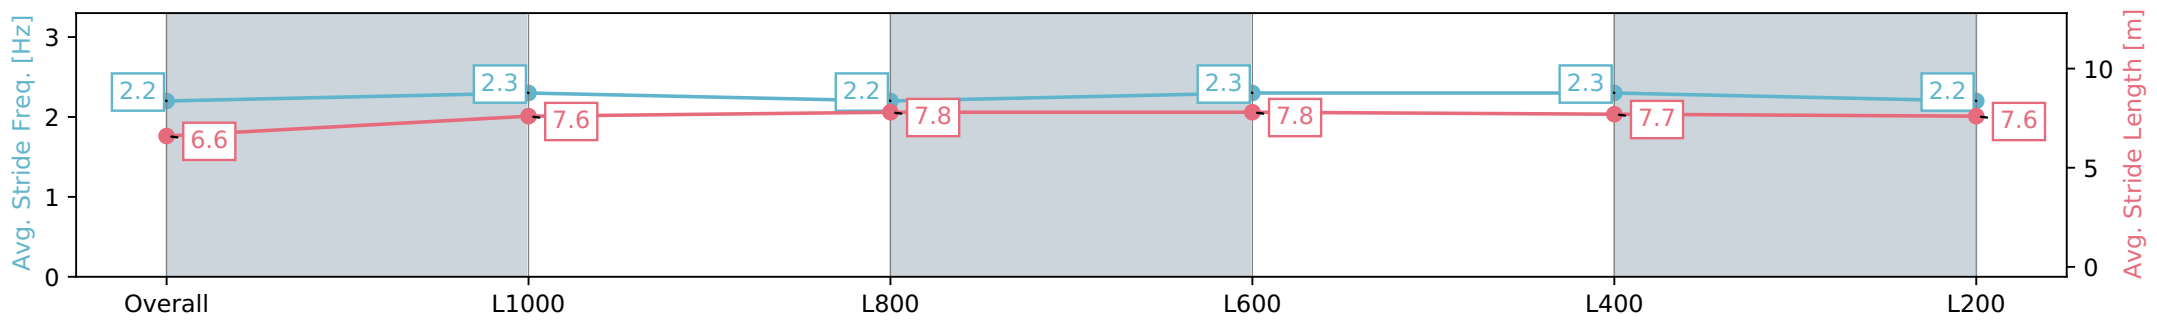

Morphettville Parks SA - Professional

Race 5: Croser Handicap - 1250m

03 February 2024 - 3:22PM

Track Rating: Good 3, Weather: Fine, Rail Position: True

Section	Overall	L1000	L800	L600	L400	L200
Section Times	1:14.72 [7] (0:17.03)	0:57.69 [4] (0:11.56)	0:46.12 [4] (0:11.53)	0:34.59 [5] (0:11.34)	0:23.25 [4] (0:11.36)	0:11.89 [5] (0:11.89)
Average Speed [km/h]	52.9	62.7	62.6	64.1	63.8	60.5
Top Speed [km/h]	63.2	63.5	63.9	64.5	64.5	62.9
Avg. Dist. to Rail [m]	4.3	1.5	1.0	1.7	3.4	5.4
Avg. Stride Freq. [Hz]	2.2	2.3	2.2	2.3	2.3	2.2
Avg. Stride Length [m]	6.6	7.6	7.8	7.8	7.7	7.6

[] Ranking at each section and finish
 -:-:- No data available at this section
 NA No data available

Horse/Jockey Name	ENCIPHERING
Finish Rank	8
Fastest Section Time (Section)	0:11.38 (L400)
Top Speed [km/h] (Section)	66.1 (Overall)
Race State	Finished