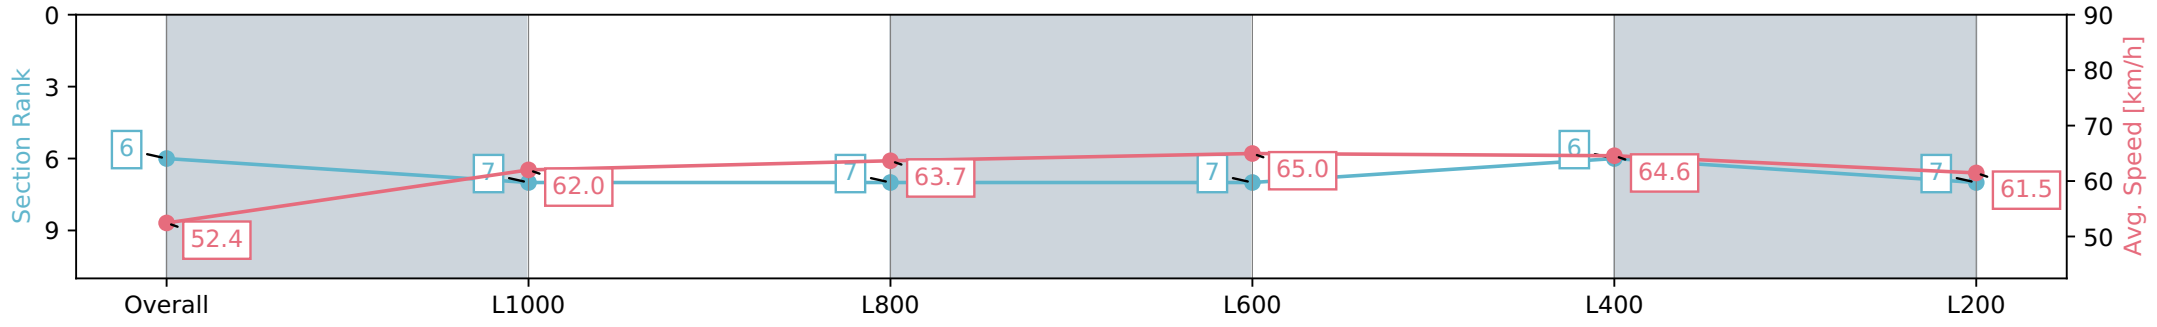

- [] Ranking at each section and finish
- :-:- No data available at this section
- NA No data available

Horse/Jockey Name	ANGELIC APPEAL
Finish Rank	6
Fastest Section Time (Section)	0:11.30 (L400)
Top Speed [km/h] (Section)	67.3 (Overall)
Race State	Finished

Morphettville Parks SA - Professional

Race 5: Croser Handicap - 1250m

03 February 2024 - 3:22PM

Track Rating: Good 3, Weather: Fine, Rail Position: True

Section	Overall	L1000	L800	L600	L400	L200
Section Times	1:14.70 [6] (0:17.19)	0:57.51 [7] (0:11.71)	0:45.80 [7] (0:11.42)	0:34.38 [7] (0:11.37)	0:23.01 [6] (0:11.30)	0:11.71 [7] (0:11.71)
Average Speed [km/h]	52.4	62.0	63.7	65.0	64.6	61.5
Top Speed [km/h]	67.3	64.1	65.1	66.1	65.4	64.4
Avg. Dist. to Rail [m]	2.6	1.8	3.0	4.5	6.3	8.6
Avg. Stride Freq. [Hz]	2.4	2.4	2.4	2.4	2.4	2.4
Avg. Stride Length [m]	5.9	7.1	7.3	7.5	7.2	7.3

- [] Ranking at each section and finish
- :-:- No data available at this section
- NA No data available

Horse/Jockey Name	LAPILLI
Finish Rank	7
Fastest Section Time (Section)	0:11.34 (L600)
Top Speed [km/h] (Section)	64.5 (L600)
Race State	Finished