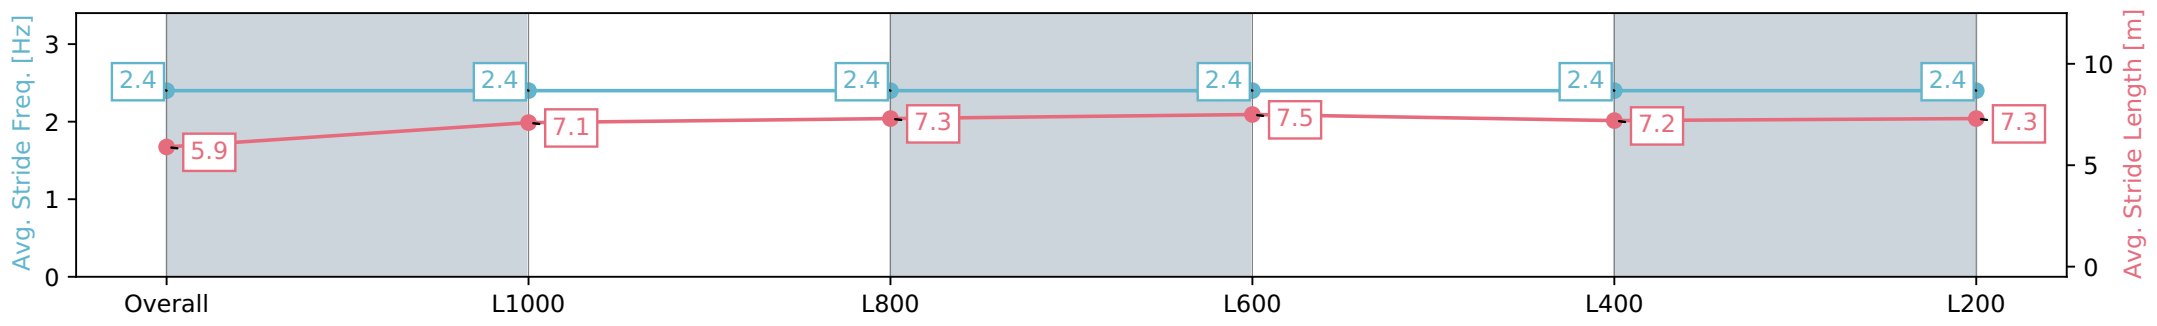

Morphettville Parks SA - Professional

Race 5: Croser Handicap - 1250m

03 February 2024 - 3:22PM

Track Rating: Good 3, Weather: Fine, Rail Position: True

Section	Overall	L1000	L800	L600	L400	L200
Section Times	1:14.70 [6] (0:17.19)	0:57.51 [7] (0:11.71)	0:45.80 [7] (0:11.42)	0:34.38 [7] (0:11.37)	0:23.01 [6] (0:11.30)	0:11.71 [7] (0:11.71)
Average Speed [km/h]	52.4	62.0	63.7	65.0	64.6	61.5
Top Speed [km/h]	67.3	64.1	65.1	66.1	65.4	64.4
Avg. Dist. to Rail [m]	2.6	1.8	3.0	4.5	6.3	8.6
Avg. Stride Freq. [Hz]	2.4	2.4	2.4	2.4	2.4	2.4
Avg. Stride Length [m]	5.9	7.1	7.3	7.5	7.2	7.3