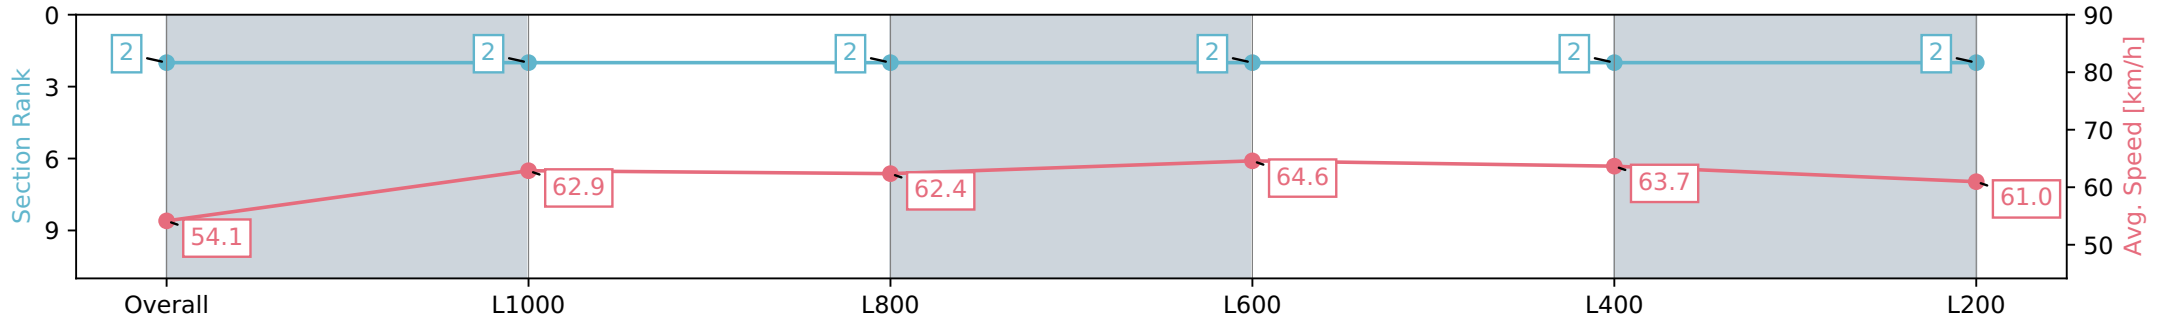

Morphettville Parks SA - Professional

Race 5: Croser Handicap - 1250m

03 February 2024 - 3:22PM

Track Rating: Good 3, Weather: Fine, Rail Position: True

Section	Overall	L1000	L800	L600	L400	L200
Section Times	1:14.33 [2] (0:16.64)	0:57.69 [2] (0:11.61)	0:46.08 [2] (0:11.60)	0:34.48 [2] (0:11.28)	0:23.20 [2] (0:11.38)	0:11.82 [2] (0:11.82)
Average Speed [km/h]	54.1	62.9	62.4	64.6	63.7	61.0
Top Speed [km/h]	65.5	63.1	63.5	66.0	65.3	63.8
Avg. Dist. to Rail [m]	3.6	2.5	2.1	2.3	3.4	3.7
Avg. Stride Freq. [Hz]	2.3	2.3	2.3	2.3	2.4	2.3
Avg. Stride Length [m]	6.4	7.3	7.3	7.4	7.4	7.3