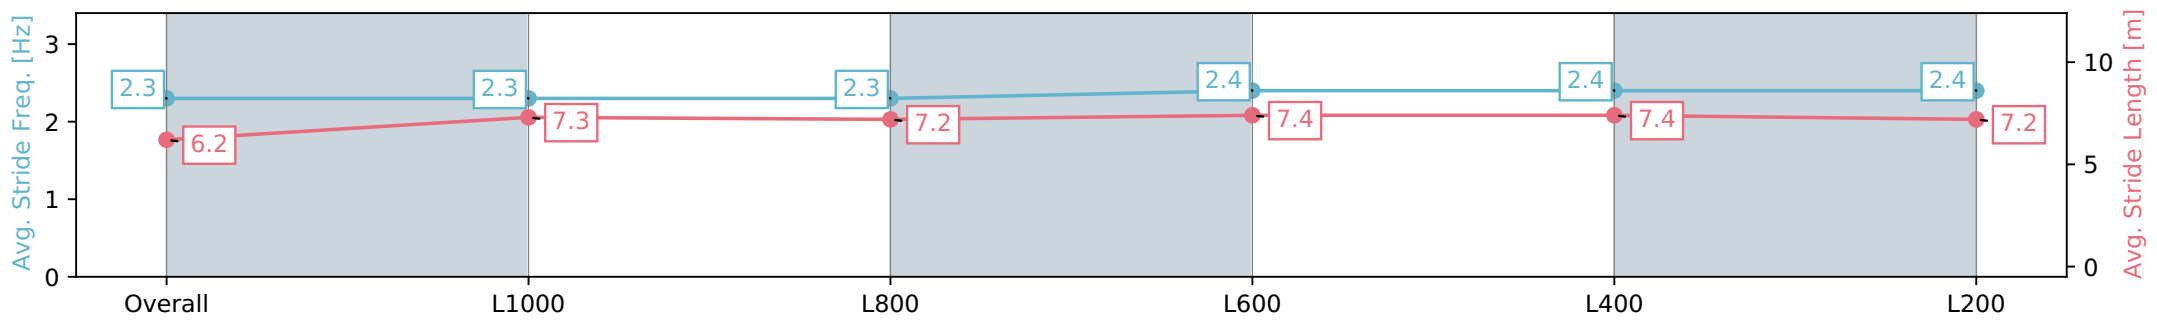

Morphettville Parks SA - Professional

Race 5: Croser Handicap - 1250m

03 February 2024 - 3:22PM

Track Rating: Good 3, Weather: Fine, Rail Position: True

Section	Overall	L1000	L800	L600	L400	L200
Section Times	1:14.67 [5] (0:17.33)	0:57.34 [8] (0:11.69)	0:45.65 [8] (0:11.61)	0:34.04 [8] (0:11.31)	0:22.73 [8] (0:11.12)	0:11.61 [8] (0:11.61)
Average Speed [km/h]	52.0	62.5	62.4	64.6	65.4	62.0
Top Speed [km/h]	64.3	66.3	63.6	65.8	66.0	64.6
Avg. Dist. to Rail [m]	4.7	3.1	2.9	2.5	5.6	8.3
Avg. Stride Freq. [Hz]	2.3	2.3	2.3	2.4	2.4	2.4
Avg. Stride Length [m]	6.2	7.3	7.2	7.4	7.4	7.2

- [] Ranking at each section and finish
- :-:- No data available at this section
- NA No data available

Horse/Jockey Name	ANGELIC APPEAL
Finish Rank	6
Fastest Section Time (Section)	0:11.30 (L400)
Top Speed [km/h] (Section)	67.3 (Overall)
Race State	Finished