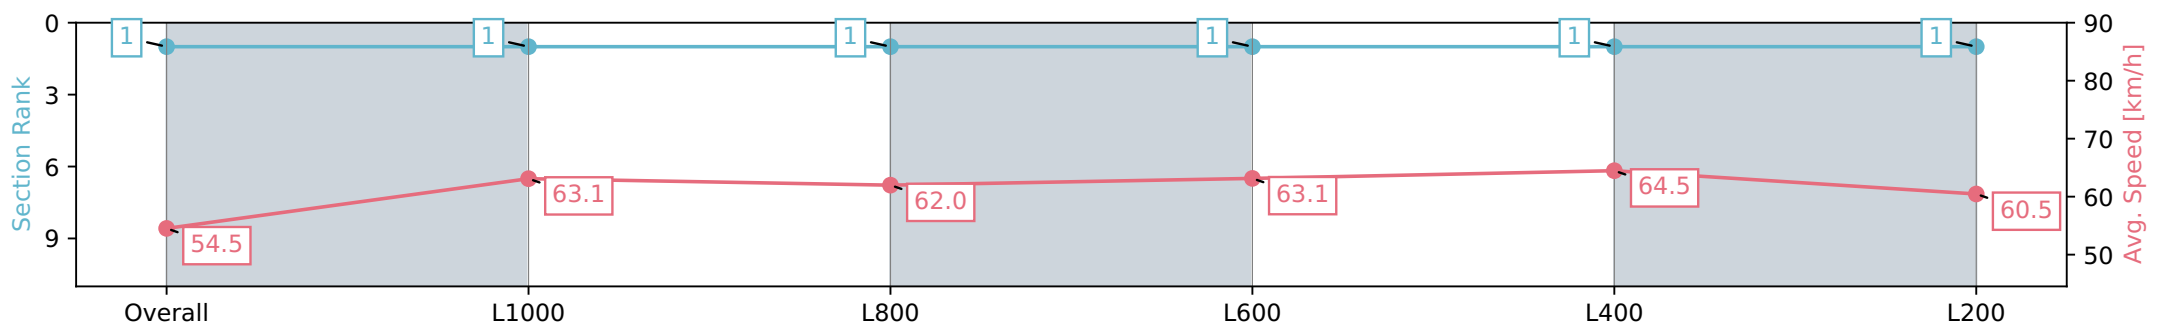

Morphettville Parks SA - Professional

Race 5: Croser Handicap - 1250m

03 February 2024 - 3:22PM

Track Rating: Good 3, Weather: Fine, Rail Position: True

Section	Overall	L1000	L800	L600	L400	L200
Section Times	1:14.26 [1] (0:16.52)	0:57.74 [1] (0:11.46)	0:46.28 [1] (0:11.64)	0:34.64 [1] (0:11.50)	0:23.14 [1] (0:11.22)	0:11.92 [1] (0:11.92)
Average Speed [km/h]	54.5	63.1	62.0	63.1	64.5	60.5
Top Speed [km/h]	65.2	64.0	62.4	63.9	66.0	63.5
Avg. Dist. to Rail [m]	1.5	0.8	0.9	1.5	1.1	0.9
Avg. Stride Freq. [Hz]	2.4	2.4	2.4	2.4	2.5	2.4
Avg. Stride Length [m]	6.1	7.3	7.0	7.2	7.3	6.8