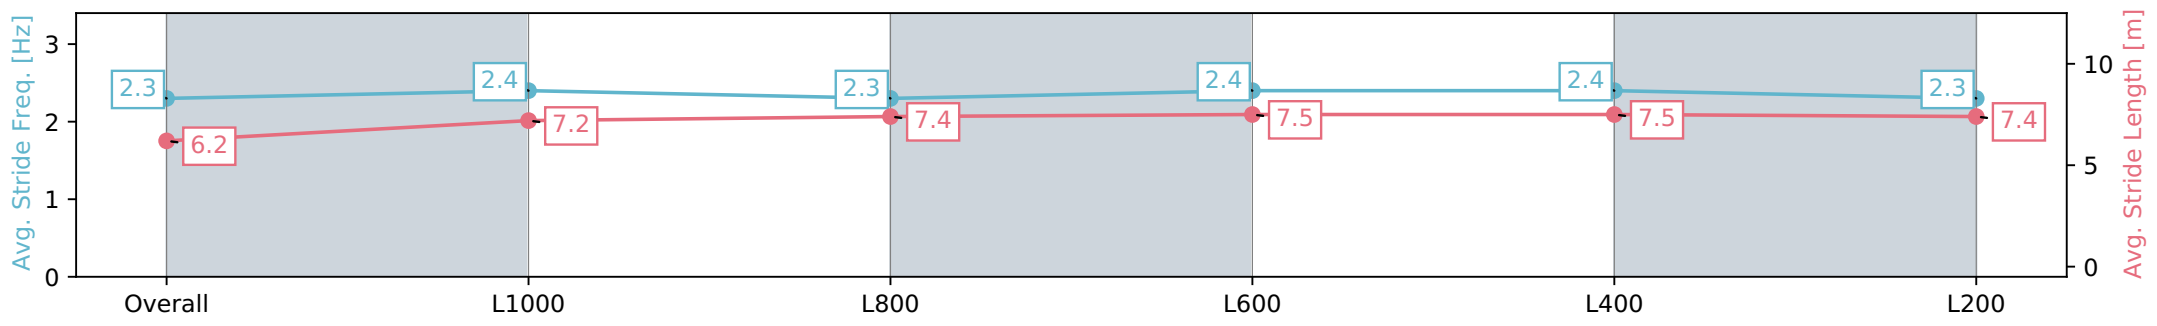

Morphettville Parks SA - Professional

Race 5: Croser Handicap - 1250m

03 February 2024 - 3:22PM

Track Rating: Good 3, Weather: Fine, Rail Position: True

Section	Overall	L1000	L800	L600	L400	L200
Section Times	1:14.51 [4] (0:17.16)	0:57.35 [5] (0:11.57)	0:45.77 [6] (0:11.55)	0:34.22 [6] (0:11.43)	0:22.79 [7] (0:11.09)	0:11.70 [4] (0:11.70)
Average Speed [km/h]	52.4	62.2	62.4	63.7	65.1	61.6
Top Speed [km/h]	63.7	63.5	63.7	65.5	66.3	65.3
Avg. Dist. to Rail [m]	2.0	0.3	0.9	1.7	1.4	2.6
Avg. Stride Freq. [Hz]	2.3	2.4	2.3	2.4	2.4	2.3
Avg. Stride Length [m]	6.2	7.2	7.4	7.5	7.5	7.4