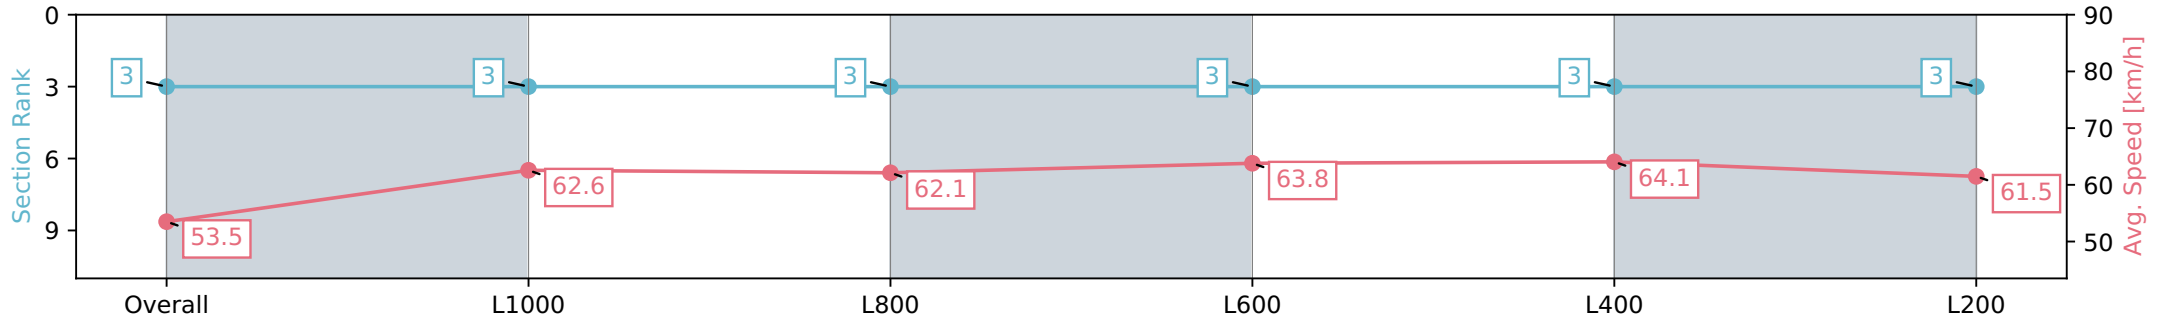

Morphettville Parks SA - Professional

Race 5: Croser Handicap - 1250m

03 February 2024 - 3:22PM

Track Rating: Good 3, Weather: Fine, Rail Position: True

Section	Overall	L1000	L800	L600	L400	L200
Section Times	1:14.40 [3] (0:16.85)	0:57.55 [3] (0:11.57)	0:45.97 [3] (0:11.64)	0:34.33 [3] (0:11.35)	0:22.98 [3] (0:11.27)	0:11.71 [3] (0:11.71)
Average Speed [km/h]	53.5	62.6	62.1	63.8	64.1	61.5
Top Speed [km/h]	64.7	63.4	63.0	64.7	64.7	63.7
Avg. Dist. to Rail [m]	2.6	1.5	1.1	1.2	1.6	3.3
Avg. Stride Freq. [Hz]	2.2	2.3	2.2	2.3	2.3	2.3
Avg. Stride Length [m]	6.6	7.4	7.5	7.5	7.6	7.5