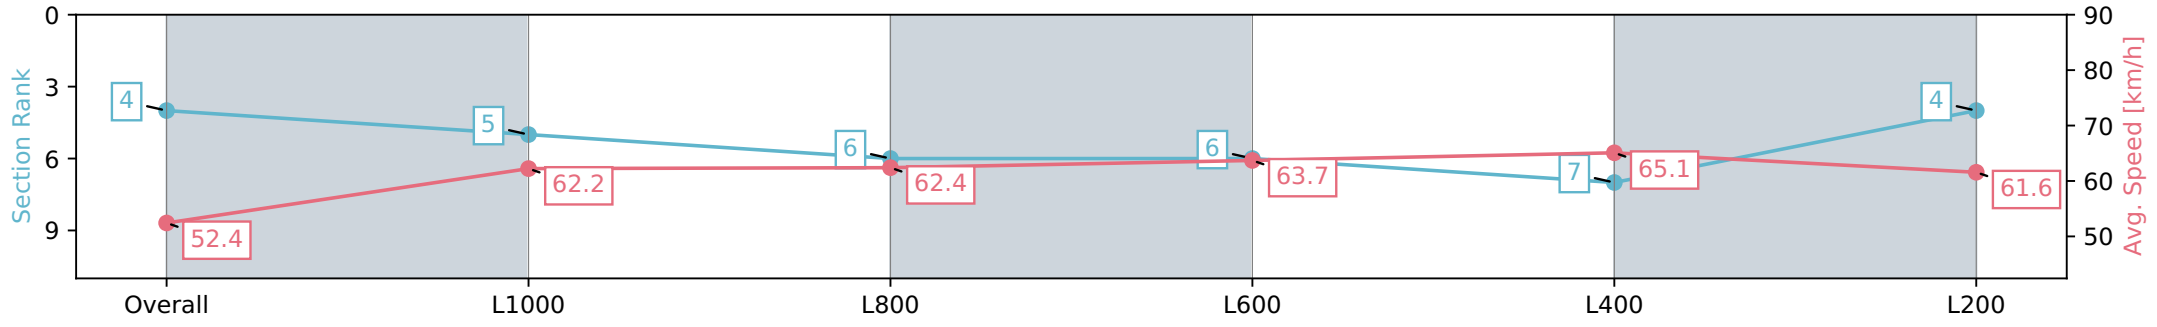

Morphettville Parks SA - Professional

Race 5: Croser Handicap - 1250m

03 February 2024 - 3:22PM

Track Rating: Good 3, Weather: Fine, Rail Position: True

Section	Overall	L1000	L800	L600	L400	L200
Section Times	1:14.51 [4] (0:17.16)	0:57.35 [5] (0:11.57)	0:45.77 [6] (0:11.55)	0:34.22 [6] (0:11.43)	0:22.79 [7] (0:11.09)	0:11.70 [4] (0:11.70)
Average Speed [km/h]	52.4	62.2	62.4	63.7	65.1	61.6
Top Speed [km/h]	63.7	63.5	63.7	65.5	66.3	65.3
Avg. Dist. to Rail [m]	2.0	0.3	0.9	1.7	1.4	2.6
Avg. Stride Freq. [Hz]	2.3	2.4	2.3	2.4	2.4	2.3
Avg. Stride Length [m]	6.2	7.2	7.4	7.5	7.5	7.4