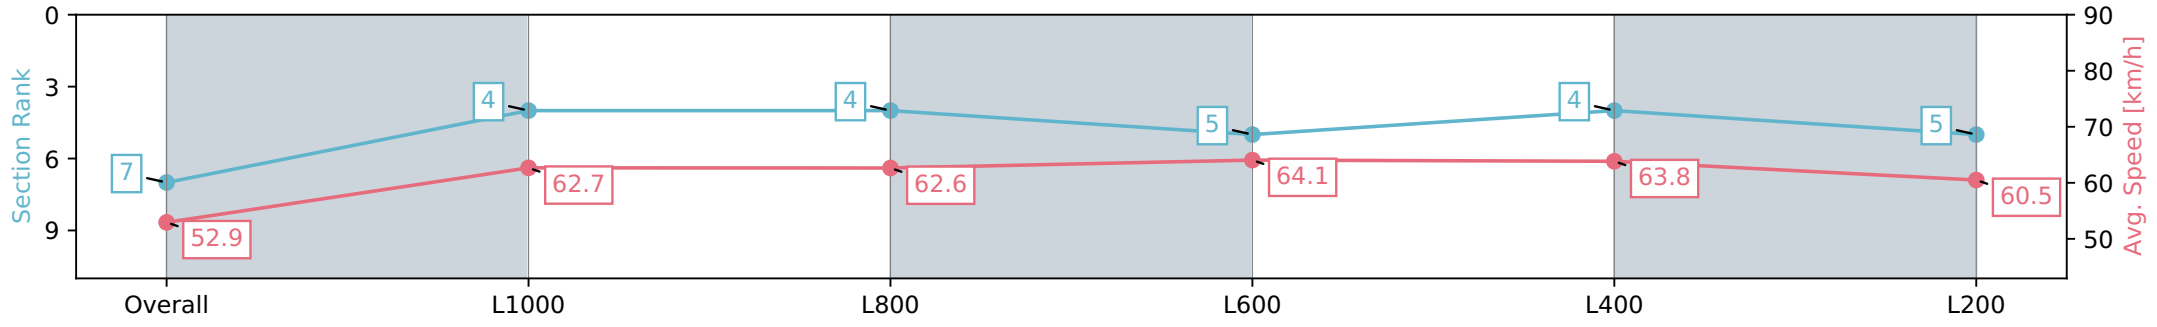

Morphettville Parks SA - Professional

Race 5: Croser Handicap - 1250m

03 February 2024 - 3:22PM

Track Rating: Good 3, Weather: Fine, Rail Position: True

Section	Overall	L1000	L800	L600	L400	L200
Section Times	1:14.72 [7] (0:17.03)	0:57.69 [4] (0:11.56)	0:46.12 [4] (0:11.53)	0:34.59 [5] (0:11.34)	0:23.25 [4] (0:11.36)	0:11.89 [5] (0:11.89)
Average Speed [km/h]	52.9	62.7	62.6	64.1	63.8	60.5
Top Speed [km/h]	63.2	63.5	63.9	64.5	64.5	62.9
Avg. Dist. to Rail [m]	4.3	1.5	1.0	1.7	3.4	5.4
Avg. Stride Freq. [Hz]	2.2	2.3	2.2	2.3	2.3	2.2
Avg. Stride Length [m]	6.6	7.6	7.8	7.8	7.7	7.6