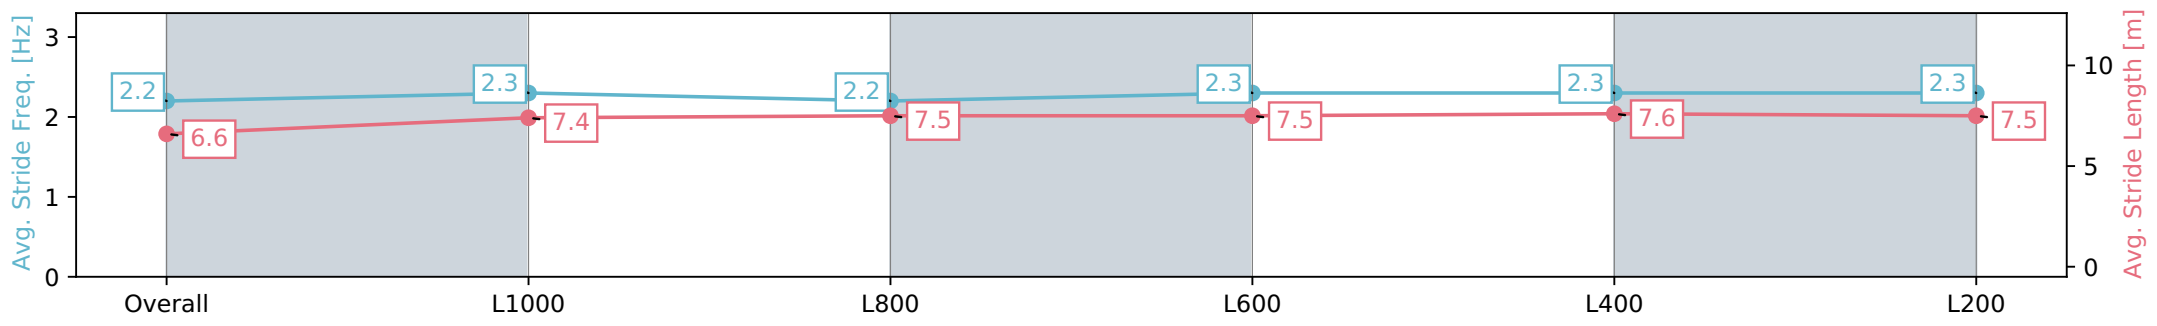

Morphettville Parks SA - Professional

Race 5: Croser Handicap - 1250m

03 February 2024 - 3:22PM

Track Rating: Good 3, Weather: Fine, Rail Position: True

Section	Overall	L1000	L800	L600	L400	L200
Section Times	1:14.40 [3] (0:16.85)	0:57.55 [3] (0:11.57)	0:45.97 [3] (0:11.64)	0:34.33 [3] (0:11.35)	0:22.98 [3] (0:11.27)	0:11.71 [3] (0:11.71)
Average Speed [km/h]	53.5	62.6	62.1	63.8	64.1	61.5
Top Speed [km/h]	64.7	63.4	63.0	64.7	64.7	63.7
Avg. Dist. to Rail [m]	2.6	1.5	1.1	1.2	1.6	3.3
Avg. Stride Freq. [Hz]	2.2	2.3	2.2	2.3	2.3	2.3
Avg. Stride Length [m]	6.6	7.4	7.5	7.5	7.6	7.5