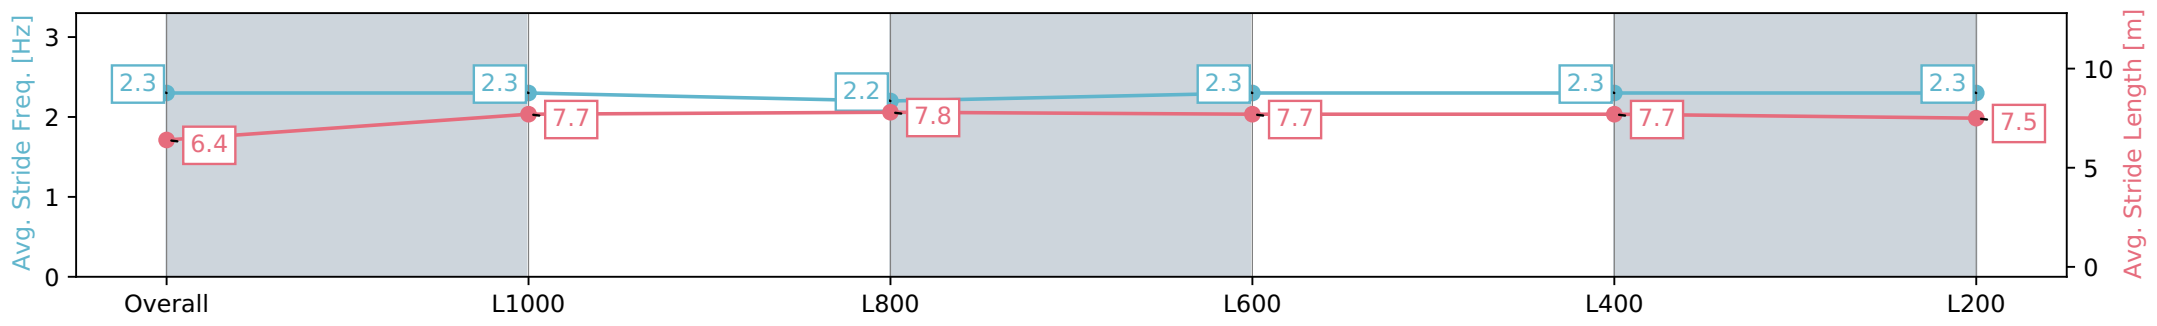

Morphettville Parks SA - Professional

Race 5: Croser Handicap - 1250m

03 February 2024 - 3:22PM

Track Rating: Good 3, Weather: Fine, Rail Position: True

Section	Overall	L1000	L800	L600	L400	L200
Section Times	1:14.73 [8] (0:17.18)	0:57.55 [6] (0:11.45)	0:46.10 [5] (0:11.48)	0:34.62 [4] (0:11.39)	0:23.23 [5] (0:11.38)	0:11.85 [6] (0:11.85)
Average Speed [km/h]	52.5	63.5	63.0	64.2	63.8	60.8
Top Speed [km/h]	66.1	65.6	64.5	65.0	64.7	63.5
Avg. Dist. to Rail [m]	4.4	1.8	2.0	2.7	4.5	6.3
Avg. Stride Freq. [Hz]	2.3	2.3	2.2	2.3	2.3	2.3
Avg. Stride Length [m]	6.4	7.7	7.8	7.7	7.7	7.5

- [] Ranking at each section and finish
- :-:- No data available at this section
- NA No data available