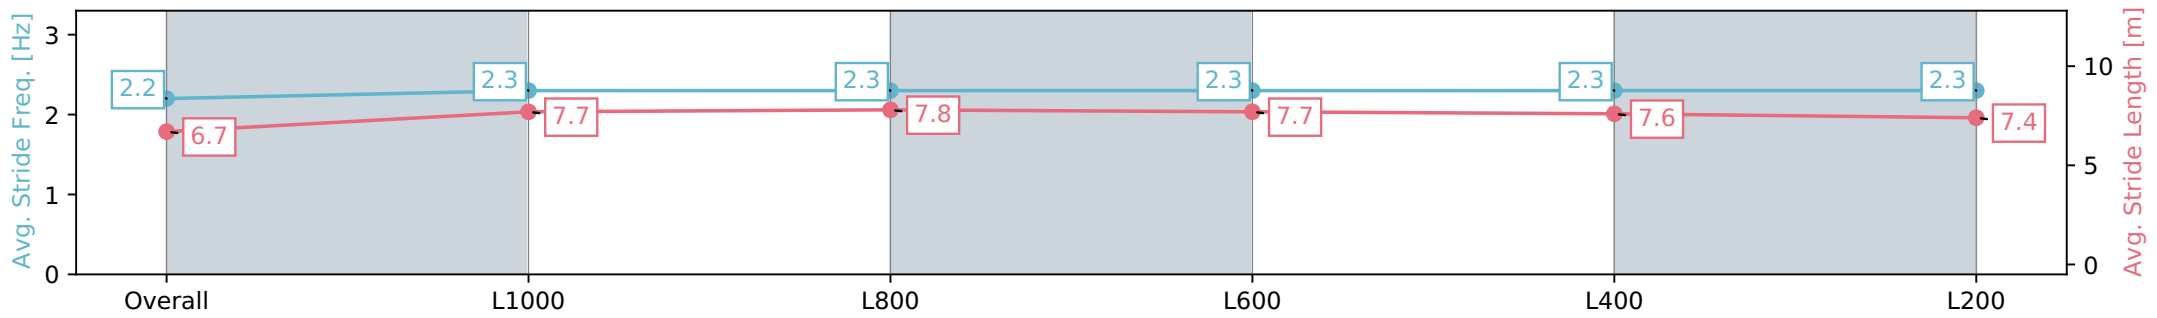

- [] Ranking at each section and finish
- :-:- No data available at this section
- NA No data available

Horse/Jockey Name	IMPOSSIBLE ACTION
Finish Rank	7
Fastest Section Time (Section)	0:11.25 (L1000)
Top Speed [km/h] (Section)	67.0 (Overall)
Race State	Finished

Morphettville Parks SA - Professional

Race 4: Thomas Farms Handicap - 1250m

03 February 2024 - 2:47PM

Track Rating: Good 3, Weather: Fine, Rail Position: True

Section	Overall	L1000	L800	L600	L400	L200
Section Times	1:13.98 [7] (0:16.52)	0:57.46 [5] (0:11.25)	0:46.21 [6] (0:11.33)	0:34.88 [7] (0:11.26)	0:23.62 [8] (0:11.47)	0:12.15 [9] (0:12.15)
Average Speed [km/h]	54.5	65.1	63.9	65.0	63.4	59.3
Top Speed [km/h]	67.0	65.9	64.8	65.3	64.5	63.1
Avg. Dist. to Rail [m]	4.7	3.2	2.8	3.0	5.4	8.8
Avg. Stride Freq. [Hz]	2.2	2.3	2.3	2.3	2.3	2.3
Avg. Stride Length [m]	6.7	7.7	7.8	7.7	7.6	7.4