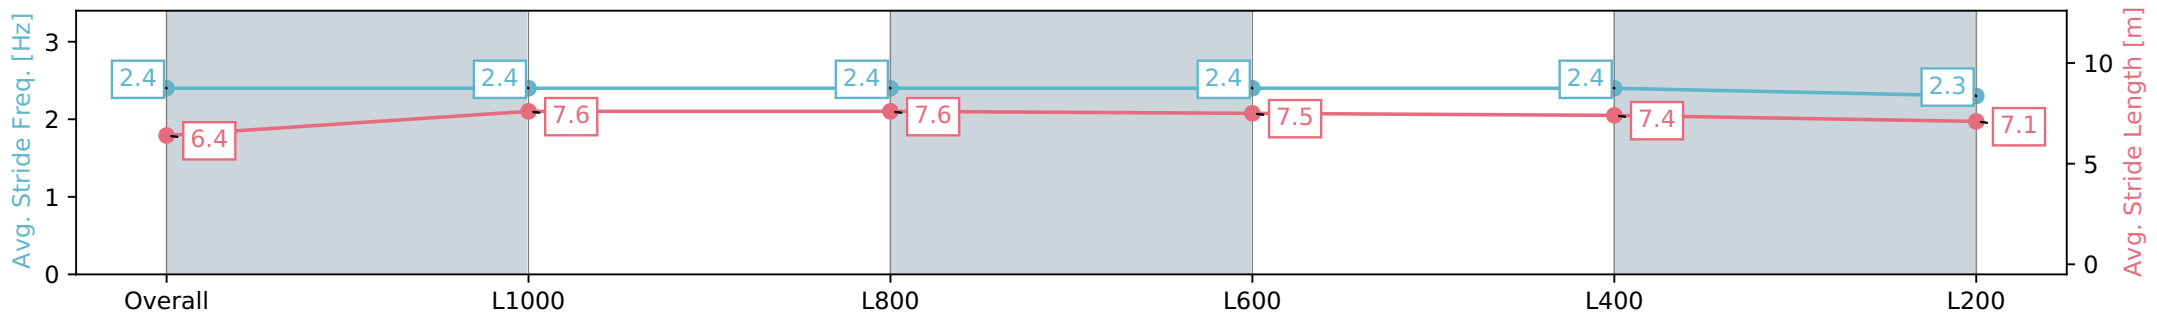

Morphettville Parks SA - Professional

Race 4: Thomas Farms Handicap - 1250m

03 February 2024 - 2:47PM

Track Rating: Good 3, Weather: Fine, Rail Position: True

Section	Overall	L1000	L800	L600	L400	L200
Section Times	1:13.55 [3] (0:16.11)	0:57.44 [1] (0:11.02)	0:46.42 [1] (0:11.19)	0:35.23 [1] (0:11.39)	0:23.84 [1] (0:11.50)	0:12.34 [1] (0:12.34)
Average Speed [km/h]	55.9	65.7	64.2	63.5	62.8	58.3
Top Speed [km/h]	68.9	68.7	65.2	64.1	63.8	61.3
Avg. Dist. to Rail [m]	3.5	0.8	0.3	0.6	1.8	4.6
Avg. Stride Freq. [Hz]	2.4	2.4	2.4	2.4	2.4	2.3
Avg. Stride Length [m]	6.4	7.6	7.6	7.5	7.4	7.1