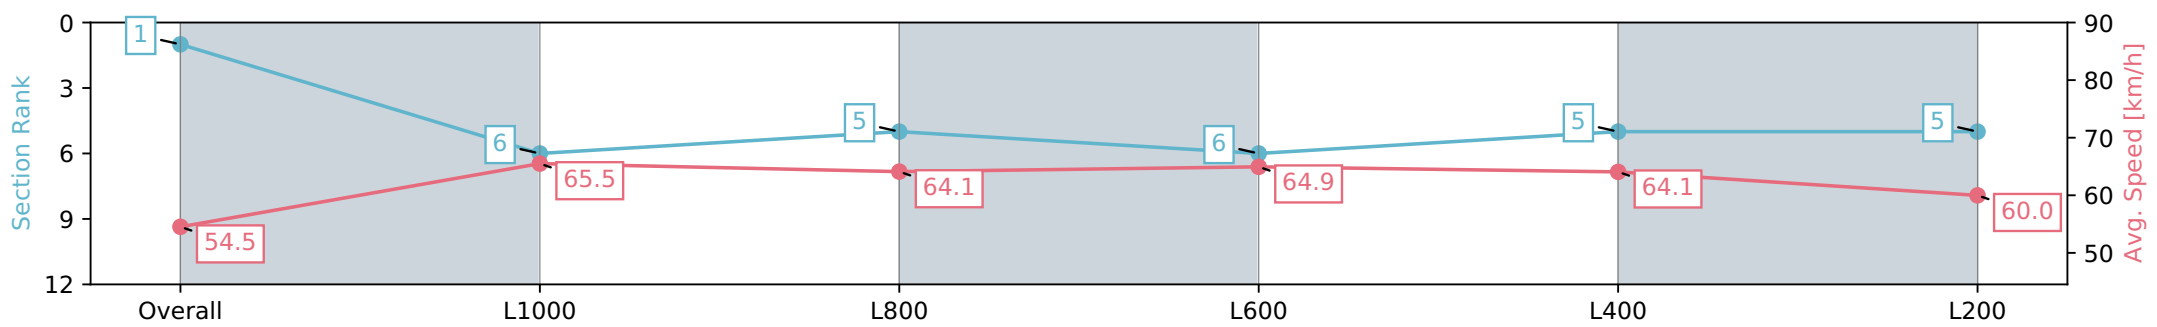

Morphettville Parks SA - Professional

Race 4: Thomas Farms Handicap - 1250m

03 February 2024 - 2:47PM

Track Rating: Good 3, Weather: Fine, Rail Position: True

Section	Overall	L1000	L800	L600	L400	L200
Section Times	1:13.47 [1] (0:16.52)	0:56.95 [6] (0:11.13)	0:45.82 [5] (0:11.30)	0:34.52 [6] (0:11.19)	0:23.33 [5] (0:11.33)	0:12.00 [5] (0:12.00)
Average Speed [km/h]	54.5	65.5	64.1	64.9	64.1	60.0
Top Speed [km/h]	67.4	67.3	65.6	66.1	65.5	63.2
Avg. Dist. to Rail [m]	3.3	2.5	2.3	1.9	4.1	6.1
Avg. Stride Freq. [Hz]	2.3	2.4	2.3	2.4	2.4	2.4
Avg. Stride Length [m]	6.7	7.7	7.7	7.7	7.3	7.1