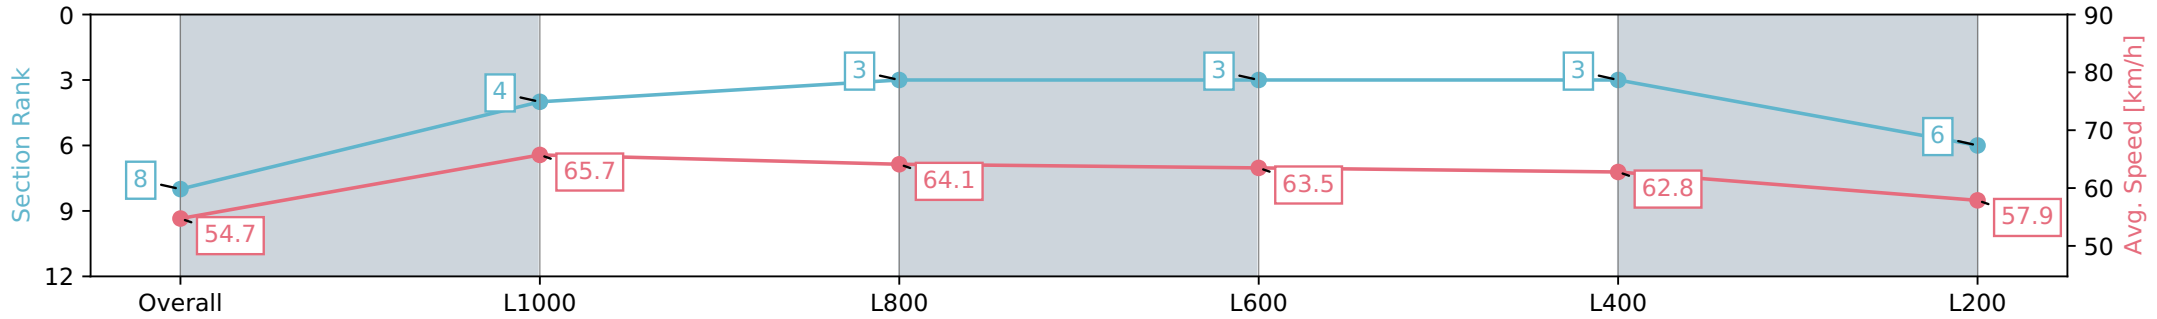

Morphettville Parks SA - Professional

Race 4: Thomas Farms Handicap - 1250m

03 February 2024 - 2:47PM

Track Rating: Good 3, Weather: Fine, Rail Position: True

Section	Overall	L1000	L800	L600	L400	L200
Section Times	1:13.99 [8] (0:16.47)	0:57.52 [4] (0:11.02)	0:46.50 [3] (0:11.22)	0:35.28 [3] (0:11.35)	0:23.93 [3] (0:11.49)	0:12.44 [6] (0:12.44)
Average Speed [km/h]	54.7	65.7	64.1	63.5	62.8	57.9
Top Speed [km/h]	67.6	67.3	64.6	64.1	64.8	61.1
Avg. Dist. to Rail [m]	2.1	1.1	0.3	0.4	2.4	4.7
Avg. Stride Freq. [Hz]	2.3	2.5	2.5	2.5	2.5	2.4
Avg. Stride Length [m]	6.5	7.3	7.2	7.2	6.9	6.7