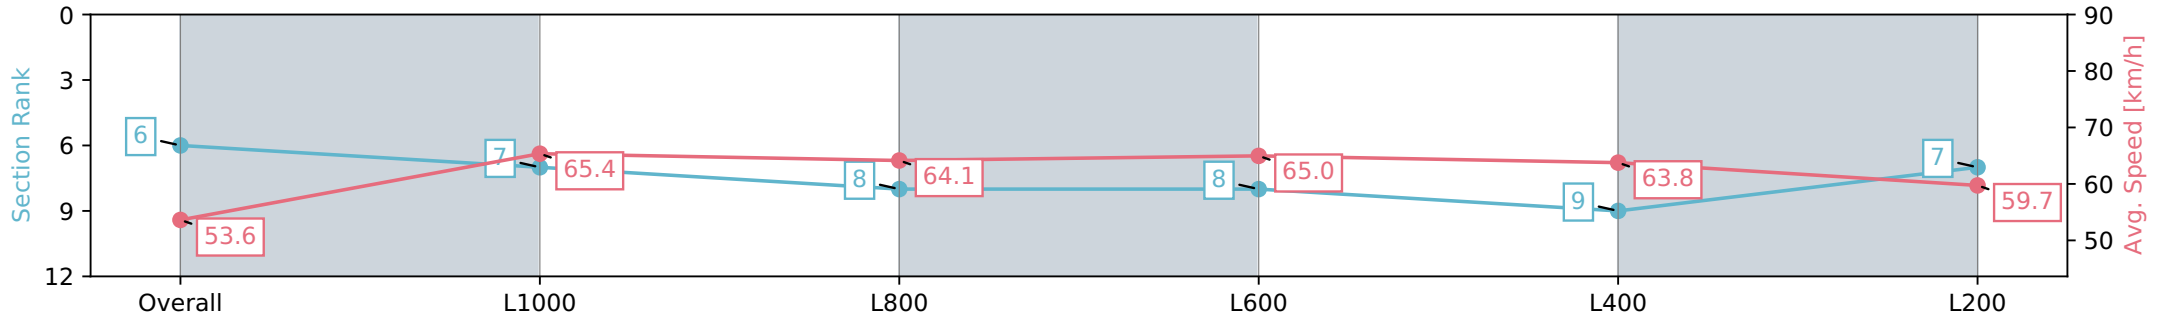

Morphettville Parks SA - Professional

Race 4: Thomas Farms Handicap - 1250m

03 February 2024 - 2:47PM

Track Rating: Good 3, Weather: Fine, Rail Position: True

Section	Overall	L1000	L800	L600	L400	L200
Section Times	1:13.81 [6] (0:16.80)	0:57.01 [7] (0:11.17)	0:45.84 [8] (0:11.24)	0:34.60 [8] (0:11.20)	0:23.40 [9] (0:11.35)	0:12.05 [7] (0:12.05)
Average Speed [km/h]	53.6	65.4	64.1	65.0	63.8	59.7
Top Speed [km/h]	67.7	67.6	65.0	65.5	65.0	62.7
Avg. Dist. to Rail [m]	4.3	2.4	1.1	1.6	4.0	7.9
Avg. Stride Freq. [Hz]	2.2	2.3	2.2	2.3	2.3	2.3
Avg. Stride Length [m]	6.7	7.9	7.9	7.8	7.7	7.3