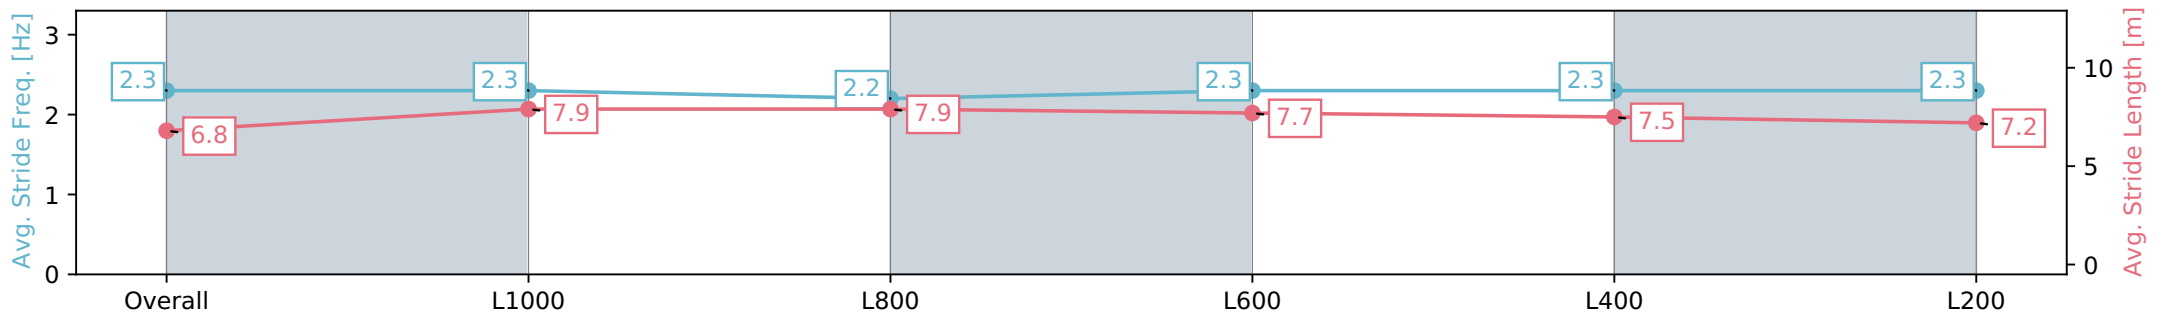

Morphettville Parks SA - Professional

Race 4: Thomas Farms Handicap - 1250m

03 February 2024 - 2:47PM

Track Rating: Good 3, Weather: Fine, Rail Position: True

Section	Overall	L1000	L800	L600	L400	L200
Section Times	1:13.60 [4] (0:16.23)	0:57.37 [2] (0:11.04)	0:46.33 [2] (0:11.22)	0:35.11 [2] (0:11.25)	0:23.86 [2] (0:11.47)	0:12.39 [2] (0:12.39)
Average Speed [km/h]	55.6	65.7	64.2	64.2	62.9	58.1
Top Speed [km/h]	69.0	68.3	65.1	64.8	64.5	60.7
Avg. Dist. to Rail [m]	6.8	1.4	0.9	0.6	2.3	5.1
Avg. Stride Freq. [Hz]	2.3	2.3	2.2	2.3	2.3	2.3
Avg. Stride Length [m]	6.8	7.9	7.9	7.7	7.5	7.2