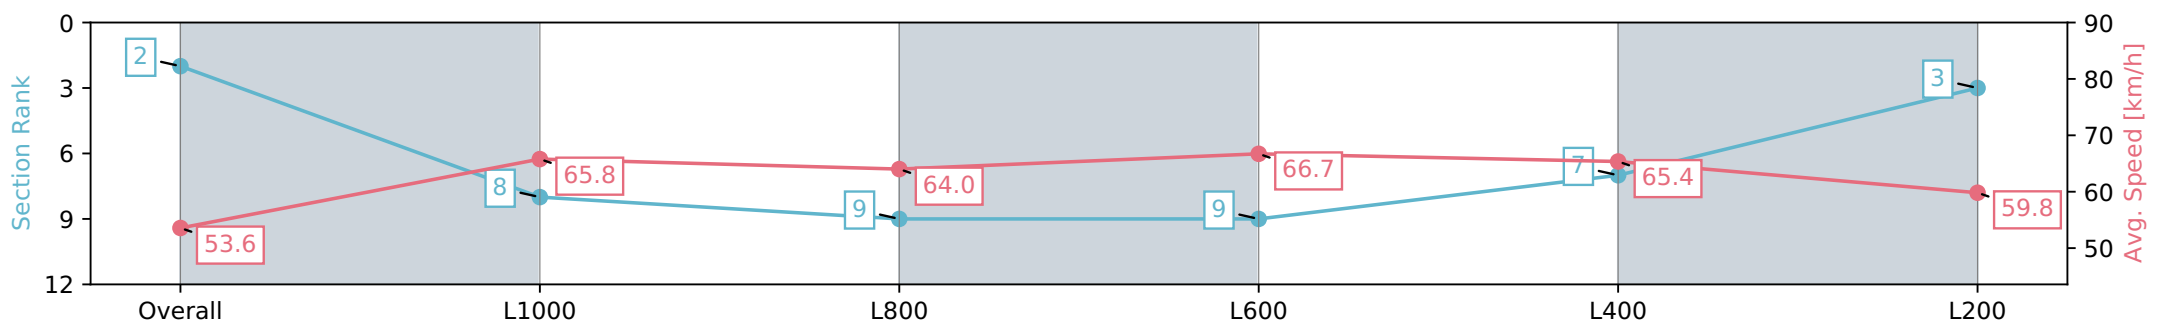

Morphettville Parks SA - Professional

Race 4: Thomas Farms Handicap - 1250m

03 February 2024 - 2:47PM

Track Rating: Good 3, Weather: Fine, Rail Position: True

Section	Overall	L1000	L800	L600	L400	L200
Section Times	1:13.51 [2] (0:16.84)	0:56.67 [8] (0:11.15)	0:45.52 [9] (0:11.30)	0:34.22 [9] (0:11.02)	0:23.20 [7] (0:11.16)	0:12.04 [3] (0:12.04)
Average Speed [km/h]	53.6	65.8	64.0	66.7	65.4	59.8
Top Speed [km/h]	68.1	68.1	65.9	67.4	66.5	64.6
Avg. Dist. to Rail [m]	5.4	3.4	2.9	3.7	6.4	7.9
Avg. Stride Freq. [Hz]	2.3	2.5	2.4	2.5	2.6	2.4
Avg. Stride Length [m]	6.3	7.0	7.1	7.1	7.1	7.0