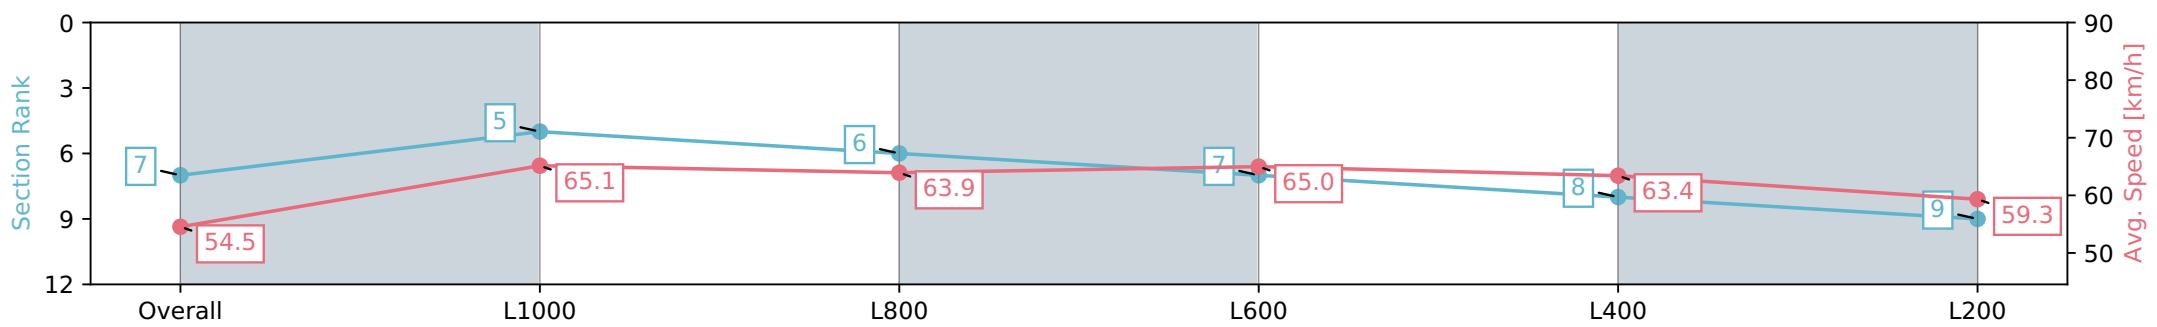

Morphettville Parks SA - Professional

Race 4: Thomas Farms Handicap - 1250m

03 February 2024 - 2:47PM

Track Rating: Good 3, Weather: Fine, Rail Position: True

Section	Overall	L1000	L800	L600	L400	L200
Section Times	1:13.98 [7] (0:16.52)	0:57.46 [5] (0:11.25)	0:46.21 [6] (0:11.33)	0:34.88 [7] (0:11.26)	0:23.62 [8] (0:11.47)	0:12.15 [9] (0:12.15)
Average Speed [km/h]	54.5	65.1	63.9	65.0	63.4	59.3
Top Speed [km/h]	67.0	65.9	64.8	65.3	64.5	63.1
Avg. Dist. to Rail [m]	4.7	3.2	2.8	3.0	5.4	8.8
Avg. Stride Freq. [Hz]	2.2	2.3	2.3	2.3	2.3	2.3
Avg. Stride Length [m]	6.7	7.7	7.8	7.7	7.6	7.4