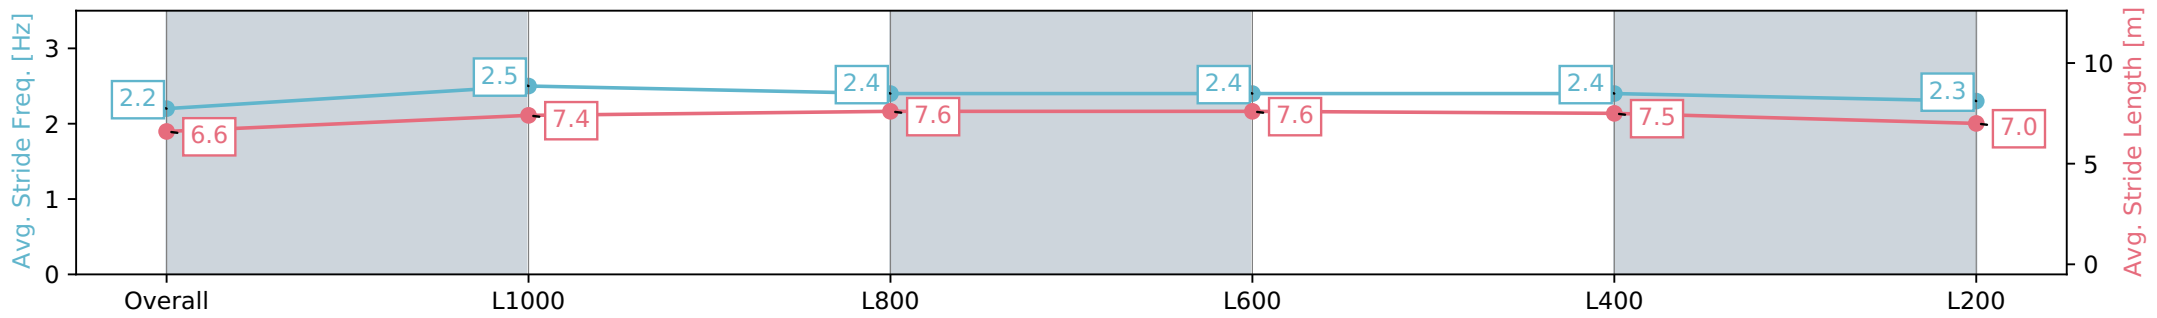

Morphettville Parks SA - Professional

Race 4: Thomas Farms Handicap - 1250m

03 February 2024 - 2:47PM

Track Rating: Good 3, Weather: Fine, Rail Position: True

Section	Overall	L1000	L800	L600	L400	L200
Section Times	1:13.77 [5] (0:16.87)	0:56.90 [9] (0:10.99)	0:45.91 [7] (0:11.07)	0:34.84 [5] (0:11.24)	0:23.60 [6] (0:11.30)	0:12.30 [4] (0:12.30)
Average Speed [km/h]	53.4	65.6	65.1	64.3	63.9	58.6
Top Speed [km/h]	67.9	68.0	65.8	64.9	65.3	63.1
Avg. Dist. to Rail [m]	2.3	0.7	0.2	0.9	1.0	1.6
Avg. Stride Freq. [Hz]	2.2	2.5	2.4	2.4	2.4	2.3
Avg. Stride Length [m]	6.6	7.4	7.6	7.6	7.5	7.0