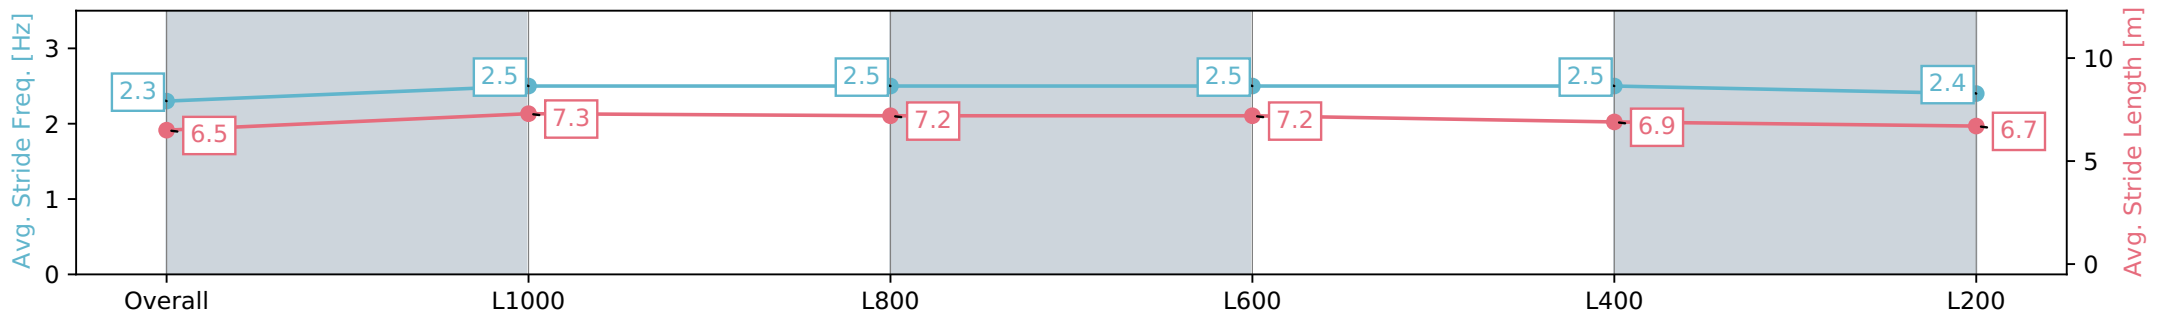

Morphettville Parks SA - Professional

Race 4: Thomas Farms Handicap - 1250m

03 February 2024 - 2:47PM

Track Rating: Good 3, Weather: Fine, Rail Position: True

Section	Overall	L1000	L800	L600	L400	L200
Section Times	1:13.99 [8] (0:16.47)	0:57.52 [4] (0:11.02)	0:46.50 [3] (0:11.22)	0:35.28 [3] (0:11.35)	0:23.93 [3] (0:11.49)	0:12.44 [6] (0:12.44)
Average Speed [km/h]	54.7	65.7	64.1	63.5	62.8	57.9
Top Speed [km/h]	67.6	67.3	64.6	64.1	64.8	61.1
Avg. Dist. to Rail [m]	2.1	1.1	0.3	0.4	2.4	4.7
Avg. Stride Freq. [Hz]	2.3	2.5	2.5	2.5	2.5	2.4
Avg. Stride Length [m]	6.5	7.3	7.2	7.2	6.9	6.7