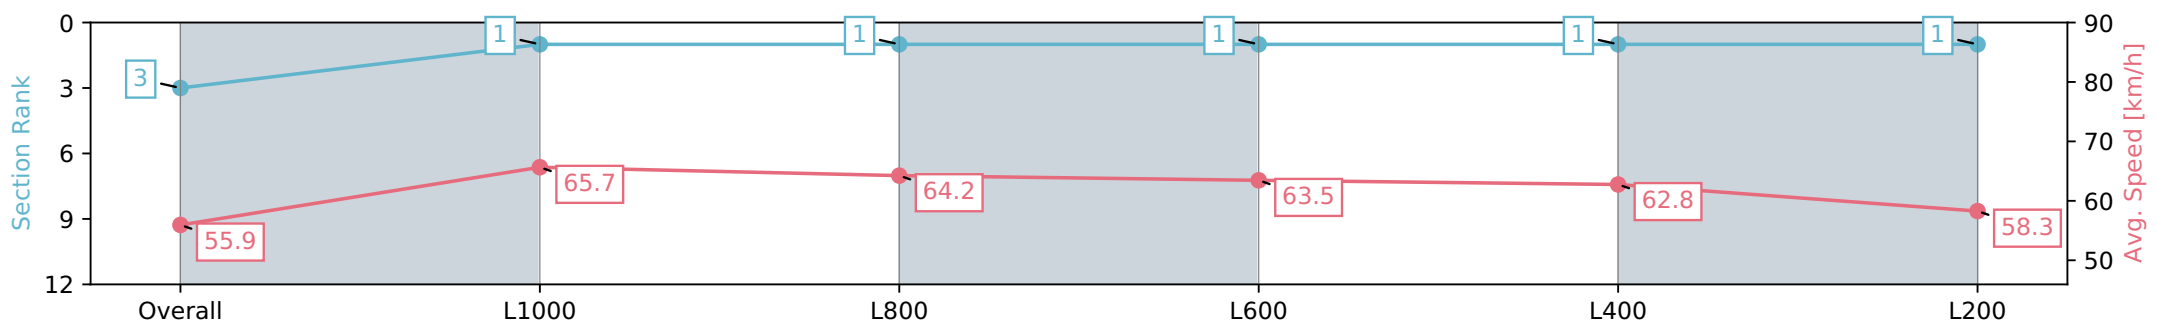

Morphettville Parks SA - Professional

Race 4: Thomas Farms Handicap - 1250m

03 February 2024 - 2:47PM

Track Rating: Good 3, Weather: Fine, Rail Position: True

Section	Overall	L1000	L800	L600	L400	L200
Section Times	1:13.55 [3] (0:16.11)	0:57.44 [1] (0:11.02)	0:46.42 [1] (0:11.19)	0:35.23 [1] (0:11.39)	0:23.84 [1] (0:11.50)	0:12.34 [1] (0:12.34)
Average Speed [km/h]	55.9	65.7	64.2	63.5	62.8	58.3
Top Speed [km/h]	68.9	68.7	65.2	64.1	63.8	61.3
Avg. Dist. to Rail [m]	3.5	0.8	0.3	0.6	1.8	4.6
Avg. Stride Freq. [Hz]	2.4	2.4	2.4	2.4	2.4	2.3
Avg. Stride Length [m]	6.4	7.6	7.6	7.5	7.4	7.1