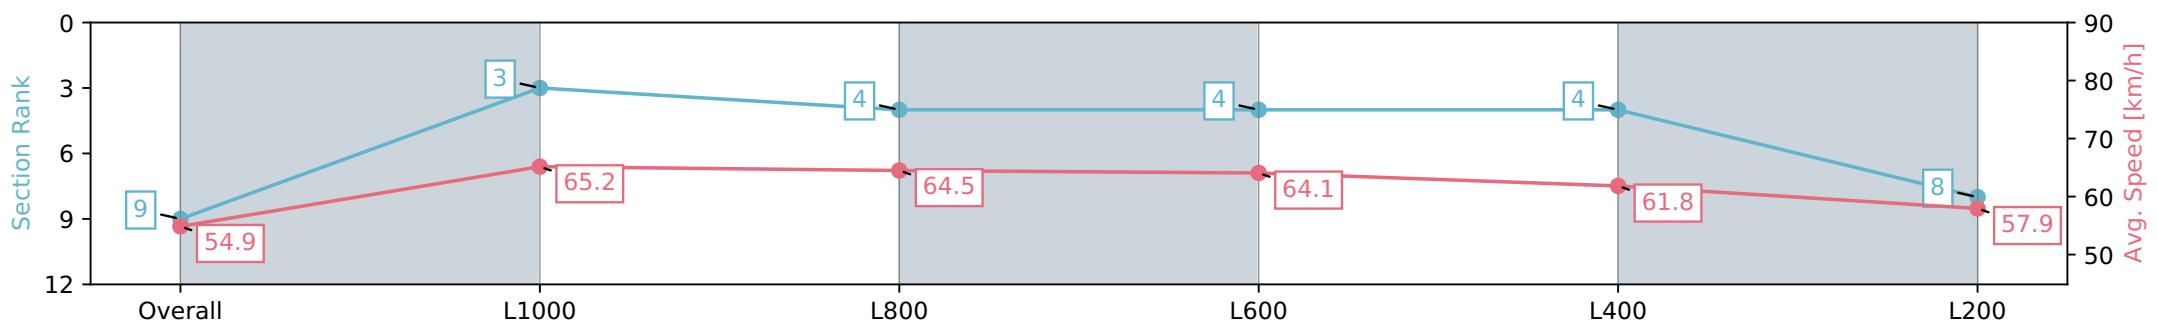

Morphettville Parks SA - Professional

Race 4: Thomas Farms Handicap - 1250m

03 February 2024 - 2:47PM

Track Rating: Good 3, Weather: Fine, Rail Position: True

Section	Overall	L1000	L800	L600	L400	L200
Section Times	1:14.25 [9] (0:16.43)	0:57.82 [3] (0:11.16)	0:46.66 [4] (0:11.18)	0:35.48 [4] (0:11.32)	0:24.16 [4] (0:11.72)	0:12.44 [8] (0:12.44)
Average Speed [km/h]	54.9	65.2	64.5	64.1	61.8	57.9
Top Speed [km/h]	66.6	66.4	65.8	64.9	63.6	61.6
Avg. Dist. to Rail [m]	6.1	2.0	0.8	1.3	4.5	6.9
Avg. Stride Freq. [Hz]	2.3	2.5	2.4	2.4	2.4	2.3
Avg. Stride Length [m]	6.5	7.3	7.4	7.3	7.1	6.8

- [] Ranking at each section and finish
- :-:- No data available at this section
- NA No data available