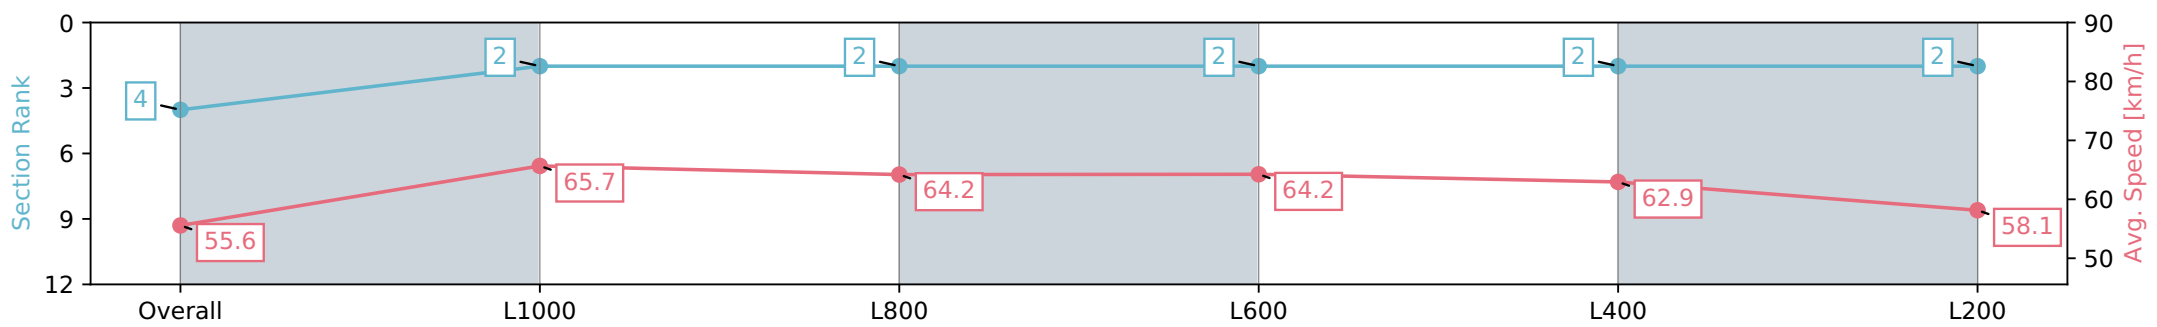

Morphettville Parks SA - Professional

Race 4: Thomas Farms Handicap - 1250m

03 February 2024 - 2:47PM

Track Rating: Good 3, Weather: Fine, Rail Position: True

Section	Overall	L1000	L800	L600	L400	L200
Section Times	1:13.60 [4] (0:16.23)	0:57.37 [2] (0:11.04)	0:46.33 [2] (0:11.22)	0:35.11 [2] (0:11.25)	0:23.86 [2] (0:11.47)	0:12.39 [2] (0:12.39)
Average Speed [km/h]	55.6	65.7	64.2	64.2	62.9	58.1
Top Speed [km/h]	69.0	68.3	65.1	64.8	64.5	60.7
Avg. Dist. to Rail [m]	6.8	1.4	0.9	0.6	2.3	5.1
Avg. Stride Freq. [Hz]	2.3	2.3	2.2	2.3	2.3	2.3
Avg. Stride Length [m]	6.8	7.9	7.9	7.7	7.5	7.2