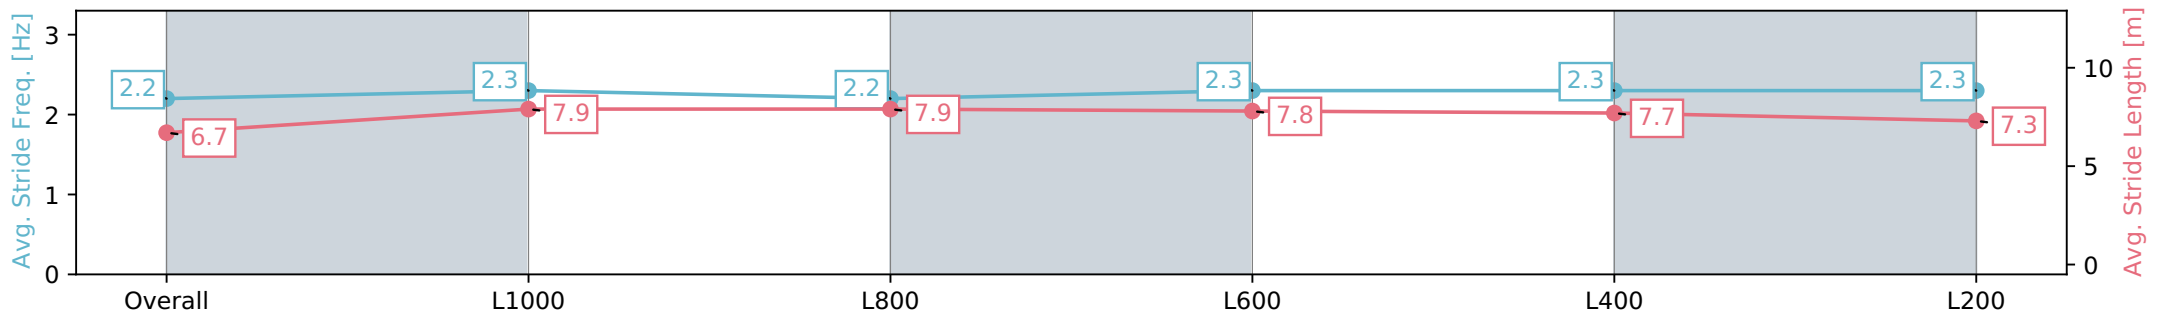

Morphettville Parks SA - Professional

Race 4: Thomas Farms Handicap - 1250m

03 February 2024 - 2:47PM

Track Rating: Good 3, Weather: Fine, Rail Position: True

Section	Overall	L1000	L800	L600	L400	L200
Section Times	1:13.81 [6] (0:16.80)	0:57.01 [7] (0:11.17)	0:45.84 [8] (0:11.24)	0:34.60 [8] (0:11.20)	0:23.40 [9] (0:11.35)	0:12.05 [7] (0:12.05)
Average Speed [km/h]	53.6	65.4	64.1	65.0	63.8	59.7
Top Speed [km/h]	67.7	67.6	65.0	65.5	65.0	62.7
Avg. Dist. to Rail [m]	4.3	2.4	1.1	1.6	4.0	7.9
Avg. Stride Freq. [Hz]	2.2	2.3	2.2	2.3	2.3	2.3
Avg. Stride Length [m]	6.7	7.9	7.9	7.8	7.7	7.3

- [] Ranking at each section and finish
- :-:- No data available at this section
- NA No data available

Horse/Jockey Name	IMPOSSIBLE ACTION
Finish Rank	7
Fastest Section Time (Section)	0:11.25 (L1000)
Top Speed [km/h] (Section)	67.0 (Overall)
Race State	Finished