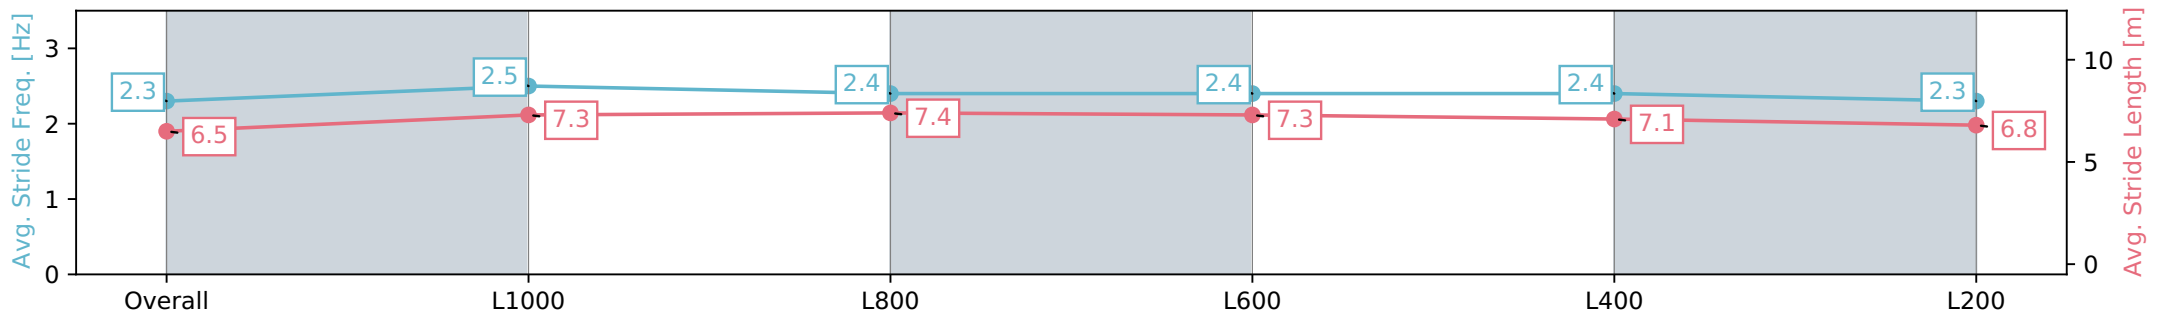

Morphettville Parks SA - Professional

Race 4: Thomas Farms Handicap - 1250m

03 February 2024 - 2:47PM

Track Rating: Good 3, Weather: Fine, Rail Position: True

Section	Overall	L1000	L800	L600	L400	L200
Section Times	1:14.25 [9] (0:16.43)	0:57.82 [3] (0:11.16)	0:46.66 [4] (0:11.18)	0:35.48 [4] (0:11.32)	0:24.16 [4] (0:11.72)	0:12.44 [8] (0:12.44)
Average Speed [km/h]	54.9	65.2	64.5	64.1	61.8	57.9
Top Speed [km/h]	66.6	66.4	65.8	64.9	63.6	61.6
Avg. Dist. to Rail [m]	6.1	2.0	0.8	1.3	4.5	6.9
Avg. Stride Freq. [Hz]	2.3	2.5	2.4	2.4	2.4	2.3
Avg. Stride Length [m]	6.5	7.3	7.4	7.3	7.1	6.8

- [] Ranking at each section and finish
- :-:- No data available at this section
- NA No data available