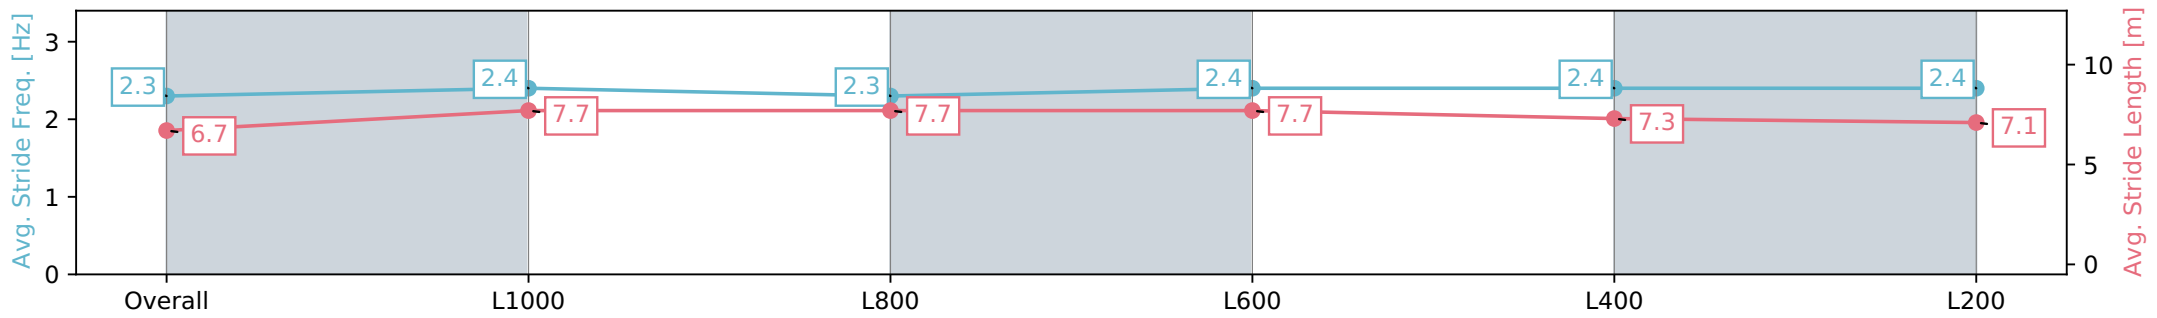

Morphettville Parks SA - Professional

Race 4: Thomas Farms Handicap - 1250m

03 February 2024 - 2:47PM

Track Rating: Good 3, Weather: Fine, Rail Position: True

Section	Overall	L1000	L800	L600	L400	L200
Section Times	1:13.47 [1] (0:16.52)	0:56.95 [6] (0:11.13)	0:45.82 [5] (0:11.30)	0:34.52 [6] (0:11.19)	0:23.33 [5] (0:11.33)	0:12.00 [5] (0:12.00)
Average Speed [km/h]	54.5	65.5	64.1	64.9	64.1	60.0
Top Speed [km/h]	67.4	67.3	65.6	66.1	65.5	63.2
Avg. Dist. to Rail [m]	3.3	2.5	2.3	1.9	4.1	6.1
Avg. Stride Freq. [Hz]	2.3	2.4	2.3	2.4	2.4	2.4
Avg. Stride Length [m]	6.7	7.7	7.7	7.7	7.3	7.1