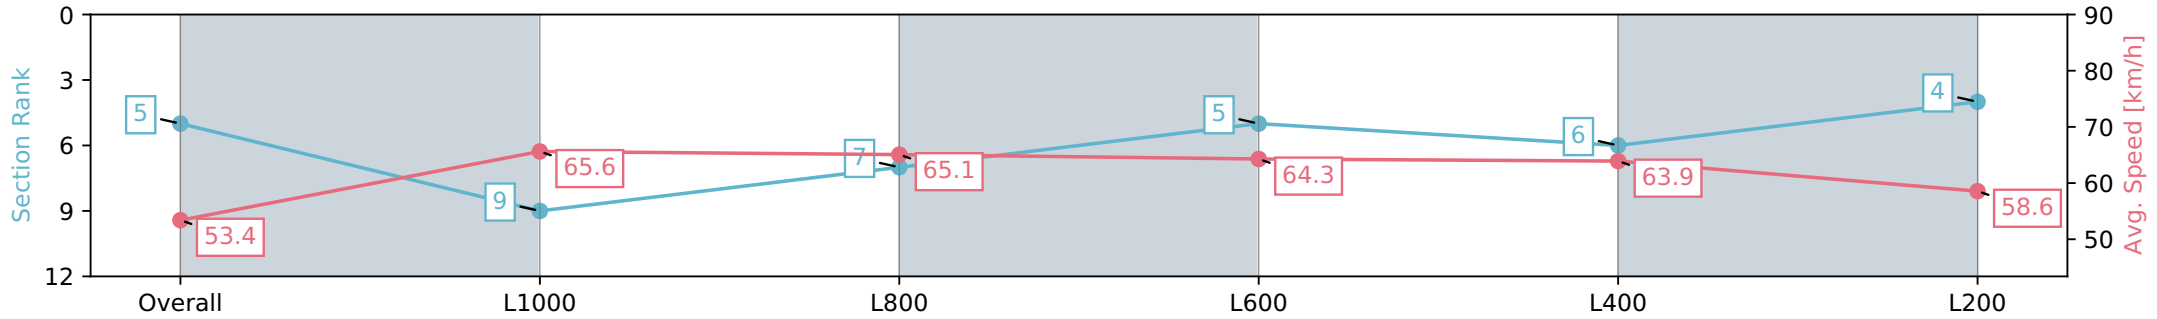

Morphettville Parks SA - Professional

Race 4: Thomas Farms Handicap - 1250m

03 February 2024 - 2:47PM

Track Rating: Good 3, Weather: Fine, Rail Position: True

Section	Overall	L1000	L800	L600	L400	L200
Section Times	1:13.77 [5] (0:16.87)	0:56.90 [9] (0:10.99)	0:45.91 [7] (0:11.07)	0:34.84 [5] (0:11.24)	0:23.60 [6] (0:11.30)	0:12.30 [4] (0:12.30)
Average Speed [km/h]	53.4	65.6	65.1	64.3	63.9	58.6
Top Speed [km/h]	67.9	68.0	65.8	64.9	65.3	63.1
Avg. Dist. to Rail [m]	2.3	0.7	0.2	0.9	1.0	1.6
Avg. Stride Freq. [Hz]	2.2	2.5	2.4	2.4	2.4	2.3
Avg. Stride Length [m]	6.6	7.4	7.6	7.6	7.5	7.0