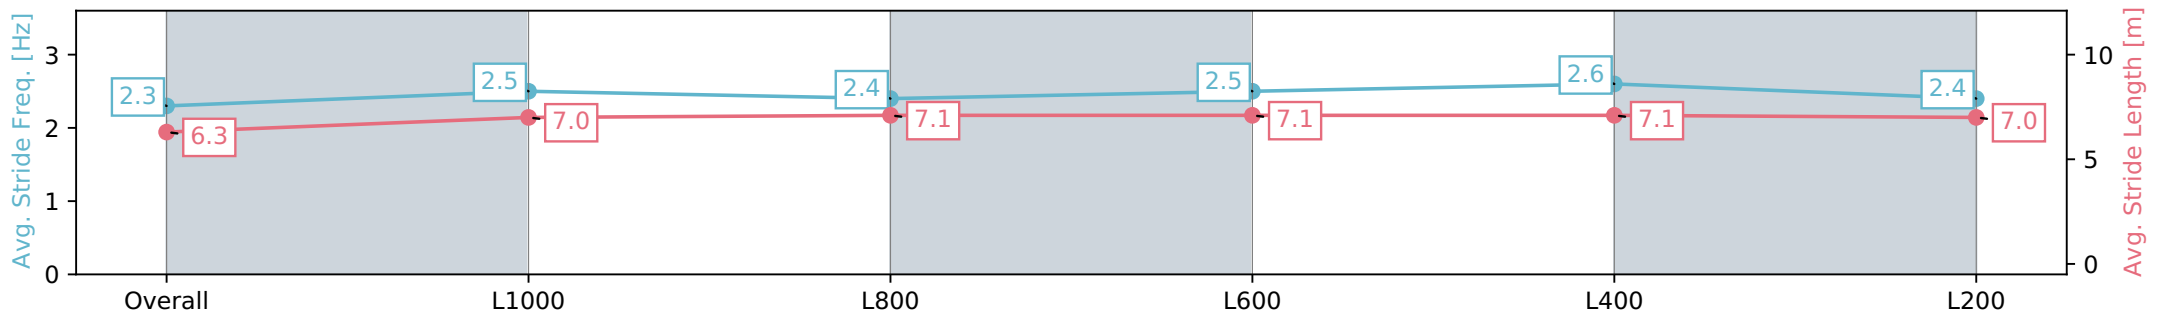

Morphettville Parks SA - Professional

Race 4: Thomas Farms Handicap - 1250m

03 February 2024 - 2:47PM

Track Rating: Good 3, Weather: Fine, Rail Position: True

Section	Overall	L1000	L800	L600	L400	L200
Section Times	1:13.51 [2] (0:16.84)	0:56.67 [8] (0:11.15)	0:45.52 [9] (0:11.30)	0:34.22 [9] (0:11.02)	0:23.20 [7] (0:11.16)	0:12.04 [3] (0:12.04)
Average Speed [km/h]	53.6	65.8	64.0	66.7	65.4	59.8
Top Speed [km/h]	68.1	68.1	65.9	67.4	66.5	64.6
Avg. Dist. to Rail [m]	5.4	3.4	2.9	3.7	6.4	7.9
Avg. Stride Freq. [Hz]	2.3	2.5	2.4	2.5	2.6	2.4
Avg. Stride Length [m]	6.3	7.0	7.1	7.1	7.1	7.0