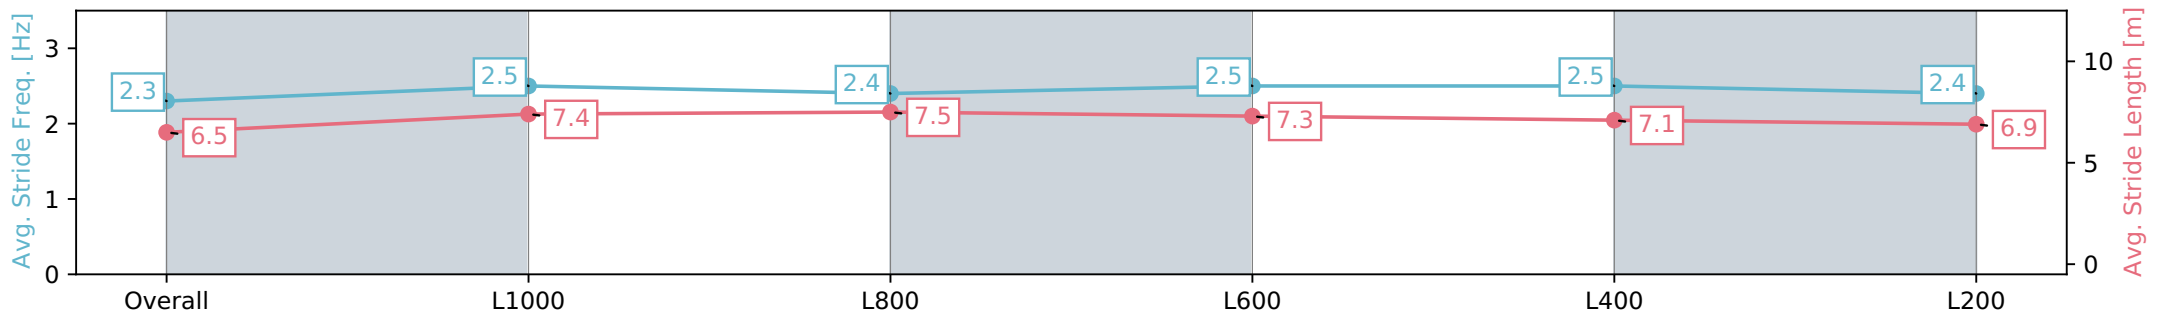

Morphettville Parks SA - Professional  
 Race 2: TAB Adelaide Cup Day - Monday March 11th  
 Handicap - 1250m

03 February 2024 - 1:37PM

Track Rating: Good 4, Weather: Fine, Rail Position: True

Section	Overall	L1000	L800	L600	L400	L200
Section Times	1:13.62 [3] (0:16.53)	0:57.09 [4] (0:11.06)	0:46.03 [4] (0:11.09)	0:34.94 [5] (0:11.21)	0:23.73 [4] (0:11.48)	0:12.25 [3] (0:12.25)
Average Speed [km/h]	54.5	65.3	65.1	64.7	63.3	58.9
Top Speed [km/h]	66.6	66.6	65.6	65.4	64.2	61.9
Avg. Dist. to Rail [m]	4.4	0.8	0.8	1.7	5.8	7.1
Avg. Stride Freq. [Hz]	2.3	2.5	2.4	2.5	2.5	2.4
Avg. Stride Length [m]	6.5	7.4	7.5	7.3	7.1	6.9