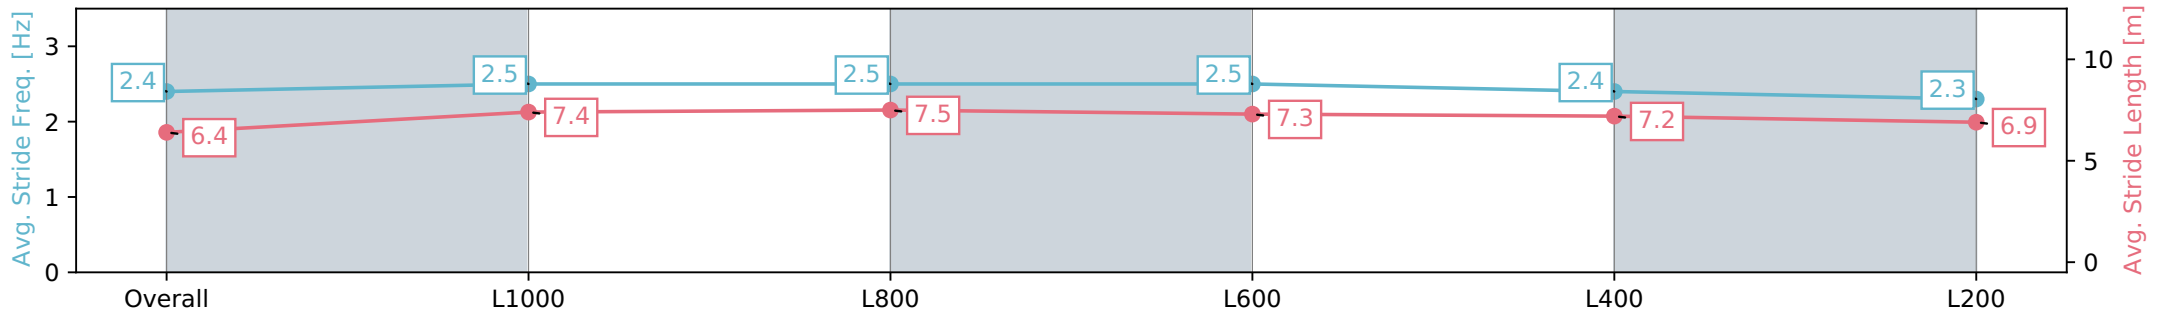

Morphettville Parks SA - Professional  
 Race 2: TAB Adelaide Cup Day - Monday March 11th  
 Handicap - 1250m  
 03 February 2024 - 1:37PM  
 Track Rating: Good 4, Weather: Fine, Rail Position: True

Section	Overall	L1000	L800	L600	L400	L200
Section Times	1:14.06 [6] (0:16.56)	0:57.49 [5] (0:11.05)	0:46.44 [5] (0:11.04)	0:35.40 [4] (0:11.30)	0:24.10 [5] (0:11.54)	0:12.56 [5] (0:12.56)
Average Speed [km/h]	54.3	65.5	65.5	65.2	62.8	57.4
Top Speed [km/h]	67.1	66.9	66.4	67.7	64.4	61.1
Avg. Dist. to Rail [m]	1.9	1.2	1.2	3.8	3.8	4.5
Avg. Stride Freq. [Hz]	2.4	2.5	2.5	2.5	2.5	2.4
Avg. Stride Length [m]	6.3	7.3	7.4	7.2	7.0	6.7

Report Created: Sat 03 February 2024 14:23:26 GMT+11 (Note: Timing is based on positional data)

- [ ] Ranking at each section and finish
- :-:- No data available at this section
- NA No data available

Horse/Jockey Name	OUR HEIDI
Finish Rank	7
Fastest Section Time (Section)	0:10.84 (L800)
Top Speed [km/h] (Section)	68.1 (Overall)
Race State	Finished

Morphettville Parks SA - Professional  
 Race 2: TAB Adelaide Cup Day - Monday March 11th  
 Handicap - 1250m  
 03 February 2024 - 1:37PM  
 Track Rating: Good 4, Weather: Fine, Rail Position: True

Section	Overall	L1000	L800	L600	L400	L200
Section Times	1:14.10 [7] (0:16.50)	0:57.60 [3] (0:10.92)	0:46.68 [3] (0:10.84)	0:35.84 [1] (0:11.25)	0:24.59 [1] (0:11.76)	0:12.83 [2] (0:12.83)
Average Speed [km/h]	54.6	66.5	66.7	65.2	61.8	56.1
Top Speed [km/h]	68.1	67.3	67.4	66.5	63.5	59.7
Avg. Dist. to Rail [m]	4.7	1.4	1.5	3.3	3.2	2.9
Avg. Stride Freq. [Hz]	2.4	2.5	2.5	2.5	2.4	2.3
Avg. Stride Length [m]	6.4	7.4	7.5	7.3	7.2	6.9