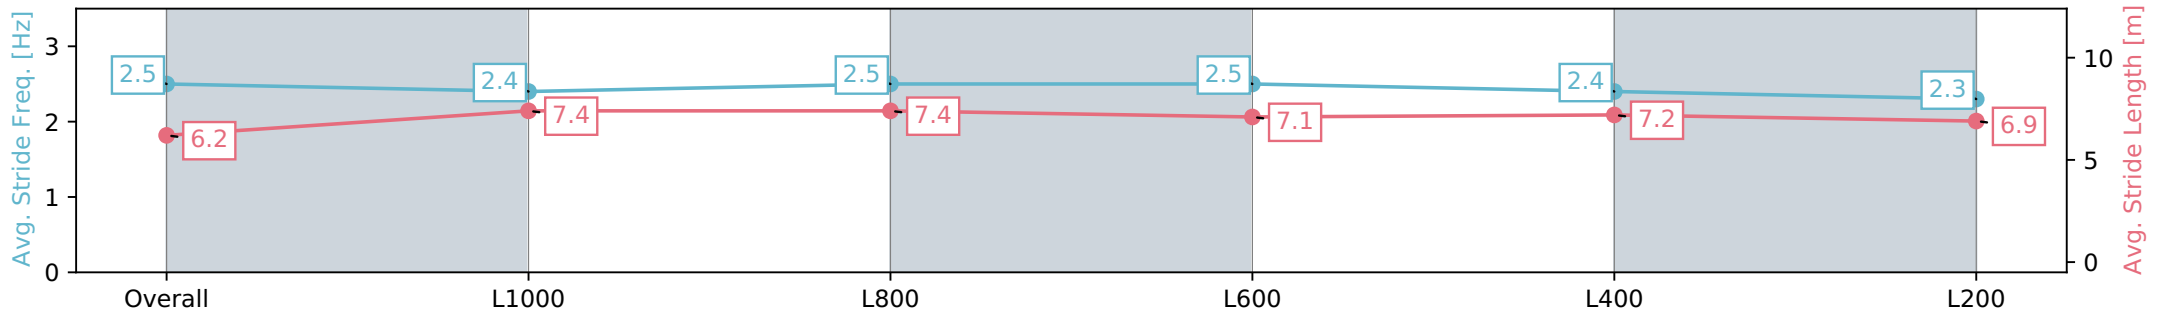

Report Created: Sat 03 February 2024 14:23:21 GMT+11 (Note: Timing is based on positional data)

- [ ] Ranking at each section and finish
- :-:- No data available at this section
- NA No data available

Horse/Jockey Name	SHE'S GREYSFUL
Finish Rank	5
Fastest Section Time (Section)	0:11.06 (L800)
Top Speed [km/h] (Section)	66.4 (Overall)
Race State	Finished

Morphettville Parks SA - Professional  
 Race 2: TAB Adelaide Cup Day - Monday March 11th  
 Handicap - 1250m  
 03 February 2024 - 1:37PM  
 Track Rating: Good 4, Weather: Fine, Rail Position: True

Section	Overall	L1000	L800	L600	L400	L200
Section Times	1:13.98 [5] (0:16.22)	0:57.76 [2] (0:11.19)	0:46.57 [2] (0:11.06)	0:35.51 [3] (0:11.23)	0:24.28 [3] (0:11.56)	0:12.72 [1] (0:12.72)
Average Speed [km/h]	55.6	65.2	65.6	65.1	62.3	56.6
Top Speed [km/h]	66.4	66.1	66.4	66.1	64.4	61.0
Avg. Dist. to Rail [m]	5.7	2.5	3.4	2.7	0.3	0.3
Avg. Stride Freq. [Hz]	2.5	2.4	2.5	2.5	2.4	2.3
Avg. Stride Length [m]	6.2	7.4	7.4	7.1	7.2	6.9