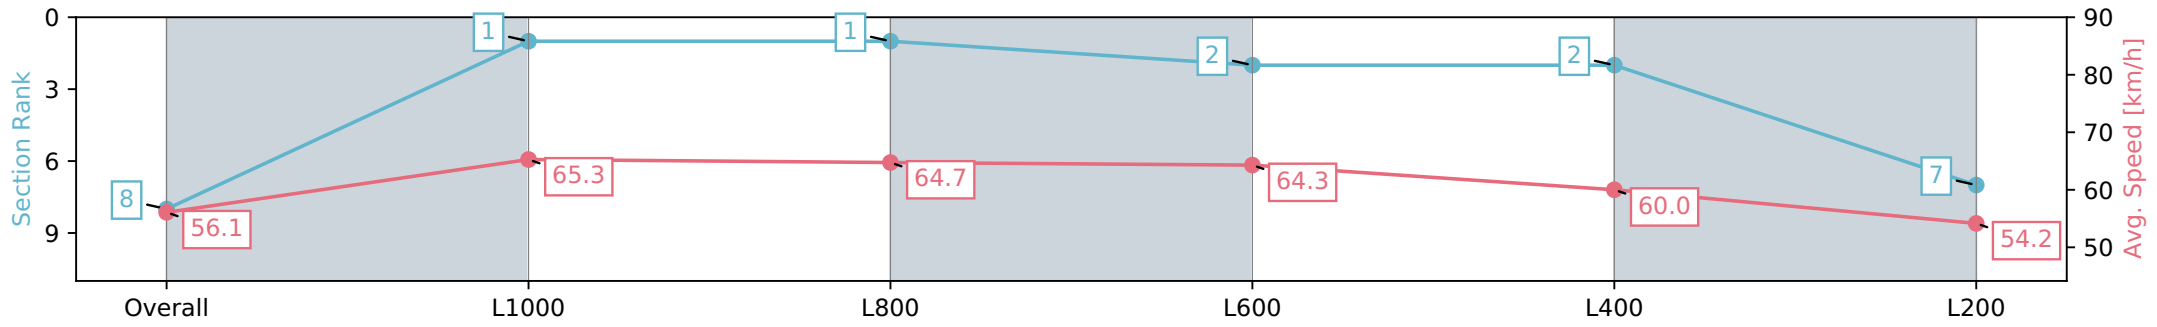

Morphettville Parks SA - Professional  
 Race 2: TAB Adelaide Cup Day - Monday March 11th  
 Handicap - 1250m  
 03 February 2024 - 1:37PM  
 Track Rating: Good 4, Weather: Fine, Rail Position: True

Section	Overall	L1000	L800	L600	L400	L200
Section Times	1:14.10 [7] (0:16.50)	0:57.60 [3] (0:10.92)	0:46.68 [3] (0:10.84)	0:35.84 [1] (0:11.25)	0:24.59 [1] (0:11.76)	0:12.83 [2] (0:12.83)
Average Speed [km/h]	54.6	66.5	66.7	65.2	61.8	56.1
Top Speed [km/h]	68.1	67.3	67.4	66.5	63.5	59.7
Avg. Dist. to Rail [m]	4.7	1.4	1.5	3.3	3.2	2.9
Avg. Stride Freq. [Hz]	2.4	2.5	2.5	2.5	2.4	2.3
Avg. Stride Length [m]	6.4	7.4	7.5	7.3	7.2	6.9

Report Created: Sat 03 February 2024 14:23:29 GMT+11 (Note: Timing is based on positional data)

- [ ] Ranking at each section and finish
- :-:- No data available at this section
- NA No data available

Horse/Jockey Name	STELLA NOTATION
Finish Rank	8
Fastest Section Time (Section)	0:11.08 (L1000)
Top Speed [km/h] (Section)	68.1 (Overall)
Race State	Finished

Morphettville Parks SA - Professional  
 Race 2: TAB Adelaide Cup Day - Monday March 11th  
 Handicap - 1250m  
 03 February 2024 - 1:37PM  
 Track Rating: Good 4, Weather: Fine, Rail Position: True

Section	Overall	L1000	L800	L600	L400	L200
Section Times	1:14.95 [8] (0:16.07)	0:58.88 [1] (0:11.08)	0:47.80 [1] (0:11.15)	0:36.65 [2] (0:11.32)	0:25.33 [2] (0:12.02)	0:13.31 [7] (0:13.31)
Average Speed [km/h]	56.1	65.3	64.7	64.3	60.0	54.2
Top Speed [km/h]	68.1	68.0	66.2	65.7	63.1	58.5
Avg. Dist. to Rail [m]	2.7	1.0	1.3	1.9	1.3	1.4
Avg. Stride Freq. [Hz]	0.0	0.0	0.0	0.0	0.0	0.0
Avg. Stride Length [m]	0.0	0.0	0.0	0.0	0.0	0.0