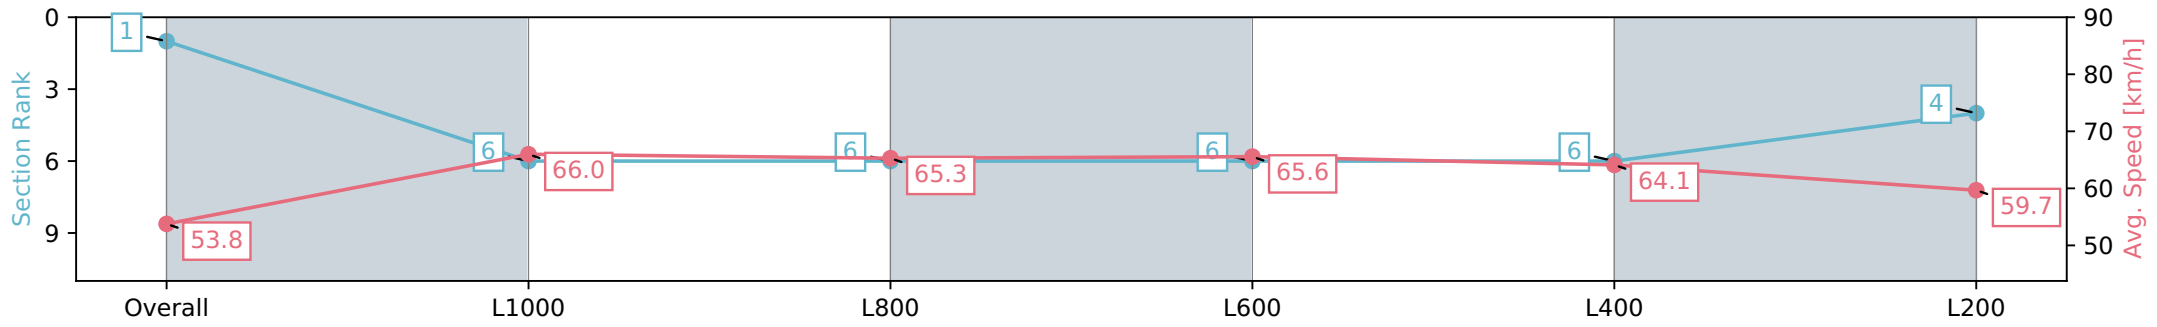

Horse/Jockey Name	TOAST THE DEEL
Finish Rank	1
Fastest Section Time (Section)	0:11.05 (L800)
Top Speed [km/h] (Section)	67.2 (L1000)
Race State	Finished

Morphettville Parks SA - Professional
Race 2: TAB Adelaide Cup Day - Monday March 11th
Handicap - 1250m
03 February 2024 - 1:37PM
Track Rating: Good 4, Weather: Fine, Rail Position: True

Section	Overall	L1000	L800	L600	L400	L200
Section Times	1:13.45 [1] (0:16.77)	0:56.68 [6] (0:11.07)	0:45.61 [6] (0:11.05)	0:34.56 [6] (0:11.14)	0:23.42 [6] (0:11.35)	0:12.07 [4] (0:12.07)
Average Speed [km/h]	53.8	66.0	65.3	65.6	64.1	59.7
Top Speed [km/h]	66.9	67.2	66.3	66.8	65.2	62.6
Avg. Dist. to Rail [m]	6.7	2.6	1.7	2.8	5.9	8.7
Avg. Stride Freq. [Hz]	2.4	2.5	2.4	2.5	2.5	2.4
Avg. Stride Length [m]	6.3	7.3	7.4	7.4	7.1	7.0

Report Created: Sat 03 February 2024 14:23:14 GMT+11 (Note: Timing is based on positional data)

- [ ] Ranking at each section and finish
- -:-:- No data available at this section
- NA No data available