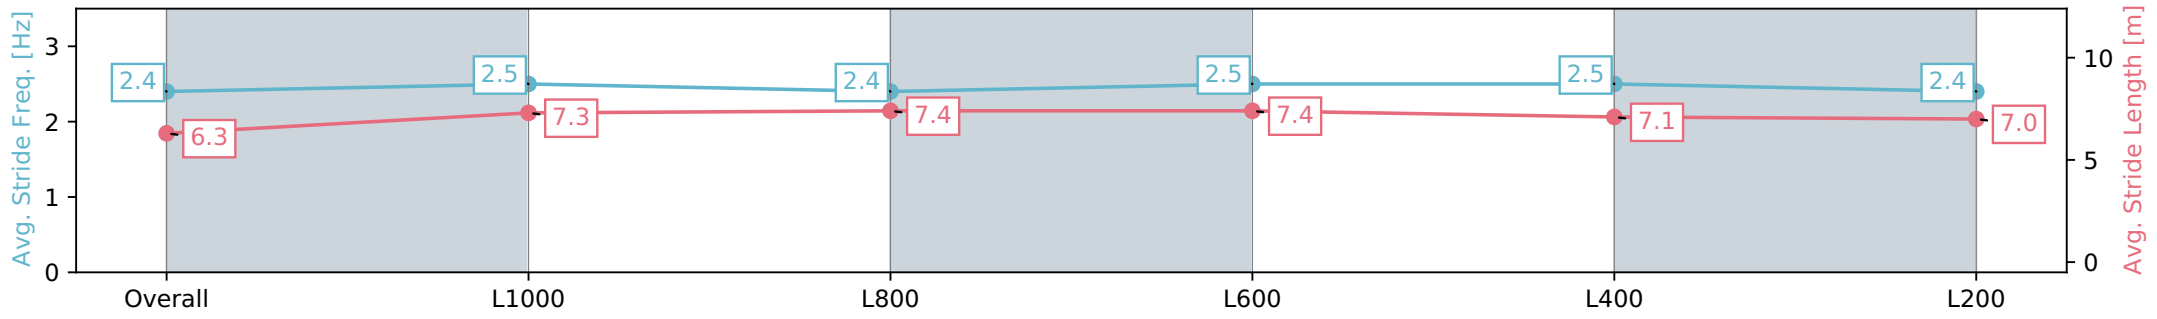

Horse/Jockey Name	TOAST THE DEEL
Finish Rank	1
Fastest Section Time (Section)	0:11.05 (L800)
Top Speed [km/h] (Section)	67.2 (L1000)
Race State	Finished

Morphettville Parks SA - Professional
Race 2: TAB Adelaide Cup Day - Monday March 11th
Handicap - 1250m
03 February 2024 - 1:37PM
Track Rating: Good 4, Weather: Fine, Rail Position: True

Section	Overall	L1000	L800	L600	L400	L200
Section Times	1:13.45 [1] (0:16.77)	0:56.68 [6] (0:11.07)	0:45.61 [6] (0:11.05)	0:34.56 [6] (0:11.14)	0:23.42 [6] (0:11.35)	0:12.07 [4] (0:12.07)
Average Speed [km/h]	53.8	66.0	65.3	65.6	64.1	59.7
Top Speed [km/h]	66.9	67.2	66.3	66.8	65.2	62.6
Avg. Dist. to Rail [m]	6.7	2.6	1.7	2.8	5.9	8.7
Avg. Stride Freq. [Hz]	2.4	2.5	2.4	2.5	2.5	2.4
Avg. Stride Length [m]	6.3	7.3	7.4	7.4	7.1	7.0

Report Created: Sat 03 February 2024 14:23:14 GMT+11 (Note: Timing is based on positional data)

- [ ] Ranking at each section and finish
- -:-:- No data available at this section
- NA No data available