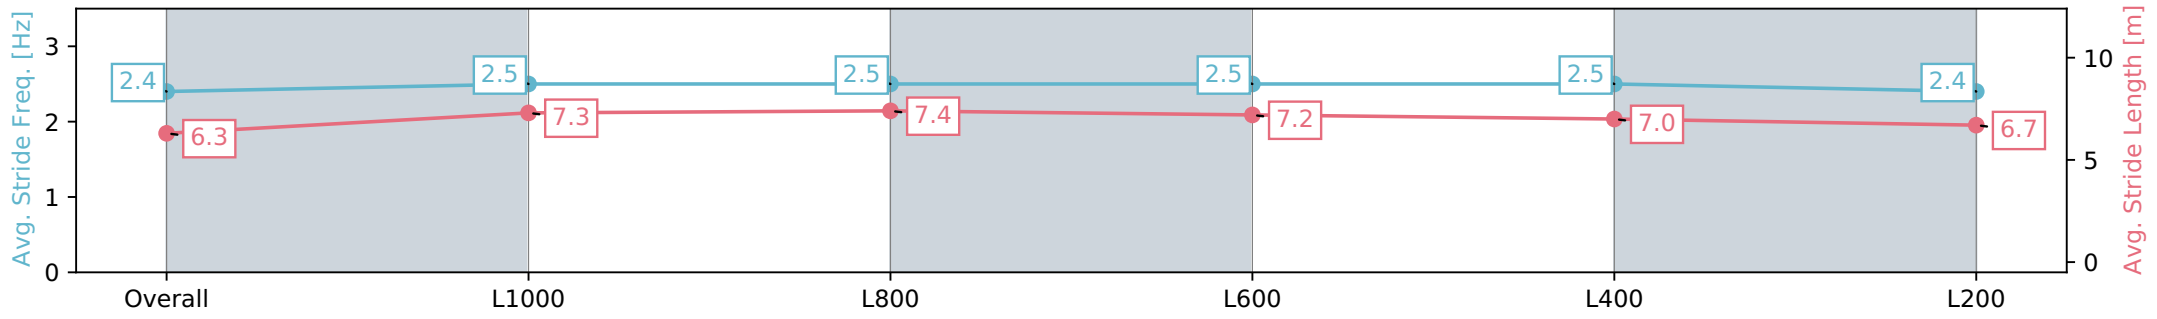

Morphettville Parks SA - Professional  
 Race 2: TAB Adelaide Cup Day - Monday March 11th  
 Handicap - 1250m  
 03 February 2024 - 1:37PM  
 Track Rating: Good 4, Weather: Fine, Rail Position: True

Section	Overall	L1000	L800	L600	L400	L200
Section Times	1:13.98 [5] (0:16.22)	0:57.76 [2] (0:11.19)	0:46.57 [2] (0:11.06)	0:35.51 [3] (0:11.23)	0:24.28 [3] (0:11.56)	0:12.72 [1] (0:12.72)
Average Speed [km/h]	55.6	65.2	65.6	65.1	62.3	56.6
Top Speed [km/h]	66.4	66.1	66.4	66.1	64.4	61.0
Avg. Dist. to Rail [m]	5.7	2.5	3.4	2.7	0.3	0.3
Avg. Stride Freq. [Hz]	2.5	2.4	2.5	2.5	2.4	2.3
Avg. Stride Length [m]	6.2	7.4	7.4	7.1	7.2	6.9

Report Created: Sat 03 February 2024 14:23:24 GMT+11 (Note: Timing is based on positional data)

- [ ] Ranking at each section and finish
- :-:- No data available at this section
- NA No data available

Horse/Jockey Name	HOPE AT HAND
Finish Rank	6
Fastest Section Time (Section)	0:11.04 (L800)
Top Speed [km/h] (Section)	67.7 (L600)
Race State	Finished

Morphettville Parks SA - Professional  
 Race 2: TAB Adelaide Cup Day - Monday March 11th  
 Handicap - 1250m  
 03 February 2024 - 1:37PM  
 Track Rating: Good 4, Weather: Fine, Rail Position: True

Section	Overall	L1000	L800	L600	L400	L200
Section Times	1:14.06 [6] (0:16.56)	0:57.49 [5] (0:11.05)	0:46.44 [5] (0:11.04)	0:35.40 [4] (0:11.30)	0:24.10 [5] (0:11.54)	0:12.56 [5] (0:12.56)
Average Speed [km/h]	54.3	65.5	65.5	65.2	62.8	57.4
Top Speed [km/h]	67.1	66.9	66.4	67.7	64.4	61.1
Avg. Dist. to Rail [m]	1.9	1.2	1.2	3.8	3.8	4.5
Avg. Stride Freq. [Hz]	2.4	2.5	2.5	2.5	2.5	2.4
Avg. Stride Length [m]	6.3	7.3	7.4	7.2	7.0	6.7