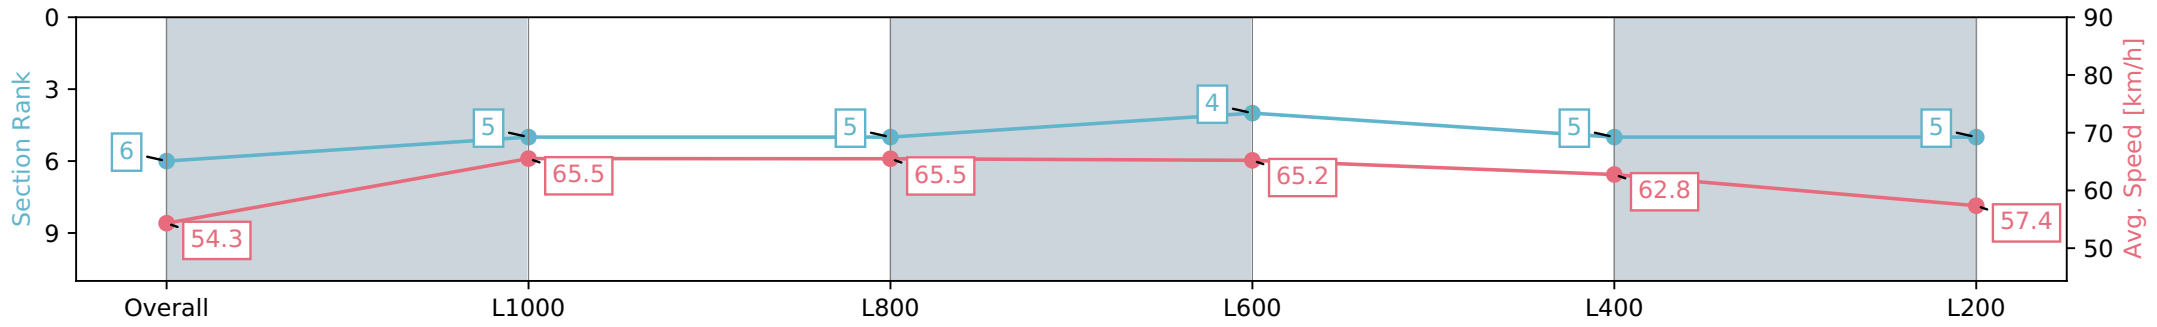

Morphettville Parks SA - Professional  
 Race 2: TAB Adelaide Cup Day - Monday March 11th  
 Handicap - 1250m  
 03 February 2024 - 1:37PM  
 Track Rating: Good 4, Weather: Fine, Rail Position: True

Section	Overall	L1000	L800	L600	L400	L200
Section Times	1:13.98 [5] (0:16.22)	0:57.76 [2] (0:11.19)	0:46.57 [2] (0:11.06)	0:35.51 [3] (0:11.23)	0:24.28 [3] (0:11.56)	0:12.72 [1] (0:12.72)
Average Speed [km/h]	55.6	65.2	65.6	65.1	62.3	56.6
Top Speed [km/h]	66.4	66.1	66.4	66.1	64.4	61.0
Avg. Dist. to Rail [m]	5.7	2.5	3.4	2.7	0.3	0.3
Avg. Stride Freq. [Hz]	2.5	2.4	2.5	2.5	2.4	2.3
Avg. Stride Length [m]	6.2	7.4	7.4	7.1	7.2	6.9

Report Created: Sat 03 February 2024 14:23:24 GMT+11 (Note: Timing is based on positional data)

- [ ] Ranking at each section and finish
- :-:- No data available at this section
- NA No data available

Horse/Jockey Name	HOPE AT HAND
Finish Rank	6
Fastest Section Time (Section)	0:11.04 (L800)
Top Speed [km/h] (Section)	67.7 (L600)
Race State	Finished

Morphettville Parks SA - Professional  
 Race 2: TAB Adelaide Cup Day - Monday March 11th  
 Handicap - 1250m  
 03 February 2024 - 1:37PM  
 Track Rating: Good 4, Weather: Fine, Rail Position: True

Section	Overall	L1000	L800	L600	L400	L200
Section Times	1:14.06 [6] (0:16.56)	0:57.49 [5] (0:11.05)	0:46.44 [5] (0:11.04)	0:35.40 [4] (0:11.30)	0:24.10 [5] (0:11.54)	0:12.56 [5] (0:12.56)
Average Speed [km/h]	54.3	65.5	65.5	65.2	62.8	57.4
Top Speed [km/h]	67.1	66.9	66.4	67.7	64.4	61.1
Avg. Dist. to Rail [m]	1.9	1.2	1.2	3.8	3.8	4.5
Avg. Stride Freq. [Hz]	2.4	2.5	2.5	2.5	2.5	2.4
Avg. Stride Length [m]	6.3	7.3	7.4	7.2	7.0	6.7