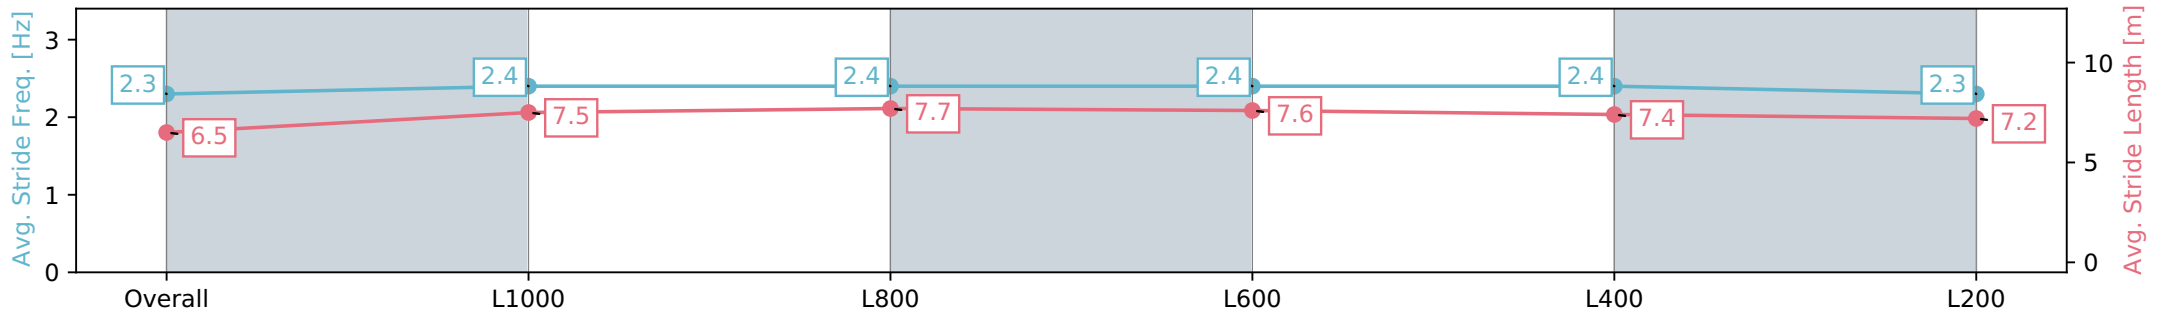

Morphettville Parks SA - Professional  
 Race 2: TAB Adelaide Cup Day - Monday March 11th  
 Handicap - 1250m  
 03 February 2024 - 1:37PM  
 Track Rating: Good 4, Weather: Fine, Rail Position: True

Section	Overall	L1000	L800	L600	L400	L200
Section Times	1:13.59 [2] (0:16.82)	0:56.77 [7] (0:11.07)	0:45.70 [7] (0:11.11)	0:34.59 [7] (0:11.13)	0:23.46 [7] (0:11.40)	0:12.06 [6] (0:12.06)
Average Speed [km/h]	53.5	65.5	65.0	65.0	63.2	59.7
Top Speed [km/h]	67.0	66.8	65.8	65.9	64.3	62.0
Avg. Dist. to Rail [m]	2.5	1.2	1.9	1.1	1.0	2.8
Avg. Stride Freq. [Hz]	2.3	2.4	2.4	2.4	2.4	2.3
Avg. Stride Length [m]	6.5	7.5	7.7	7.6	7.4	7.2