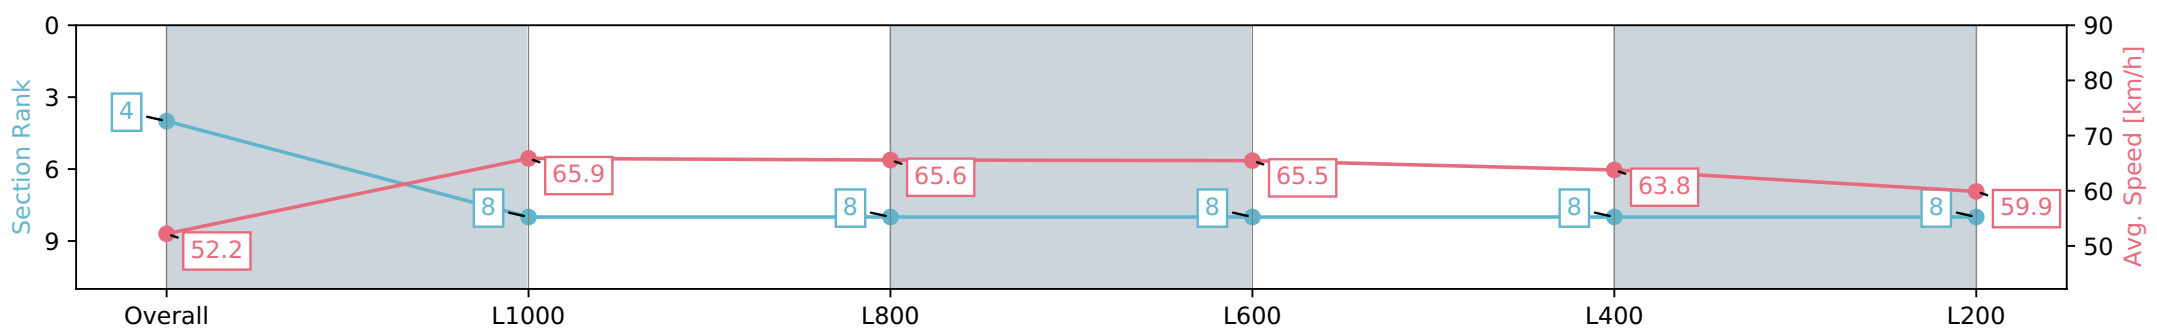

Report Created: Sat 03 February 2024 14:23:19 GMT+11 (Note: Timing is based on positional data)

- [ ] Ranking at each section and finish
- :-:- No data available at this section
- NA No data available

Horse/Jockey Name	IN THE DARKNESS
Finish Rank	4
Fastest Section Time (Section)	0:11.01 (L800)
Top Speed [km/h] (Section)	66.9 (L1000)
Race State	Finished

Morphettville Parks SA - Professional  
 Race 2: TAB Adelaide Cup Day - Monday March 11th  
 Handicap - 1250m  
 03 February 2024 - 1:37PM  
 Track Rating: Good 4, Weather: Fine, Rail Position: True

Section	Overall	L1000	L800	L600	L400	L200
Section Times	1:13.76 [4] (0:17.26)	0:56.50 [8] (0:11.03)	0:45.47 [8] (0:11.01)	0:34.46 [8] (0:11.05)	0:23.41 [8] (0:11.38)	0:12.03 [8] (0:12.03)
Average Speed [km/h]	52.2	65.9	65.6	65.5	63.8	59.9
Top Speed [km/h]	66.1	66.9	66.8	66.4	65.0	65.3
Avg. Dist. to Rail [m]	4.1	2.0	1.4	1.1	6.1	10.5
Avg. Stride Freq. [Hz]	2.3	2.5	2.4	2.4	2.4	2.3
Avg. Stride Length [m]	6.3	7.4	7.5	7.4	7.4	7.1