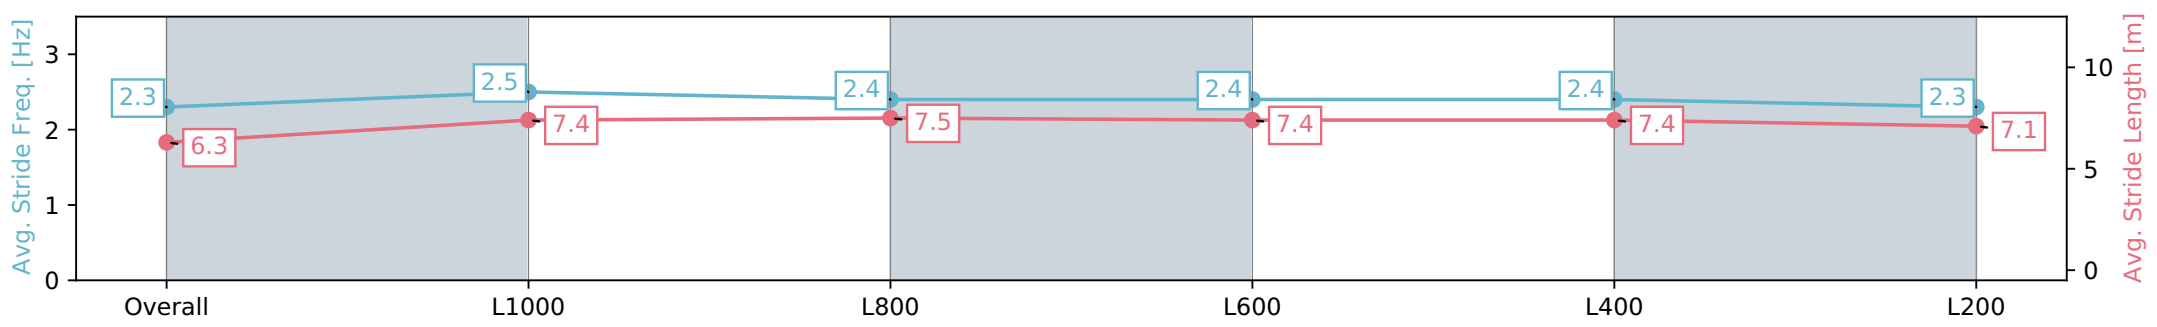

Report Created: Sat 03 February 2024 14:23:19 GMT+11 (Note: Timing is based on positional data)

- [ ] Ranking at each section and finish
- :-:- No data available at this section
- NA No data available

Horse/Jockey Name	IN THE DARKNESS
Finish Rank	4
Fastest Section Time (Section)	0:11.01 (L800)
Top Speed [km/h] (Section)	66.9 (L1000)
Race State	Finished

Morphettville Parks SA - Professional  
 Race 2: TAB Adelaide Cup Day - Monday March 11th  
 Handicap - 1250m  
 03 February 2024 - 1:37PM  
 Track Rating: Good 4, Weather: Fine, Rail Position: True

Section	Overall	L1000	L800	L600	L400	L200
Section Times	1:13.76 [4] (0:17.26)	0:56.50 [8] (0:11.03)	0:45.47 [8] (0:11.01)	0:34.46 [8] (0:11.05)	0:23.41 [8] (0:11.38)	0:12.03 [8] (0:12.03)
Average Speed [km/h]	52.2	65.9	65.6	65.5	63.8	59.9
Top Speed [km/h]	66.1	66.9	66.8	66.4	65.0	65.3
Avg. Dist. to Rail [m]	4.1	2.0	1.4	1.1	6.1	10.5
Avg. Stride Freq. [Hz]	2.3	2.5	2.4	2.4	2.4	2.3
Avg. Stride Length [m]	6.3	7.4	7.5	7.4	7.4	7.1