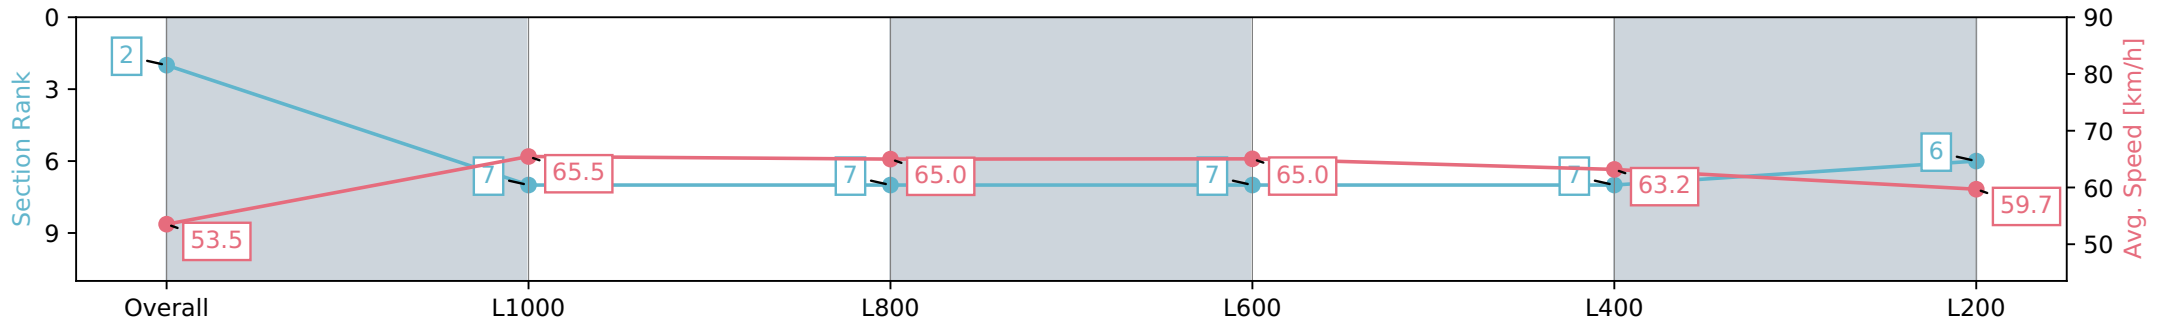

Morphettville Parks SA - Professional  
 Race 2: TAB Adelaide Cup Day - Monday March 11th  
 Handicap - 1250m  
 03 February 2024 - 1:37PM  
 Track Rating: Good 4, Weather: Fine, Rail Position: True

Section	Overall	L1000	L800	L600	L400	L200
Section Times	1:13.59 [2] (0:16.82)	0:56.77 [7] (0:11.07)	0:45.70 [7] (0:11.11)	0:34.59 [7] (0:11.13)	0:23.46 [7] (0:11.40)	0:12.06 [6] (0:12.06)
Average Speed [km/h]	53.5	65.5	65.0	65.0	63.2	59.7
Top Speed [km/h]	67.0	66.8	65.8	65.9	64.3	62.0
Avg. Dist. to Rail [m]	2.5	1.2	1.9	1.1	1.0	2.8
Avg. Stride Freq. [Hz]	2.3	2.4	2.4	2.4	2.4	2.3
Avg. Stride Length [m]	6.5	7.5	7.7	7.6	7.4	7.2