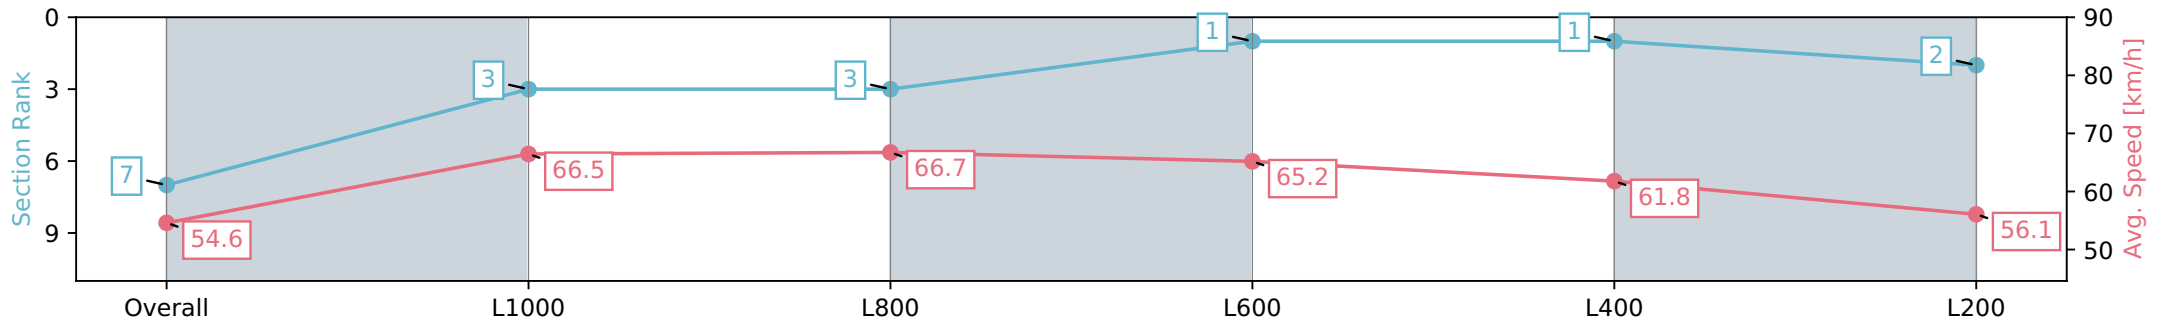

Morphettville Parks SA - Professional  
 Race 2: TAB Adelaide Cup Day - Monday March 11th  
 Handicap - 1250m  
 03 February 2024 - 1:37PM  
 Track Rating: Good 4, Weather: Fine, Rail Position: True

Section	Overall	L1000	L800	L600	L400	L200
Section Times	1:14.06 [6] (0:16.56)	0:57.49 [5] (0:11.05)	0:46.44 [5] (0:11.04)	0:35.40 [4] (0:11.30)	0:24.10 [5] (0:11.54)	0:12.56 [5] (0:12.56)
Average Speed [km/h]	54.3	65.5	65.5	65.2	62.8	57.4
Top Speed [km/h]	67.1	66.9	66.4	67.7	64.4	61.1
Avg. Dist. to Rail [m]	1.9	1.2	1.2	3.8	3.8	4.5
Avg. Stride Freq. [Hz]	2.4	2.5	2.5	2.5	2.5	2.4
Avg. Stride Length [m]	6.3	7.3	7.4	7.2	7.0	6.7

Report Created: Sat 03 February 2024 14:23:26 GMT+11 (Note: Timing is based on positional data)

- [ ] Ranking at each section and finish
- :-:- No data available at this section
- NA No data available

Horse/Jockey Name	OUR HEIDI
Finish Rank	7
Fastest Section Time (Section)	0:10.84 (L800)
Top Speed [km/h] (Section)	68.1 (Overall)
Race State	Finished

Morphettville Parks SA - Professional  
 Race 2: TAB Adelaide Cup Day - Monday March 11th  
 Handicap - 1250m  
 03 February 2024 - 1:37PM  
 Track Rating: Good 4, Weather: Fine, Rail Position: True

Section	Overall	L1000	L800	L600	L400	L200
Section Times	1:14.10 [7] (0:16.50)	0:57.60 [3] (0:10.92)	0:46.68 [3] (0:10.84)	0:35.84 [1] (0:11.25)	0:24.59 [1] (0:11.76)	0:12.83 [2] (0:12.83)
Average Speed [km/h]	54.6	66.5	66.7	65.2	61.8	56.1
Top Speed [km/h]	68.1	67.3	67.4	66.5	63.5	59.7
Avg. Dist. to Rail [m]	4.7	1.4	1.5	3.3	3.2	2.9
Avg. Stride Freq. [Hz]	2.4	2.5	2.5	2.5	2.4	2.3
Avg. Stride Length [m]	6.4	7.4	7.5	7.3	7.2	6.9