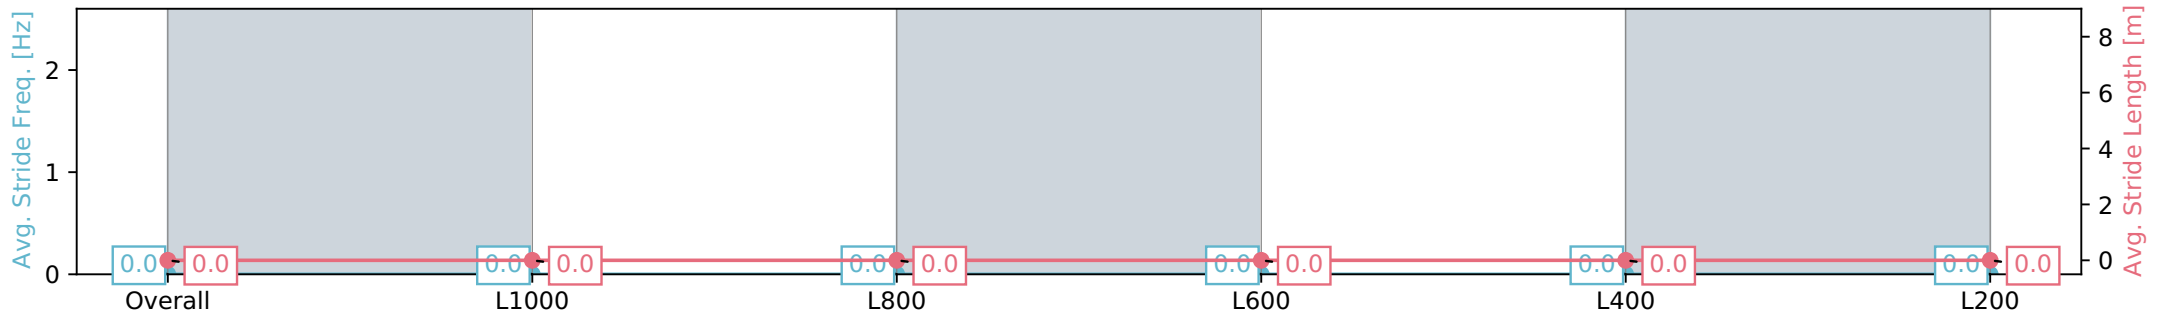

Morphettville Parks SA - Professional  
 Race 2: TAB Adelaide Cup Day - Monday March 11th  
 Handicap - 1250m  
 03 February 2024 - 1:37PM  
 Track Rating: Good 4, Weather: Fine, Rail Position: True

Section	Overall	L1000	L800	L600	L400	L200
Section Times	1:14.10 [7] (0:16.50)	0:57.60 [3] (0:10.92)	0:46.68 [3] (0:10.84)	0:35.84 [1] (0:11.25)	0:24.59 [1] (0:11.76)	0:12.83 [2] (0:12.83)
Average Speed [km/h]	54.6	66.5	66.7	65.2	61.8	56.1
Top Speed [km/h]	68.1	67.3	67.4	66.5	63.5	59.7
Avg. Dist. to Rail [m]	4.7	1.4	1.5	3.3	3.2	2.9
Avg. Stride Freq. [Hz]	2.4	2.5	2.5	2.5	2.4	2.3
Avg. Stride Length [m]	6.4	7.4	7.5	7.3	7.2	6.9

Report Created: Sat 03 February 2024 14:23:29 GMT+11 (Note: Timing is based on positional data)

- [ ] Ranking at each section and finish
- :-:- No data available at this section
- NA No data available

Horse/Jockey Name	STELLA NOTATION
Finish Rank	8
Fastest Section Time (Section)	0:11.08 (L1000)
Top Speed [km/h] (Section)	68.1 (Overall)
Race State	Finished

Morphettville Parks SA - Professional  
 Race 2: TAB Adelaide Cup Day - Monday March 11th  
 Handicap - 1250m  
 03 February 2024 - 1:37PM  
 Track Rating: Good 4, Weather: Fine, Rail Position: True

Section	Overall	L1000	L800	L600	L400	L200
Section Times	1:14.95 [8] (0:16.07)	0:58.88 [1] (0:11.08)	0:47.80 [1] (0:11.15)	0:36.65 [2] (0:11.32)	0:25.33 [2] (0:12.02)	0:13.31 [7] (0:13.31)
Average Speed [km/h]	56.1	65.3	64.7	64.3	60.0	54.2
Top Speed [km/h]	68.1	68.0	66.2	65.7	63.1	58.5
Avg. Dist. to Rail [m]	2.7	1.0	1.3	1.9	1.3	1.4
Avg. Stride Freq. [Hz]	0.0	0.0	0.0	0.0	0.0	0.0
Avg. Stride Length [m]	0.0	0.0	0.0	0.0	0.0	0.0