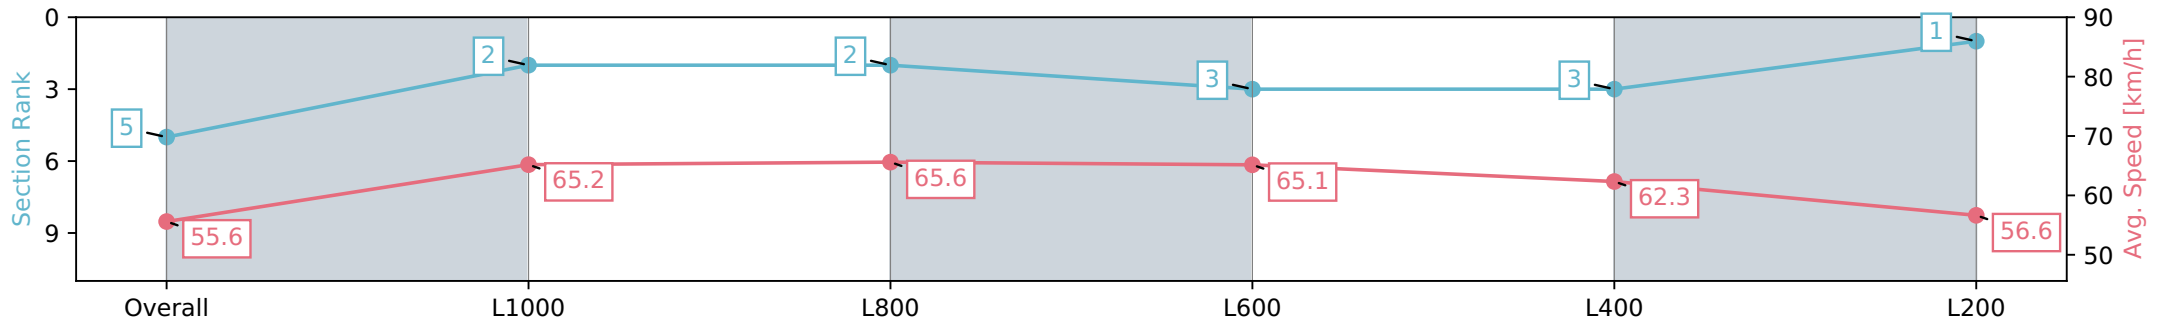

Report Created: Sat 03 February 2024 14:23:21 GMT+11 (Note: Timing is based on positional data)

- [ ] Ranking at each section and finish
- :-:- No data available at this section
- NA No data available

Horse/Jockey Name	SHE'S GREYSFUL
Finish Rank	5
Fastest Section Time (Section)	0:11.06 (L800)
Top Speed [km/h] (Section)	66.4 (Overall)
Race State	Finished

Morphettville Parks SA - Professional  
 Race 2: TAB Adelaide Cup Day - Monday March 11th  
 Handicap - 1250m  
 03 February 2024 - 1:37PM  
 Track Rating: Good 4, Weather: Fine, Rail Position: True

Section	Overall	L1000	L800	L600	L400	L200
Section Times	1:13.98 [5] (0:16.22)	0:57.76 [2] (0:11.19)	0:46.57 [2] (0:11.06)	0:35.51 [3] (0:11.23)	0:24.28 [3] (0:11.56)	0:12.72 [1] (0:12.72)
Average Speed [km/h]	55.6	65.2	65.6	65.1	62.3	56.6
Top Speed [km/h]	66.4	66.1	66.4	66.1	64.4	61.0
Avg. Dist. to Rail [m]	5.7	2.5	3.4	2.7	0.3	0.3
Avg. Stride Freq. [Hz]	2.5	2.4	2.5	2.5	2.4	2.3
Avg. Stride Length [m]	6.2	7.4	7.4	7.1	7.2	6.9