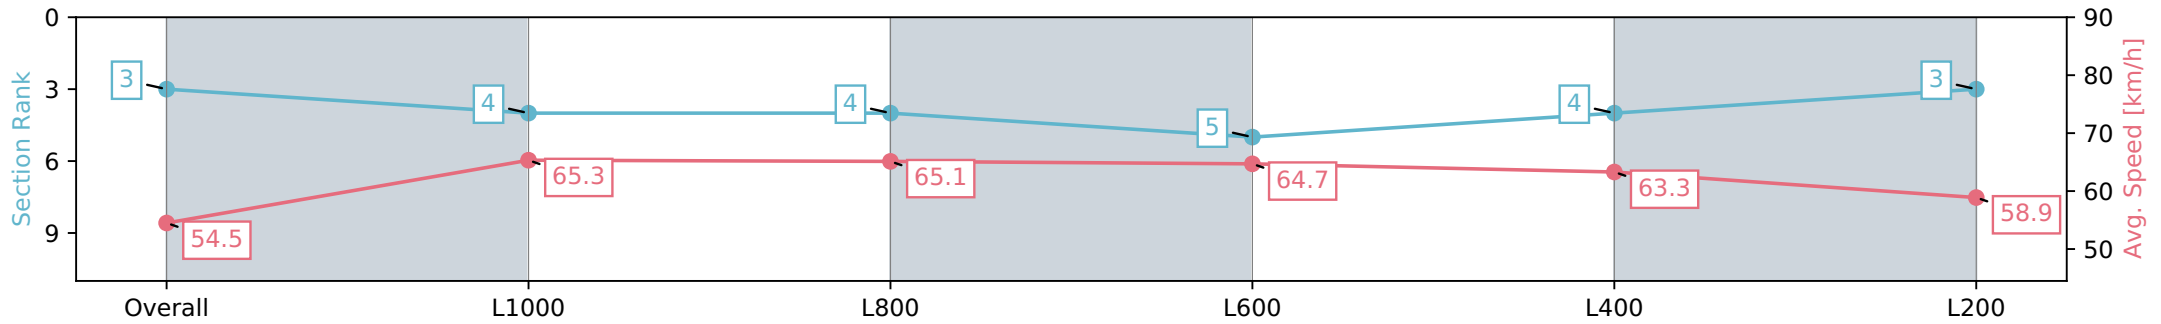

Morphettville Parks SA - Professional  
 Race 2: TAB Adelaide Cup Day - Monday March 11th  
 Handicap - 1250m

03 February 2024 - 1:37PM

Track Rating: Good 4, Weather: Fine, Rail Position: True

Section	Overall	L1000	L800	L600	L400	L200
Section Times	1:13.62 [3] (0:16.53)	0:57.09 [4] (0:11.06)	0:46.03 [4] (0:11.09)	0:34.94 [5] (0:11.21)	0:23.73 [4] (0:11.48)	0:12.25 [3] (0:12.25)
Average Speed [km/h]	54.5	65.3	65.1	64.7	63.3	58.9
Top Speed [km/h]	66.6	66.6	65.6	65.4	64.2	61.9
Avg. Dist. to Rail [m]	4.4	0.8	0.8	1.7	5.8	7.1
Avg. Stride Freq. [Hz]	2.3	2.5	2.4	2.5	2.5	2.4
Avg. Stride Length [m]	6.5	7.4	7.5	7.3	7.1	6.9