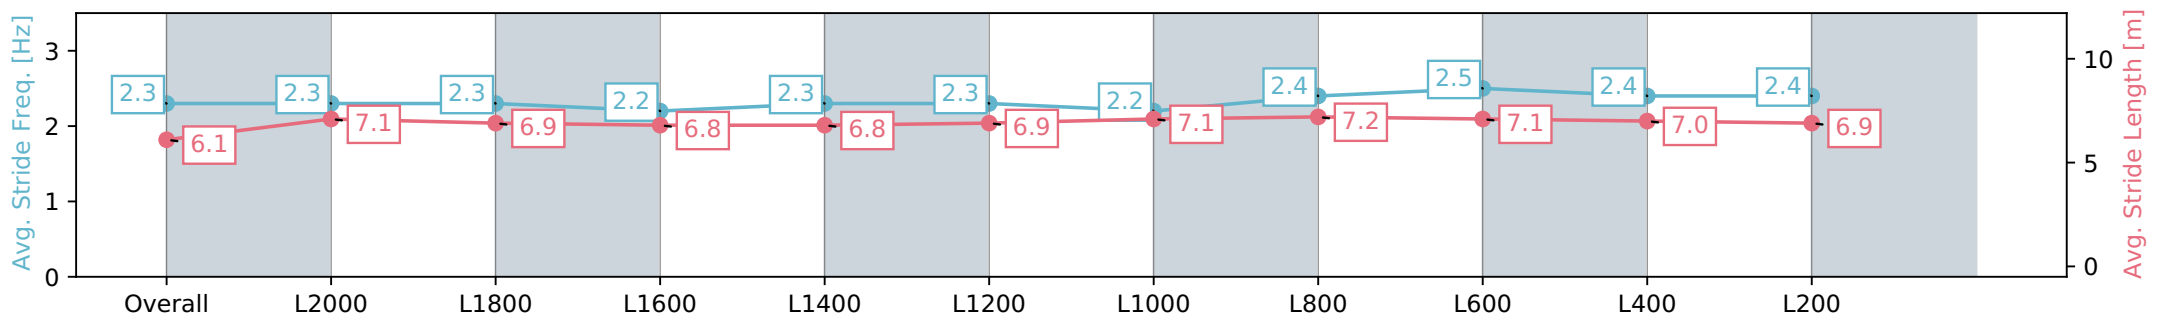

Morphettville Parks SA - Professional

Race 1: Dominant Handicap - 2250m

03 February 2024 - 1:02PM

Track Rating: Good 4, Weather: Fine, Rail Position: True

Section	Overall	L2000	L1800	L1600	L1400	L1200	L1000	L800	L600	L400	L200
Section Times	2:21.81 [2] (0:17.57)	2:04.23 [1] (0:12.20)	1:52.03 [2] (0:12.82)	1:39.21 [2] (0:13.10)	1:26.11 [2] (0:13.13)	1:12.98 [2] (0:13.02)	0:59.96 [2] (0:12.65)	0:47.31 [1] (0:11.77)	0:35.54 [2] (0:11.67)	0:23.87 [3] (0:11.75)	0:12.12 [3] (0:12.12)
Average Speed [km/h]	51.2	59.1	56.2	55.1	54.9	56.2	57.1	61.5	62.8	61.7	59.2
Top Speed [km/h]	61.0	60.3	57.9	56.2	55.7	57.0	58.4	63.4	64.1	62.5	60.8
Avg. Dist. to Rail [m]	1.5	0.7	0.4	1.0	1.3	2.7	3.3	2.4	3.2	4.3	5.7
Avg. Stride Freq. [Hz]	2.3	2.3	2.3	2.2	2.3	2.3	2.2	2.4	2.5	2.4	2.4
Avg. Stride Length [m]	6.1	7.1	6.9	6.8	6.8	6.9	7.1	7.2	7.1	7.0	6.9