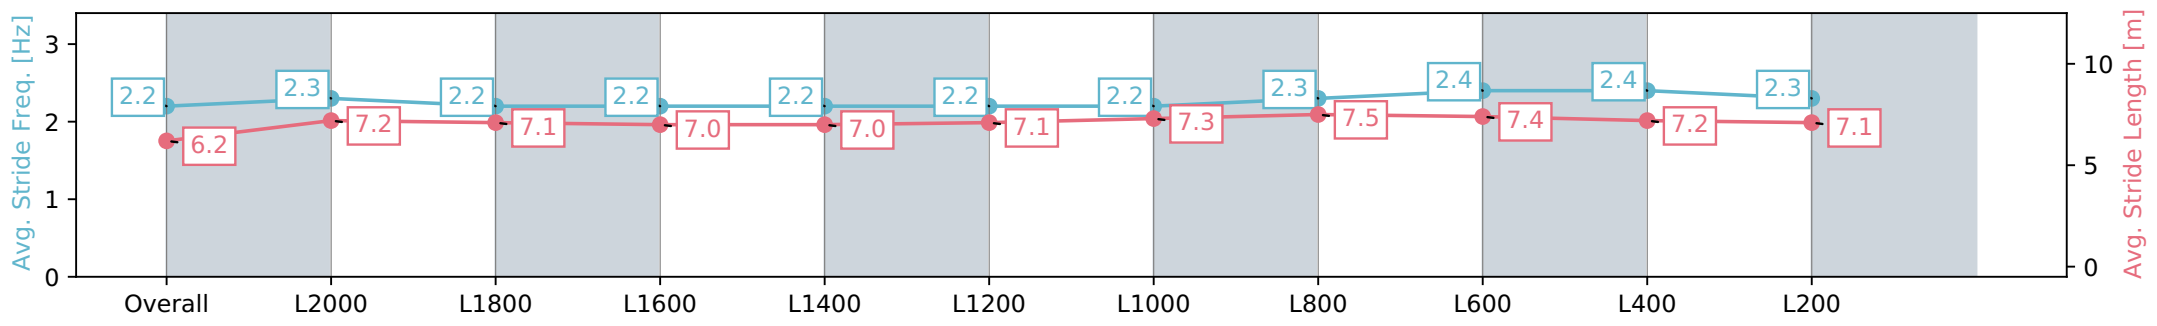

03 February 2024 - 1:02PM

Track Rating: Good 4, Weather: Fine, Rail Position: True

Section	Overall	L2000	L1800	L1600	L1400	L1200	L1000	L800	L600	L400	L200
Section Times	2:21.47 [1] (0:17.96)	2:03.51 [3] (0:12.14)	1:51.37 [3] (0:12.81)	1:38.56 [3] (0:13.03)	1:25.53 [3] (0:13.16)	1:12.37 [3] (0:12.99)	0:59.38 [3] (0:12.55)	0:46.83 [3] (0:11.62)	0:35.21 [1] (0:11.43)	0:23.78 [2] (0:11.62)	0:12.16 [1] (0:12.16)
Average Speed [km/h]	50.2	59.6	56.3	55.2	54.8	56.0	57.6	62.5	64.5	62.3	59.0
Top Speed [km/h]	59.8	60.6	58.1	56.6	56.2	57.7	59.3	64.3	65.4	64.1	61.0
Avg. Dist. to Rail [m]	2.6	1.2	0.4	0.6	1.0	2.0	3.0	3.1	4.1	3.4	5.1
Avg. Stride Freq. [Hz]	2.2	2.3	2.2	2.2	2.2	2.2	2.2	2.3	2.4	2.4	2.3
Avg. Stride Length [m]	6.2	7.2	7.1	7.0	7.0	7.0	7.1	7.3	7.5	7.4	7.1