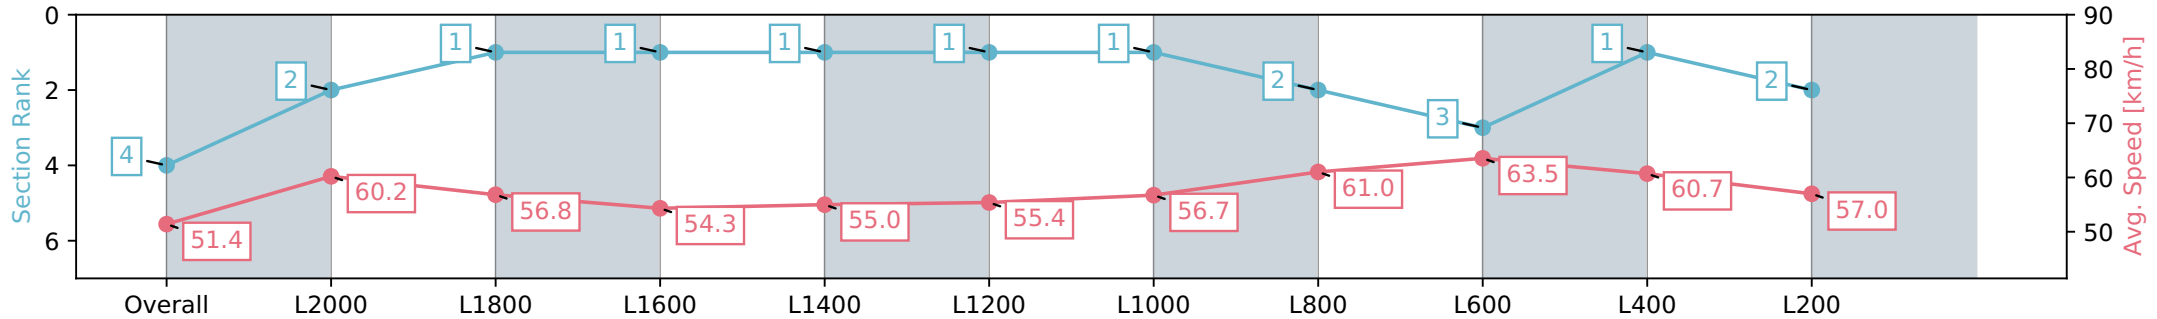

Report Created: Sat 03 February 2024 13:43:36 GMT+11 (Note: Timing is based on positional data)

- [] Ranking at each section and finish
- :-:- No data available at this section
- NA No data available

Horse/Jockey Name	POINTLESS PRAISE
Finish Rank	4
Fastest Section Time (Section)	0:11.37 (L600)
Top Speed [km/h] (Section)	65.1 (L600)
Race State	Finished

Morphettville Parks SA - Professional

Race 1: Dominant Handicap - 2250m

03 February 2024 - 1:02PM

Track Rating: Good 4, Weather: Fine, Rail Position: True

Section	Overall	L2000	L1800	L1600	L1400	L1200	L1000	L800	L600	L400	L200
Section Times	2:22.14 [4] (0:17.60)	2:04.54 [2] (0:12.02)	1:52.52 [1] (0:12.75)	1:39.77 [1] (0:13.24)	1:26.53 [1] (0:13.09)	1:13.44 [1] (0:13.08)	1:00.36 [1] (0:12.73)	0:47.63 [2] (0:11.81)	0:35.82 [3] (0:11.37)	0:24.45 [1] (0:11.88)	0:12.57 [2] (0:12.56)
Average Speed [km/h]	51.4	60.2	56.8	54.3	55.0	55.4	56.7	61.0	63.5	60.7	57.0
Top Speed [km/h]	62.1	61.7	59.5	55.6	56.0	56.2	58.6	63.6	65.1	62.2	58.7
Avg. Dist. to Rail [m]	4.0	1.6	1.0	0.4	0.1	1.2	1.8	1.1	0.7	1.9	3.9
Avg. Stride Freq. [Hz]	2.2	2.2	2.2	2.1	2.1	2.1	2.1	2.2	2.3	2.3	2.2
Avg. Stride Length [m]	6.4	7.4	7.3	7.1	7.1	7.1	7.2	7.4	7.5	7.4	7.1

[] Ranking at each section and finish
 -:-:- No data available at this section
 NA No data available