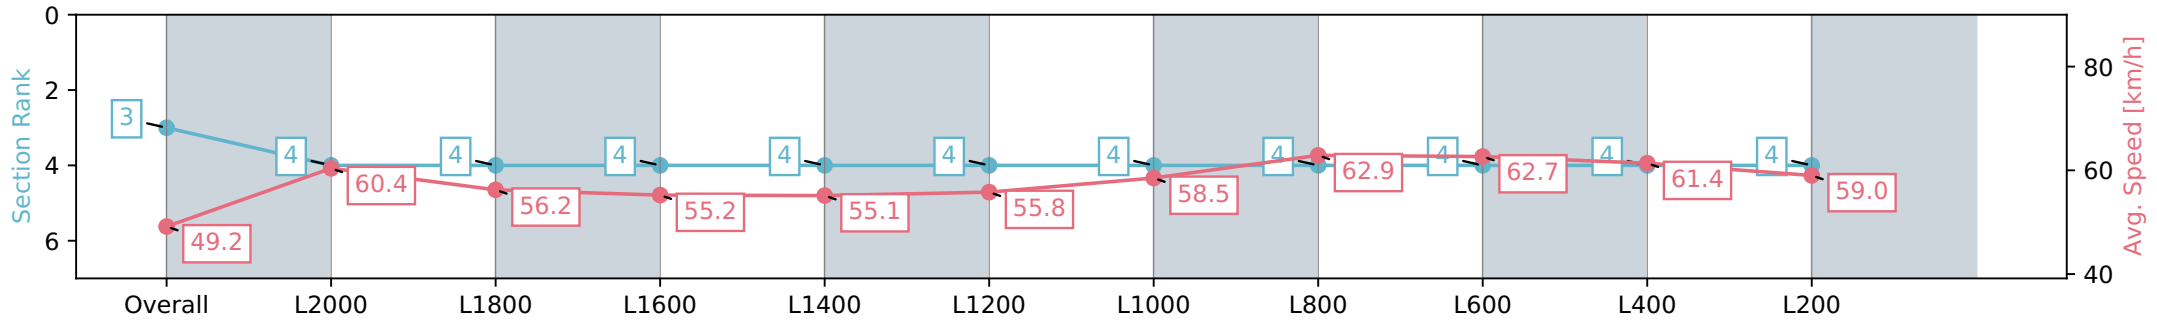

Morphettville Parks SA - Professional

Race 1: Dominant Handicap - 2250m

03 February 2024 - 1:02PM

Track Rating: Good 4, Weather: Fine, Rail Position: True

Section	Overall	L2000	L1800	L1600	L1400	L1200	L1000	L800	L600	L400	L200
Section Times	2:22.13 [3] (0:18.37)	2:03.76 [4] (0:12.02)	1:51.74 [4] (0:12.91)	1:38.83 [4] (0:13.07)	1:25.76 [4] (0:13.06)	1:12.70 [4] (0:13.07)	0:59.63 [4] (0:12.35)	0:47.28 [4] (0:11.57)	0:35.70 [4] (0:11.70)	0:24.00 [4] (0:11.85)	0:12.15 [4] (0:12.15)
Average Speed [km/h]	49.2	60.4	56.2	55.2	55.1	55.8	58.5	62.9	62.7	61.4	59.0
Top Speed [km/h]	60.5	61.1	59.1	56.7	56.4	56.7	61.4	63.7	63.3	62.0	60.2
Avg. Dist. to Rail [m]	2.6	2.5	1.7	1.4	1.6	2.1	3.2	3.7	3.7	5.3	6.1
Avg. Stride Freq. [Hz]	2.1	2.2	2.2	2.2	2.1	2.1	2.1	2.2	2.3	2.3	2.2
Avg. Stride Length [m]	6.4	7.1	7.0	7.0	7.1	7.0	7.2	7.5	7.5	7.6	7.3

Report Created: Sat 03 February 2024 13:43:36 GMT+11 (Note: Timing is based on positional data)

- [] Ranking at each section and finish
- :-:- No data available at this section
- NA No data available

Horse/Jockey Name	POINTLESS PRAISE
Finish Rank	4
Fastest Section Time (Section)	0:11.37 (L600)
Top Speed [km/h] (Section)	65.1 (L600)
Race State	Finished