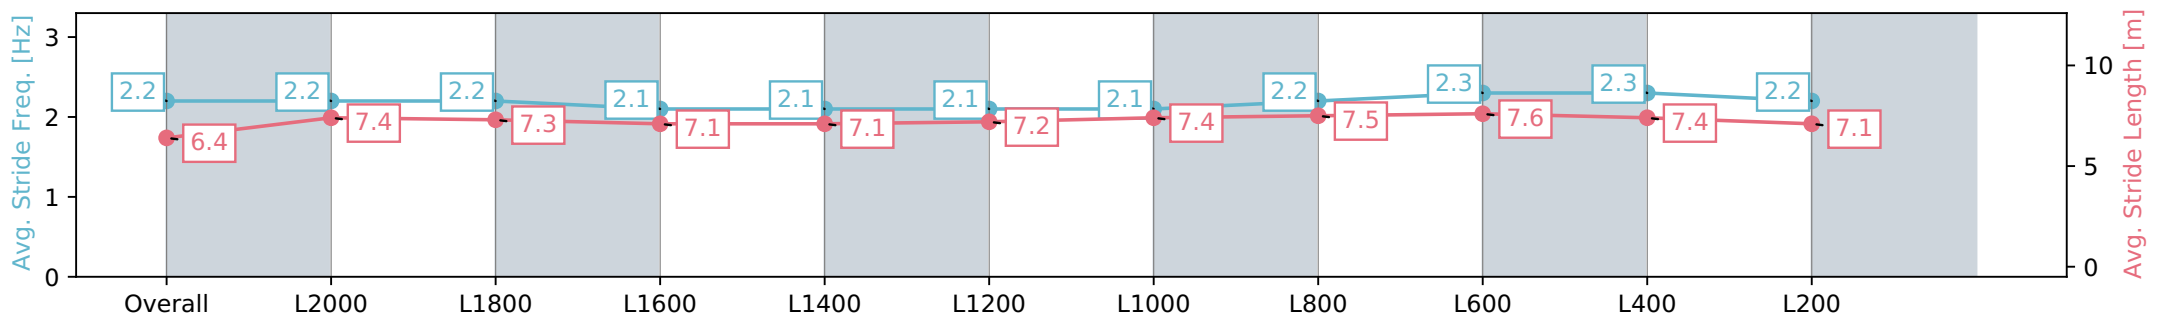

Report Created: Sat 03 February 2024 13:43:36 GMT+11 (Note: Timing is based on positional data)

- [] Ranking at each section and finish
- :-:- No data available at this section
- NA No data available

Horse/Jockey Name	POINTLESS PRAISE
Finish Rank	4
Fastest Section Time (Section)	0:11.37 (L600)
Top Speed [km/h] (Section)	65.1 (L600)
Race State	Finished

Morphettville Parks SA - Professional

Race 1: Dominant Handicap - 2250m

03 February 2024 - 1:02PM

Track Rating: Good 4, Weather: Fine, Rail Position: True

Section	Overall	L2000	L1800	L1600	L1400	L1200	L1000	L800	L600	L400	L200
Section Times	2:22.14 [4] (0:17.60)	2:04.54 [2] (0:12.02)	1:52.52 [1] (0:12.75)	1:39.77 [1] (0:13.24)	1:26.53 [1] (0:13.09)	1:13.44 [1] (0:13.08)	1:00.36 [1] (0:12.73)	0:47.63 [2] (0:11.81)	0:35.82 [3] (0:11.37)	0:24.45 [1] (0:11.88)	0:12.57 [2] (0:12.56)
Average Speed [km/h]	51.4	60.2	56.8	54.3	55.0	55.4	56.7	61.0	63.5	60.7	57.0
Top Speed [km/h]	62.1	61.7	59.5	55.6	56.0	56.2	58.6	63.6	65.1	62.2	58.7
Avg. Dist. to Rail [m]	4.0	1.6	1.0	0.4	0.1	1.2	1.8	1.1	0.7	1.9	3.9
Avg. Stride Freq. [Hz]	2.2	2.2	2.2	2.1	2.1	2.1	2.1	2.2	2.3	2.3	2.2
Avg. Stride Length [m]	6.4	7.4	7.3	7.1	7.1	7.1	7.2	7.4	7.5	7.4	7.1

[] Ranking at each section and finish
 -:-:- No data available at this section
 NA No data available