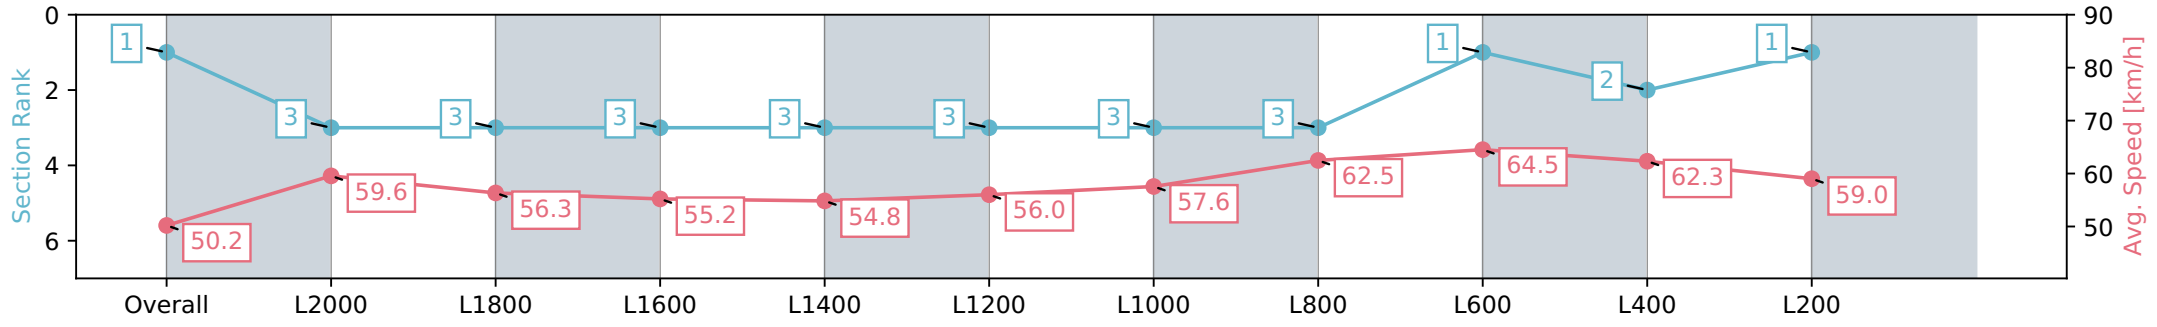

03 February 2024 - 1:02PM

Track Rating: Good 4, Weather: Fine, Rail Position: True

Section	Overall	L2000	L1800	L1600	L1400	L1200	L1000	L800	L600	L400	L200
Section Times	2:21.47 [1] (0:17.96)	2:03.51 [3] (0:12.14)	1:51.37 [3] (0:12.81)	1:38.56 [3] (0:13.03)	1:25.53 [3] (0:13.16)	1:12.37 [3] (0:12.99)	0:59.38 [3] (0:12.55)	0:46.83 [3] (0:11.62)	0:35.21 [1] (0:11.43)	0:23.78 [2] (0:11.62)	0:12.16 [1] (0:12.16)
Average Speed [km/h]	50.2	59.6	56.3	55.2	54.8	56.0	57.6	62.5	64.5	62.3	59.0
Top Speed [km/h]	59.8	60.6	58.1	56.6	56.2	57.7	59.3	64.3	65.4	64.1	61.0
Avg. Dist. to Rail [m]	2.6	1.2	0.4	0.6	1.0	2.0	3.0	3.1	4.1	3.4	5.1
Avg. Stride Freq. [Hz]	2.2	2.3	2.2	2.2	2.2	2.2	2.2	2.3	2.4	2.4	2.3
Avg. Stride Length [m]	6.2	7.2	7.1	7.0	7.0	7.0	7.1	7.3	7.5	7.4	7.1