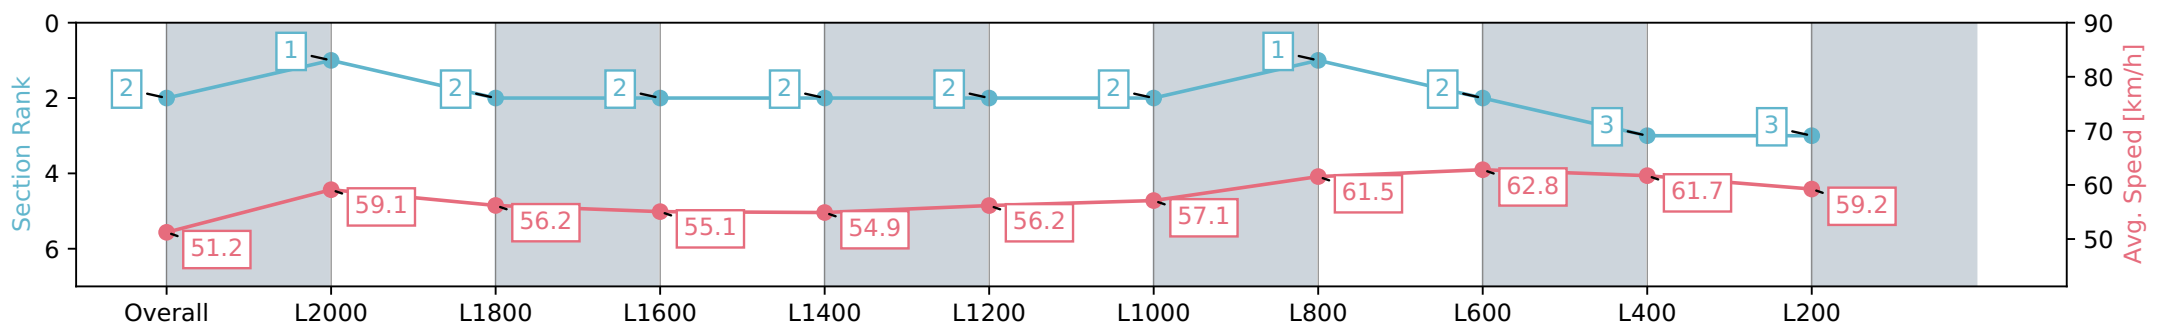

Morphettville Parks SA - Professional

Race 1: Dominant Handicap - 2250m

03 February 2024 - 1:02PM

Track Rating: Good 4, Weather: Fine, Rail Position: True

Section	Overall	L2000	L1800	L1600	L1400	L1200	L1000	L800	L600	L400	L200
Section Times	2:21.81 [2] (0:17.57)	2:04.23 [1] (0:12.20)	1:52.03 [2] (0:12.82)	1:39.21 [2] (0:13.10)	1:26.11 [2] (0:13.13)	1:12.98 [2] (0:13.02)	0:59.96 [2] (0:12.65)	0:47.31 [1] (0:11.77)	0:35.54 [2] (0:11.67)	0:23.87 [3] (0:11.75)	0:12.12 [3] (0:12.12)
Average Speed [km/h]	51.2	59.1	56.2	55.1	54.9	56.2	57.1	61.5	62.8	61.7	59.2
Top Speed [km/h]	61.0	60.3	57.9	56.2	55.7	57.0	58.4	63.4	64.1	62.5	60.8
Avg. Dist. to Rail [m]	1.5	0.7	0.4	1.0	1.3	2.7	3.3	2.4	3.2	4.3	5.7
Avg. Stride Freq. [Hz]	2.3	2.3	2.3	2.2	2.3	2.3	2.2	2.4	2.5	2.4	2.4
Avg. Stride Length [m]	6.1	7.1	6.9	6.8	6.8	6.9	7.1	7.2	7.1	7.0	6.9