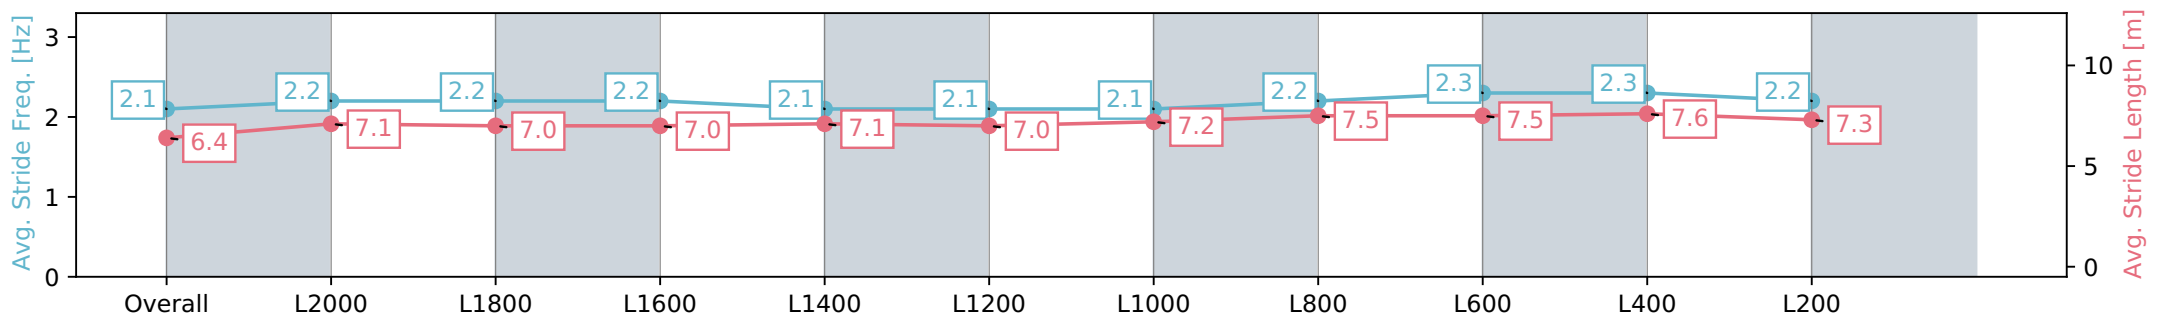

Morphettville Parks SA - Professional

Race 1: Dominant Handicap - 2250m

03 February 2024 - 1:02PM

Track Rating: Good 4, Weather: Fine, Rail Position: True

Section	Overall	L2000	L1800	L1600	L1400	L1200	L1000	L800	L600	L400	L200
Section Times	2:22.13 [3] (0:18.37)	2:03.76 [4] (0:12.02)	1:51.74 [4] (0:12.91)	1:38.83 [4] (0:13.07)	1:25.76 [4] (0:13.06)	1:12.70 [4] (0:13.07)	0:59.63 [4] (0:12.35)	0:47.28 [4] (0:11.57)	0:35.70 [4] (0:11.70)	0:24.00 [4] (0:11.85)	0:12.15 [4] (0:12.15)
Average Speed [km/h]	49.2	60.4	56.2	55.2	55.1	55.8	58.5	62.9	62.7	61.4	59.0
Top Speed [km/h]	60.5	61.1	59.1	56.7	56.4	56.7	61.4	63.7	63.3	62.0	60.2
Avg. Dist. to Rail [m]	2.6	2.5	1.7	1.4	1.6	2.1	3.2	3.7	3.7	5.3	6.1
Avg. Stride Freq. [Hz]	2.1	2.2	2.2	2.2	2.1	2.1	2.1	2.2	2.3	2.3	2.2
Avg. Stride Length [m]	6.4	7.1	7.0	7.0	7.1	7.0	7.2	7.5	7.5	7.6	7.3

Report Created: Sat 03 February 2024 13:43:36 GMT+11 (Note: Timing is based on positional data)

- [] Ranking at each section and finish
- :-:- No data available at this section
- NA No data available

Horse/Jockey Name	POINTLESS PRAISE
Finish Rank	4
Fastest Section Time (Section)	0:11.37 (L600)
Top Speed [km/h] (Section)	65.1 (L600)
Race State	Finished