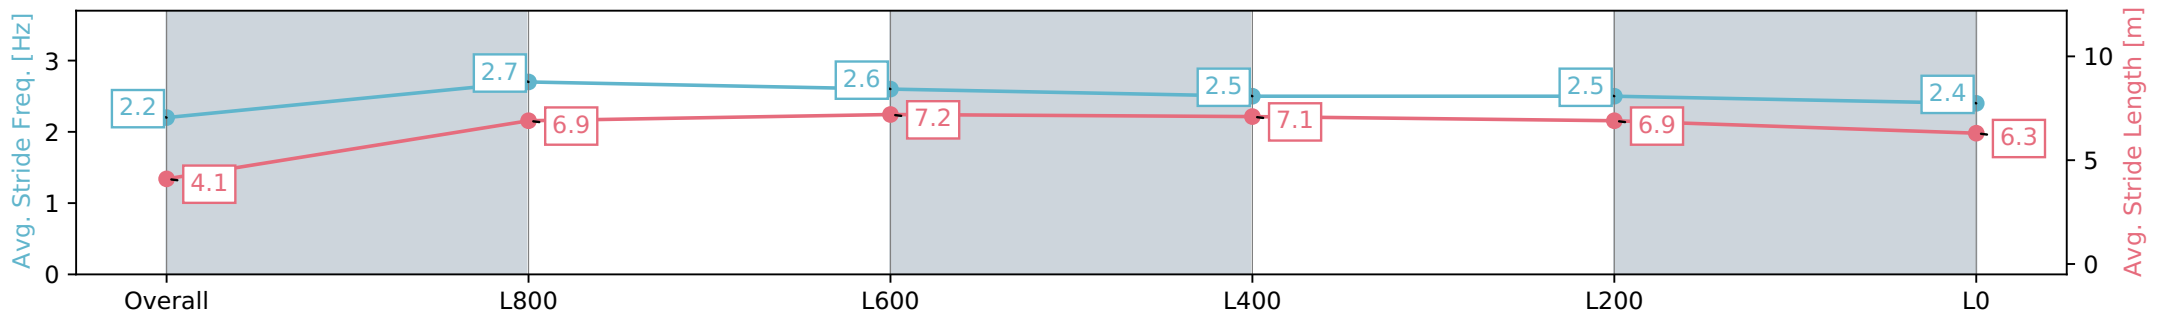

Morphettville SA - Professional

Race 8: Quayclean Handicap - 1050m

27 January 2024 - 4:03PM

Track Rating: Good 4, Weather: Fine, Rail Position: True

Section	Overall	L1000	L800	L600	L400	L200
Section Times	1:02.51 [10] (0:05.44)	0:57.07 [5] (0:10.61)	0:46.46 [2] (0:10.55)	0:35.91 [2] (0:11.09)	0:24.82 [4] (0:11.66)	0:13.16 [5] (0:13.16)
Average Speed [km/h]	33.2	67.9	68.3	65.0	61.8	54.6
Top Speed [km/h]	59.5	70.8	69.8	66.6	63.6	59.2
Avg. Dist. to Rail [m]	8.8	5.3	0.4	0.3	0.5	0.6
Avg. Stride Freq. [Hz]	2.2	2.7	2.6	2.5	2.5	2.4
Avg. Stride Length [m]	4.1	6.9	7.2	7.1	6.9	6.3

- [] Ranking at each section and finish
- :-:- No data available at this section
- NA No data available

Horse/Jockey Name	I'M A LEGEND
Finish Rank	11
Fastest Section Time (Section)	0:05.48 (Overall)
Top Speed [km/h] (Section)	70.6 (L1000)
Race State	Finished