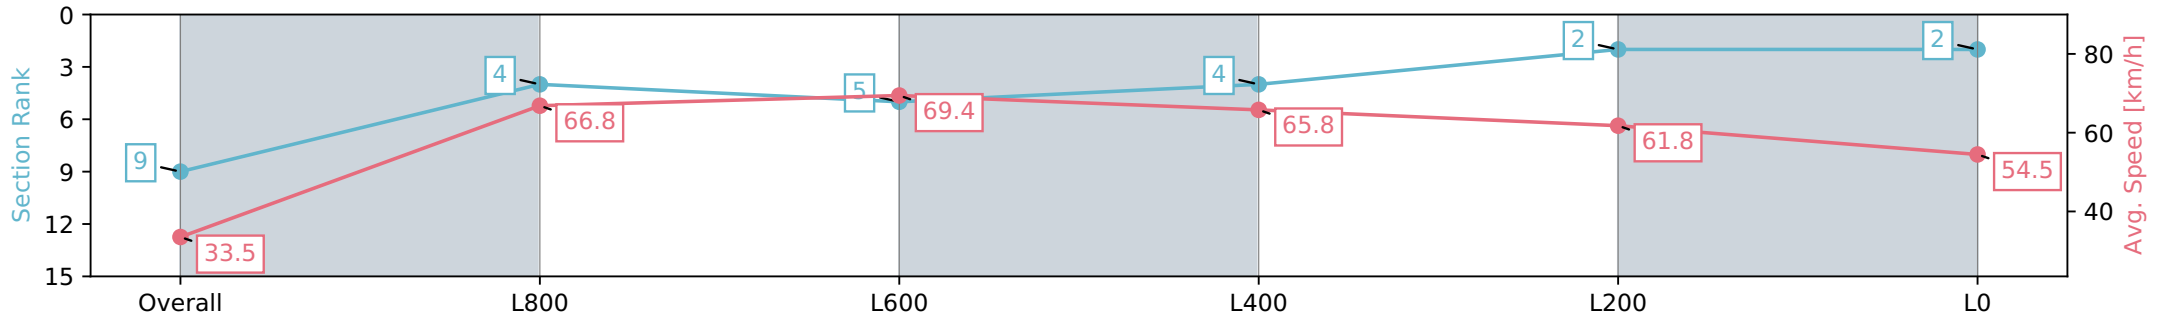

Morphettville SA - Professional

Race 8: Quayclean Handicap - 1050m

27 January 2024 - 4:03PM

Track Rating: Good 4, Weather: Fine, Rail Position: True

Section	Overall	L1000	L800	L600	L400	L200	L200
Section Times	1:02.51 [9] (0:05.43)	0:57.08 [4] (0:10.78)	0:46.30 [5] (0:10.43)	0:35.87 [4] (0:10.97)	0:24.90 [2] (0:11.69)	0:13.21 [2] (0:13.21)	
Average Speed [km/h]	33.5	66.8	69.4	65.8	61.8	54.5	
Top Speed [km/h]	58.3	70.3	70.7	67.6	64.6	58.5	
Avg. Dist. to Rail [m]	5.6	4.2	2.1	0.7	1.4	2.2	
Avg. Stride Freq. [Hz]	2.2	2.7	2.7	2.6	2.5	2.4	
Avg. Stride Length [m]	4.0	6.9	7.1	7.1	6.7	6.3	