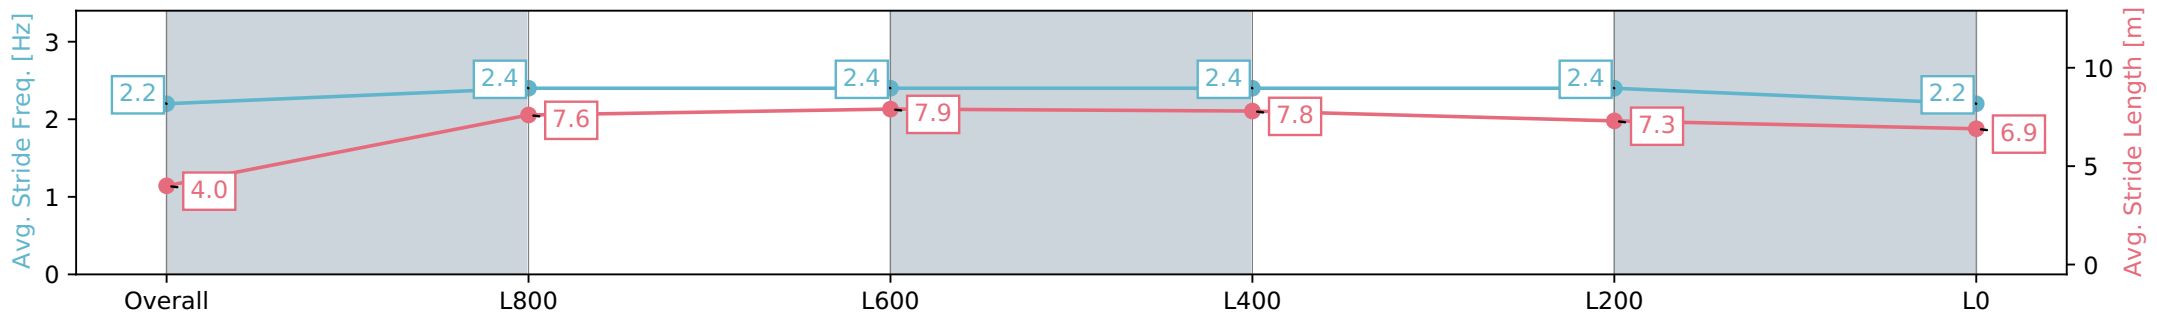

Morphettville SA - Professional

Race 8: Quayclean Handicap - 1050m

27 January 2024 - 4:03PM

Track Rating: Good 4, Weather: Fine, Rail Position: True

Section	Overall	L1000	L800	L600	L400	L200	L200
Section Times	1:02.12 [6] (0:05.48)	0:56.64 [8] (0:10.87)	0:45.77 [9] (0:10.62)	0:35.15 [9] (0:10.96)	0:24.19 [8] (0:11.43)	0:12.76 [6] (0:12.76)	
Average Speed [km/h]	32.9	66.3	68.5	66.1	63.5	56.4	
Top Speed [km/h]	59.3	70.0	69.5	68.4	64.6	61.1	
Avg. Dist. to Rail [m]	8.1	5.7	2.9	1.7	5.3	7.4	
Avg. Stride Freq. [Hz]	2.2	2.4	2.4	2.4	2.4	2.2	
Avg. Stride Length [m]	4.0	7.6	7.9	7.8	7.3	6.9	

- [] Ranking at each section and finish
- :-:- No data available at this section
- NA No data available

Horse/Jockey Name	MISS SUBTLY
Finish Rank	7
Fastest Section Time (Section)	0:05.34 (Overall)
Top Speed [km/h] (Section)	71.4 (L800)
Race State	Finished