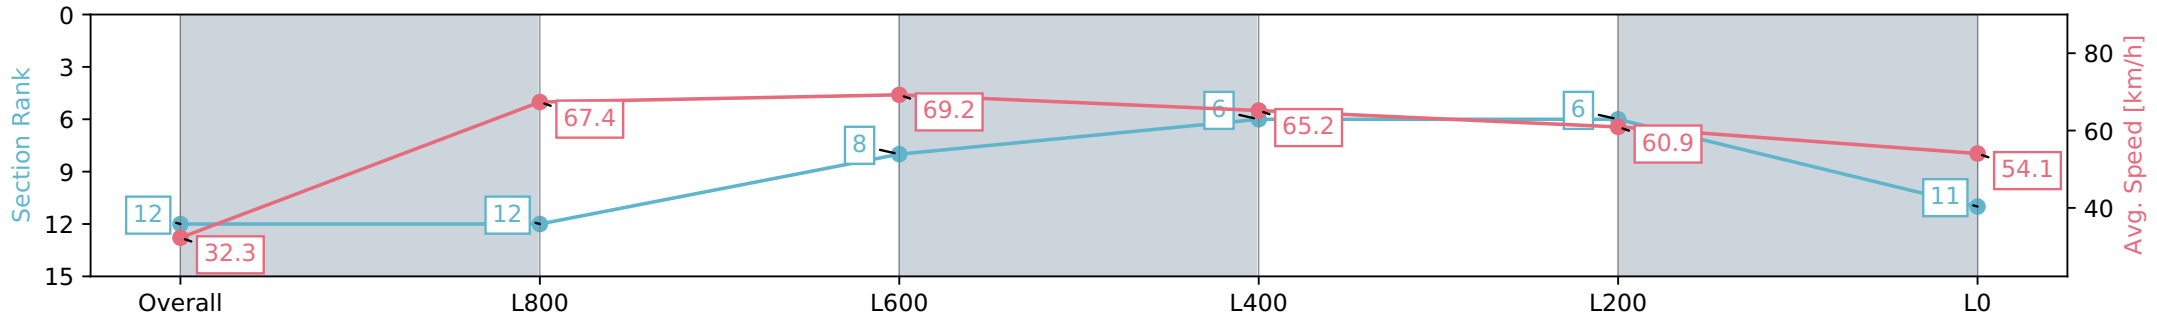

- [] Ranking at each section and finish
- :-:- No data available at this section
- NA No data available

Horse/Jockey Name	SABERMETRIC
Finish Rank	12
Fastest Section Time (Section)	0:05.65 (Overall)
Top Speed [km/h] (Section)	71.8 (L800)
Race State	Finished

Morphettville SA - Professional

Race 8: Quayclean Handicap - 1050m

27 January 2024 - 4:03PM

Track Rating: Good 4, Weather: Fine, Rail Position: True

Section	Overall	L1000	L800	L600	L400	L200
Section Times	1:02.97 [12] (0:05.65)	0:57.32 [12] (0:10.69)	0:46.63 [8] (0:10.45)	0:36.18 [6] (0:11.02)	0:25.16 [6] (0:11.82)	0:13.34 [11] (0:13.34)
Average Speed [km/h]	32.3	67.4	69.2	65.2	60.9	54.1
Top Speed [km/h]	59.0	71.1	71.8	68.1	62.5	59.1
Avg. Dist. to Rail [m]	11.3	7.2	1.5	0.5	2.3	5.8
Avg. Stride Freq. [Hz]	2.1	2.6	2.6	2.4	2.4	2.2
Avg. Stride Length [m]	4.1	7.2	7.5	7.4	7.1	6.6

- [] Ranking at each section and finish
- :-:- No data available at this section
- NA No data available