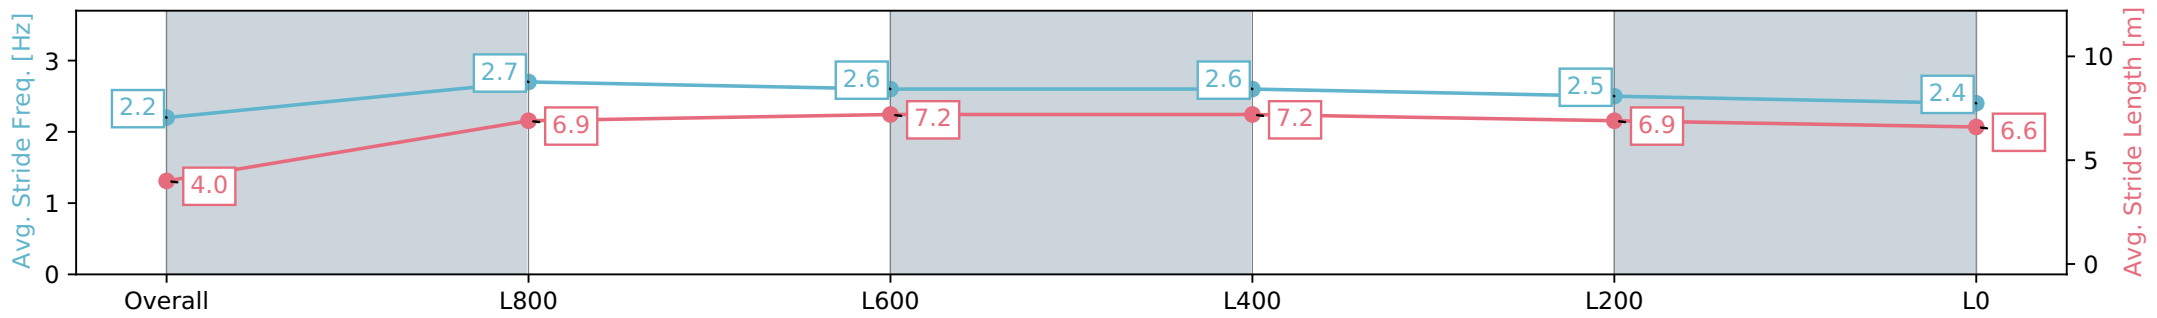

Morphettville SA - Professional

Race 8: Quayclean Handicap - 1050m

27 January 2024 - 4:03PM

Track Rating: Good 4, Weather: Fine, Rail Position: True

Section	Overall	L1000	L800	L600	L400	L200	L200
Section Times	1:02.27 [8] (0:05.52)	0:56.75 [9] (0:11.04)	0:45.71 [12] (0:10.57)	0:35.13 [12] (0:10.99)	0:24.14 [12] (0:11.43)	0:12.71 [10]	0:12.71 [10]
Average Speed [km/h]	32.5	65.3	68.6	66.1	63.2	56.7	56.7
Top Speed [km/h]	55.7	68.8	69.6	69.4	64.5	60.3	60.3
Avg. Dist. to Rail [m]	6.2	4.2	2.5	1.5	4.6	6.1	6.1
Avg. Stride Freq. [Hz]	2.2	2.7	2.6	2.6	2.5	2.4	2.4
Avg. Stride Length [m]	4.0	6.9	7.2	7.2	6.9	6.6	6.6