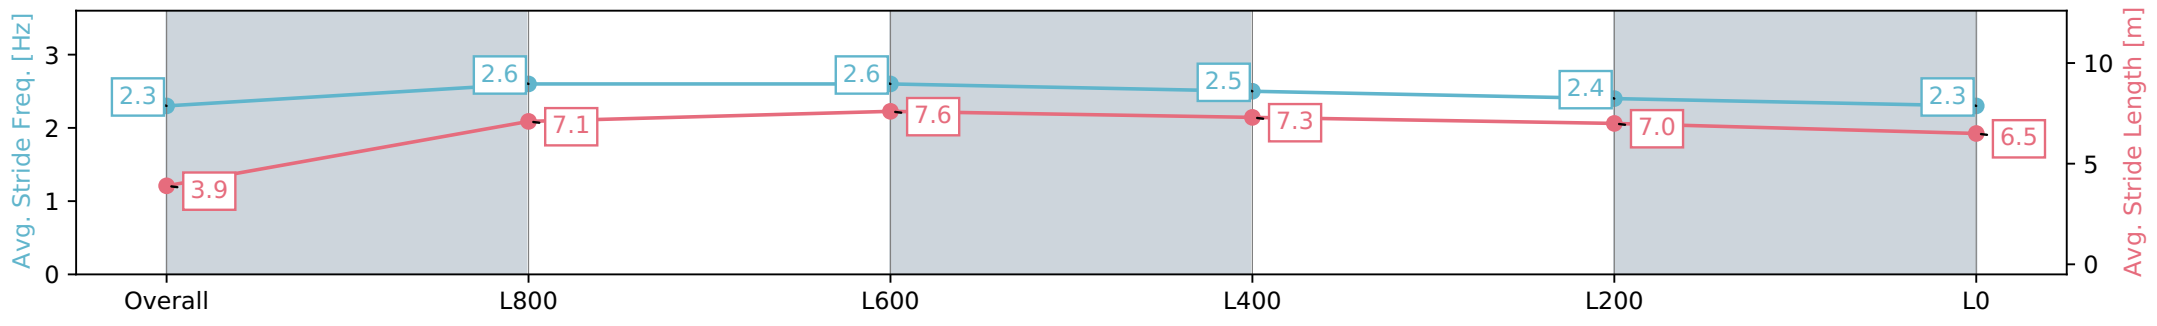

Morphettville SA - Professional

Race 8: Quayclean Handicap - 1050m

27 January 2024 - 4:03PM

Track Rating: Good 4, Weather: Fine, Rail Position: True

Section	Overall	L1000	L800	L600	L400	L200
Section Times	1:01.99 [5] (0:05.32)	0:56.67 [1] (0:10.68)	0:45.99 [1] (0:10.32)	0:35.67 [1] (0:10.91)	0:24.76 [1] (0:11.67)	0:13.09 [1] (0:13.09)
Average Speed [km/h]	33.9	67.4	69.7	65.6	61.6	55.0
Top Speed [km/h]	58.2	71.5	71.5	67.9	63.4	59.0
Avg. Dist. to Rail [m]	9.3	6.4	1.0	1.3	0.2	0.4
Avg. Stride Freq. [Hz]	2.3	2.6	2.6	2.5	2.4	2.3
Avg. Stride Length [m]	3.9	7.1	7.6	7.3	7.0	6.5