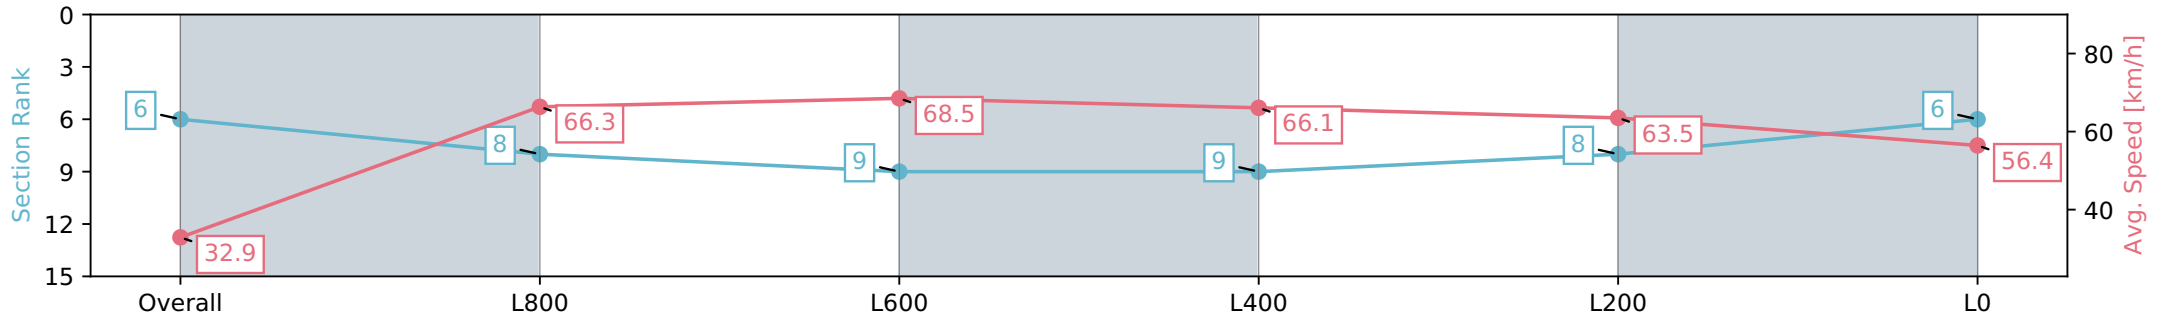

Morphettville SA - Professional

Race 8: Quayclean Handicap - 1050m

27 January 2024 - 4:03PM

Track Rating: Good 4, Weather: Fine, Rail Position: True

Section	Overall	L1000	L800	L600	L400	L200	L200
Section Times	1:02.12 [6] (0:05.48)	0:56.64 [8] (0:10.87)	0:45.77 [9] (0:10.62)	0:35.15 [9] (0:10.96)	0:24.19 [8] (0:11.43)	0:12.76 [6] (0:12.76)	
Average Speed [km/h]	32.9	66.3	68.5	66.1	63.5	56.4	
Top Speed [km/h]	59.3	70.0	69.5	68.4	64.6	61.1	
Avg. Dist. to Rail [m]	8.1	5.7	2.9	1.7	5.3	7.4	
Avg. Stride Freq. [Hz]	2.2	2.4	2.4	2.4	2.4	2.2	
Avg. Stride Length [m]	4.0	7.6	7.9	7.8	7.3	6.9	