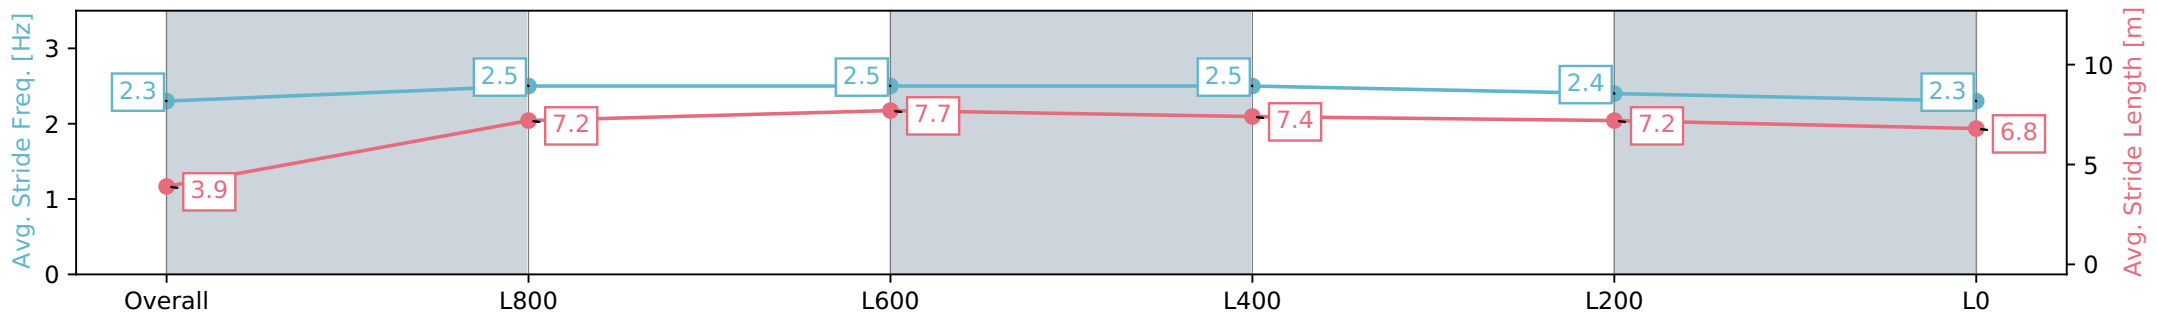

Morphettville SA - Professional

Race 8: Quayclean Handicap - 1050m

27 January 2024 - 4:03PM

Track Rating: Good 4, Weather: Fine, Rail Position: True

Section	Overall	L1000	L800	L600	L400	L200
Section Times	1:02.24 [7] (0:05.34)	0:56.90 [2] (0:10.85)	0:46.05 [4] (0:10.44)	0:35.61 [3] (0:11.02)	0:24.59 [3] (0:11.69)	0:12.90 [4] (0:12.90)
Average Speed [km/h]	33.9	66.4	69.9	65.9	62.0	55.8
Top Speed [km/h]	57.3	71.1	71.4	68.2	64.0	59.5
Avg. Dist. to Rail [m]	12.6	9.2	3.9	2.2	3.8	5.0
Avg. Stride Freq. [Hz]	2.3	2.5	2.5	2.5	2.4	2.3
Avg. Stride Length [m]	3.9	7.2	7.7	7.4	7.2	6.8