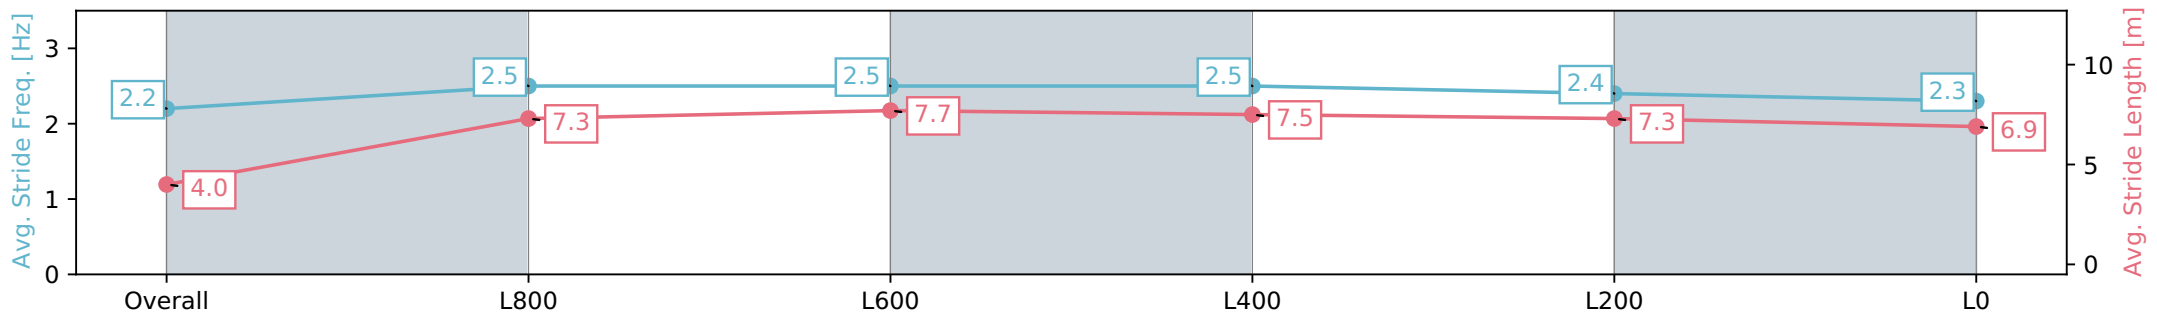

Morphettville SA - Professional

Race 8: Quayclean Handicap - 1050m

27 January 2024 - 4:03PM

Track Rating: Good 4, Weather: Fine, Rail Position: True

Section	Overall	L1000	L800	L600	L400	L200	L200
Section Times	1:01.80 [3] (0:05.59)	0:56.21 [11] (0:10.67)	0:45.54 [6] (0:10.56)	0:34.97 [7] (0:11.08)	0:23.89 [7] (0:11.46)	0:12.43 [7] (0:12.43)	0:12.43 [7] (0:12.43)
Average Speed [km/h]	32.2	67.4	68.8	65.9	63.3	57.8	57.8
Top Speed [km/h]	56.9	71.3	71.0	67.9	64.4	62.5	62.5
Avg. Dist. to Rail [m]	6.5	4.3	2.7	2.9	5.2	6.8	6.8
Avg. Stride Freq. [Hz]	2.2	2.5	2.5	2.5	2.4	2.3	2.3
Avg. Stride Length [m]	4.0	7.3	7.7	7.5	7.3	6.9	6.9