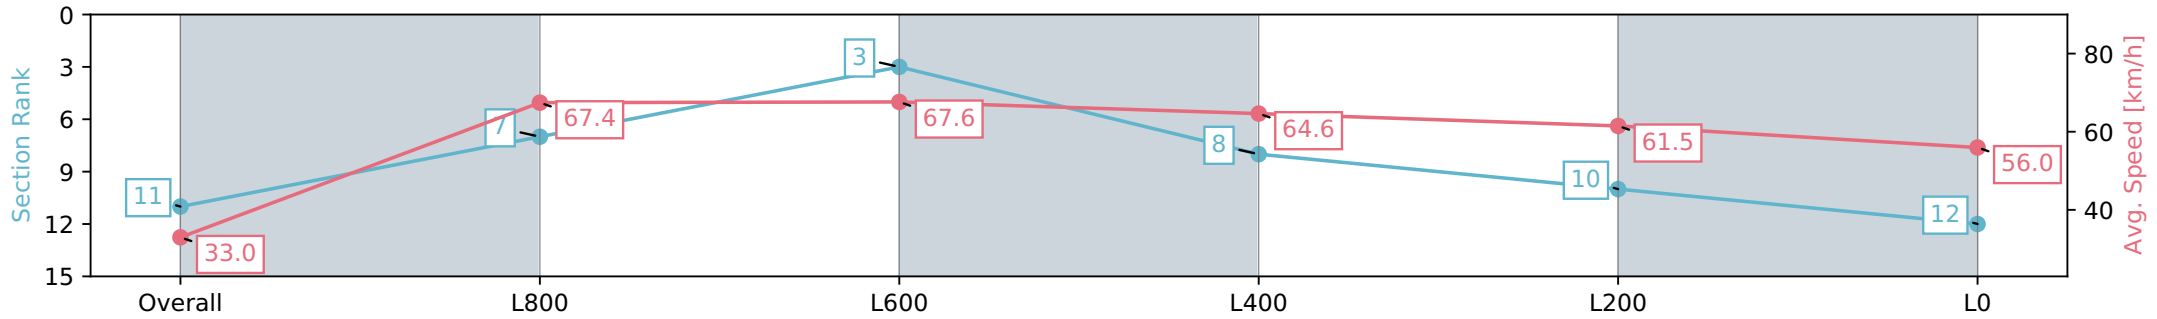

Morphettville SA - Professional

Race 8: Quayclean Handicap - 1050m

27 January 2024 - 4:03PM

Track Rating: Good 4, Weather: Fine, Rail Position: True

Section	Overall	L1000	L800	L600	L400	L200	L200
Section Times	1:02.69 [11] (0:05.48)	0:57.21 [7] (0:10.68)	0:46.53 [3] (0:10.71)	0:35.82 [8] (0:11.21)	0:24.61 [10] (0:11.75)	0:12.86 [12] (0:12.86)	0:12.86 [12] (0:12.86)
Average Speed [km/h]	33.0	67.4	67.6	64.6	61.5	56.0	56.0
Top Speed [km/h]	57.7	70.6	69.2	66.9	63.0	59.4	59.4
Avg. Dist. to Rail [m]	4.4	3.0	1.7	1.4	2.3	4.4	4.4
Avg. Stride Freq. [Hz]	2.2	2.7	2.6	2.5	2.5	2.3	2.3
Avg. Stride Length [m]	3.9	6.9	7.0	6.7	6.8	6.6	6.6

- [] Ranking at each section and finish
- :-:- No data available at this section
- NA No data available

Horse/Jockey Name	SABERMETRIC
Finish Rank	12
Fastest Section Time (Section)	0:05.65 (Overall)
Top Speed [km/h] (Section)	71.8 (L800)
Race State	Finished