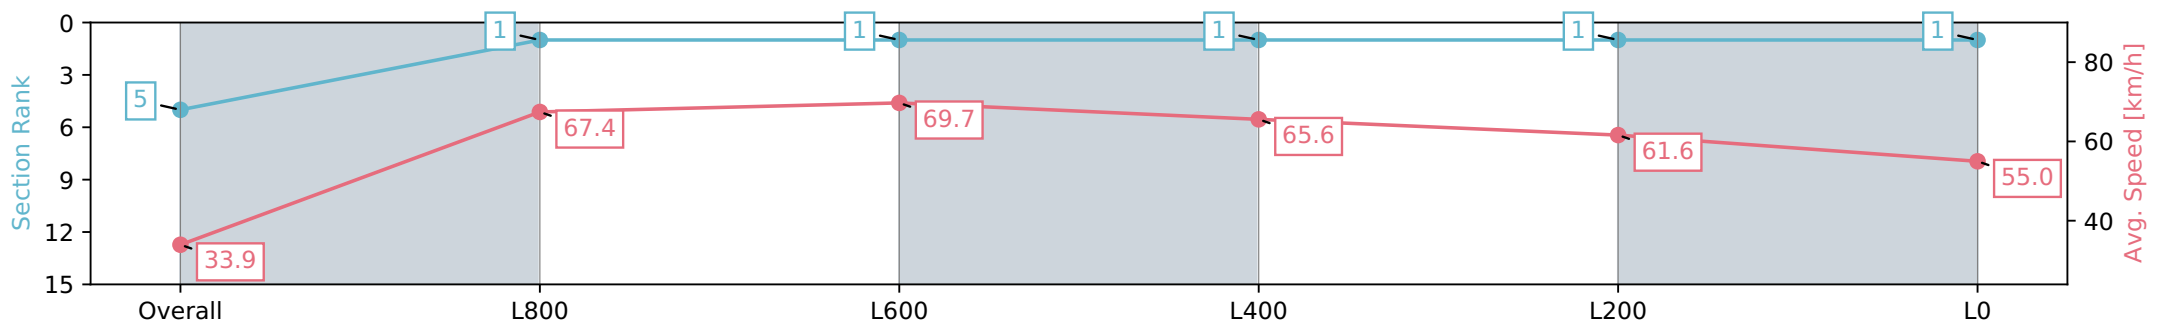

Morphettville SA - Professional

Race 8: Quayclean Handicap - 1050m

27 January 2024 - 4:03PM

Track Rating: Good 4, Weather: Fine, Rail Position: True

Section	Overall	L1000	L800	L600	L400	L200
Section Times	1:01.99 [5] (0:05.32)	0:56.67 [1] (0:10.68)	0:45.99 [1] (0:10.32)	0:35.67 [1] (0:10.91)	0:24.76 [1] (0:11.67)	0:13.09 [1] (0:13.09)
Average Speed [km/h]	33.9	67.4	69.7	65.6	61.6	55.0
Top Speed [km/h]	58.2	71.5	71.5	67.9	63.4	59.0
Avg. Dist. to Rail [m]	9.3	6.4	1.0	1.3	0.2	0.4
Avg. Stride Freq. [Hz]	2.3	2.6	2.6	2.5	2.4	2.3
Avg. Stride Length [m]	3.9	7.1	7.6	7.3	7.0	6.5