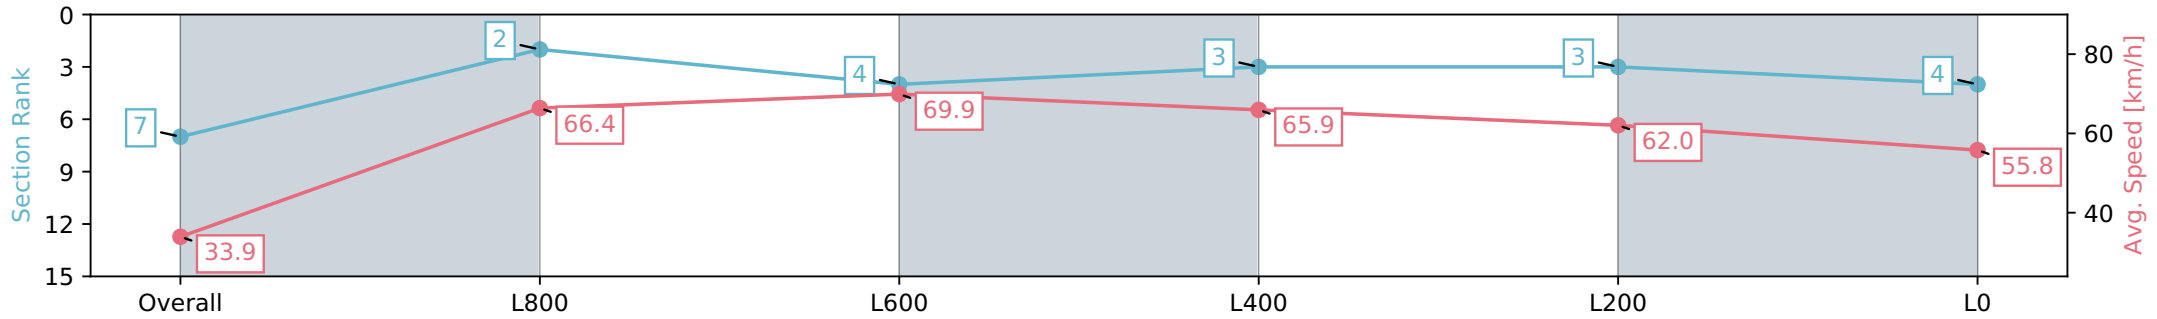

Morphettville SA - Professional

Race 8: Quayclean Handicap - 1050m

27 January 2024 - 4:03PM

Track Rating: Good 4, Weather: Fine, Rail Position: True

Section	Overall	L1000	L800	L600	L400	L200
Section Times	1:02.24 [7] (0:05.34)	0:56.90 [2] (0:10.85)	0:46.05 [4] (0:10.44)	0:35.61 [3] (0:11.02)	0:24.59 [3] (0:11.69)	0:12.90 [4] (0:12.90)
Average Speed [km/h]	33.9	66.4	69.9	65.9	62.0	55.8
Top Speed [km/h]	57.3	71.1	71.4	68.2	64.0	59.5
Avg. Dist. to Rail [m]	12.6	9.2	3.9	2.2	3.8	5.0
Avg. Stride Freq. [Hz]	2.3	2.5	2.5	2.5	2.4	2.3
Avg. Stride Length [m]	3.9	7.2	7.7	7.4	7.2	6.8