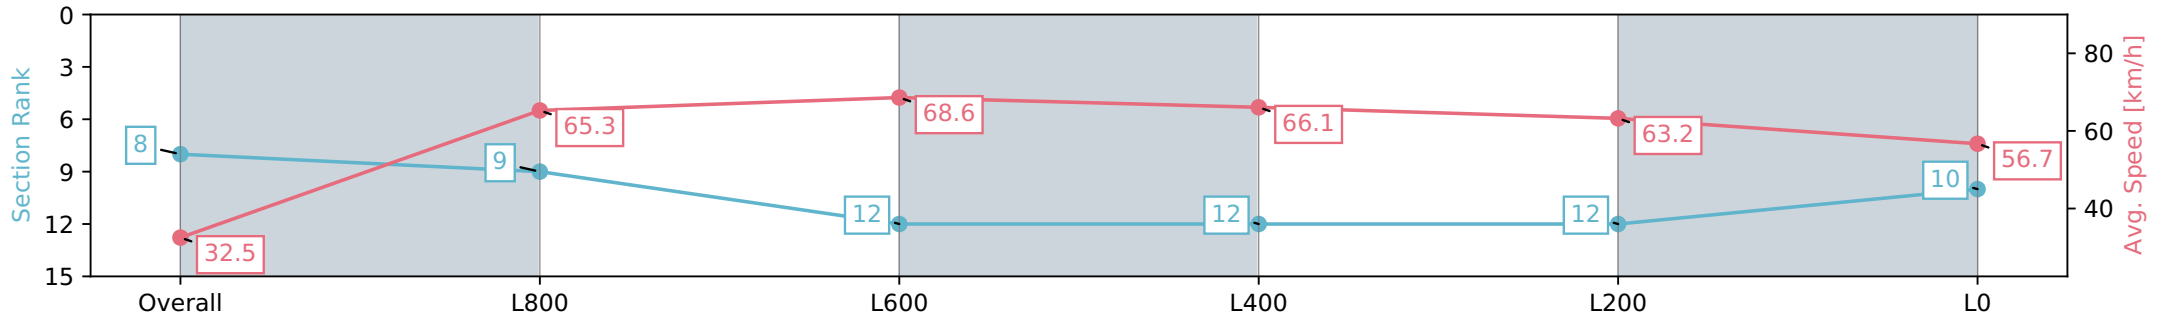

Morphettville SA - Professional

Race 8: Quayclean Handicap - 1050m

27 January 2024 - 4:03PM

Track Rating: Good 4, Weather: Fine, Rail Position: True

Section	Overall	L1000	L800	L600	L400	L200	L200
Section Times	1:02.27 [8] (0:05.52)	0:56.75 [9] (0:11.04)	0:45.71 [12] (0:10.57)	0:35.13 [12] (0:10.99)	0:24.14 [12] (0:11.43)	0:12.71 [10]	0:12.71 [10]
Average Speed [km/h]	32.5	65.3	68.6	66.1	63.2	56.7	56.7
Top Speed [km/h]	55.7	68.8	69.6	69.4	64.5	60.3	60.3
Avg. Dist. to Rail [m]	6.2	4.2	2.5	1.5	4.6	6.1	6.1
Avg. Stride Freq. [Hz]	2.2	2.7	2.6	2.6	2.5	2.4	2.4
Avg. Stride Length [m]	4.0	6.9	7.2	7.2	6.9	6.6	6.6