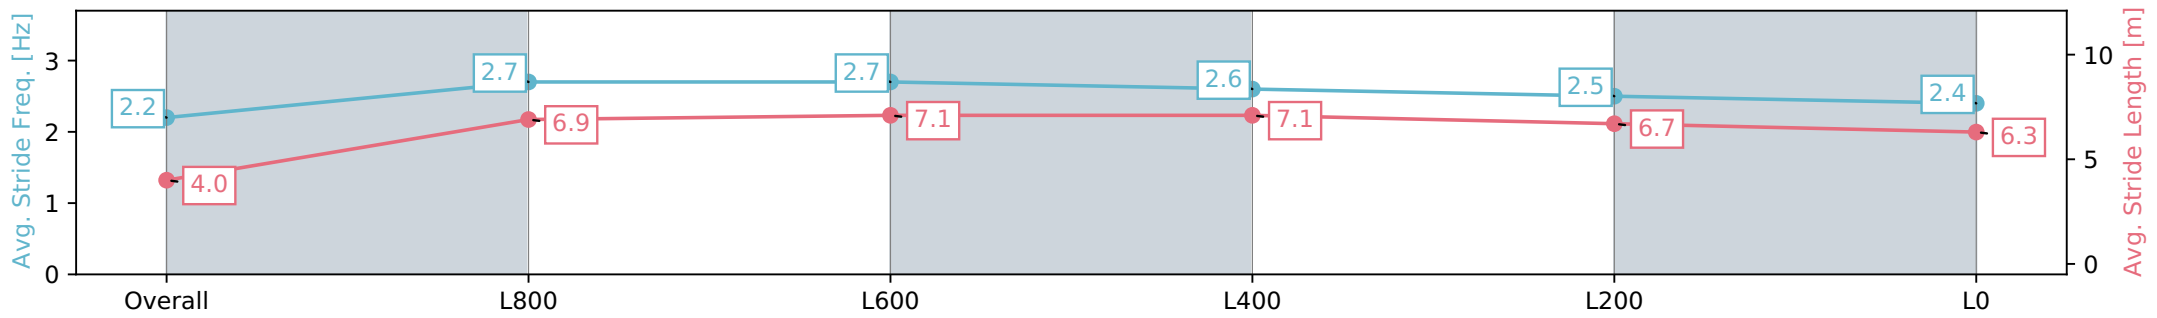

Morphettville SA - Professional

Race 8: Quayclean Handicap - 1050m

27 January 2024 - 4:03PM

Track Rating: Good 4, Weather: Fine, Rail Position: True

Section	Overall	L1000	L800	L600	L400	L200	L200
Section Times	1:02.51 [9] (0:05.43)	0:57.08 [4] (0:10.78)	0:46.30 [5] (0:10.43)	0:35.87 [4] (0:10.97)	0:24.90 [2] (0:11.69)	0:13.21 [2] (0:13.21)	
Average Speed [km/h]	33.5	66.8	69.4	65.8	61.8	54.5	
Top Speed [km/h]	58.3	70.3	70.7	67.6	64.6	58.5	
Avg. Dist. to Rail [m]	5.6	4.2	2.1	0.7	1.4	2.2	
Avg. Stride Freq. [Hz]	2.2	2.7	2.7	2.6	2.5	2.4	
Avg. Stride Length [m]	4.0	6.9	7.1	7.1	6.7	6.3	