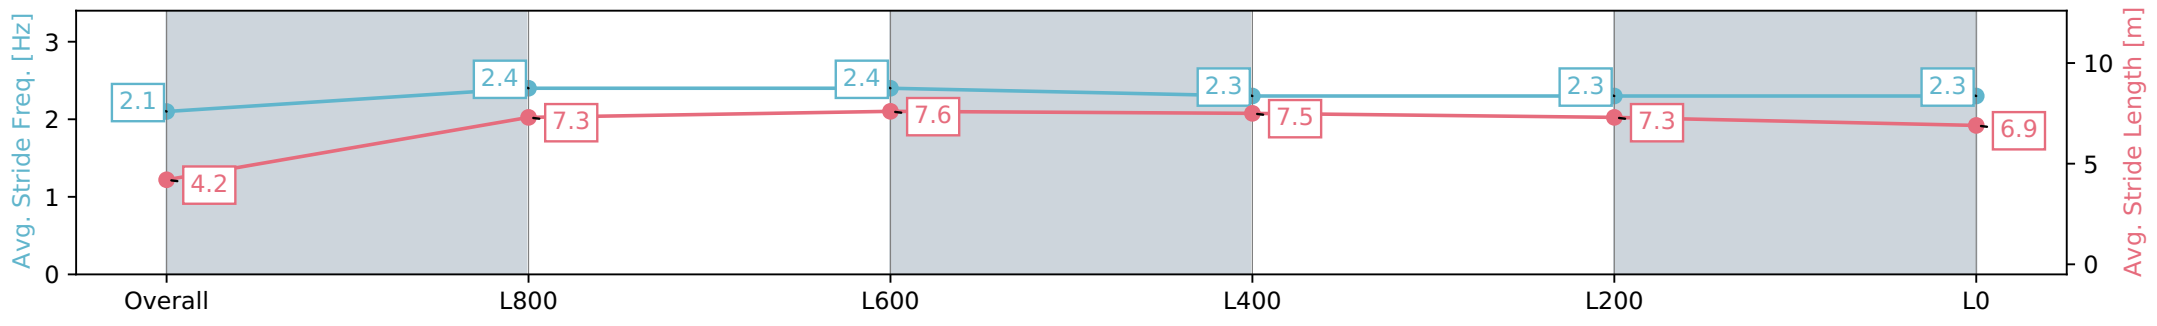

Morphettville SA - Professional

Race 8: Quayclean Handicap - 1050m

27 January 2024 - 4:03PM

Track Rating: Good 4, Weather: Fine, Rail Position: True

Section	Overall	L1000	L800	L600	L400	L200
Section Times	1:01.97 [4] (0:05.46)	0:56.51 [6] (0:10.97)	0:45.54 [10] (0:10.64)	0:34.90 [10] (0:11.00)	0:23.90 [9] (0:11.41)	0:12.49 [8] (0:12.49)
Average Speed [km/h]	33.0	65.6	68.2	65.7	63.3	57.6
Top Speed [km/h]	55.3	69.8	69.7	67.7	64.2	61.4
Avg. Dist. to Rail [m]	3.3	3.0	1.9	1.0	1.4	4.1
Avg. Stride Freq. [Hz]	2.1	2.4	2.4	2.3	2.3	2.3
Avg. Stride Length [m]	4.2	7.3	7.6	7.5	7.3	6.9