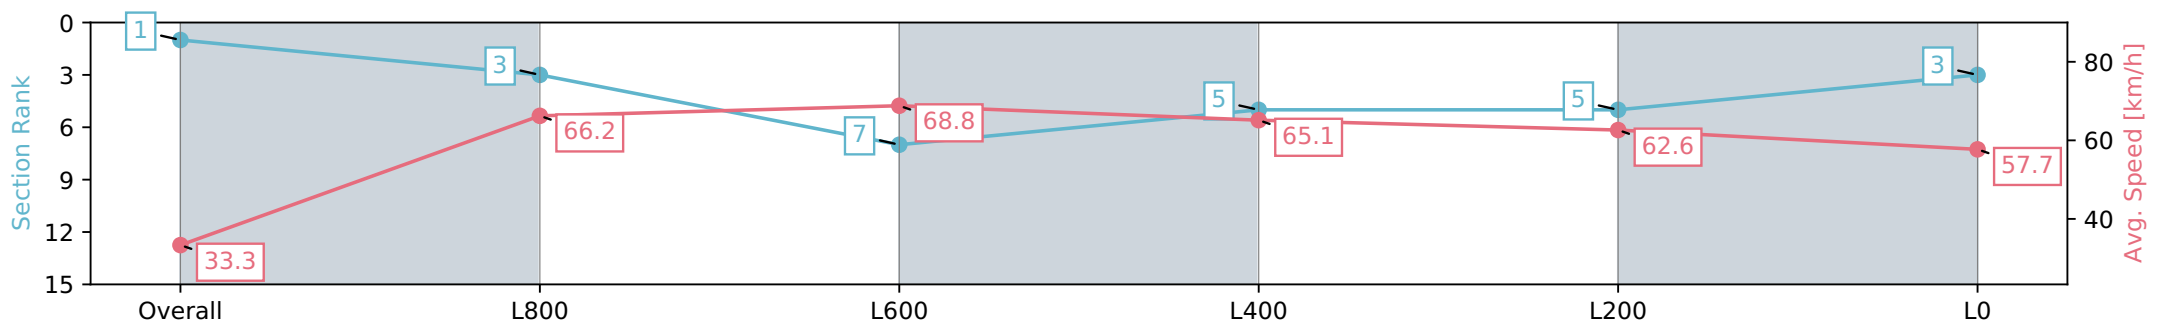

Morphettville SA - Professional

Race 8: Quayclean Handicap - 1050m

27 January 2024 - 4:03PM

Track Rating: Good 4, Weather: Fine, Rail Position: True

Section	Overall	L1000	L800	L600	L400	L200	L200
Section Times	1:01.77 [1] (0:05.42)	0:56.35 [3] (0:10.87)	0:45.48 [7] (0:10.45)	0:35.03 [5] (0:11.05)	0:23.98 [5] (0:11.51)	0:12.47 [3] (0:12.47)	0:12.47 [3] (0:12.47)
Average Speed [km/h]	33.3	66.2	68.8	65.1	62.6	57.7	
Top Speed [km/h]	56.6	69.8	69.9	67.3	64.9	62.5	
Avg. Dist. to Rail [m]	1.9	1.3	0.3	0.4	2.2	2.8	
Avg. Stride Freq. [Hz]	2.0	2.5	2.5	2.5	2.4	2.4	
Avg. Stride Length [m]	4.4	7.3	7.5	7.3	7.1	6.8	