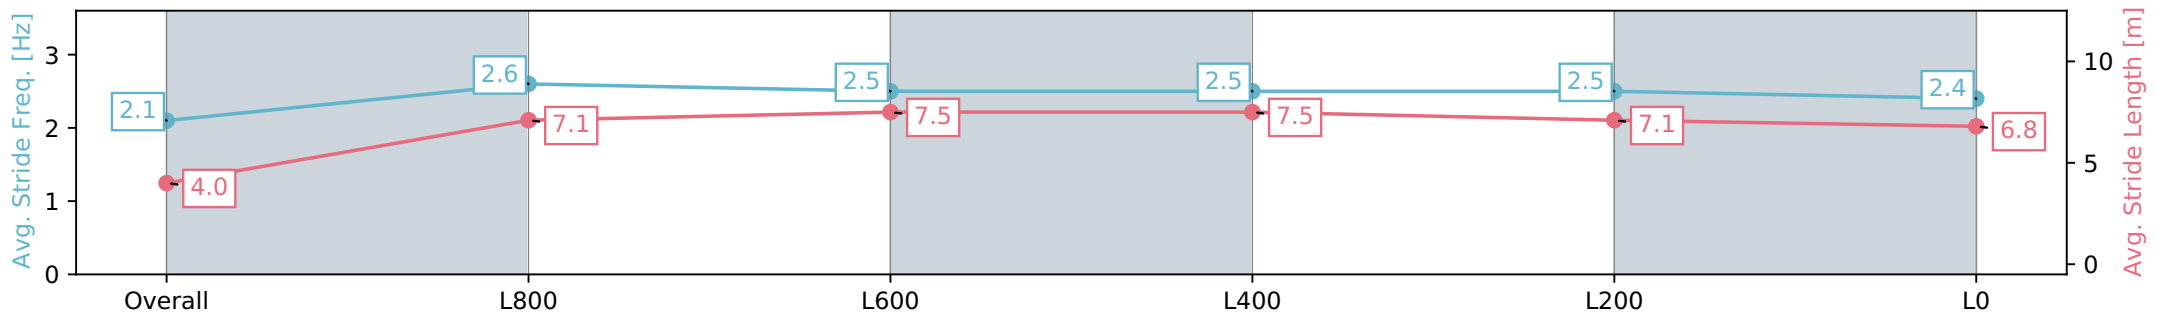

Morphettville SA - Professional

Race 8: Quayclean Handicap - 1050m

27 January 2024 - 4:03PM

Track Rating: Good 4, Weather: Fine, Rail Position: True

Section	Overall	L1000	L800	L600	L400	L200
Section Times	1:01.79 [2] (0:05.56)	0:56.23 [10] (0:10.97)	0:45.26 [11] (0:10.59)	0:34.67 [11] (0:10.98)	0:23.69 [11] (0:11.41)	0:12.28 [9] (0:12.28)
Average Speed [km/h]	32.6	65.6	68.9	66.0	63.4	58.6
Top Speed [km/h]	56.0	69.7	70.0	68.6	64.8	61.0
Avg. Dist. to Rail [m]	8.7	6.0	3.1	1.5	4.9	7.8
Avg. Stride Freq. [Hz]	2.1	2.6	2.5	2.5	2.5	2.4
Avg. Stride Length [m]	4.0	7.1	7.5	7.5	7.1	6.8