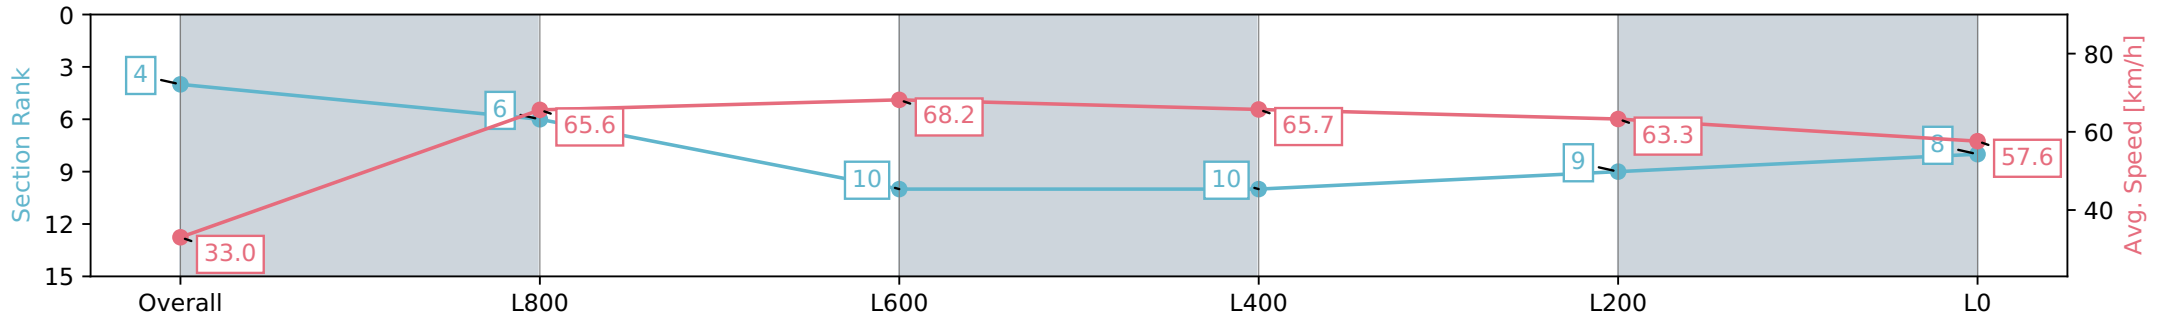

Morphettville SA - Professional

Race 8: Quayclean Handicap - 1050m

27 January 2024 - 4:03PM

Track Rating: Good 4, Weather: Fine, Rail Position: True

Section	Overall	L1000	L800	L600	L400	L200
Section Times	1:01.97 [4] (0:05.46)	0:56.51 [6] (0:10.97)	0:45.54 [10] (0:10.64)	0:34.90 [10] (0:11.00)	0:23.90 [9] (0:11.41)	0:12.49 [8] (0:12.49)
Average Speed [km/h]	33.0	65.6	68.2	65.7	63.3	57.6
Top Speed [km/h]	55.3	69.8	69.7	67.7	64.2	61.4
Avg. Dist. to Rail [m]	3.3	3.0	1.9	1.0	1.4	4.1
Avg. Stride Freq. [Hz]	2.1	2.4	2.4	2.3	2.3	2.3
Avg. Stride Length [m]	4.2	7.3	7.6	7.5	7.3	6.9