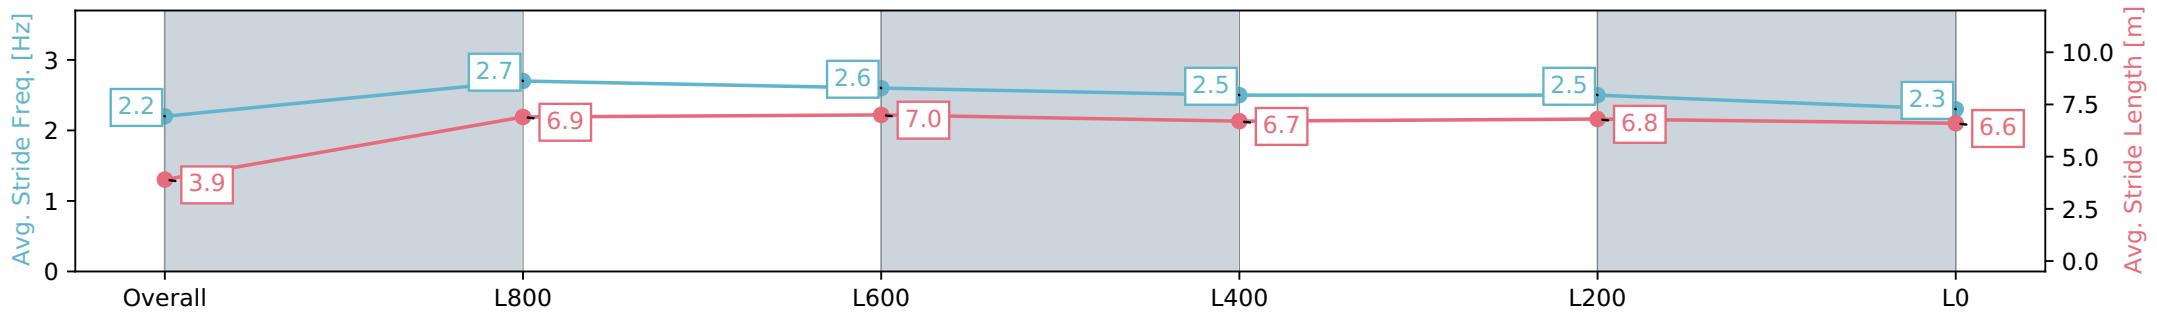

- [] Ranking at each section and finish
- :-:- No data available at this section
- NA No data available

Horse/Jockey Name	I'M A LEGEND
Finish Rank	11
Fastest Section Time (Section)	0:05.48 (Overall)
Top Speed [km/h] (Section)	70.6 (L1000)
Race State	Finished

Morphettville SA - Professional

Race 8: Quayclean Handicap - 1050m

27 January 2024 - 4:03PM

Track Rating: Good 4, Weather: Fine, Rail Position: True

Section	Overall	L1000	L800	L600	L400	L200	L200
Section Times	1:02.69 [11] (0:05.48)	0:57.21 [7] (0:10.68)	0:46.53 [3] (0:10.71)	0:35.82 [8] (0:11.21)	0:24.61 [10] (0:11.75)	0:12.86 [12] (0:12.86)	0:12.86 [12] (0:12.86)
Average Speed [km/h]	33.0	67.4	67.6	64.6	61.5	56.0	56.0
Top Speed [km/h]	57.7	70.6	69.2	66.9	63.0	59.4	59.4
Avg. Dist. to Rail [m]	4.4	3.0	1.7	1.4	2.3	4.4	4.4
Avg. Stride Freq. [Hz]	2.2	2.7	2.6	2.5	2.5	2.3	2.3
Avg. Stride Length [m]	3.9	6.9	7.0	6.7	6.8	6.6	6.6

- [] Ranking at each section and finish
- :-:- No data available at this section
- NA No data available

Horse/Jockey Name	SABERMETRIC
Finish Rank	12
Fastest Section Time (Section)	0:05.65 (Overall)
Top Speed [km/h] (Section)	71.8 (L800)
Race State	Finished