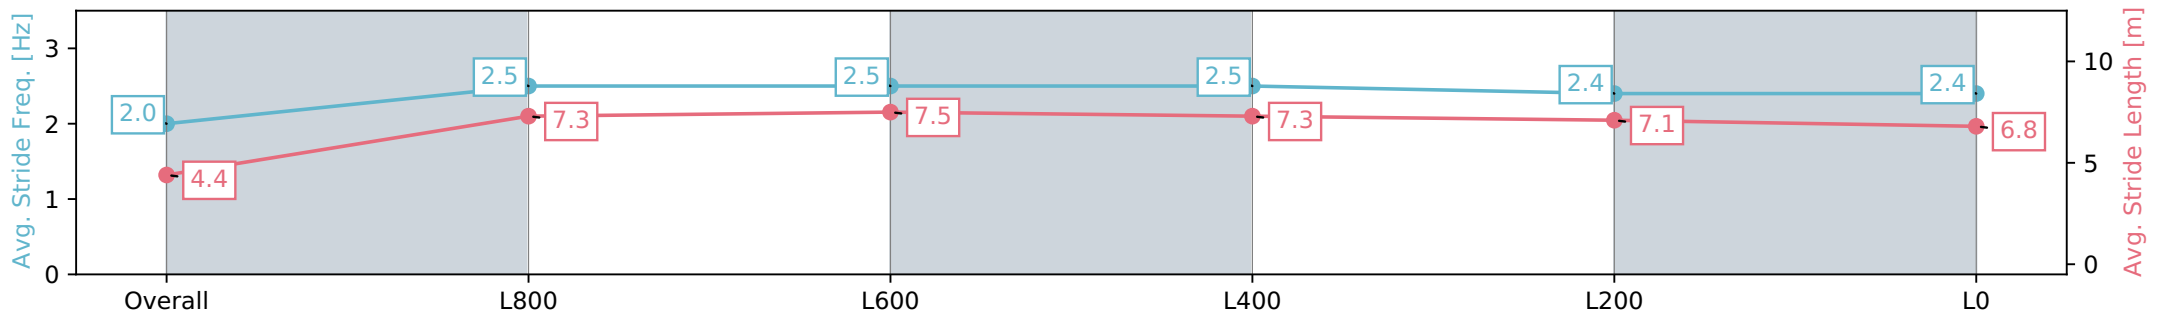

Morphettville SA - Professional

Race 8: Quayclean Handicap - 1050m

27 January 2024 - 4:03PM

Track Rating: Good 4, Weather: Fine, Rail Position: True

Section	Overall	L1000	L800	L600	L400	L200	L200
Section Times	1:01.77 [1] (0:05.42)	0:56.35 [3] (0:10.87)	0:45.48 [7] (0:10.45)	0:35.03 [5] (0:11.05)	0:23.98 [5] (0:11.51)	0:12.47 [3] (0:12.47)	0:12.47 [3] (0:12.47)
Average Speed [km/h]	33.3	66.2	68.8	65.1	62.6	57.7	
Top Speed [km/h]	56.6	69.8	69.9	67.3	64.9	62.5	
Avg. Dist. to Rail [m]	1.9	1.3	0.3	0.4	2.2	2.8	
Avg. Stride Freq. [Hz]	2.0	2.5	2.5	2.5	2.4	2.4	
Avg. Stride Length [m]	4.4	7.3	7.5	7.3	7.1	6.8	