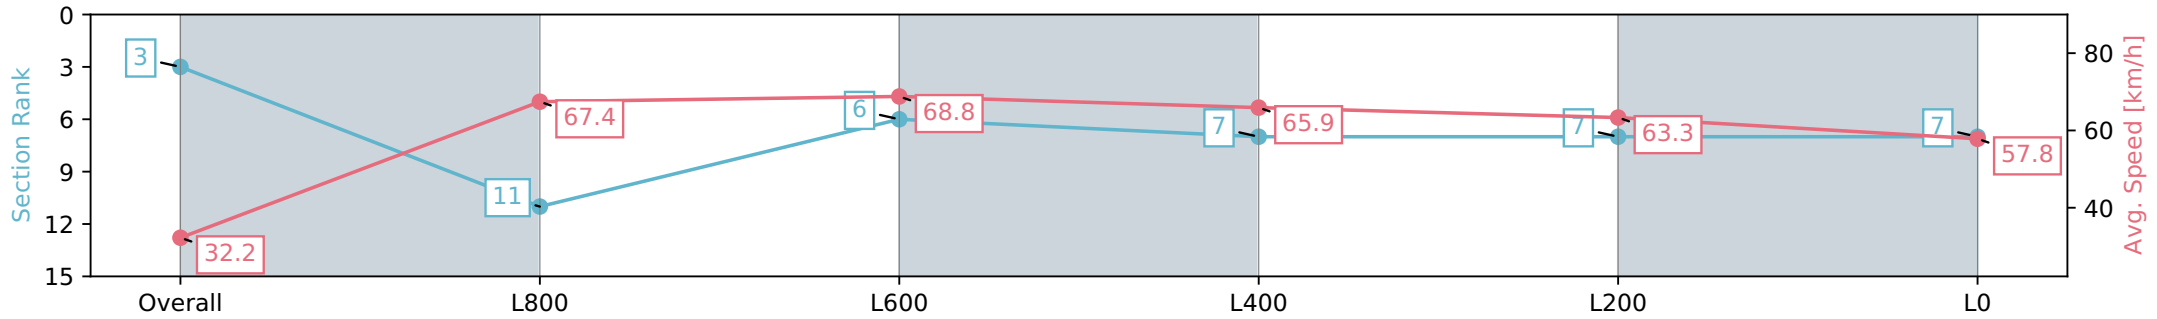

Morphettville SA - Professional

Race 8: Quayclean Handicap - 1050m

27 January 2024 - 4:03PM

Track Rating: Good 4, Weather: Fine, Rail Position: True

Section	Overall	L1000	L800	L600	L400	L200	L200
Section Times	1:01.80 [3] (0:05.59)	0:56.21 [11] (0:10.67)	0:45.54 [6] (0:10.56)	0:34.97 [7] (0:11.08)	0:23.89 [7] (0:11.46)	0:12.43 [7] (0:12.43)	0:12.43 [7] (0:12.43)
Average Speed [km/h]	32.2	67.4	68.8	65.9	63.3	57.8	57.8
Top Speed [km/h]	56.9	71.3	71.0	67.9	64.4	62.5	62.5
Avg. Dist. to Rail [m]	6.5	4.3	2.7	2.9	5.2	6.8	6.8
Avg. Stride Freq. [Hz]	2.2	2.5	2.5	2.5	2.4	2.3	2.3
Avg. Stride Length [m]	4.0	7.3	7.7	7.5	7.3	6.9	6.9