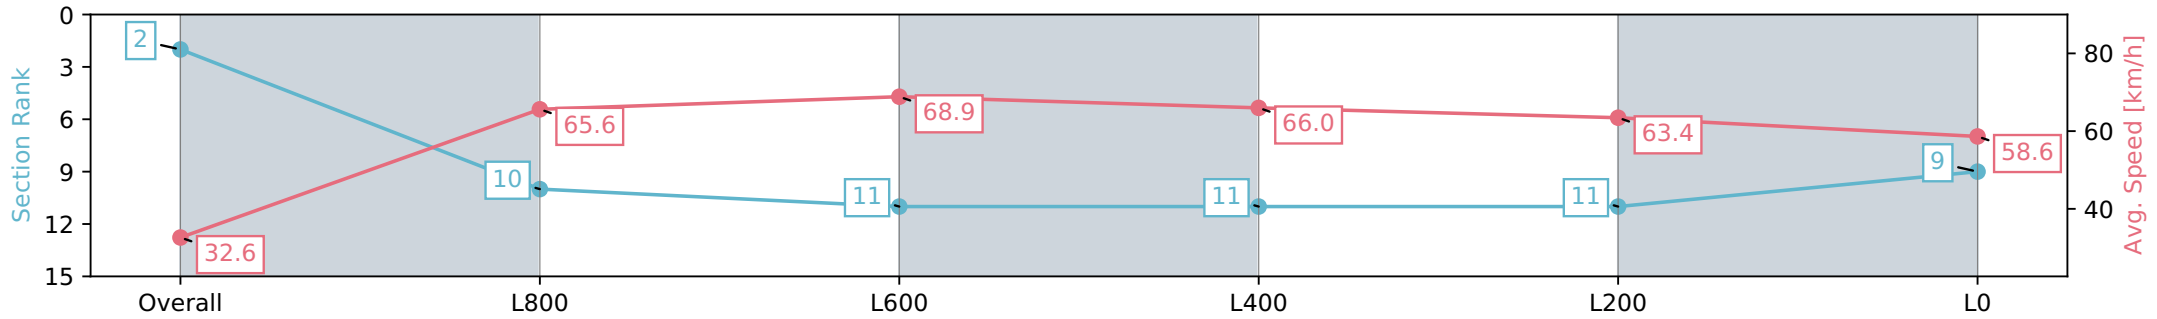

Morphettville SA - Professional

Race 8: Quayclean Handicap - 1050m

27 January 2024 - 4:03PM

Track Rating: Good 4, Weather: Fine, Rail Position: True

Section	Overall	L1000	L800	L600	L400	L200
Section Times	1:01.79 [2] (0:05.56)	0:56.23 [10] (0:10.97)	0:45.26 [11] (0:10.59)	0:34.67 [11] (0:10.98)	0:23.69 [11] (0:11.41)	0:12.28 [9] (0:12.28)
Average Speed [km/h]	32.6	65.6	68.9	66.0	63.4	58.6
Top Speed [km/h]	56.0	69.7	70.0	68.6	64.8	61.0
Avg. Dist. to Rail [m]	8.7	6.0	3.1	1.5	4.9	7.8
Avg. Stride Freq. [Hz]	2.1	2.6	2.5	2.5	2.5	2.4
Avg. Stride Length [m]	4.0	7.1	7.5	7.5	7.1	6.8