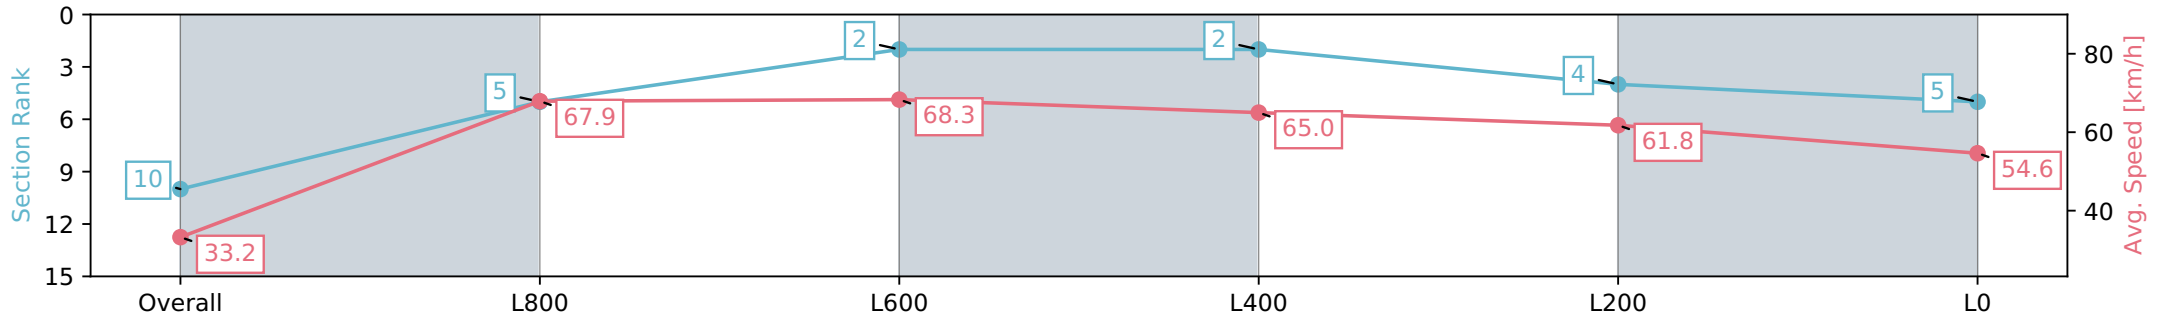

Morphettville SA - Professional

Race 8: Quayclean Handicap - 1050m

27 January 2024 - 4:03PM

Track Rating: Good 4, Weather: Fine, Rail Position: True

Section	Overall	L1000	L800	L600	L400	L200
Section Times	1:02.51 [10] (0:05.44)	0:57.07 [5] (0:10.61)	0:46.46 [2] (0:10.55)	0:35.91 [2] (0:11.09)	0:24.82 [4] (0:11.66)	0:13.16 [5] (0:13.16)
Average Speed [km/h]	33.2	67.9	68.3	65.0	61.8	54.6
Top Speed [km/h]	59.5	70.8	69.8	66.6	63.6	59.2
Avg. Dist. to Rail [m]	8.8	5.3	0.4	0.3	0.5	0.6
Avg. Stride Freq. [Hz]	2.2	2.7	2.6	2.5	2.5	2.4
Avg. Stride Length [m]	4.1	6.9	7.2	7.1	6.9	6.3