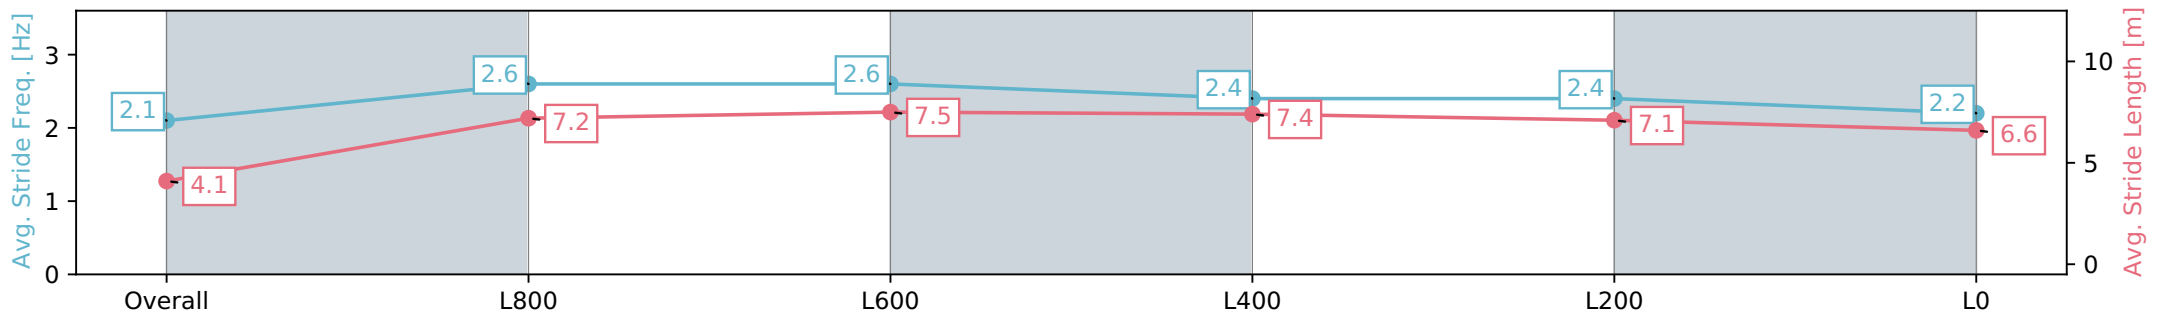

- [] Ranking at each section and finish
- :-:- No data available at this section
- NA No data available

Horse/Jockey Name	SABERMETRIC
Finish Rank	12
Fastest Section Time (Section)	0:05.65 (Overall)
Top Speed [km/h] (Section)	71.8 (L800)
Race State	Finished

Morphettville SA - Professional

Race 8: Quayclean Handicap - 1050m

27 January 2024 - 4:03PM

Track Rating: Good 4, Weather: Fine, Rail Position: True

Section	Overall	L1000	L800	L600	L400	L200
Section Times	1:02.97 [12] (0:05.65)	0:57.32 [12] (0:10.69)	0:46.63 [8] (0:10.45)	0:36.18 [6] (0:11.02)	0:25.16 [6] (0:11.82)	0:13.34 [11] (0:13.34)
Average Speed [km/h]	32.3	67.4	69.2	65.2	60.9	54.1
Top Speed [km/h]	59.0	71.1	71.8	68.1	62.5	59.1
Avg. Dist. to Rail [m]	11.3	7.2	1.5	0.5	2.3	5.8
Avg. Stride Freq. [Hz]	2.1	2.6	2.6	2.4	2.4	2.2
Avg. Stride Length [m]	4.1	7.2	7.5	7.4	7.1	6.6

- [] Ranking at each section and finish
- :-:- No data available at this section
- NA No data available