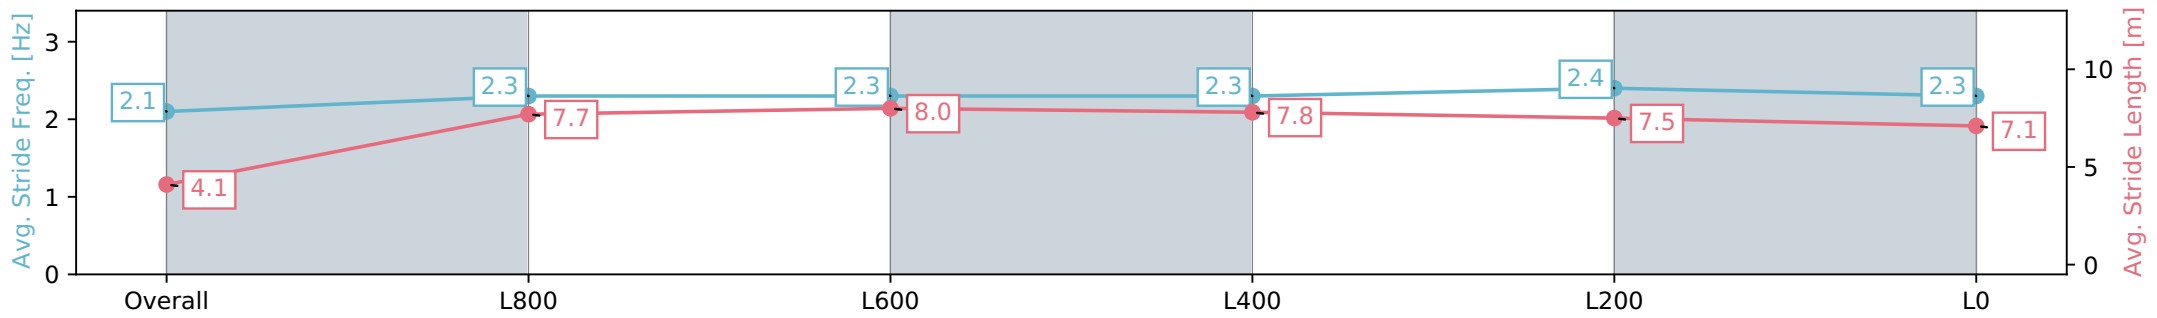

Morphettville SA - Professional
 Race 7: Grand Syndicates Handicap - 1050m
 27 January 2024 - 3:23PM
 Track Rating: Good 4, Weather: Fine, Rail Position: True

Section	Overall	L1000	L800	L600	L400	L200
Section Times	1:01.71 [4] (0:05.85)	0:55.86 [11] (0:11.08)	0:44.78 [11] (0:10.68)	0:34.10 [8] (0:11.22)	0:22.88 [11] (0:11.10)	0:11.78 [10] (0:11.78)
Average Speed [km/h]	31.2	65.0	67.6	64.6	65.1	61.1
Top Speed [km/h]	55.2	68.1	68.6	66.8	66.8	64.6
Avg. Dist. to Rail [m]	7.8	4.4	1.1	1.6	4.0	7.5
Avg. Stride Freq. [Hz]	2.1	2.3	2.3	2.3	2.4	2.3
Avg. Stride Length [m]	4.1	7.7	8.0	7.8	7.5	7.1