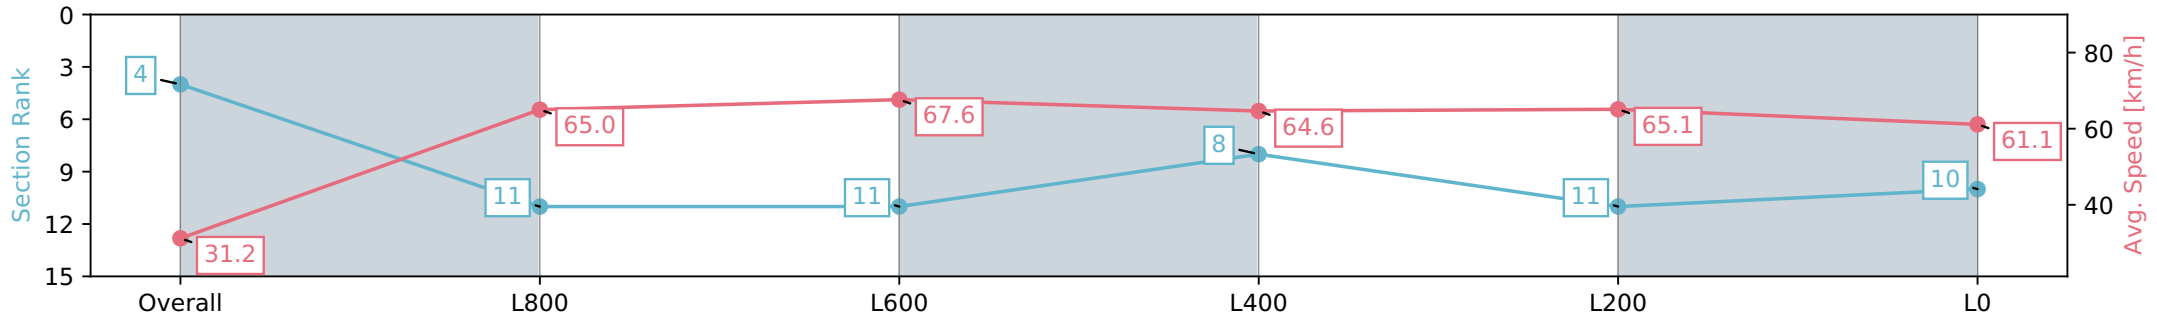

Horse/Jockey Name	EL SALTO
Finish Rank	4
Fastest Section Time (Section)	0:05.85 (Overall)
Top Speed [km/h] (Section)	68.6 (L800)
Race State	Finished

Morphettville SA - Professional
Race 7: Grand Syndicates Handicap - 1050m
27 January 2024 - 3:23PM
Track Rating: Good 4, Weather: Fine, Rail Position: True

Section	Overall	L1000	L800	L600	L400	L200
Section Times	1:01.71 [4] (0:05.85)	0:55.86 [11] (0:11.08)	0:44.78 [11] (0:10.68)	0:34.10 [8] (0:11.22)	0:22.88 [11] (0:11.10)	0:11.78 [10] (0:11.78)
Average Speed [km/h]	31.2	65.0	67.6	64.6	65.1	61.1
Top Speed [km/h]	55.2	68.1	68.6	66.8	66.8	64.6
Avg. Dist. to Rail [m]	7.8	4.4	1.1	1.6	4.0	7.5
Avg. Stride Freq. [Hz]	2.1	2.3	2.3	2.3	2.4	2.3
Avg. Stride Length [m]	4.1	7.7	8.0	7.8	7.5	7.1

Report Created: Sat 27 January 2024 16:06:49 GMT+11 (Note: Timing is based on positional data)

- [ ] Ranking at each section and finish
- -:-:- No data available at this section
- NA No data available