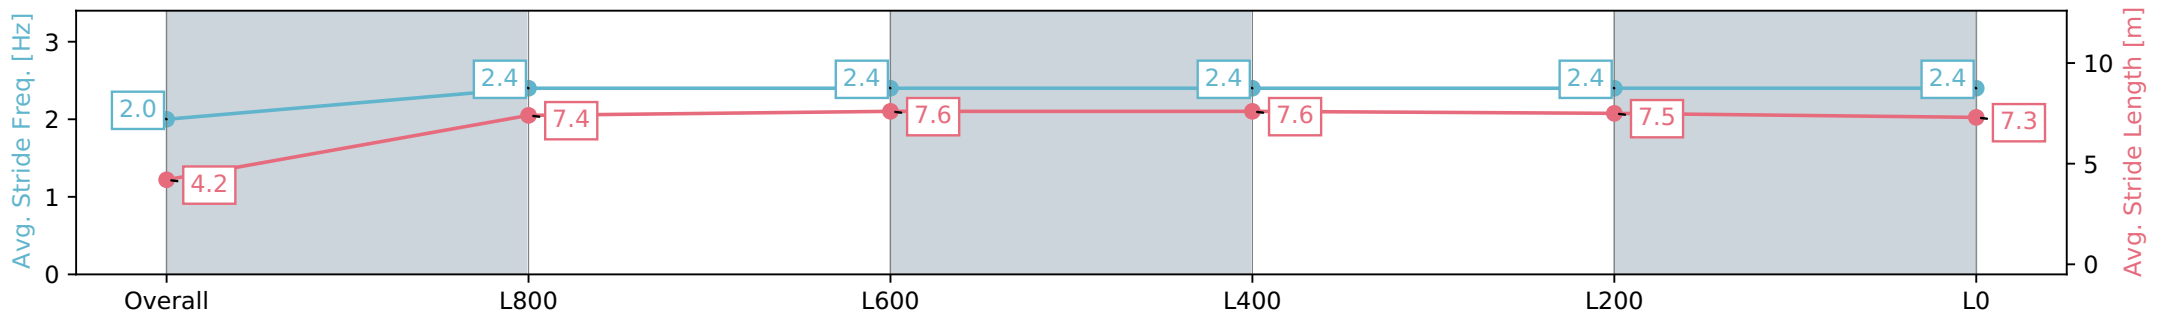

Horse/Jockey Name	BALLON D'OR
Finish Rank	1
Fastest Section Time (Section)	0:05.68 (Overall)
Top Speed [km/h] (Section)	68.1 (L1000)
Race State	Finished

Morphettville SA - Professional
Race 7: Grand Syndicates Handicap - 1050m
27 January 2024 - 3:23PM
Track Rating: Good 4, Weather: Fine, Rail Position: True

Section	Overall	L1000	L800	L600	L400	L200
Section Times	1:01.48 [1] (0:05.68)	0:55.80 [7] (0:11.18)	0:44.62 [10] (0:10.80)	0:33.82 [10] (0:11.08)	0:22.74 [10] (0:10.98)	0:11.76 [5] (0:11.76)
Average Speed [km/h]	31.6	64.5	66.8	64.8	65.7	61.2
Top Speed [km/h]	54.5	68.1	67.8	66.5	67.1	63.0
Avg. Dist. to Rail [m]	5.8	2.8	0.2	0.2	1.1	3.6
Avg. Stride Freq. [Hz]	2.0	2.4	2.4	2.4	2.4	2.4
Avg. Stride Length [m]	4.2	7.4	7.6	7.6	7.5	7.3

Report Created: Sat 27 January 2024 16:06:41 GMT+11 (Note: Timing is based on positional data)

- [ ] Ranking at each section and finish
- -:-:- No data available at this section
- NA No data available