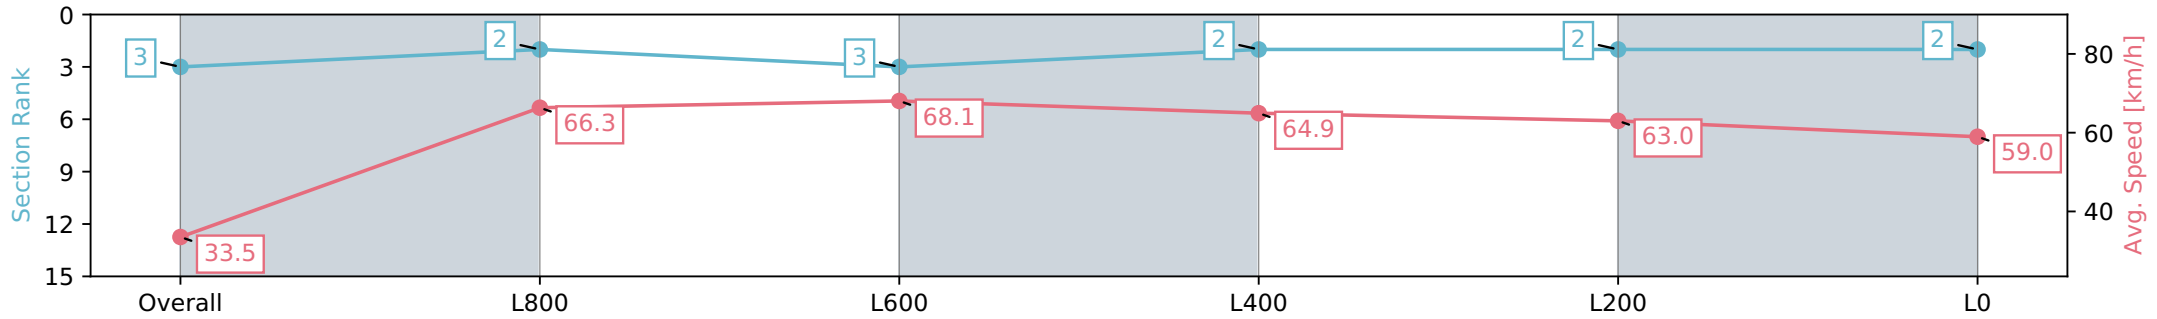

Morphettville SA - Professional
 Race 7: Grand Syndicates Handicap - 1050m
 27 January 2024 - 3:23PM
 Track Rating: Good 4, Weather: Fine, Rail Position: True

Section	Overall	L1000	L800	L600	L400	L200
Section Times	1:01.65 [3] (0:05.41)	0:56.24 [2] (0:10.85)	0:45.39 [3] (0:10.61)	0:34.78 [2] (0:11.10)	0:23.68 [2] (0:11.45)	0:12.23 [2] (0:12.23)
Average Speed [km/h]	33.5	66.3	68.1	64.9	63.0	59.0
Top Speed [km/h]	57.6	69.2	69.2	66.2	64.7	62.1
Avg. Dist. to Rail [m]	2.0	1.0	1.0	0.4	2.3	3.0
Avg. Stride Freq. [Hz]	2.0	2.5	2.4	2.4	2.4	2.3
Avg. Stride Length [m]	4.4	7.4	7.8	7.6	7.2	7.0