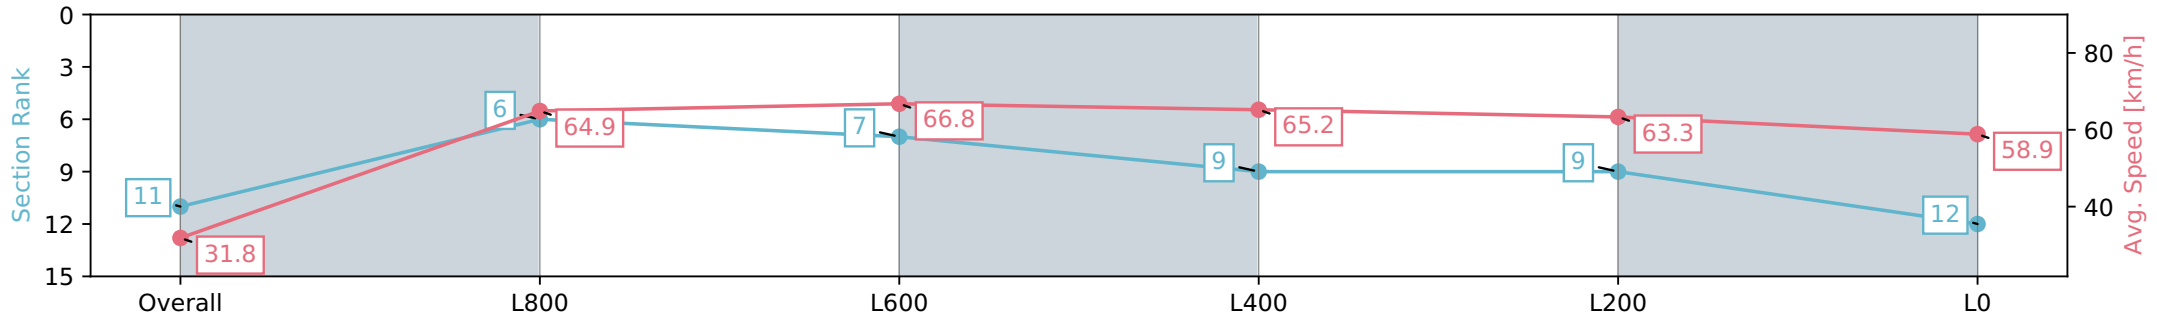

Report Created: Sat 27 January 2024 16:07:05 GMT+11 (Note: Timing is based on positional data)

- [] Ranking at each section and finish
- :-:- No data available at this section
- NA No data available

Horse/Jockey Name	SEVEN SECRETS
Finish Rank	11
Fastest Section Time (Section)	0:05.65 (Overall)
Top Speed [km/h] (Section)	67.9 (L800)
Race State	Finished

Morphettville SA - Professional
 Race 7: Grand Syndicates Handicap - 1050m
 27 January 2024 - 3:23PM
 Track Rating: Good 4, Weather: Fine, Rail Position: True

Section	Overall	L1000	L800	L600	L400	L200
Section Times	1:02.37 [11] (0:05.65)	0:56.72 [6] (0:11.09)	0:45.63 [7] (0:10.88)	0:34.75 [9] (0:11.11)	0:23.64 [9] (0:11.41)	0:12.23 [12] (0:12.23)
Average Speed [km/h]	31.8	64.9	66.8	65.2	63.3	58.9
Top Speed [km/h]	57.1	67.3	67.9	67.5	64.5	62.0
Avg. Dist. to Rail [m]	7.8	4.8	2.6	1.2	4.8	9.2
Avg. Stride Freq. [Hz]	2.0	2.5	2.4	2.3	2.3	2.2
Avg. Stride Length [m]	4.4	7.3	7.8	7.8	7.6	7.3