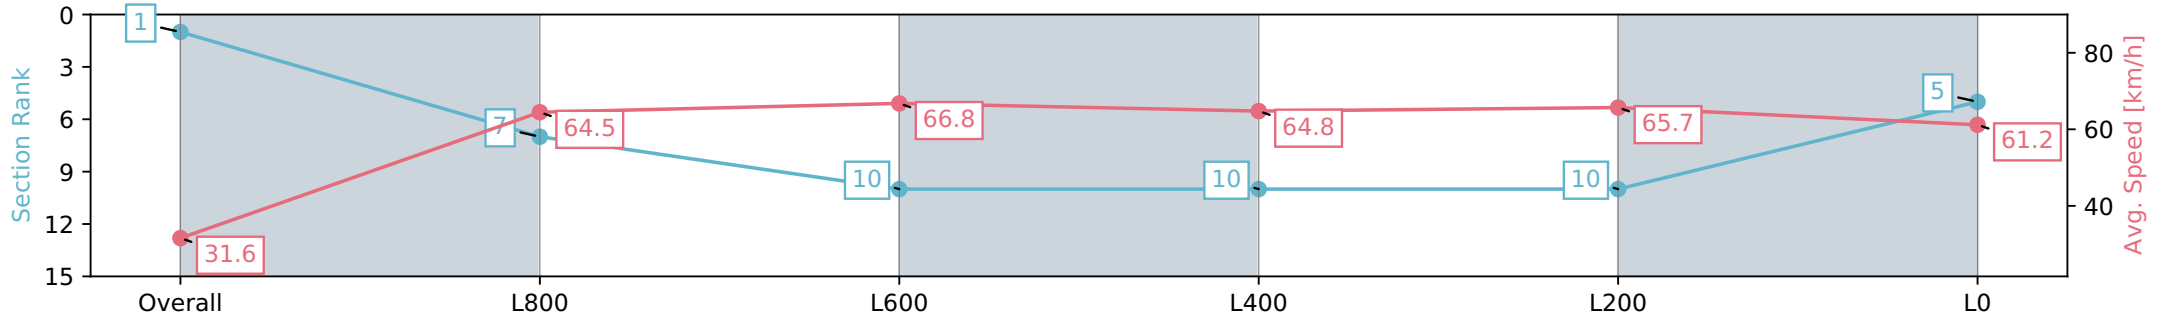

Horse/Jockey Name	BALLON D'OR
Finish Rank	1
Fastest Section Time (Section)	0:05.68 (Overall)
Top Speed [km/h] (Section)	68.1 (L1000)
Race State	Finished

Morphettville SA - Professional
Race 7: Grand Syndicates Handicap - 1050m
27 January 2024 - 3:23PM
Track Rating: Good 4, Weather: Fine, Rail Position: True

Section	Overall	L1000	L800	L600	L400	L200
Section Times	1:01.48 [1] (0:05.68)	0:55.80 [7] (0:11.18)	0:44.62 [10] (0:10.80)	0:33.82 [10] (0:11.08)	0:22.74 [10] (0:10.98)	0:11.76 [5] (0:11.76)
Average Speed [km/h]	31.6	64.5	66.8	64.8	65.7	61.2
Top Speed [km/h]	54.5	68.1	67.8	66.5	67.1	63.0
Avg. Dist. to Rail [m]	5.8	2.8	0.2	0.2	1.1	3.6
Avg. Stride Freq. [Hz]	2.0	2.4	2.4	2.4	2.4	2.4
Avg. Stride Length [m]	4.2	7.4	7.6	7.6	7.5	7.3

Report Created: Sat 27 January 2024 16:06:41 GMT+11 (Note: Timing is based on positional data)

- [ ] Ranking at each section and finish
- -:-:- No data available at this section
- NA No data available