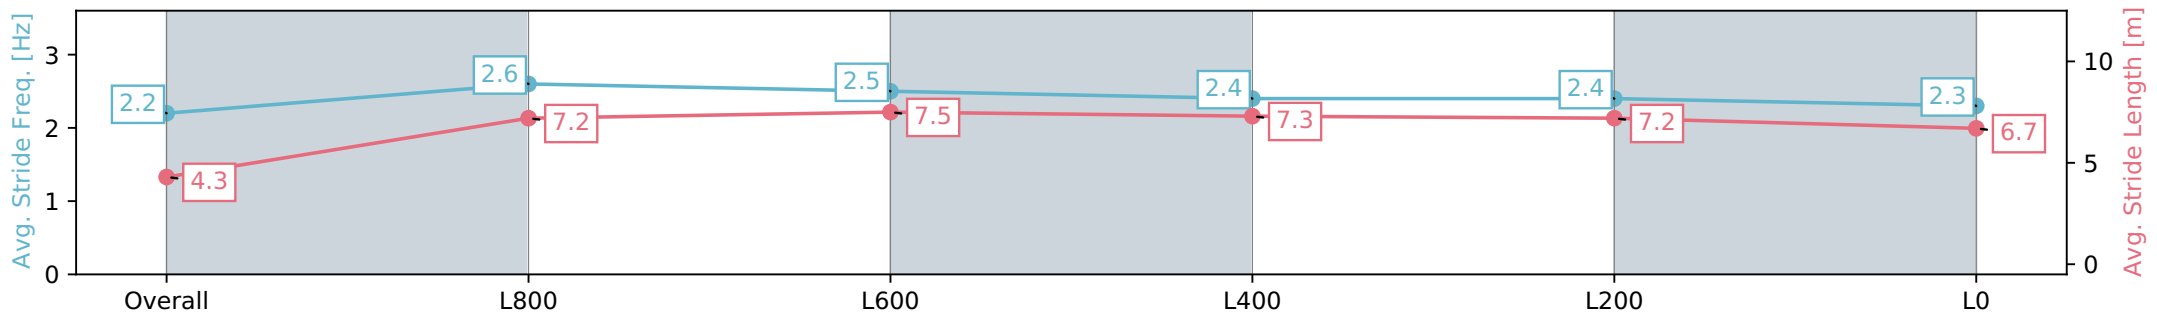

Report Created: Sat 27 January 2024 16:07:08 GMT+11 (Note: Timing is based on positional data)

- [] Ranking at each section and finish
- :-:- No data available at this section
- NA No data available

Horse/Jockey Name	LARKHAM
Finish Rank	12
Fastest Section Time (Section)	0:05.38 (Overall)
Top Speed [km/h] (Section)	68.9 (L1000)
Race State	Finished

Morphettville SA - Professional
 Race 7: Grand Syndicates Handicap - 1050m
 27 January 2024 - 3:23PM
 Track Rating: Good 4, Weather: Fine, Rail Position: True

Section	Overall	L1000	L800	L600	L400	L200
Section Times	1:02.54 [12] (0:05.38)	0:57.16 [1] (0:10.87)	0:46.28 [2] (0:10.73)	0:35.56 [3] (0:11.16)	0:24.40 [3] (0:11.49)	0:12.91 [3] (0:12.91)
Average Speed [km/h]	33.4	66.4	67.7	64.8	63.1	55.7
Top Speed [km/h]	57.8	68.9	68.6	68.0	64.4	59.8
Avg. Dist. to Rail [m]	11.6	6.8	2.7	1.4	3.1	2.5
Avg. Stride Freq. [Hz]	2.2	2.6	2.5	2.4	2.4	2.3
Avg. Stride Length [m]	4.3	7.2	7.5	7.3	7.2	6.7