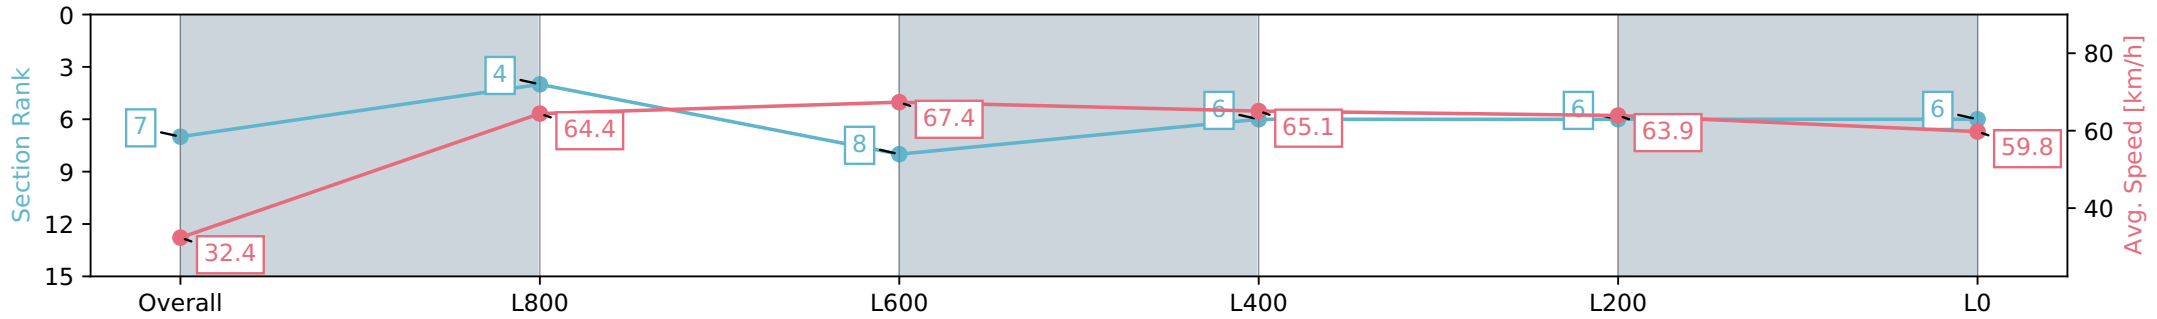

Report Created: Sat 27 January 2024 16:06:55 GMT+11 (Note: Timing is based on positional data)

- [] Ranking at each section and finish
- :-:- No data available at this section
- NA No data available

Horse/Jockey Name	MISLU DI
Finish Rank	7
Fastest Section Time (Section)	0:05.56 (Overall)
Top Speed [km/h] (Section)	68.9 (L800)
Race State	Finished

Morphettville SA - Professional
 Race 7: Grand Syndicates Handicap - 1050m
 27 January 2024 - 3:23PM
 Track Rating: Good 4, Weather: Fine, Rail Position: True

Section	Overall	L1000	L800	L600	L400	L200
Section Times	1:01.87 [7] (0:05.56)	0:56.30 [4] (0:11.18)	0:45.12 [8] (0:10.69)	0:34.43 [6] (0:11.10)	0:23.33 [6] (0:11.27)	0:12.06 [6] (0:12.06)
Average Speed [km/h]	32.4	64.4	67.4	65.1	63.9	59.8
Top Speed [km/h]	56.7	66.8	68.9	66.2	66.1	62.5
Avg. Dist. to Rail [m]	2.9	2.3	0.8	0.6	3.0	4.5
Avg. Stride Freq. [Hz]	2.3	2.5	2.5	2.5	2.5	2.5
Avg. Stride Length [m]	3.9	7.0	7.3	7.2	7.0	6.7