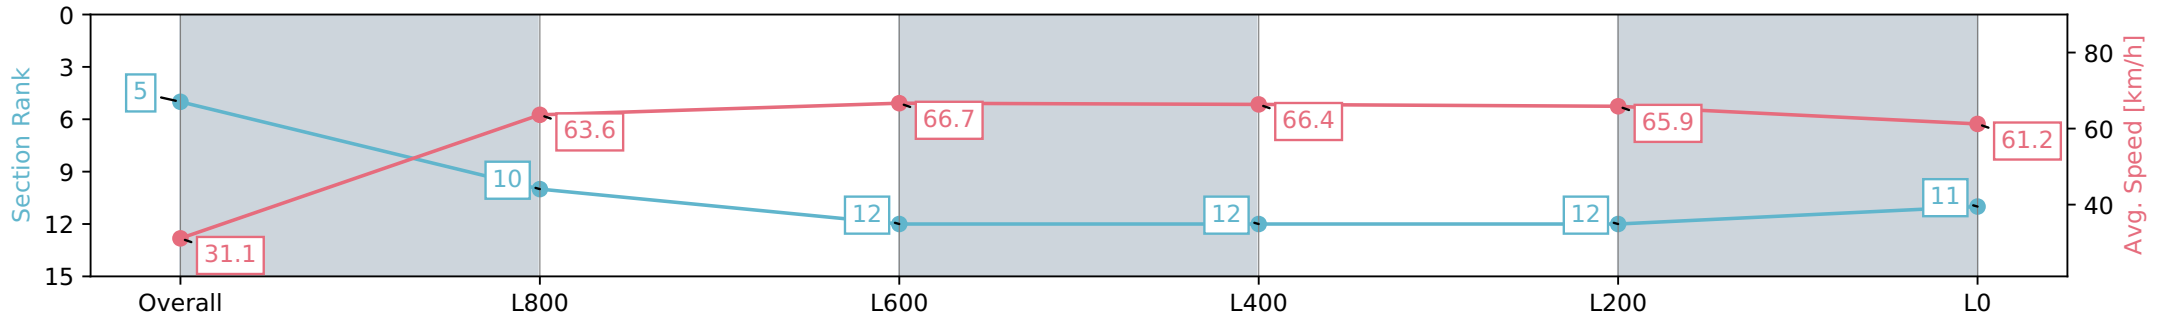

Horse/Jockey Name	WINNING REVOLUTION
Finish Rank	5
Fastest Section Time (Section)	0:05.77 (Overall)
Top Speed [km/h] (Section)	69.2 (L800)
Race State	Finished

Morphettville SA - Professional
Race 7: Grand Syndicates Handicap - 1050m
27 January 2024 - 3:23PM
Track Rating: Good 4, Weather: Fine, Rail Position: True

Section	Overall	L1000	L800	L600	L400	L200
Section Times	1:01.76 [5] (0:05.77)	0:55.99 [10] (0:11.33)	0:44.66 [12] (0:10.95)	0:33.71 [12] (0:10.95)	0:22.76 [12] (0:11.01)	0:11.75 [11] (0:11.75)
Average Speed [km/h]	31.1	63.6	66.7	66.4	65.9	61.2
Top Speed [km/h]	53.9	68.3	69.2	67.4	67.5	64.0
Avg. Dist. to Rail [m]	10.3	6.7	3.8	1.7	7.0	9.7
Avg. Stride Freq. [Hz]	2.1	2.6	2.6	2.6	2.6	2.5
Avg. Stride Length [m]	4.0	6.8	7.1	7.1	7.0	6.8

Report Created: Sat 27 January 2024 16:06:52 GMT+11 (Note: Timing is based on positional data)

- [ ] Ranking at each section and finish
- -:-:- No data available at this section
- NA No data available