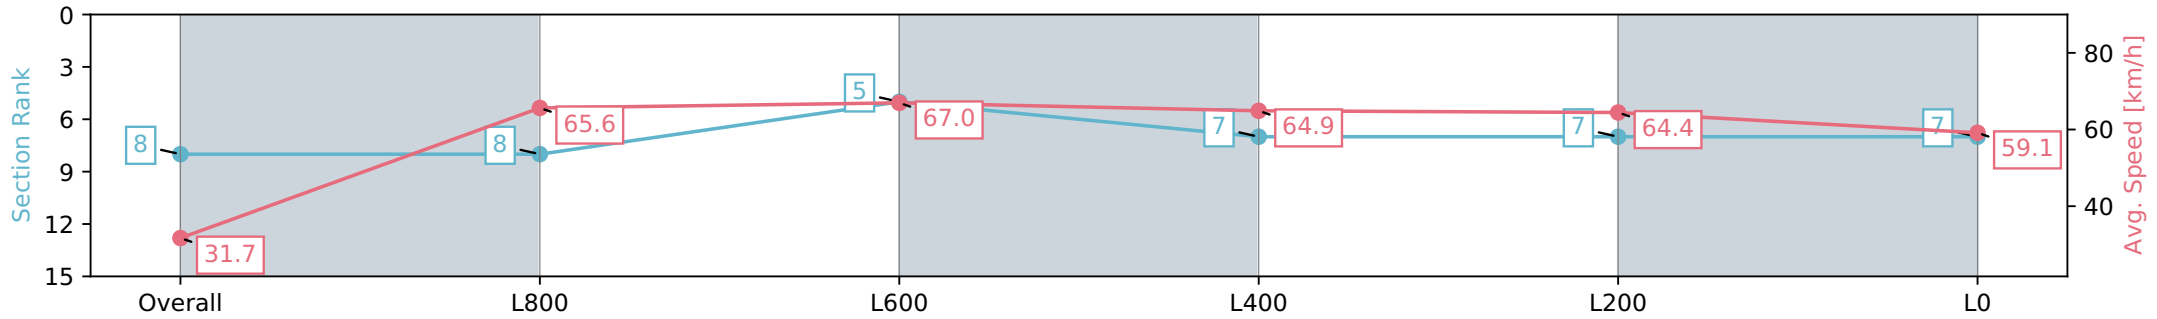

Report Created: Sat 27 January 2024 16:06:57 GMT+11 (Note: Timing is based on positional data)

- [] Ranking at each section and finish
- :-:- No data available at this section
- NA No data available

Horse/Jockey Name	REAL VALENTIA
Finish Rank	8
Fastest Section Time (Section)	0:05.70 (Overall)
Top Speed [km/h] (Section)	68.4 (L1000)
Race State	Finished

Morphettville SA - Professional
 Race 7: Grand Syndicates Handicap - 1050m
 27 January 2024 - 3:23PM
 Track Rating: Good 4, Weather: Fine, Rail Position: True

Section	Overall	L1000	L800	L600	L400	L200
Section Times	1:02.04 [8] (0:05.70)	0:56.34 [8] (0:11.00)	0:45.34 [5] (0:10.78)	0:34.56 [7] (0:11.18)	0:23.38 [7] (0:11.22)	0:12.16 [7] (0:12.16)
Average Speed [km/h]	31.7	65.6	67.0	64.9	64.4	59.1
Top Speed [km/h]	56.1	68.4	68.4	67.2	65.6	62.4
Avg. Dist. to Rail [m]	6.6	4.4	1.5	1.4	4.2	7.6
Avg. Stride Freq. [Hz]	2.1	2.4	2.4	2.3	2.4	2.3
Avg. Stride Length [m]	4.1	7.6	7.9	7.7	7.6	7.1