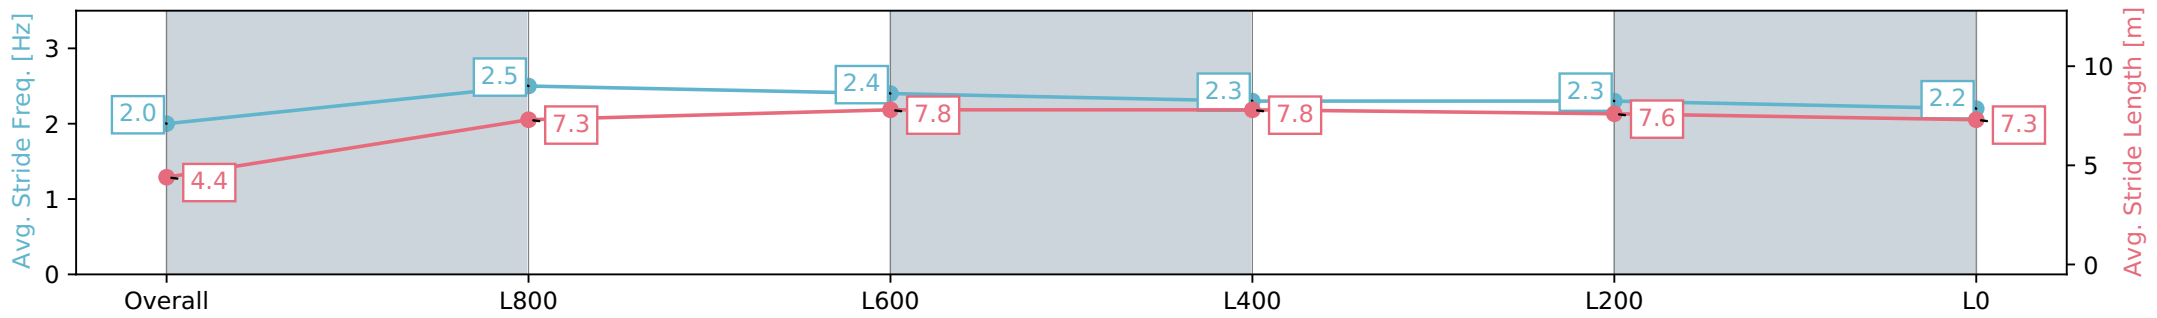

Report Created: Sat 27 January 2024 16:07:05 GMT+11 (Note: Timing is based on positional data)

- [] Ranking at each section and finish
- :-:- No data available at this section
- NA No data available

Horse/Jockey Name	SEVEN SECRETS
Finish Rank	11
Fastest Section Time (Section)	0:05.65 (Overall)
Top Speed [km/h] (Section)	67.9 (L800)
Race State	Finished

Morphettville SA - Professional
 Race 7: Grand Syndicates Handicap - 1050m
 27 January 2024 - 3:23PM
 Track Rating: Good 4, Weather: Fine, Rail Position: True

Section	Overall	L1000	L800	L600	L400	L200
Section Times	1:02.37 [11] (0:05.65)	0:56.72 [6] (0:11.09)	0:45.63 [7] (0:10.88)	0:34.75 [9] (0:11.11)	0:23.64 [9] (0:11.41)	0:12.23 [12] (0:12.23)
Average Speed [km/h]	31.8	64.9	66.8	65.2	63.3	58.9
Top Speed [km/h]	57.1	67.3	67.9	67.5	64.5	62.0
Avg. Dist. to Rail [m]	7.8	4.8	2.6	1.2	4.8	9.2
Avg. Stride Freq. [Hz]	2.0	2.5	2.4	2.3	2.3	2.2
Avg. Stride Length [m]	4.4	7.3	7.8	7.8	7.6	7.3