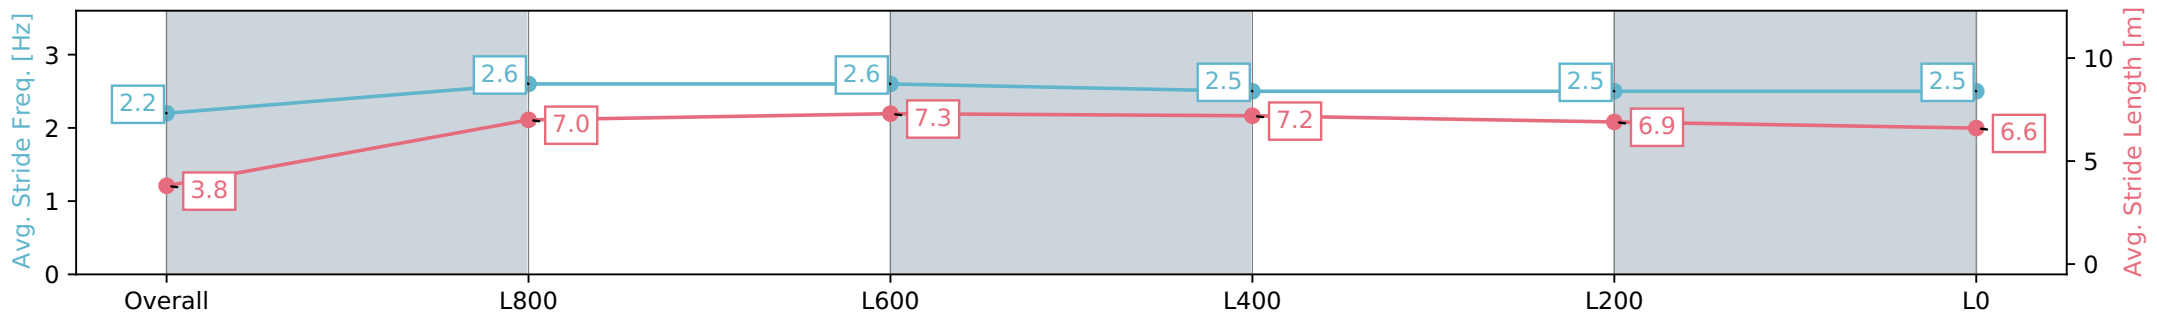

[] Ranking at each section and finish
 -:-:- No data available at this section
 NA No data available

Horse/Jockey Name	MAY'S WEST
Finish Rank	10
Fastest Section Time (Section)	0:05.76 (Overall)
Top Speed [km/h] (Section)	68.8 (L1000)
Race State	Finished

Morphettville SA - Professional
 Race 7: Grand Syndicates Handicap - 1050m
 27 January 2024 - 3:23PM
 Track Rating: Good 4, Weather: Fine, Rail Position: True

Section	Overall	L1000	L800	L600	L400	L200
Section Times	1:02.11 [10] (0:05.76)	0:56.35 [9] (0:10.83)	0:45.52 [4] (0:10.80)	0:34.72 [5] (0:11.10)	0:23.62 [5] (0:11.43)	0:12.19 [9] (0:12.19)
Average Speed [km/h]	31.3	66.6	67.1	65.1	63.2	59.1
Top Speed [km/h]	59.7	68.8	68.0	67.5	64.2	62.3
Avg. Dist. to Rail [m]	11.9	6.8	2.1	0.5	4.3	8.0
Avg. Stride Freq. [Hz]	2.2	2.6	2.6	2.5	2.5	2.5
Avg. Stride Length [m]	3.8	7.0	7.3	7.2	6.9	6.6