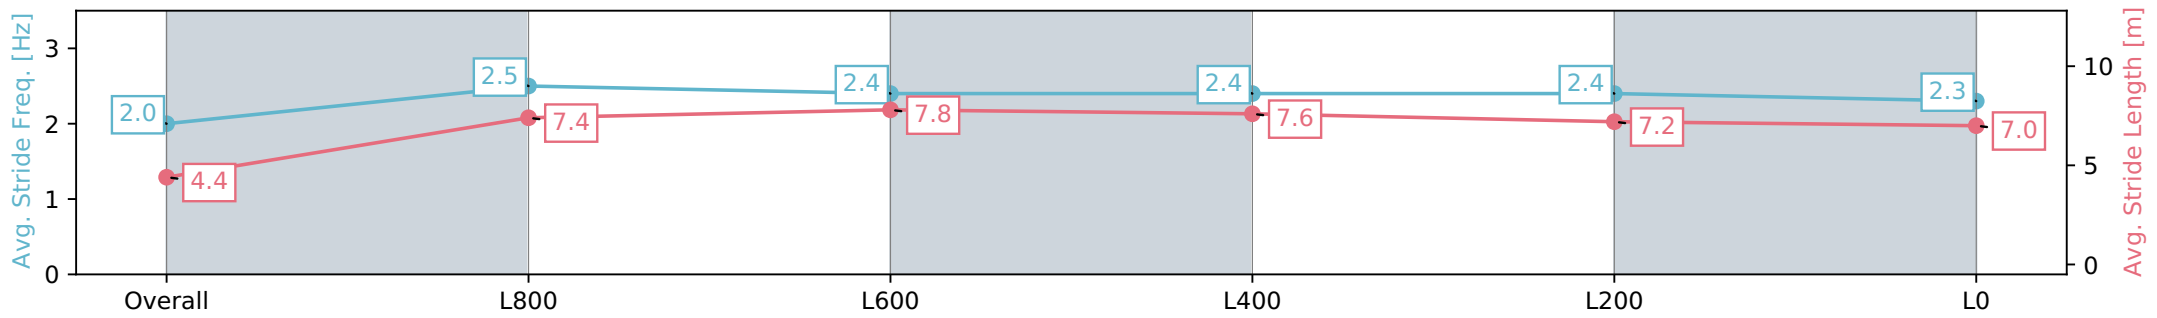

Morphettville SA - Professional
 Race 7: Grand Syndicates Handicap - 1050m
 27 January 2024 - 3:23PM
 Track Rating: Good 4, Weather: Fine, Rail Position: True

Section	Overall	L1000	L800	L600	L400	L200
Section Times	1:01.65 [3] (0:05.41)	0:56.24 [2] (0:10.85)	0:45.39 [3] (0:10.61)	0:34.78 [2] (0:11.10)	0:23.68 [2] (0:11.45)	0:12.23 [2] (0:12.23)
Average Speed [km/h]	33.5	66.3	68.1	64.9	63.0	59.0
Top Speed [km/h]	57.6	69.2	69.2	66.2	64.7	62.1
Avg. Dist. to Rail [m]	2.0	1.0	1.0	0.4	2.3	3.0
Avg. Stride Freq. [Hz]	2.0	2.5	2.4	2.4	2.4	2.3
Avg. Stride Length [m]	4.4	7.4	7.8	7.6	7.2	7.0