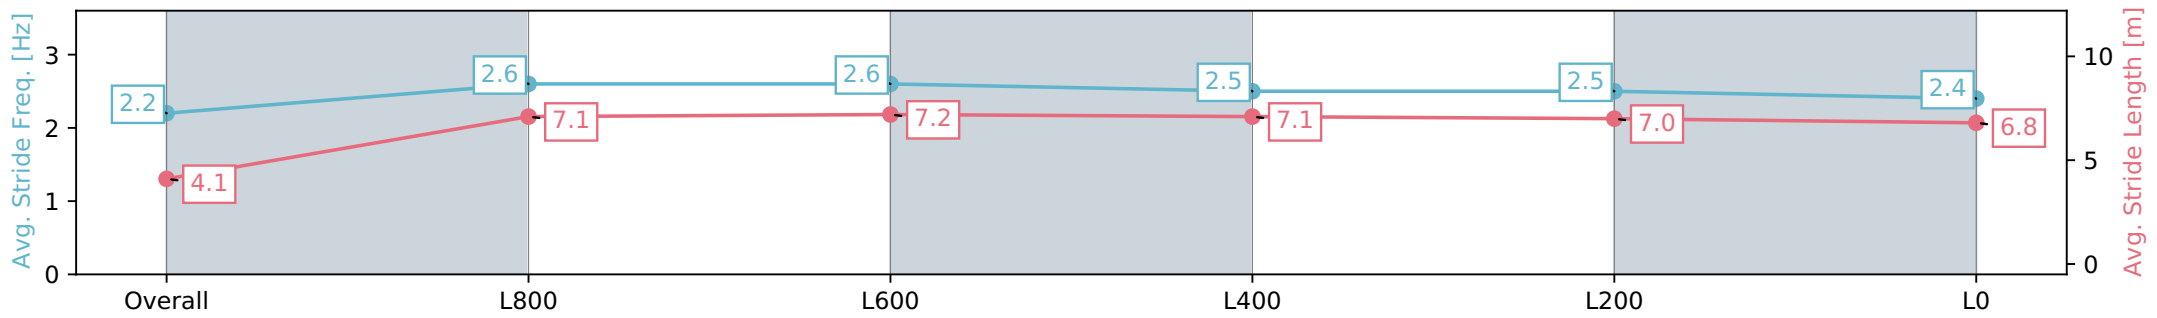

Horse/Jockey Name	ROXY BLUE
Finish Rank	2
Fastest Section Time (Section)	0:05.46 (Overall)
Top Speed [km/h] (Section)	70.0 (L1000)
Race State	Finished

Morphettville SA - Professional
Race 7: Grand Syndicates Handicap - 1050m
27 January 2024 - 3:23PM
Track Rating: Good 4, Weather: Fine, Rail Position: True

Section	Overall	L1000	L800	L600	L400	L200
Section Times	1:01.64 [2] (0:05.46)	0:56.18 [3] (0:10.79)	0:45.39 [1] (0:10.60)	0:34.79 [1] (0:11.06)	0:23.73 [1] (0:11.51)	0:12.22 [1] (0:12.22)
Average Speed [km/h]	33.2	66.7	67.9	64.9	62.7	58.9
Top Speed [km/h]	58.8	70.0	69.6	66.1	63.3	62.3
Avg. Dist. to Rail [m]	4.0	3.0	0.7	0.4	0.3	0.4
Avg. Stride Freq. [Hz]	2.2	2.6	2.6	2.5	2.5	2.4
Avg. Stride Length [m]	4.1	7.1	7.2	7.1	7.0	6.8

Report Created: Sat 27 January 2024 16:06:44 GMT+11 (Note: Timing is based on positional data)

- [ ] Ranking at each section and finish
- -:-:- No data available at this section
- NA No data available