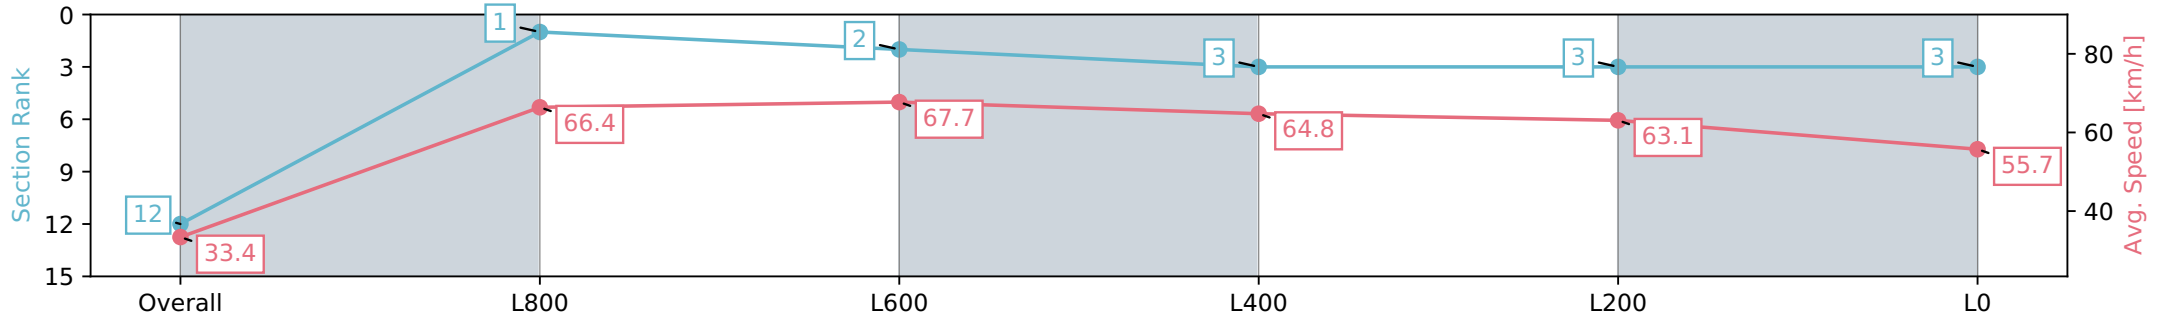

Report Created: Sat 27 January 2024 16:07:08 GMT+11 (Note: Timing is based on positional data)

- [] Ranking at each section and finish
- :-:- No data available at this section
- NA No data available

Horse/Jockey Name	LARKHAM
Finish Rank	12
Fastest Section Time (Section)	0:05.38 (Overall)
Top Speed [km/h] (Section)	68.9 (L1000)
Race State	Finished

Morphettville SA - Professional
 Race 7: Grand Syndicates Handicap - 1050m
 27 January 2024 - 3:23PM
 Track Rating: Good 4, Weather: Fine, Rail Position: True

Section	Overall	L1000	L800	L600	L400	L200
Section Times	1:02.54 [12] (0:05.38)	0:57.16 [1] (0:10.87)	0:46.28 [2] (0:10.73)	0:35.56 [3] (0:11.16)	0:24.40 [3] (0:11.49)	0:12.91 [3] (0:12.91)
Average Speed [km/h]	33.4	66.4	67.7	64.8	63.1	55.7
Top Speed [km/h]	57.8	68.9	68.6	68.0	64.4	59.8
Avg. Dist. to Rail [m]	11.6	6.8	2.7	1.4	3.1	2.5
Avg. Stride Freq. [Hz]	2.2	2.6	2.5	2.4	2.4	2.3
Avg. Stride Length [m]	4.3	7.2	7.5	7.3	7.2	6.7