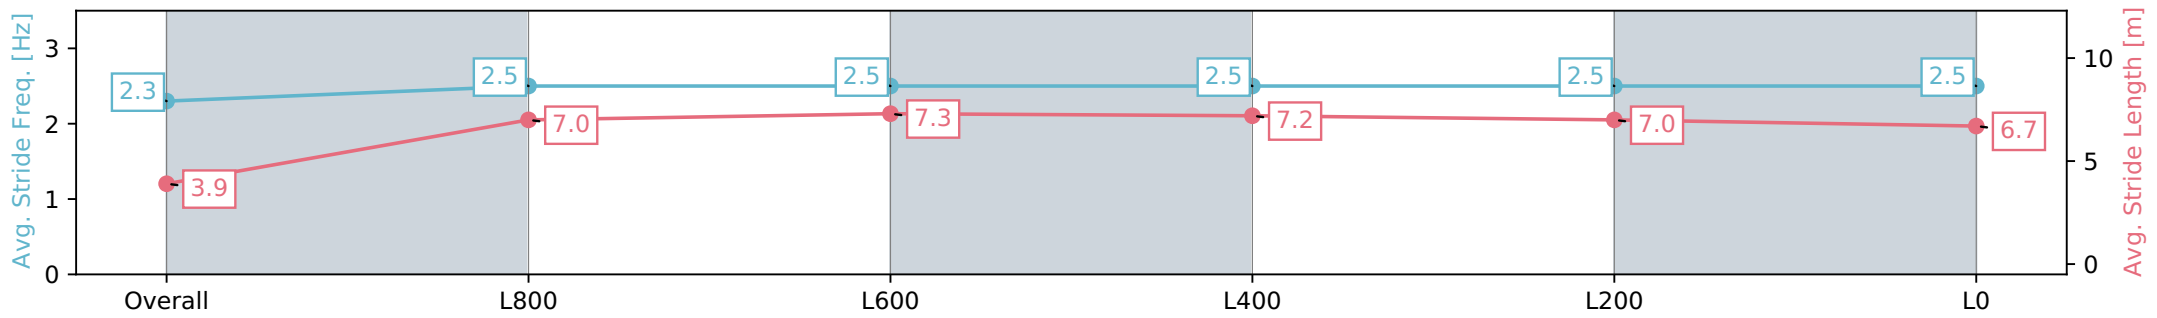

Report Created: Sat 27 January 2024 16:06:55 GMT+11 (Note: Timing is based on positional data)

- [] Ranking at each section and finish
- :-:- No data available at this section
- NA No data available

Horse/Jockey Name	MISLU DI
Finish Rank	7
Fastest Section Time (Section)	0:05.56 (Overall)
Top Speed [km/h] (Section)	68.9 (L800)
Race State	Finished

Morphettville SA - Professional
 Race 7: Grand Syndicates Handicap - 1050m
 27 January 2024 - 3:23PM
 Track Rating: Good 4, Weather: Fine, Rail Position: True

Section	Overall	L1000	L800	L600	L400	L200
Section Times	1:01.87 [7] (0:05.56)	0:56.30 [4] (0:11.18)	0:45.12 [8] (0:10.69)	0:34.43 [6] (0:11.10)	0:23.33 [6] (0:11.27)	0:12.06 [6] (0:12.06)
Average Speed [km/h]	32.4	64.4	67.4	65.1	63.9	59.8
Top Speed [km/h]	56.7	66.8	68.9	66.2	66.1	62.5
Avg. Dist. to Rail [m]	2.9	2.3	0.8	0.6	3.0	4.5
Avg. Stride Freq. [Hz]	2.3	2.5	2.5	2.5	2.5	2.5
Avg. Stride Length [m]	3.9	7.0	7.3	7.2	7.0	6.7