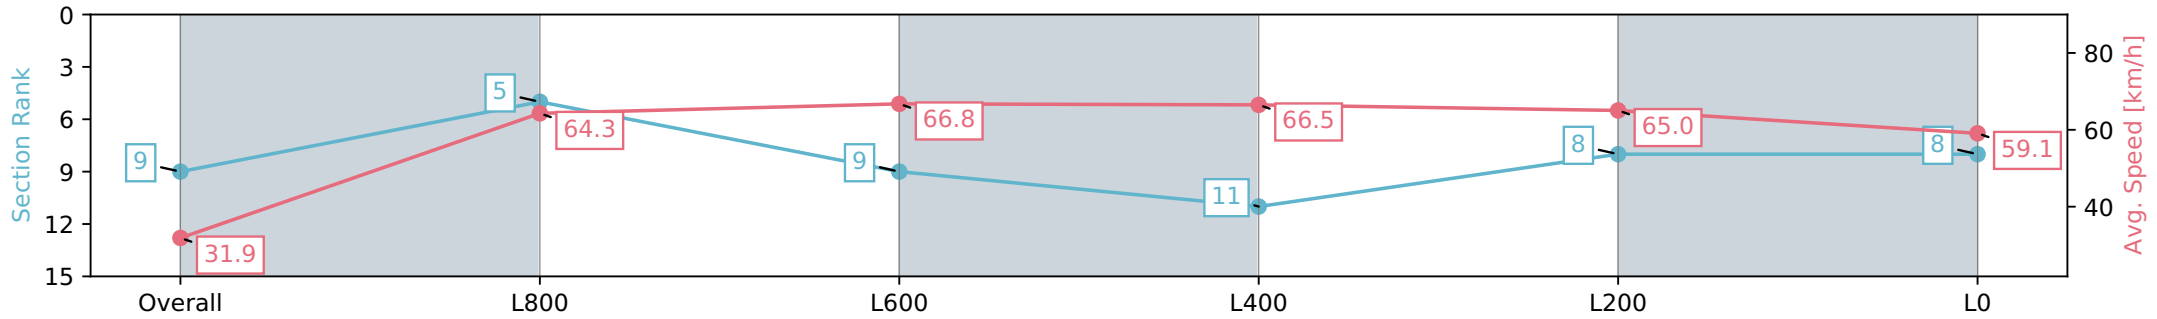

Report Created: Sat 27 January 2024 16:07:00 GMT+11 (Note: Timing is based on positional data)

- [] Ranking at each section and finish
- :-:- No data available at this section
- NA No data available

Horse/Jockey Name	ZUFASTA
Finish Rank	9
Fastest Section Time (Section)	0:05.64 (Overall)
Top Speed [km/h] (Section)	68.2 (L800)
Race State	Finished

Morphettville SA - Professional
 Race 7: Grand Syndicates Handicap - 1050m
 27 January 2024 - 3:23PM
 Track Rating: Good 4, Weather: Fine, Rail Position: True

Section	Overall	L1000	L800	L600	L400	L200
Section Times	1:02.08 [9] (0:05.64)	0:56.44 [5] (0:11.21)	0:45.23 [9] (0:10.90)	0:34.33 [11] (0:10.98)	0:23.35 [8] (0:11.17)	0:12.18 [8] (0:12.18)
Average Speed [km/h]	31.9	64.3	66.8	66.5	65.0	59.1
Top Speed [km/h]	54.4	67.9	68.2	68.1	66.0	62.8
Avg. Dist. to Rail [m]	9.1	5.8	2.7	3.1	6.6	9.0
Avg. Stride Freq. [Hz]	1.9	2.6	2.5	2.5	2.5	2.4
Avg. Stride Length [m]	4.6	7.0	7.4	7.4	7.2	7.0