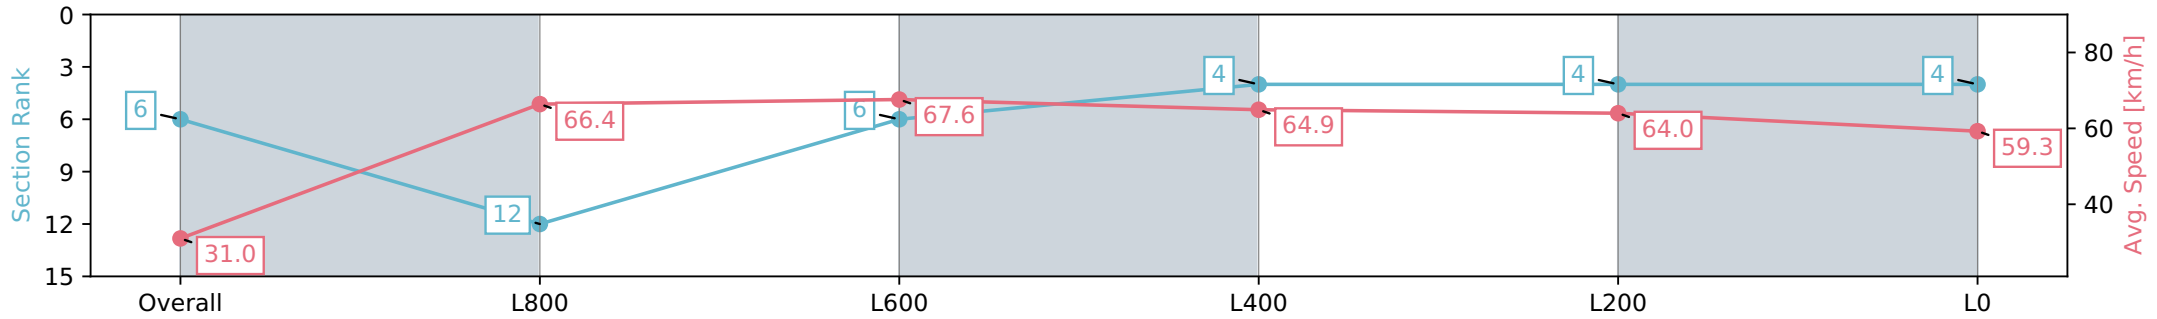

Morphettville SA - Professional
 Race 7: Grand Syndicates Handicap - 1050m
 27 January 2024 - 3:23PM
 Track Rating: Good 4, Weather: Fine, Rail Position: True

Section	Overall	L1000	L800	L600	L400	L200
Section Times	1:01.82 [6] (0:05.86)	0:55.96 [12] (0:10.85)	0:45.11 [6] (0:10.65)	0:34.46 [4] (0:11.05)	0:23.41 [4] (0:11.27)	0:12.14 [4] (0:12.14)
Average Speed [km/h]	31.0	66.4	67.6	64.9	64.0	59.3
Top Speed [km/h]	60.2	68.9	68.3	67.6	65.5	61.9
Avg. Dist. to Rail [m]	5.8	4.3	1.2	0.8	2.6	4.3
Avg. Stride Freq. [Hz]	2.2	2.5	2.4	2.4	2.4	2.4
Avg. Stride Length [m]	3.8	7.4	7.7	7.6	7.4	7.0