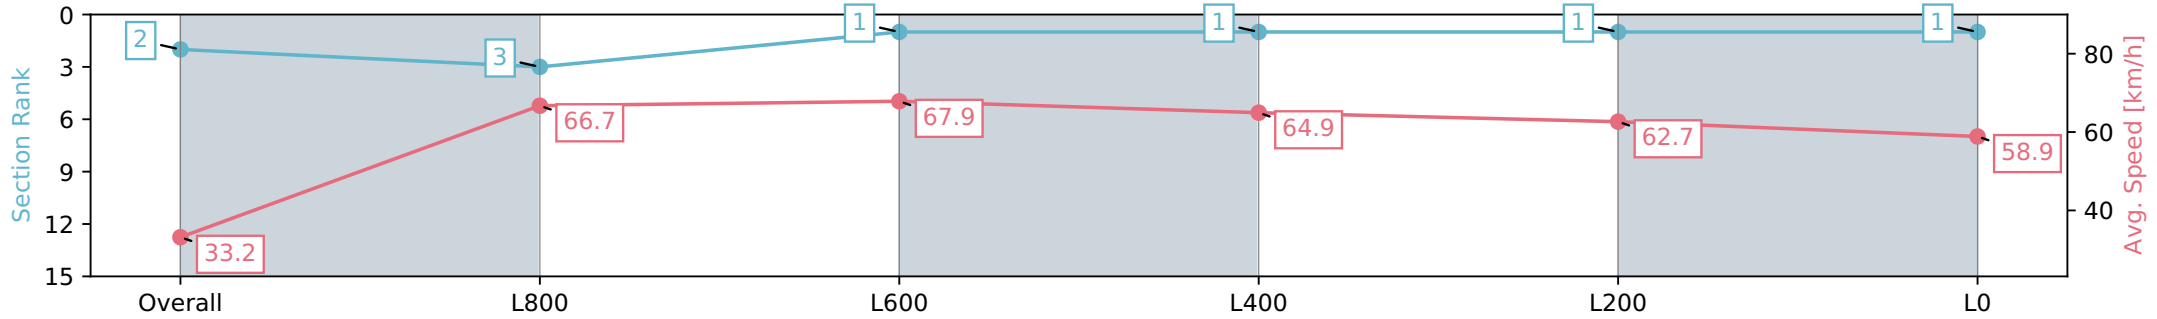

Horse/Jockey Name	ROXY BLUE
Finish Rank	2
Fastest Section Time (Section)	0:05.46 (Overall)
Top Speed [km/h] (Section)	70.0 (L1000)
Race State	Finished

Morphettville SA - Professional
Race 7: Grand Syndicates Handicap - 1050m
27 January 2024 - 3:23PM
Track Rating: Good 4, Weather: Fine, Rail Position: True

Section	Overall	L1000	L800	L600	L400	L200
Section Times	1:01.64 [2] (0:05.46)	0:56.18 [3] (0:10.79)	0:45.39 [1] (0:10.60)	0:34.79 [1] (0:11.06)	0:23.73 [1] (0:11.51)	0:12.22 [1] (0:12.22)
Average Speed [km/h]	33.2	66.7	67.9	64.9	62.7	58.9
Top Speed [km/h]	58.8	70.0	69.6	66.1	63.3	62.3
Avg. Dist. to Rail [m]	4.0	3.0	0.7	0.4	0.3	0.4
Avg. Stride Freq. [Hz]	2.2	2.6	2.6	2.5	2.5	2.4
Avg. Stride Length [m]	4.1	7.1	7.2	7.1	7.0	6.8

Report Created: Sat 27 January 2024 16:06:44 GMT+11 (Note: Timing is based on positional data)

- [ ] Ranking at each section and finish
- -:-:- No data available at this section
- NA No data available