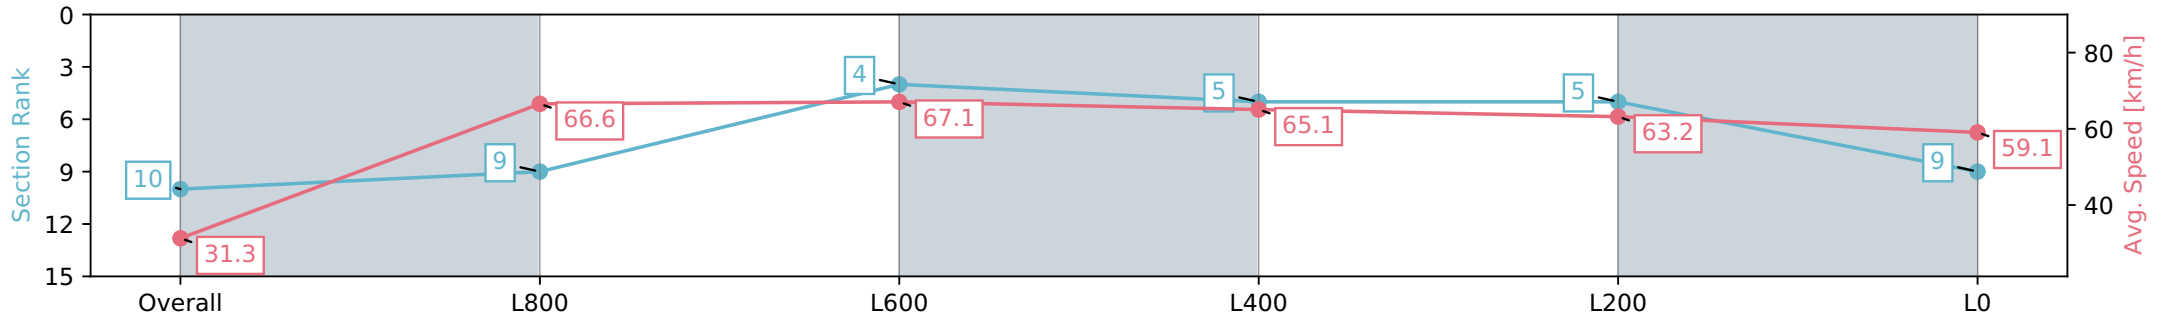

[] Ranking at each section and finish
 -:-:- No data available at this section
 NA No data available

Horse/Jockey Name	MAY'S WEST
Finish Rank	10
Fastest Section Time (Section)	0:05.76 (Overall)
Top Speed [km/h] (Section)	68.8 (L1000)
Race State	Finished

Morphettville SA - Professional
 Race 7: Grand Syndicates Handicap - 1050m
 27 January 2024 - 3:23PM
 Track Rating: Good 4, Weather: Fine, Rail Position: True

Section	Overall	L1000	L800	L600	L400	L200
Section Times	1:02.11 [10] (0:05.76)	0:56.35 [9] (0:10.83)	0:45.52 [4] (0:10.80)	0:34.72 [5] (0:11.10)	0:23.62 [5] (0:11.43)	0:12.19 [9] (0:12.19)
Average Speed [km/h]	31.3	66.6	67.1	65.1	63.2	59.1
Top Speed [km/h]	59.7	68.8	68.0	67.5	64.2	62.3
Avg. Dist. to Rail [m]	11.9	6.8	2.1	0.5	4.3	8.0
Avg. Stride Freq. [Hz]	2.2	2.6	2.6	2.5	2.5	2.5
Avg. Stride Length [m]	3.8	7.0	7.3	7.2	6.9	6.6