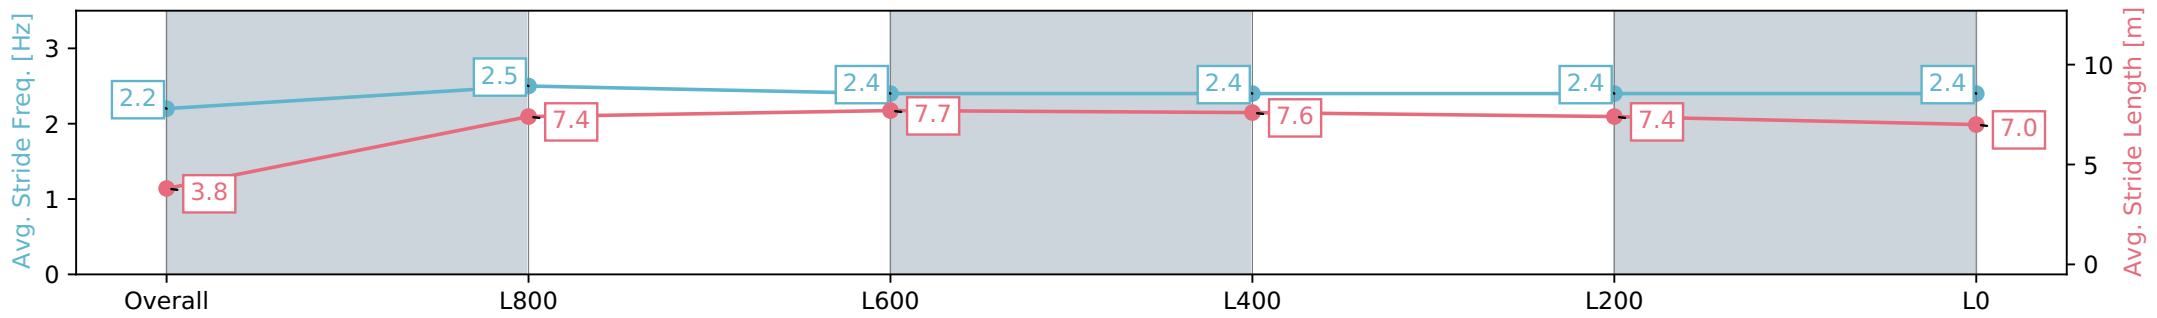

Morphettville SA - Professional
 Race 7: Grand Syndicates Handicap - 1050m
 27 January 2024 - 3:23PM
 Track Rating: Good 4, Weather: Fine, Rail Position: True

Section	Overall	L1000	L800	L600	L400	L200
Section Times	1:01.82 [6] (0:05.86)	0:55.96 [12] (0:10.85)	0:45.11 [6] (0:10.65)	0:34.46 [4] (0:11.05)	0:23.41 [4] (0:11.27)	0:12.14 [4] (0:12.14)
Average Speed [km/h]	31.0	66.4	67.6	64.9	64.0	59.3
Top Speed [km/h]	60.2	68.9	68.3	67.6	65.5	61.9
Avg. Dist. to Rail [m]	5.8	4.3	1.2	0.8	2.6	4.3
Avg. Stride Freq. [Hz]	2.2	2.5	2.4	2.4	2.4	2.4
Avg. Stride Length [m]	3.8	7.4	7.7	7.6	7.4	7.0