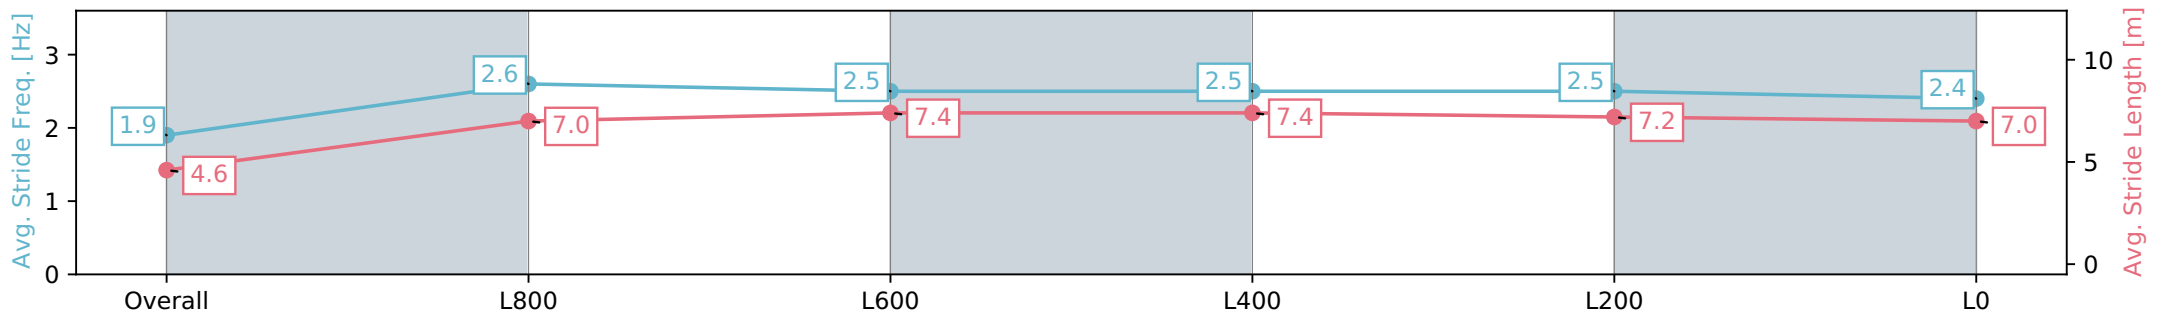

Report Created: Sat 27 January 2024 16:07:00 GMT+11 (Note: Timing is based on positional data)

- [] Ranking at each section and finish
- :-:- No data available at this section
- NA No data available

Horse/Jockey Name	ZUFASTA
Finish Rank	9
Fastest Section Time (Section)	0:05.64 (Overall)
Top Speed [km/h] (Section)	68.2 (L800)
Race State	Finished

Morphettville SA - Professional
 Race 7: Grand Syndicates Handicap - 1050m
 27 January 2024 - 3:23PM
 Track Rating: Good 4, Weather: Fine, Rail Position: True

Section	Overall	L1000	L800	L600	L400	L200
Section Times	1:02.08 [9] (0:05.64)	0:56.44 [5] (0:11.21)	0:45.23 [9] (0:10.90)	0:34.33 [11] (0:10.98)	0:23.35 [8] (0:11.17)	0:12.18 [8] (0:12.18)
Average Speed [km/h]	31.9	64.3	66.8	66.5	65.0	59.1
Top Speed [km/h]	54.4	67.9	68.2	68.1	66.0	62.8
Avg. Dist. to Rail [m]	9.1	5.8	2.7	3.1	6.6	9.0
Avg. Stride Freq. [Hz]	1.9	2.6	2.5	2.5	2.5	2.4
Avg. Stride Length [m]	4.6	7.0	7.4	7.4	7.2	7.0