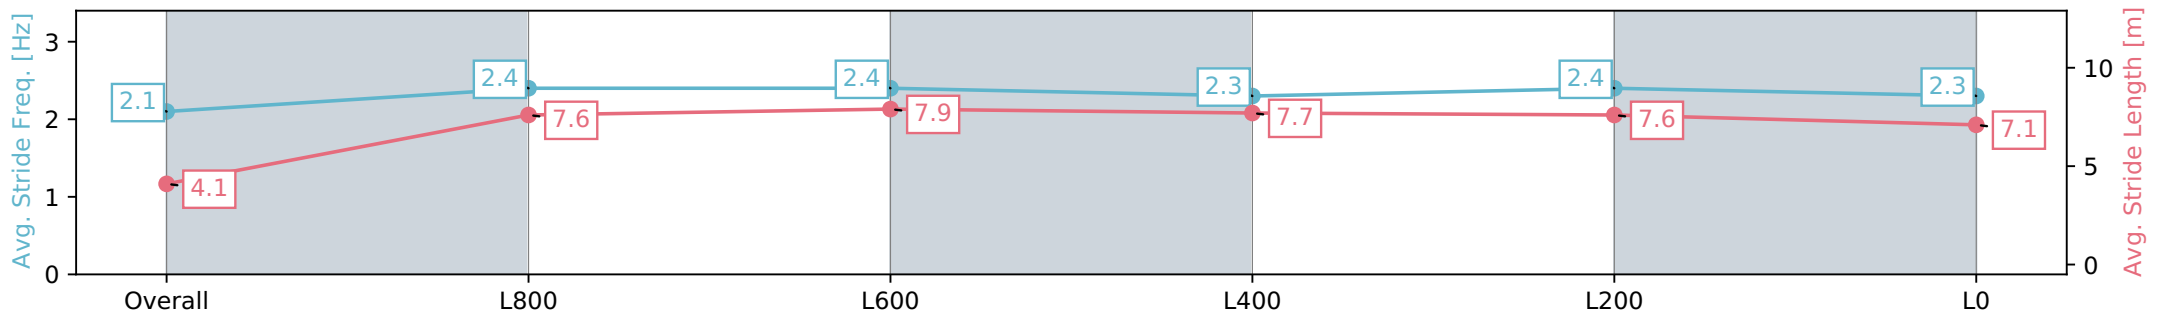

Report Created: Sat 27 January 2024 16:06:57 GMT+11 (Note: Timing is based on positional data)

- [] Ranking at each section and finish
- :-:- No data available at this section
- NA No data available

Horse/Jockey Name	REAL VALENTIA
Finish Rank	8
Fastest Section Time (Section)	0:05.70 (Overall)
Top Speed [km/h] (Section)	68.4 (L1000)
Race State	Finished

Morphettville SA - Professional
 Race 7: Grand Syndicates Handicap - 1050m
 27 January 2024 - 3:23PM
 Track Rating: Good 4, Weather: Fine, Rail Position: True

Section	Overall	L1000	L800	L600	L400	L200
Section Times	1:02.04 [8] (0:05.70)	0:56.34 [8] (0:11.00)	0:45.34 [5] (0:10.78)	0:34.56 [7] (0:11.18)	0:23.38 [7] (0:11.22)	0:12.16 [7] (0:12.16)
Average Speed [km/h]	31.7	65.6	67.0	64.9	64.4	59.1
Top Speed [km/h]	56.1	68.4	68.4	67.2	65.6	62.4
Avg. Dist. to Rail [m]	6.6	4.4	1.5	1.4	4.2	7.6
Avg. Stride Freq. [Hz]	2.1	2.4	2.4	2.3	2.4	2.3
Avg. Stride Length [m]	4.1	7.6	7.9	7.7	7.6	7.1