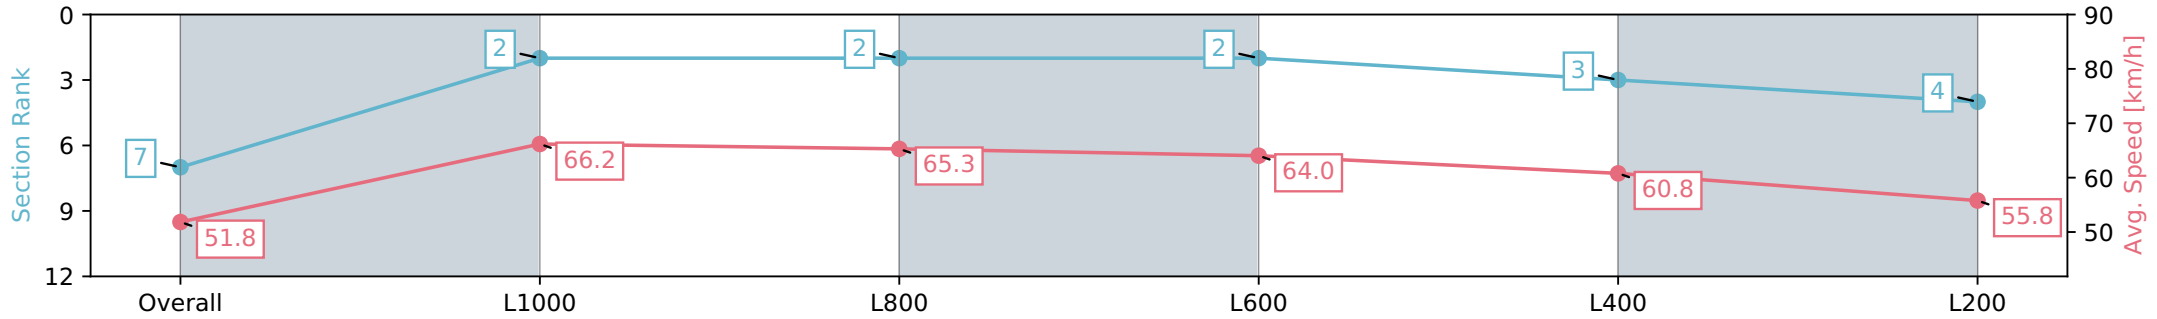

Morphettville SA - Professional

Race 6: Triple M Handicap - 1200m

27 January 2024 - 2:48PM

Track Rating: Good 4, Weather: Fine, Rail Position: True

Section	Overall	L1000	L800	L600	L400	L200
Section Times	1:11.88 [7] (0:13.89)	0:57.99 [2] (0:10.87)	0:47.12 [2] (0:11.06)	0:36.06 [2] (0:11.28)	0:24.78 [3] (0:11.88)	0:12.90 [4] (0:12.90)
Average Speed [km/h]	51.8	66.2	65.3	64.0	60.8	55.8
Top Speed [km/h]	66.6	66.9	65.8	64.7	63.1	59.3
Avg. Dist. to Rail [m]	5.9	3.4	0.7	0.7	3.2	5.6
Avg. Stride Freq. [Hz]	2.4	2.5	2.5	2.5	2.5	2.4
Avg. Stride Length [m]	6.1	7.3	7.3	7.1	6.7	6.3