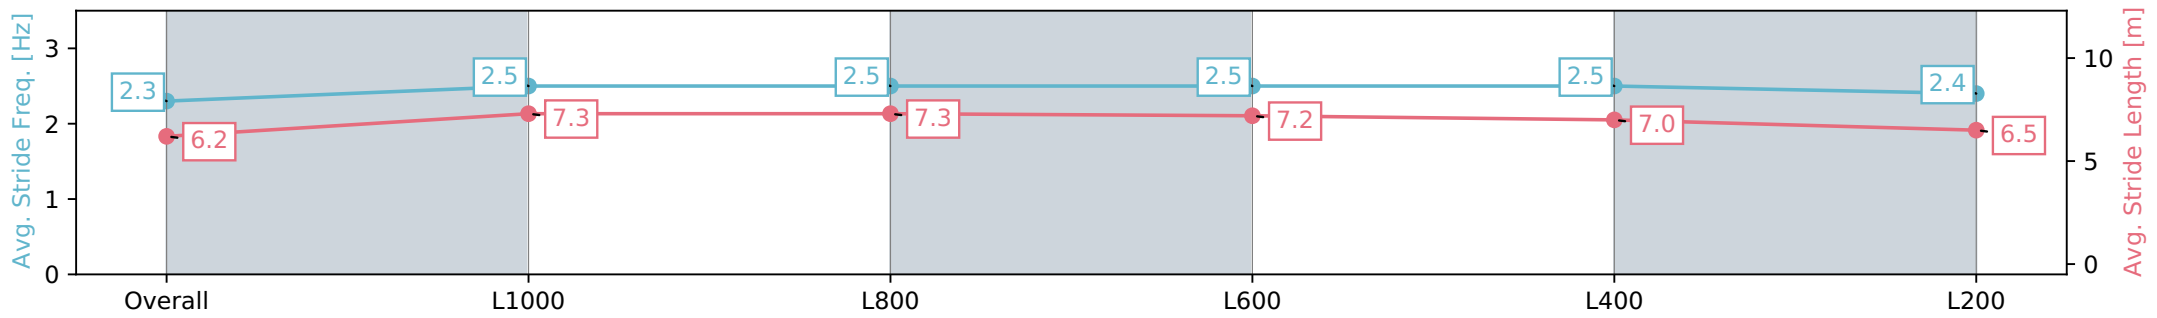

Morphettville SA - Professional

Race 6: Triple M Handicap - 1200m

27 January 2024 - 2:48PM

Track Rating: Good 4, Weather: Fine, Rail Position: True

Section	Overall	L1000	L800	L600	L400	L200
Section Times	1:11.80 [6] (0:13.93)	0:57.87 [3] (0:10.97)	0:46.90 [4] (0:11.17)	0:35.73 [5] (0:11.25)	0:24.48 [5] (0:11.67)	0:12.81 [5] (0:12.81)
Average Speed [km/h]	51.7	65.7	65.4	65.4	62.2	56.2
Top Speed [km/h]	66.1	66.5	66.4	67.7	66.4	59.5
Avg. Dist. to Rail [m]	3.5	3.3	3.1	4.7	7.4	10.3
Avg. Stride Freq. [Hz]	2.3	2.5	2.5	2.5	2.5	2.4
Avg. Stride Length [m]	6.2	7.3	7.3	7.2	7.0	6.5