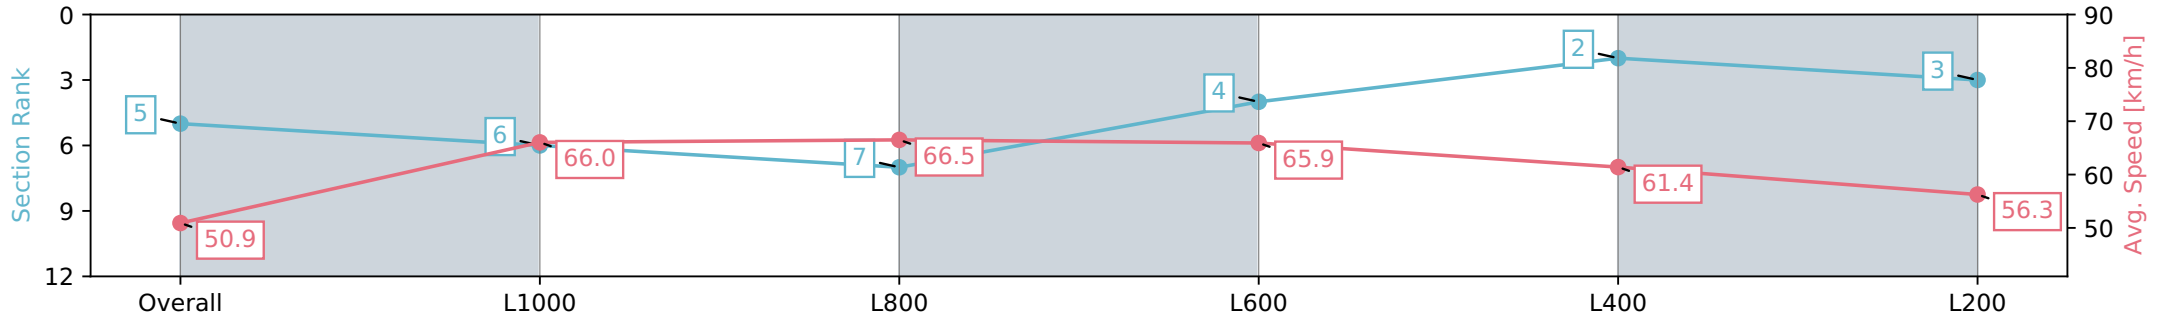

- [] Ranking at each section and finish
- :-:- No data available at this section
- NA No data available

Horse/Jockey Name	SHOOTING FOR STARS
Finish Rank	5
Fastest Section Time (Section)	0:10.88 (L800)
Top Speed [km/h] (Section)	67.9 (L800)
Race State	Finished

Morphettville SA - Professional

Race 6: Triple M Handicap - 1200m

27 January 2024 - 2:48PM

Track Rating: Good 4, Weather: Fine, Rail Position: True

Section	Overall	L1000	L800	L600	L400	L200
Section Times	1:11.64 [5] (0:14.15)	0:57.49 [6] (0:10.91)	0:46.57 [7] (0:10.88)	0:35.70 [4] (0:11.08)	0:24.62 [2] (0:11.81)	0:12.81 [3] (0:12.81)
Average Speed [km/h]	50.9	66.0	66.5	65.9	61.4	56.3
Top Speed [km/h]	65.8	67.0	67.9	66.7	64.4	59.3
Avg. Dist. to Rail [m]	4.3	2.9	1.7	2.6	6.9	11.6
Avg. Stride Freq. [Hz]	2.2	2.4	2.4	2.4	2.4	2.3
Avg. Stride Length [m]	6.4	7.7	7.7	7.5	7.1	6.9

- [] Ranking at each section and finish
- :-:- No data available at this section
- NA No data available

Horse/Jockey Name	SMOOTH SAILING
Finish Rank	6
Fastest Section Time (Section)	0:10.97 (L1000)
Top Speed [km/h] (Section)	67.7 (L600)
Race State	Finished