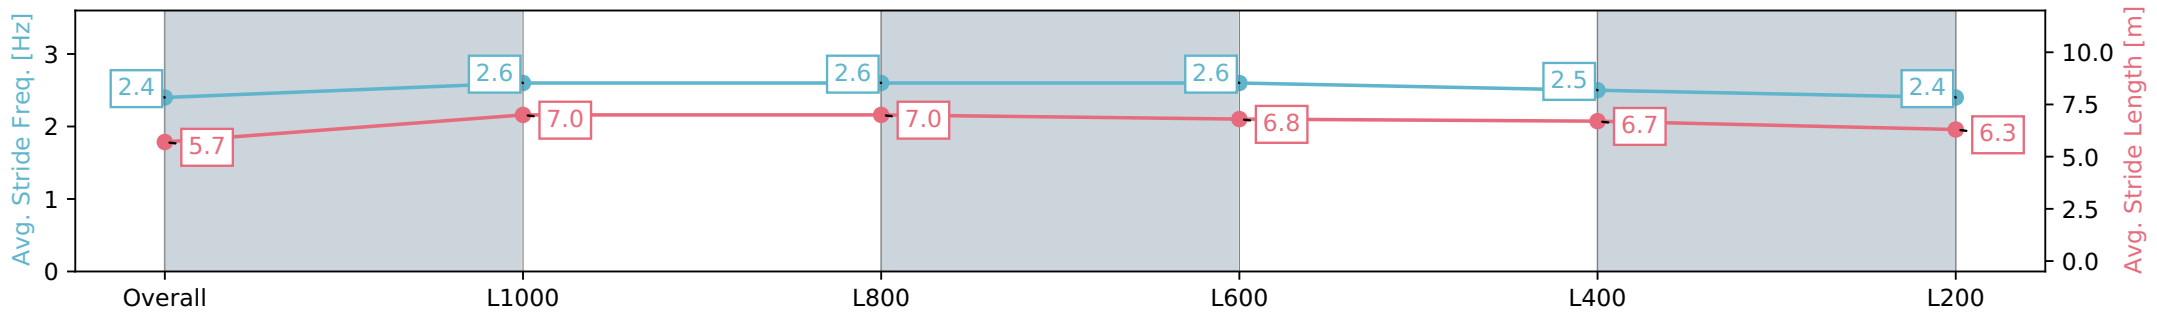

- [] Ranking at each section and finish
- :-:- No data available at this section
- NA No data available

Horse/Jockey Name	BROADWAY LANE
Finish Rank	9
Fastest Section Time (Section)	0:10.84 (L1000)
Top Speed [km/h] (Section)	67.0 (L1000)
Race State	Finished

Morphettville SA - Professional

Race 6: Triple M Handicap - 1200m

27 January 2024 - 2:48PM

Track Rating: Good 4, Weather: Fine, Rail Position: True

Section	Overall	L1000	L800	L600	L400	L200
Section Times	1:12.56 [9] (0:14.09)	0:58.47 [5] (0:10.84)	0:47.63 [5] (0:11.22)	0:36.41 [7] (0:11.47)	0:24.94 [8] (0:11.72)	0:13.22 [9] (0:13.22)
Average Speed [km/h]	51.2	66.4	64.6	63.3	61.5	54.4
Top Speed [km/h]	66.6	67.0	65.7	64.6	62.8	59.1
Avg. Dist. to Rail [m]	2.3	1.5	1.8	1.9	1.0	4.1
Avg. Stride Freq. [Hz]	2.4	2.6	2.6	2.6	2.5	2.4
Avg. Stride Length [m]	5.7	7.0	7.0	6.8	6.7	6.3

- [] Ranking at each section and finish
- :-:- No data available at this section
- NA No data available