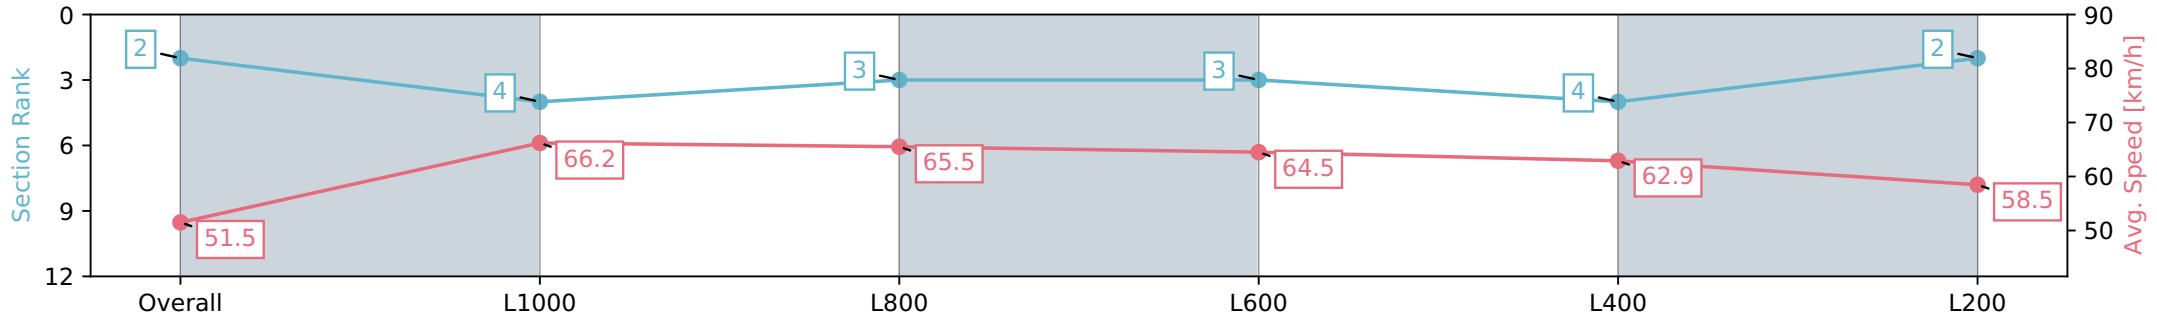

Morphettville SA - Professional

Race 6: Triple M Handicap - 1200m

27 January 2024 - 2:48PM

Track Rating: Good 4, Weather: Fine, Rail Position: True

Section	Overall	L1000	L800	L600	L400	L200
Section Times	1:11.06 [2] (0:13.98)	0:57.08 [4] (0:10.87)	0:46.21 [3] (0:11.06)	0:35.15 [3] (0:11.31)	0:23.84 [4] (0:11.53)	0:12.31 [2] (0:12.31)
Average Speed [km/h]	51.5	66.2	65.5	64.5	62.9	58.5
Top Speed [km/h]	66.0	67.8	66.5	65.3	65.1	60.9
Avg. Dist. to Rail [m]	6.9	3.2	1.5	2.8	5.9	10.0
Avg. Stride Freq. [Hz]	2.2	2.4	2.4	2.4	2.4	2.3
Avg. Stride Length [m]	6.4	7.7	7.6	7.4	7.3	7.0