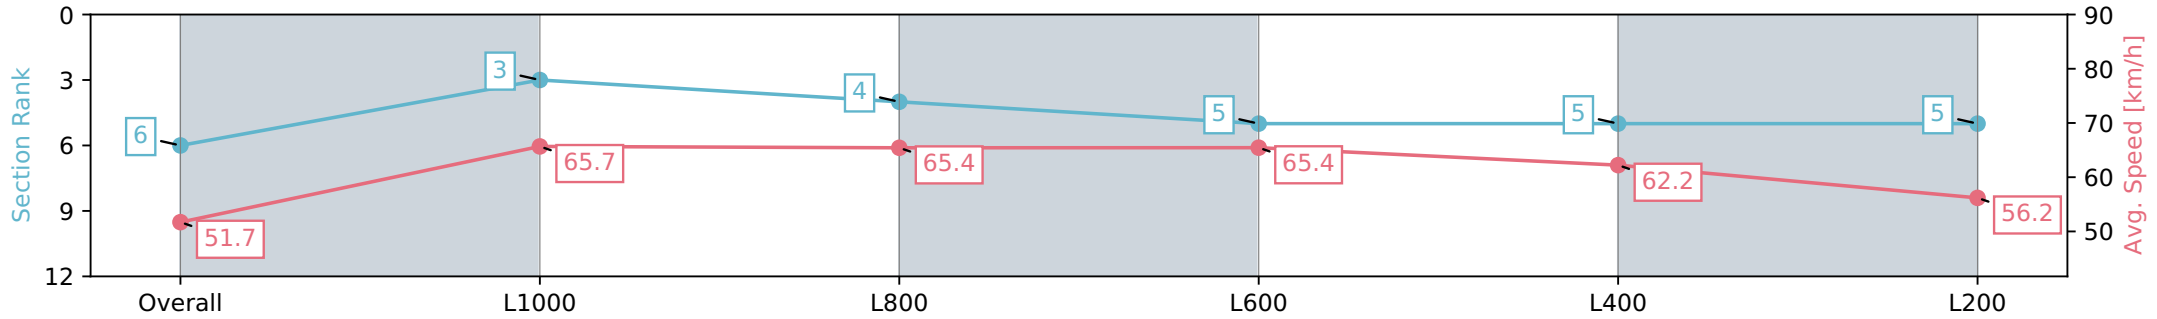

Morphettville SA - Professional

Race 6: Triple M Handicap - 1200m

27 January 2024 - 2:48PM

Track Rating: Good 4, Weather: Fine, Rail Position: True

Section	Overall	L1000	L800	L600	L400	L200
Section Times	1:11.80 [6] (0:13.93)	0:57.87 [3] (0:10.97)	0:46.90 [4] (0:11.17)	0:35.73 [5] (0:11.25)	0:24.48 [5] (0:11.67)	0:12.81 [5] (0:12.81)
Average Speed [km/h]	51.7	65.7	65.4	65.4	62.2	56.2
Top Speed [km/h]	66.1	66.5	66.4	67.7	66.4	59.5
Avg. Dist. to Rail [m]	3.5	3.3	3.1	4.7	7.4	10.3
Avg. Stride Freq. [Hz]	2.3	2.5	2.5	2.5	2.5	2.4
Avg. Stride Length [m]	6.2	7.3	7.3	7.2	7.0	6.5