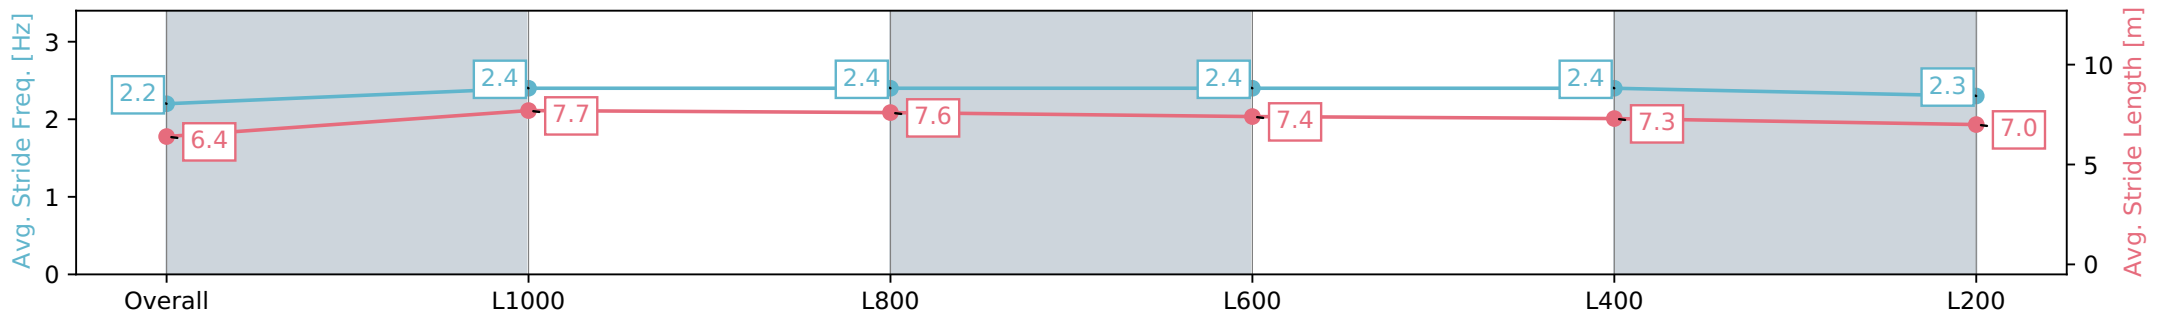

Morphettville SA - Professional

Race 6: Triple M Handicap - 1200m

27 January 2024 - 2:48PM

Track Rating: Good 4, Weather: Fine, Rail Position: True

Section	Overall	L1000	L800	L600	L400	L200
Section Times	1:11.06 [2] (0:13.98)	0:57.08 [4] (0:10.87)	0:46.21 [3] (0:11.06)	0:35.15 [3] (0:11.31)	0:23.84 [4] (0:11.53)	0:12.31 [2] (0:12.31)
Average Speed [km/h]	51.5	66.2	65.5	64.5	62.9	58.5
Top Speed [km/h]	66.0	67.8	66.5	65.3	65.1	60.9
Avg. Dist. to Rail [m]	6.9	3.2	1.5	2.8	5.9	10.0
Avg. Stride Freq. [Hz]	2.2	2.4	2.4	2.4	2.4	2.3
Avg. Stride Length [m]	6.4	7.7	7.6	7.4	7.3	7.0