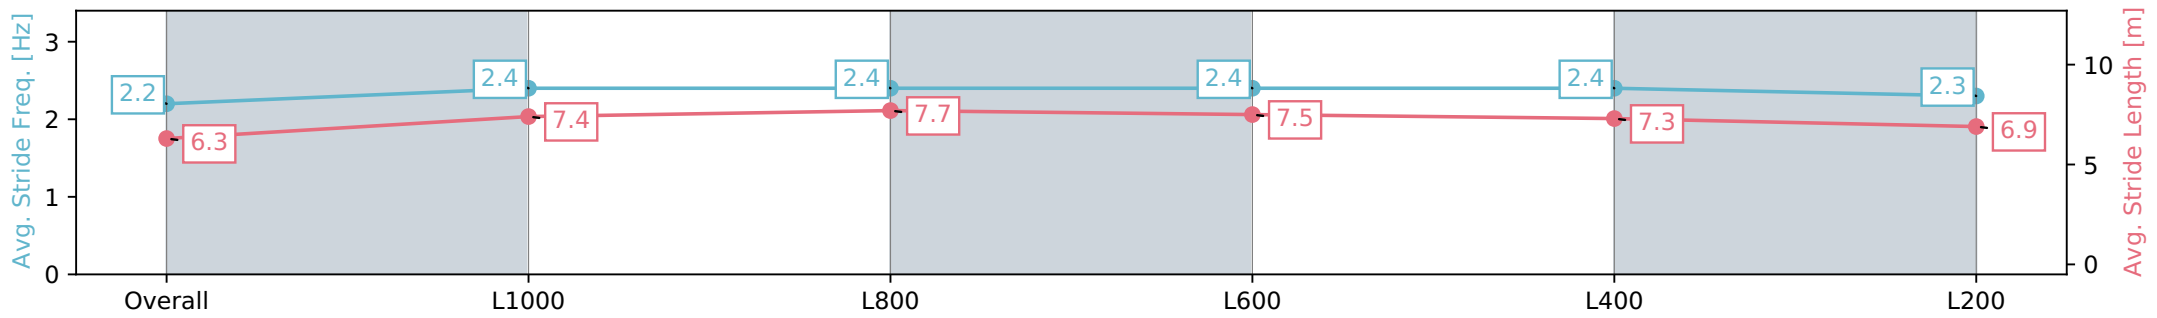

Morphettville SA - Professional

Race 6: Triple M Handicap - 1200m

27 January 2024 - 2:48PM

Track Rating: Good 4, Weather: Fine, Rail Position: True

Section	Overall	L1000	L800	L600	L400	L200
Section Times	1:11.34 [3] (0:14.35)	0:56.99 [9] (0:10.87)	0:46.12 [9] (0:11.05)	0:35.07 [8] (0:11.23)	0:23.84 [7] (0:11.53)	0:12.31 [6] (0:12.31)
Average Speed [km/h]	50.2	66.3	65.6	65.5	63.1	58.6
Top Speed [km/h]	67.7	68.1	66.5	66.9	64.9	61.4
Avg. Dist. to Rail [m]	5.5	3.3	2.3	3.9	9.5	13.7
Avg. Stride Freq. [Hz]	2.2	2.4	2.4	2.4	2.4	2.3
Avg. Stride Length [m]	6.3	7.4	7.7	7.5	7.3	6.9