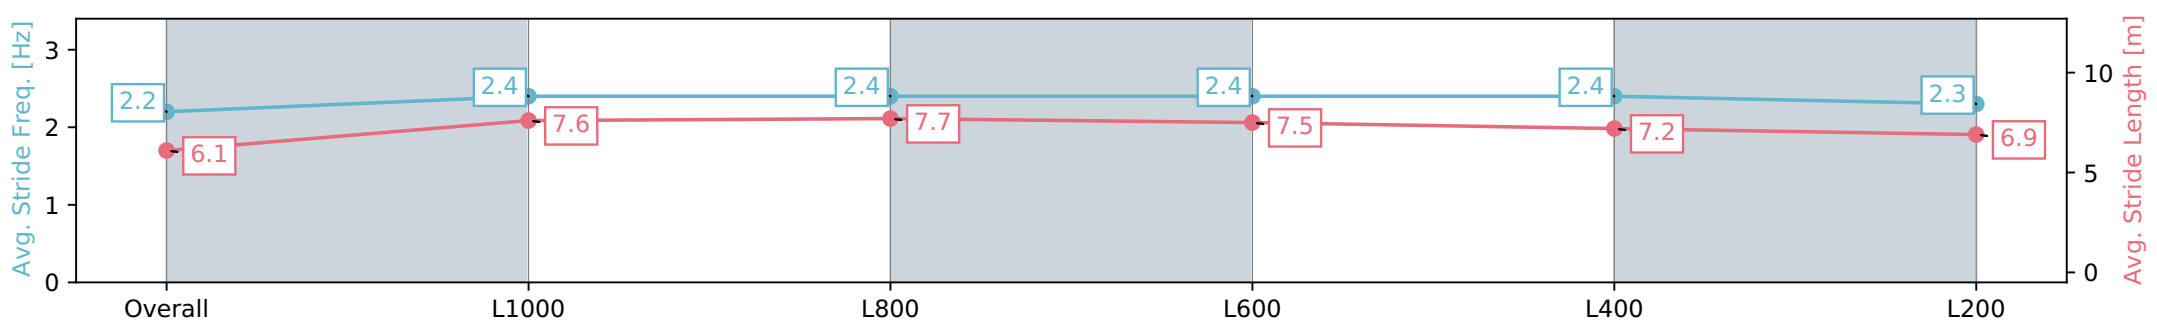

Morphettville SA - Professional

Race 6: Triple M Handicap - 1200m

27 January 2024 - 2:48PM

Track Rating: Good 4, Weather: Fine, Rail Position: True

Section	Overall	L1000	L800	L600	L400	L200
Section Times	1:11.52 [4] (0:14.32)	0:57.20 [8] (0:10.87)	0:46.33 [8] (0:11.12)	0:35.21 [9] (0:11.32)	0:23.89 [9] (0:11.47)	0:12.42 [7] (0:12.42)
Average Speed [km/h]	50.2	66.3	65.1	64.4	62.8	58.2
Top Speed [km/h]	66.7	68.1	67.0	65.7	65.2	61.6
Avg. Dist. to Rail [m]	4.6	2.3	1.4	2.7	4.6	7.7
Avg. Stride Freq. [Hz]	2.2	2.4	2.4	2.4	2.4	2.3
Avg. Stride Length [m]	6.1	7.6	7.7	7.5	7.2	6.9

- [] Ranking at each section and finish
- :-:- No data available at this section
- NA No data available

Horse/Jockey Name	SHOOTING FOR STARS
Finish Rank	5
Fastest Section Time (Section)	0:10.88 (L800)
Top Speed [km/h] (Section)	67.9 (L800)
Race State	Finished