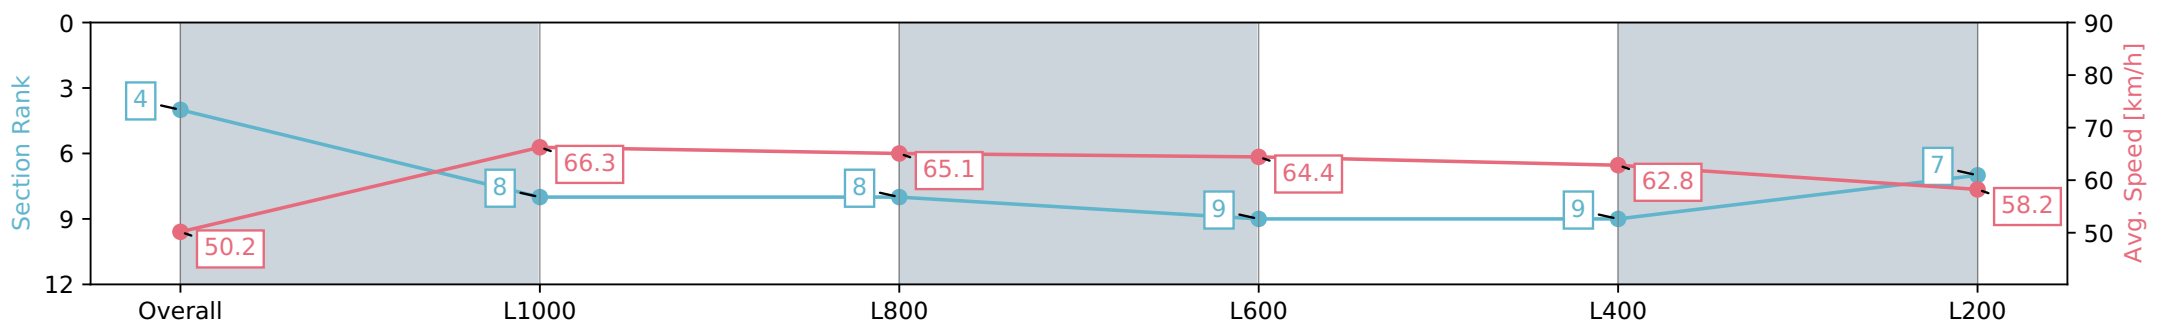

Morphettville SA - Professional

Race 6: Triple M Handicap - 1200m

27 January 2024 - 2:48PM

Track Rating: Good 4, Weather: Fine, Rail Position: True

Section	Overall	L1000	L800	L600	L400	L200
Section Times	1:11.52 [4] (0:14.32)	0:57.20 [8] (0:10.87)	0:46.33 [8] (0:11.12)	0:35.21 [9] (0:11.32)	0:23.89 [9] (0:11.47)	0:12.42 [7] (0:12.42)
Average Speed [km/h]	50.2	66.3	65.1	64.4	62.8	58.2
Top Speed [km/h]	66.7	68.1	67.0	65.7	65.2	61.6
Avg. Dist. to Rail [m]	4.6	2.3	1.4	2.7	4.6	7.7
Avg. Stride Freq. [Hz]	2.2	2.4	2.4	2.4	2.4	2.3
Avg. Stride Length [m]	6.1	7.6	7.7	7.5	7.2	6.9

- [] Ranking at each section and finish
- :-:- No data available at this section
- NA No data available

Horse/Jockey Name	SHOOTING FOR STARS
Finish Rank	5
Fastest Section Time (Section)	0:10.88 (L800)
Top Speed [km/h] (Section)	67.9 (L800)
Race State	Finished