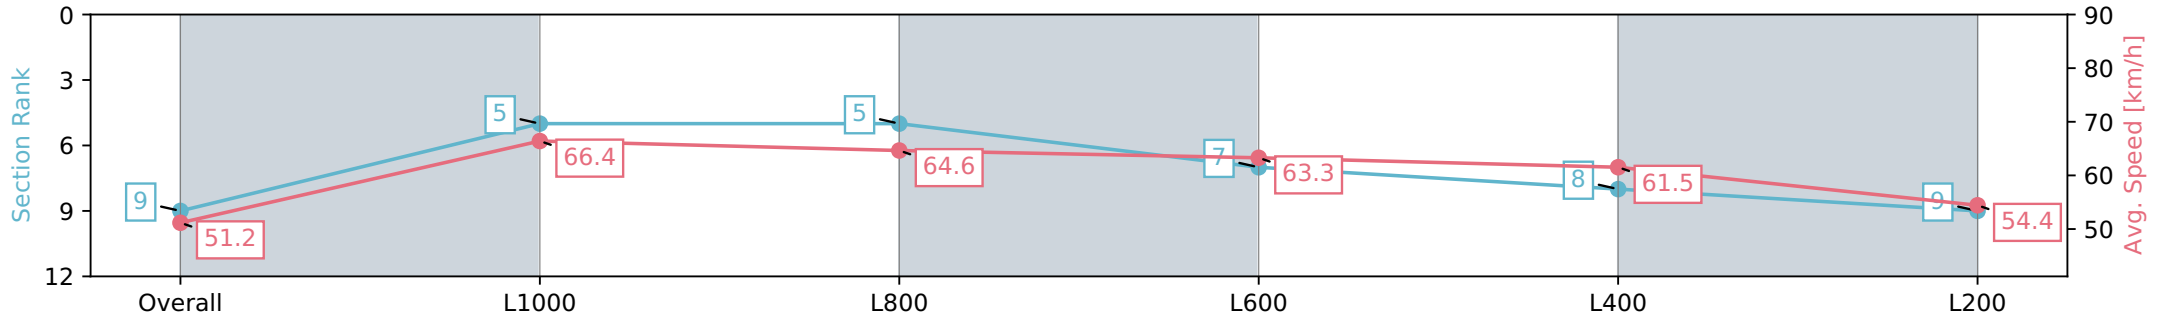

- [] Ranking at each section and finish
- :-:- No data available at this section
- NA No data available

Horse/Jockey Name	BROADWAY LANE
Finish Rank	9
Fastest Section Time (Section)	0:10.84 (L1000)
Top Speed [km/h] (Section)	67.0 (L1000)
Race State	Finished

Morphettville SA - Professional

Race 6: Triple M Handicap - 1200m

27 January 2024 - 2:48PM

Track Rating: Good 4, Weather: Fine, Rail Position: True

Section	Overall	L1000	L800	L600	L400	L200
Section Times	1:12.56 [9] (0:14.09)	0:58.47 [5] (0:10.84)	0:47.63 [5] (0:11.22)	0:36.41 [7] (0:11.47)	0:24.94 [8] (0:11.72)	0:13.22 [9] (0:13.22)
Average Speed [km/h]	51.2	66.4	64.6	63.3	61.5	54.4
Top Speed [km/h]	66.6	67.0	65.7	64.6	62.8	59.1
Avg. Dist. to Rail [m]	2.3	1.5	1.8	1.9	1.0	4.1
Avg. Stride Freq. [Hz]	2.4	2.6	2.6	2.6	2.5	2.4
Avg. Stride Length [m]	5.7	7.0	7.0	6.8	6.7	6.3

- [] Ranking at each section and finish
- :-:- No data available at this section
- NA No data available