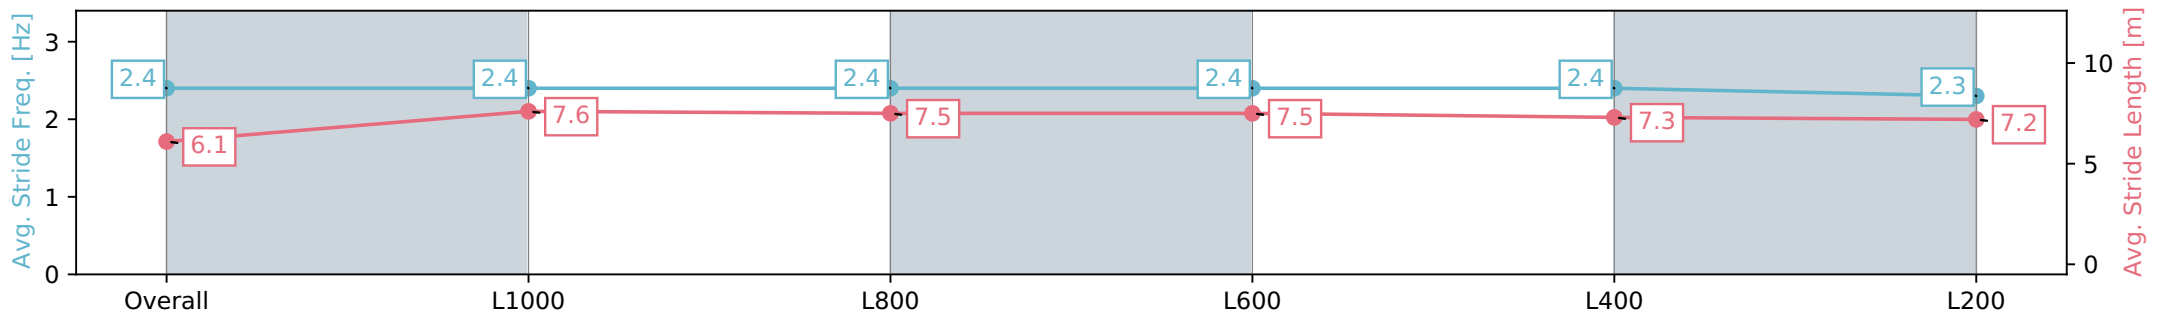

Morphettville SA - Professional

Race 6: Triple M Handicap - 1200m

27 January 2024 - 2:48PM

Track Rating: Good 4, Weather: Fine, Rail Position: True

Section	Overall	L1000	L800	L600	L400	L200
Section Times	1:10.96 [1] (0:13.74)	0:57.22 [1] (0:10.81)	0:46.41 [1] (0:11.13)	0:35.28 [1] (0:11.30)	0:23.98 [1] (0:11.59)	0:12.39 [1] (0:12.39)
Average Speed [km/h]	52.4	66.7	64.4	63.7	62.3	58.1
Top Speed [km/h]	67.3	67.8	65.9	64.9	64.2	60.7
Avg. Dist. to Rail [m]	8.3	3.2	0.6	0.5	3.5	7.9
Avg. Stride Freq. [Hz]	2.4	2.4	2.4	2.4	2.4	2.3
Avg. Stride Length [m]	6.1	7.6	7.5	7.5	7.3	7.2