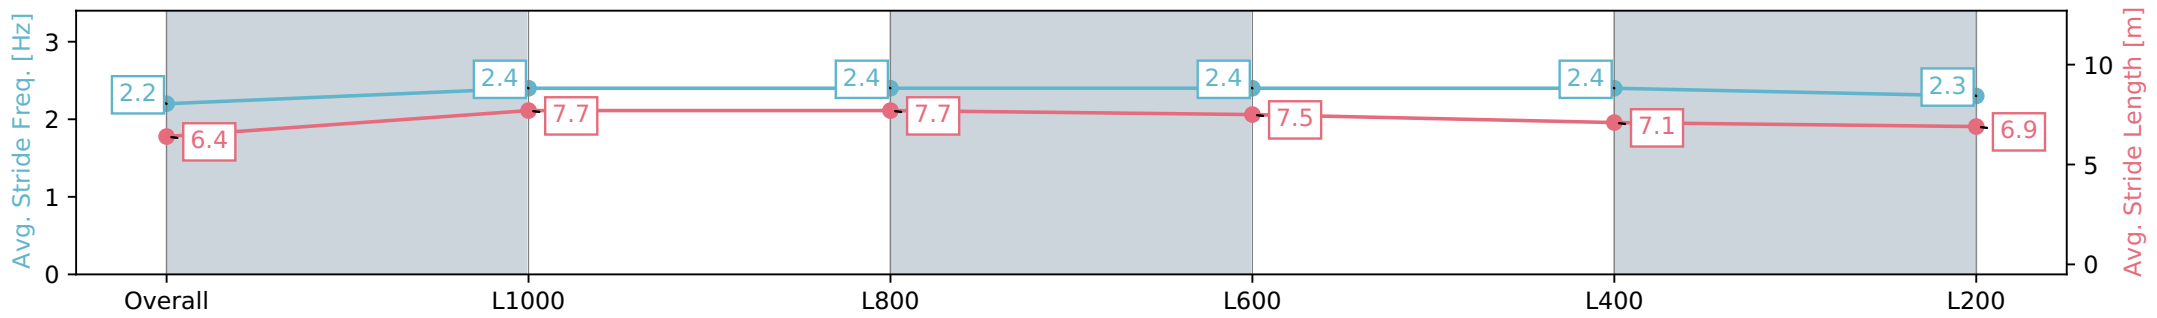

- [] Ranking at each section and finish
- :-:- No data available at this section
- NA No data available

Horse/Jockey Name	SHOOTING FOR STARS
Finish Rank	5
Fastest Section Time (Section)	0:10.88 (L800)
Top Speed [km/h] (Section)	67.9 (L800)
Race State	Finished

Morphettville SA - Professional

Race 6: Triple M Handicap - 1200m

27 January 2024 - 2:48PM

Track Rating: Good 4, Weather: Fine, Rail Position: True

Section	Overall	L1000	L800	L600	L400	L200
Section Times	1:11.64 [5] (0:14.15)	0:57.49 [6] (0:10.91)	0:46.57 [7] (0:10.88)	0:35.70 [4] (0:11.08)	0:24.62 [2] (0:11.81)	0:12.81 [3] (0:12.81)
Average Speed [km/h]	50.9	66.0	66.5	65.9	61.4	56.3
Top Speed [km/h]	65.8	67.0	67.9	66.7	64.4	59.3
Avg. Dist. to Rail [m]	4.3	2.9	1.7	2.6	6.9	11.6
Avg. Stride Freq. [Hz]	2.2	2.4	2.4	2.4	2.4	2.3
Avg. Stride Length [m]	6.4	7.7	7.7	7.5	7.1	6.9

- [] Ranking at each section and finish
- :-:- No data available at this section
- NA No data available

Horse/Jockey Name	SMOOTH SAILING
Finish Rank	6
Fastest Section Time (Section)	0:10.97 (L1000)
Top Speed [km/h] (Section)	67.7 (L600)
Race State	Finished