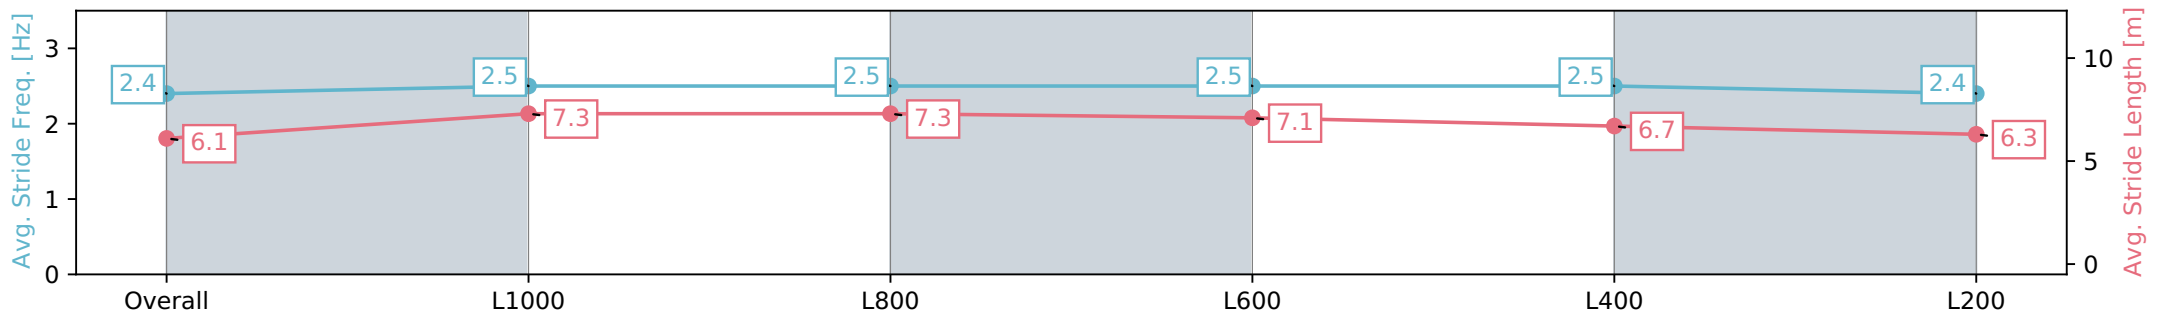

Morphettville SA - Professional

Race 6: Triple M Handicap - 1200m

27 January 2024 - 2:48PM

Track Rating: Good 4, Weather: Fine, Rail Position: True

Section	Overall	L1000	L800	L600	L400	L200
Section Times	1:11.88 [7] (0:13.89)	0:57.99 [2] (0:10.87)	0:47.12 [2] (0:11.06)	0:36.06 [2] (0:11.28)	0:24.78 [3] (0:11.88)	0:12.90 [4] (0:12.90)
Average Speed [km/h]	51.8	66.2	65.3	64.0	60.8	55.8
Top Speed [km/h]	66.6	66.9	65.8	64.7	63.1	59.3
Avg. Dist. to Rail [m]	5.9	3.4	0.7	0.7	3.2	5.6
Avg. Stride Freq. [Hz]	2.4	2.5	2.5	2.5	2.5	2.4
Avg. Stride Length [m]	6.1	7.3	7.3	7.1	6.7	6.3