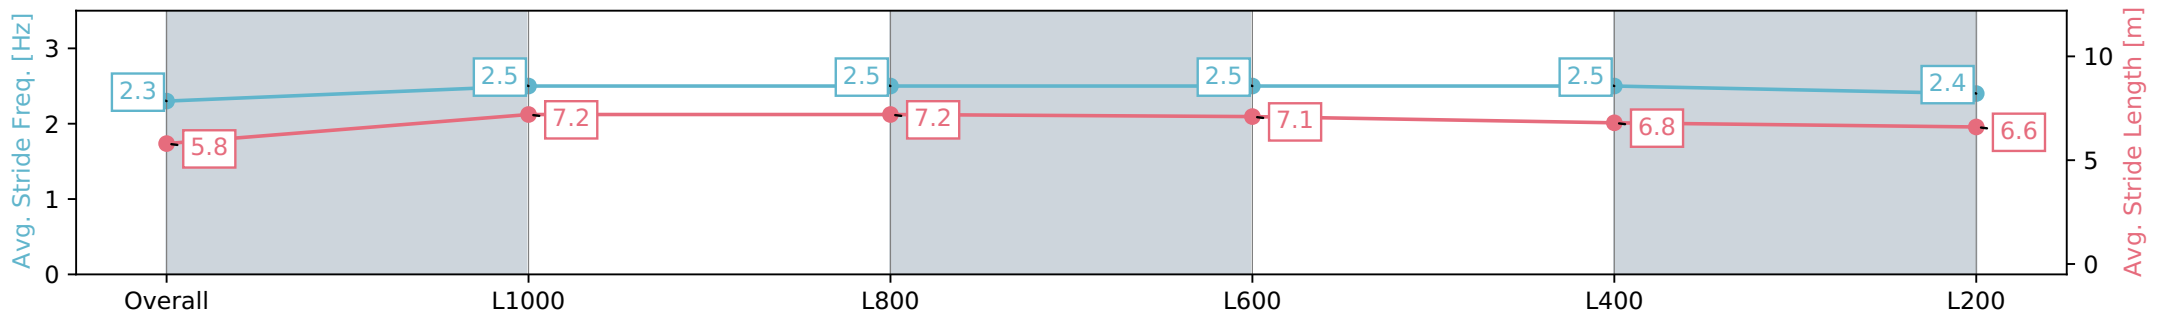

Morphettville SA - Professional

Race 6: Triple M Handicap - 1200m

27 January 2024 - 2:48PM

Track Rating: Good 4, Weather: Fine, Rail Position: True

Section	Overall	L1000	L800	L600	L400	L200
Section Times	1:11.95 [8] (0:14.26)	0:57.69 [7] (0:10.76)	0:46.93 [6] (0:11.05)	0:35.88 [6] (0:11.32)	0:24.56 [6] (0:11.86)	0:12.70 [8] (0:12.70)
Average Speed [km/h]	50.6	66.9	65.1	64.1	60.8	56.7
Top Speed [km/h]	66.4	67.7	66.3	67.8	62.0	60.2
Avg. Dist. to Rail [m]	1.8	0.9	0.2	1.3	0.9	1.5
Avg. Stride Freq. [Hz]	2.3	2.5	2.5	2.5	2.5	2.4
Avg. Stride Length [m]	5.8	7.2	7.2	7.1	6.8	6.6

- [] Ranking at each section and finish
- :-:- No data available at this section
- NA No data available

Horse/Jockey Name	BROADWAY LANE
Finish Rank	9
Fastest Section Time (Section)	0:10.84 (L1000)
Top Speed [km/h] (Section)	67.0 (L1000)
Race State	Finished