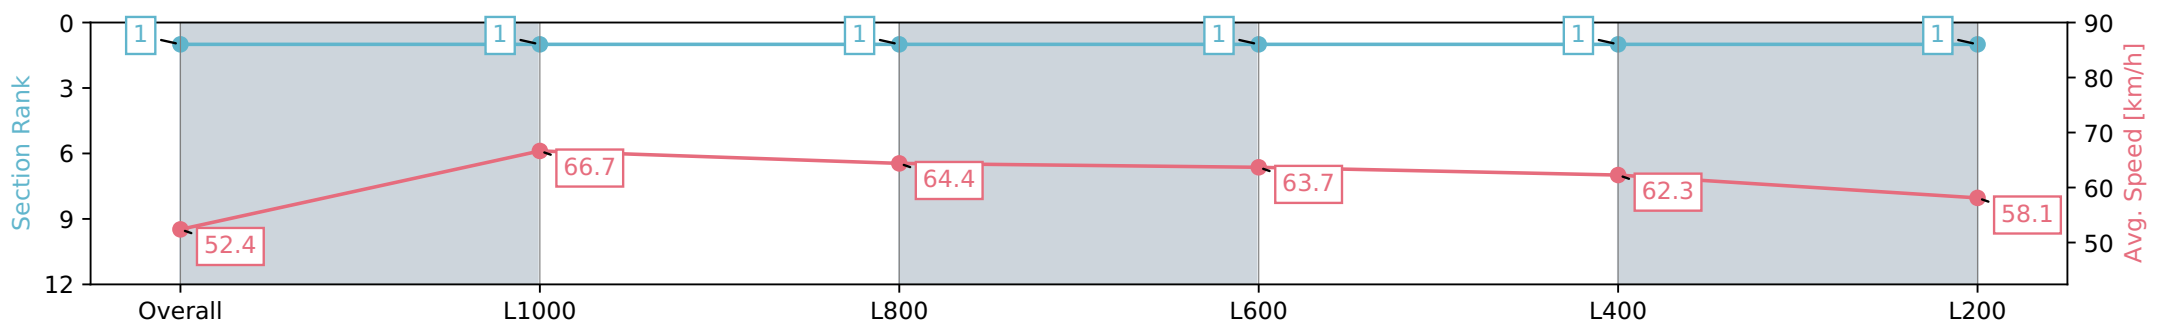

Morphettville SA - Professional

Race 6: Triple M Handicap - 1200m

27 January 2024 - 2:48PM

Track Rating: Good 4, Weather: Fine, Rail Position: True

Section	Overall	L1000	L800	L600	L400	L200
Section Times	1:10.96 [1] (0:13.74)	0:57.22 [1] (0:10.81)	0:46.41 [1] (0:11.13)	0:35.28 [1] (0:11.30)	0:23.98 [1] (0:11.59)	0:12.39 [1] (0:12.39)
Average Speed [km/h]	52.4	66.7	64.4	63.7	62.3	58.1
Top Speed [km/h]	67.3	67.8	65.9	64.9	64.2	60.7
Avg. Dist. to Rail [m]	8.3	3.2	0.6	0.5	3.5	7.9
Avg. Stride Freq. [Hz]	2.4	2.4	2.4	2.4	2.4	2.3
Avg. Stride Length [m]	6.1	7.6	7.5	7.5	7.3	7.2