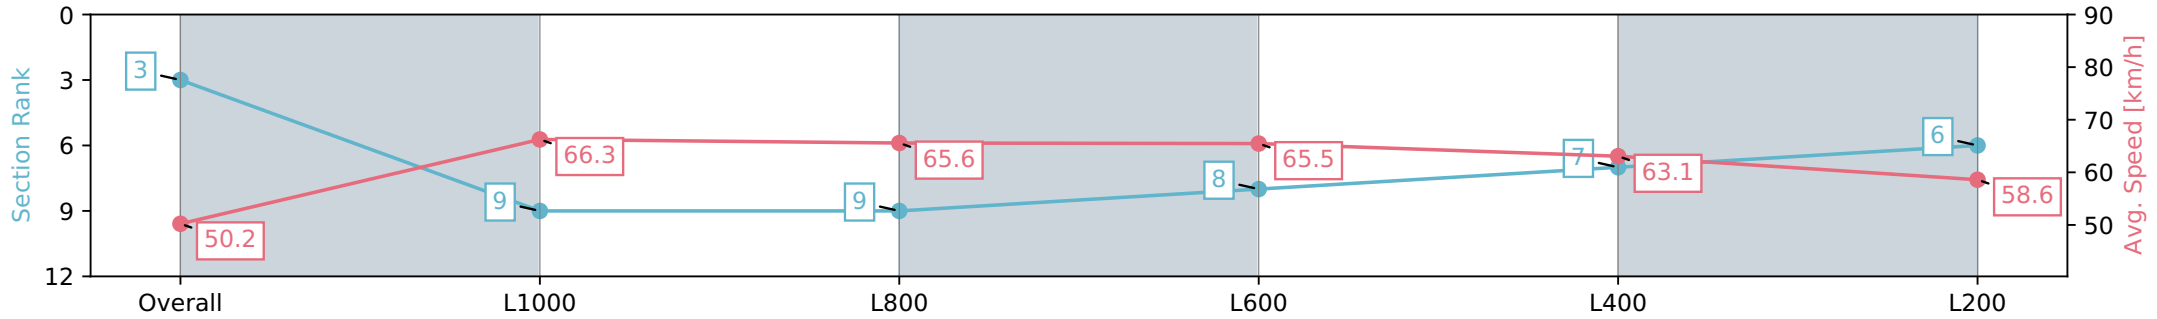

Morphettville SA - Professional

Race 6: Triple M Handicap - 1200m

27 January 2024 - 2:48PM

Track Rating: Good 4, Weather: Fine, Rail Position: True

Section	Overall	L1000	L800	L600	L400	L200
Section Times	1:11.34 [3] (0:14.35)	0:56.99 [9] (0:10.87)	0:46.12 [9] (0:11.05)	0:35.07 [8] (0:11.23)	0:23.84 [7] (0:11.53)	0:12.31 [6] (0:12.31)
Average Speed [km/h]	50.2	66.3	65.6	65.5	63.1	58.6
Top Speed [km/h]	67.7	68.1	66.5	66.9	64.9	61.4
Avg. Dist. to Rail [m]	5.5	3.3	2.3	3.9	9.5	13.7
Avg. Stride Freq. [Hz]	2.2	2.4	2.4	2.4	2.4	2.3
Avg. Stride Length [m]	6.3	7.4	7.7	7.5	7.3	6.9