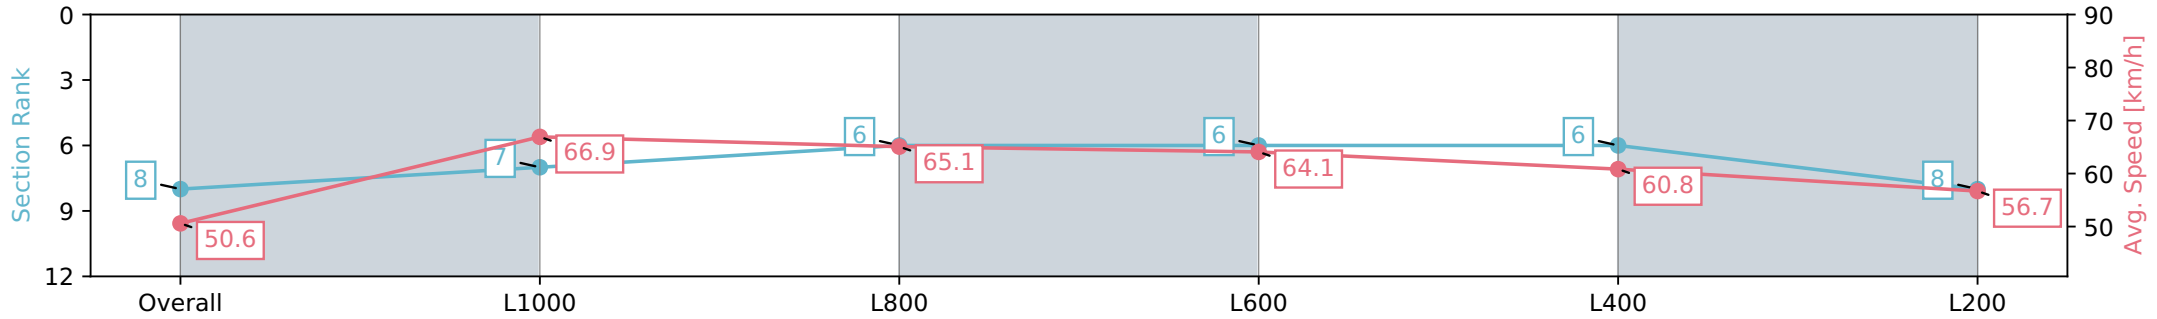

Morphettville SA - Professional

Race 6: Triple M Handicap - 1200m

27 January 2024 - 2:48PM

Track Rating: Good 4, Weather: Fine, Rail Position: True

Section	Overall	L1000	L800	L600	L400	L200
Section Times	1:11.95 [8] (0:14.26)	0:57.69 [7] (0:10.76)	0:46.93 [6] (0:11.05)	0:35.88 [6] (0:11.32)	0:24.56 [6] (0:11.86)	0:12.70 [8] (0:12.70)
Average Speed [km/h]	50.6	66.9	65.1	64.1	60.8	56.7
Top Speed [km/h]	66.4	67.7	66.3	67.8	62.0	60.2
Avg. Dist. to Rail [m]	1.8	0.9	0.2	1.3	0.9	1.5
Avg. Stride Freq. [Hz]	2.3	2.5	2.5	2.5	2.5	2.4
Avg. Stride Length [m]	5.8	7.2	7.2	7.1	6.8	6.6

- [] Ranking at each section and finish
- :-:- No data available at this section
- NA No data available

Horse/Jockey Name	BROADWAY LANE
Finish Rank	9
Fastest Section Time (Section)	0:10.84 (L1000)
Top Speed [km/h] (Section)	67.0 (L1000)
Race State	Finished