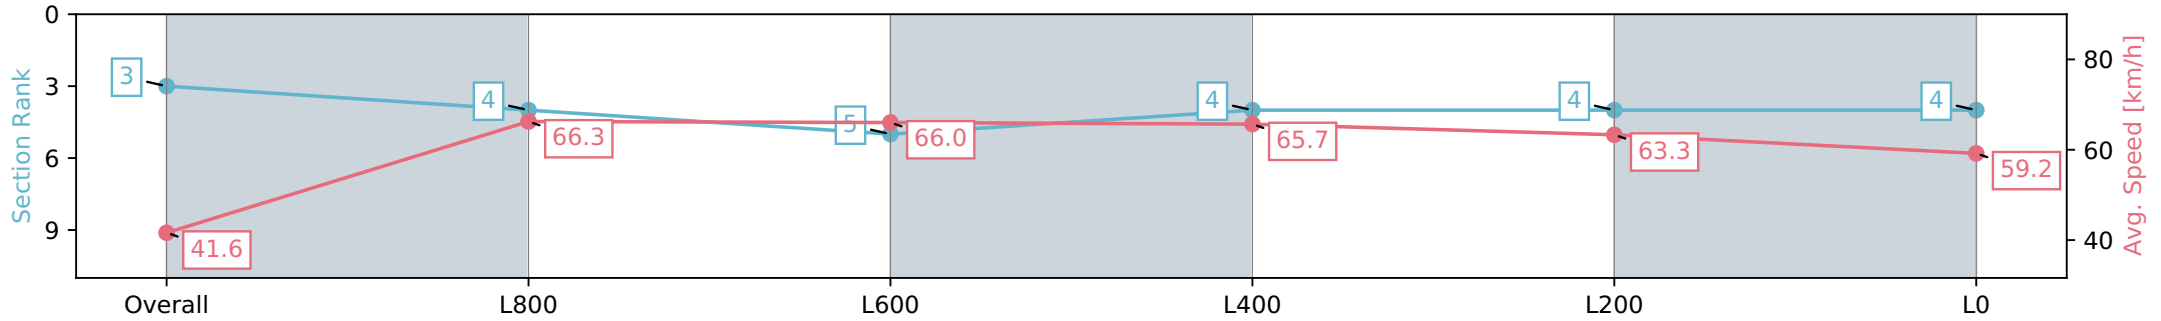

Horse/Jockey Name	SIR SWAY
Finish Rank	3
Fastest Section Time (Section)	0:08.65 (Overall)
Top Speed [km/h] (Section)	68.9 (L1000)
Race State	Finished

Morphettville SA - Professional
Race 5: TAB Adelaide Cup Day - Monday March 11th
Handicap - 1100m
27 January 2024 - 2:13PM
Track Rating: Good 4, Weather: Fine, Rail Position: True

Section	Overall	L1000	L800	L600	L400	L200
Section Times	1:05.06 [3] (0:08.65)	0:56.41 [4] (0:10.88)	0:45.53 [5] (0:10.94)	0:34.59 [4] (0:11.00)	0:23.59 [4] (0:11.41)	0:12.18 [4] (0:12.18)
Average Speed [km/h]	41.6	66.3	66.0	65.7	63.3	59.2
Top Speed [km/h]	61.6	68.9	67.2	66.8	64.7	61.6
Avg. Dist. to Rail [m]	5.4	2.3	1.4	0.7	4.5	6.8
Avg. Stride Freq. [Hz]	2.4	2.5	2.5	2.4	2.4	2.4
Avg. Stride Length [m]	4.8	7.2	7.4	7.5	7.2	6.9

Report Created: Sat 27 January 2024 14:54:17 GMT+11 (Note: Timing is based on positional data)

- [ ] Ranking at each section and finish
- -:-:- No data available at this section
- NA No data available