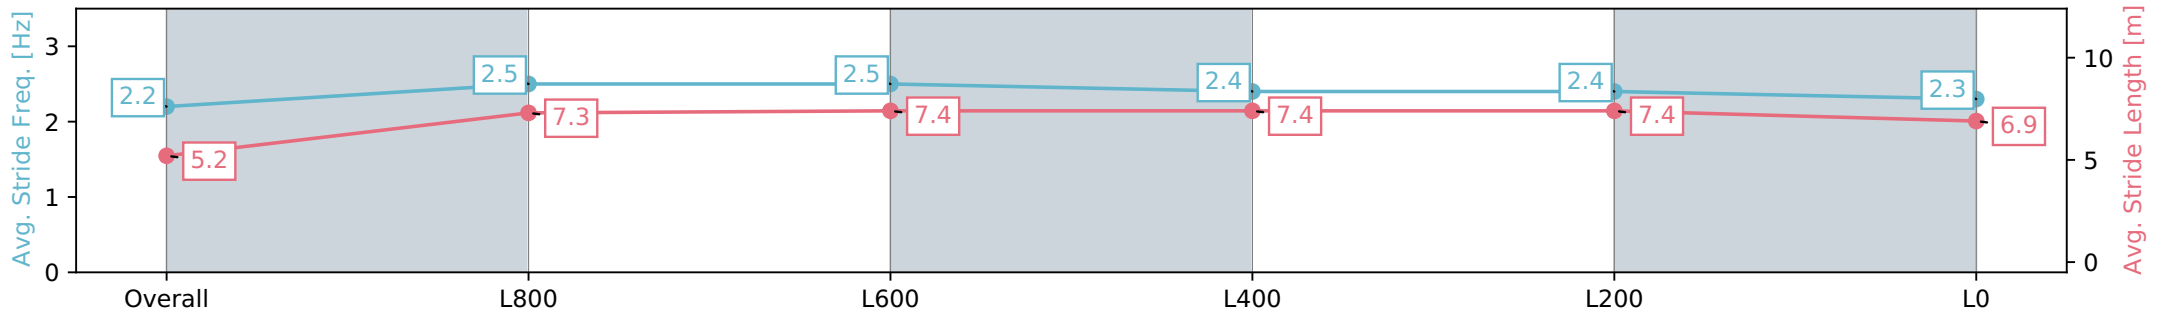

Morphettville SA - Professional  
 Race 5: TAB Adelaide Cup Day - Monday March 11th  
 Handicap - 1100m  
 27 January 2024 - 2:13PM  
 Track Rating: Good 4, Weather: Fine, Rail Position: True

Section	Overall	L1000	L800	L600	L400	L200
Section Times	1:05.28 [6] (0:08.92)	0:56.37 [7] (0:10.98)	0:45.39 [8] (0:10.87)	0:34.52 [7] (0:11.04)	0:23.48 [7] (0:11.36)	0:12.12 [8] (0:12.12)
Average Speed [km/h]	40.3	65.7	66.6	65.6	63.6	59.4
Top Speed [km/h]	61.1	68.1	68.8	66.3	64.4	62.5
Avg. Dist. to Rail [m]	2.4	1.5	1.6	1.2	2.7	2.8
Avg. Stride Freq. [Hz]	2.1	2.3	2.3	2.3	2.3	2.3
Avg. Stride Length [m]	5.4	7.5	7.9	7.8	7.6	7.3

Report Created: Sat 27 January 2024 14:54:26 GMT+11 (Note: Timing is based on positional data)

- [ ] Ranking at each section and finish
- :-:- No data available at this section
- NA No data available

Horse/Jockey Name	MEG'S MAGIC
Finish Rank	7
Fastest Section Time (Section)	0:08.65 (Overall)
Top Speed [km/h] (Section)	68.5 (L1000)
Race State	Finished

Morphettville SA - Professional  
 Race 5: TAB Adelaide Cup Day - Monday March 11th  
 Handicap - 1100m  
 27 January 2024 - 2:13PM  
 Track Rating: Good 4, Weather: Fine, Rail Position: True

Section	Overall	L1000	L800	L600	L400	L200
Section Times	1:05.62 [7] (0:08.65)	0:56.97 [4] (0:10.87)	0:46.10 [4] (0:10.98)	0:35.12 [5] (0:11.05)	0:24.07 [5] (0:11.50)	0:12.56 [7] (0:12.56)
Average Speed [km/h]	41.6	66.2	65.8	65.4	62.6	57.2
Top Speed [km/h]	62.2	68.5	67.8	66.5	64.9	61.3
Avg. Dist. to Rail [m]	4.7	1.4	0.7	0.9	0.7	0.5
Avg. Stride Freq. [Hz]	2.2	2.5	2.5	2.4	2.4	2.3
Avg. Stride Length [m]	5.2	7.3	7.4	7.4	7.4	6.9