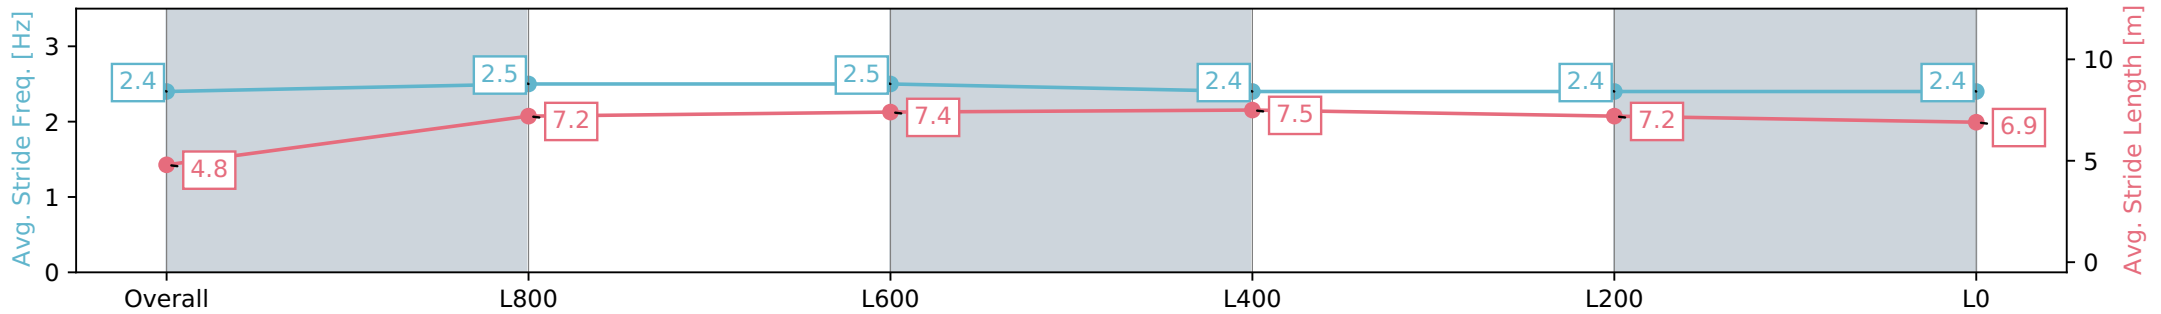

Morphettville SA - Professional  
 Race 5: TAB Adelaide Cup Day - Monday March 11th  
 Handicap - 1100m  
 27 January 2024 - 2:13PM  
 Track Rating: Good 4, Weather: Fine, Rail Position: True

Section	Overall	L1000	L800	L600	L400	L200
Section Times	1:05.06 [3] (0:08.65)	0:56.41 [4] (0:10.88)	0:45.53 [5] (0:10.94)	0:34.59 [4] (0:11.00)	0:23.59 [4] (0:11.41)	0:12.18 [4] (0:12.18)
Average Speed [km/h]	41.6	66.3	66.0	65.7	63.3	59.2
Top Speed [km/h]	61.6	68.9	67.2	66.8	64.7	61.6
Avg. Dist. to Rail [m]	5.4	2.3	1.4	0.7	4.5	6.8
Avg. Stride Freq. [Hz]	2.4	2.5	2.5	2.4	2.4	2.4
Avg. Stride Length [m]	4.8	7.2	7.4	7.5	7.2	6.9