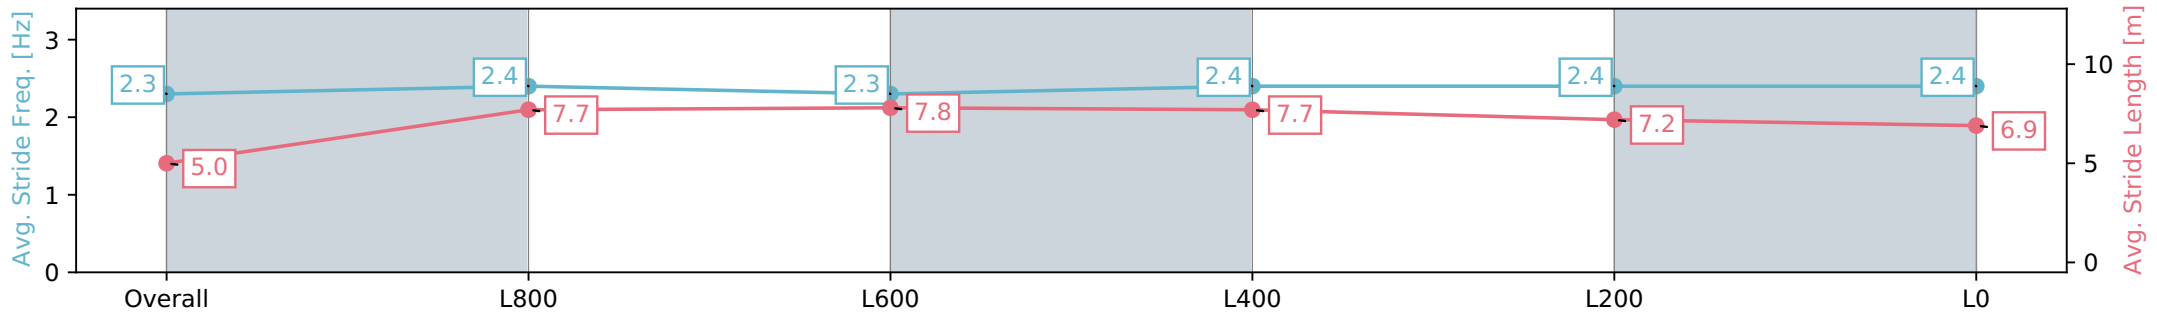

Report Created: Sat 27 January 2024 14:54:17 GMT+11 (Note: Timing is based on positional data)

- [ ] Ranking at each section and finish
- :-:- No data available at this section
- NA No data available

Horse/Jockey Name	IN MY ROOM
Finish Rank	4
Fastest Section Time (Section)	0:08.79 (Overall)
Top Speed [km/h] (Section)	67.5 (L1000)
Race State	Finished

Morphettville SA - Professional  
 Race 5: TAB Adelaide Cup Day - Monday March 11th  
 Handicap - 1100m  
 27 January 2024 - 2:13PM  
 Track Rating: Good 4, Weather: Fine, Rail Position: True

Section	Overall	L1000	L800	L600	L400	L200
Section Times	1:05.09 [4] (0:08.79)	0:56.30 [6] (0:10.84)	0:45.46 [6] (0:10.94)	0:34.52 [6] (0:10.98)	0:23.54 [6] (0:11.40)	0:12.14 [5] (0:12.14)
Average Speed [km/h]	41.0	66.5	66.3	66.1	63.5	59.3
Top Speed [km/h]	64.1	67.5	67.3	67.4	65.4	63.0
Avg. Dist. to Rail [m]	8.6	3.9	2.1	1.8	5.6	8.6
Avg. Stride Freq. [Hz]	2.3	2.4	2.3	2.4	2.4	2.4
Avg. Stride Length [m]	5.0	7.7	7.8	7.7	7.2	6.9