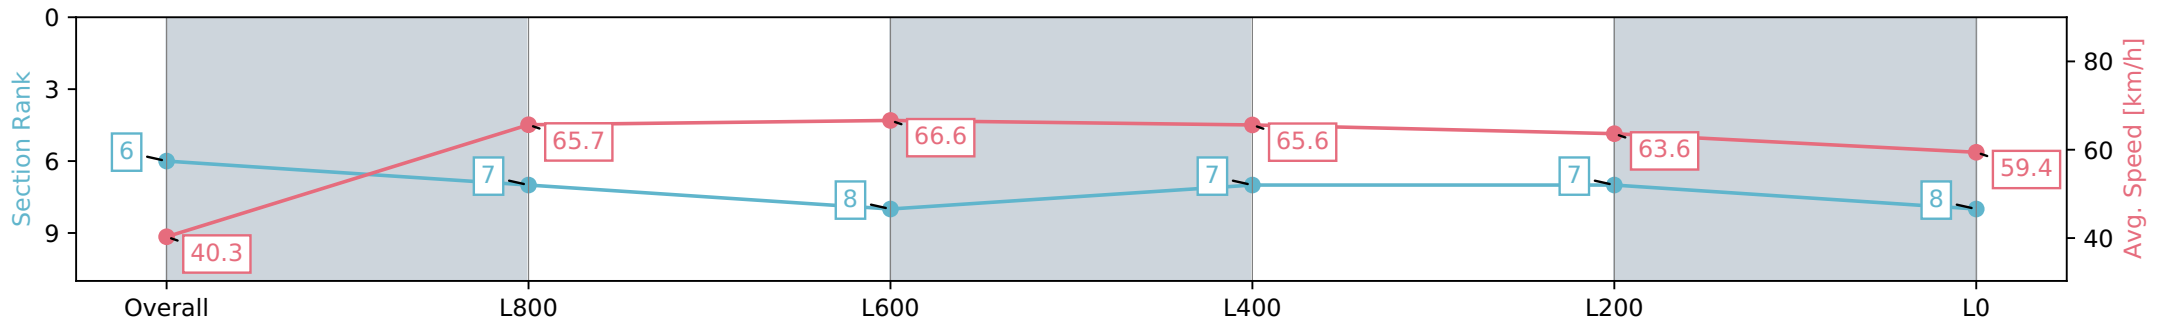

Report Created: Sat 27 January 2024 14:54:23 GMT+11 (Note: Timing is based on positional data)

- [ ] Ranking at each section and finish
- :-:- No data available at this section
- NA No data available

Horse/Jockey Name	HARLEY'N'ROSE
Finish Rank	6
Fastest Section Time (Section)	0:08.92 (Overall)
Top Speed [km/h] (Section)	68.8 (L800)
Race State	Finished

Morphettville SA - Professional  
 Race 5: TAB Adelaide Cup Day - Monday March 11th  
 Handicap - 1100m  
 27 January 2024 - 2:13PM  
 Track Rating: Good 4, Weather: Fine, Rail Position: True

Section	Overall	L1000	L800	L600	L400	L200
Section Times	1:05.28 [6] (0:08.92)	0:56.37 [7] (0:10.98)	0:45.39 [8] (0:10.87)	0:34.52 [7] (0:11.04)	0:23.48 [7] (0:11.36)	0:12.12 [8] (0:12.12)
Average Speed [km/h]	40.3	65.7	66.6	65.6	63.6	59.4
Top Speed [km/h]	61.1	68.1	68.8	66.3	64.4	62.5
Avg. Dist. to Rail [m]	2.4	1.5	1.6	1.2	2.7	2.8
Avg. Stride Freq. [Hz]	2.1	2.3	2.3	2.3	2.3	2.3
Avg. Stride Length [m]	5.4	7.5	7.9	7.8	7.6	7.3