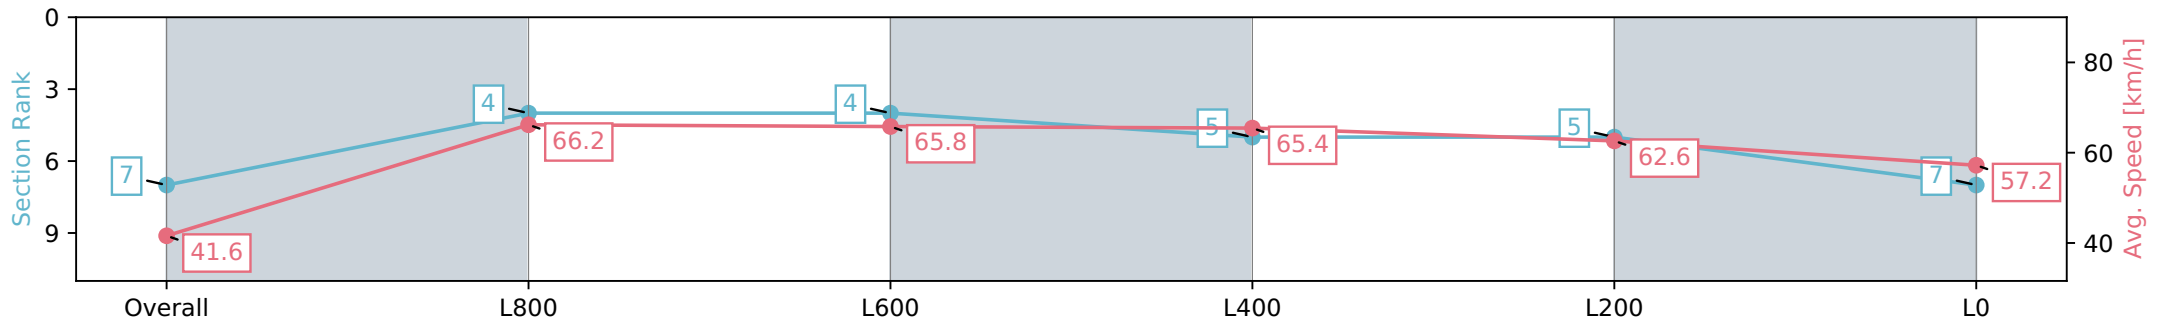

Morphettville SA - Professional  
 Race 5: TAB Adelaide Cup Day - Monday March 11th  
 Handicap - 1100m  
 27 January 2024 - 2:13PM  
 Track Rating: Good 4, Weather: Fine, Rail Position: True

Section	Overall	L1000	L800	L600	L400	L200
Section Times	1:05.28 [6] (0:08.92)	0:56.37 [7] (0:10.98)	0:45.39 [8] (0:10.87)	0:34.52 [7] (0:11.04)	0:23.48 [7] (0:11.36)	0:12.12 [8] (0:12.12)
Average Speed [km/h]	40.3	65.7	66.6	65.6	63.6	59.4
Top Speed [km/h]	61.1	68.1	68.8	66.3	64.4	62.5
Avg. Dist. to Rail [m]	2.4	1.5	1.6	1.2	2.7	2.8
Avg. Stride Freq. [Hz]	2.1	2.3	2.3	2.3	2.3	2.3
Avg. Stride Length [m]	5.4	7.5	7.9	7.8	7.6	7.3

Report Created: Sat 27 January 2024 14:54:26 GMT+11 (Note: Timing is based on positional data)

- [ ] Ranking at each section and finish
- :-:- No data available at this section
- NA No data available

Horse/Jockey Name	MEG'S MAGIC
Finish Rank	7
Fastest Section Time (Section)	0:08.65 (Overall)
Top Speed [km/h] (Section)	68.5 (L1000)
Race State	Finished

Morphettville SA - Professional  
 Race 5: TAB Adelaide Cup Day - Monday March 11th  
 Handicap - 1100m  
 27 January 2024 - 2:13PM  
 Track Rating: Good 4, Weather: Fine, Rail Position: True

Section	Overall	L1000	L800	L600	L400	L200
Section Times	1:05.62 [7] (0:08.65)	0:56.97 [4] (0:10.87)	0:46.10 [4] (0:10.98)	0:35.12 [5] (0:11.05)	0:24.07 [5] (0:11.50)	0:12.56 [7] (0:12.56)
Average Speed [km/h]	41.6	66.2	65.8	65.4	62.6	57.2
Top Speed [km/h]	62.2	68.5	67.8	66.5	64.9	61.3
Avg. Dist. to Rail [m]	4.7	1.4	0.7	0.9	0.7	0.5
Avg. Stride Freq. [Hz]	2.2	2.5	2.5	2.4	2.4	2.3
Avg. Stride Length [m]	5.2	7.3	7.4	7.4	7.4	6.9