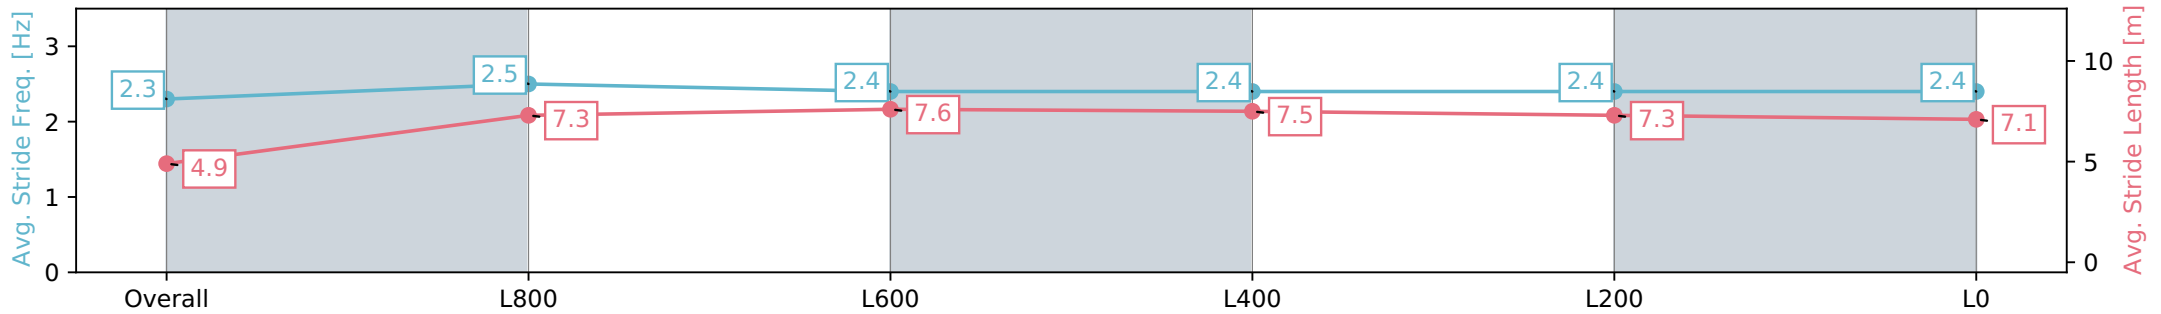

Section	Overall	L1000	L800	L600	L400	L200
Section Times	1:04.63 [1] (0:08.96)	0:55.67 [8] (0:10.92)	0:44.75 [7] (0:10.96)	0:33.79 [8] (0:11.02)	0:22.77 [8] (0:11.14)	0:11.63 [6] (0:11.63)
Average Speed [km/h]	40.3	66.0	66.4	66.5	64.9	62.0
Top Speed [km/h]	61.9	67.8	67.7	67.1	65.9	65.0
Avg. Dist. to Rail [m]	8.7	3.4	2.7	3.5	5.5	5.7
Avg. Stride Freq. [Hz]	2.3	2.5	2.4	2.4	2.4	2.4
Avg. Stride Length [m]	4.9	7.3	7.6	7.5	7.3	7.1