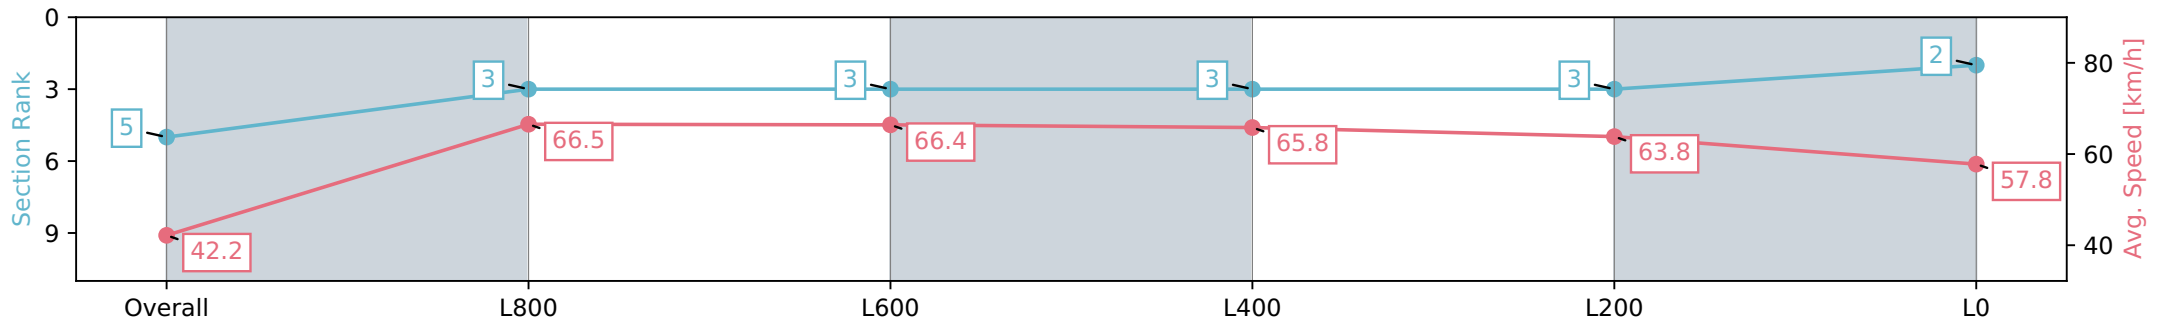

Report Created: Sat 27 January 2024 14:54:20 GMT+11 (Note: Timing is based on positional data)

- [ ] Ranking at each section and finish
- :-:- No data available at this section
- NA No data available

Horse/Jockey Name	VEXATIOUS DANCER
Finish Rank	5
Fastest Section Time (Section)	0:08.55 (Overall)
Top Speed [km/h] (Section)	67.9 (L1000)
Race State	Finished

Morphettville SA - Professional  
 Race 5: TAB Adelaide Cup Day - Monday March 11th  
 Handicap - 1100m  
 27 January 2024 - 2:13PM  
 Track Rating: Good 4, Weather: Fine, Rail Position: True

Section	Overall	L1000	L800	L600	L400	L200
Section Times	1:05.15 [5] (0:08.55)	0:56.60 [3] (0:10.83)	0:45.77 [3] (0:10.92)	0:34.85 [3] (0:11.07)	0:23.78 [3] (0:11.33)	0:12.45 [2] (0:12.45)
Average Speed [km/h]	42.2	66.5	66.4	65.8	63.8	57.8
Top Speed [km/h]	64.0	67.9	67.3	66.2	65.2	61.2
Avg. Dist. to Rail [m]	6.3	3.6	2.4	2.4	4.0	4.9
Avg. Stride Freq. [Hz]	2.3	2.4	2.4	2.4	2.4	2.3
Avg. Stride Length [m]	5.1	7.6	7.7	7.5	7.3	6.9