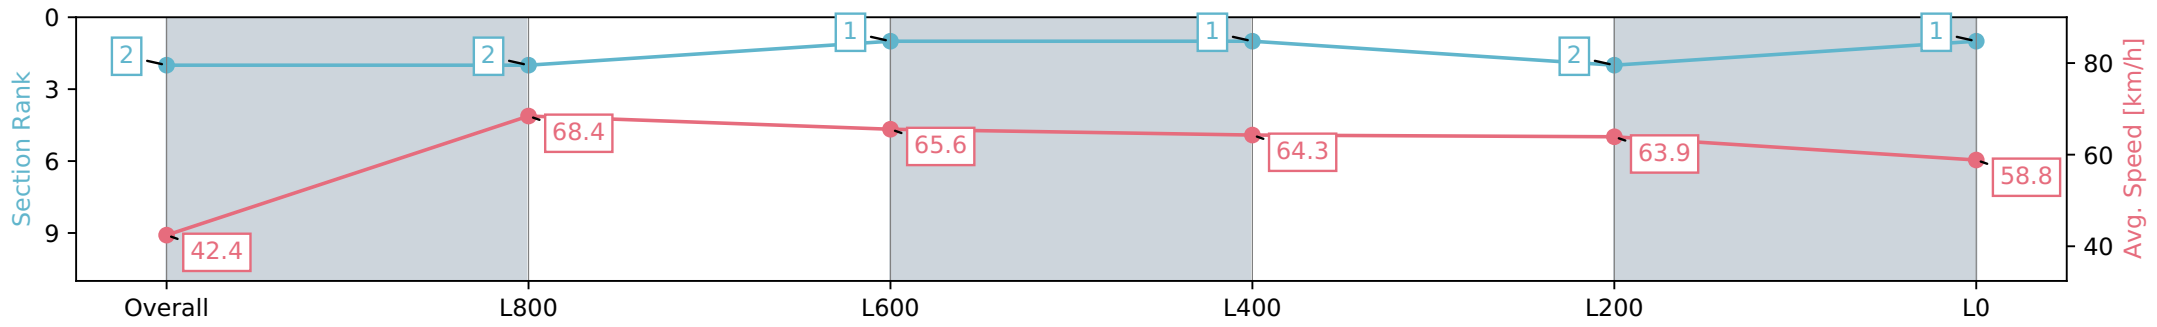

Horse/Jockey Name	MINTULEE
Finish Rank	2
Fastest Section Time (Section)	0:08.49 (Overall)
Top Speed [km/h] (Section)	70.2 (L1000)
Race State	Finished

Morphettville SA - Professional
Race 5: TAB Adelaide Cup Day - Monday March 11th
Handicap - 1100m
27 January 2024 - 2:13PM
Track Rating: Good 4, Weather: Fine, Rail Position: True

Section	Overall	L1000	L800	L600	L400	L200
Section Times	1:04.83 [2] (0:08.49)	0:56.34 [2] (0:10.52)	0:45.82 [1] (0:11.06)	0:34.76 [1] (0:11.26)	0:23.50 [2] (0:11.26)	0:12.24 [1] (0:12.24)
Average Speed [km/h]	42.4	68.4	65.6	64.3	63.9	58.8
Top Speed [km/h]	65.7	70.2	67.7	65.5	65.3	62.6
Avg. Dist. to Rail [m]	2.9	1.2	1.4	1.2	0.5	1.7
Avg. Stride Freq. [Hz]	2.5	2.6	2.5	2.5	2.6	2.5
Avg. Stride Length [m]	4.8	7.3	7.3	7.2	6.8	6.5

Report Created: Sat 27 January 2024 14:54:14 GMT+11 (Note: Timing is based on positional data)

- [ ] Ranking at each section and finish
- -:-:- No data available at this section
- NA No data available