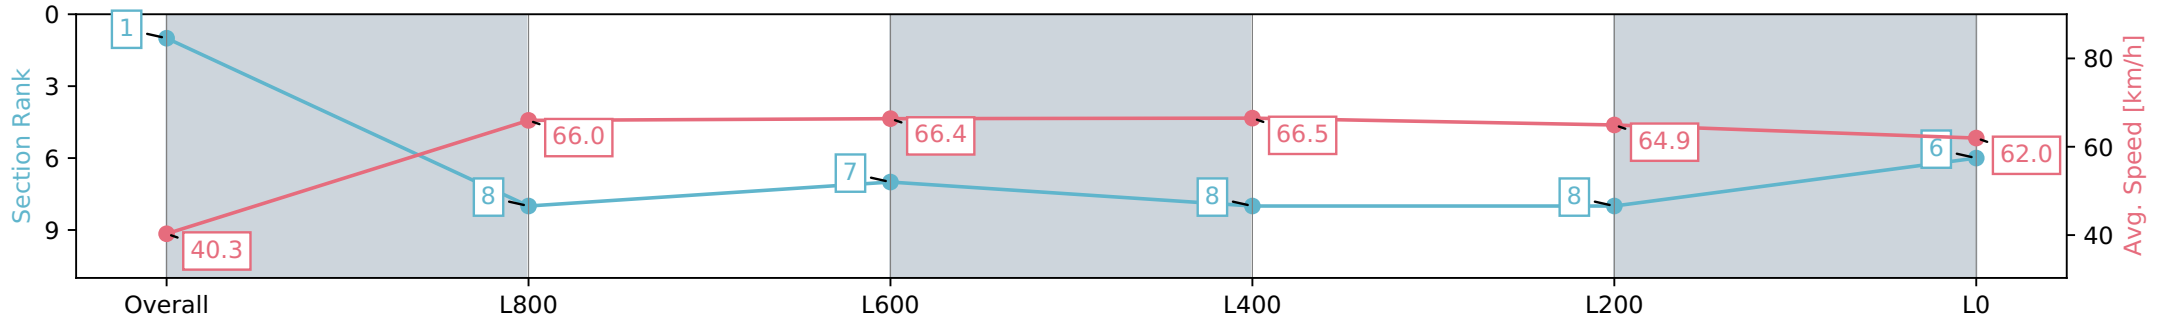

Section	Overall	L1000	L800	L600	L400	L200
Section Times	1:04.63 [1] (0:08.96)	0:55.67 [8] (0:10.92)	0:44.75 [7] (0:10.96)	0:33.79 [8] (0:11.02)	0:22.77 [8] (0:11.14)	0:11.63 [6] (0:11.63)
Average Speed [km/h]	40.3	66.0	66.4	66.5	64.9	62.0
Top Speed [km/h]	61.9	67.8	67.7	67.1	65.9	65.0
Avg. Dist. to Rail [m]	8.7	3.4	2.7	3.5	5.5	5.7
Avg. Stride Freq. [Hz]	2.3	2.5	2.4	2.4	2.4	2.4
Avg. Stride Length [m]	4.9	7.3	7.6	7.5	7.3	7.1