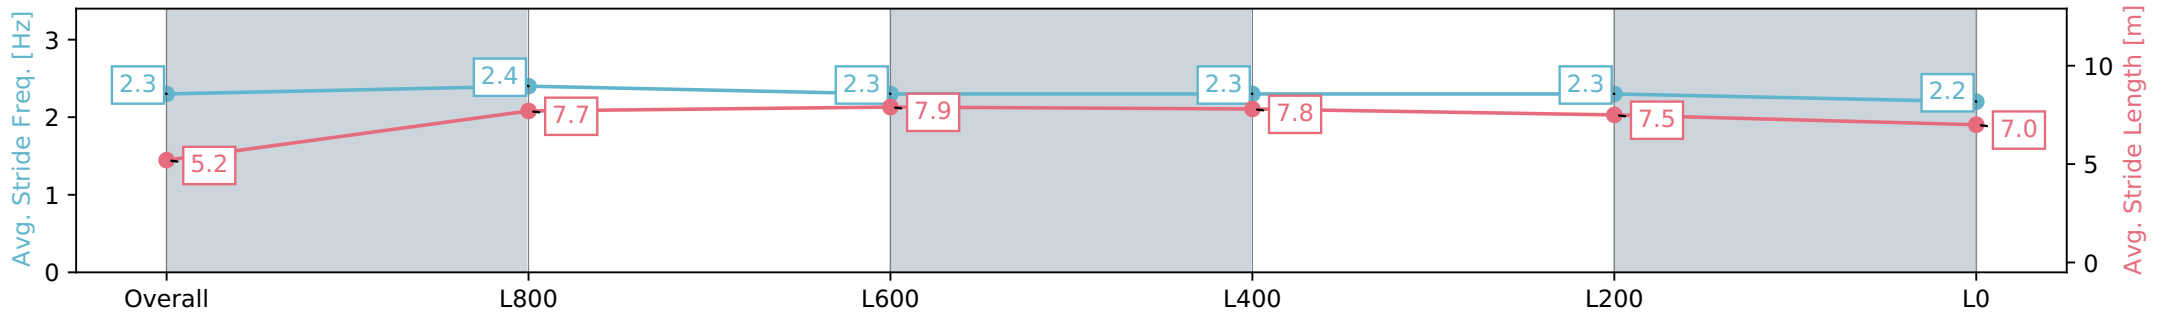

Morphettville SA - Professional  
 Race 5: TAB Adelaide Cup Day - Monday March 11th  
 Handicap - 1100m  
 27 January 2024 - 2:13PM  
 Track Rating: Good 4, Weather: Fine, Rail Position: True

Section	Overall	L1000	L800	L600	L400	L200
Section Times	1:05.62 [7] (0:08.65)	0:56.97 [4] (0:10.87)	0:46.10 [4] (0:10.98)	0:35.12 [5] (0:11.05)	0:24.07 [5] (0:11.50)	0:12.56 [7] (0:12.56)
Average Speed [km/h]	41.6	66.2	65.8	65.4	62.6	57.2
Top Speed [km/h]	62.2	68.5	67.8	66.5	64.9	61.3
Avg. Dist. to Rail [m]	4.7	1.4	0.7	0.9	0.7	0.5
Avg. Stride Freq. [Hz]	2.2	2.5	2.5	2.4	2.4	2.3
Avg. Stride Length [m]	5.2	7.3	7.4	7.4	7.4	6.9

Report Created: Sat 27 January 2024 14:54:29 GMT+11 (Note: Timing is based on positional data)

- [ ] Ranking at each section and finish
- :-:- No data available at this section
- NA No data available

Horse/Jockey Name	NOSIE BY NATURE
Finish Rank	8
Fastest Section Time (Section)	0:08.49 (Overall)
Top Speed [km/h] (Section)	68.6 (L1000)
Race State	Finished

Morphettville SA - Professional  
 Race 5: TAB Adelaide Cup Day - Monday March 11th  
 Handicap - 1100m  
 27 January 2024 - 2:13PM  
 Track Rating: Good 4, Weather: Fine, Rail Position: True

Section	Overall	L1000	L800	L600	L400	L200
Section Times	1:05.89 [8] (0:08.49)	0:57.40 [1] (0:10.80)	0:46.60 [2] (0:10.91)	0:35.69 [2] (0:11.11)	0:24.57 [1] (0:11.49)	0:13.09 [3] (0:13.09)
Average Speed [km/h]	42.3	66.7	66.4	65.3	62.8	55.0
Top Speed [km/h]	64.0	68.6	67.3	65.8	64.9	59.3
Avg. Dist. to Rail [m]	3.8	2.6	1.9	1.4	2.2	1.8
Avg. Stride Freq. [Hz]	2.3	2.4	2.3	2.3	2.3	2.2
Avg. Stride Length [m]	5.2	7.7	7.9	7.8	7.5	7.0