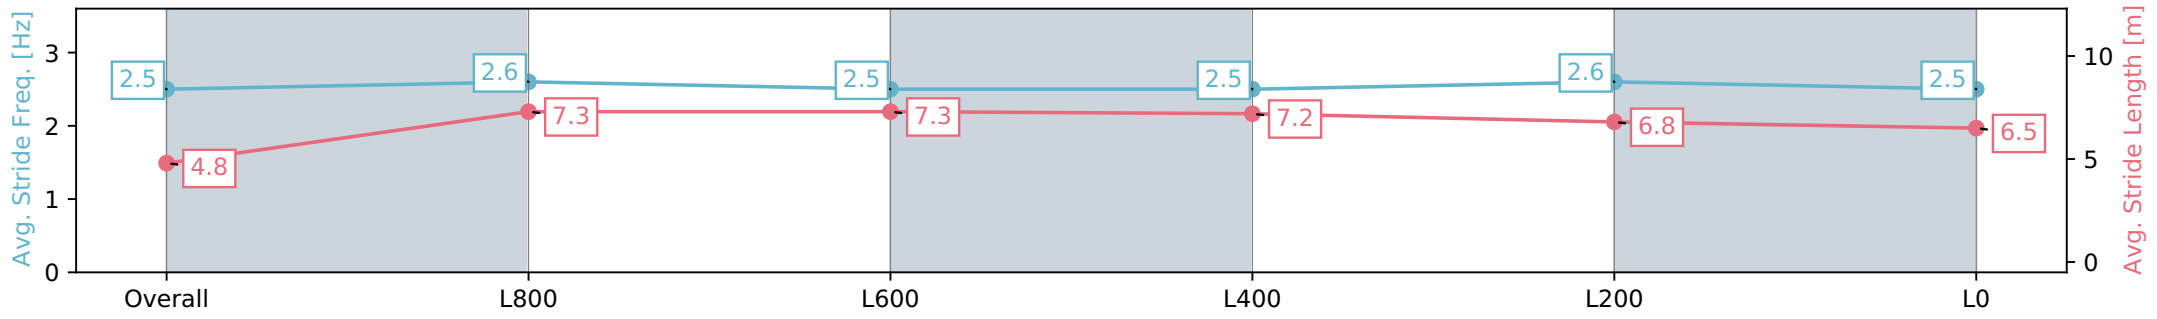

Horse/Jockey Name	MINTULEE
Finish Rank	2
Fastest Section Time (Section)	0:08.49 (Overall)
Top Speed [km/h] (Section)	70.2 (L1000)
Race State	Finished

Morphettville SA - Professional
Race 5: TAB Adelaide Cup Day - Monday March 11th
Handicap - 1100m
27 January 2024 - 2:13PM
Track Rating: Good 4, Weather: Fine, Rail Position: True

Section	Overall	L1000	L800	L600	L400	L200
Section Times	1:04.83 [2] (0:08.49)	0:56.34 [2] (0:10.52)	0:45.82 [1] (0:11.06)	0:34.76 [1] (0:11.26)	0:23.50 [2] (0:11.26)	0:12.24 [1] (0:12.24)
Average Speed [km/h]	42.4	68.4	65.6	64.3	63.9	58.8
Top Speed [km/h]	65.7	70.2	67.7	65.5	65.3	62.6
Avg. Dist. to Rail [m]	2.9	1.2	1.4	1.2	0.5	1.7
Avg. Stride Freq. [Hz]	2.5	2.6	2.5	2.5	2.6	2.5
Avg. Stride Length [m]	4.8	7.3	7.3	7.2	6.8	6.5

Report Created: Sat 27 January 2024 14:54:14 GMT+11 (Note: Timing is based on positional data)

- [ ] Ranking at each section and finish
- -:-:- No data available at this section
- NA No data available