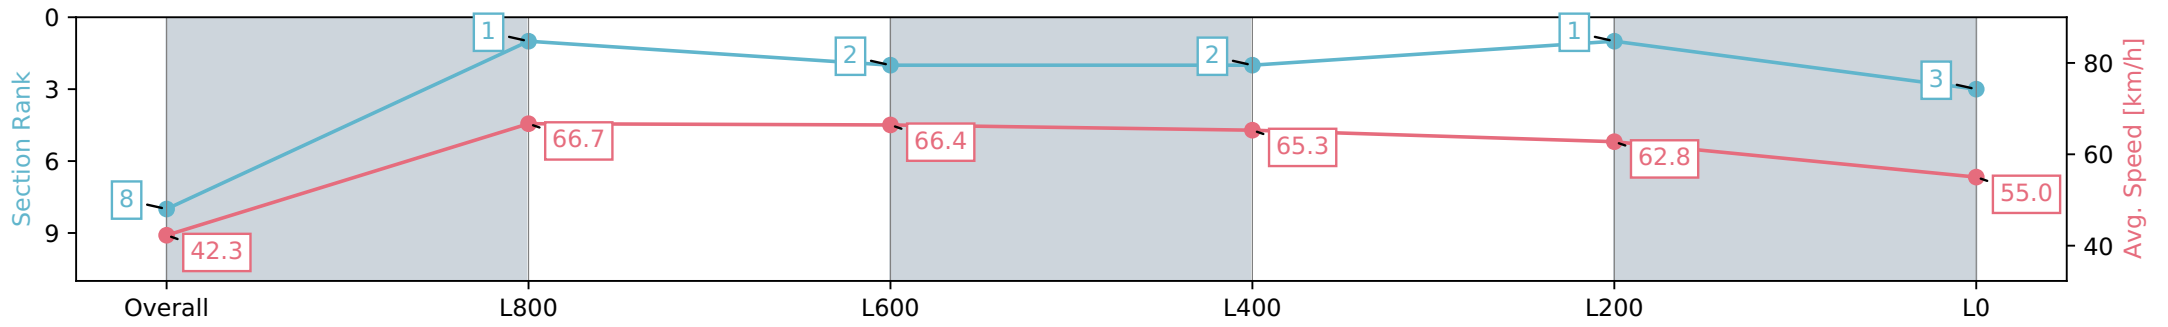

Morphettville SA - Professional  
 Race 5: TAB Adelaide Cup Day - Monday March 11th  
 Handicap - 1100m  
 27 January 2024 - 2:13PM  
 Track Rating: Good 4, Weather: Fine, Rail Position: True

Section	Overall	L1000	L800	L600	L400	L200
Section Times	1:05.89 [8] (0:08.49)	0:57.40 [1] (0:10.80)	0:46.60 [2] (0:10.91)	0:35.69 [2] (0:11.11)	0:24.57 [1] (0:11.49)	0:13.09 [3] (0:13.09)
Average Speed [km/h]	42.3	66.7	66.4	65.3	62.8	55.0
Top Speed [km/h]	64.0	68.6	67.3	65.8	64.9	59.3
Avg. Dist. to Rail [m]	3.8	2.6	1.9	1.4	2.2	1.8
Avg. Stride Freq. [Hz]	2.3	2.4	2.3	2.3	2.3	2.2
Avg. Stride Length [m]	5.2	7.7	7.9	7.8	7.5	7.0