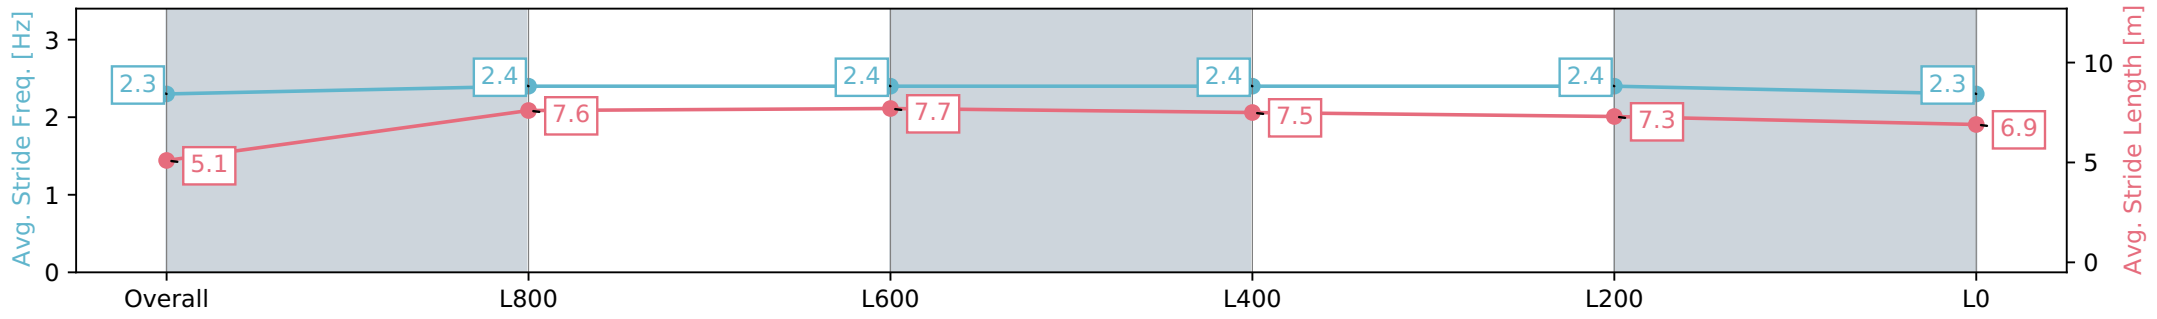

Report Created: Sat 27 January 2024 14:54:20 GMT+11 (Note: Timing is based on positional data)

- [ ] Ranking at each section and finish
- :-:- No data available at this section
- NA No data available

Horse/Jockey Name	VEXATIOUS DANCER
Finish Rank	5
Fastest Section Time (Section)	0:08.55 (Overall)
Top Speed [km/h] (Section)	67.9 (L1000)
Race State	Finished

Morphettville SA - Professional  
 Race 5: TAB Adelaide Cup Day - Monday March 11th  
 Handicap - 1100m  
 27 January 2024 - 2:13PM  
 Track Rating: Good 4, Weather: Fine, Rail Position: True

Section	Overall	L1000	L800	L600	L400	L200
Section Times	1:05.15 [5] (0:08.55)	0:56.60 [3] (0:10.83)	0:45.77 [3] (0:10.92)	0:34.85 [3] (0:11.07)	0:23.78 [3] (0:11.33)	0:12.45 [2] (0:12.45)
Average Speed [km/h]	42.2	66.5	66.4	65.8	63.8	57.8
Top Speed [km/h]	64.0	67.9	67.3	66.2	65.2	61.2
Avg. Dist. to Rail [m]	6.3	3.6	2.4	2.4	4.0	4.9
Avg. Stride Freq. [Hz]	2.3	2.4	2.4	2.4	2.4	2.3
Avg. Stride Length [m]	5.1	7.6	7.7	7.5	7.3	6.9