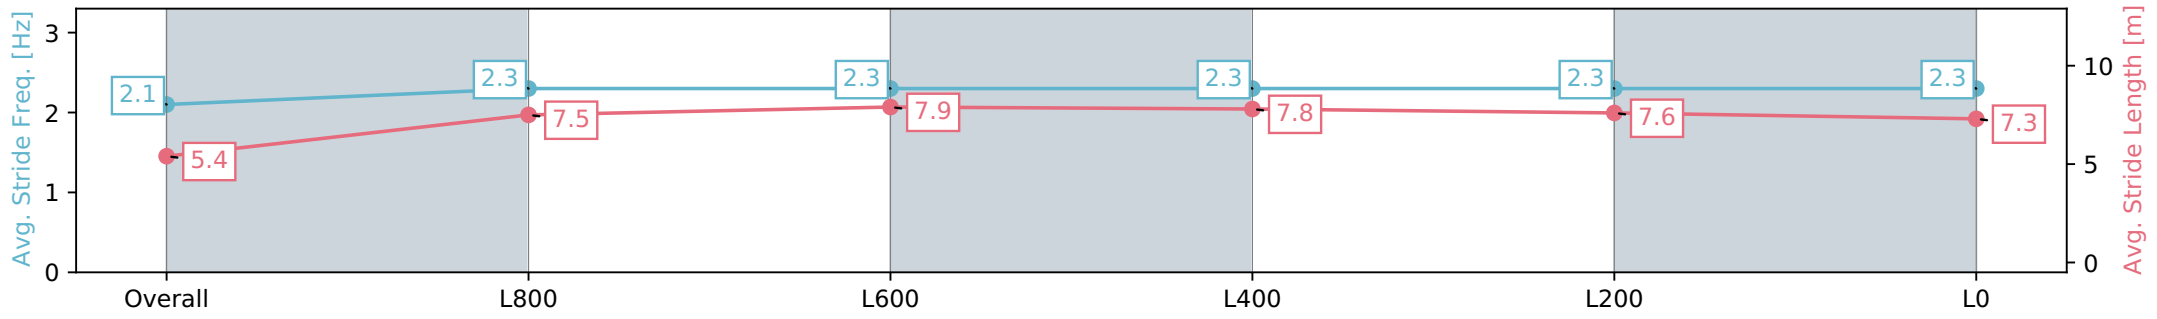

Report Created: Sat 27 January 2024 14:54:23 GMT+11 (Note: Timing is based on positional data)

- [ ] Ranking at each section and finish
- :-:- No data available at this section
- NA No data available

Horse/Jockey Name	HARLEY'N'ROSE
Finish Rank	6
Fastest Section Time (Section)	0:08.92 (Overall)
Top Speed [km/h] (Section)	68.8 (L800)
Race State	Finished

Morphettville SA - Professional  
 Race 5: TAB Adelaide Cup Day - Monday March 11th  
 Handicap - 1100m  
 27 January 2024 - 2:13PM  
 Track Rating: Good 4, Weather: Fine, Rail Position: True

Section	Overall	L1000	L800	L600	L400	L200
Section Times	1:05.28 [6] (0:08.92)	0:56.37 [7] (0:10.98)	0:45.39 [8] (0:10.87)	0:34.52 [7] (0:11.04)	0:23.48 [7] (0:11.36)	0:12.12 [8] (0:12.12)
Average Speed [km/h]	40.3	65.7	66.6	65.6	63.6	59.4
Top Speed [km/h]	61.1	68.1	68.8	66.3	64.4	62.5
Avg. Dist. to Rail [m]	2.4	1.5	1.6	1.2	2.7	2.8
Avg. Stride Freq. [Hz]	2.1	2.3	2.3	2.3	2.3	2.3
Avg. Stride Length [m]	5.4	7.5	7.9	7.8	7.6	7.3