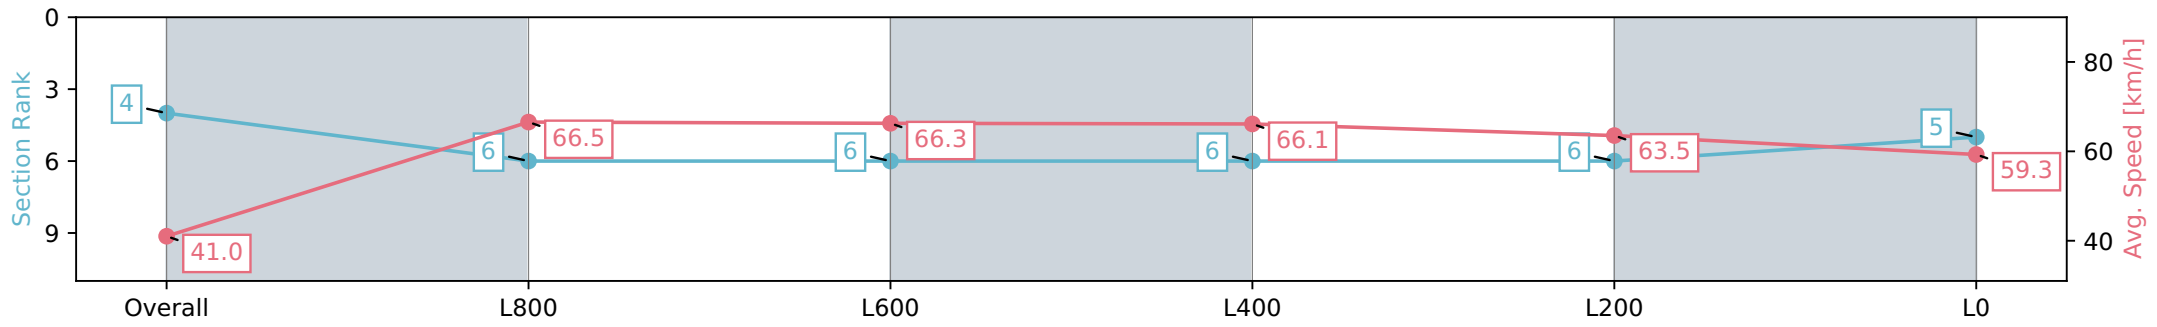

Report Created: Sat 27 January 2024 14:54:17 GMT+11 (Note: Timing is based on positional data)

- [ ] Ranking at each section and finish
- :-:- No data available at this section
- NA No data available

Horse/Jockey Name	IN MY ROOM
Finish Rank	4
Fastest Section Time (Section)	0:08.79 (Overall)
Top Speed [km/h] (Section)	67.5 (L1000)
Race State	Finished

Morphettville SA - Professional  
 Race 5: TAB Adelaide Cup Day - Monday March 11th  
 Handicap - 1100m  
 27 January 2024 - 2:13PM  
 Track Rating: Good 4, Weather: Fine, Rail Position: True

Section	Overall	L1000	L800	L600	L400	L200
Section Times	1:05.09 [4] (0:08.79)	0:56.30 [6] (0:10.84)	0:45.46 [6] (0:10.94)	0:34.52 [6] (0:10.98)	0:23.54 [6] (0:11.40)	0:12.14 [5] (0:12.14)
Average Speed [km/h]	41.0	66.5	66.3	66.1	63.5	59.3
Top Speed [km/h]	64.1	67.5	67.3	67.4	65.4	63.0
Avg. Dist. to Rail [m]	8.6	3.9	2.1	1.8	5.6	8.6
Avg. Stride Freq. [Hz]	2.3	2.4	2.3	2.4	2.4	2.4
Avg. Stride Length [m]	5.0	7.7	7.8	7.7	7.2	6.9