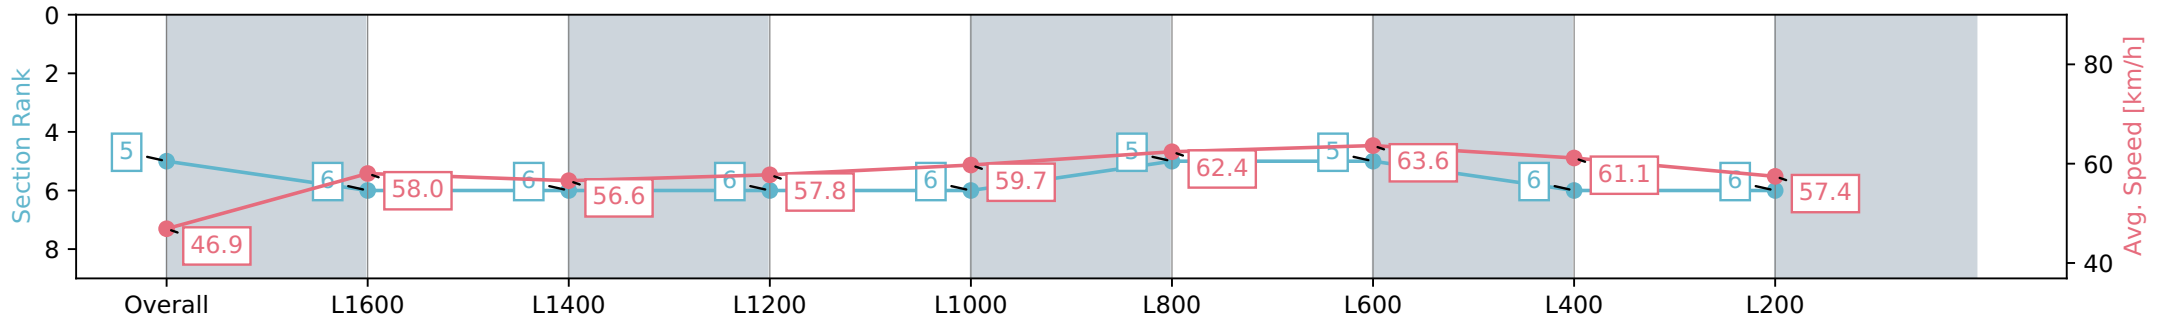

Morphettville SA - Professional

Race 3: SkyCity Handicap - 1800m

27 January 2024 - 1:02PM

Track Rating: Soft 5, Weather: Fine, Rail Position: True

Section	Overall	L1600	L1400	L1200	L1000	L800	L600	L400	L200
Section Times	1:52.73 [5] (0:15.37)	1:37.36 [6] (0:12.41)	1:24.95 [6] (0:12.83)	1:12.12 [6] (0:12.57)	0:59.54 [6] (0:12.03)	0:47.51 [5] (0:11.64)	0:35.87 [5] (0:11.39)	0:24.48 [6] (0:11.83)	0:12.65 [6] (0:12.65)
Average Speed [km/h]	46.9	58.0	56.6	57.8	59.7	62.4	63.6	61.1	57.4
Top Speed [km/h]	59.5	60.8	57.2	58.3	62.0	64.9	65.1	62.5	59.4
Avg. Dist. to Rail [m]	4.3	2.2	2.3	1.9	2.0	1.9	1.8	3.6	6.2
Avg. Stride Freq. [Hz]	2.1	2.2	2.2	2.2	2.2	2.3	2.3	2.3	2.2
Avg. Stride Length [m]	6.2	7.1	7.0	6.9	7.2	7.3	7.5	7.1	7.0

Report Created: Sat 27 January 2024 13:46:44 GMT+11 (Note: Timing is based on positional data)

- [ ] Ranking at each section and finish
- :-:- No data available at this section
- NA No data available

Horse/Jockey Name	CALL ME VEXATIOUS
Finish Rank	6
Fastest Section Time (Section)	0:11.56 (L600)
Top Speed [km/h] (Section)	64.0 (L800)
Race State	Finished

Morphettville SA - Professional

Race 3: SkyCity Handicap - 1800m

27 January 2024 - 1:02PM

Track Rating: Soft 5, Weather: Fine, Rail Position: True

Section	Overall	L1600	L1400	L1200	L1000	L800	L600	L400	L200
Section Times	1:52.77 [6] (0:14.74)	1:38.03 [1] (0:12.45)	1:25.57 [1] (0:12.64)	1:12.94 [1] (0:12.62)	1:00.32 [1] (0:12.11)	0:48.21 [1] (0:11.66)	0:36.55 [1] (0:11.56)	0:24.98 [3] (0:12.10)	0:12.88 [3] (0:12.88)
Average Speed [km/h]	48.9	57.9	56.8	57.0	59.5	62.0	62.4	59.6	56.3
Top Speed [km/h]	59.8	59.4	57.6	58.4	60.2	64.0	64.0	61.0	58.0
Avg. Dist. to Rail [m]	1.8	0.1	0.3	0.3	0.9	0.8	0.8	0.9	2.8
Avg. Stride Freq. [Hz]	2.2	2.2	2.1	2.1	2.2	2.2	2.3	2.2	2.2
Avg. Stride Length [m]	6.2	7.5	7.4	7.4	7.4	7.4	7.5	7.4	7.0