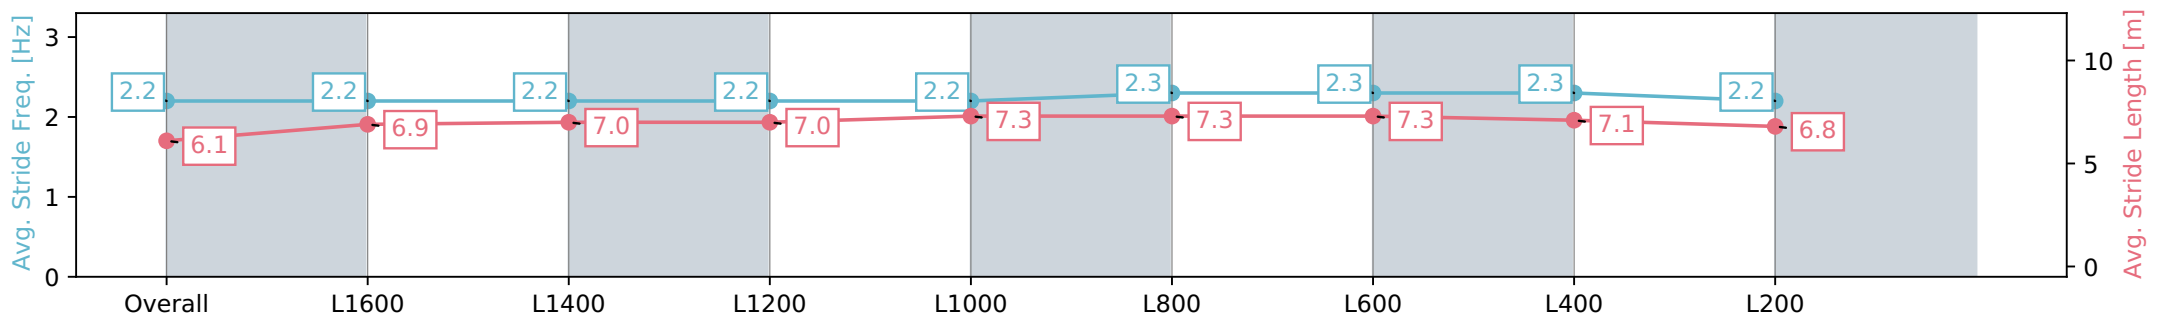

Morphettville SA - Professional

Race 3: SkyCity Handicap - 1800m

27 January 2024 - 1:02PM

Track Rating: Soft 5, Weather: Fine, Rail Position: True

Section	Overall	L1600	L1400	L1200	L1000	L800	L600	L400	L200
Section Times	1:52.38 [2] (0:14.75)	1:37.63 [2] (0:12.48)	1:25.15 [2] (0:12.76)	1:12.39 [2] (0:12.68)	0:59.71 [2] (0:12.10)	0:47.61 [2] (0:11.52)	0:36.09 [2] (0:11.45)	0:24.64 [2] (0:11.92)	0:12.72 [2] (0:12.72)
Average Speed [km/h]	48.9	57.6	57.0	57.2	59.5	63.0	63.5	60.6	57.0
Top Speed [km/h]	59.6	59.1	57.6	57.8	60.6	64.9	65.0	62.0	58.9
Avg. Dist. to Rail [m]	4.4	2.8	2.5	1.9	2.1	1.9	2.0	1.8	2.7
Avg. Stride Freq. [Hz]	2.2	2.2	2.2	2.2	2.2	2.3	2.3	2.3	2.2
Avg. Stride Length [m]	6.1	6.9	7.0	7.0	7.3	7.3	7.3	7.1	6.8

Morphettville SA - Professional

Race 3: SkyCity Handicap - 1800m

27 January 2024 - 1:02PM

Track Rating: Soft 5, Weather: Fine, Rail Position: True

Section	Overall	L1600	L1400	L1200	L1000	L800	L600	L400	L200
Section Times	1:52.45 [3] (0:14.94)	1:37.51 [3] (0:12.46)	1:25.05 [3] (0:12.74)	1:12.31 [3] (0:12.66)	0:59.65 [3] (0:12.18)	0:47.47 [3] (0:11.54)	0:35.93 [4] (0:11.49)	0:24.44 [4] (0:11.95)	0:12.49 [4] (0:12.49)
Average Speed [km/h]	48.2	57.8	56.8	57.0	59.2	62.5	63.1	60.5	58.0
Top Speed [km/h]	60.3	59.2	57.5	57.4	60.4	64.7	64.8	61.5	59.5
Avg. Dist. to Rail [m]	1.6	1.5	1.3	0.7	0.9	1.1	1.6	2.6	5.7
Avg. Stride Freq. [Hz]	2.1	2.2	2.2	2.2	2.2	2.3	2.3	2.3	2.3
Avg. Stride Length [m]	6.3	7.1	7.2	7.3	7.5	7.4	7.3	7.0	6.7