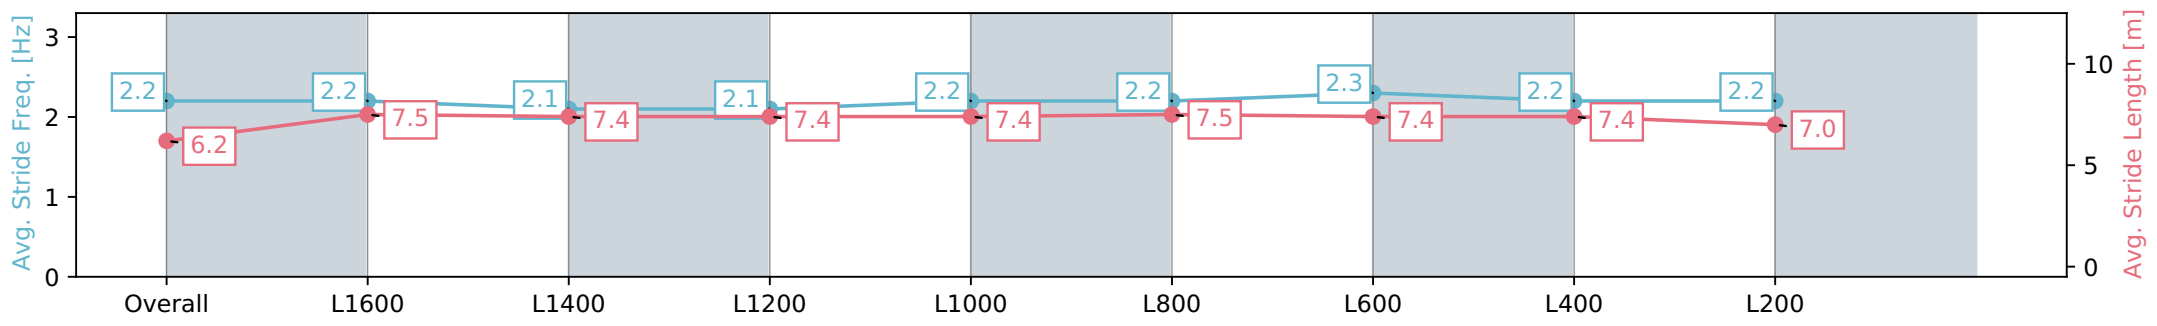

Morphettville SA - Professional

Race 3: SkyCity Handicap - 1800m

27 January 2024 - 1:02PM

Track Rating: Soft 5, Weather: Fine, Rail Position: True

Section	Overall	L1600	L1400	L1200	L1000	L800	L600	L400	L200
Section Times	1:52.77 [6] (0:14.74)	1:38.03 [1] (0:12.45)	1:25.57 [1] (0:12.64)	1:12.94 [1] (0:12.62)	1:00.32 [1] (0:12.11)	0:48.21 [1] (0:11.66)	0:36.55 [1] (0:11.56)	0:24.98 [3] (0:12.10)	0:12.88 [3] (0:12.88)
Average Speed [km/h]	48.9	57.9	56.8	57.0	59.5	62.0	62.4	59.6	56.3
Top Speed [km/h]	59.8	59.4	57.6	58.4	60.2	64.0	64.0	61.0	58.0
Avg. Dist. to Rail [m]	1.8	0.1	0.3	0.3	0.9	0.8	0.8	0.9	2.8
Avg. Stride Freq. [Hz]	2.2	2.2	2.1	2.1	2.2	2.2	2.3	2.2	2.2
Avg. Stride Length [m]	6.2	7.5	7.4	7.4	7.4	7.4	7.5	7.4	7.0