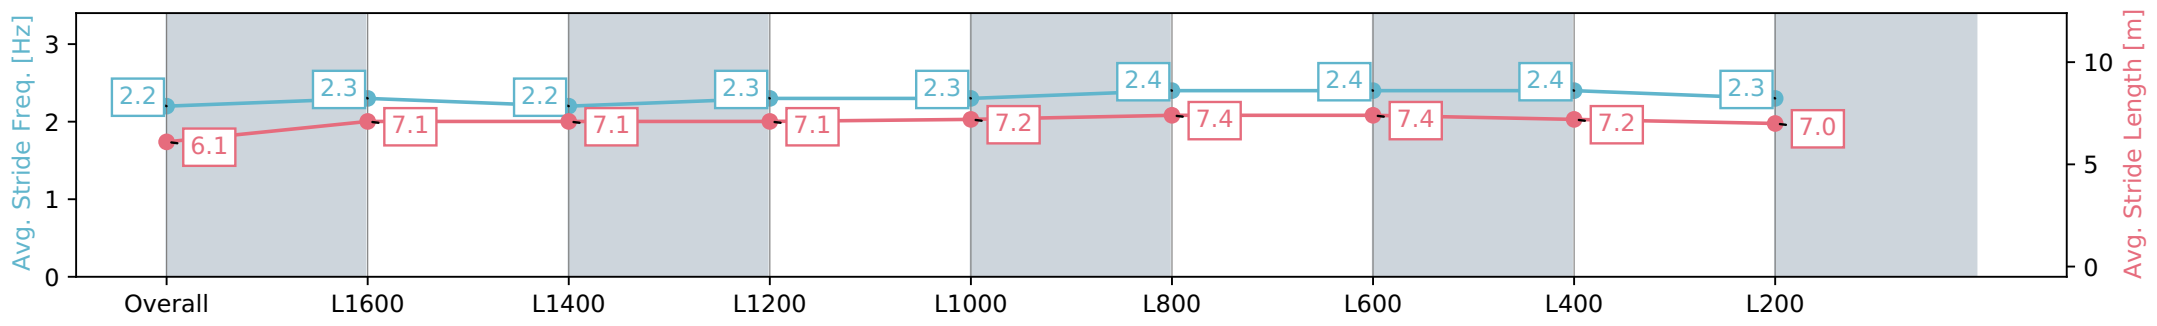

Morphettville SA - Professional

Race 3: SkyCity Handicap - 1800m

27 January 2024 - 1:02PM

Track Rating: Soft 5, Weather: Fine, Rail Position: True

Section	Overall	L1600	L1400	L1200	L1000	L800	L600	L400	L200
Section Times	1:51.90 [1] (0:15.18)	1:36.72 [4] (0:12.44)	1:24.28 [4] (0:12.72)	1:11.56 [4] (0:12.56)	0:58.99 [4] (0:12.09)	0:46.90 [4] (0:11.48)	0:35.42 [3] (0:11.23)	0:24.19 [1] (0:11.70)	0:12.49 [1] (0:12.49)
Average Speed [km/h]	47.4	57.8	56.9	57.4	59.6	63.1	64.6	61.8	58.1
Top Speed [km/h]	59.6	60.0	57.6	58.3	61.2	65.8	65.9	63.7	60.2
Avg. Dist. to Rail [m]	4.9	2.4	1.5	0.6	1.6	1.5	1.9	2.3	3.7
Avg. Stride Freq. [Hz]	2.2	2.3	2.2	2.3	2.3	2.4	2.4	2.4	2.3
Avg. Stride Length [m]	6.1	7.1	7.1	7.1	7.2	7.4	7.4	7.2	7.0