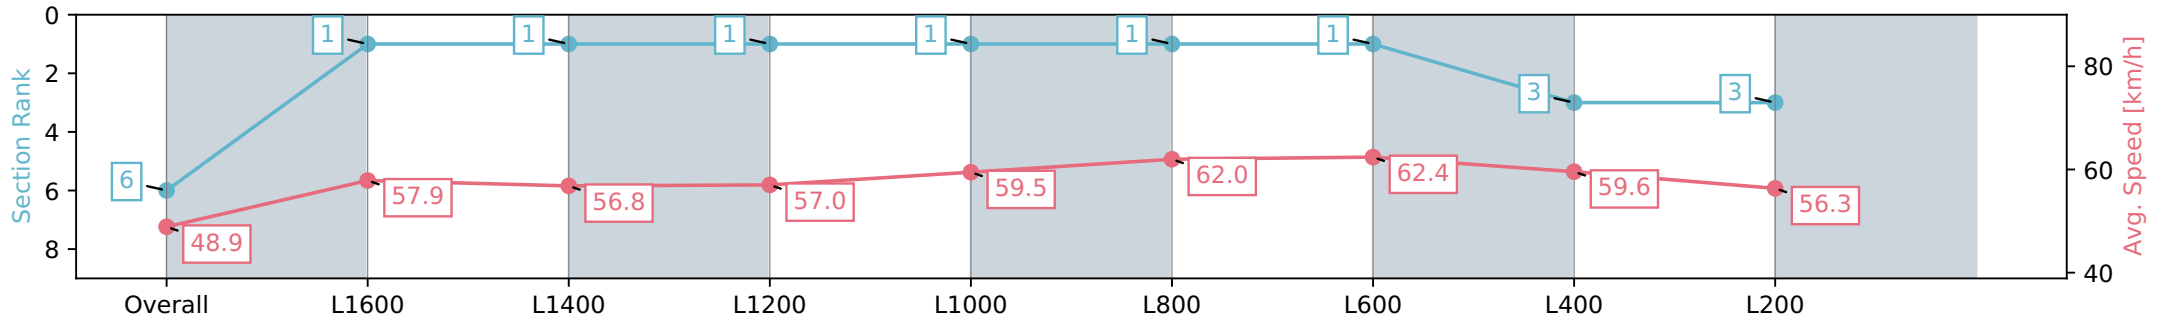

Morphettville SA - Professional

Race 3: SkyCity Handicap - 1800m

27 January 2024 - 1:02PM

Track Rating: Soft 5, Weather: Fine, Rail Position: True

Section	Overall	L1600	L1400	L1200	L1000	L800	L600	L400	L200
Section Times	1:52.77 [6] (0:14.74)	1:38.03 [1] (0:12.45)	1:25.57 [1] (0:12.64)	1:12.94 [1] (0:12.62)	1:00.32 [1] (0:12.11)	0:48.21 [1] (0:11.66)	0:36.55 [1] (0:11.56)	0:24.98 [3] (0:12.10)	0:12.88 [3] (0:12.88)
Average Speed [km/h]	48.9	57.9	56.8	57.0	59.5	62.0	62.4	59.6	56.3
Top Speed [km/h]	59.8	59.4	57.6	58.4	60.2	64.0	64.0	61.0	58.0
Avg. Dist. to Rail [m]	1.8	0.1	0.3	0.3	0.9	0.8	0.8	0.9	2.8
Avg. Stride Freq. [Hz]	2.2	2.2	2.1	2.1	2.2	2.2	2.3	2.2	2.2
Avg. Stride Length [m]	6.2	7.5	7.4	7.4	7.4	7.4	7.5	7.4	7.0