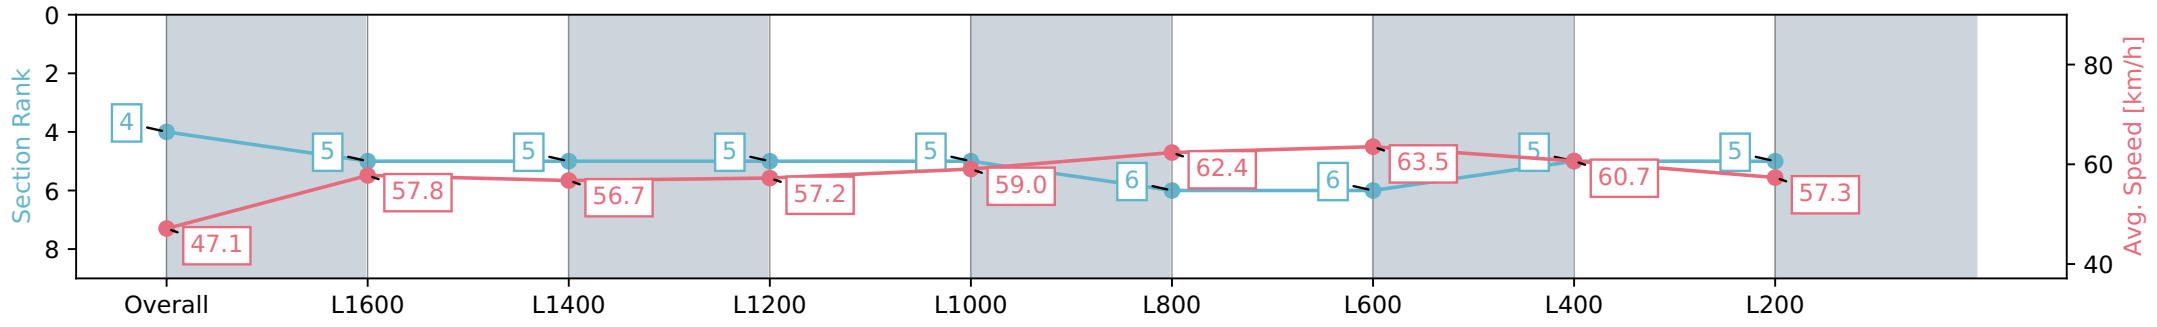

Morphettville SA - Professional

Race 3: SkyCity Handicap - 1800m

27 January 2024 - 1:02PM

Track Rating: Soft 5, Weather: Fine, Rail Position: True

Section	Overall	L1600	L1400	L1200	L1000	L800	L600	L400	L200
Section Times	1:52.70 [4] (0:15.28)	1:37.41 [5] (0:12.47)	1:24.94 [5] (0:12.74)	1:12.20 [5] (0:12.60)	0:59.60 [5] (0:12.19)	0:47.41 [6] (0:11.56)	0:35.84 [6] (0:11.33)	0:24.51 [5] (0:11.87)	0:12.64 [5] (0:12.64)
Average Speed [km/h]	47.1	57.8	56.7	57.2	59.0	62.4	63.5	60.7	57.3
Top Speed [km/h]	59.5	59.7	57.5	57.7	60.8	64.3	64.3	62.2	59.4
Avg. Dist. to Rail [m]	3.7	1.1	1.1	0.7	0.8	0.5	0.1	1.0	4.4
Avg. Stride Freq. [Hz]	2.2	2.4	2.3	2.3	2.3	2.4	2.5	2.4	2.4
Avg. Stride Length [m]	5.8	6.6	6.6	6.7	6.9	6.7	6.7	6.8	6.3

Morphettville SA - Professional

Race 3: SkyCity Handicap - 1800m

27 January 2024 - 1:02PM

Track Rating: Soft 5, Weather: Fine, Rail Position: True

Section	Overall	L1600	L1400	L1200	L1000	L800	L600	L400	L200
Section Times	1:52.73 [5] (0:15.37)	1:37.36 [6] (0:12.41)	1:24.95 [6] (0:12.83)	1:12.12 [6] (0:12.57)	0:59.54 [6] (0:12.03)	0:47.51 [5] (0:11.64)	0:35.87 [5] (0:11.39)	0:24.48 [6] (0:11.83)	0:12.65 [6] (0:12.65)
Average Speed [km/h]	46.9	58.0	56.6	57.8	59.7	62.4	63.6	61.1	57.4
Top Speed [km/h]	59.5	60.8	57.2	58.3	62.0	64.9	65.1	62.5	59.4
Avg. Dist. to Rail [m]	4.3	2.2	2.3	1.9	2.0	1.9	1.8	3.6	6.2
Avg. Stride Freq. [Hz]	2.1	2.2	2.2	2.2	2.2	2.3	2.3	2.3	2.2
Avg. Stride Length [m]	6.2	7.1	7.0	6.9	7.2	7.3	7.5	7.1	7.0