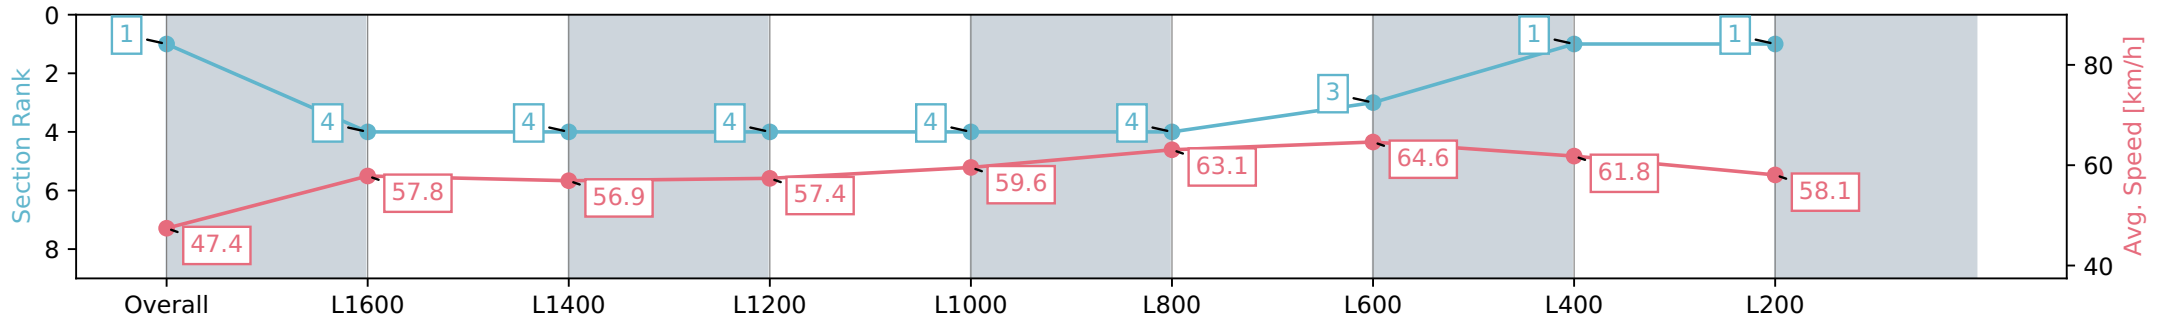

Morphettville SA - Professional

Race 3: SkyCity Handicap - 1800m

27 January 2024 - 1:02PM

Track Rating: Soft 5, Weather: Fine, Rail Position: True

Section	Overall	L1600	L1400	L1200	L1000	L800	L600	L400	L200
Section Times	1:51.90 [1] (0:15.18)	1:36.72 [4] (0:12.44)	1:24.28 [4] (0:12.72)	1:11.56 [4] (0:12.56)	0:58.99 [4] (0:12.09)	0:46.90 [4] (0:11.48)	0:35.42 [3] (0:11.23)	0:24.19 [1] (0:11.70)	0:12.49 [1] (0:12.49)
Average Speed [km/h]	47.4	57.8	56.9	57.4	59.6	63.1	64.6	61.8	58.1
Top Speed [km/h]	59.6	60.0	57.6	58.3	61.2	65.8	65.9	63.7	60.2
Avg. Dist. to Rail [m]	4.9	2.4	1.5	0.6	1.6	1.5	1.9	2.3	3.7
Avg. Stride Freq. [Hz]	2.2	2.3	2.2	2.3	2.3	2.4	2.4	2.4	2.3
Avg. Stride Length [m]	6.1	7.1	7.1	7.1	7.2	7.4	7.4	7.2	7.0