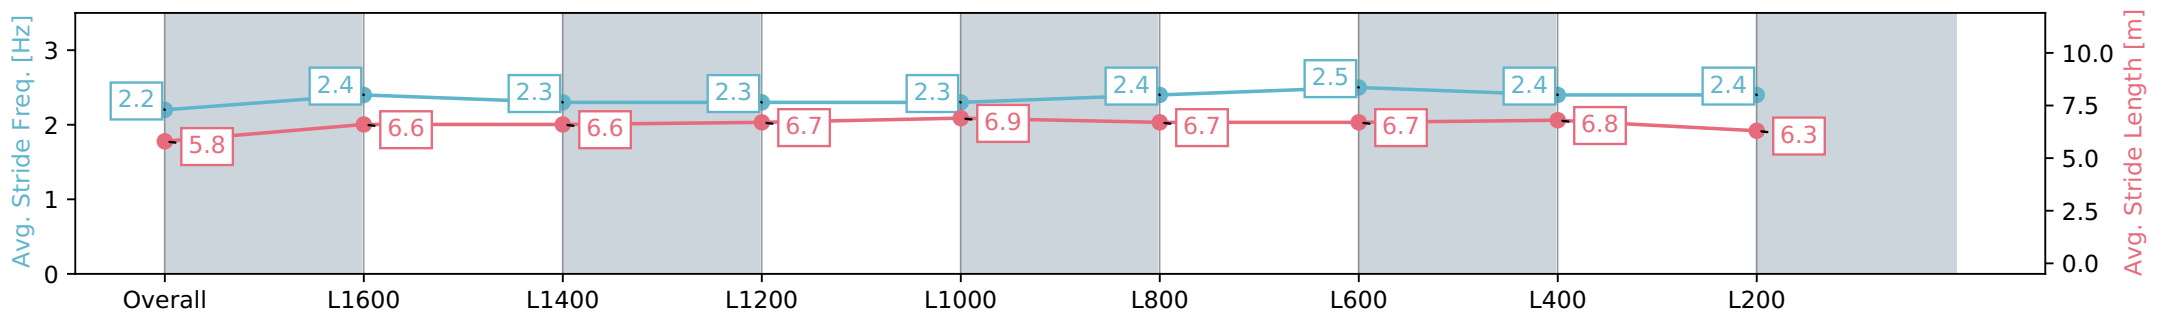

Morphettville SA - Professional

Race 3: SkyCity Handicap - 1800m

27 January 2024 - 1:02PM

Track Rating: Soft 5, Weather: Fine, Rail Position: True

Section	Overall	L1600	L1400	L1200	L1000	L800	L600	L400	L200
Section Times	1:52.70 [4] (0:15.28)	1:37.41 [5] (0:12.47)	1:24.94 [5] (0:12.74)	1:12.20 [5] (0:12.60)	0:59.60 [5] (0:12.19)	0:47.41 [6] (0:11.56)	0:35.84 [6] (0:11.33)	0:24.51 [5] (0:11.87)	0:12.64 [5] (0:12.64)
Average Speed [km/h]	47.1	57.8	56.7	57.2	59.0	62.4	63.5	60.7	57.3
Top Speed [km/h]	59.5	59.7	57.5	57.7	60.8	64.3	64.3	62.2	59.4
Avg. Dist. to Rail [m]	3.7	1.1	1.1	0.7	0.8	0.5	0.1	1.0	4.4
Avg. Stride Freq. [Hz]	2.2	2.4	2.3	2.3	2.3	2.4	2.5	2.4	2.4
Avg. Stride Length [m]	5.8	6.6	6.6	6.7	6.9	6.7	6.7	6.8	6.3

Morphettville SA - Professional

Race 3: SkyCity Handicap - 1800m

27 January 2024 - 1:02PM

Track Rating: Soft 5, Weather: Fine, Rail Position: True

Section	Overall	L1600	L1400	L1200	L1000	L800	L600	L400	L200
Section Times	1:52.73 [5] (0:15.37)	1:37.36 [6] (0:12.41)	1:24.95 [6] (0:12.83)	1:12.12 [6] (0:12.57)	0:59.54 [6] (0:12.03)	0:47.51 [5] (0:11.64)	0:35.87 [5] (0:11.39)	0:24.48 [6] (0:11.83)	0:12.65 [6] (0:12.65)
Average Speed [km/h]	46.9	58.0	56.6	57.8	59.7	62.4	63.6	61.1	57.4
Top Speed [km/h]	59.5	60.8	57.2	58.3	62.0	64.9	65.1	62.5	59.4
Avg. Dist. to Rail [m]	4.3	2.2	2.3	1.9	2.0	1.9	1.8	3.6	6.2
Avg. Stride Freq. [Hz]	2.1	2.2	2.2	2.2	2.2	2.3	2.3	2.3	2.2
Avg. Stride Length [m]	6.2	7.1	7.0	6.9	7.2	7.3	7.5	7.1	7.0