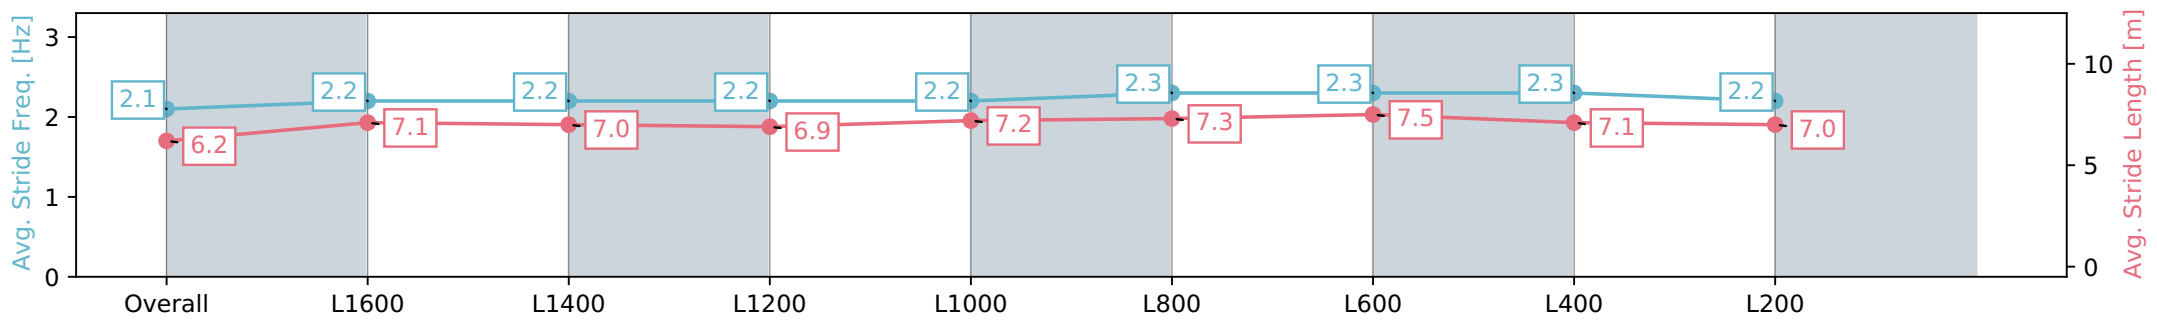

Morphettville SA - Professional

Race 3: SkyCity Handicap - 1800m

27 January 2024 - 1:02PM

Track Rating: Soft 5, Weather: Fine, Rail Position: True

Section	Overall	L1600	L1400	L1200	L1000	L800	L600	L400	L200
Section Times	1:52.73 [5] (0:15.37)	1:37.36 [6] (0:12.41)	1:24.95 [6] (0:12.83)	1:12.12 [6] (0:12.57)	0:59.54 [6] (0:12.03)	0:47.51 [5] (0:11.64)	0:35.87 [5] (0:11.39)	0:24.48 [6] (0:11.83)	0:12.65 [6] (0:12.65)
Average Speed [km/h]	46.9	58.0	56.6	57.8	59.7	62.4	63.6	61.1	57.4
Top Speed [km/h]	59.5	60.8	57.2	58.3	62.0	64.9	65.1	62.5	59.4
Avg. Dist. to Rail [m]	4.3	2.2	2.3	1.9	2.0	1.9	1.8	3.6	6.2
Avg. Stride Freq. [Hz]	2.1	2.2	2.2	2.2	2.2	2.3	2.3	2.3	2.2
Avg. Stride Length [m]	6.2	7.1	7.0	6.9	7.2	7.3	7.5	7.1	7.0

Morphettville SA - Professional

Race 3: SkyCity Handicap - 1800m

27 January 2024 - 1:02PM

Track Rating: Soft 5, Weather: Fine, Rail Position: True

Section	Overall	L1600	L1400	L1200	L1000	L800	L600	L400	L200
Section Times	1:52.77 [6] (0:14.74)	1:38.03 [1] (0:12.45)	1:25.57 [1] (0:12.64)	1:12.94 [1] (0:12.62)	1:00.32 [1] (0:12.11)	0:48.21 [1] (0:11.66)	0:36.55 [1] (0:11.56)	0:24.98 [3] (0:12.10)	0:12.88 [3] (0:12.88)
Average Speed [km/h]	48.9	57.9	56.8	57.0	59.5	62.0	62.4	59.6	56.3
Top Speed [km/h]	59.8	59.4	57.6	58.4	60.2	64.0	64.0	61.0	58.0
Avg. Dist. to Rail [m]	1.8	0.1	0.3	0.3	0.9	0.8	0.8	0.9	2.8
Avg. Stride Freq. [Hz]	2.2	2.2	2.1	2.1	2.2	2.2	2.3	2.2	2.2
Avg. Stride Length [m]	6.2	7.5	7.4	7.4	7.4	7.4	7.5	7.4	7.0