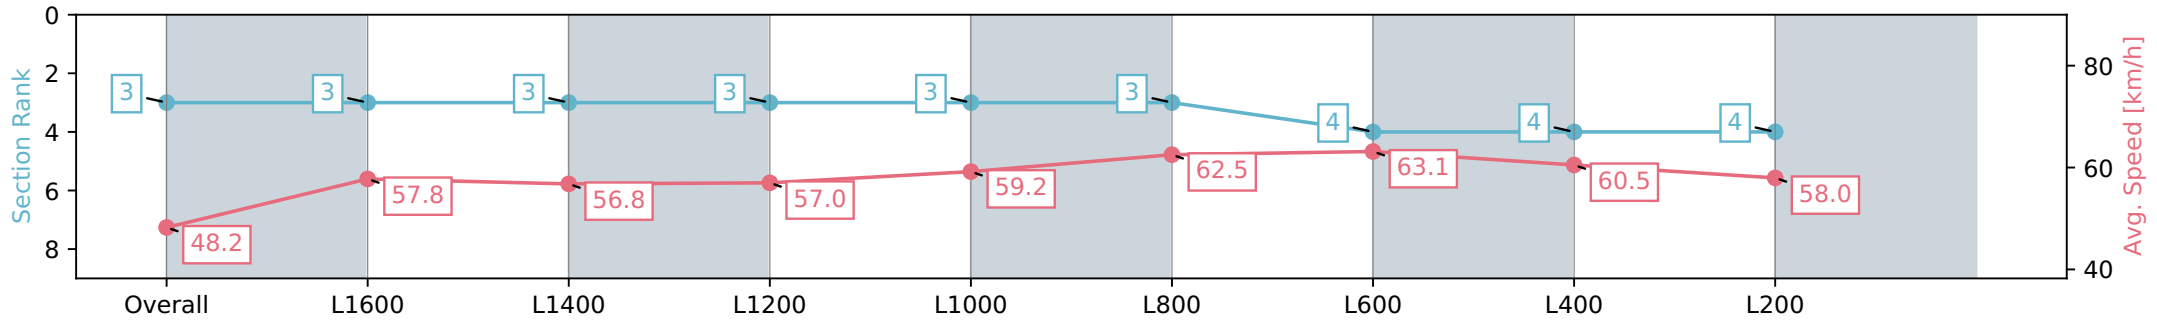

Morphettville SA - Professional

Race 3: SkyCity Handicap - 1800m

27 January 2024 - 1:02PM

Track Rating: Soft 5, Weather: Fine, Rail Position: True

Section	Overall	L1600	L1400	L1200	L1000	L800	L600	L400	L200
Section Times	1:52.45 [3] (0:14.94)	1:37.51 [3] (0:12.46)	1:25.05 [3] (0:12.74)	1:12.31 [3] (0:12.66)	0:59.65 [3] (0:12.18)	0:47.47 [3] (0:11.54)	0:35.93 [4] (0:11.49)	0:24.44 [4] (0:11.95)	0:12.49 [4] (0:12.49)
Average Speed [km/h]	48.2	57.8	56.8	57.0	59.2	62.5	63.1	60.5	58.0
Top Speed [km/h]	60.3	59.2	57.5	57.4	60.4	64.7	64.8	61.5	59.5
Avg. Dist. to Rail [m]	1.6	1.5	1.3	0.7	0.9	1.1	1.6	2.6	5.7
Avg. Stride Freq. [Hz]	2.1	2.2	2.2	2.2	2.2	2.3	2.3	2.3	2.3
Avg. Stride Length [m]	6.3	7.1	7.2	7.3	7.5	7.4	7.3	7.0	6.7

Morphettville SA - Professional

Race 3: SkyCity Handicap - 1800m

27 January 2024 - 1:02PM

Track Rating: Soft 5, Weather: Fine, Rail Position: True

Section	Overall	L1600	L1400	L1200	L1000	L800	L600	L400	L200
Section Times	1:52.70 [4] (0:15.28)	1:37.41 [5] (0:12.47)	1:24.94 [5] (0:12.74)	1:12.20 [5] (0:12.60)	0:59.60 [5] (0:12.19)	0:47.41 [6] (0:11.56)	0:35.84 [6] (0:11.33)	0:24.51 [5] (0:11.87)	0:12.64 [5] (0:12.64)
Average Speed [km/h]	47.1	57.8	56.7	57.2	59.0	62.4	63.5	60.7	57.3
Top Speed [km/h]	59.5	59.7	57.5	57.7	60.8	64.3	64.3	62.2	59.4
Avg. Dist. to Rail [m]	3.7	1.1	1.1	0.7	0.8	0.5	0.1	1.0	4.4
Avg. Stride Freq. [Hz]	2.2	2.4	2.3	2.3	2.3	2.4	2.5	2.4	2.4
Avg. Stride Length [m]	5.8	6.6	6.6	6.7	6.9	6.7	6.7	6.8	6.3