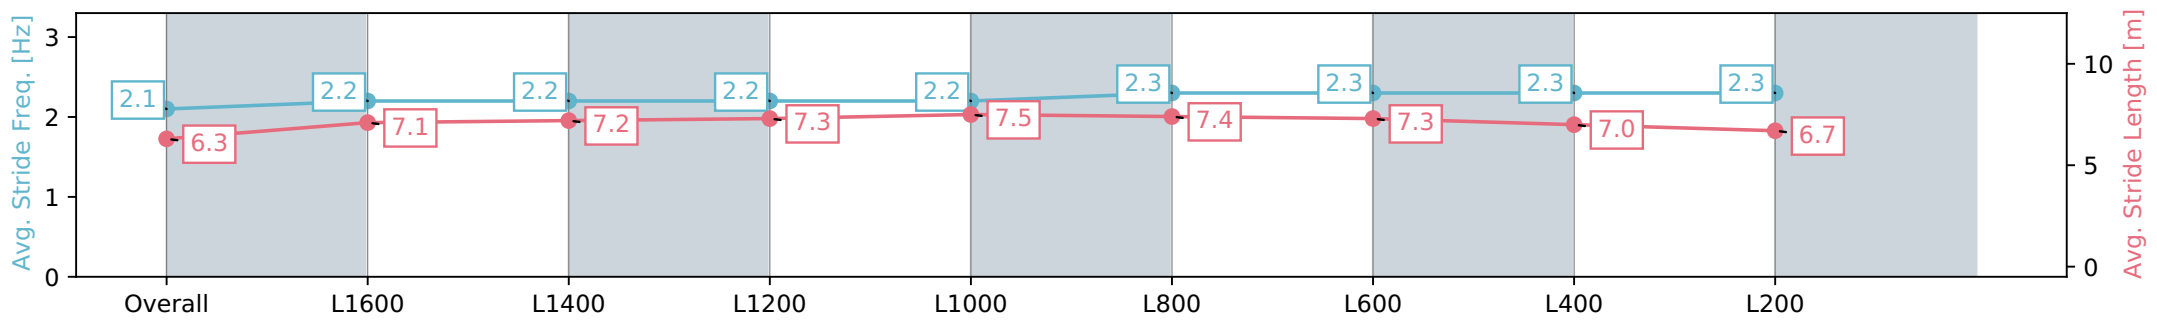

Morphettville SA - Professional

Race 3: SkyCity Handicap - 1800m

27 January 2024 - 1:02PM

Track Rating: Soft 5, Weather: Fine, Rail Position: True

Section	Overall	L1600	L1400	L1200	L1000	L800	L600	L400	L200
Section Times	1:52.45 [3] (0:14.94)	1:37.51 [3] (0:12.46)	1:25.05 [3] (0:12.74)	1:12.31 [3] (0:12.66)	0:59.65 [3] (0:12.18)	0:47.47 [3] (0:11.54)	0:35.93 [4] (0:11.49)	0:24.44 [4] (0:11.95)	0:12.49 [4] (0:12.49)
Average Speed [km/h]	48.2	57.8	56.8	57.0	59.2	62.5	63.1	60.5	58.0
Top Speed [km/h]	60.3	59.2	57.5	57.4	60.4	64.7	64.8	61.5	59.5
Avg. Dist. to Rail [m]	1.6	1.5	1.3	0.7	0.9	1.1	1.6	2.6	5.7
Avg. Stride Freq. [Hz]	2.1	2.2	2.2	2.2	2.2	2.3	2.3	2.3	2.3
Avg. Stride Length [m]	6.3	7.1	7.2	7.3	7.5	7.4	7.3	7.0	6.7