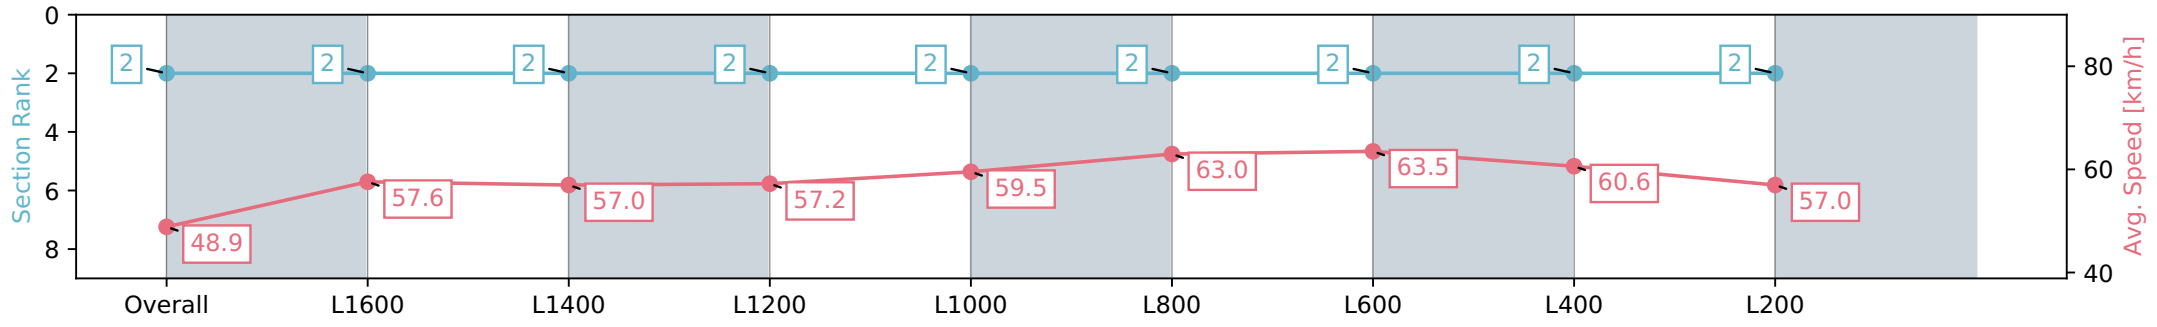

Morphettville SA - Professional

Race 3: SkyCity Handicap - 1800m

27 January 2024 - 1:02PM

Track Rating: Soft 5, Weather: Fine, Rail Position: True

Section	Overall	L1600	L1400	L1200	L1000	L800	L600	L400	L200
Section Times	1:52.38 [2] (0:14.75)	1:37.63 [2] (0:12.48)	1:25.15 [2] (0:12.76)	1:12.39 [2] (0:12.68)	0:59.71 [2] (0:12.10)	0:47.61 [2] (0:11.52)	0:36.09 [2] (0:11.45)	0:24.64 [2] (0:11.92)	0:12.72 [2] (0:12.72)
Average Speed [km/h]	48.9	57.6	57.0	57.2	59.5	63.0	63.5	60.6	57.0
Top Speed [km/h]	59.6	59.1	57.6	57.8	60.6	64.9	65.0	62.0	58.9
Avg. Dist. to Rail [m]	4.4	2.8	2.5	1.9	2.1	1.9	2.0	1.8	2.7
Avg. Stride Freq. [Hz]	2.2	2.2	2.2	2.2	2.2	2.3	2.3	2.3	2.2
Avg. Stride Length [m]	6.1	6.9	7.0	7.0	7.3	7.3	7.3	7.1	6.8