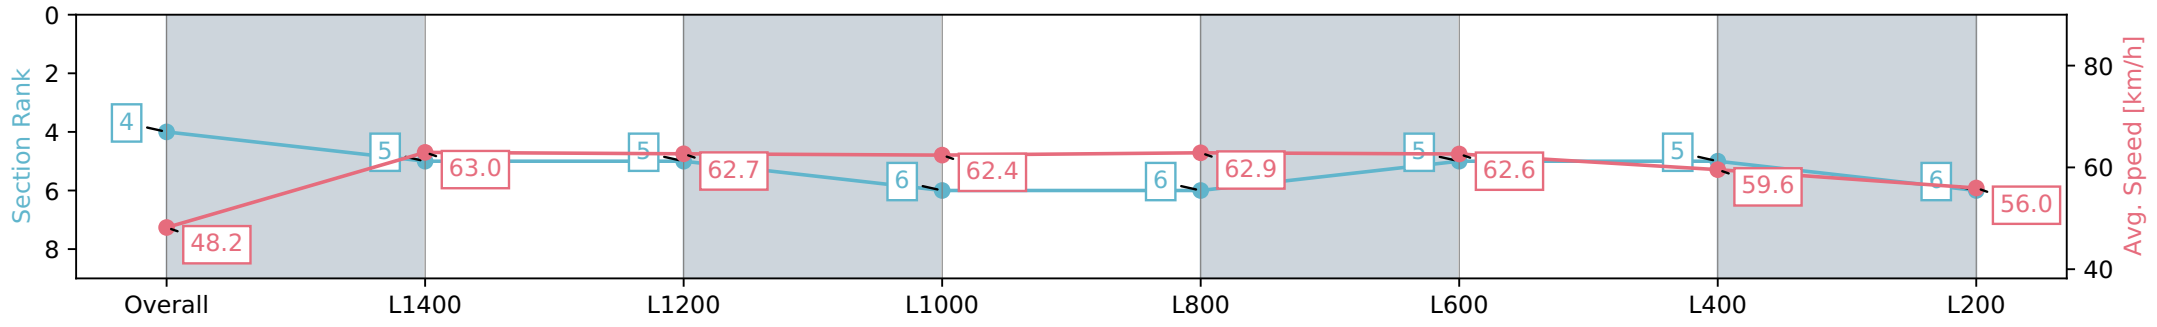

Report Created: Sat 27 January 2024 13:16:52 GMT+11 (Note: Timing is based on positional data)

- [] Ranking at each section and finish
- :-:- No data available at this section
- NA No data available

Horse/Jockey Name	AITCH D'AMICO
Finish Rank	4
Fastest Section Time (Section)	0:11.47 (L600)
Top Speed [km/h] (Section)	64.5 (L1200)
Race State	Finished

Morphettville SA - Professional
 Race 2: Fleurieu Milk Company Handicap - 1600m
 27 January 2024 - 12:27PM
 Track Rating: Soft 5, Weather: Fine, Rail Position: True

Section	Overall	L1400	L1200	L1000	L800	L600	L400	L200
Section Times	1:37.54 [4] (0:14.96)	1:22.57 [5] (0:11.50)	1:11.08 [5] (0:11.54)	0:59.54 [6] (0:11.54)	0:48.00 [6] (0:11.48)	0:36.52 [5] (0:11.47)	0:25.05 [5] (0:12.11)	0:12.94 [6] (0:12.94)
Average Speed [km/h]	48.2	63.0	62.7	62.4	62.9	62.6	59.6	56.0
Top Speed [km/h]	63.5	64.2	64.5	63.4	64.0	63.7	62.3	57.4
Avg. Dist. to Rail [m]	4.0	1.6	1.3	1.9	1.2	0.3	2.1	4.3
Avg. Stride Freq. [Hz]	2.3	2.4	2.4	2.3	2.3	2.3	2.3	2.3
Avg. Stride Length [m]	5.8	7.4	7.4	7.5	7.5	7.4	7.1	6.8