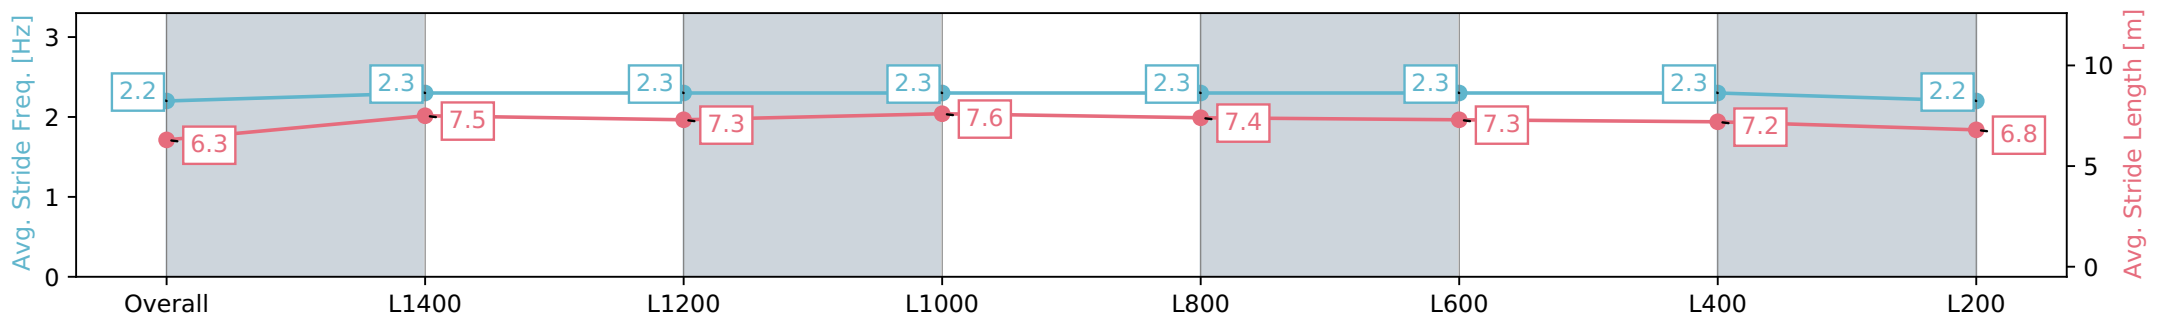

Morphettville SA - Professional
 Race 2: Fleurieu Milk Company Handicap - 1600m
 27 January 2024 - 12:27PM
 Track Rating: Soft 5, Weather: Fine, Rail Position: True

Section	Overall	L1400	L1200	L1000	L800	L600	L400	L200
Section Times	1:37.38 [3] (0:14.10)	1:23.28 [1] (0:11.45)	1:11.83 [1] (0:11.59)	1:00.24 [1] (0:11.53)	0:48.71 [1] (0:11.56)	0:37.14 [1] (0:11.61)	0:25.53 [1] (0:12.21)	0:13.32 [1] (0:13.32)
Average Speed [km/h]	51.1	63.1	62.3	62.4	62.4	62.0	59.0	54.3
Top Speed [km/h]	63.6	63.6	62.7	62.9	63.4	63.1	60.8	57.1
Avg. Dist. to Rail [m]	3.3	1.0	0.8	1.1	0.6	0.4	0.5	0.5
Avg. Stride Freq. [Hz]	2.2	2.3	2.3	2.3	2.3	2.3	2.3	2.2
Avg. Stride Length [m]	6.3	7.5	7.3	7.6	7.4	7.3	7.2	6.8