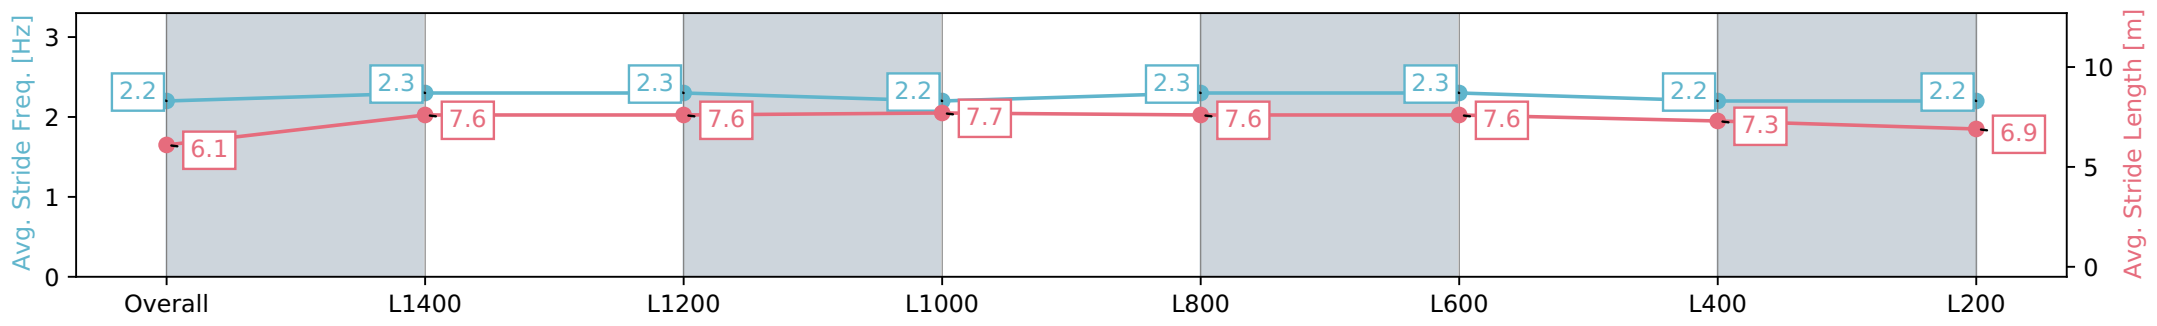

Morphettville SA - Professional
 Race 2: Fleurieu Milk Company Handicap - 1600m
 27 January 2024 - 12:27PM
 Track Rating: Soft 5, Weather: Fine, Rail Position: True

Section	Overall	L1400	L1200	L1000	L800	L600	L400	L200
Section Times	1:37.61 [5] (0:15.09)	1:22.52 [6] (0:11.42)	1:11.10 [6] (0:11.47)	0:59.63 [5] (0:11.54)	0:48.09 [5] (0:11.52)	0:36.56 [6] (0:11.46)	0:25.11 [6] (0:12.10)	0:13.01 [5] (0:13.01)
Average Speed [km/h]	47.8	63.4	63.1	62.4	62.6	62.8	59.5	55.7
Top Speed [km/h]	64.0	63.9	63.6	63.0	63.3	64.2	62.2	58.3
Avg. Dist. to Rail [m]	3.9	1.9	1.2	1.4	0.9	0.3	2.0	3.8
Avg. Stride Freq. [Hz]	2.2	2.4	2.4	2.3	2.3	2.4	2.3	2.3
Avg. Stride Length [m]	5.9	7.3	7.3	7.4	7.4	7.4	7.1	6.7

Report Created: Sat 27 January 2024 13:16:58 GMT+11 (Note: Timing is based on positional data)

- [] Ranking at each section and finish
- :-:- No data available at this section
- NA No data available

Horse/Jockey Name	EUREKA'S VICTORY
Finish Rank	6
Fastest Section Time (Section)	0:11.48 (L1400)
Top Speed [km/h] (Section)	63.7 (L1400)
Race State	Finished

Morphettville SA - Professional
 Race 2: Fleurieu Milk Company Handicap - 1600m
 27 January 2024 - 12:27PM
 Track Rating: Soft 5, Weather: Fine, Rail Position: True

Section	Overall	L1400	L1200	L1000	L800	L600	L400	L200
Section Times	1:37.75 [6] (0:14.37)	1:23.38 [3] (0:11.48)	1:11.90 [3] (0:11.61)	1:00.28 [3] (0:11.54)	0:48.75 [3] (0:11.56)	0:37.18 [3] (0:11.73)	0:25.45 [3] (0:12.19)	0:13.26 [4] (0:13.26)
Average Speed [km/h]	50.2	63.0	62.2	62.4	62.3	61.7	59.0	54.7
Top Speed [km/h]	63.4	63.7	63.3	62.8	63.0	62.2	60.6	56.9
Avg. Dist. to Rail [m]	3.8	1.4	0.8	1.1	0.7	0.8	0.6	0.9
Avg. Stride Freq. [Hz]	2.2	2.3	2.3	2.2	2.3	2.3	2.2	2.2
Avg. Stride Length [m]	6.1	7.6	7.6	7.7	7.6	7.6	7.3	6.9