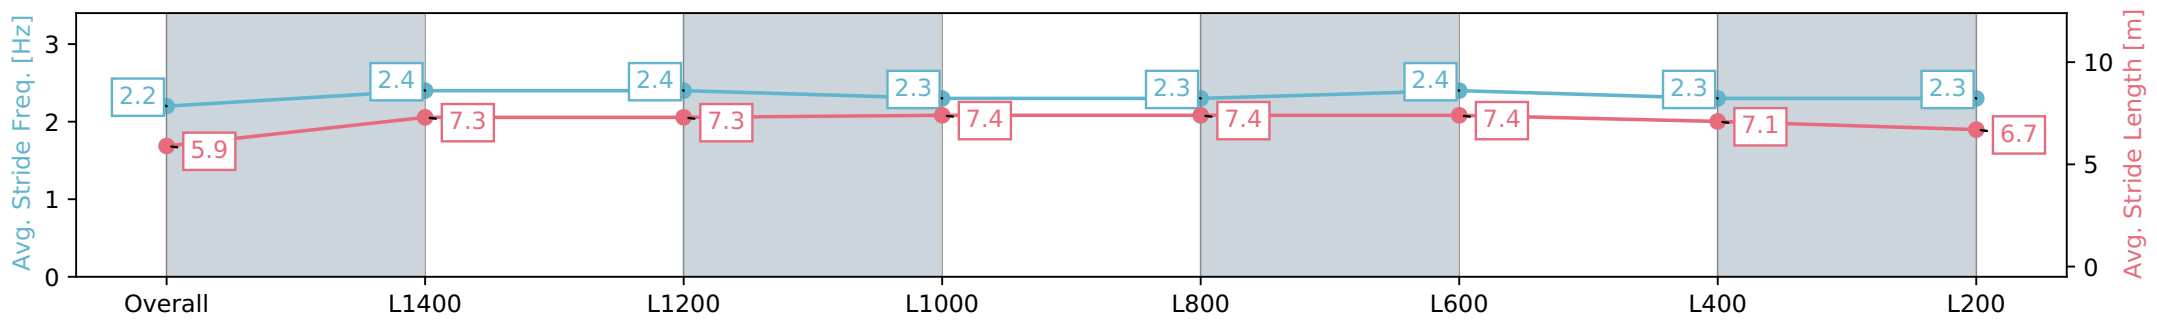

Morphettville SA - Professional
 Race 2: Fleurieu Milk Company Handicap - 1600m
 27 January 2024 - 12:27PM
 Track Rating: Soft 5, Weather: Fine, Rail Position: True

Section	Overall	L1400	L1200	L1000	L800	L600	L400	L200
Section Times	1:37.54 [4] (0:14.96)	1:22.57 [5] (0:11.50)	1:11.08 [5] (0:11.54)	0:59.54 [6] (0:11.54)	0:48.00 [6] (0:11.48)	0:36.52 [5] (0:11.47)	0:25.05 [5] (0:12.11)	0:12.94 [6] (0:12.94)
Average Speed [km/h]	48.2	63.0	62.7	62.4	62.9	62.6	59.6	56.0
Top Speed [km/h]	63.5	64.2	64.5	63.4	64.0	63.7	62.3	57.4
Avg. Dist. to Rail [m]	4.0	1.6	1.3	1.9	1.2	0.3	2.1	4.3
Avg. Stride Freq. [Hz]	2.3	2.4	2.4	2.3	2.3	2.3	2.3	2.3
Avg. Stride Length [m]	5.8	7.4	7.4	7.5	7.5	7.4	7.1	6.8

Report Created: Sat 27 January 2024 13:16:55 GMT+11 (Note: Timing is based on positional data)

- [] Ranking at each section and finish
- :-:- No data available at this section
- NA No data available

Horse/Jockey Name	CHARM SLINGA
Finish Rank	5
Fastest Section Time (Section)	0:11.42 (L1400)
Top Speed [km/h] (Section)	64.2 (L600)
Race State	Finished

Morphettville SA - Professional
 Race 2: Fleurieu Milk Company Handicap - 1600m
 27 January 2024 - 12:27PM
 Track Rating: Soft 5, Weather: Fine, Rail Position: True

Section	Overall	L1400	L1200	L1000	L800	L600	L400	L200
Section Times	1:37.61 [5] (0:15.09)	1:22.52 [6] (0:11.42)	1:11.10 [6] (0:11.47)	0:59.63 [5] (0:11.54)	0:48.09 [5] (0:11.52)	0:36.56 [6] (0:11.46)	0:25.11 [6] (0:12.10)	0:13.01 [5] (0:13.01)
Average Speed [km/h]	47.8	63.4	63.1	62.4	62.6	62.8	59.5	55.7
Top Speed [km/h]	64.0	63.9	63.6	63.0	63.3	64.2	62.2	58.3
Avg. Dist. to Rail [m]	3.9	1.9	1.2	1.4	0.9	0.3	2.0	3.8
Avg. Stride Freq. [Hz]	2.2	2.4	2.4	2.3	2.3	2.4	2.3	2.3
Avg. Stride Length [m]	5.9	7.3	7.3	7.4	7.4	7.4	7.1	6.7