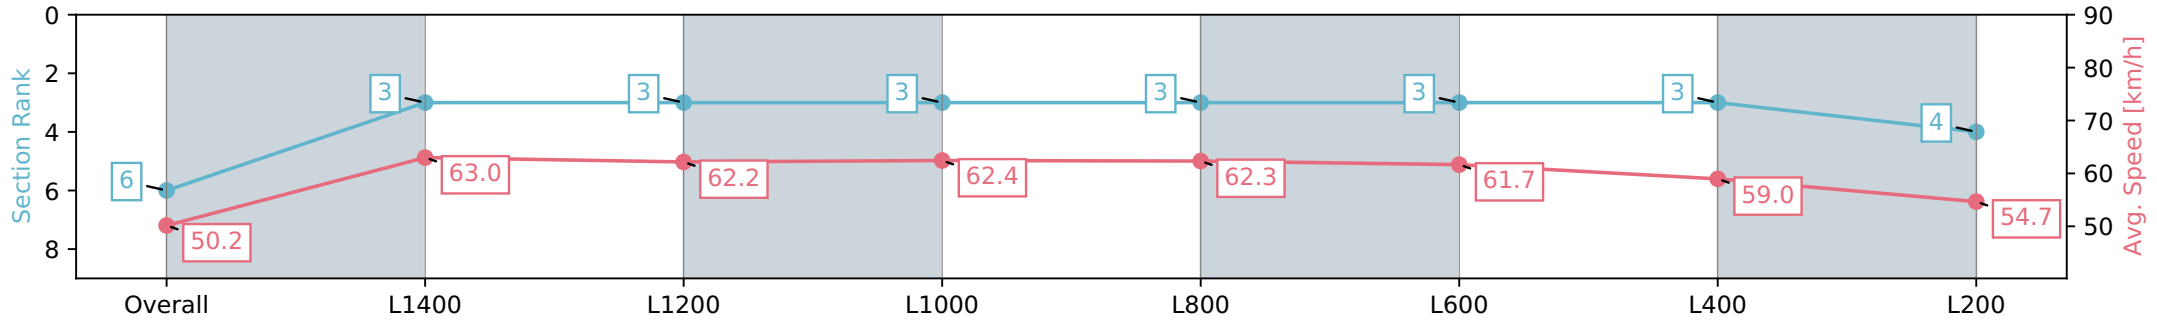

Morphettville SA - Professional
 Race 2: Fleurieu Milk Company Handicap - 1600m
 27 January 2024 - 12:27PM
 Track Rating: Soft 5, Weather: Fine, Rail Position: True

Section	Overall	L1400	L1200	L1000	L800	L600	L400	L200
Section Times	1:37.61 [5] (0:15.09)	1:22.52 [6] (0:11.42)	1:11.10 [6] (0:11.47)	0:59.63 [5] (0:11.54)	0:48.09 [5] (0:11.52)	0:36.56 [6] (0:11.46)	0:25.11 [6] (0:12.10)	0:13.01 [5] (0:13.01)
Average Speed [km/h]	47.8	63.4	63.1	62.4	62.6	62.8	59.5	55.7
Top Speed [km/h]	64.0	63.9	63.6	63.0	63.3	64.2	62.2	58.3
Avg. Dist. to Rail [m]	3.9	1.9	1.2	1.4	0.9	0.3	2.0	3.8
Avg. Stride Freq. [Hz]	2.2	2.4	2.4	2.3	2.3	2.4	2.3	2.3
Avg. Stride Length [m]	5.9	7.3	7.3	7.4	7.4	7.4	7.1	6.7

Report Created: Sat 27 January 2024 13:16:58 GMT+11 (Note: Timing is based on positional data)

- [] Ranking at each section and finish
- :-:- No data available at this section
- NA No data available

Horse/Jockey Name	EUREKA'S VICTORY
Finish Rank	6
Fastest Section Time (Section)	0:11.48 (L1400)
Top Speed [km/h] (Section)	63.7 (L1400)
Race State	Finished

Morphettville SA - Professional
 Race 2: Fleurieu Milk Company Handicap - 1600m
 27 January 2024 - 12:27PM
 Track Rating: Soft 5, Weather: Fine, Rail Position: True

Section	Overall	L1400	L1200	L1000	L800	L600	L400	L200
Section Times	1:37.75 [6] (0:14.37)	1:23.38 [3] (0:11.48)	1:11.90 [3] (0:11.61)	1:00.28 [3] (0:11.54)	0:48.75 [3] (0:11.56)	0:37.18 [3] (0:11.73)	0:25.45 [3] (0:12.19)	0:13.26 [4] (0:13.26)
Average Speed [km/h]	50.2	63.0	62.2	62.4	62.3	61.7	59.0	54.7
Top Speed [km/h]	63.4	63.7	63.3	62.8	63.0	62.2	60.6	56.9
Avg. Dist. to Rail [m]	3.8	1.4	0.8	1.1	0.7	0.8	0.6	0.9
Avg. Stride Freq. [Hz]	2.2	2.3	2.3	2.2	2.3	2.3	2.2	2.2
Avg. Stride Length [m]	6.1	7.6	7.6	7.7	7.6	7.6	7.3	6.9