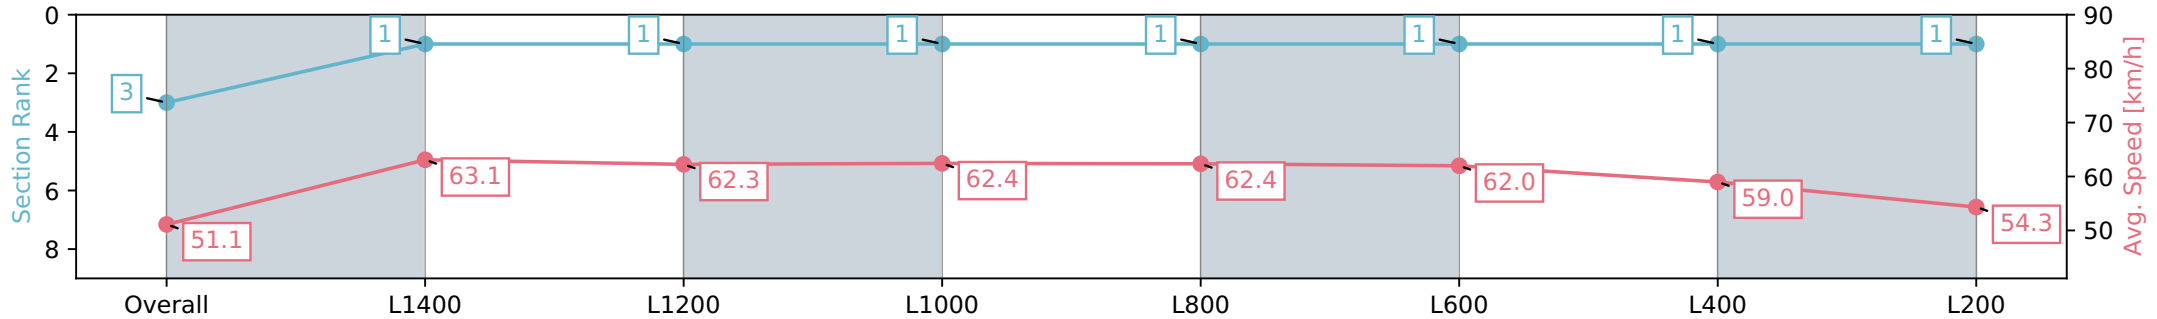

Morphettville SA - Professional
 Race 2: Fleurieu Milk Company Handicap - 1600m
 27 January 2024 - 12:27PM
 Track Rating: Soft 5, Weather: Fine, Rail Position: True

Section	Overall	L1400	L1200	L1000	L800	L600	L400	L200
Section Times	1:37.38 [3] (0:14.10)	1:23.28 [1] (0:11.45)	1:11.83 [1] (0:11.59)	1:00.24 [1] (0:11.53)	0:48.71 [1] (0:11.56)	0:37.14 [1] (0:11.61)	0:25.53 [1] (0:12.21)	0:13.32 [1] (0:13.32)
Average Speed [km/h]	51.1	63.1	62.3	62.4	62.4	62.0	59.0	54.3
Top Speed [km/h]	63.6	63.6	62.7	62.9	63.4	63.1	60.8	57.1
Avg. Dist. to Rail [m]	3.3	1.0	0.8	1.1	0.6	0.4	0.5	0.5
Avg. Stride Freq. [Hz]	2.2	2.3	2.3	2.3	2.3	2.3	2.3	2.2
Avg. Stride Length [m]	6.3	7.5	7.3	7.6	7.4	7.3	7.2	6.8