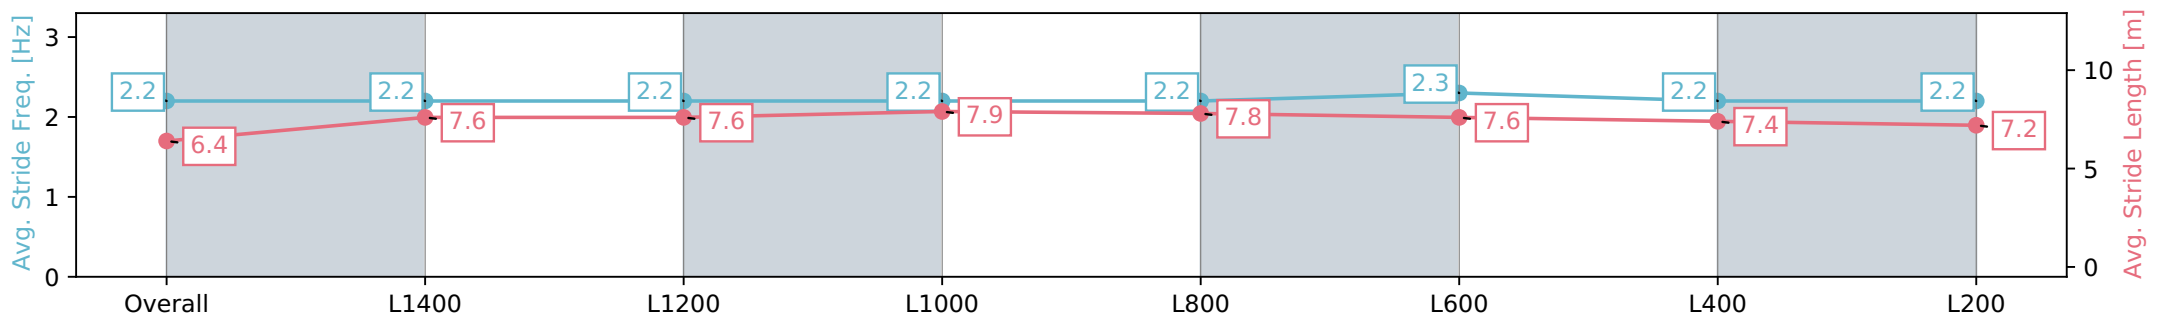

Morphettville SA - Professional
 Race 2: Fleurieu Milk Company Handicap - 1600m
 27 January 2024 - 12:27PM
 Track Rating: Soft 5, Weather: Fine, Rail Position: True

Section	Overall	L1400	L1200	L1000	L800	L600	L400	L200
Section Times	1:37.28 [2] (0:14.11)	1:23.18 [2] (0:11.52)	1:11.66 [2] (0:11.70)	0:59.96 [2] (0:11.56)	0:48.40 [2] (0:11.56)	0:36.84 [2] (0:11.69)	0:25.15 [2] (0:12.21)	0:12.94 [2] (0:12.94)
Average Speed [km/h]	50.9	63.1	62.0	62.3	62.6	61.8	59.0	56.0
Top Speed [km/h]	62.9	63.5	63.0	63.1	63.2	62.7	60.2	58.3
Avg. Dist. to Rail [m]	6.5	2.4	2.0	2.4	1.9	0.7	1.5	2.4
Avg. Stride Freq. [Hz]	2.2	2.2	2.2	2.2	2.2	2.3	2.2	2.2
Avg. Stride Length [m]	6.4	7.6	7.6	7.9	7.8	7.6	7.4	7.2