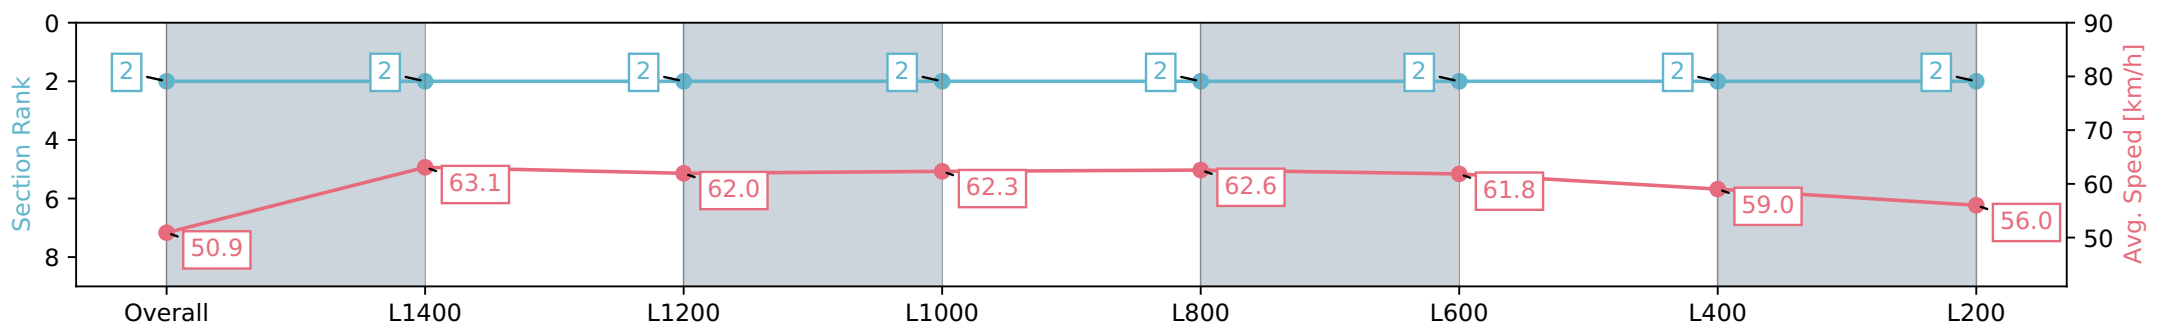

Morphettville SA - Professional
 Race 2: Fleurieu Milk Company Handicap - 1600m
 27 January 2024 - 12:27PM
 Track Rating: Soft 5, Weather: Fine, Rail Position: True

Section	Overall	L1400	L1200	L1000	L800	L600	L400	L200
Section Times	1:37.28 [2] (0:14.11)	1:23.18 [2] (0:11.52)	1:11.66 [2] (0:11.70)	0:59.96 [2] (0:11.56)	0:48.40 [2] (0:11.56)	0:36.84 [2] (0:11.69)	0:25.15 [2] (0:12.21)	0:12.94 [2] (0:12.94)
Average Speed [km/h]	50.9	63.1	62.0	62.3	62.6	61.8	59.0	56.0
Top Speed [km/h]	62.9	63.5	63.0	63.1	63.2	62.7	60.2	58.3
Avg. Dist. to Rail [m]	6.5	2.4	2.0	2.4	1.9	0.7	1.5	2.4
Avg. Stride Freq. [Hz]	2.2	2.2	2.2	2.2	2.2	2.3	2.2	2.2
Avg. Stride Length [m]	6.4	7.6	7.6	7.9	7.8	7.6	7.4	7.2