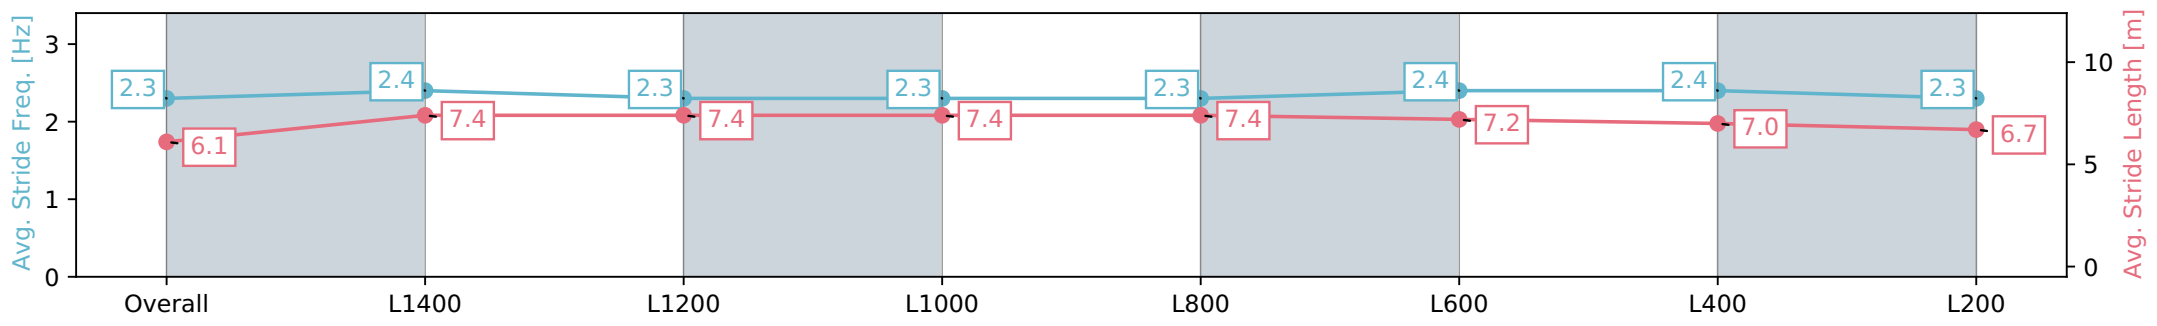

Scratched: Second To Nun (#3)

- [] Position in running at each section and finish
Saddle cloth number
-:-:- No data available at this section
NA No data available

Horse/Jockey Name	MAGNETIC EDGE
Finish Rank	1
Fastest Section Time (Section)	0:11.46 (L1400)
Top Speed [km/h] (Section)	64.1 (L1200)
Race State	Finished

Morphettville SA - Professional
 Race 2: Fleurieu Milk Company Handicap - 1600m
 27 January 2024 - 12:27PM
 Track Rating: Soft 5, Weather: Fine, Rail Position: True

Section	Overall	L1400	L1200	L1000	L800	L600	L400	L200
Section Times	1:37.26 [1] (0:14.50)	1:22.76 [4] (0:11.46)	1:11.30 [4] (0:11.56)	0:59.74 [4] (0:11.56)	0:48.18 [4] (0:11.51)	0:36.67 [4] (0:11.72)	0:24.95 [4] (0:12.05)	0:12.90 [3] (0:12.90)
Average Speed [km/h]	49.7	63.1	62.5	62.3	62.8	61.8	59.8	56.3
Top Speed [km/h]	62.8	63.9	64.1	62.8	63.4	63.3	61.3	58.7
Avg. Dist. to Rail [m]	4.5	1.6	1.1	1.8	1.5	1.2	2.5	3.7
Avg. Stride Freq. [Hz]	2.3	2.4	2.3	2.3	2.3	2.4	2.4	2.3
Avg. Stride Length [m]	6.1	7.4	7.4	7.4	7.4	7.2	7.0	6.7