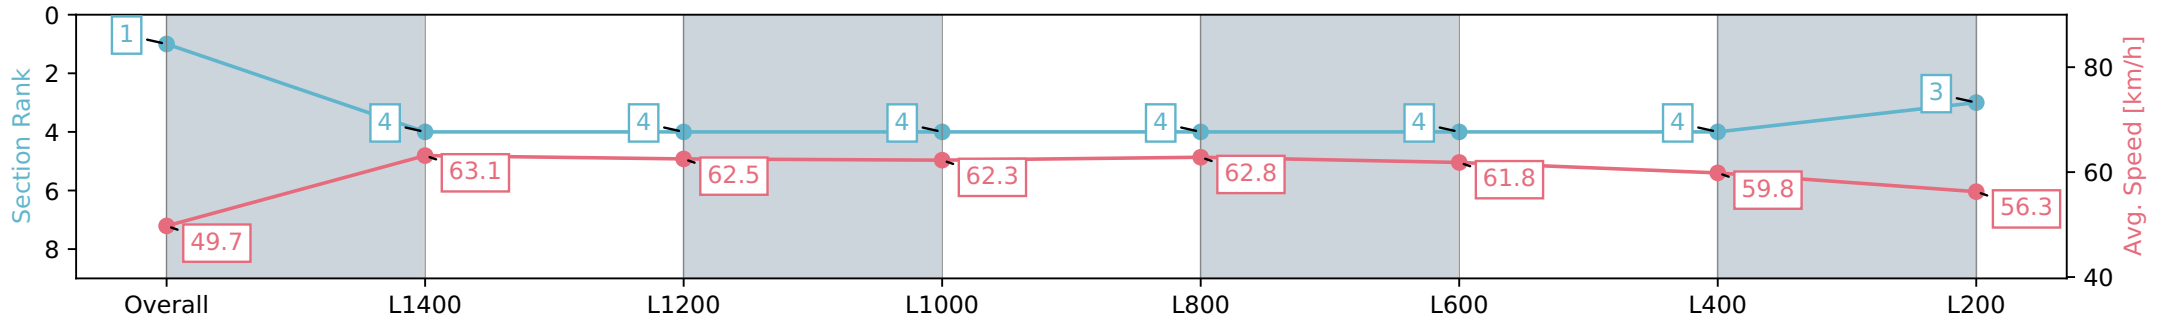

Morphettville SA - Professional
 Race 2: Fleurieu Milk Company Handicap - 1600m
 27 January 2024 - 12:27PM
 Track Rating: Soft 5, Weather: Fine, Rail Position: True

Section	Overall	L1400	L1200	L1000	L800	L600	L400	L200
Section Times	1:37.26 [1] (0:14.50)	1:22.76 [4] (0:11.46)	1:11.30 [4] (0:11.56)	0:59.74 [4] (0:11.56)	0:48.18 [4] (0:11.51)	0:36.67 [4] (0:11.72)	0:24.95 [4] (0:12.05)	0:12.90 [3] (0:12.90)
Average Speed [km/h]	49.7	63.1	62.5	62.3	62.8	61.8	59.8	56.3
Top Speed [km/h]	62.8	63.9	64.1	62.8	63.4	63.3	61.3	58.7
Avg. Dist. to Rail [m]	4.5	1.6	1.1	1.8	1.5	1.2	2.5	3.7
Avg. Stride Freq. [Hz]	2.3	2.4	2.3	2.3	2.3	2.4	2.4	2.3
Avg. Stride Length [m]	6.1	7.4	7.4	7.4	7.4	7.2	7.0	6.7