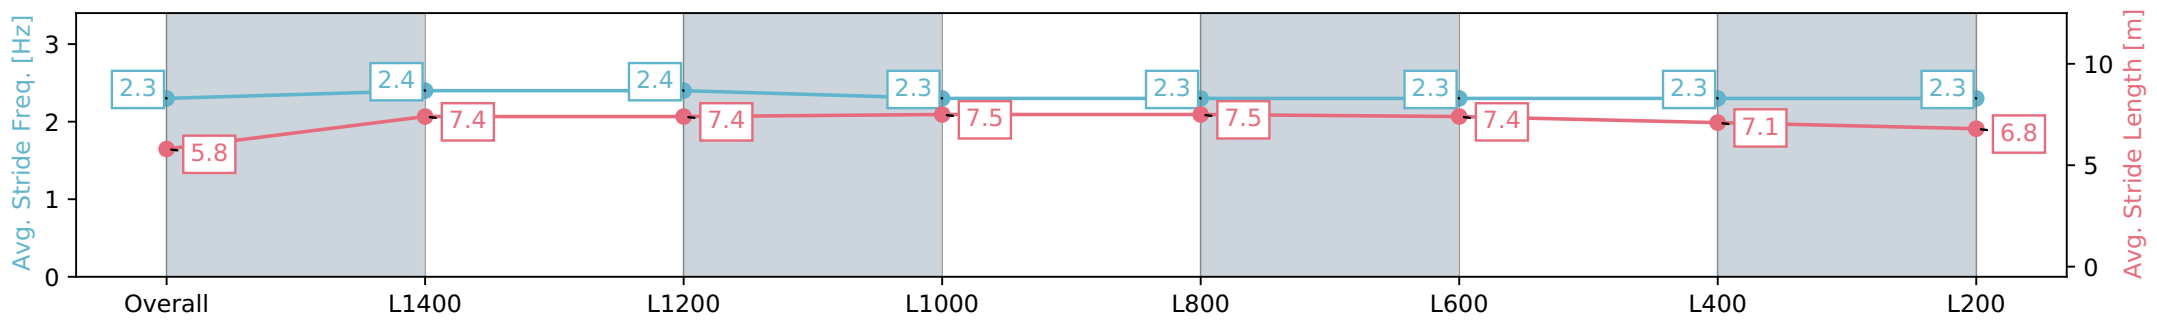

Report Created: Sat 27 January 2024 13:16:52 GMT+11 (Note: Timing is based on positional data)

- [] Ranking at each section and finish
- :-:- No data available at this section
- NA No data available

Horse/Jockey Name	AITCH D'AMICO
Finish Rank	4
Fastest Section Time (Section)	0:11.47 (L600)
Top Speed [km/h] (Section)	64.5 (L1200)
Race State	Finished

Morphettville SA - Professional
 Race 2: Fleurieu Milk Company Handicap - 1600m
 27 January 2024 - 12:27PM
 Track Rating: Soft 5, Weather: Fine, Rail Position: True

Section	Overall	L1400	L1200	L1000	L800	L600	L400	L200
Section Times	1:37.54 [4] (0:14.96)	1:22.57 [5] (0:11.50)	1:11.08 [5] (0:11.54)	0:59.54 [6] (0:11.54)	0:48.00 [6] (0:11.48)	0:36.52 [5] (0:11.47)	0:25.05 [5] (0:12.11)	0:12.94 [6] (0:12.94)
Average Speed [km/h]	48.2	63.0	62.7	62.4	62.9	62.6	59.6	56.0
Top Speed [km/h]	63.5	64.2	64.5	63.4	64.0	63.7	62.3	57.4
Avg. Dist. to Rail [m]	4.0	1.6	1.3	1.9	1.2	0.3	2.1	4.3
Avg. Stride Freq. [Hz]	2.3	2.4	2.4	2.3	2.3	2.3	2.3	2.3
Avg. Stride Length [m]	5.8	7.4	7.4	7.5	7.5	7.4	7.1	6.8