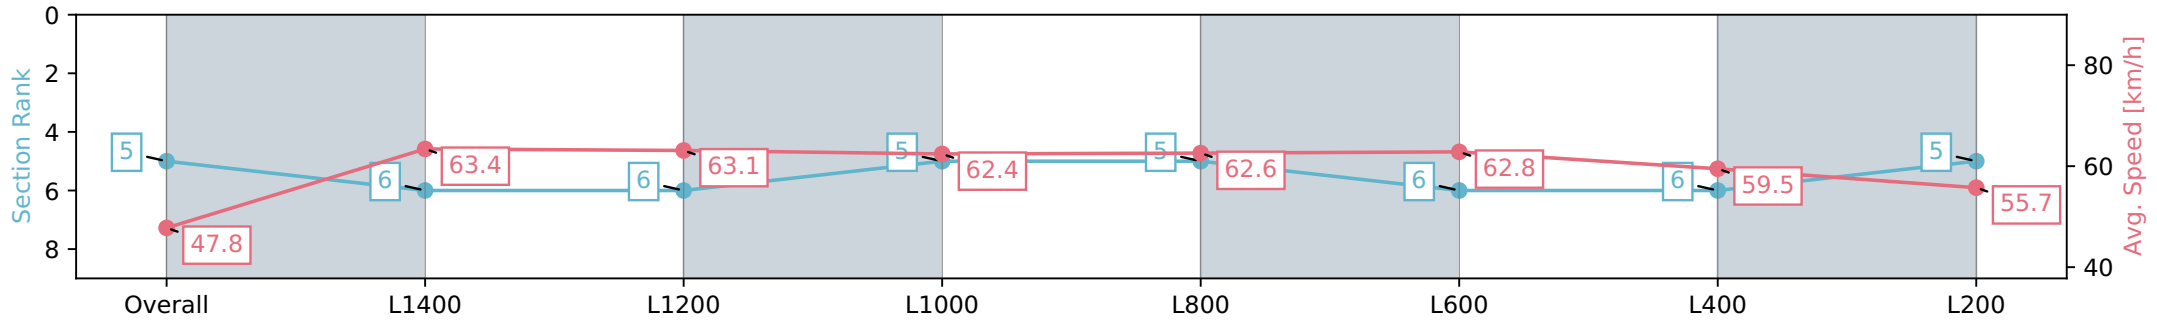

Morphettville SA - Professional
 Race 2: Fleurieu Milk Company Handicap - 1600m
 27 January 2024 - 12:27PM
 Track Rating: Soft 5, Weather: Fine, Rail Position: True

Section	Overall	L1400	L1200	L1000	L800	L600	L400	L200
Section Times	1:37.54 [4] (0:14.96)	1:22.57 [5] (0:11.50)	1:11.08 [5] (0:11.54)	0:59.54 [6] (0:11.54)	0:48.00 [6] (0:11.48)	0:36.52 [5] (0:11.47)	0:25.05 [5] (0:12.11)	0:12.94 [6] (0:12.94)
Average Speed [km/h]	48.2	63.0	62.7	62.4	62.9	62.6	59.6	56.0
Top Speed [km/h]	63.5	64.2	64.5	63.4	64.0	63.7	62.3	57.4
Avg. Dist. to Rail [m]	4.0	1.6	1.3	1.9	1.2	0.3	2.1	4.3
Avg. Stride Freq. [Hz]	2.3	2.4	2.4	2.3	2.3	2.3	2.3	2.3
Avg. Stride Length [m]	5.8	7.4	7.4	7.5	7.5	7.4	7.1	6.8

Report Created: Sat 27 January 2024 13:16:55 GMT+11 (Note: Timing is based on positional data)

- [] Ranking at each section and finish
- :-:- No data available at this section
- NA No data available

Horse/Jockey Name	CHARM SLINGA
Finish Rank	5
Fastest Section Time (Section)	0:11.42 (L1400)
Top Speed [km/h] (Section)	64.2 (L600)
Race State	Finished

Morphettville SA - Professional
 Race 2: Fleurieu Milk Company Handicap - 1600m
 27 January 2024 - 12:27PM
 Track Rating: Soft 5, Weather: Fine, Rail Position: True

Section	Overall	L1400	L1200	L1000	L800	L600	L400	L200
Section Times	1:37.61 [5] (0:15.09)	1:22.52 [6] (0:11.42)	1:11.10 [6] (0:11.47)	0:59.63 [5] (0:11.54)	0:48.09 [5] (0:11.52)	0:36.56 [6] (0:11.46)	0:25.11 [6] (0:12.10)	0:13.01 [5] (0:13.01)
Average Speed [km/h]	47.8	63.4	63.1	62.4	62.6	62.8	59.5	55.7
Top Speed [km/h]	64.0	63.9	63.6	63.0	63.3	64.2	62.2	58.3
Avg. Dist. to Rail [m]	3.9	1.9	1.2	1.4	0.9	0.3	2.0	3.8
Avg. Stride Freq. [Hz]	2.2	2.4	2.4	2.3	2.3	2.4	2.3	2.3
Avg. Stride Length [m]	5.9	7.3	7.3	7.4	7.4	7.4	7.1	6.7