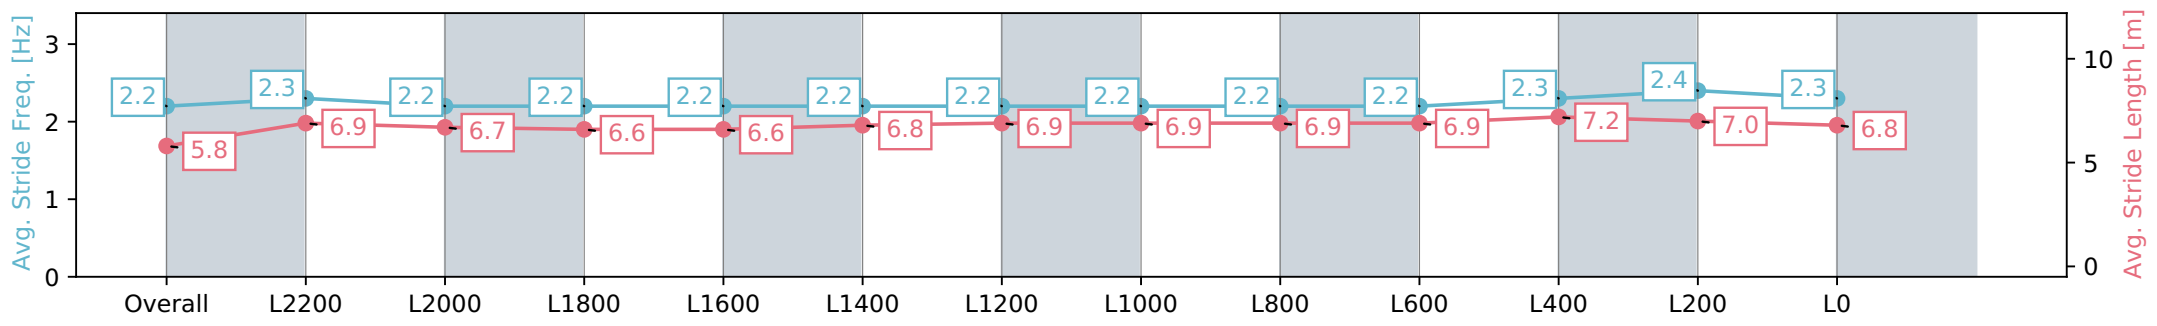

- [] Position in running at each section and finish
- # Saddle cloth number
- :--:- No data available at this section
- Background shading for fastest section
- NA No data available

Horse/Jockey Name	CANFORD
Finish Rank	1
Fastest Section Time (Section)	0:09.49 (Overall)
Top Speed [km/h] (Section)	63.5 (L600)
Race State	Finished

Morphettville SA - Professional
 Race 1: The Fotobase Group Handicap - 2500m
 27 January 2024 - 11:55AM
 Track Rating: Soft 6, Weather: Fine, Rail Position: True

Section	Overall	L2200	L2000	L1800	L1600	L1400	L1200	L1000	L800	L600	L400	L200	L0
Section Times	2:42.17 [1] (0:09.49)	2:32.68 [5] (0:12.95)	2:19.73 [4] (0:13.18)	2:06.55 [5] (0:13.61)	1:52.94 [4] (0:13.50)	1:39.44 [4] (0:12.71)	1:26.73 [4] (0:12.94)	1:13.79 [4] (0:12.92)	1:00.87 [4] (0:12.86)	0:48.01 [4] (0:12.62)	0:35.39 [4] (0:11.72)	0:23.67 [4] (0:11.60)	0:12.07 [1] (0:12.07)
Average Speed [km/h]	37.9	55.8	54.8	53.3	53.6	56.7	56.1	56.2	56.0	57.5	62.3	62.4	59.2
Top Speed [km/h]	54.0	59.8	56.9	53.7	55.3	57.8	57.0	56.8	57.1	60.2	63.5	63.4	61.4
Avg. Dist. to Rail [m]	2.0	2.0	1.6	1.8	1.9	2.4	2.2	2.0	2.4	2.2	2.6	4.7	6.2
Avg. Stride Freq. [Hz]	2.2	2.3	2.2	2.2	2.2	2.2	2.2	2.2	2.2	2.2	2.3	2.4	2.3
Avg. Stride Length [m]	5.8	6.9	6.7	6.6	6.6	6.8	6.9	6.9	6.9	6.9	7.2	7.0	6.8