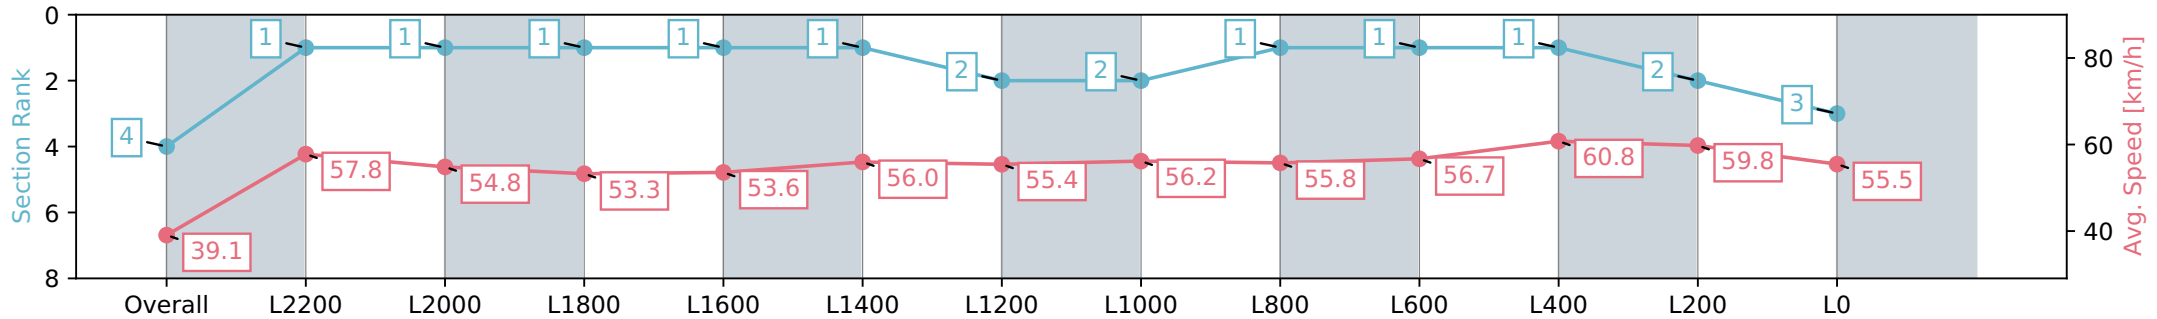

Report Created: Sat 27 January 2024 12:48:33 GMT+11 (Note: Timing is based on positional data)

- [] Ranking at each section and finish
- :-:- No data available at this section
- NA No data available

Horse/Jockey Name	MANZALA
Finish Rank	4
Fastest Section Time (Section)	0:09.19 (Overall)
Top Speed [km/h] (Section)	62.0 (L2400)
Race State	Finished

Morphettville SA - Professional
 Race 1: The Fotobase Group Handicap - 2500m
 27 January 2024 - 11:55AM
 Track Rating: Soft 6, Weather: Fine, Rail Position: True

Section	Overall	L2200	L2000	L1800	L1600	L1400	L1200	L1000	L800	L600	L400	L200	L0
Section Times	2:43.14 [4] (0:09.19)	2:33.95 [1] (0:12.49)	2:21.46 [1] (0:13.16)	2:08.30 [1] (0:13.55)	1:54.75 [1] (0:13.51)	1:41.24 [1] (0:12.87)	1:28.37 [2] (0:13.05)	1:15.32 [2] (0:12.85)	1:02.47 [1] (0:12.92)	0:49.55 [1] (0:12.70)	0:36.85 [1] (0:11.91)	0:24.94 [2] (0:12.06)	0:12.88 [3] (0:12.88)
Average Speed [km/h]	39.1	57.8	54.8	53.3	53.6	56.0	55.4	56.2	55.8	56.7	60.8	59.8	55.5
Top Speed [km/h]	56.4	62.0	56.0	54.0	55.3	56.4	56.0	56.6	56.3	59.5	61.1	60.8	57.7
Avg. Dist. to Rail [m]	2.9	1.0	0.9	0.9	1.1	1.2	1.2	0.8	1.0	0.6	0.7	1.6	3.0
Avg. Stride Freq. [Hz]	2.4	2.4	2.3	2.2	2.2	2.3	2.3	2.3	2.2	2.2	2.4	2.4	2.3
Avg. Stride Length [m]	5.6	6.6	6.5	6.3	6.4	6.6	6.6	6.7	6.7	6.7	6.9	6.7	6.5