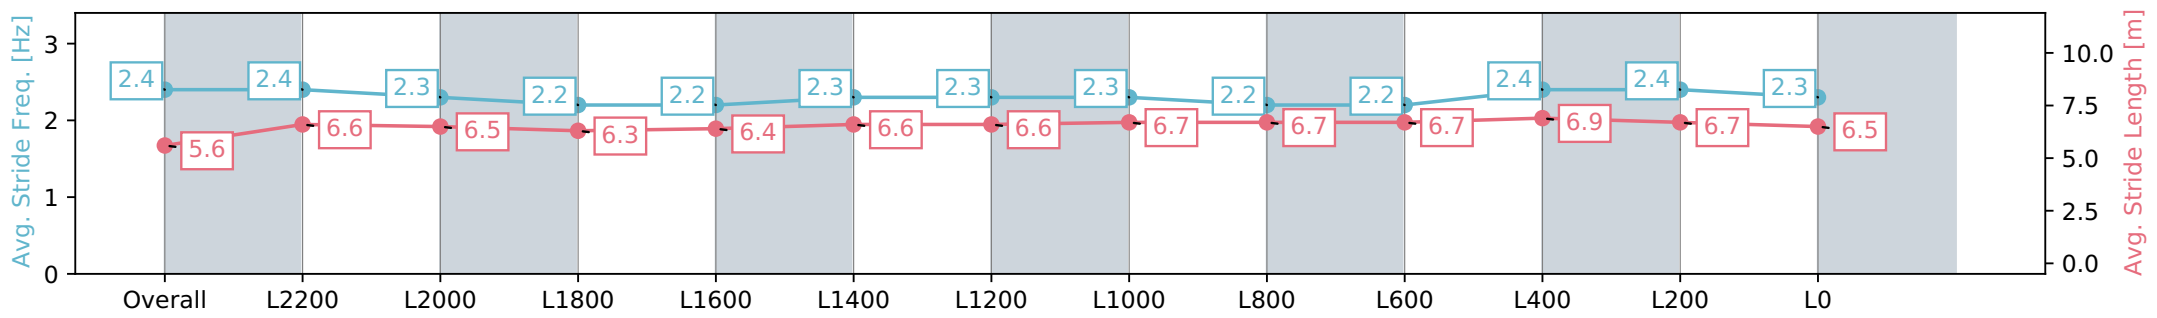

Report Created: Sat 27 January 2024 12:48:33 GMT+11 (Note: Timing is based on positional data)

- [] Ranking at each section and finish
- :-:- No data available at this section
- NA No data available

Horse/Jockey Name	MANZALA
Finish Rank	4
Fastest Section Time (Section)	0:09.19 (Overall)
Top Speed [km/h] (Section)	62.0 (L2400)
Race State	Finished

Morphettville SA - Professional
 Race 1: The Fotobase Group Handicap - 2500m
 27 January 2024 - 11:55AM
 Track Rating: Soft 6, Weather: Fine, Rail Position: True

Section	Overall	L2200	L2000	L1800	L1600	L1400	L1200	L1000	L800	L600	L400	L200	L0
Section Times	2:43.14 [4] (0:09.19)	2:33.95 [1] (0:12.49)	2:21.46 [1] (0:13.16)	2:08.30 [1] (0:13.55)	1:54.75 [1] (0:13.51)	1:41.24 [1] (0:12.87)	1:28.37 [2] (0:13.05)	1:15.32 [2] (0:12.85)	1:02.47 [1] (0:12.92)	0:49.55 [1] (0:12.70)	0:36.85 [1] (0:11.91)	0:24.94 [2] (0:12.06)	0:12.88 [3] (0:12.88)
Average Speed [km/h]	39.1	57.8	54.8	53.3	53.6	56.0	55.4	56.2	55.8	56.7	60.8	59.8	55.5
Top Speed [km/h]	56.4	62.0	56.0	54.0	55.3	56.4	56.0	56.6	56.3	59.5	61.1	60.8	57.7
Avg. Dist. to Rail [m]	2.9	1.0	0.9	0.9	1.1	1.2	1.2	0.8	1.0	0.6	0.7	1.6	3.0
Avg. Stride Freq. [Hz]	2.4	2.4	2.3	2.2	2.2	2.3	2.3	2.3	2.2	2.2	2.4	2.4	2.3
Avg. Stride Length [m]	5.6	6.6	6.5	6.3	6.4	6.6	6.6	6.7	6.7	6.7	6.9	6.7	6.5