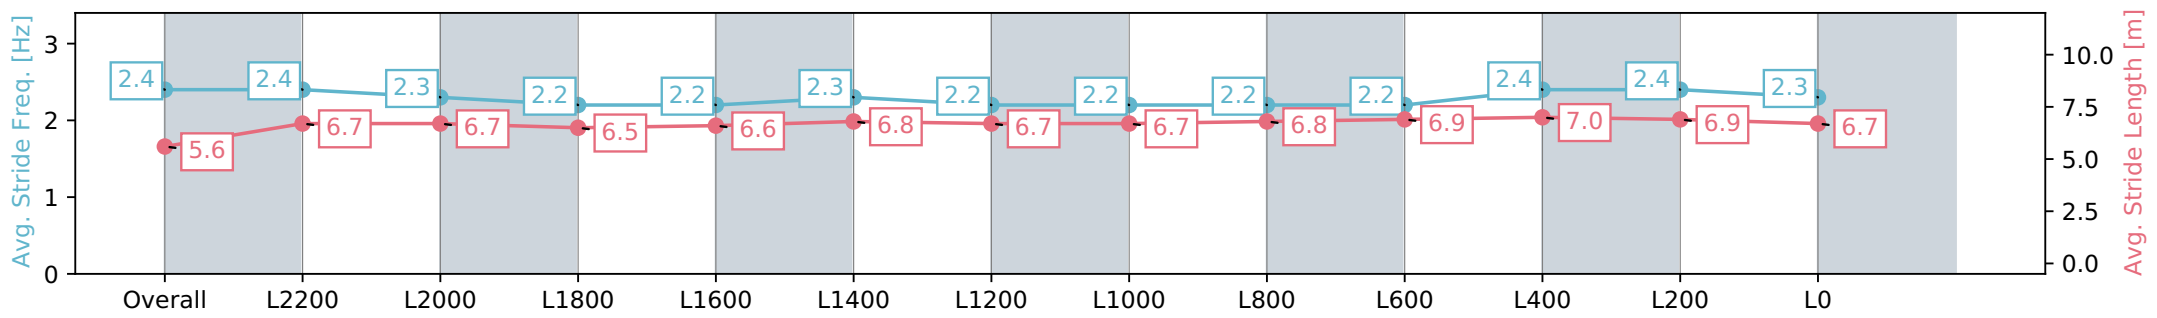

Report Created: Sat 27 January 2024 12:48:22 GMT+11 (Note: Timing is based on positional data)

- [] Ranking at each section and finish
- :-:- No data available at this section
- NA No data available

Horse/Jockey Name	WISAKA
Finish Rank	2
Fastest Section Time (Section)	0:09.20 (Overall)
Top Speed [km/h] (Section)	61.7 (L600)
Race State	Finished

Morphettville SA - Professional
 Race 1: The Fotobase Group Handicap - 2500m
 27 January 2024 - 11:55AM
 Track Rating: Soft 6, Weather: Fine, Rail Position: True

Section	Overall	L2200	L2000	L1800	L1600	L1400	L1200	L1000	L800	L600	L400	L200	L0
Section Times	2:42.57 [2] (0:09.20)	2:33.38 [2] (0:12.64)	2:20.74 [2] (0:13.14)	2:07.60 [2] (0:13.54)	1:54.06 [2] (0:13.42)	1:40.64 [2] (0:12.81)	1:27.83 [1] (0:13.03)	1:14.80 [1] (0:12.94)	1:01.86 [2] (0:12.93)	0:48.93 [2] (0:12.69)	0:36.24 [2] (0:11.85)	0:24.39 [1] (0:11.95)	0:12.44 [2] (0:12.44)
Average Speed [km/h]	39.2	57.1	55.0	53.6	54.1	56.2	55.7	56.0	55.7	57.1	61.3	60.4	57.4
Top Speed [km/h]	56.5	57.6	56.4	54.3	55.9	56.5	56.1	56.5	56.0	59.8	61.7	61.2	59.2
Avg. Dist. to Rail [m]	3.8	1.9	1.7	2.0	2.3	2.2	2.1	1.7	2.2	1.6	1.5	2.6	2.7
Avg. Stride Freq. [Hz]	2.4	2.4	2.3	2.2	2.2	2.3	2.2	2.2	2.2	2.2	2.4	2.4	2.3
Avg. Stride Length [m]	5.6	6.7	6.7	6.5	6.6	6.8	6.7	6.7	6.8	6.9	7.0	6.9	6.7