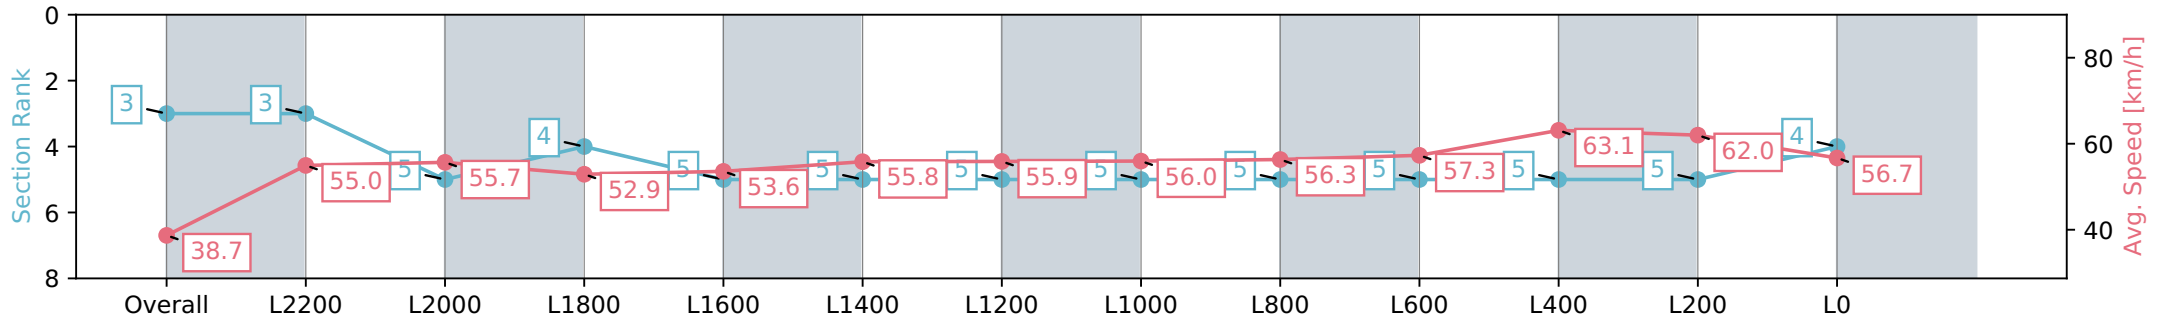

Report Created: Sat 27 January 2024 12:48:28 GMT+11 (Note: Timing is based on positional data)

- [] Ranking at each section and finish
- :-:- No data available at this section
- NA No data available

Horse/Jockey Name	EAGLELOU
Finish Rank	3
Fastest Section Time (Section)	0:09.30 (Overall)
Top Speed [km/h] (Section)	63.9 (L600)
Race State	Finished

Morphettville SA - Professional
 Race 1: The Fotobase Group Handicap - 2500m
 27 January 2024 - 11:55AM
 Track Rating: Soft 6, Weather: Fine, Rail Position: True

Section	Overall	L2200	L2000	L1800	L1600	L1400	L1200	L1000	L800	L600	L400	L200	L0
Section Times	2:43.00 [3] (0:09.30)	2:33.70 [3] (0:13.15)	2:20.55 [5] (0:13.06)	2:07.49 [4] (0:13.75)	1:53.74 [5] (0:13.55)	1:40.19 [5] (0:12.90)	1:27.28 [5] (0:12.98)	1:14.31 [5] (0:12.95)	1:01.36 [5] (0:12.77)	0:48.59 [5] (0:12.68)	0:35.91 [5] (0:11.60)	0:24.31 [5] (0:11.71)	0:12.60 [4] (0:12.60)
Average Speed [km/h]	38.7	55.0	55.7	52.9	53.6	55.8	55.9	56.0	56.3	57.3	63.1	62.0	56.7
Top Speed [km/h]	53.1	58.6	56.9	53.6	55.0	56.8	57.0	57.3	57.8	60.8	63.9	63.7	59.0
Avg. Dist. to Rail [m]	5.6	3.4	2.7	2.6	2.8	3.3	2.4	1.8	2.8	2.2	3.3	6.2	6.9
Avg. Stride Freq. [Hz]	2.2	2.3	2.2	2.2	2.1	2.1	2.2	2.1	2.1	2.2	2.3	2.3	2.2
Avg. Stride Length [m]	6.0	6.4	6.7	6.6	6.7	6.9	6.9	7.0	7.0	7.0	7.4	7.2	6.9