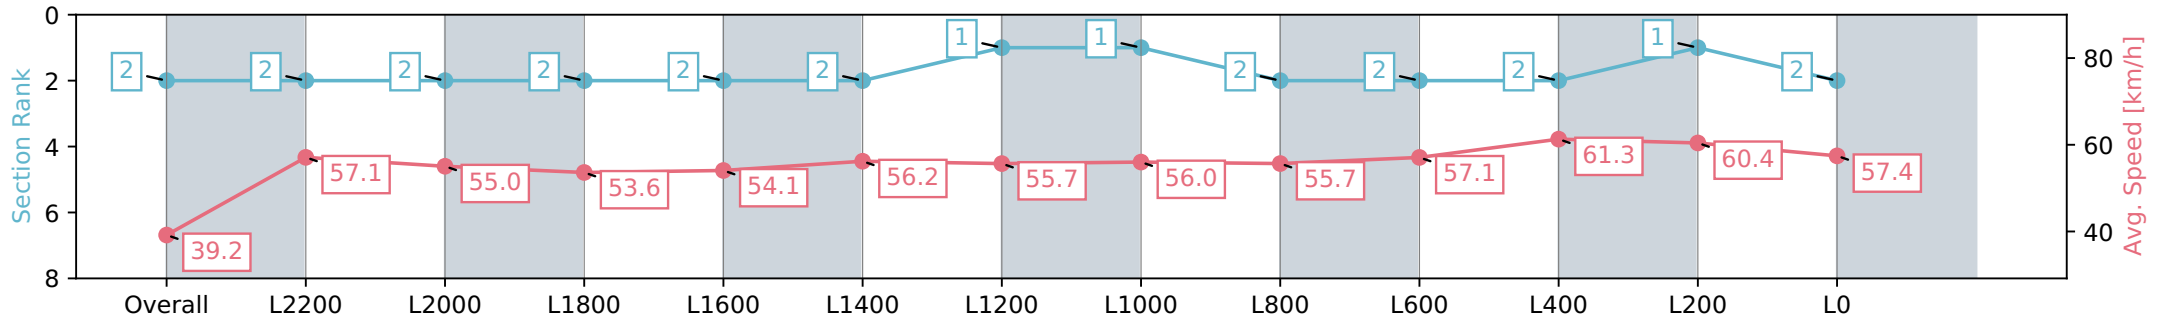

Morphettville SA - Professional
 Race 1: The Fotobase Group Handicap - 2500m
 27 January 2024 - 11:55AM
 Track Rating: Soft 6, Weather: Fine, Rail Position: True

Section	Overall	L2200	L2000	L1800	L1600	L1400	L1200	L1000	L800	L600	L400	L200	L0
Section Times	2:42.57 [2] (0:09.20)	2:33.38 [2] (0:12.64)	2:20.74 [2] (0:13.14)	2:07.60 [2] (0:13.54)	1:54.06 [2] (0:13.42)	1:40.64 [2] (0:12.81)	1:27.83 [1] (0:13.03)	1:14.80 [1] (0:12.94)	1:01.86 [2] (0:12.93)	0:48.93 [2] (0:12.69)	0:36.24 [2] (0:11.85)	0:24.39 [1] (0:11.95)	0:12.44 [2] (0:12.44)
Average Speed [km/h]	39.2	57.1	55.0	53.6	54.1	56.2	55.7	56.0	55.7	57.1	61.3	60.4	57.4
Top Speed [km/h]	56.5	57.6	56.4	54.3	55.9	56.5	56.1	56.5	56.0	59.8	61.7	61.2	59.2
Avg. Dist. to Rail [m]	3.8	1.9	1.7	2.0	2.3	2.2	2.1	1.7	2.2	1.6	1.5	2.6	2.7
Avg. Stride Freq. [Hz]	2.4	2.4	2.3	2.2	2.2	2.3	2.2	2.2	2.2	2.2	2.4	2.4	2.3
Avg. Stride Length [m]	5.6	6.7	6.7	6.5	6.6	6.8	6.7	6.7	6.8	6.9	7.0	6.9	6.7