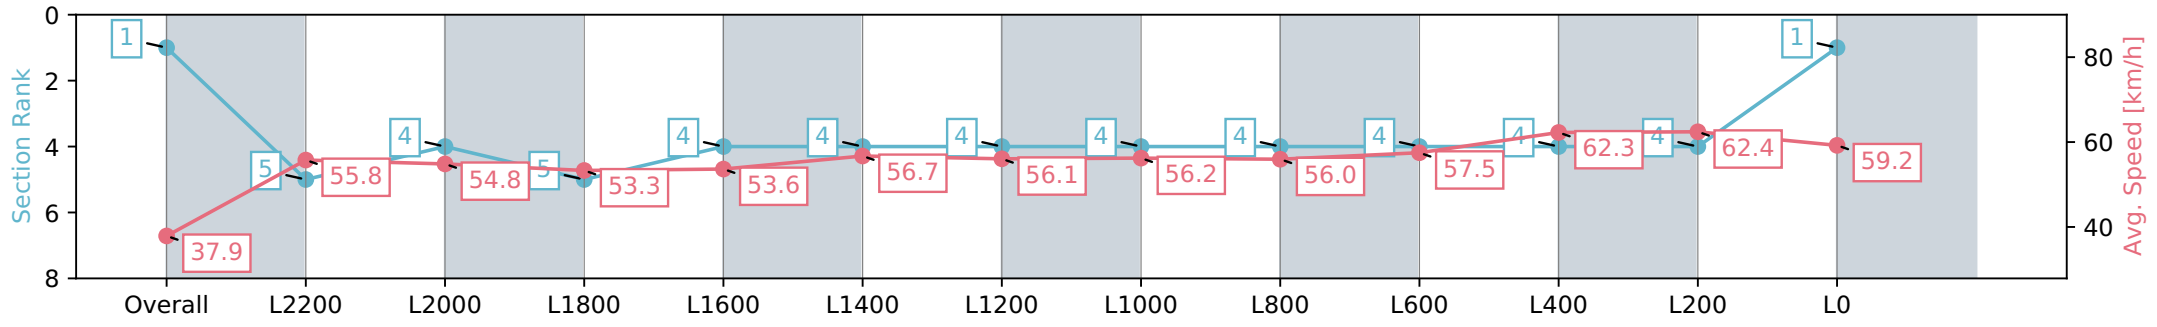

- [] Position in running at each section and finish
- # Saddle cloth number
- :--:- No data available at this section
- Background shading for fastest section
- NA No data available

Horse/Jockey Name	CANFORD
Finish Rank	1
Fastest Section Time (Section)	0:09.49 (Overall)
Top Speed [km/h] (Section)	63.5 (L600)
Race State	Finished

Morphettville SA - Professional
 Race 1: The Fotobase Group Handicap - 2500m
 27 January 2024 - 11:55AM
 Track Rating: Soft 6, Weather: Fine, Rail Position: True

Section	Overall	L2200	L2000	L1800	L1600	L1400	L1200	L1000	L800	L600	L400	L200	L0
Section Times	2:42.17 [1] (0:09.49)	2:32.68 [5] (0:12.95)	2:19.73 [4] (0:13.18)	2:06.55 [5] (0:13.61)	1:52.94 [4] (0:13.50)	1:39.44 [4] (0:12.71)	1:26.73 [4] (0:12.94)	1:13.79 [4] (0:12.92)	1:00.87 [4] (0:12.86)	0:48.01 [4] (0:12.62)	0:35.39 [4] (0:11.72)	0:23.67 [4] (0:11.60)	0:12.07 [1] (0:12.07)
Average Speed [km/h]	37.9	55.8	54.8	53.3	53.6	56.7	56.1	56.2	56.0	57.5	62.3	62.4	59.2
Top Speed [km/h]	54.0	59.8	56.9	53.7	55.3	57.8	57.0	56.8	57.1	60.2	63.5	63.4	61.4
Avg. Dist. to Rail [m]	2.0	2.0	1.6	1.8	1.9	2.4	2.2	2.0	2.4	2.2	2.6	4.7	6.2
Avg. Stride Freq. [Hz]	2.2	2.3	2.2	2.2	2.2	2.2	2.2	2.2	2.2	2.2	2.3	2.4	2.3
Avg. Stride Length [m]	5.8	6.9	6.7	6.6	6.6	6.8	6.9	6.9	6.9	6.9	7.2	7.0	6.8