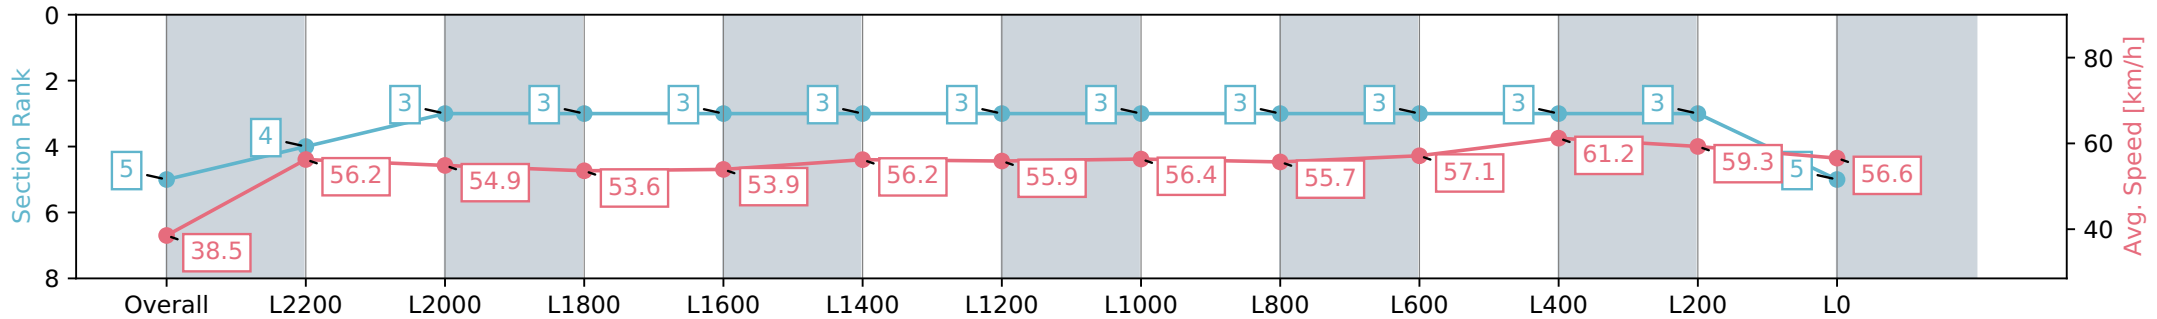

Report Created: Sat 27 January 2024 12:48:38 GMT+11 (Note: Timing is based on positional data)

- [] Ranking at each section and finish
- :-:- No data available at this section
- NA No data available

Horse/Jockey Name	CHRISTMAS
Finish Rank	5
Fastest Section Time (Section)	0:09.35 (Overall)
Top Speed [km/h] (Section)	61.9 (L600)
Race State	Finished

Morphettville SA - Professional
 Race 1: The Fotobase Group Handicap - 2500m
 27 January 2024 - 11:55AM
 Track Rating: Soft 6, Weather: Fine, Rail Position: True

Section	Overall	L2200	L2000	L1800	L1600	L1400	L1200	L1000	L800	L600	L400	L200	L0
Section Times	2:43.32 [5] (0:09.35)	2:33.97 [4] (0:12.85)	2:21.12 [3] (0:13.16)	2:07.96 [3] (0:13.53)	1:54.43 [3] (0:13.45)	1:40.98 [3] (0:12.83)	1:28.15 [3] (0:12.94)	1:15.21 [3] (0:12.88)	1:02.33 [3] (0:12.93)	0:49.40 [3] (0:12.70)	0:36.70 [3] (0:11.86)	0:24.84 [3] (0:12.21)	0:12.63 [5] (0:12.63)
Average Speed [km/h]	38.5	56.2	54.9	53.6	53.9	56.2	55.9	56.4	55.7	57.1	61.2	59.3	56.6
Top Speed [km/h]	54.4	57.3	56.6	54.3	55.6	56.5	57.1	57.0	56.9	60.3	61.9	60.4	58.0
Avg. Dist. to Rail [m]	5.2	3.0	1.2	1.3	2.4	2.4	2.1	1.8	2.1	1.7	2.0	4.2	5.5
Avg. Stride Freq. [Hz]	2.3	2.2	2.1	2.1	2.1	2.2	2.2	2.2	2.2	2.2	2.2	2.3	2.3
Avg. Stride Length [m]	5.7	7.2	7.2	6.9	6.9	7.1	7.1	7.1	7.0	7.0	7.1	7.1	7.0