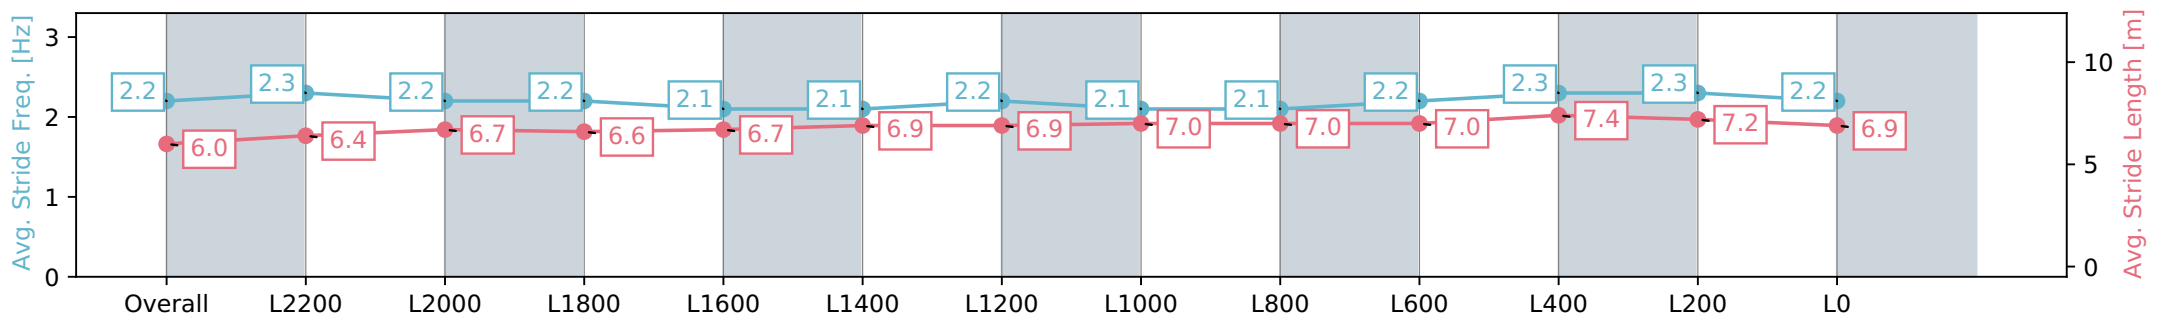

Report Created: Sat 27 January 2024 12:48:28 GMT+11 (Note: Timing is based on positional data)

- [] Ranking at each section and finish
- :-:- No data available at this section
- NA No data available

Horse/Jockey Name	EAGLELOU
Finish Rank	3
Fastest Section Time (Section)	0:09.30 (Overall)
Top Speed [km/h] (Section)	63.9 (L600)
Race State	Finished

Morphettville SA - Professional
 Race 1: The Fotobase Group Handicap - 2500m
 27 January 2024 - 11:55AM
 Track Rating: Soft 6, Weather: Fine, Rail Position: True

Section	Overall	L2200	L2000	L1800	L1600	L1400	L1200	L1000	L800	L600	L400	L200	L0
Section Times	2:43.00 [3] (0:09.30)	2:33.70 [3] (0:13.15)	2:20.55 [5] (0:13.06)	2:07.49 [4] (0:13.75)	1:53.74 [5] (0:13.55)	1:40.19 [5] (0:12.90)	1:27.28 [5] (0:12.98)	1:14.31 [5] (0:12.95)	1:01.36 [5] (0:12.77)	0:48.59 [5] (0:12.68)	0:35.91 [5] (0:11.60)	0:24.31 [5] (0:11.71)	0:12.60 [4] (0:12.60)
Average Speed [km/h]	38.7	55.0	55.7	52.9	53.6	55.8	55.9	56.0	56.3	57.3	63.1	62.0	56.7
Top Speed [km/h]	53.1	58.6	56.9	53.6	55.0	56.8	57.0	57.3	57.8	60.8	63.9	63.7	59.0
Avg. Dist. to Rail [m]	5.6	3.4	2.7	2.6	2.8	3.3	2.4	1.8	2.8	2.2	3.3	6.2	6.9
Avg. Stride Freq. [Hz]	2.2	2.3	2.2	2.2	2.1	2.1	2.2	2.1	2.1	2.2	2.3	2.3	2.2
Avg. Stride Length [m]	6.0	6.4	6.7	6.6	6.7	6.9	6.9	7.0	7.0	7.0	7.4	7.2	6.9