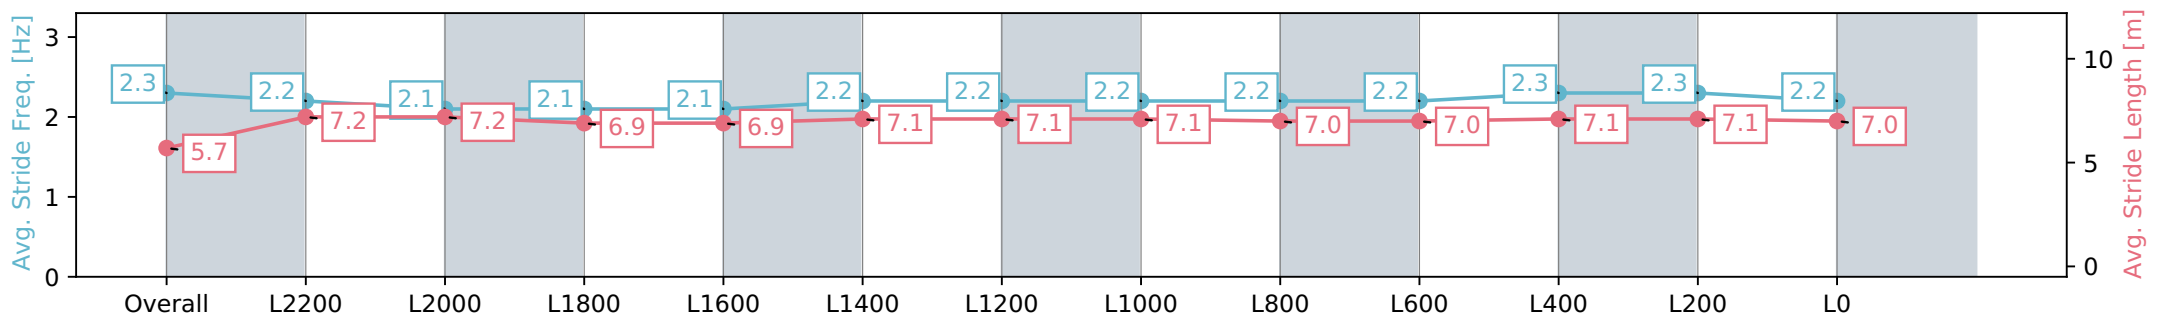

Report Created: Sat 27 January 2024 12:48:38 GMT+11 (Note: Timing is based on positional data)

- [] Ranking at each section and finish
- :-:- No data available at this section
- NA No data available

Horse/Jockey Name	CHRISTMAS
Finish Rank	5
Fastest Section Time (Section)	0:09.35 (Overall)
Top Speed [km/h] (Section)	61.9 (L600)
Race State	Finished

Morphettville SA - Professional
 Race 1: The Fotobase Group Handicap - 2500m
 27 January 2024 - 11:55AM
 Track Rating: Soft 6, Weather: Fine, Rail Position: True

Section	Overall	L2200	L2000	L1800	L1600	L1400	L1200	L1000	L800	L600	L400	L200	L0
Section Times	2:43.32 [5] (0:09.35)	2:33.97 [4] (0:12.85)	2:21.12 [3] (0:13.16)	2:07.96 [3] (0:13.53)	1:54.43 [3] (0:13.45)	1:40.98 [3] (0:12.83)	1:28.15 [3] (0:12.94)	1:15.21 [3] (0:12.88)	1:02.33 [3] (0:12.93)	0:49.40 [3] (0:12.70)	0:36.70 [3] (0:11.86)	0:24.84 [3] (0:12.21)	0:12.63 [5] (0:12.63)
Average Speed [km/h]	38.5	56.2	54.9	53.6	53.9	56.2	55.9	56.4	55.7	57.1	61.2	59.3	56.6
Top Speed [km/h]	54.4	57.3	56.6	54.3	55.6	56.5	57.1	57.0	56.9	60.3	61.9	60.4	58.0
Avg. Dist. to Rail [m]	5.2	3.0	1.2	1.3	2.4	2.4	2.1	1.8	2.1	1.7	2.0	4.2	5.5
Avg. Stride Freq. [Hz]	2.3	2.2	2.1	2.1	2.1	2.2	2.2	2.2	2.2	2.2	2.2	2.3	2.3
Avg. Stride Length [m]	5.7	7.2	7.2	6.9	6.9	7.1	7.1	7.1	7.0	7.0	7.1	7.1	7.0